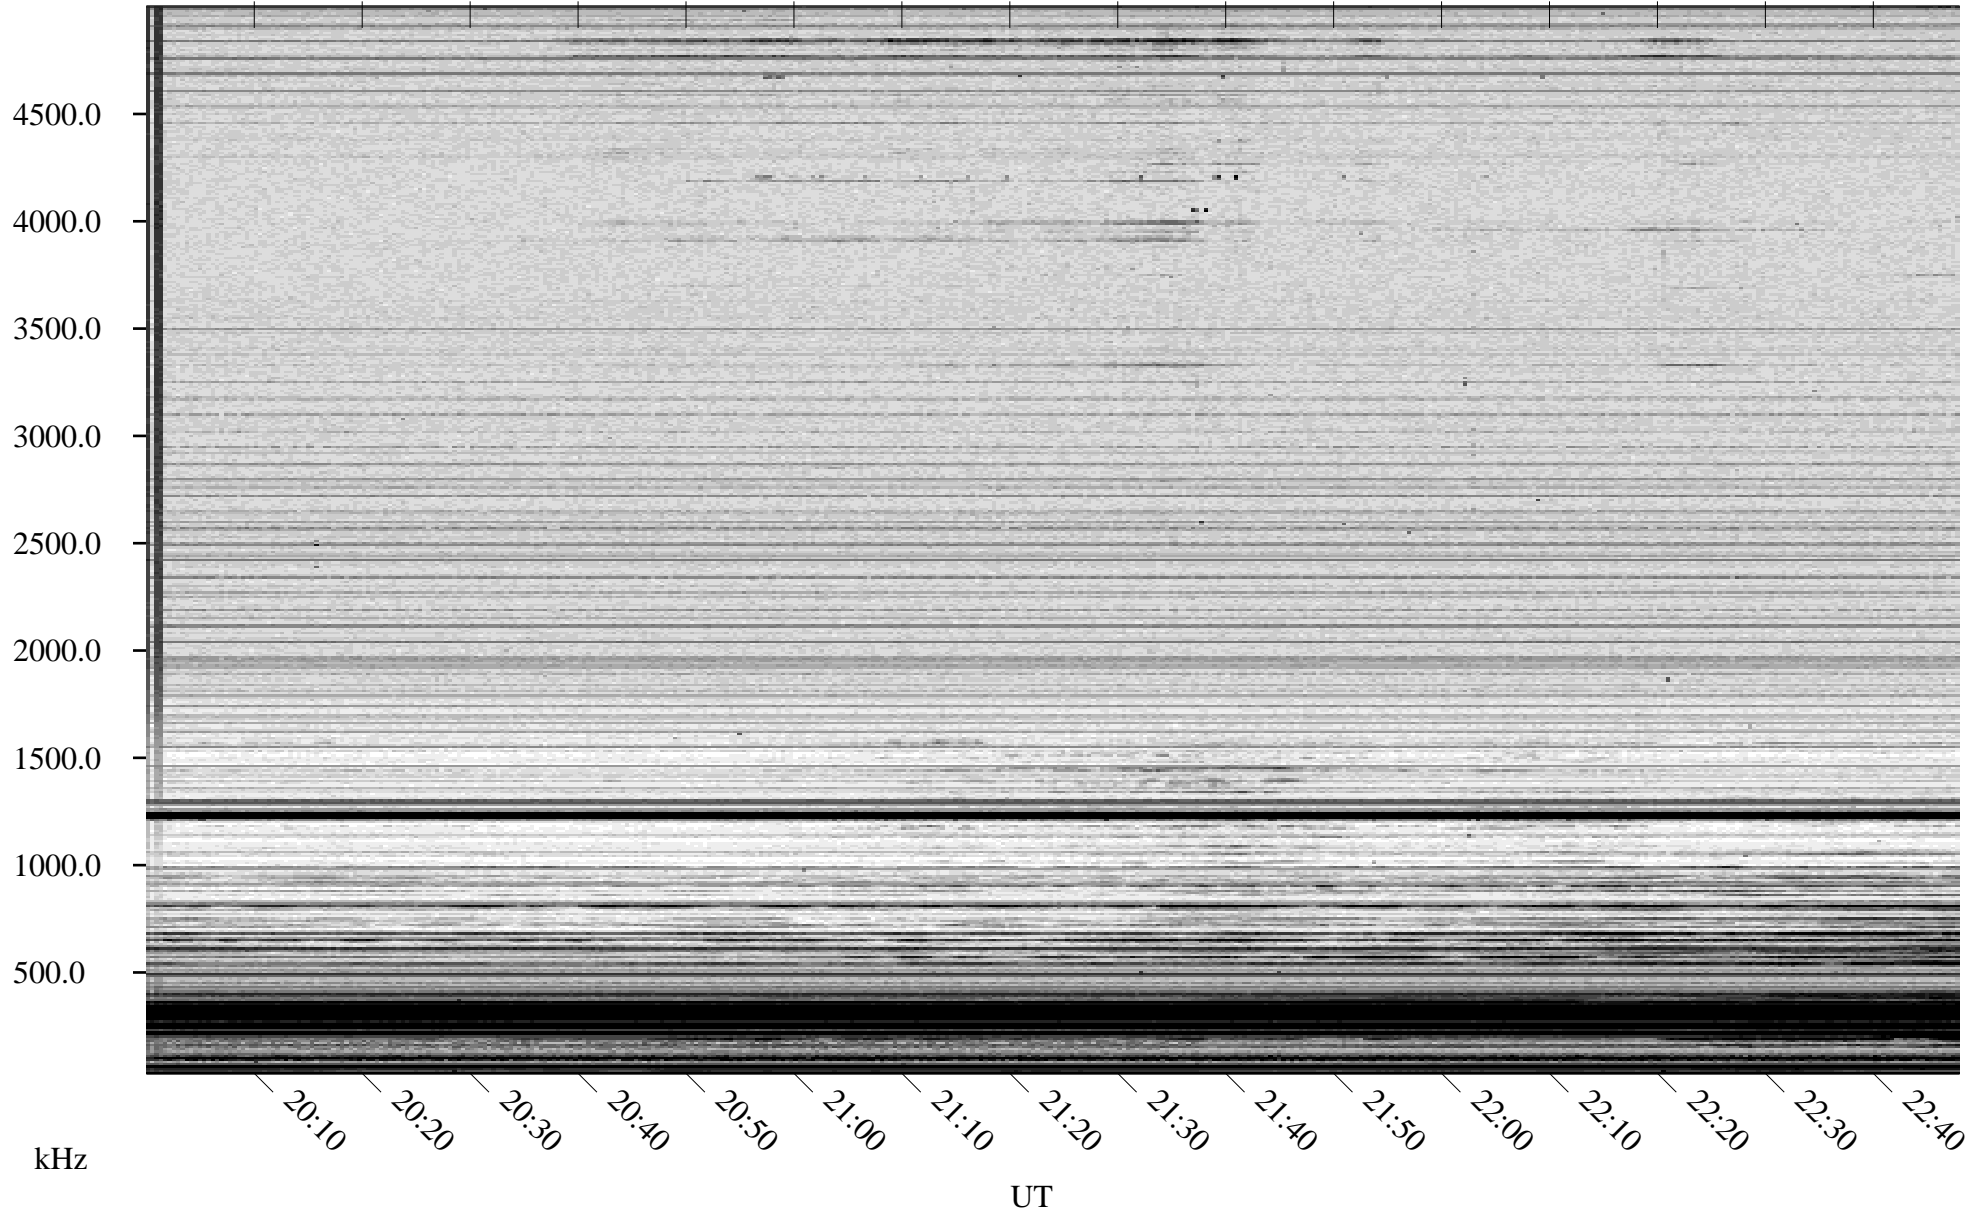

# 12/22/2006 Churchill, Manitoba

Linear Scale    Black = 161    White = 15

CH06356L.R00m max\_12

Page 1

# 12/22/2006 Churchill, Manitoba

Linear Scale    Black = 161    White = 15

CH06356L.R00m max\_12

Page 2

# 12/23/2006 Churchill, Manitoba

Linear Scale    Black = 161    White = 15

CH06356L.R00m max\_12

Page 3

# 12/23/2006 Churchill, Manitoba

Linear Scale    Black = 161    White = 15

CH06356L.R00m max\_12

Page 4