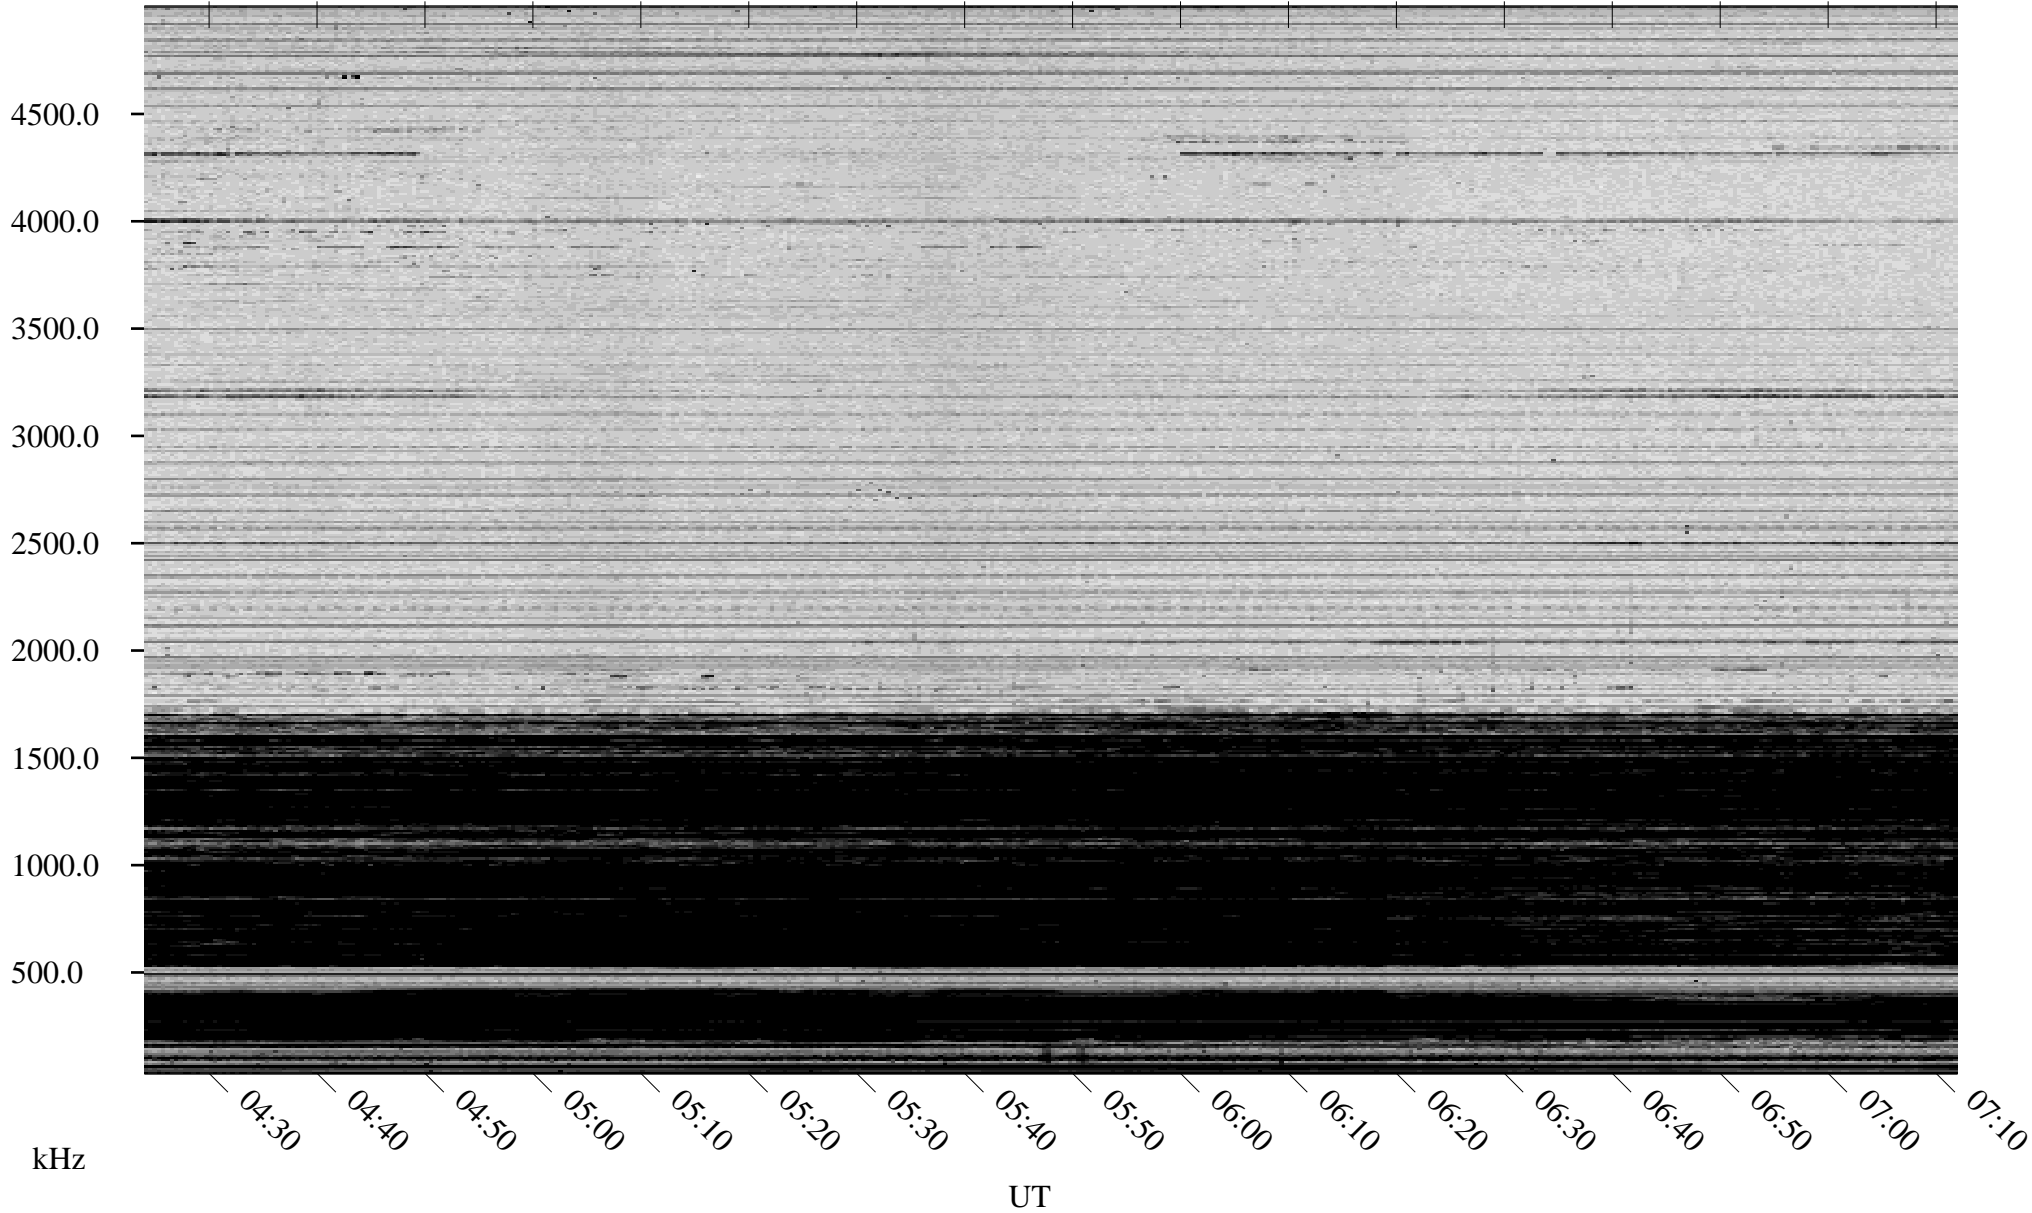

# 12/22/2006 Churchill, Manitoba

Linear Scale    Black = 161    White = 15

CH06356L.R00m max\_12

Page 1

# 12/22/2006 Churchill, Manitoba

Linear Scale    Black = 161    White = 15

CH06356L.R00m max\_12

Page 2

# 12/23/2006 Churchill, Manitoba

Linear Scale    Black = 161    White = 15

CH06356L.R00m max\_12

Page 3

# 12/23/2006 Churchill, Manitoba

Linear Scale    Black = 161    White = 15

CH06356L.R00m max\_12

Page 4