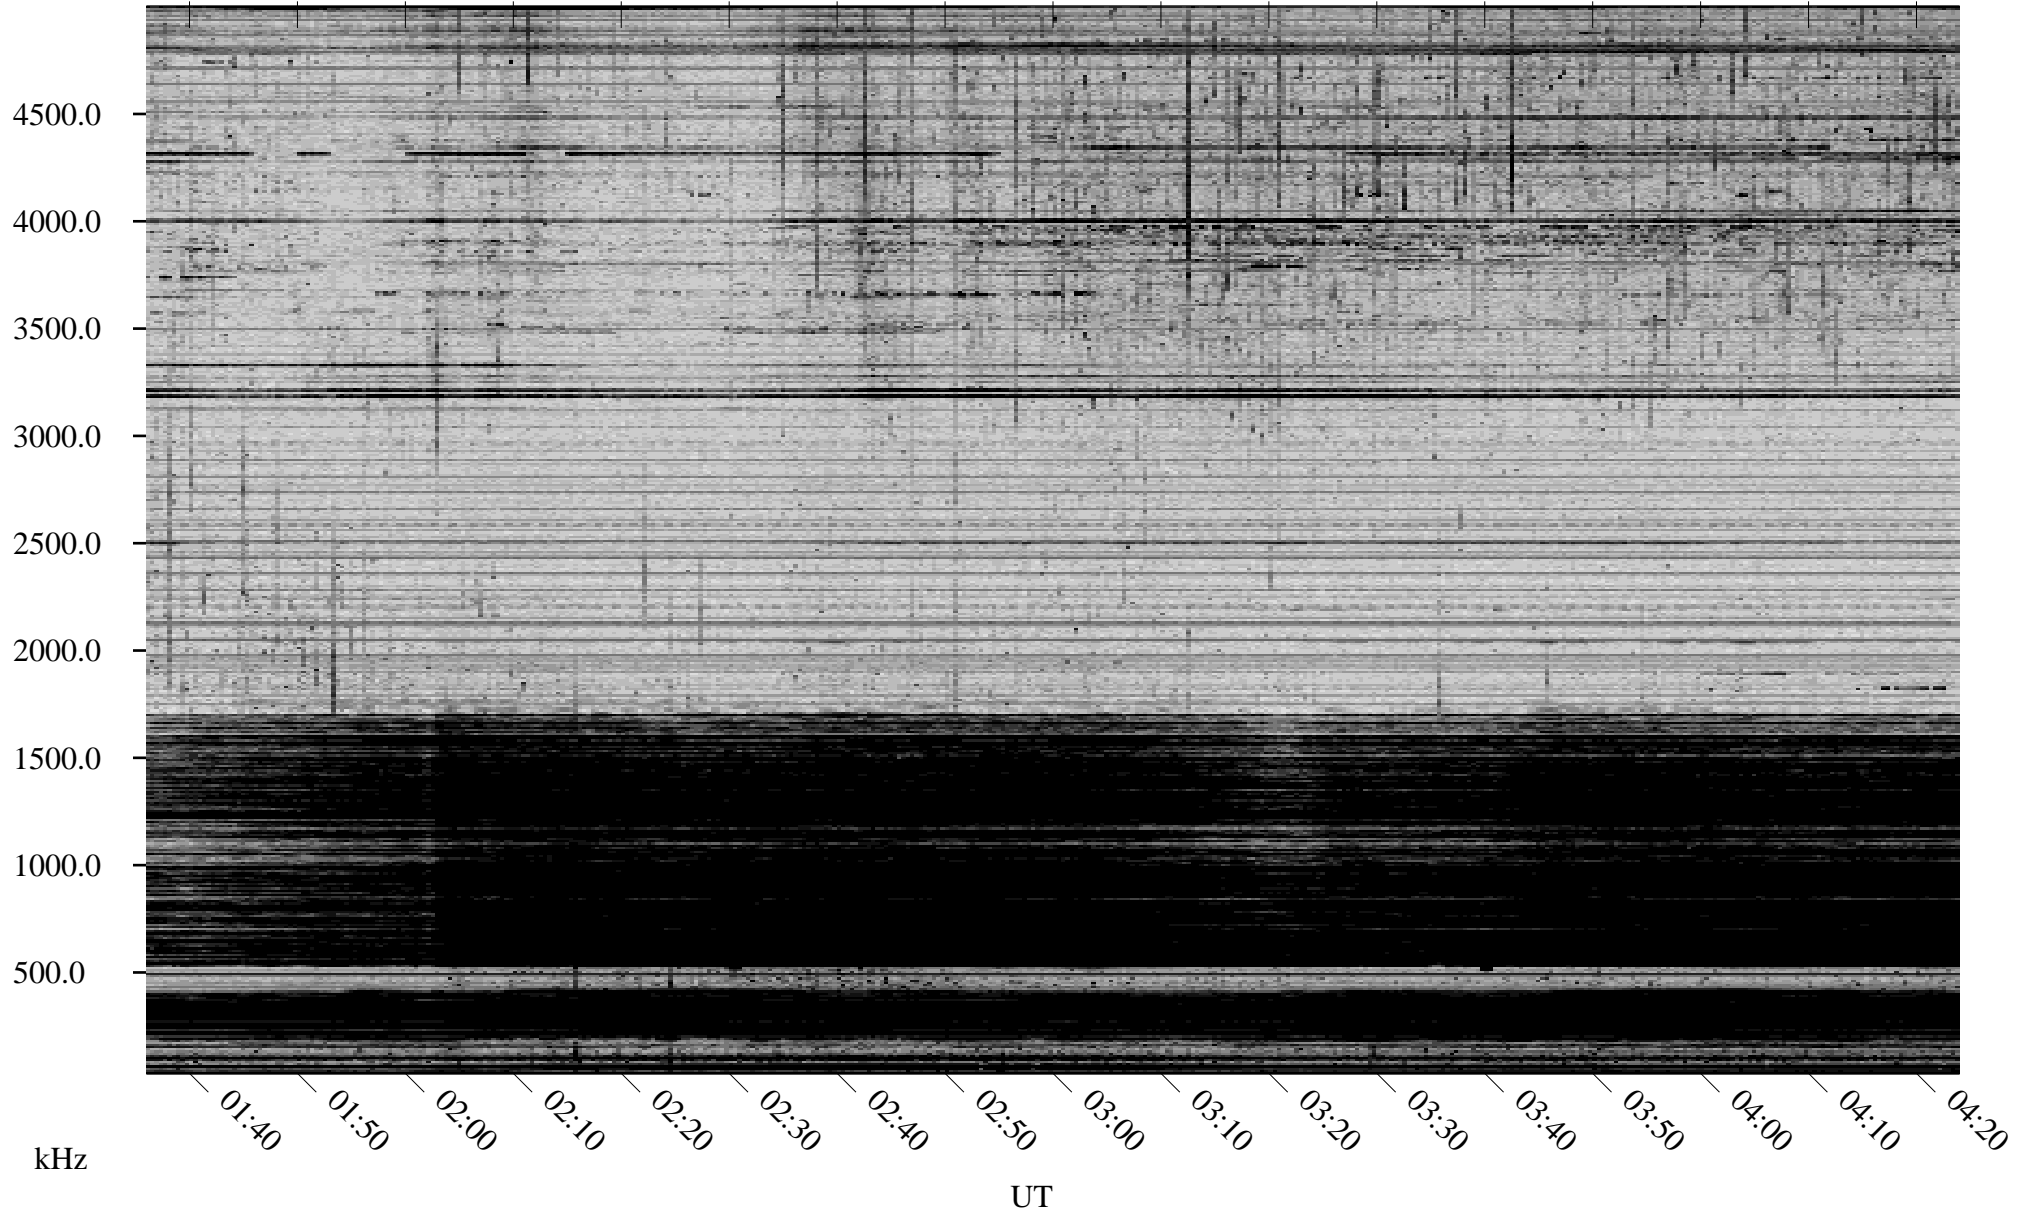

12/24/2006 Churchill, Manitoba

Linear Scale Black = 161 White = 15

CH06358L.R00m max_12

Page 1

12/24/2006 Churchill, Manitoba

Linear Scale Black = 161 White = 15

CH06358L.R00m max_12

Page 2

12/25/2006 Churchill, Manitoba

Linear Scale Black = 161 White = 15

CH06358L.R00m max_12

Page 3

12/25/2006 Churchill, Manitoba

Linear Scale Black = 161 White = 15

CH06358L.R00m max_12

Page 4

12/25/2006 Churchill, Manitoba

Linear Scale Black = 161 White = 15

CH06358L.R00m max_12

Page 5

12/25/2006 Churchill, Manitoba

Linear Scale Black = 161 White = 15

CH06358L.R00m max_12

Page 6

12/25/2006 Churchill, Manitoba

Linear Scale Black = 161 White = 15

CH06358L.R00m max_12

Page 7

12/25/2006 Churchill, Manitoba

Linear Scale Black = 161 White = 15

CH06358L.R00m max_12