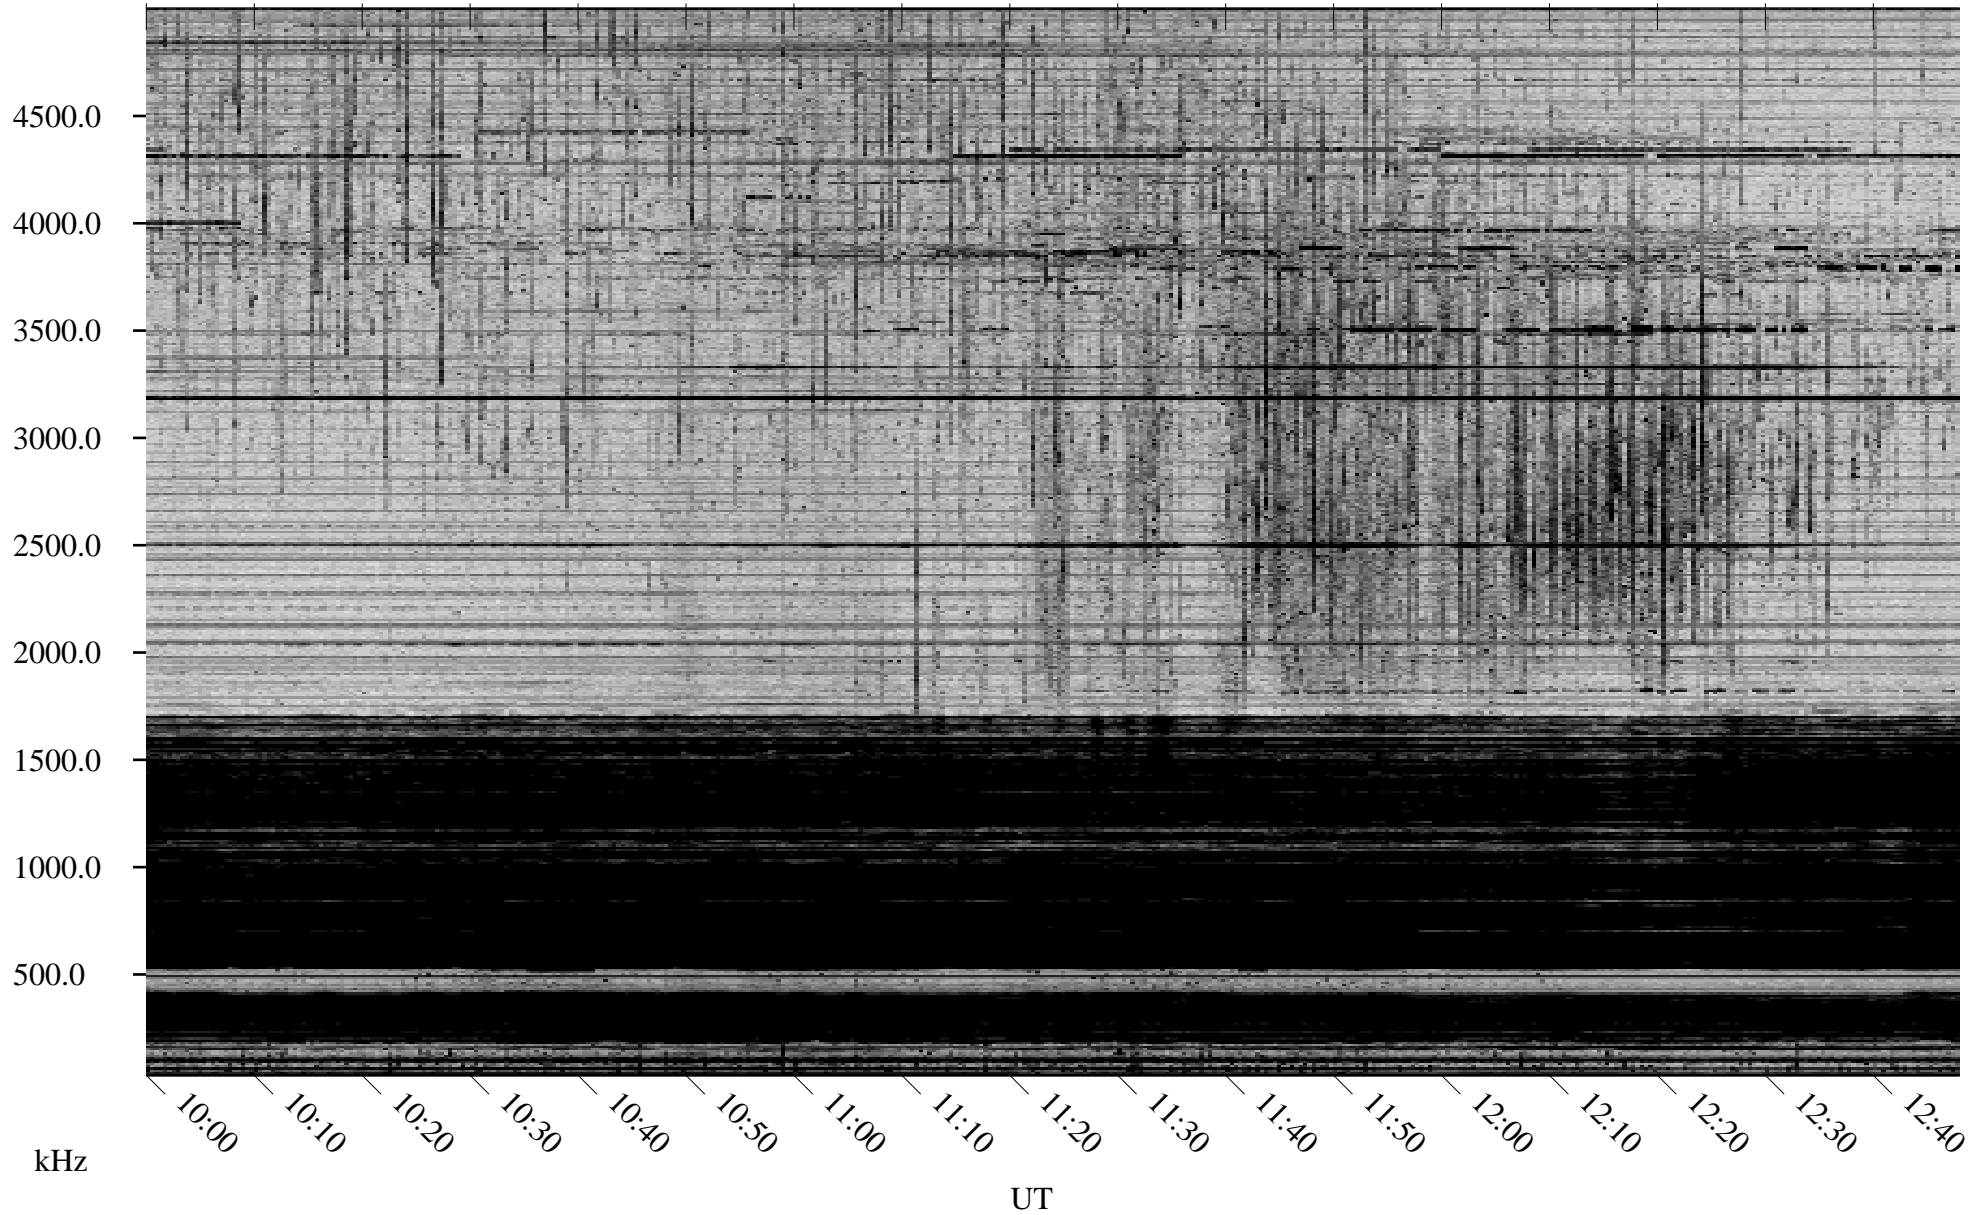

12/24/2006 Churchill, Manitoba

Linear Scale Black = 161 White = 15

CH06358L.R00m max_12

Page 1

12/24/2006 Churchill, Manitoba

Linear Scale Black = 161 White = 15

CH06358L.R00m max_12

Page 2

12/25/2006 Churchill, Manitoba

Linear Scale Black = 161 White = 15

CH06358L.R00m max_12

Page 3

12/25/2006 Churchill, Manitoba

Linear Scale Black = 161 White = 15

CH06358L.R00m max_12

Page 4

12/25/2006 Churchill, Manitoba

Linear Scale Black = 161 White = 15

CH06358L.R00m max_12

Page 5

12/25/2006 Churchill, Manitoba

Linear Scale Black = 161 White = 15

CH06358L.R00m max_12

Page 6

12/25/2006 Churchill, Manitoba

Linear Scale Black = 161 White = 15

CH06358L.R00m max_12

Page 7

12/25/2006 Churchill, Manitoba

Linear Scale Black = 161 White = 15

CH06358L.R00m max_12