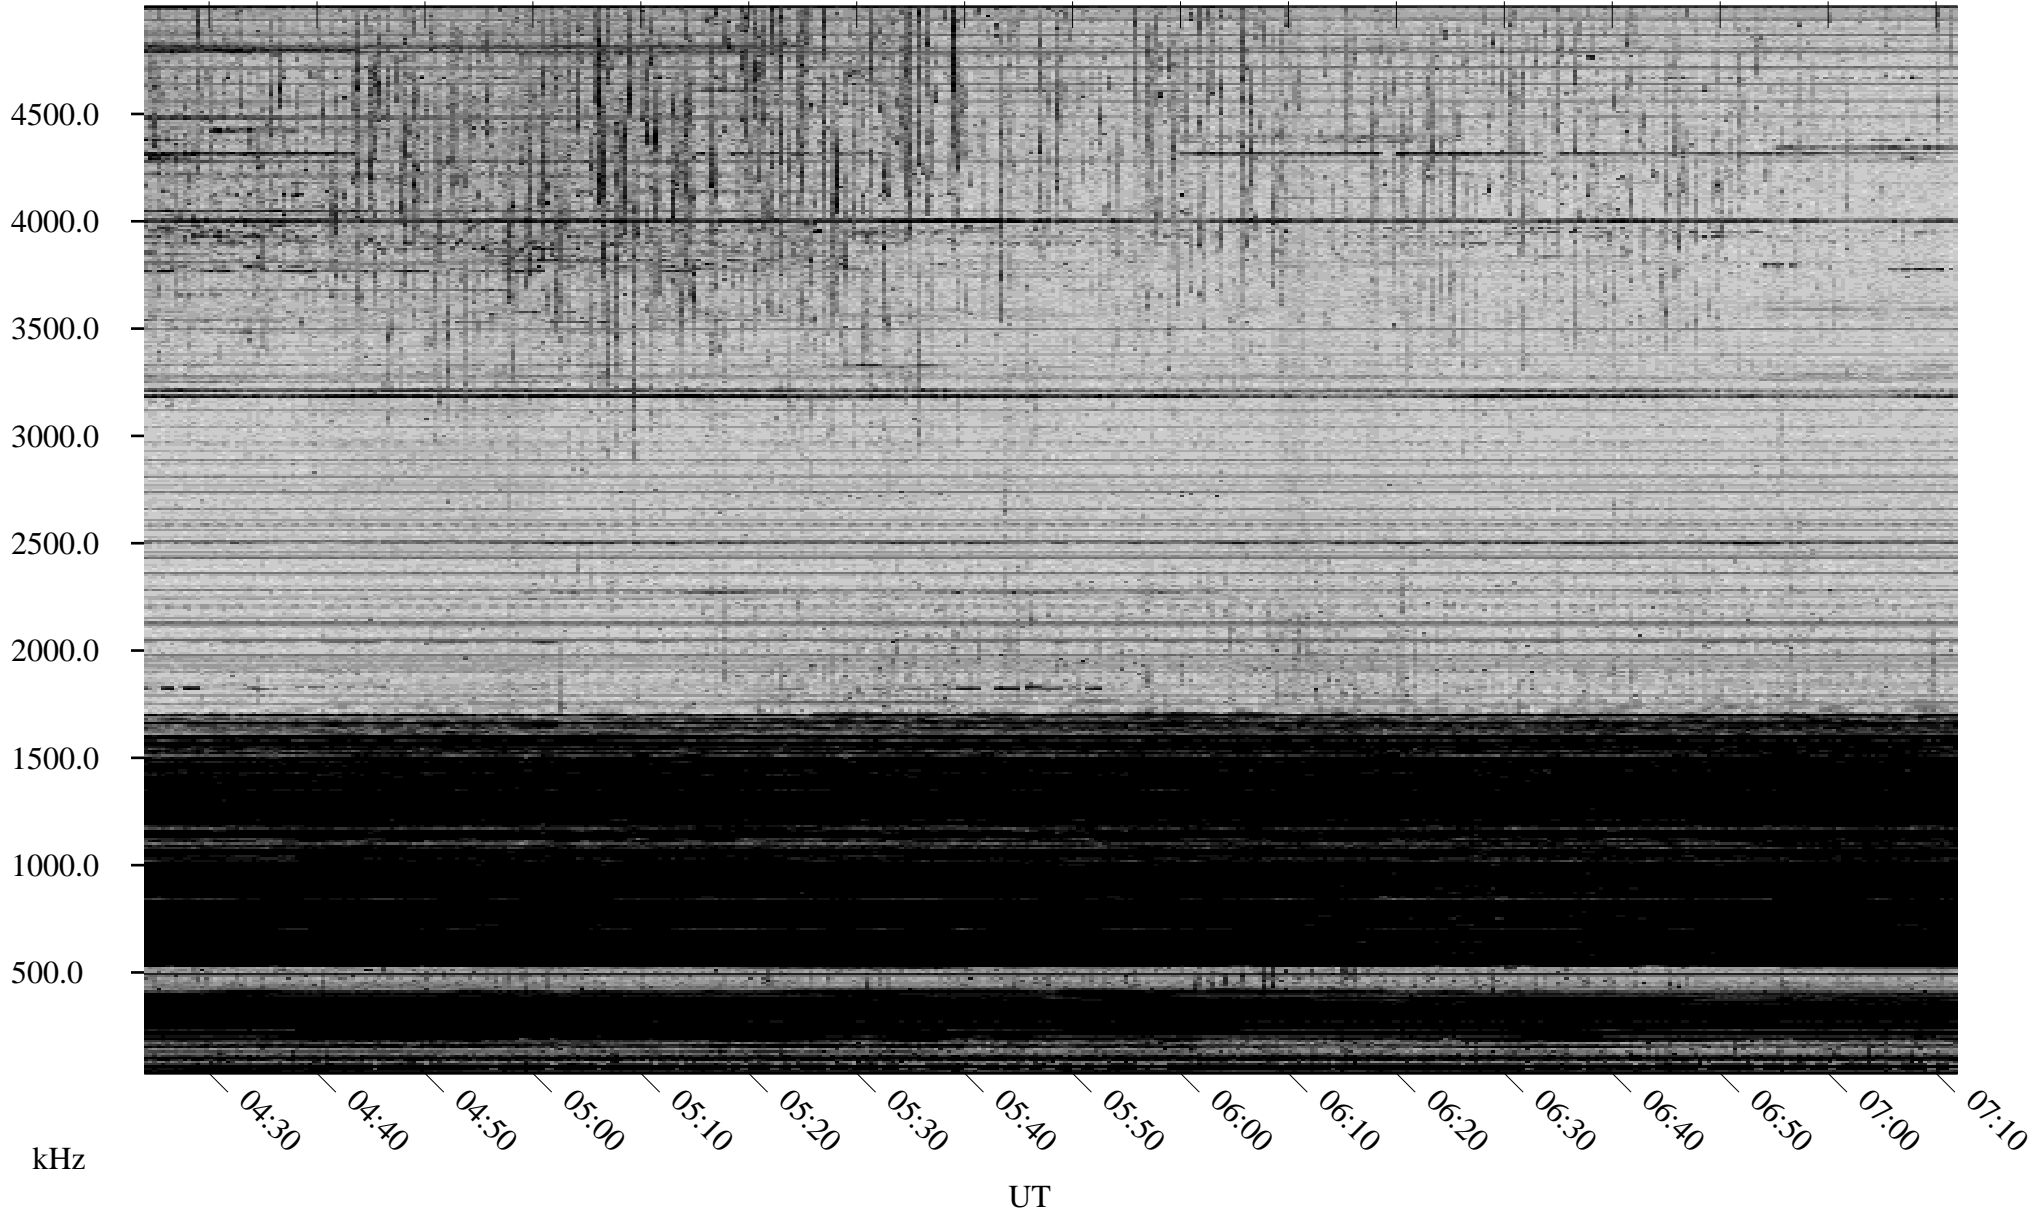

12/24/2006 Churchill, Manitoba

Linear Scale Black = 161 White = 15

CH06358L.R00m max_12

Page 1

12/24/2006 Churchill, Manitoba

Linear Scale Black = 161 White = 15

CH06358L.R00m max_12

Page 2

12/25/2006 Churchill, Manitoba

Linear Scale Black = 161 White = 15

CH06358L.R00m max_12

Page 3

12/25/2006 Churchill, Manitoba

Linear Scale Black = 161 White = 15

CH06358L.R00m max_12

Page 4

12/25/2006 Churchill, Manitoba

Linear Scale Black = 161 White = 15

CH06358L.R00m max_12

Page 5

12/25/2006 Churchill, Manitoba

Linear Scale Black = 161 White = 15

CH06358L.R00m max_12

Page 6

12/25/2006 Churchill, Manitoba

Linear Scale Black = 161 White = 15

CH06358L.R00m max_12

Page 7

12/25/2006 Churchill, Manitoba

Linear Scale Black = 161 White = 15

CH06358L.R00m max_12