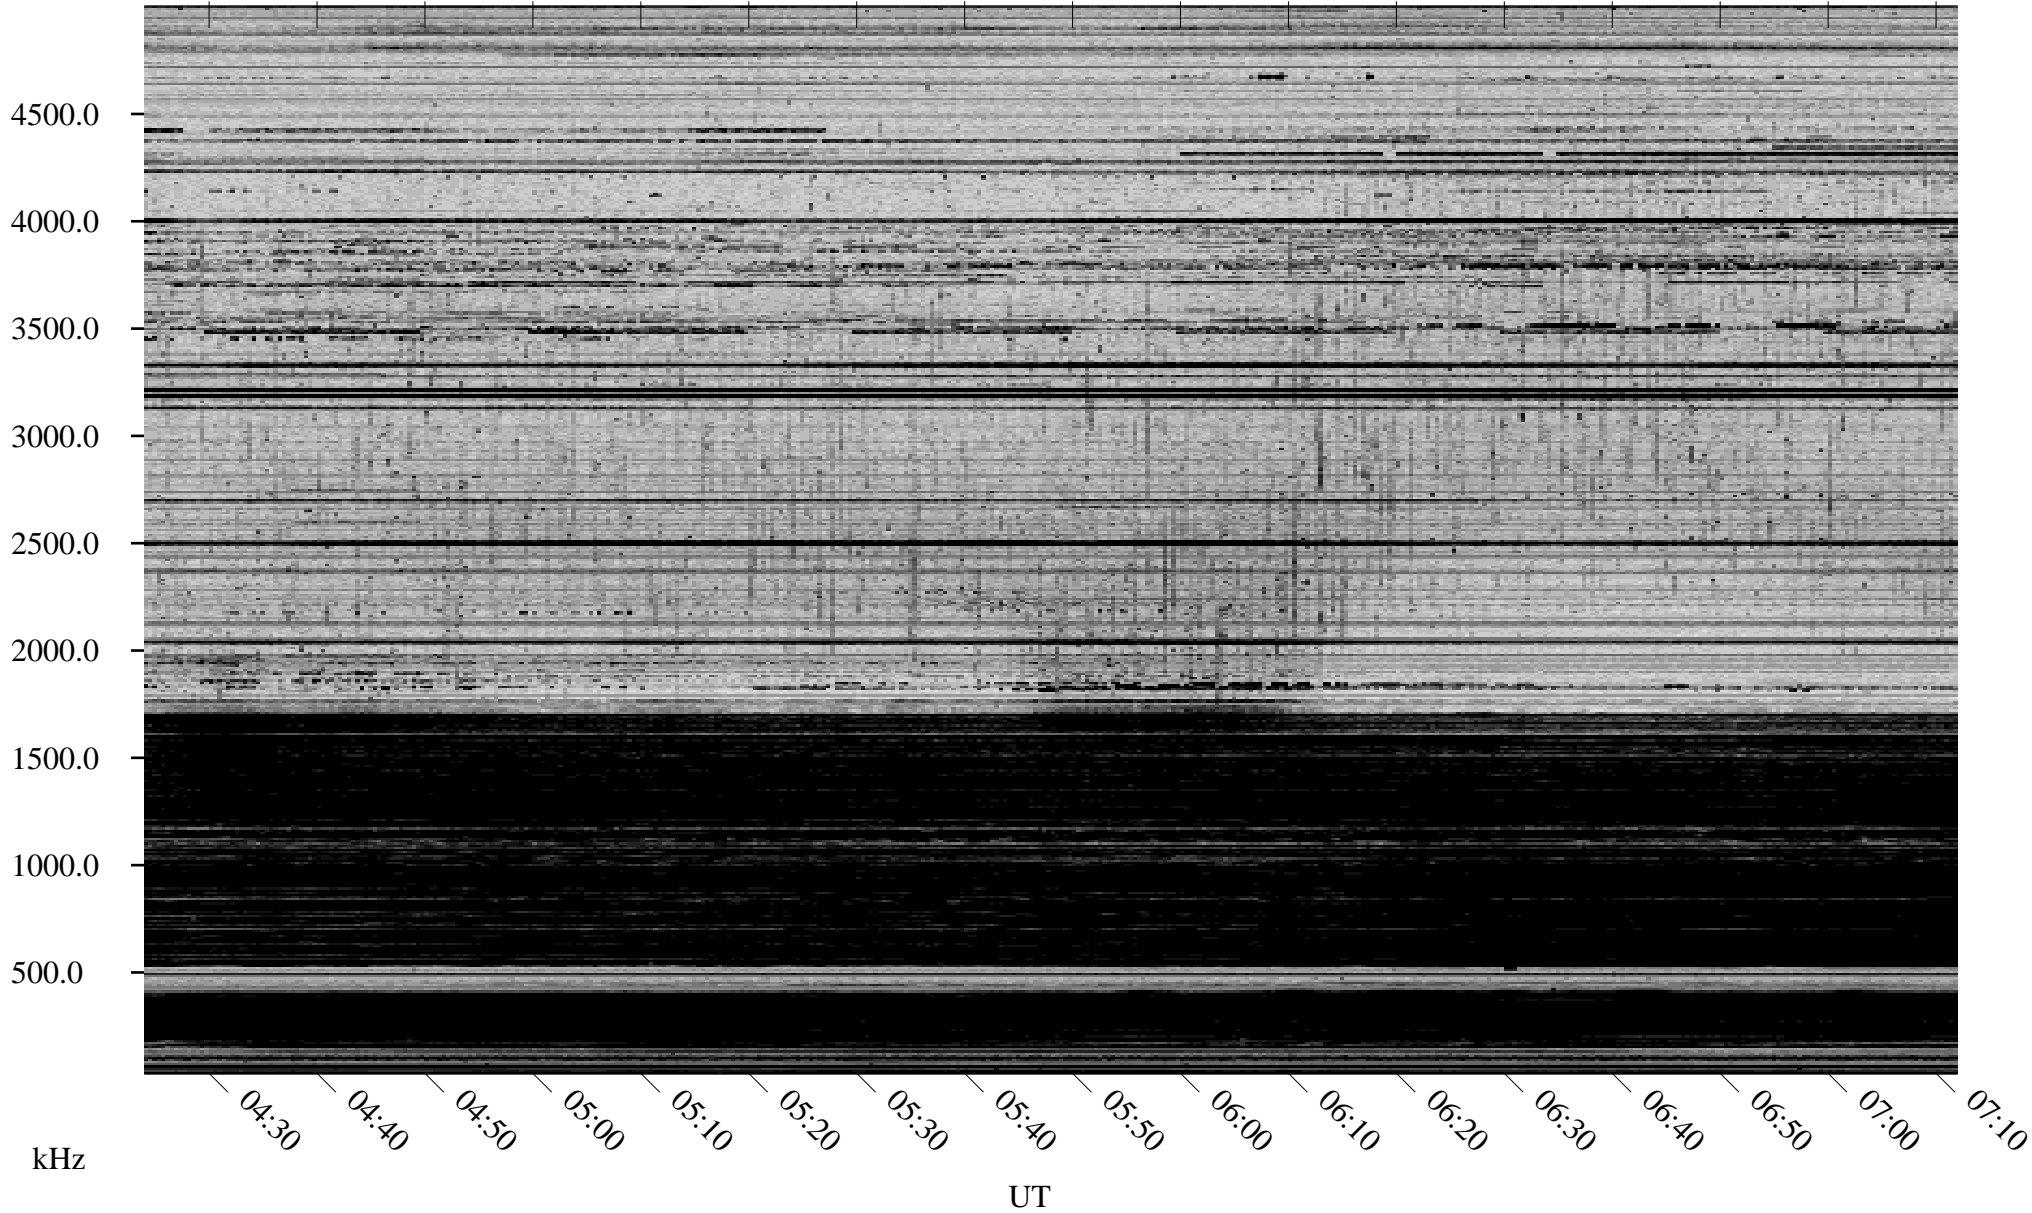

# 12/25/2006 Churchill, Manitoba

Linear Scale    Black = 161    White = 15

CH06359L.R00m max\_12

Page 1

# 12/25/2006 Churchill, Manitoba

Linear Scale    Black = 161    White = 15

CH06359L.R00m max\_12

Page 2

# 12/26/2006 Churchill, Manitoba

Linear Scale    Black = 161    White = 15

CH06359L.R00m max\_12

Page 3

# 12/26/2006 Churchill, Manitoba

Linear Scale    Black = 161    White = 15

CH06359L.R00m max\_12

Page 4