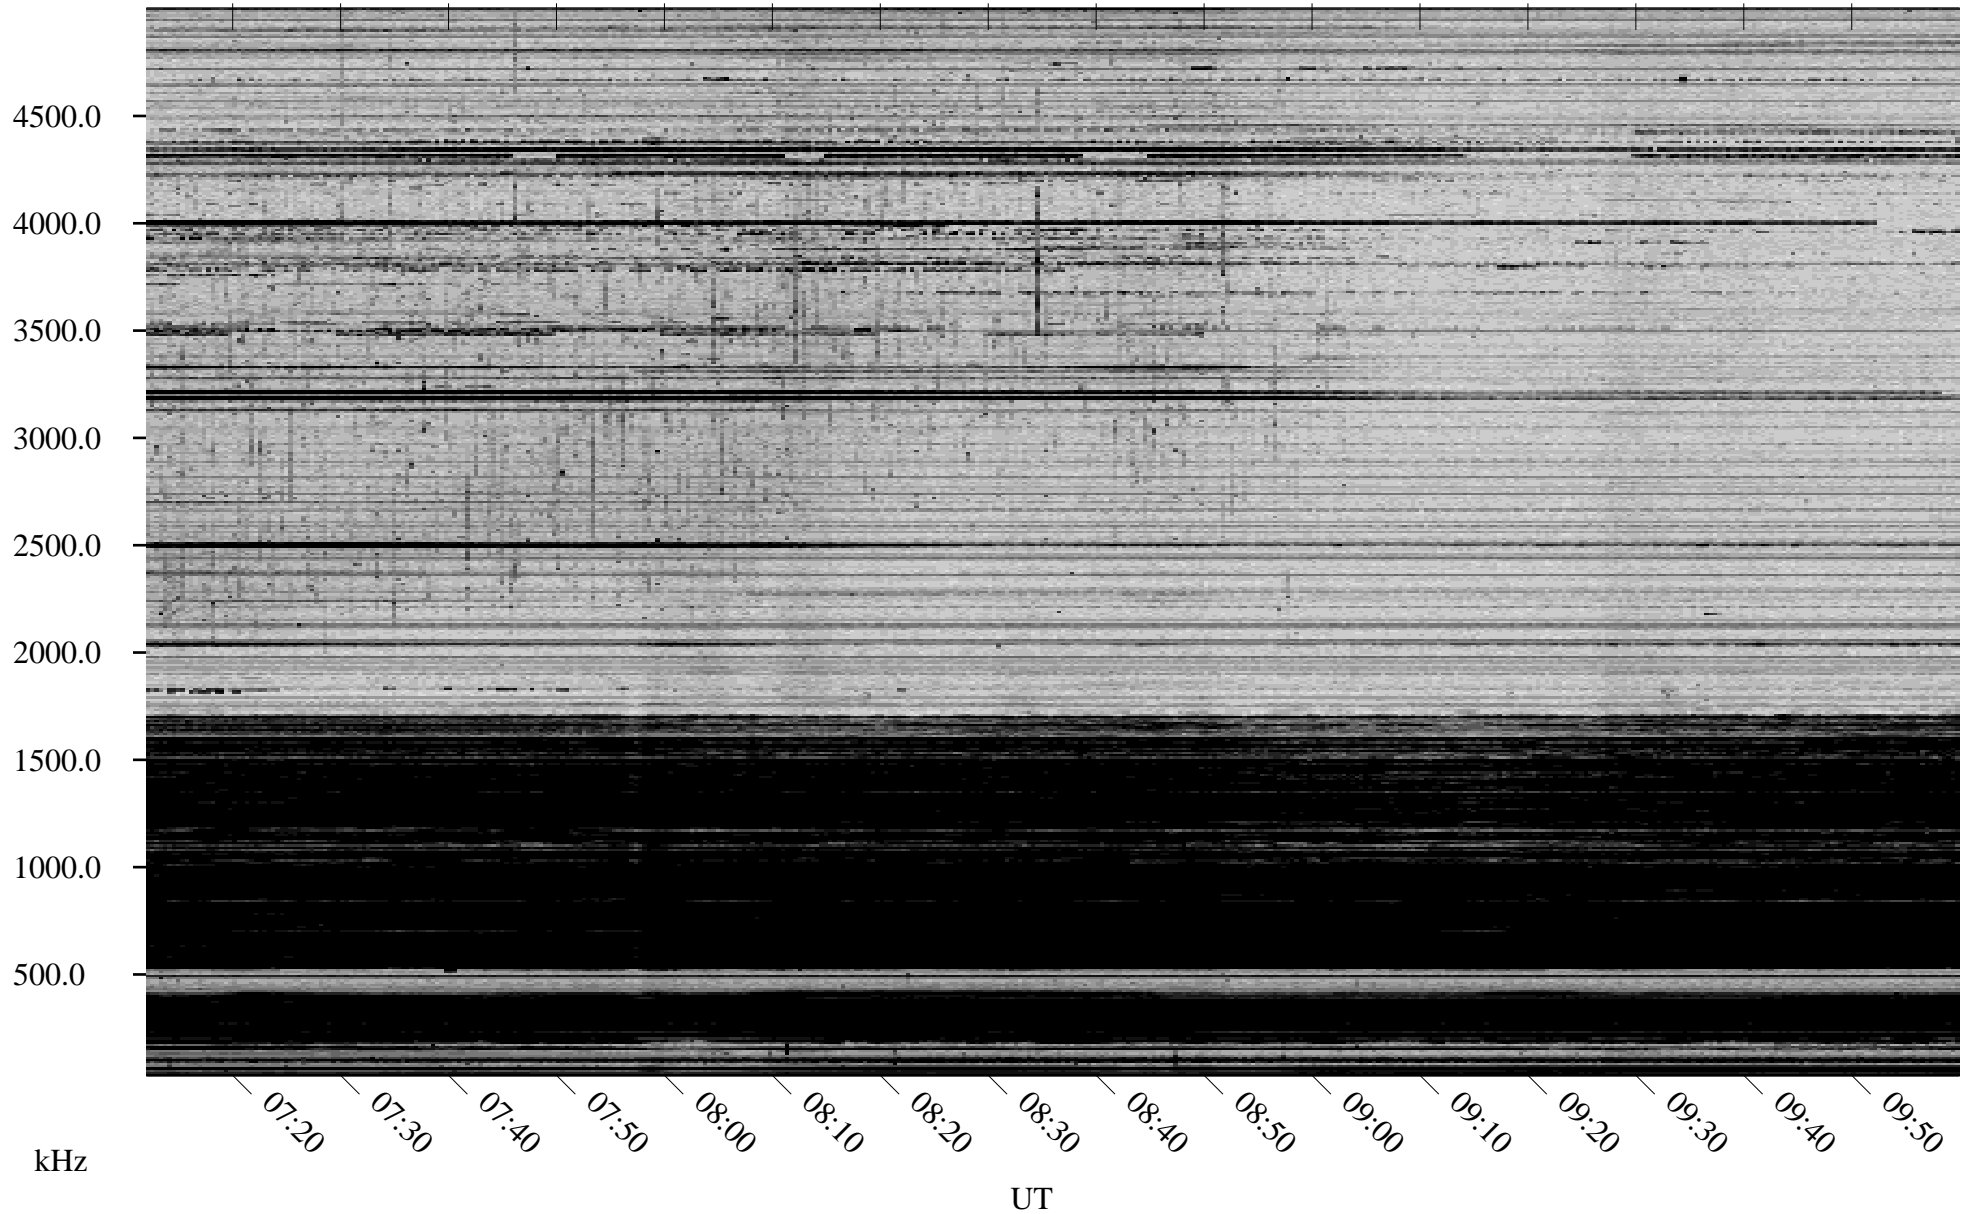

# 12/25/2006 Churchill, Manitoba

Linear Scale    Black = 161    White = 15

CH06359L.R00m max\_12

Page 2

# 12/26/2006 Churchill, Manitoba

Linear Scale    Black = 161    White = 15

CH06359L.R00m max\_12

Page 3

# 12/26/2006 Churchill, Manitoba

Linear Scale    Black = 161    White = 15

CH06359L.R00m max\_12

Page 4

# 12/26/2006 Churchill, Manitoba

Linear Scale    Black = 161    White = 15

CH06359L.R00m max\_12

Page 5