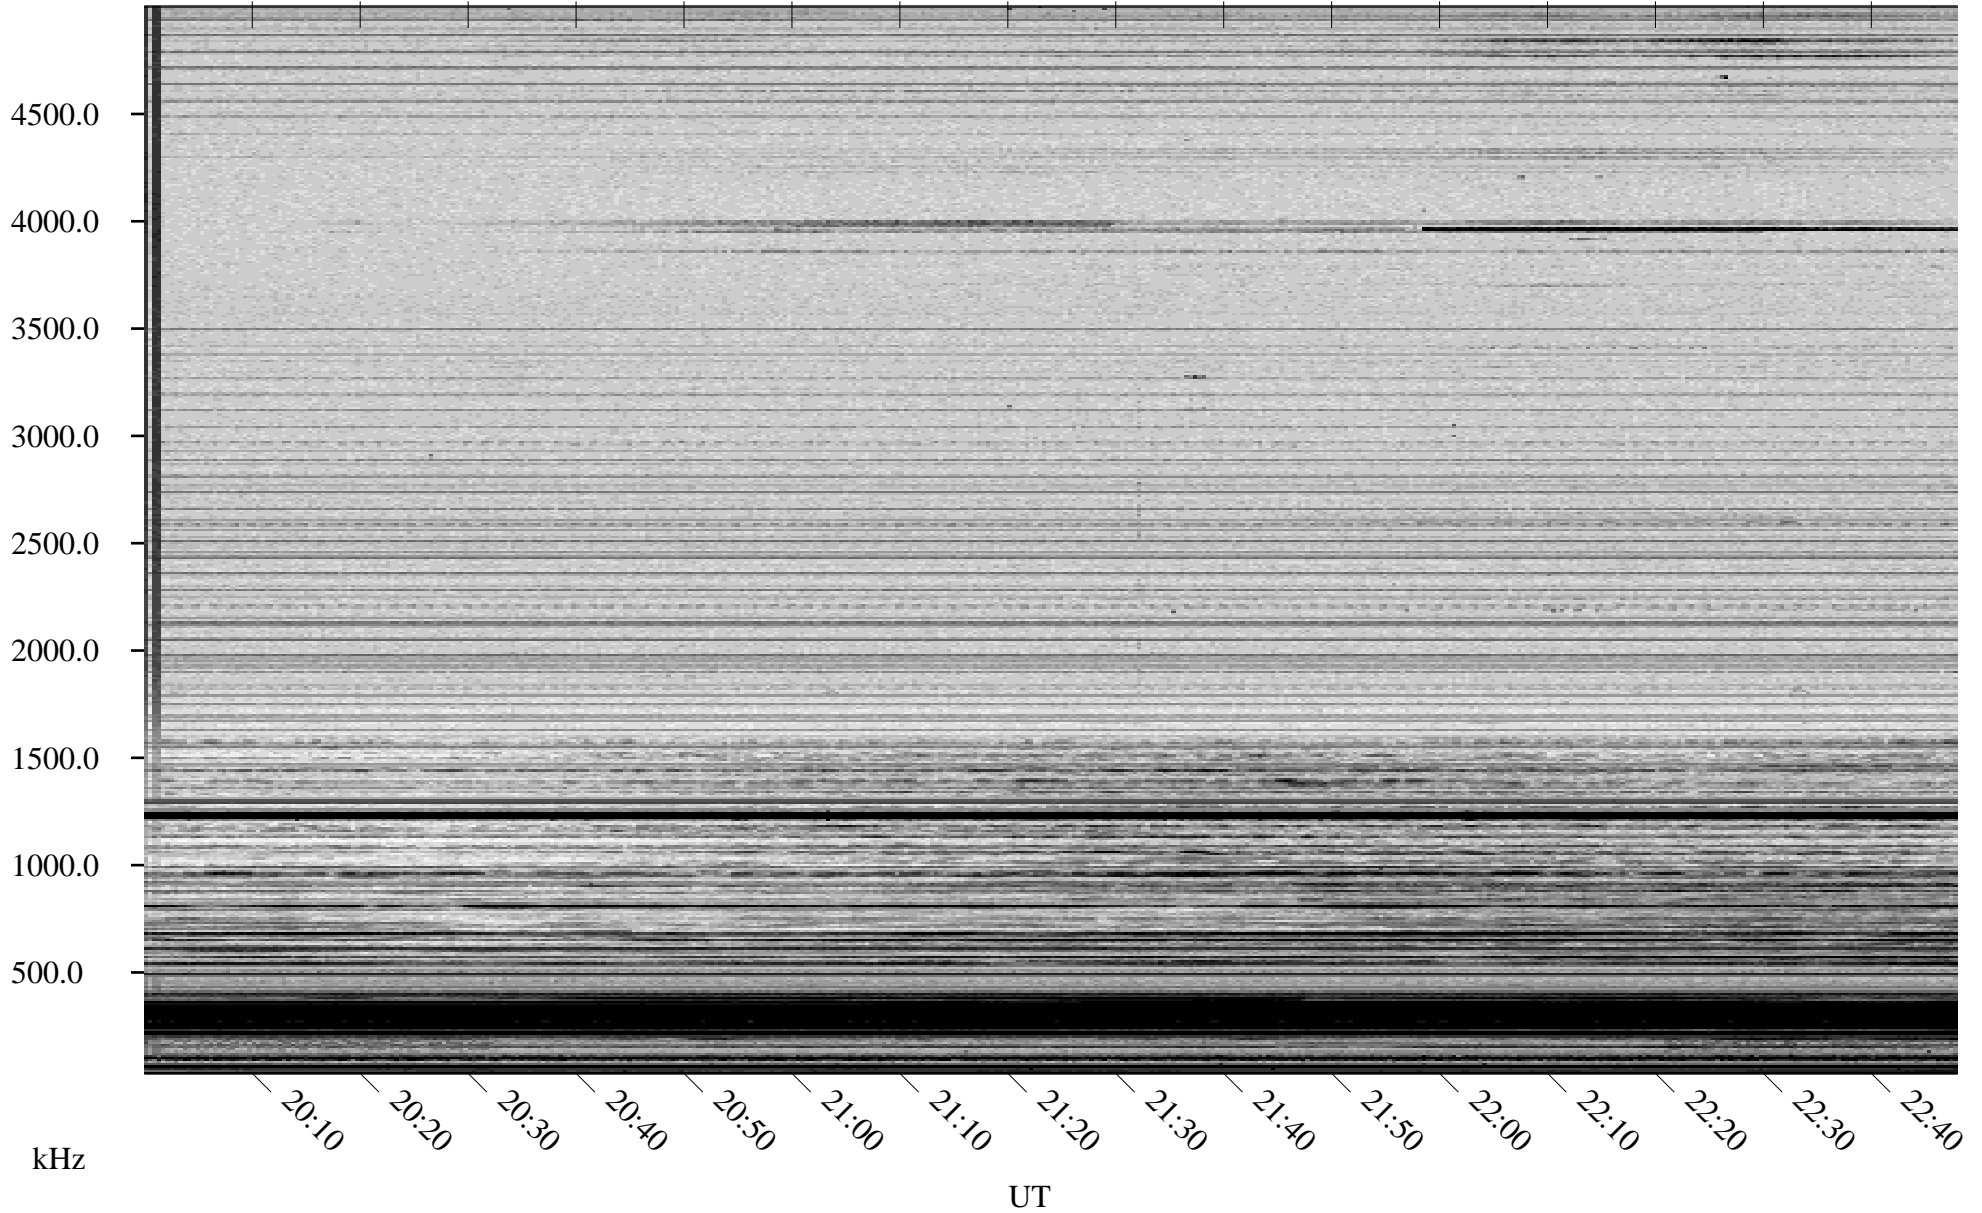

# 12/25/2006 Churchill, Manitoba

Linear Scale    Black = 161    White = 15

CH06359L.R00m max\_12

Page 1

# 12/25/2006 Churchill, Manitoba

Linear Scale    Black = 161    White = 15

CH06359L.R00m max\_12

Page 2

# 12/26/2006 Churchill, Manitoba

Linear Scale    Black = 161    White = 15

CH06359L.R00m max\_12

Page 3

# 12/26/2006 Churchill, Manitoba

Linear Scale    Black = 161    White = 15

CH06359L.R00m max\_12

Page 4