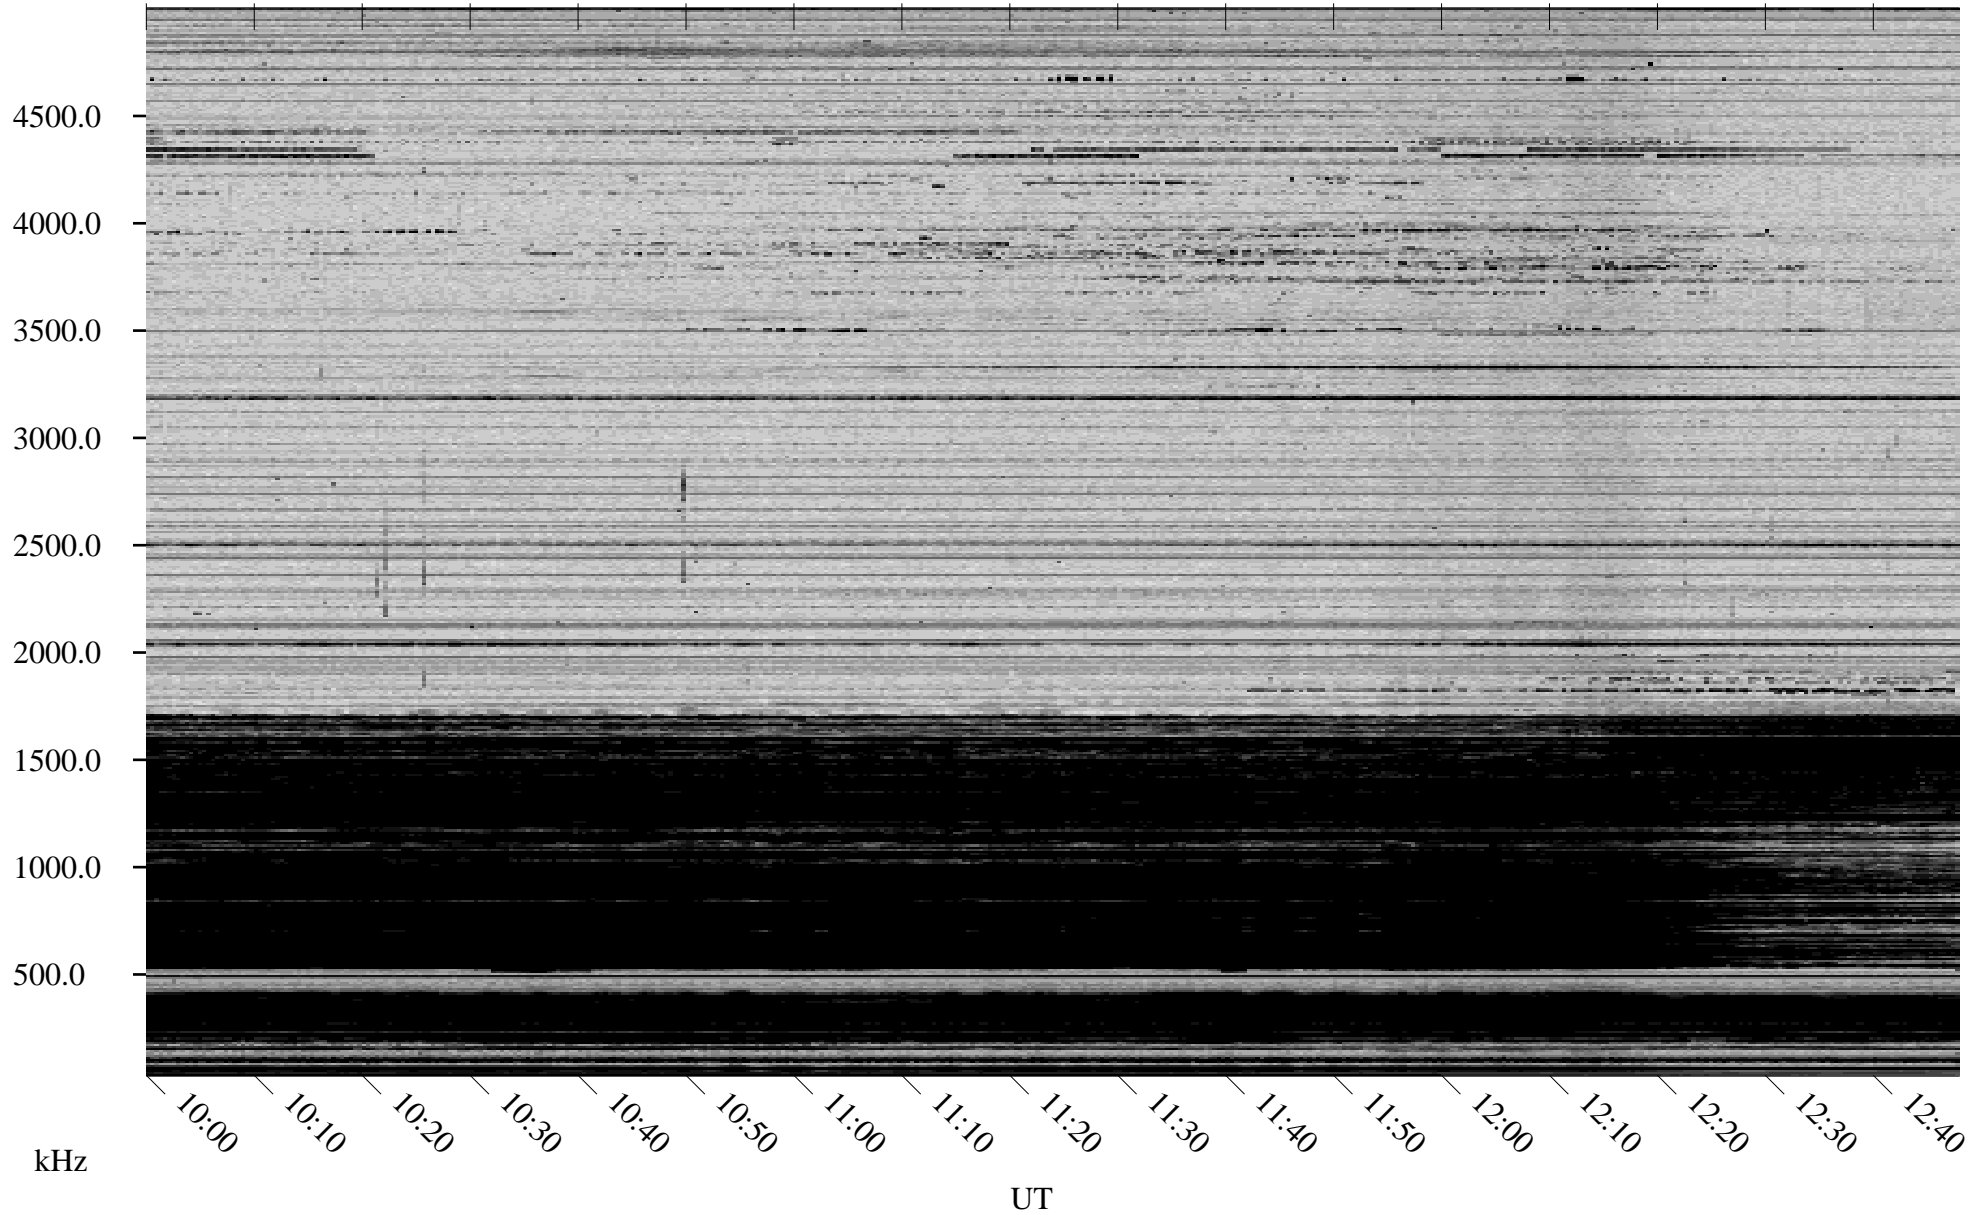

# 12/26/2006 Churchill, Manitoba

Linear Scale    Black = 161    White = 15

CH06359L.R00m max\_12

Page 5

# 12/26/2006 Churchill, Manitoba

Linear Scale    Black = 161    White = 15

CH06359L.R00m max\_12

Page 6

# 12/26/2006 Churchill, Manitoba

Linear Scale    Black = 161    White = 15

CH06359L.R00m max\_12

Page 7

# 12/26/2006 Churchill, Manitoba

Linear Scale    Black = 161    White = 15

CH06359L.R00m max\_12