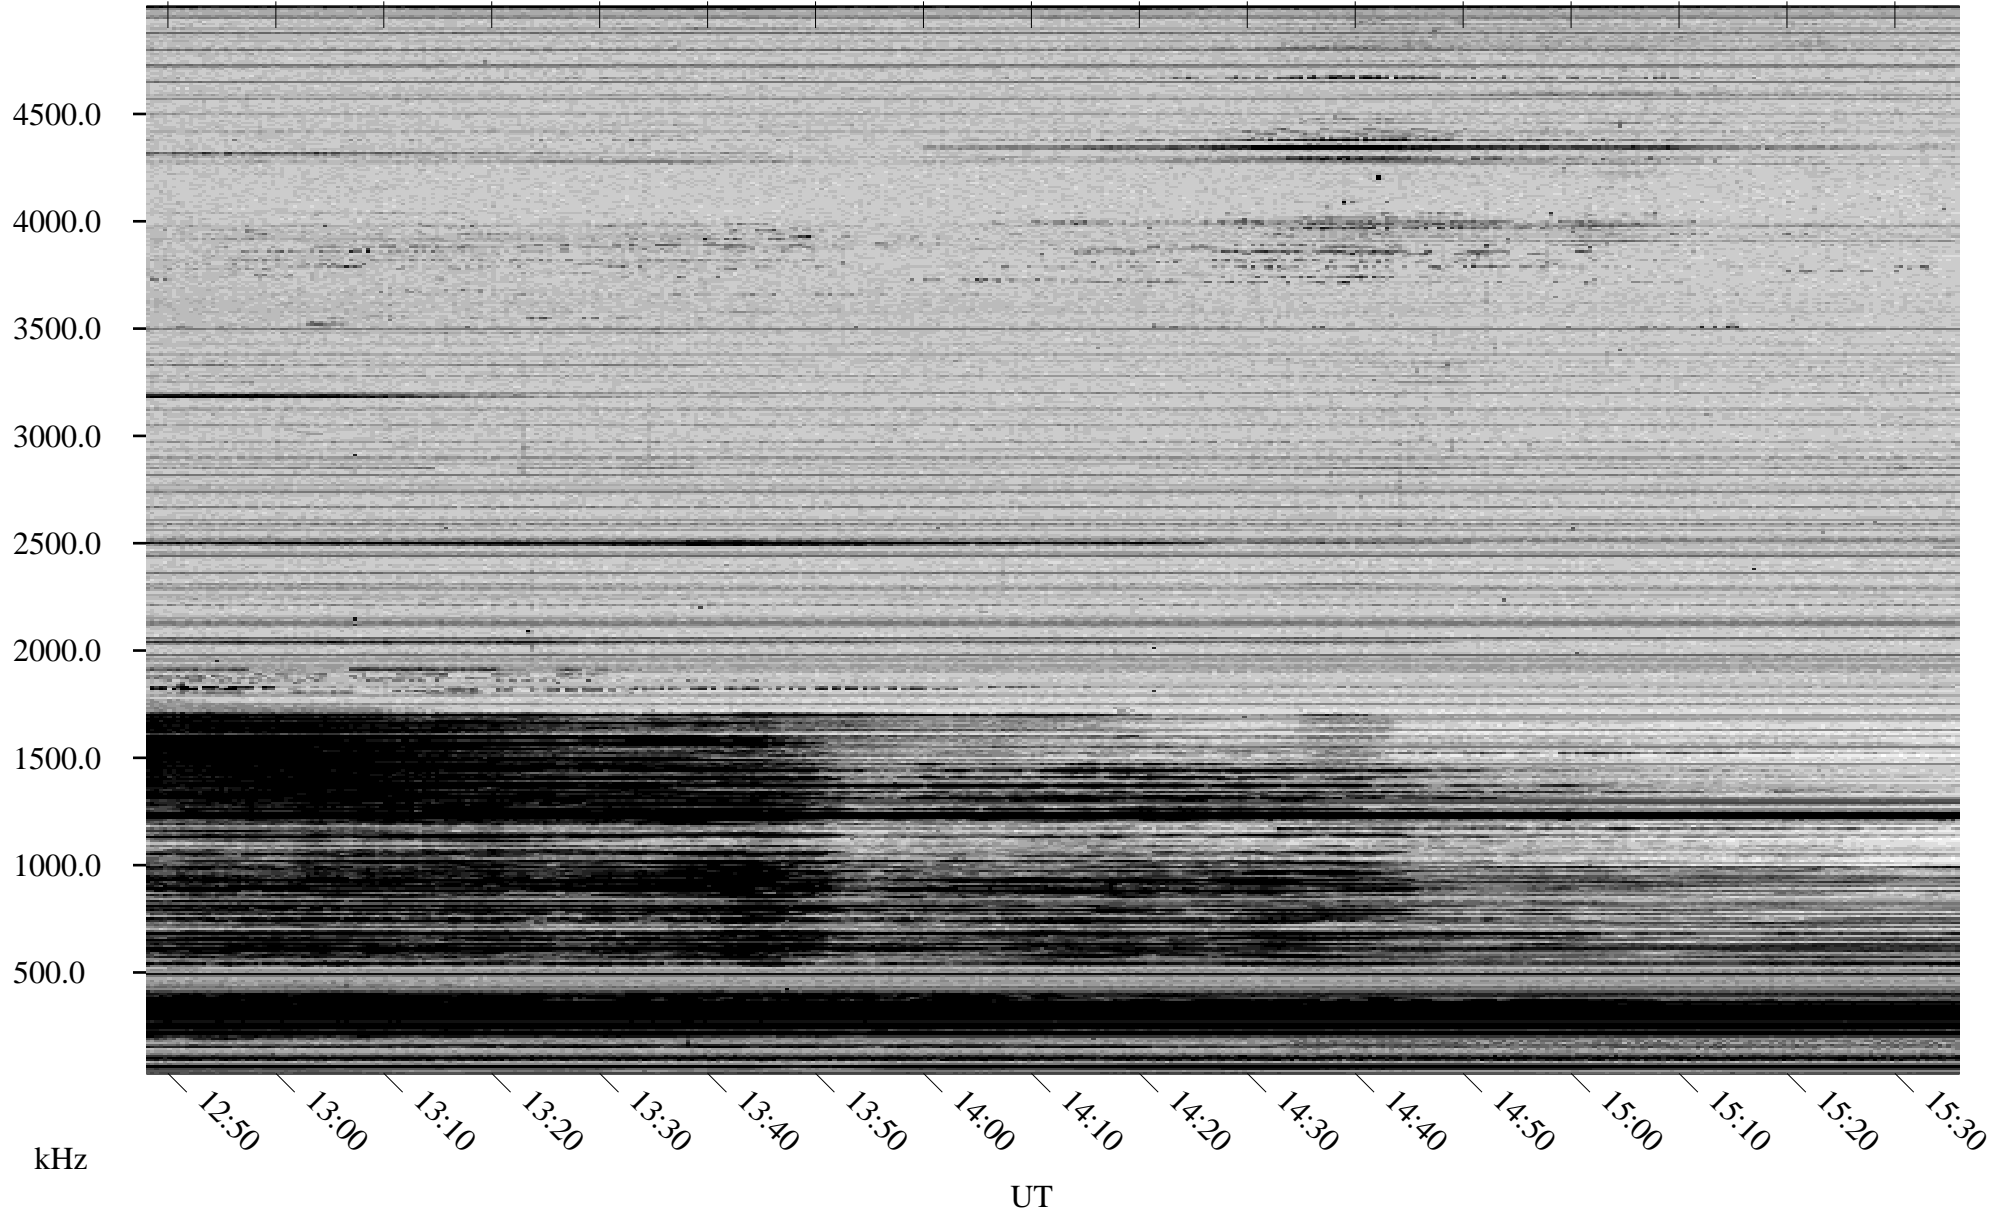

# 12/26/2006 Churchill, Manitoba

Linear Scale    Black = 161    White = 15

CH06359L.R00m max\_12

Page 6

# 12/26/2006 Churchill, Manitoba

Linear Scale    Black = 161    White = 15

CH06359L.R00m max\_12

Page 7

# 12/26/2006 Churchill, Manitoba

Linear Scale    Black = 161    White = 15

CH06359L.R00m max\_12