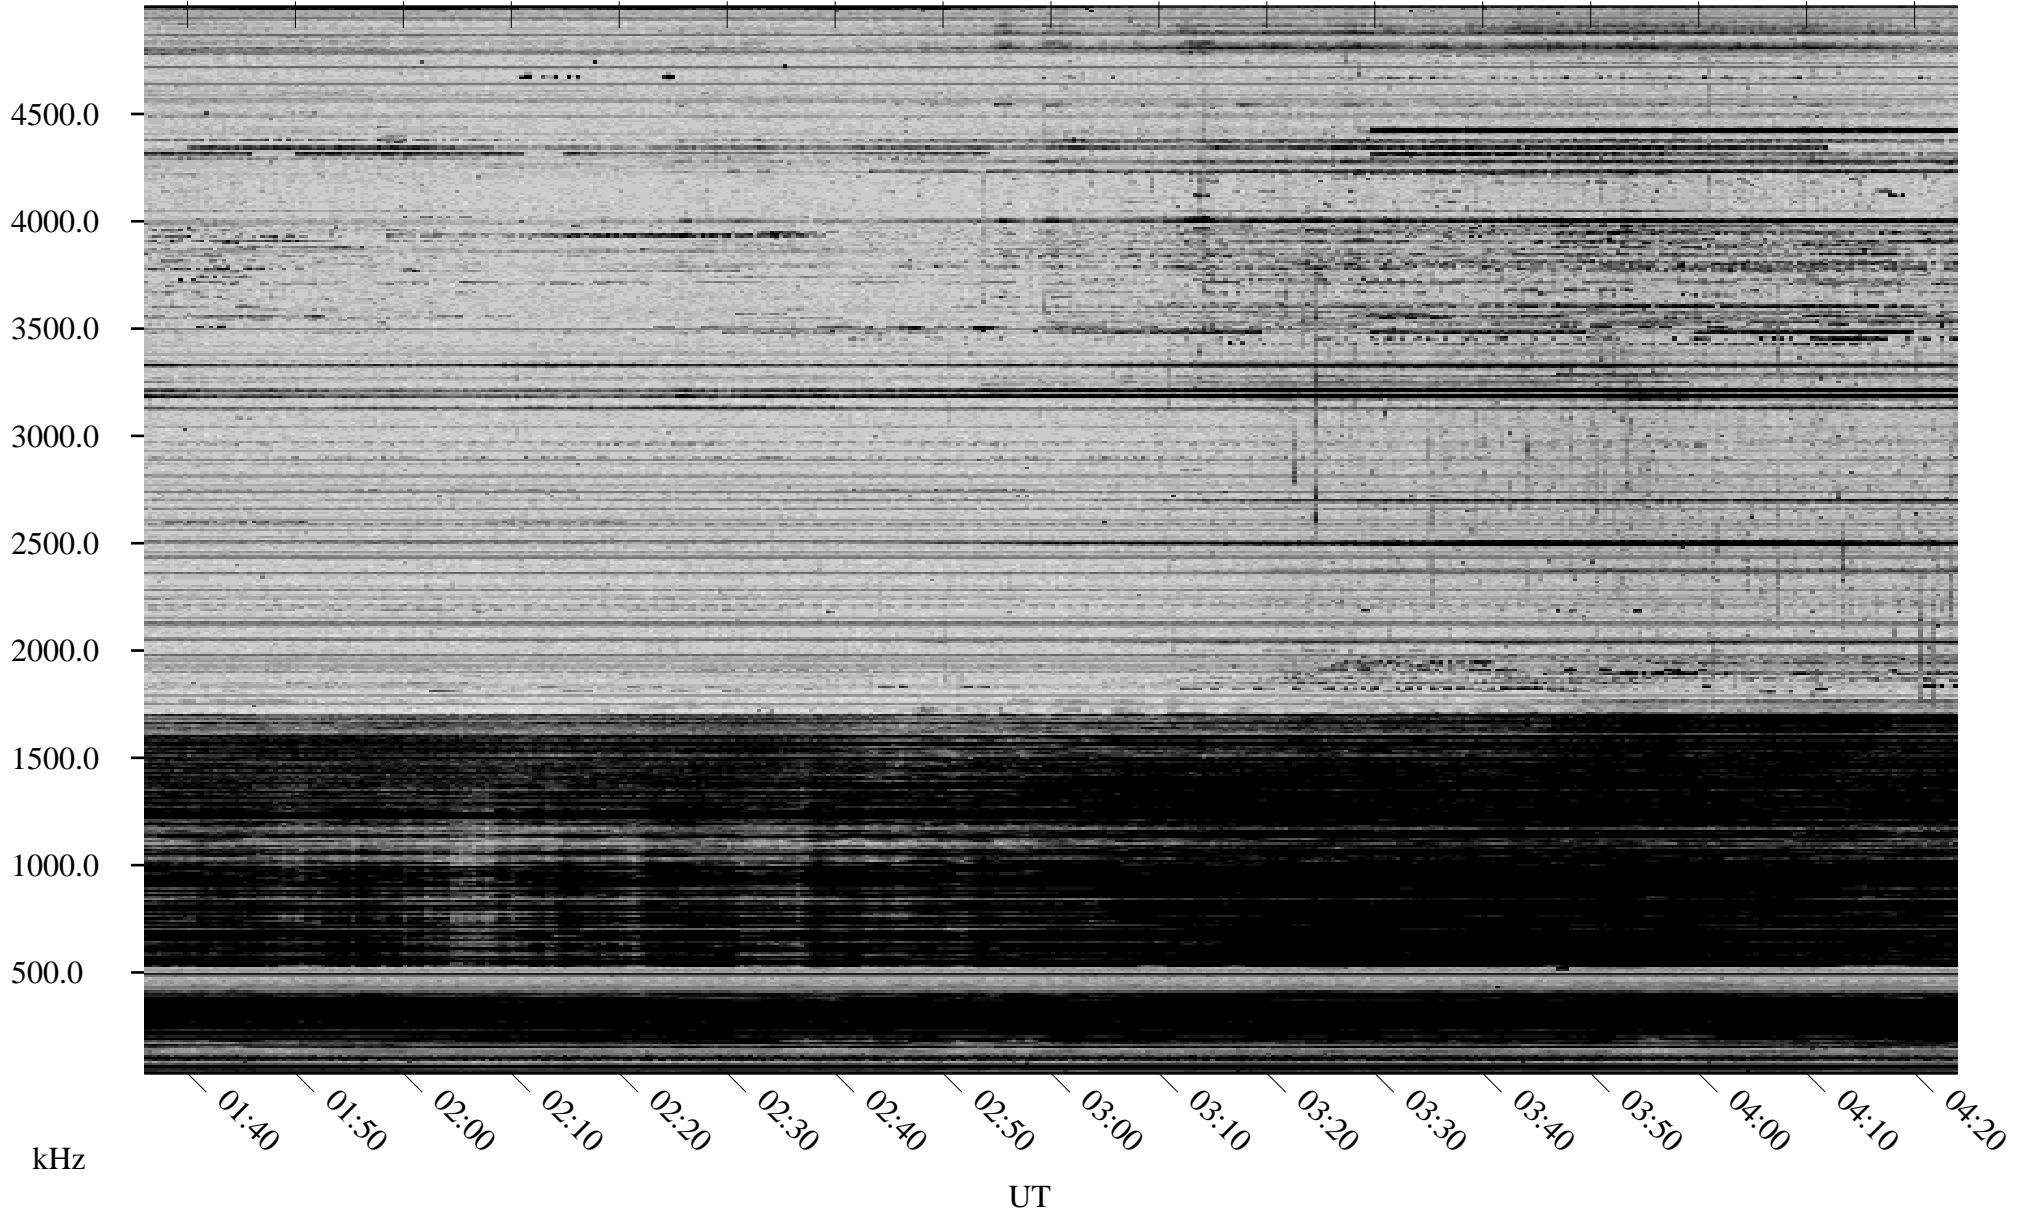

# 12/25/2006 Churchill, Manitoba

Linear Scale    Black = 161    White = 15

CH06359L.R00m max\_12

Page 1

# 12/25/2006 Churchill, Manitoba

Linear Scale    Black = 161    White = 15

CH06359L.R00m max\_12

Page 2

# 12/26/2006 Churchill, Manitoba

Linear Scale    Black = 161    White = 15

CH06359L.R00m max\_12

Page 3

# 12/26/2006 Churchill, Manitoba

Linear Scale    Black = 161    White = 15

CH06359L.R00m max\_12

Page 4