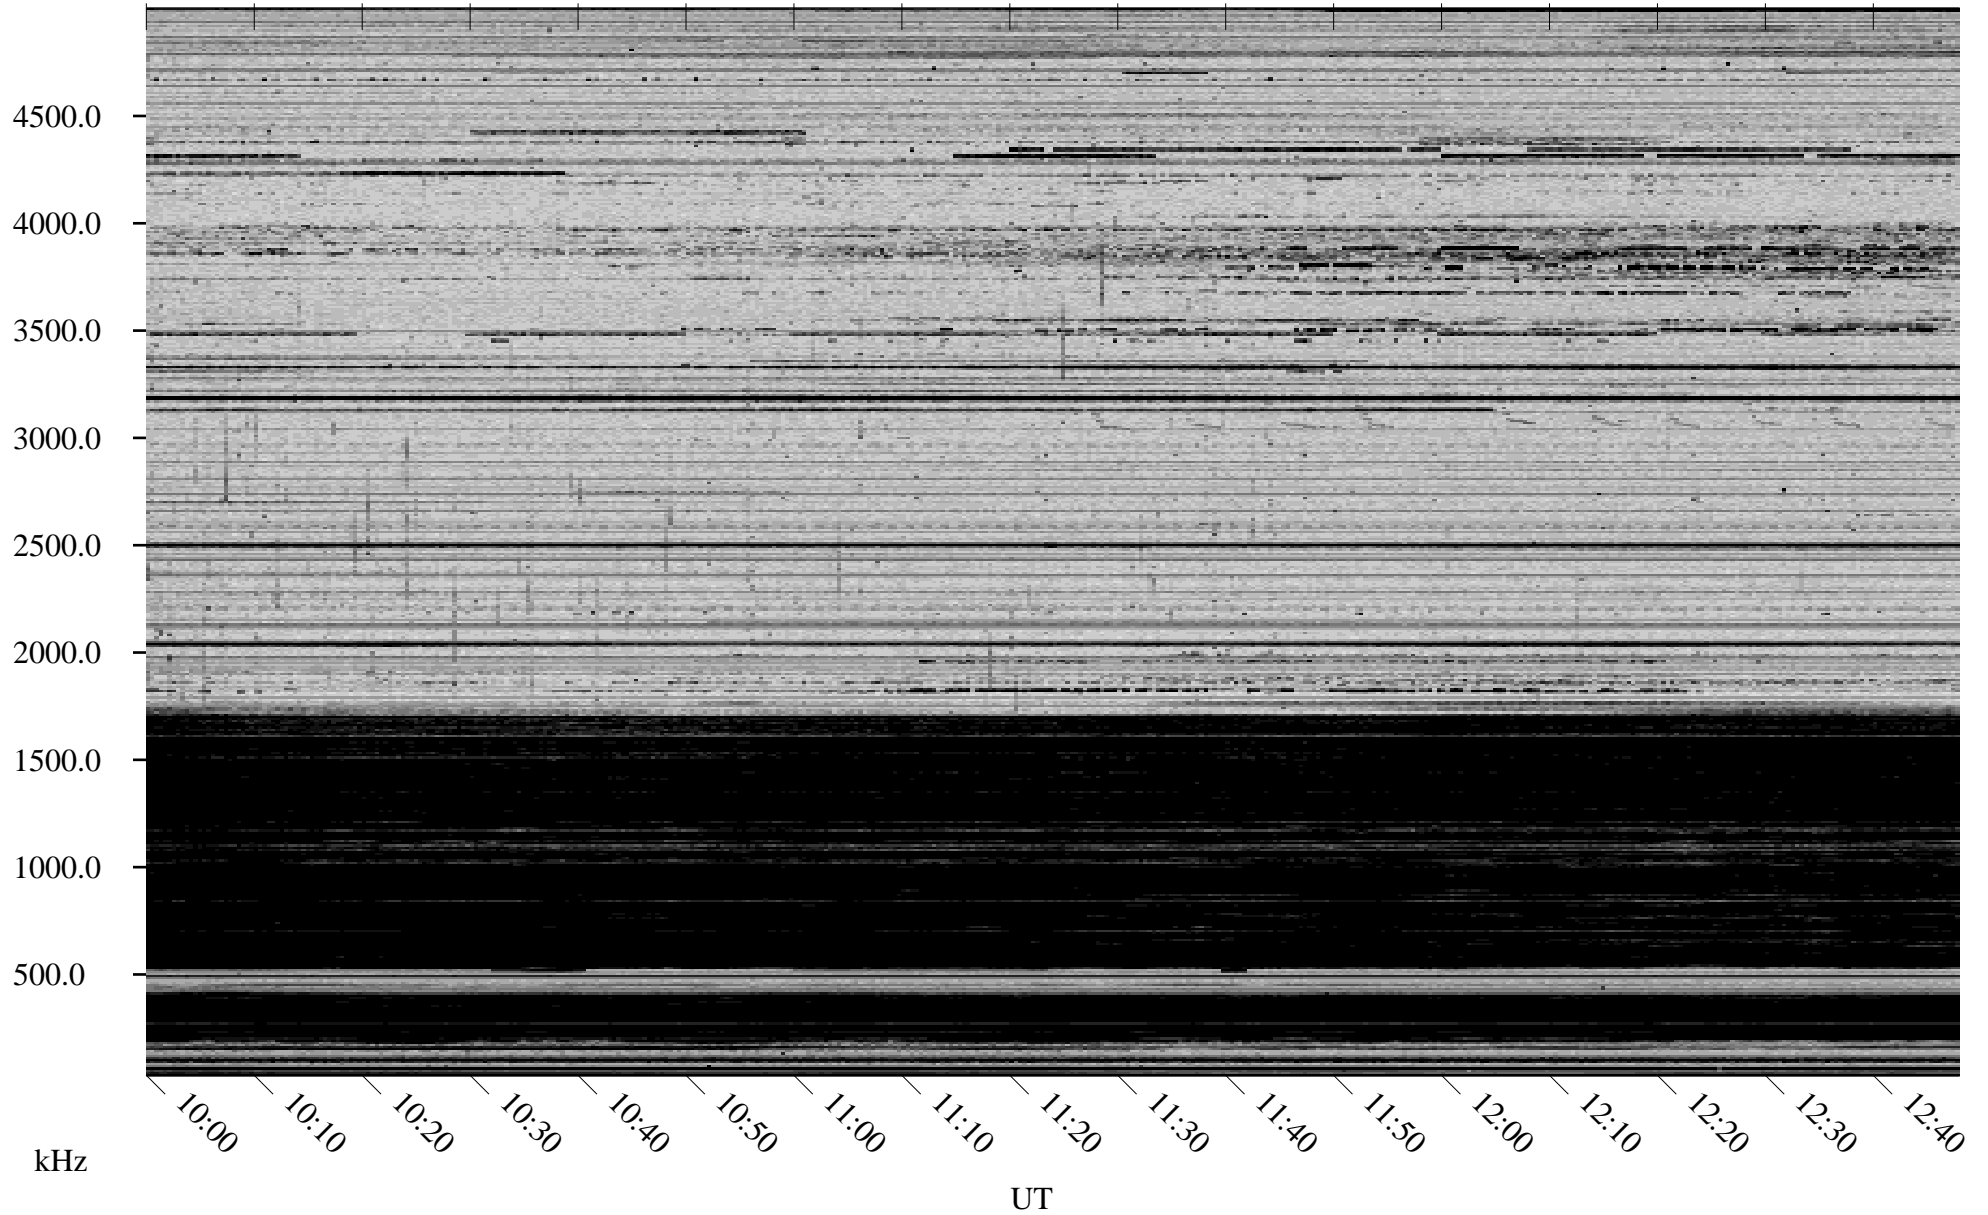

# 12/27/2006 Churchill, Manitoba

Linear Scale    Black = 161    White = 15

CH06360L.R00m max\_12

Page 5

# 12/27/2006 Churchill, Manitoba

Linear Scale    Black = 161    White = 15

CH06360L.R00m max\_12

# 12/27/2006 Churchill, Manitoba

Linear Scale    Black = 161    White = 15

CH06360L.R00m max\_12

Page 7