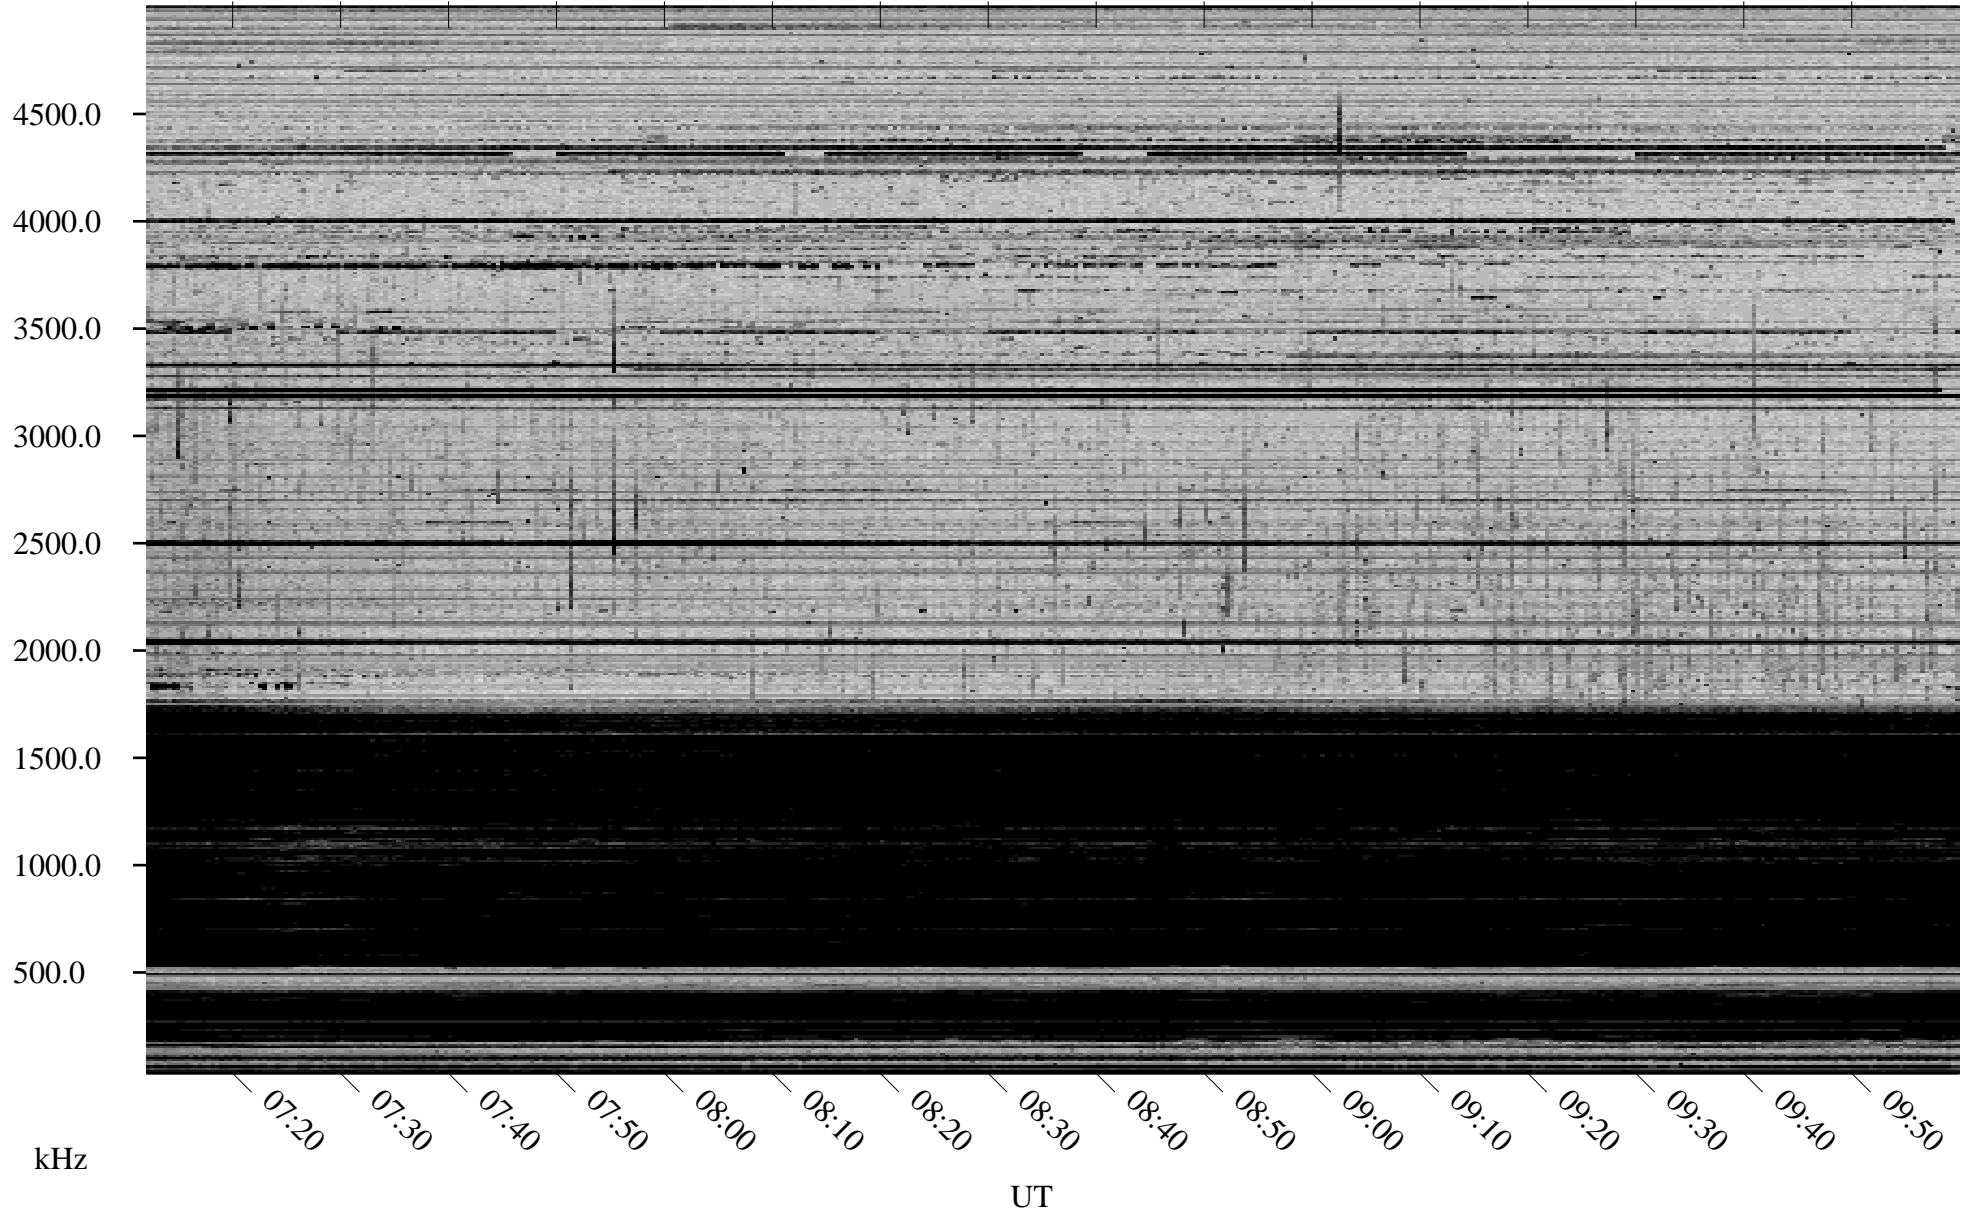

# 12/26/2006 Churchill, Manitoba

Linear Scale    Black = 161    White = 15

CH06360L.R00m max\_12

Page 1

# 12/27/2006 Churchill, Manitoba

Linear Scale    Black = 161    White = 15

CH06360L.R00m max\_12

Page 4

# 12/27/2006 Churchill, Manitoba

Linear Scale    Black = 161    White = 15

CH06360L.R00m max\_12

Page 5

# 12/27/2006 Churchill, Manitoba

Linear Scale    Black = 161    White = 15

CH06360L.R00m max\_12