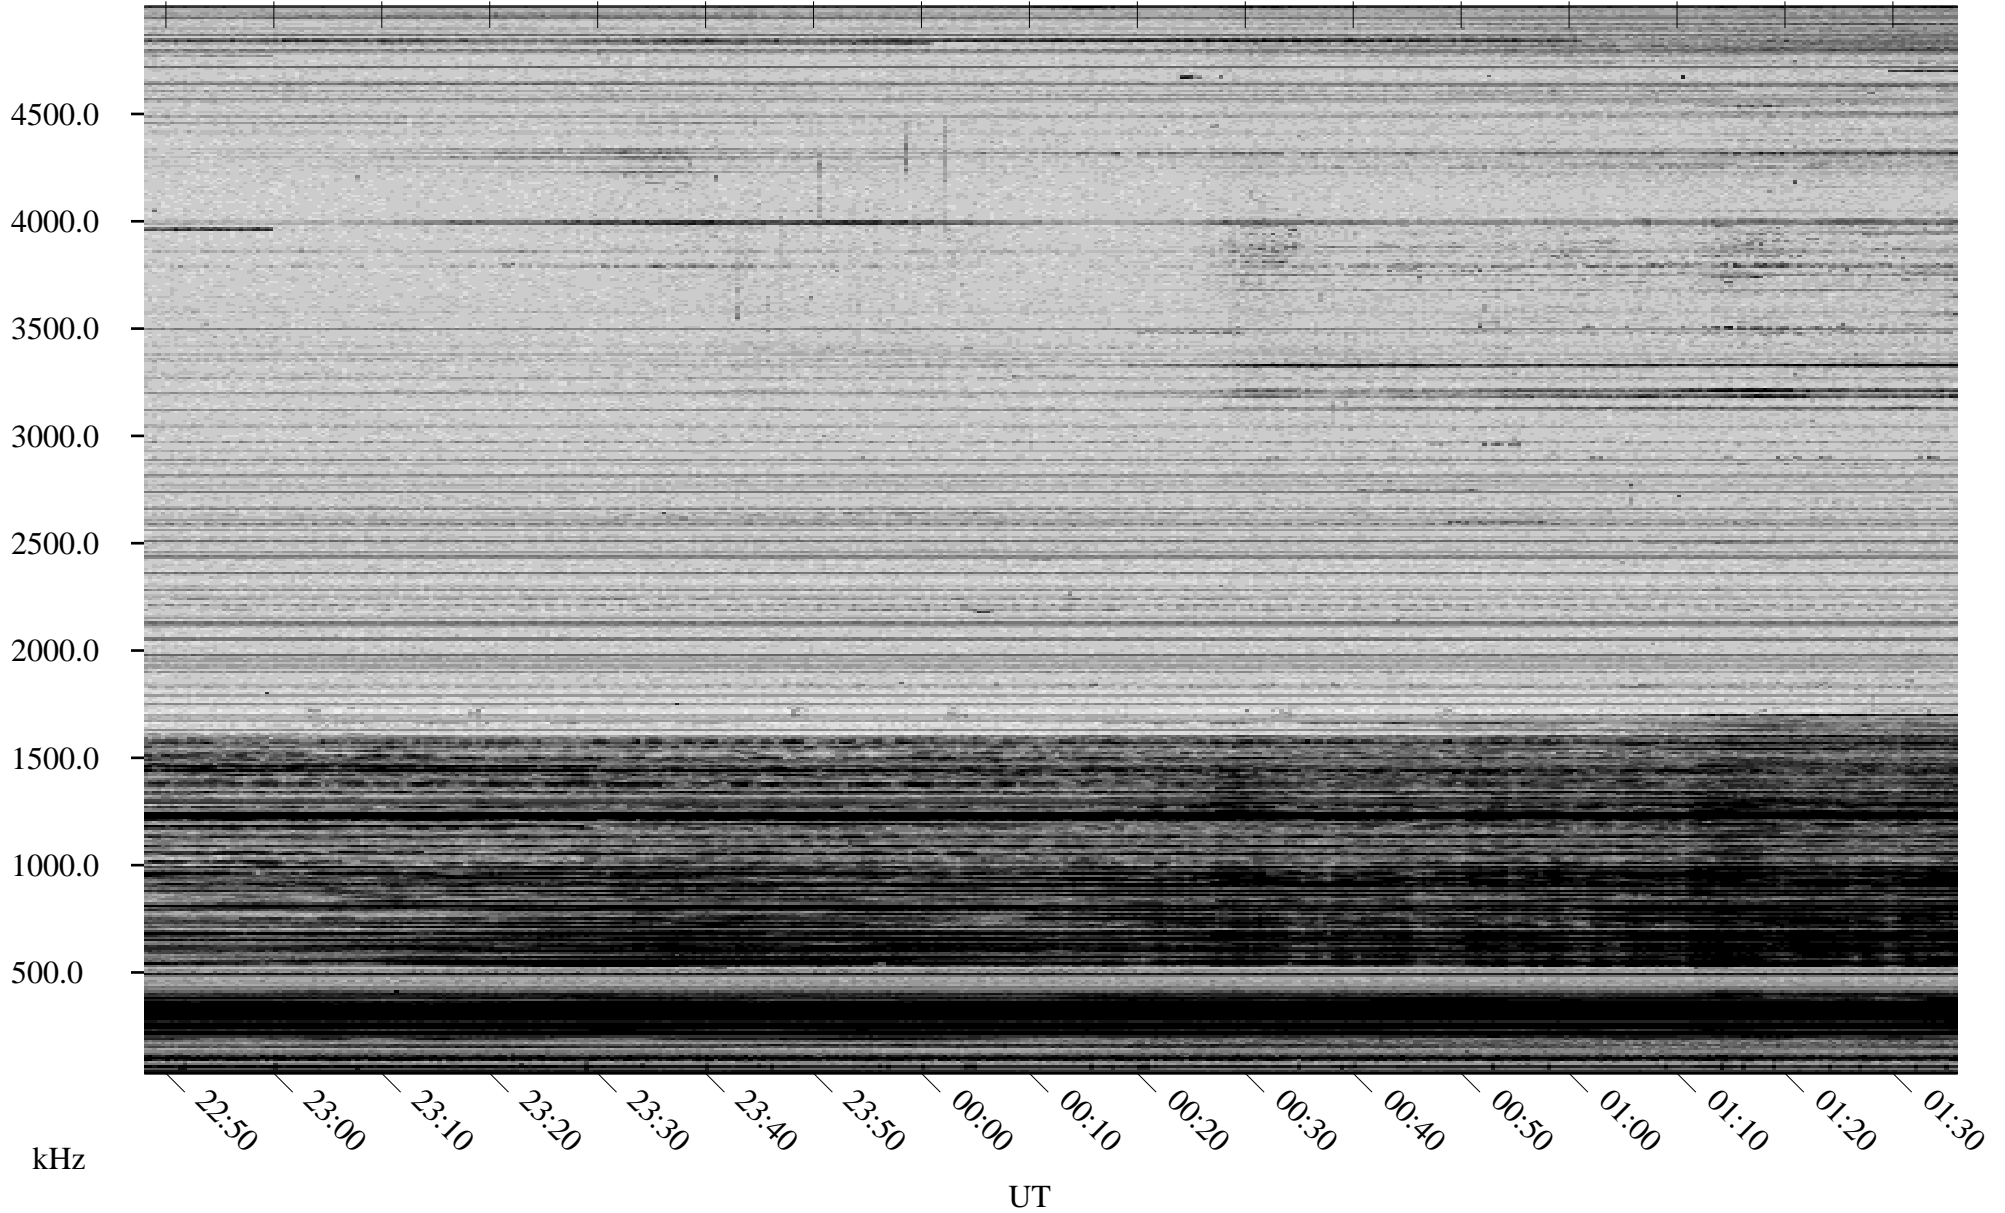

# 12/26/2006 Churchill, Manitoba

Linear Scale    Black = 161    White = 15

CH06360L.R00m max\_12

Page 1

# 12/26/2006 Churchill, Manitoba

Linear Scale    Black = 161    White = 15

CH06360L.R00m max\_12

Page 2

# 12/27/2006 Churchill, Manitoba

Linear Scale    Black = 161    White = 15

CH06360L.R00m max\_12

Page 3

# 12/27/2006 Churchill, Manitoba

Linear Scale    Black = 161    White = 15

CH06360L.R00m max\_12

Page 4