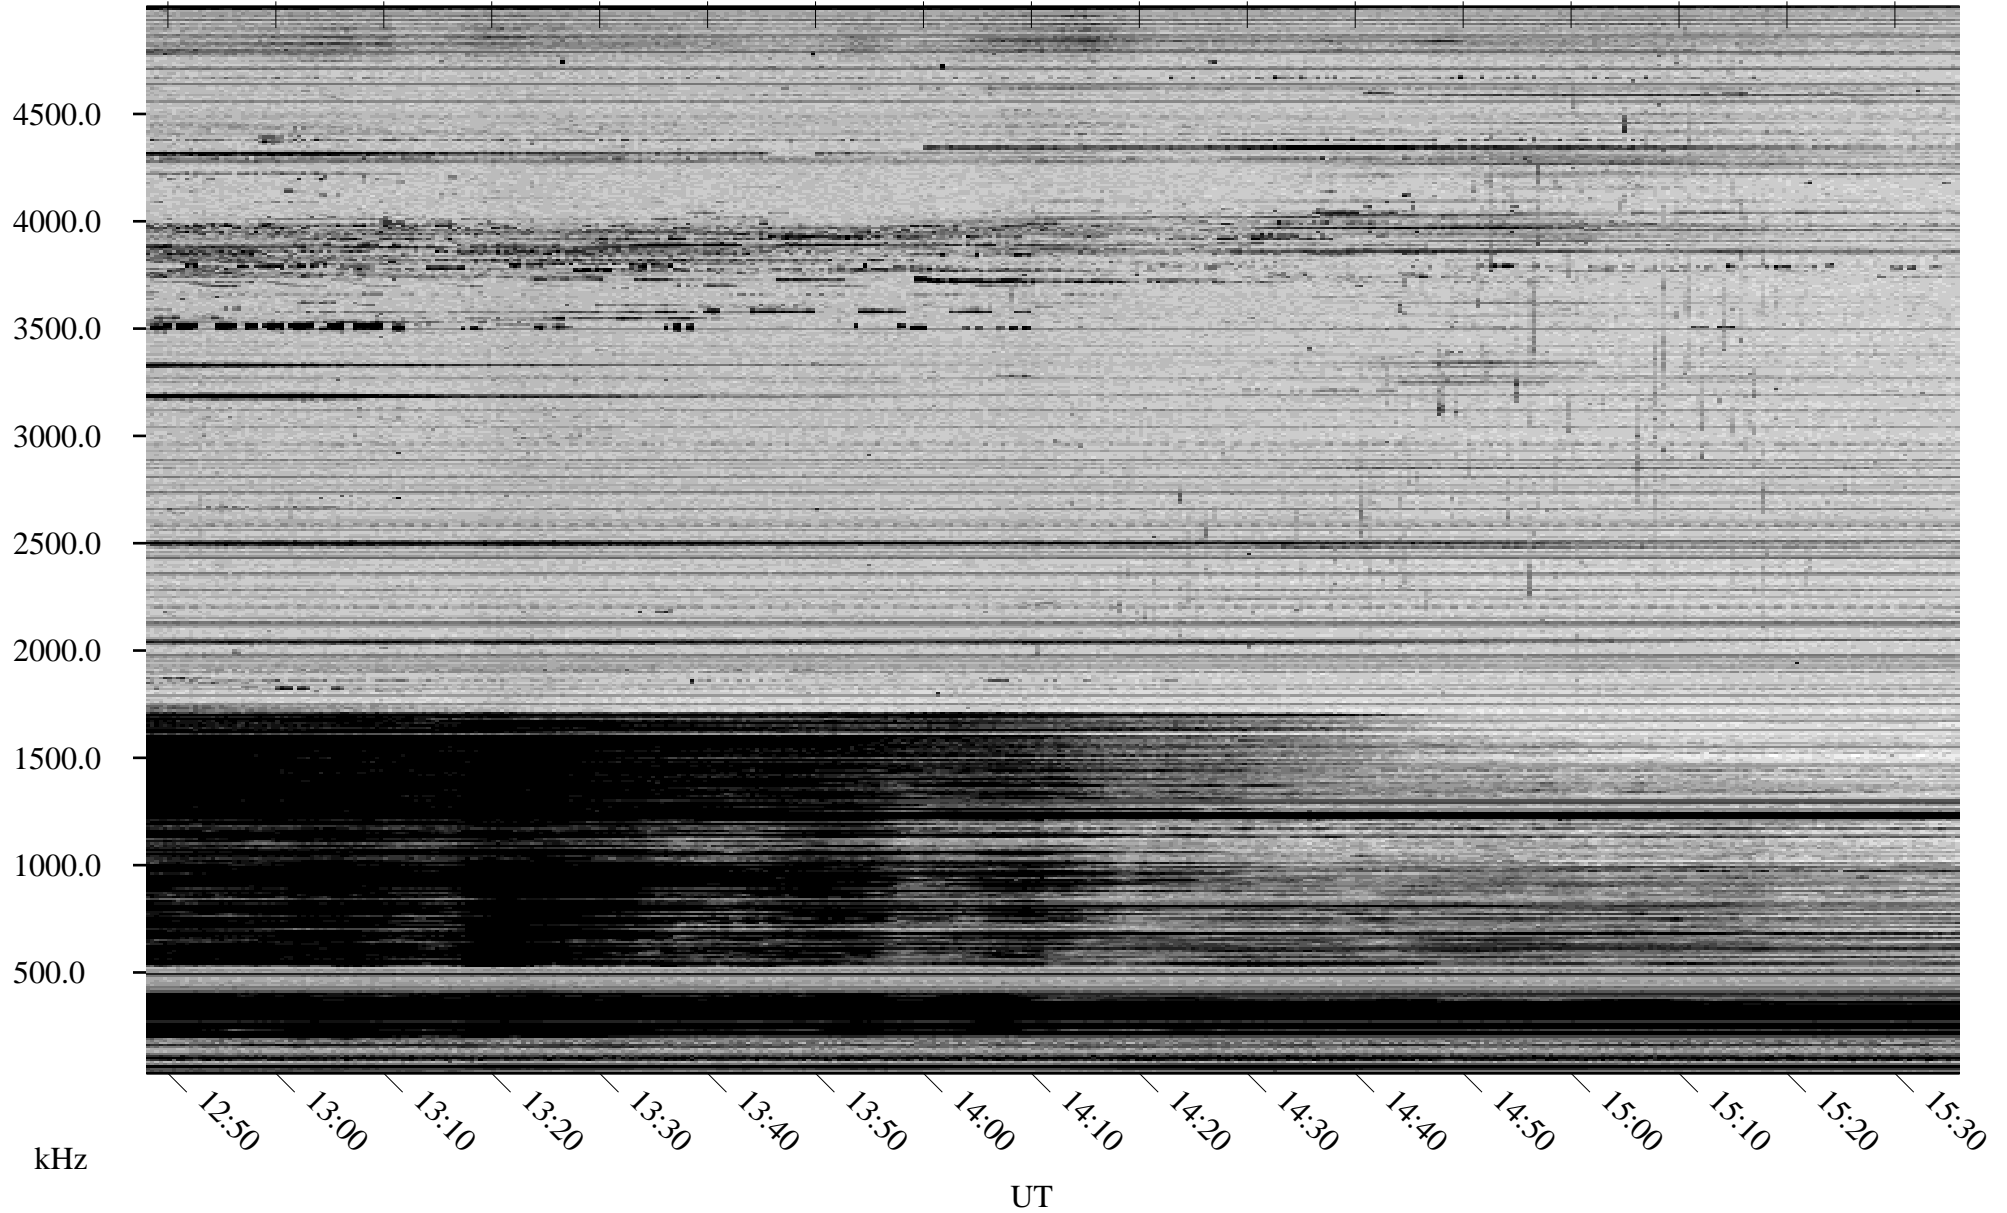

# 12/27/2006 Churchill, Manitoba

Linear Scale    Black = 161    White = 15

CH06360L.R00m max\_12

# 12/27/2006 Churchill, Manitoba

Linear Scale    Black = 161    White = 15

CH06360L.R00m max\_12

Page 7