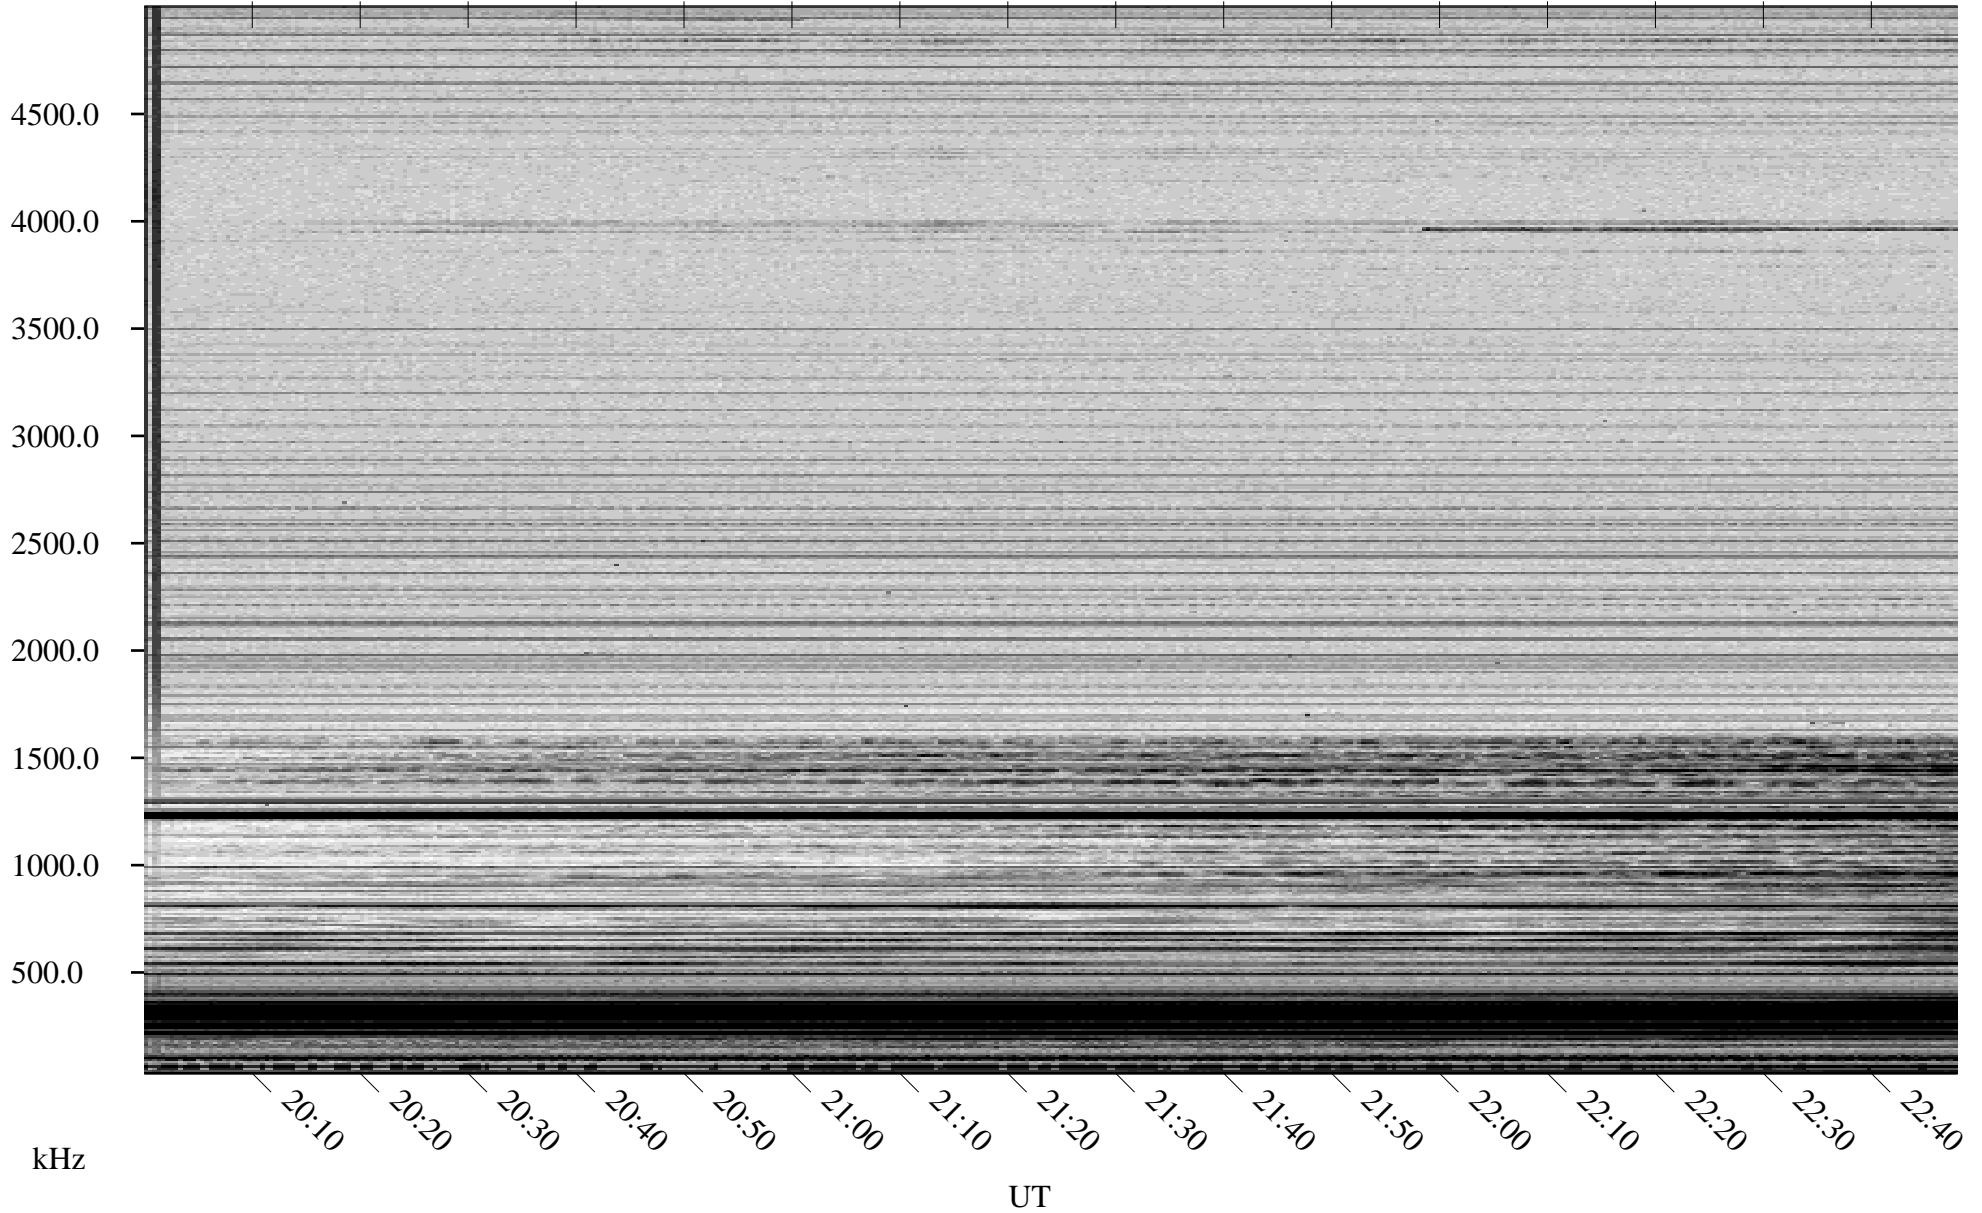

# 12/26/2006 Churchill, Manitoba

Linear Scale    Black = 161    White = 15

CH06360L.R00m max\_12

Page 1

# 12/26/2006 Churchill, Manitoba

Linear Scale    Black = 161    White = 15

CH06360L.R00m max\_12

Page 2

# 12/27/2006 Churchill, Manitoba

Linear Scale    Black = 161    White = 15

CH06360L.R00m max\_12

Page 3

# 12/27/2006 Churchill, Manitoba

Linear Scale    Black = 161    White = 15

CH06360L.R00m max\_12

Page 4