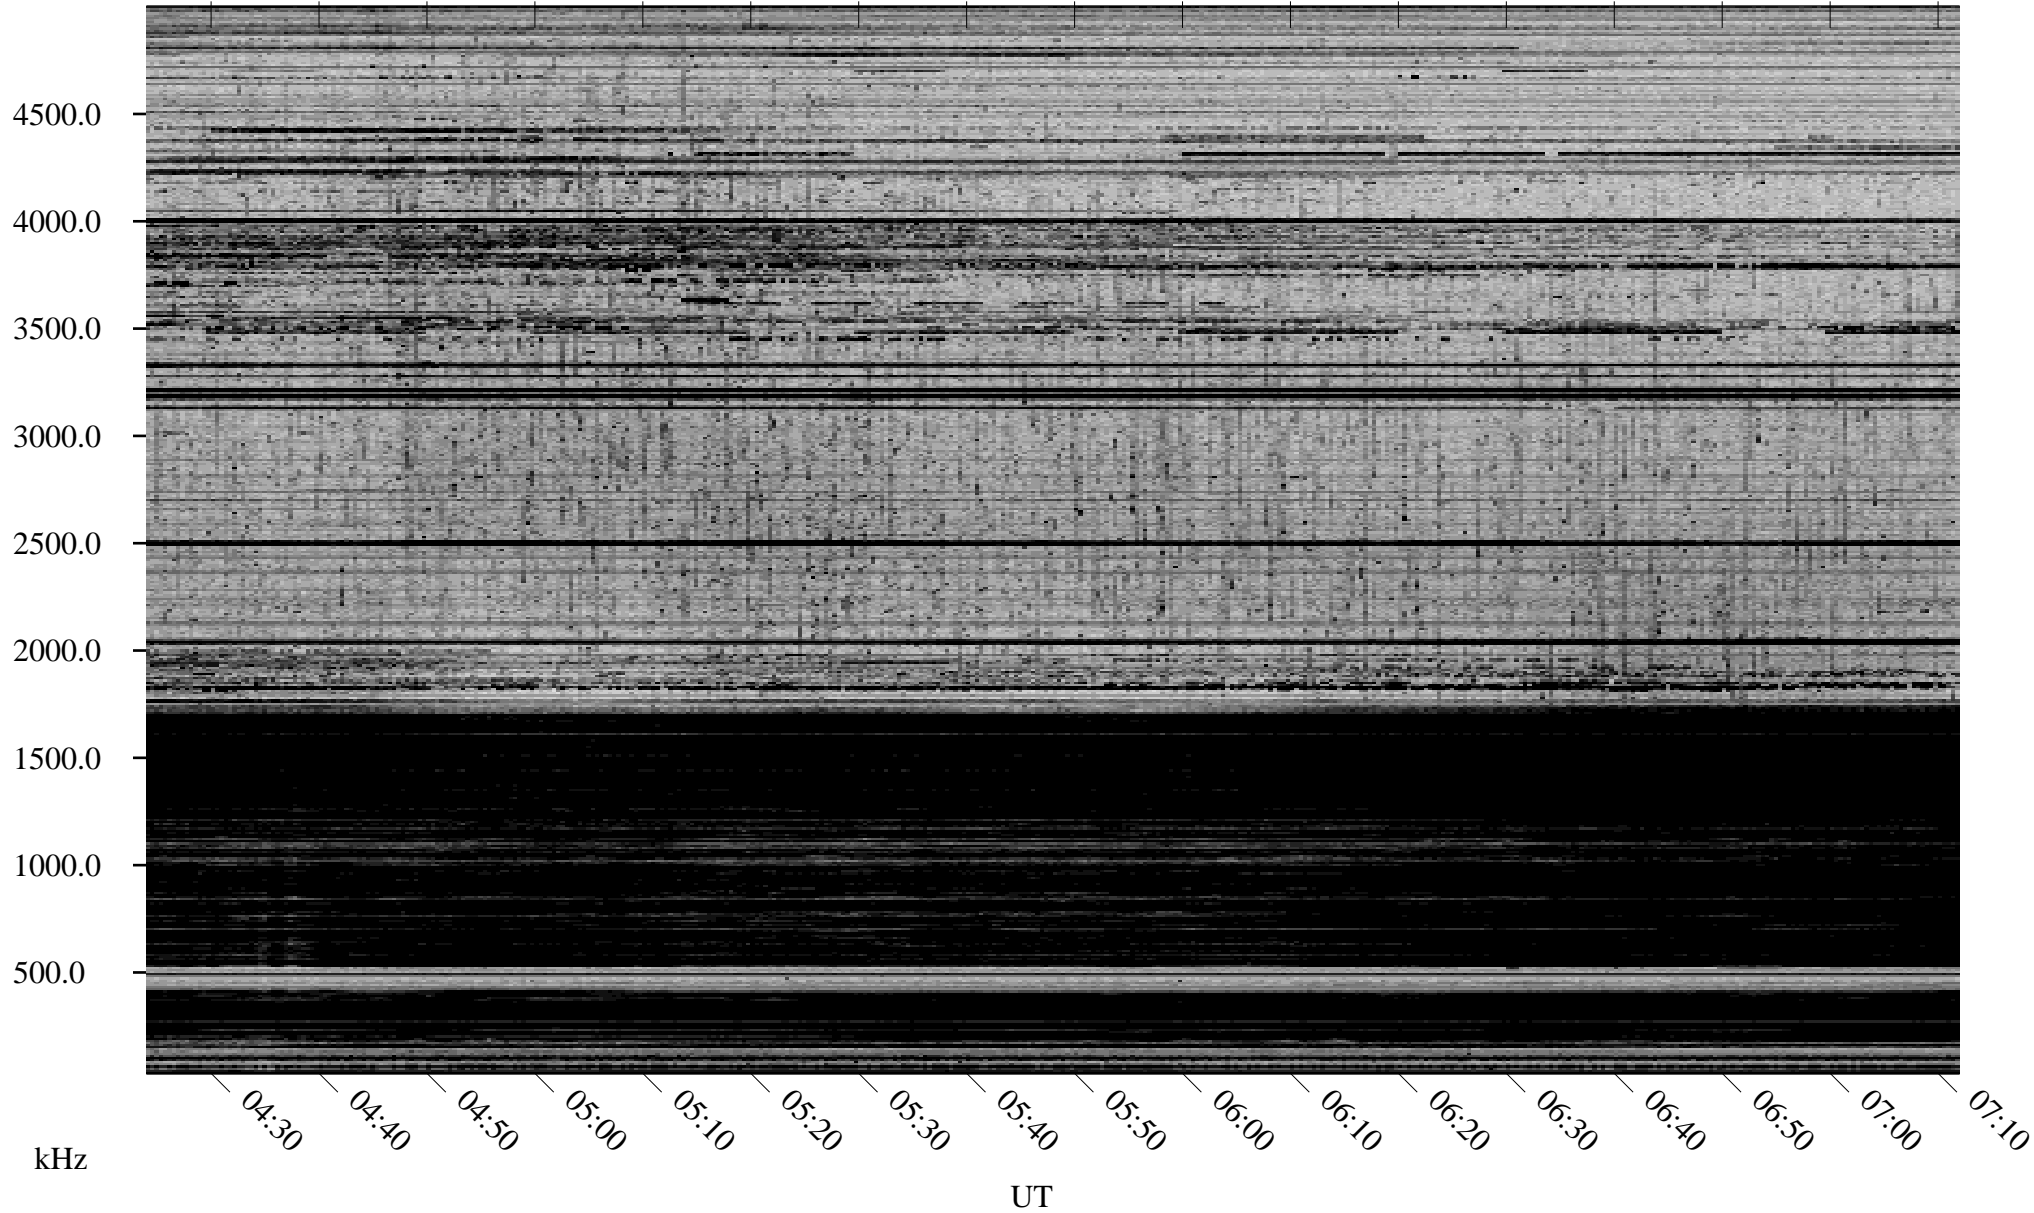

# 12/26/2006 Churchill, Manitoba

Linear Scale    Black = 161    White = 15

CH06360L.R00m max\_12

Page 1

# 12/26/2006 Churchill, Manitoba

Linear Scale    Black = 161    White = 15

CH06360L.R00m max\_12

Page 2

# 12/27/2006 Churchill, Manitoba

Linear Scale    Black = 161    White = 15

CH06360L.R00m max\_12

Page 3

# 12/27/2006 Churchill, Manitoba

Linear Scale    Black = 161    White = 15

CH06360L.R00m max\_12

Page 4