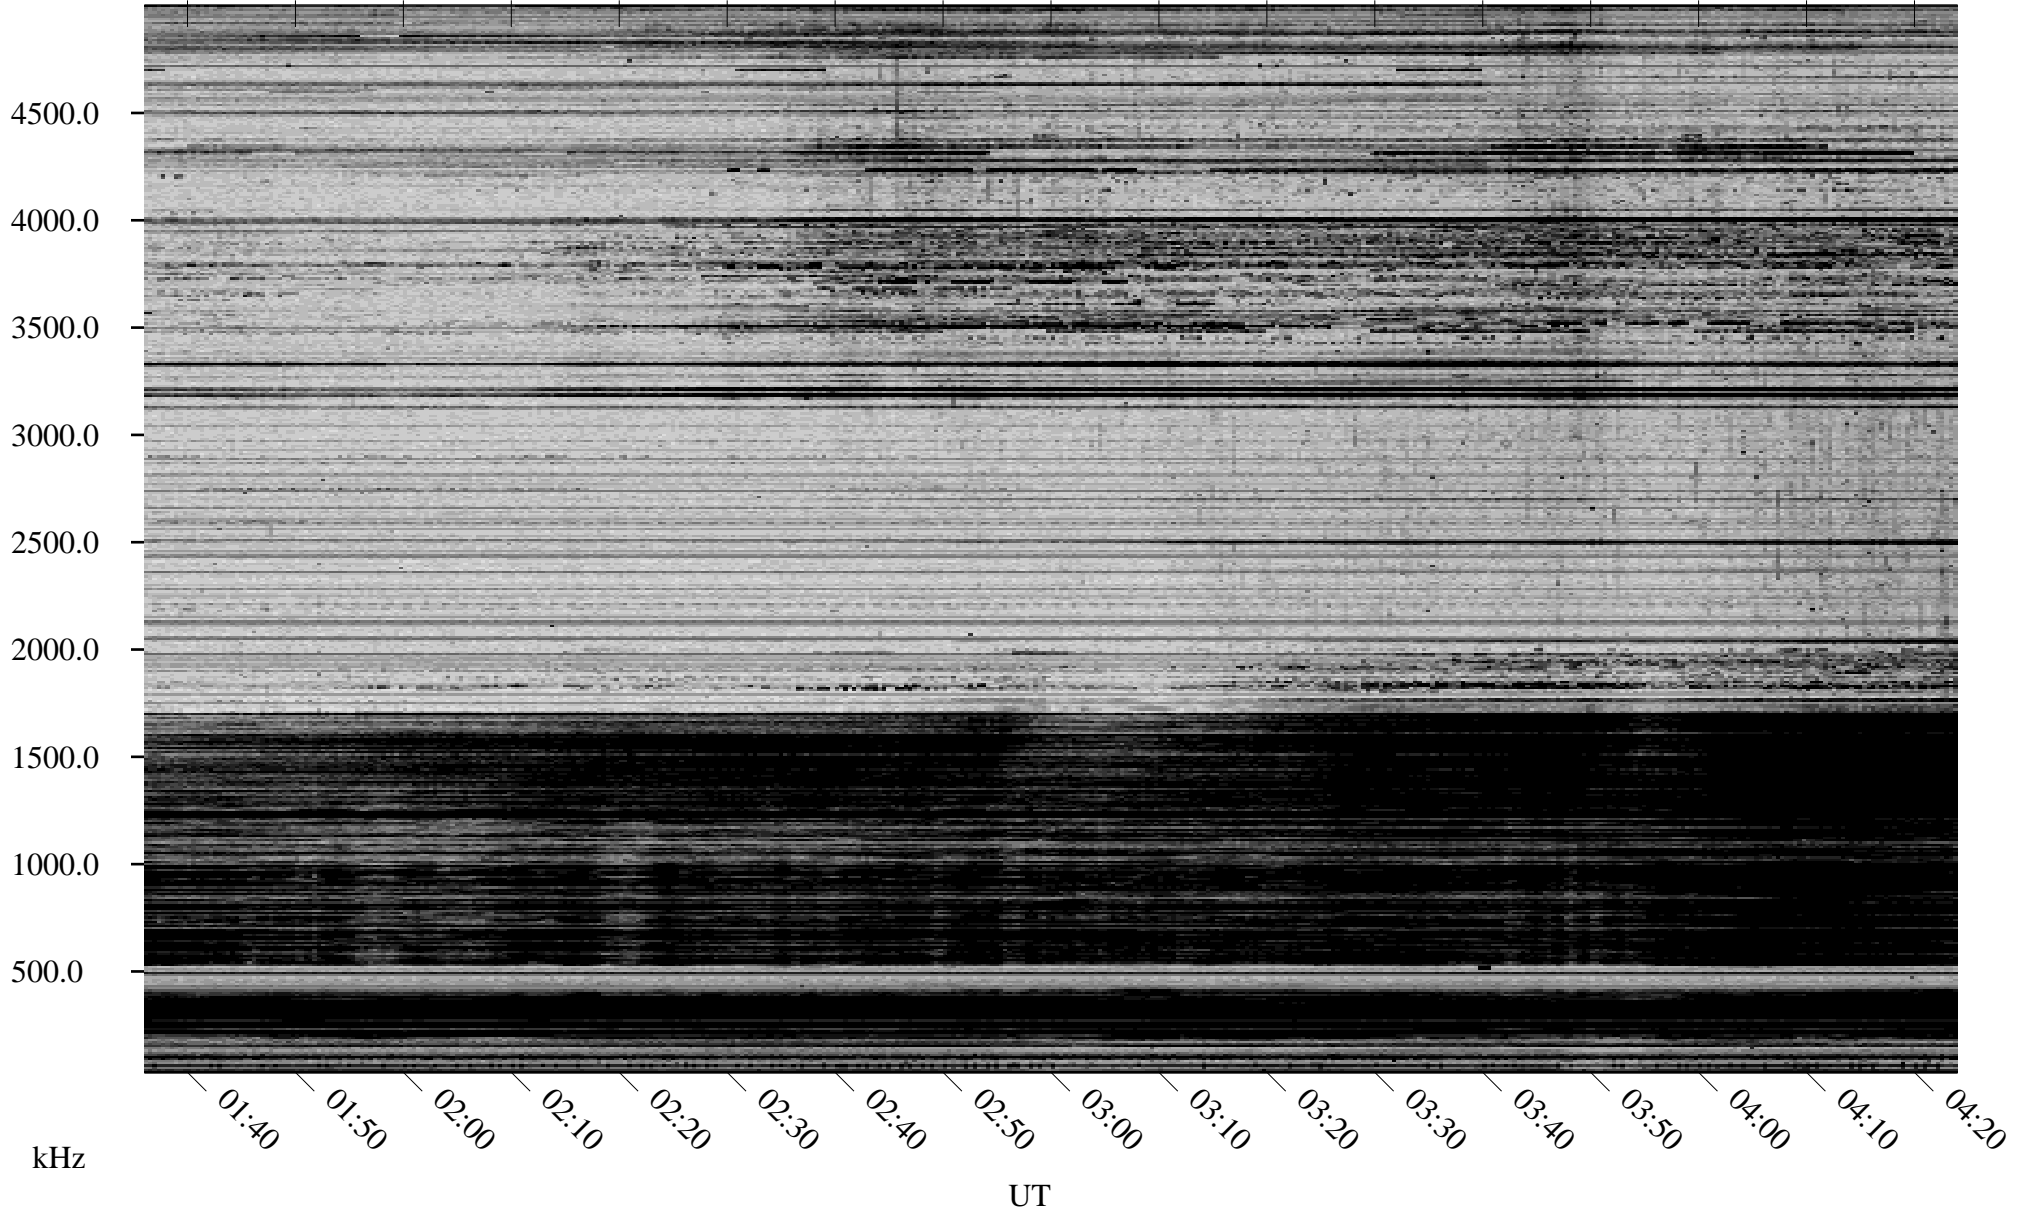

# 12/26/2006 Churchill, Manitoba

Linear Scale    Black = 161    White = 15

CH06360L.R00m max\_12

Page 1

# 12/26/2006 Churchill, Manitoba

Linear Scale    Black = 161    White = 15

CH06360L.R00m max\_12

Page 2

# 12/27/2006 Churchill, Manitoba

Linear Scale    Black = 161    White = 15

CH06360L.R00m max\_12

Page 3

# 12/27/2006 Churchill, Manitoba

Linear Scale    Black = 161    White = 15

CH06360L.R00m max\_12

Page 4