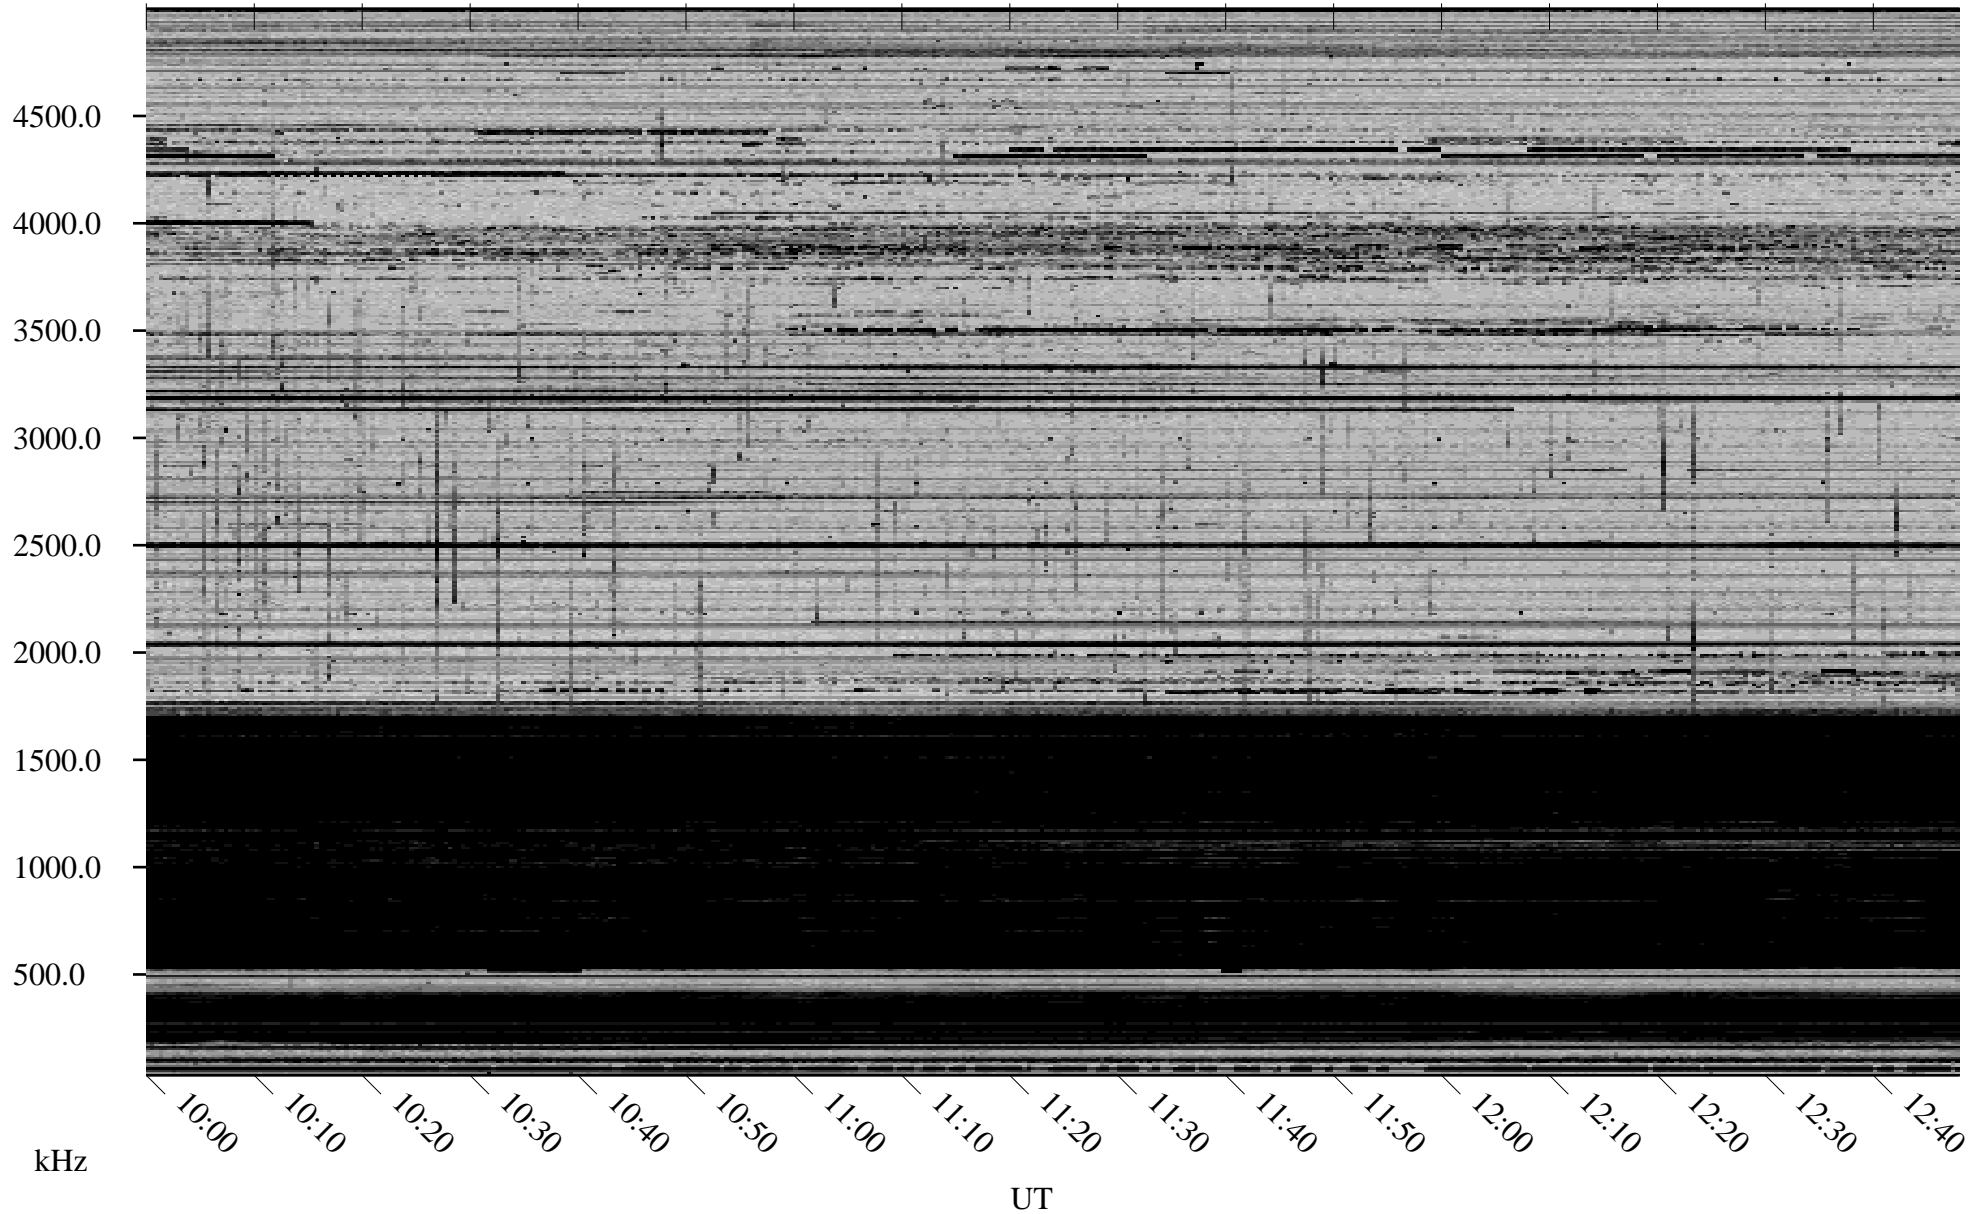

12/27/2006 Churchill, Manitoba

Linear Scale Black = 161 White = 15

CH06361L.R00m max_12

Page 1

12/27/2006 Churchill, Manitoba

Linear Scale Black = 161 White = 15

CH06361L.R00m max_12

Page 2

12/28/2006 Churchill, Manitoba

Linear Scale Black = 161 White = 15

CH06361L.R00m max_12

Page 3

12/28/2006 Churchill, Manitoba

Linear Scale Black = 161 White = 15

CH06361L.R00m max_12

Page 4

12/28/2006 Churchill, Manitoba

Linear Scale Black = 161 White = 15

CH06361L.R00m max_12

Page 5

12/28/2006 Churchill, Manitoba

Linear Scale Black = 161 White = 15

CH06361L.R00m max_12

Page 6

12/28/2006 Churchill, Manitoba

Linear Scale Black = 161 White = 15

CH06361L.R00m max_12

Page 7

12/28/2006 Churchill, Manitoba

Linear Scale Black = 161 White = 15

CH06361L.R00m max_12

Page 8