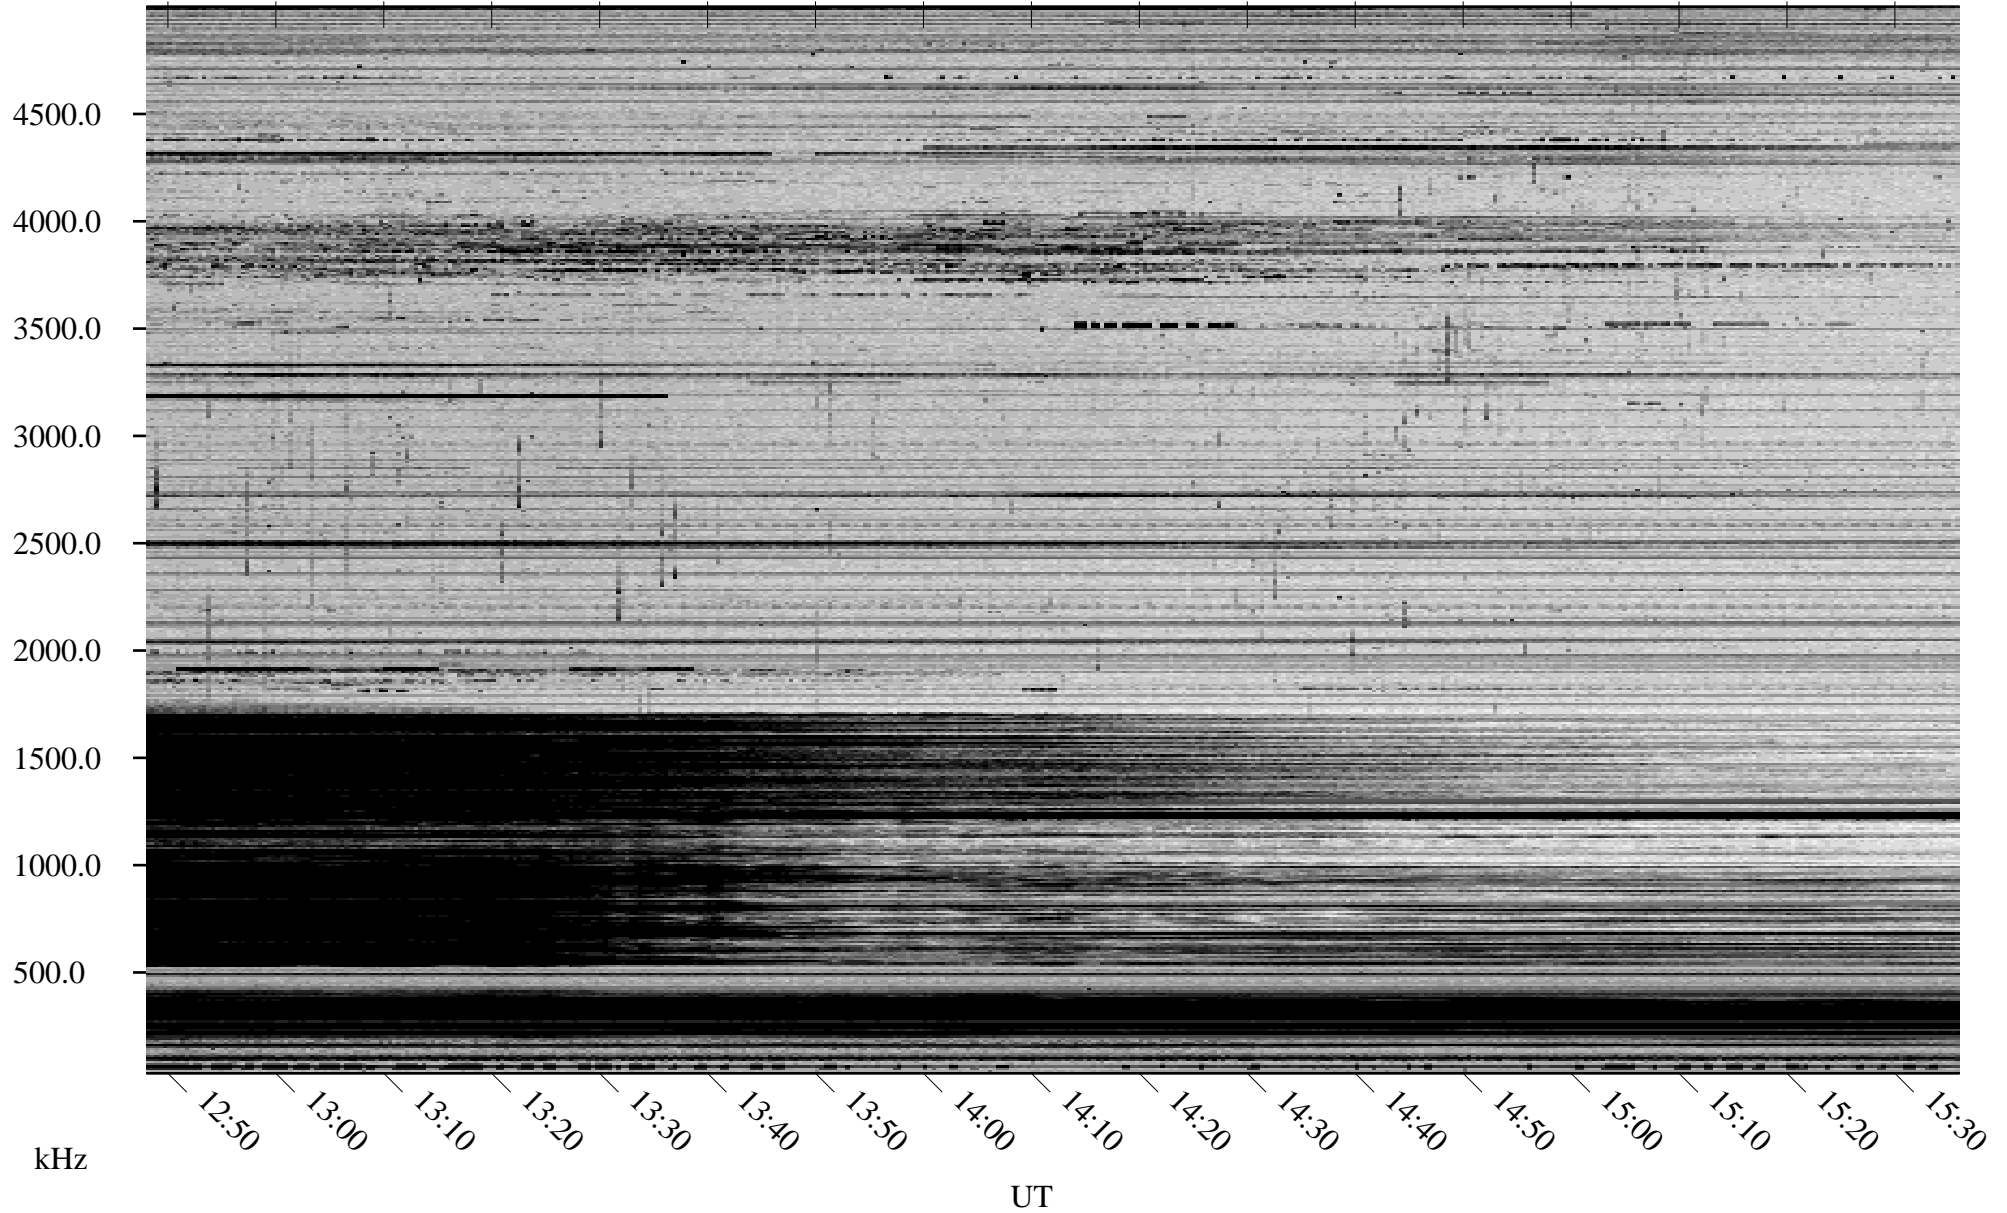

12/27/2006 Churchill, Manitoba

Linear Scale Black = 161 White = 15

CH06361L.R00m max_12

Page 1

12/27/2006 Churchill, Manitoba

Linear Scale Black = 161 White = 15

CH06361L.R00m max_12

Page 2

12/28/2006 Churchill, Manitoba

Linear Scale Black = 161 White = 15

CH06361L.R00m max_12

Page 3

12/28/2006 Churchill, Manitoba

Linear Scale Black = 161 White = 15

CH06361L.R00m max_12

Page 4

12/28/2006 Churchill, Manitoba

Linear Scale Black = 161 White = 15

CH06361L.R00m max_12

Page 5

12/28/2006 Churchill, Manitoba

Linear Scale Black = 161 White = 15

CH06361L.R00m max_12

Page 6

12/28/2006 Churchill, Manitoba

Linear Scale Black = 161 White = 15

CH06361L.R00m max_12

Page 7

12/28/2006 Churchill, Manitoba

Linear Scale Black = 161 White = 15

CH06361L.R00m max_12

Page 8