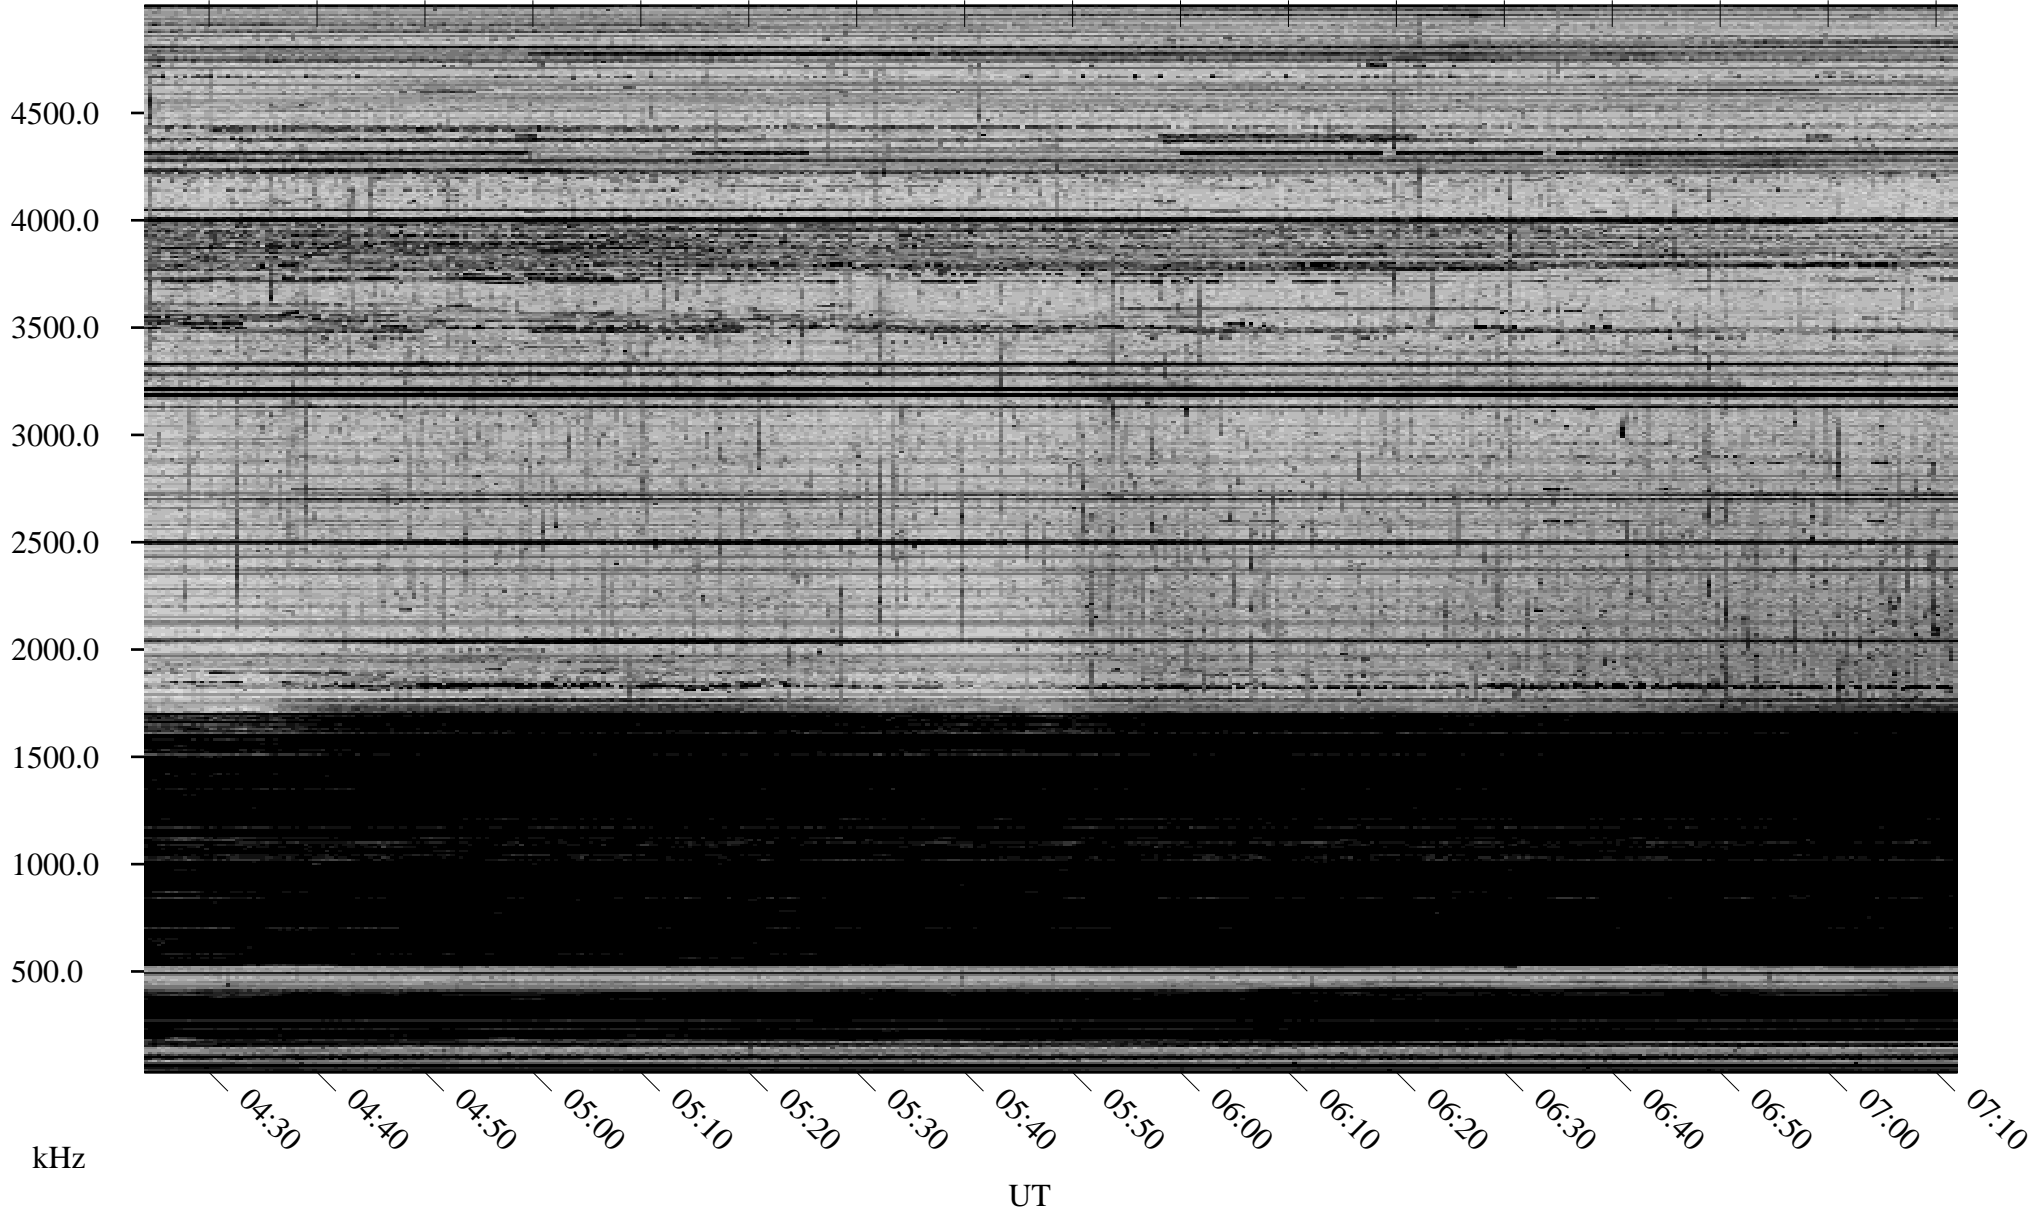

12/27/2006 Churchill, Manitoba

Linear Scale Black = 161 White = 15

CH06361L.R00m max_12

Page 1

12/27/2006 Churchill, Manitoba

Linear Scale Black = 161 White = 15

CH06361L.R00m max_12

Page 2

12/28/2006 Churchill, Manitoba

Linear Scale Black = 161 White = 15

CH06361L.R00m max_12

Page 3

12/28/2006 Churchill, Manitoba

Linear Scale Black = 161 White = 15

CH06361L.R00m max_12

Page 4

12/28/2006 Churchill, Manitoba

Linear Scale Black = 161 White = 15

CH06361L.R00m max_12

Page 5

12/28/2006 Churchill, Manitoba

Linear Scale Black = 161 White = 15

CH06361L.R00m max_12

Page 6

12/28/2006 Churchill, Manitoba

Linear Scale Black = 161 White = 15

CH06361L.R00m max_12

Page 7

12/28/2006 Churchill, Manitoba

Linear Scale Black = 161 White = 15

CH06361L.R00m max_12

Page 8