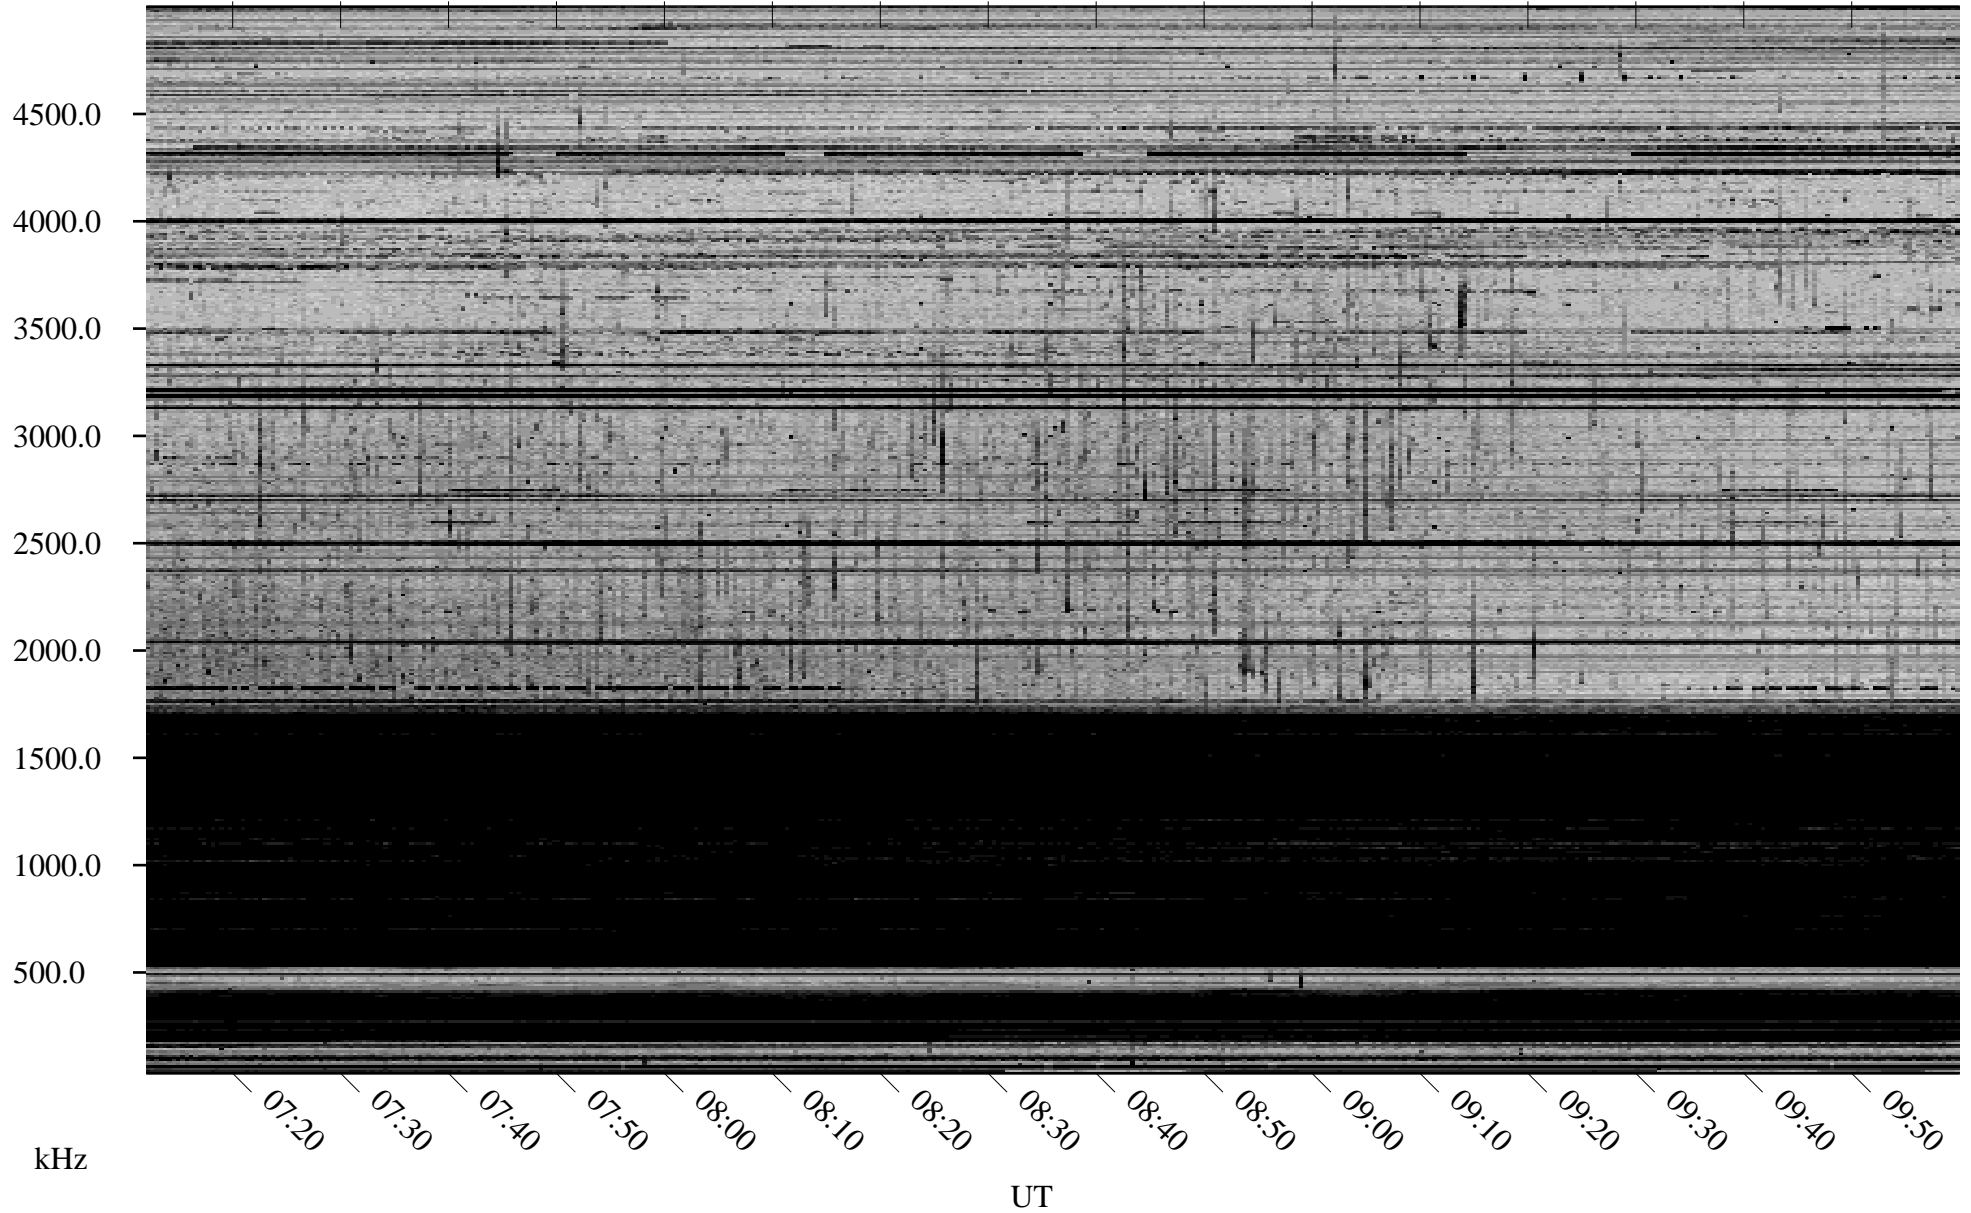

12/27/2006 Churchill, Manitoba

Linear Scale Black = 161 White = 15

CH06361L.R00m max_12

Page 1

12/27/2006 Churchill, Manitoba

Linear Scale Black = 161 White = 15

CH06361L.R00m max_12

Page 2

12/28/2006 Churchill, Manitoba

Linear Scale Black = 161 White = 15

CH06361L.R00m max_12

Page 3

12/28/2006 Churchill, Manitoba

Linear Scale Black = 161 White = 15

CH06361L.R00m max_12

Page 4

12/28/2006 Churchill, Manitoba

Linear Scale Black = 161 White = 15

CH06361L.R00m max_12

Page 5

12/28/2006 Churchill, Manitoba

Linear Scale Black = 161 White = 15

CH06361L.R00m max_12

Page 6

12/28/2006 Churchill, Manitoba

Linear Scale Black = 161 White = 15

CH06361L.R00m max_12

Page 7

12/28/2006 Churchill, Manitoba

Linear Scale Black = 161 White = 15

CH06361L.R00m max_12

Page 8