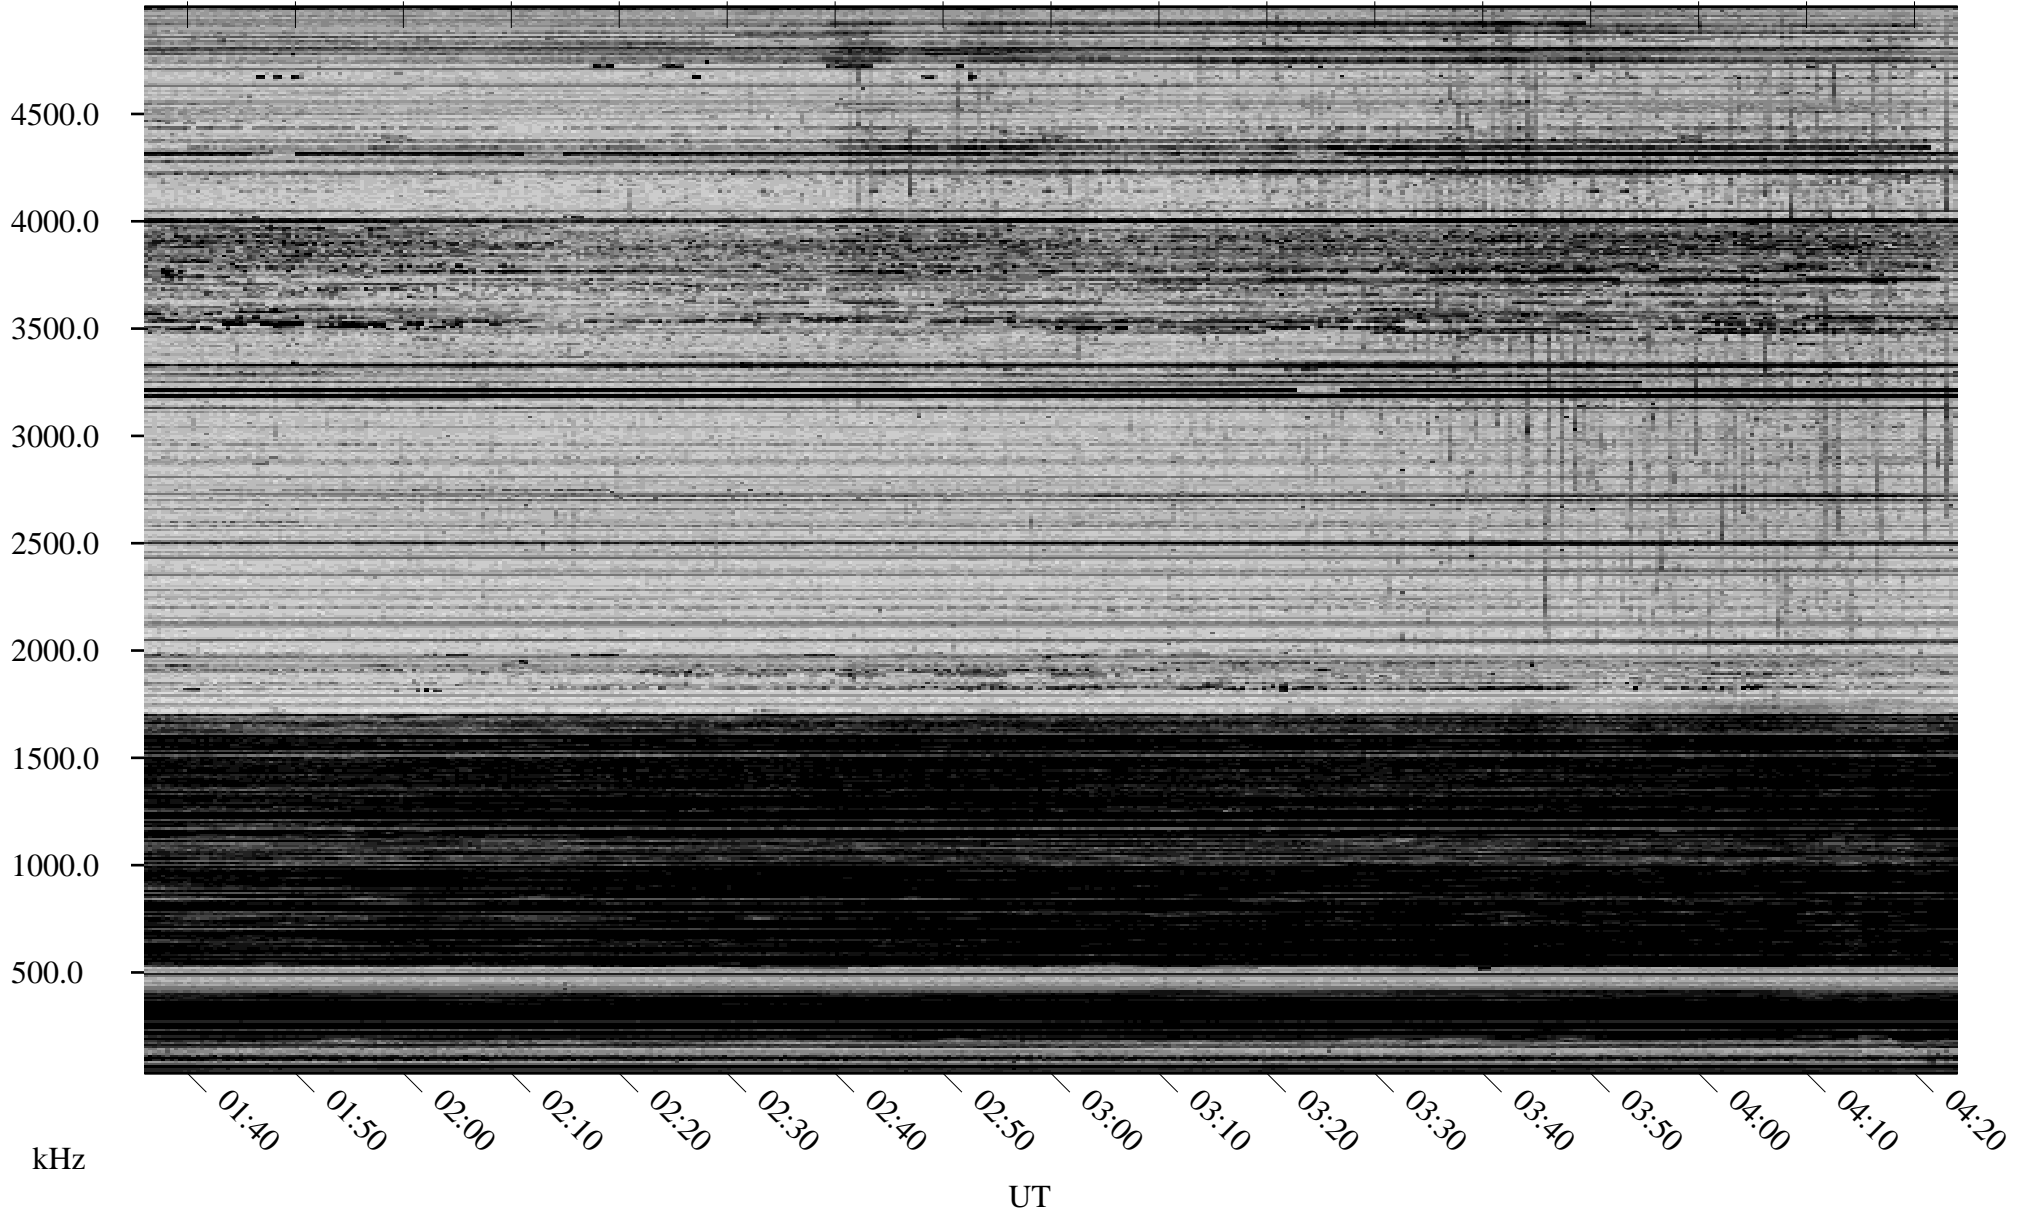

12/27/2006 Churchill, Manitoba

Linear Scale Black = 161 White = 15

CH06361L.R00m max_12

Page 1

12/27/2006 Churchill, Manitoba

Linear Scale Black = 161 White = 15

CH06361L.R00m max_12

Page 2

12/28/2006 Churchill, Manitoba

Linear Scale Black = 161 White = 15

CH06361L.R00m max_12

Page 3

12/28/2006 Churchill, Manitoba

Linear Scale Black = 161 White = 15

CH06361L.R00m max_12

Page 4

12/28/2006 Churchill, Manitoba

Linear Scale Black = 161 White = 15

CH06361L.R00m max_12

Page 5

12/28/2006 Churchill, Manitoba

Linear Scale Black = 161 White = 15

CH06361L.R00m max_12

Page 6

12/28/2006 Churchill, Manitoba

Linear Scale Black = 161 White = 15

CH06361L.R00m max_12

Page 7

12/28/2006 Churchill, Manitoba

Linear Scale Black = 161 White = 15

CH06361L.R00m max_12

Page 8