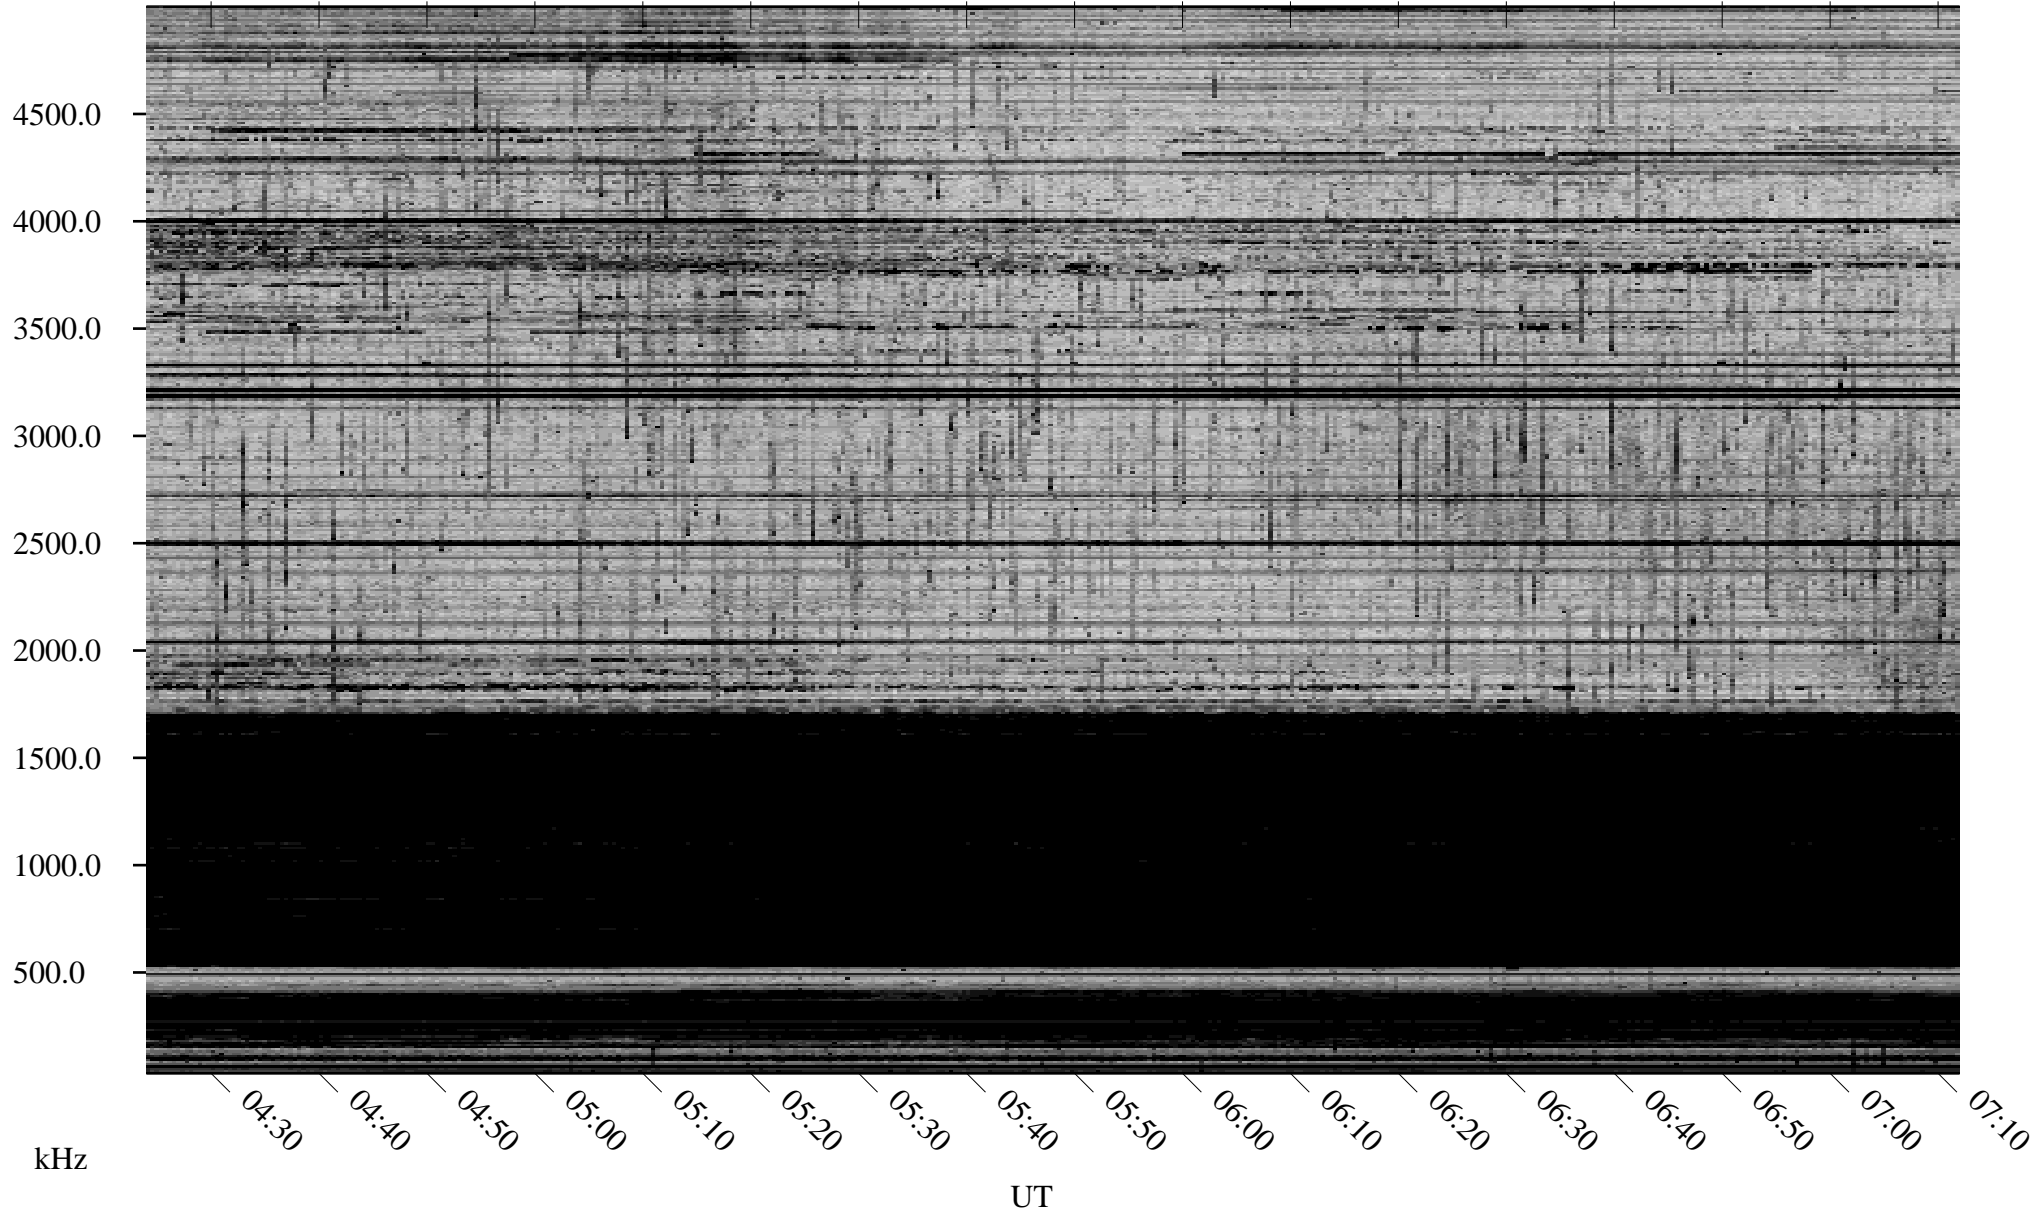

12/28/2006 Churchill, Manitoba

Linear Scale Black = 161 White = 15

CH06362L.R00m max_12

Page 1

12/28/2006 Churchill, Manitoba

Linear Scale Black = 161 White = 15

CH06362L.R00m max_12

Page 2

12/29/2006 Churchill, Manitoba

Linear Scale Black = 161 White = 15

CH06362L.R00m max_12

Page 3

12/29/2006 Churchill, Manitoba

Linear Scale Black = 161 White = 15

CH06362L.R00m max_12

Page 4

12/29/2006 Churchill, Manitoba

Linear Scale Black = 161 White = 15

CH06362L.R00m max_12

Page 5

12/29/2006 Churchill, Manitoba

Linear Scale Black = 161 White = 15

CH06362L.R00m max_12

Page 6

12/29/2006 Churchill, Manitoba

Linear Scale Black = 161 White = 15

CH06362L.R00m max_12

Page 7

12/29/2006 Churchill, Manitoba

Linear Scale Black = 161 White = 15

CH06362L.R00m max_12