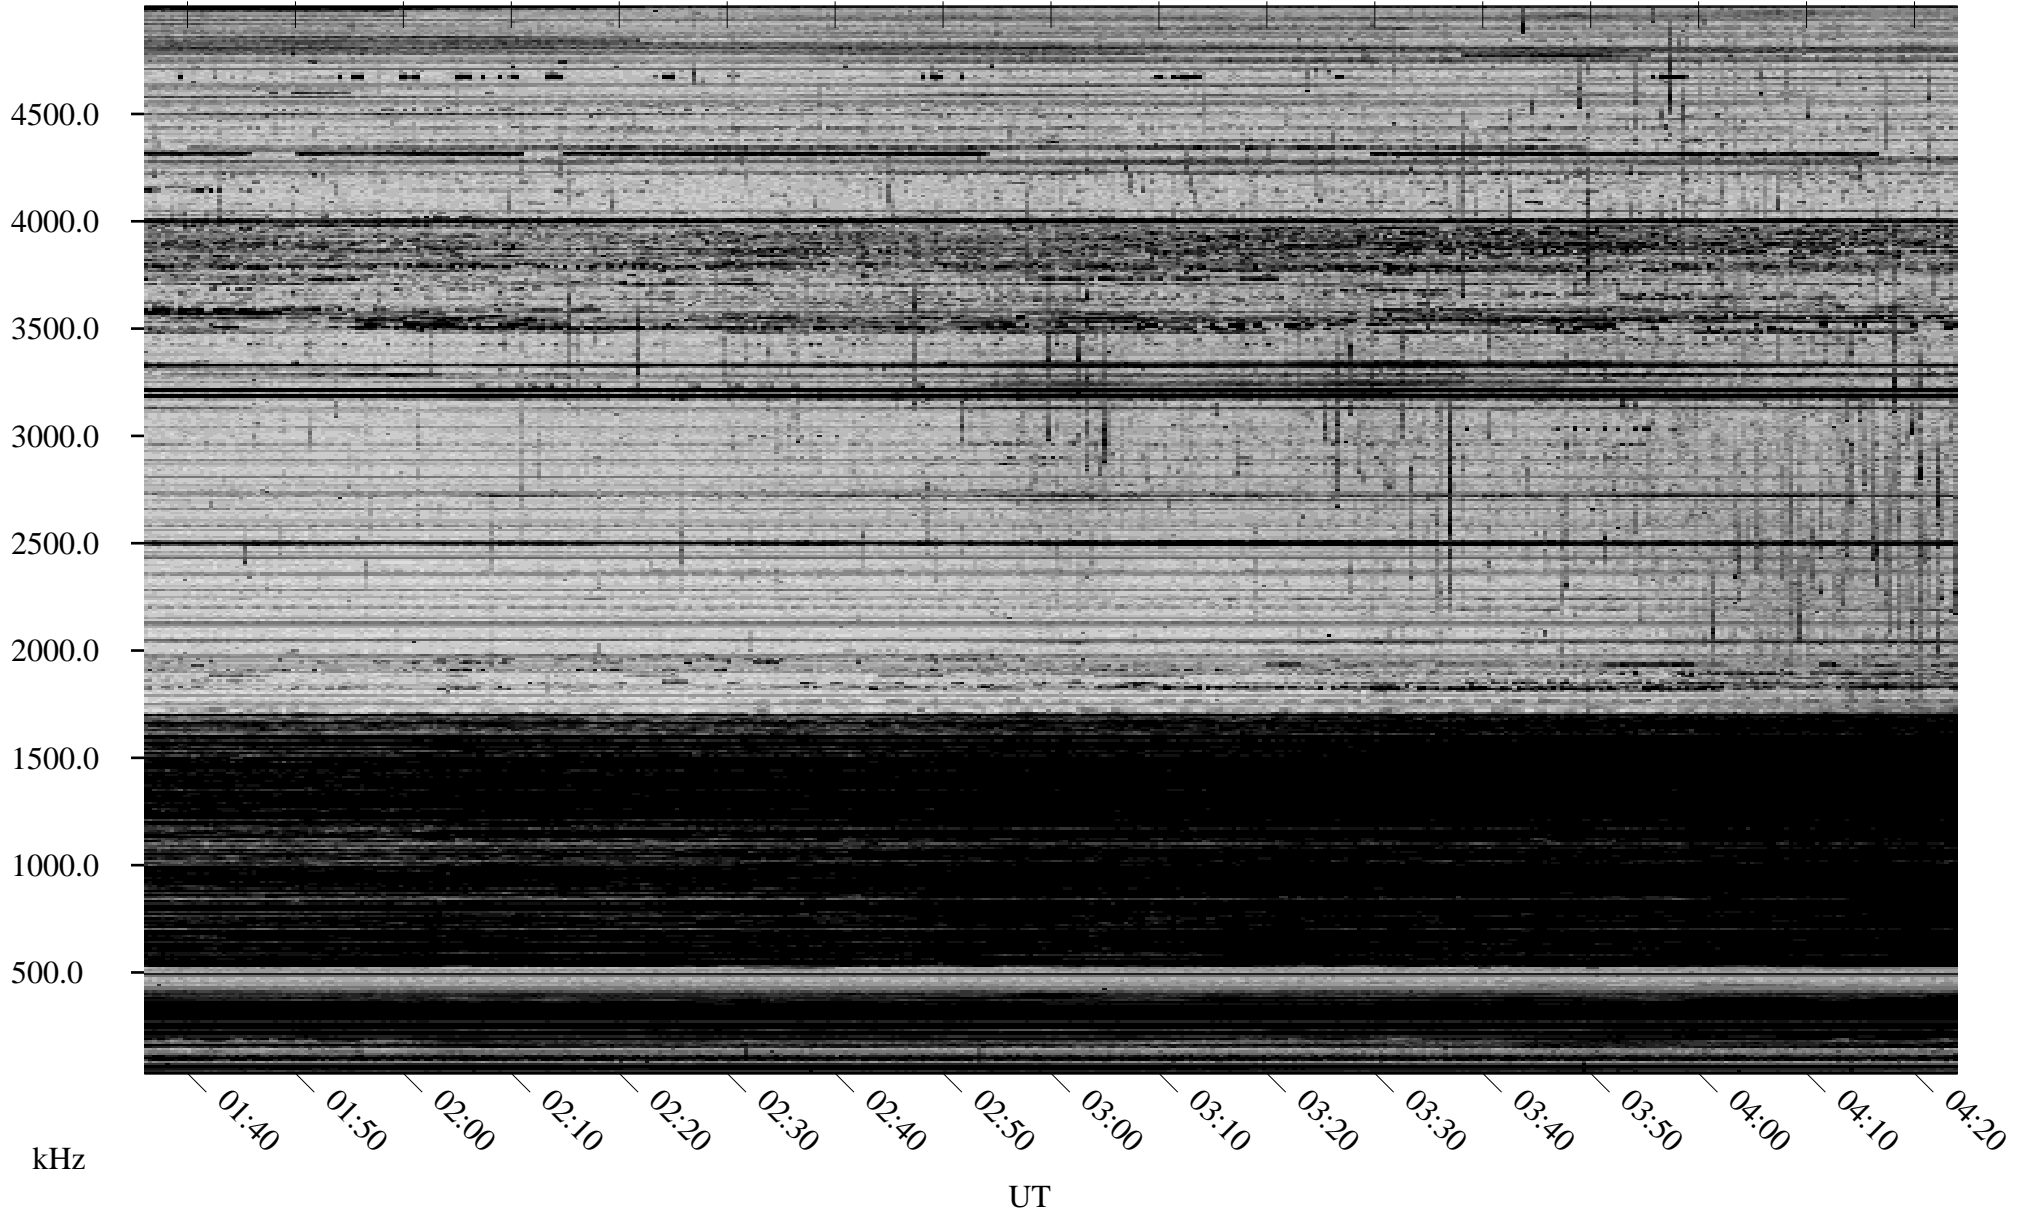

12/28/2006 Churchill, Manitoba

Linear Scale Black = 161 White = 15

CH06362L.R00m max_12

Page 1

12/28/2006 Churchill, Manitoba

Linear Scale Black = 161 White = 15

CH06362L.R00m max_12

Page 2

12/29/2006 Churchill, Manitoba

Linear Scale Black = 161 White = 15

CH06362L.R00m max_12

Page 3

12/29/2006 Churchill, Manitoba

Linear Scale Black = 161 White = 15

CH06362L.R00m max_12

Page 4

12/29/2006 Churchill, Manitoba

Linear Scale Black = 161 White = 15

CH06362L.R00m max_12

Page 5

12/29/2006 Churchill, Manitoba

Linear Scale Black = 161 White = 15

CH06362L.R00m max_12

Page 6

12/29/2006 Churchill, Manitoba

Linear Scale Black = 161 White = 15

CH06362L.R00m max_12

Page 7

12/29/2006 Churchill, Manitoba

Linear Scale Black = 161 White = 15

CH06362L.R00m max_12