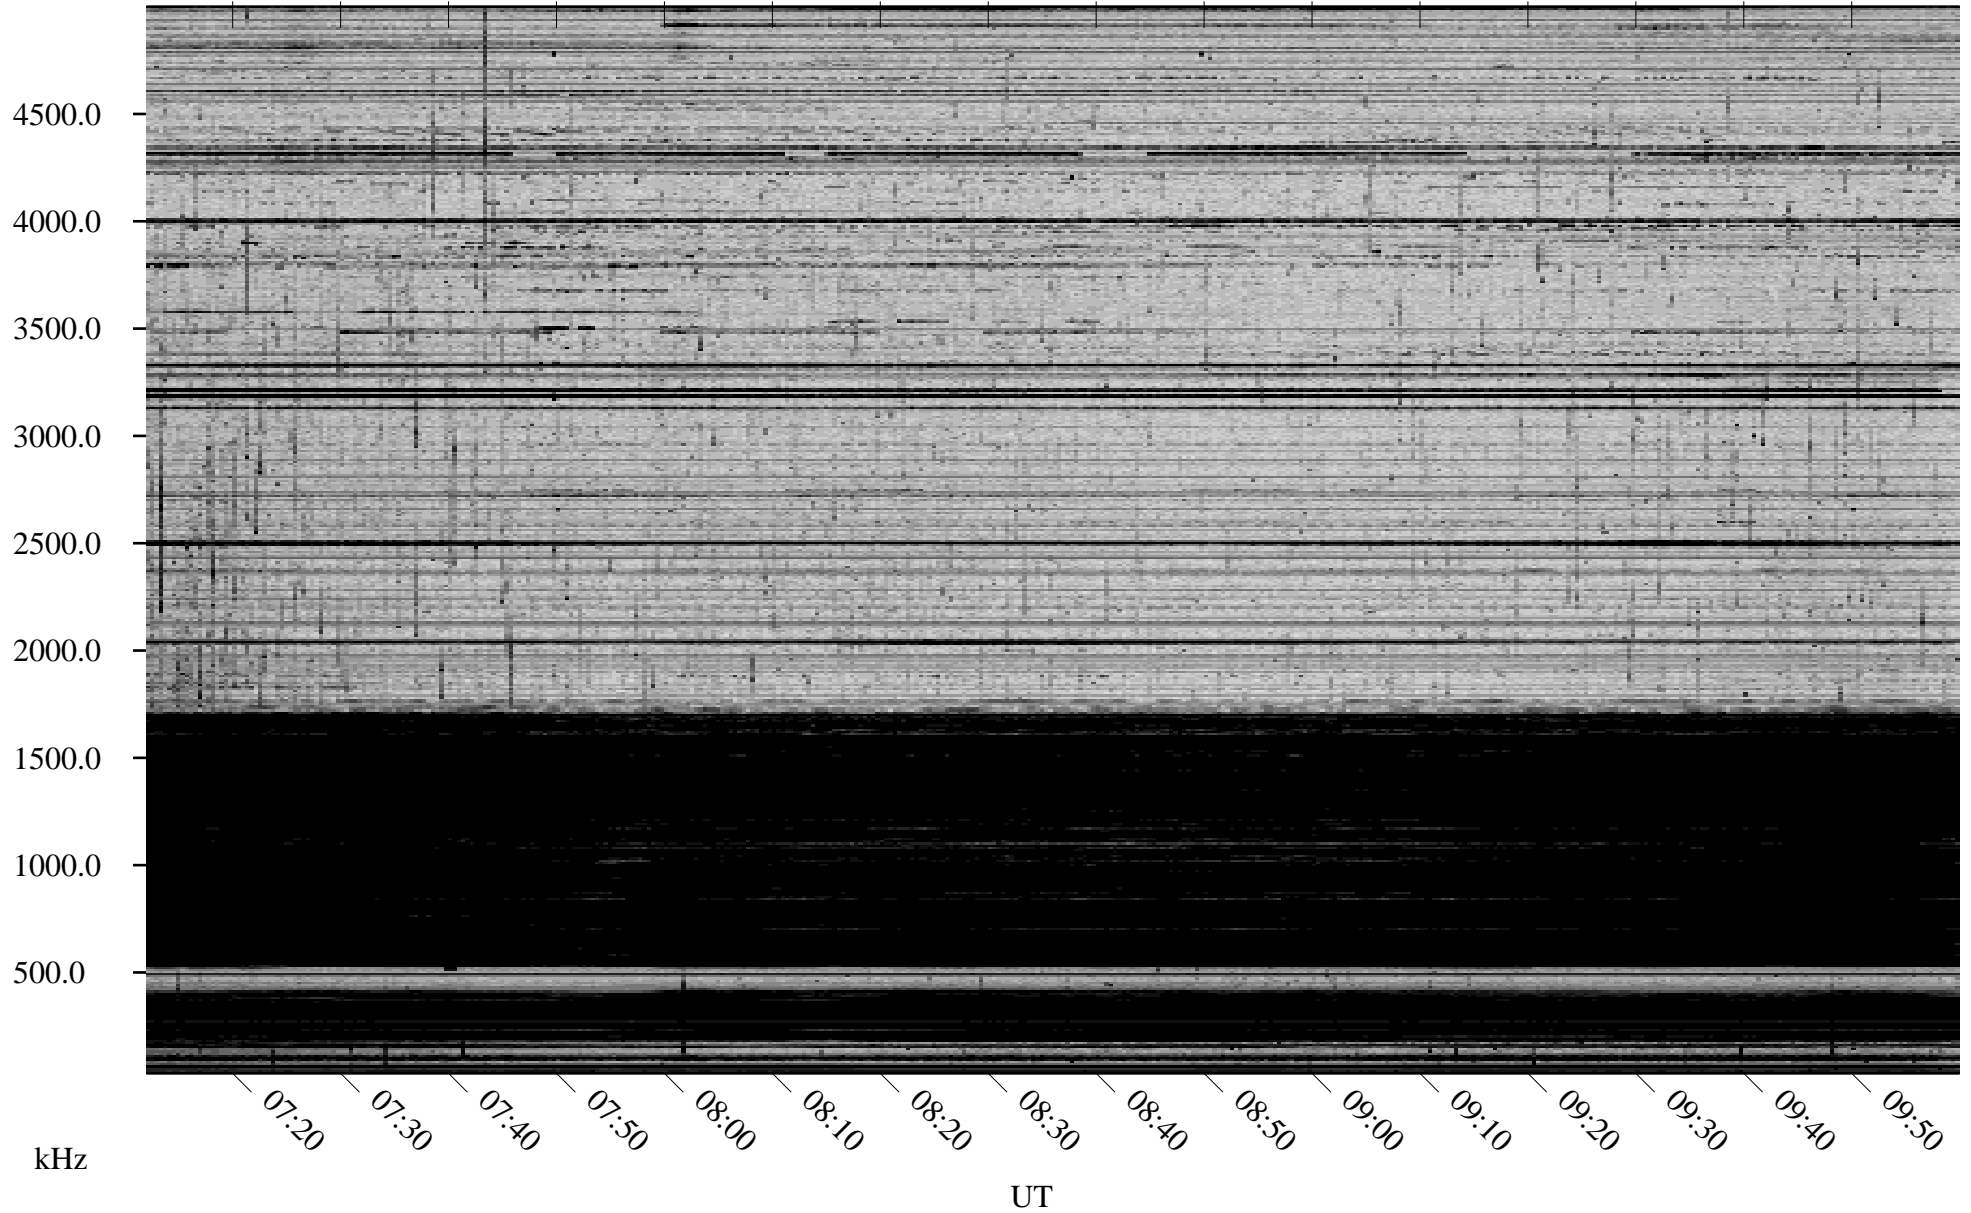

12/28/2006 Churchill, Manitoba

Linear Scale Black = 161 White = 15

CH06362L.R00m max_12

Page 1

12/28/2006 Churchill, Manitoba

Linear Scale Black = 161 White = 15

CH06362L.R00m max_12

Page 2

12/29/2006 Churchill, Manitoba

Linear Scale Black = 161 White = 15

CH06362L.R00m max_12

Page 3

12/29/2006 Churchill, Manitoba

Linear Scale Black = 161 White = 15

CH06362L.R00m max_12

Page 4

12/29/2006 Churchill, Manitoba

Linear Scale Black = 161 White = 15

CH06362L.R00m max_12

Page 5

12/29/2006 Churchill, Manitoba

Linear Scale Black = 161 White = 15

CH06362L.R00m max_12

Page 6

12/29/2006 Churchill, Manitoba

Linear Scale Black = 161 White = 15

CH06362L.R00m max_12

Page 7

12/29/2006 Churchill, Manitoba

Linear Scale Black = 161 White = 15

CH06362L.R00m max_12