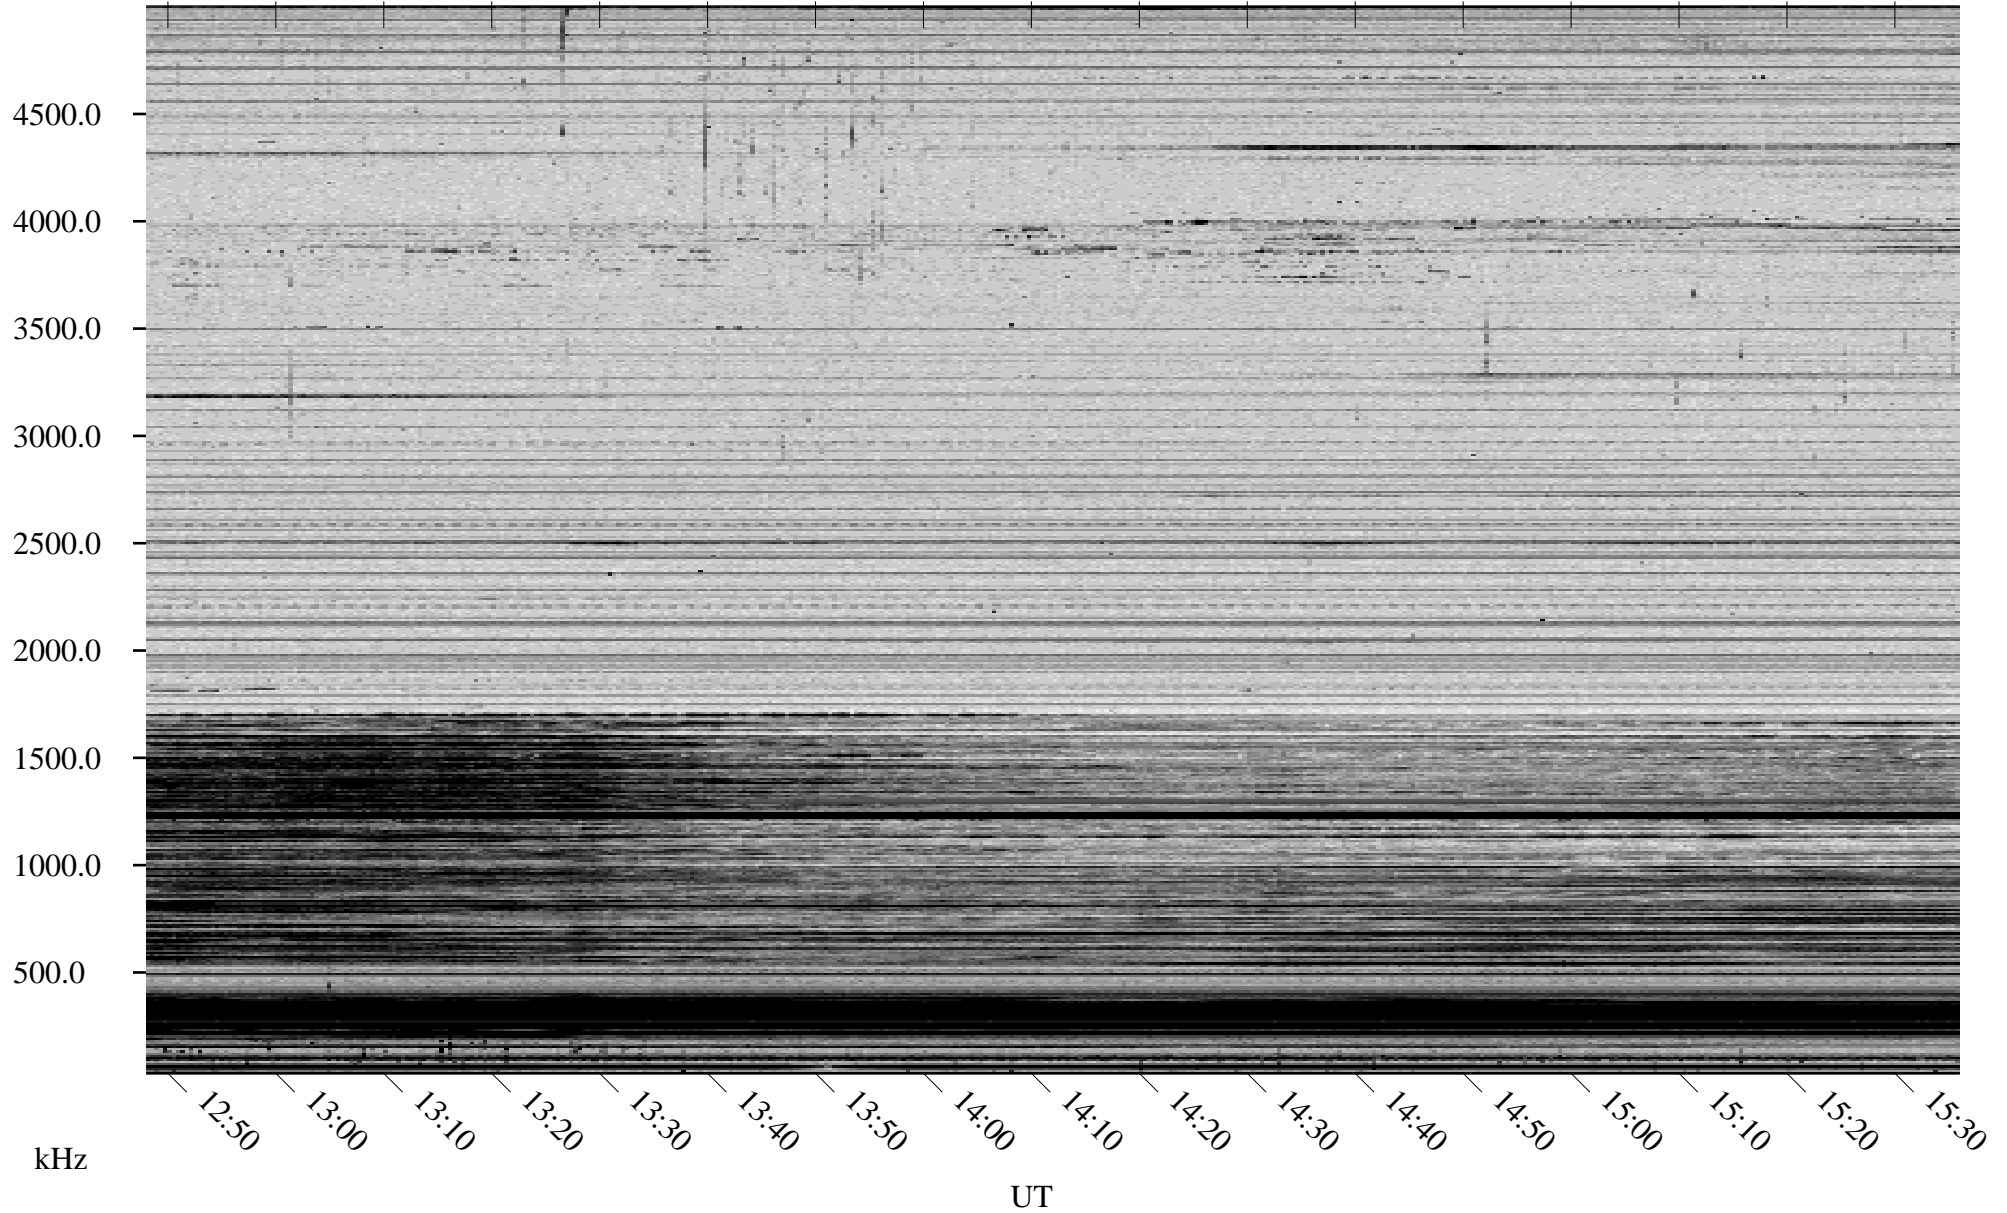

12/28/2006 Churchill, Manitoba

Linear Scale Black = 161 White = 15

CH06362L.R00m max_12

Page 1

12/28/2006 Churchill, Manitoba

Linear Scale Black = 161 White = 15

CH06362L.R00m max_12

Page 2

12/29/2006 Churchill, Manitoba

Linear Scale Black = 161 White = 15

CH06362L.R00m max_12

Page 3

12/29/2006 Churchill, Manitoba

Linear Scale Black = 161 White = 15

CH06362L.R00m max_12

Page 4

12/29/2006 Churchill, Manitoba

Linear Scale Black = 161 White = 15

CH06362L.R00m max_12

Page 5

12/29/2006 Churchill, Manitoba

Linear Scale Black = 161 White = 15

CH06362L.R00m max_12

Page 6

12/29/2006 Churchill, Manitoba

Linear Scale Black = 161 White = 15

CH06362L.R00m max_12

Page 7

12/29/2006 Churchill, Manitoba

Linear Scale Black = 161 White = 15

CH06362L.R00m max_12