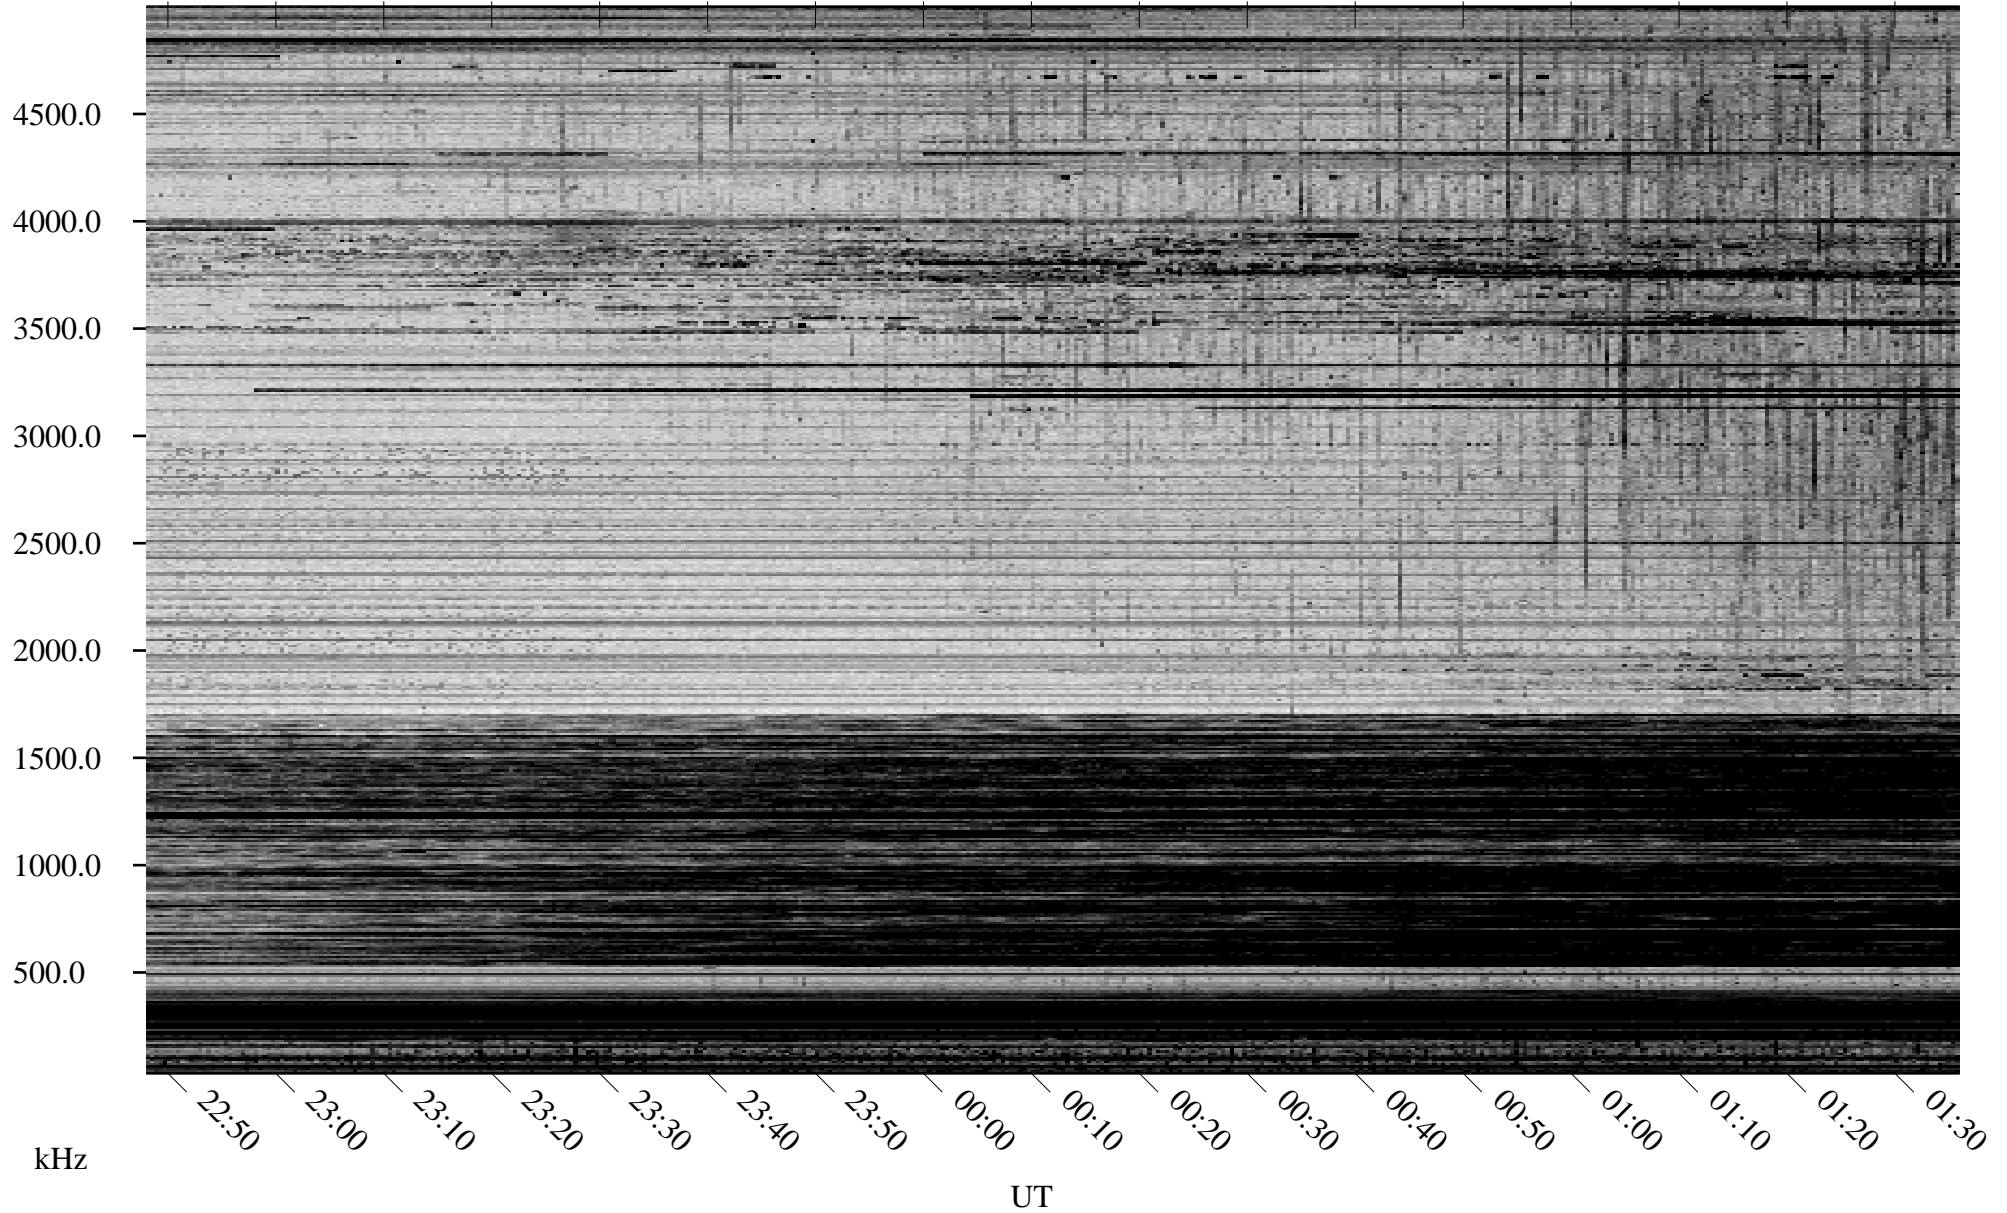

12/29/2006 Churchill, Manitoba

Linear Scale Black = 161 White = 15

CH06363L.R00m max_12

Page 1

12/29/2006 Churchill, Manitoba

Linear Scale Black = 161 White = 15

CH06363L.R00m max_12

Page 2

12/30/2006 Churchill, Manitoba

Linear Scale Black = 161 White = 15

CH06363L.R00m max_12

Page 3

12/30/2006 Churchill, Manitoba

Linear Scale Black = 161 White = 15

CH06363L.R00m max_12

Page 4

12/30/2006 Churchill, Manitoba

Linear Scale Black = 161 White = 15

CH06363L.R00m max_12

Page 5

12/30/2006 Churchill, Manitoba

Linear Scale Black = 161 White = 15

CH06363L.R00m max_12

Page 6

12/30/2006 Churchill, Manitoba

Linear Scale Black = 161 White = 15

CH06363L.R00m max_12

Page 7

12/30/2006 Churchill, Manitoba

Linear Scale Black = 161 White = 15

CH06363L.R00m max_12

Page 8