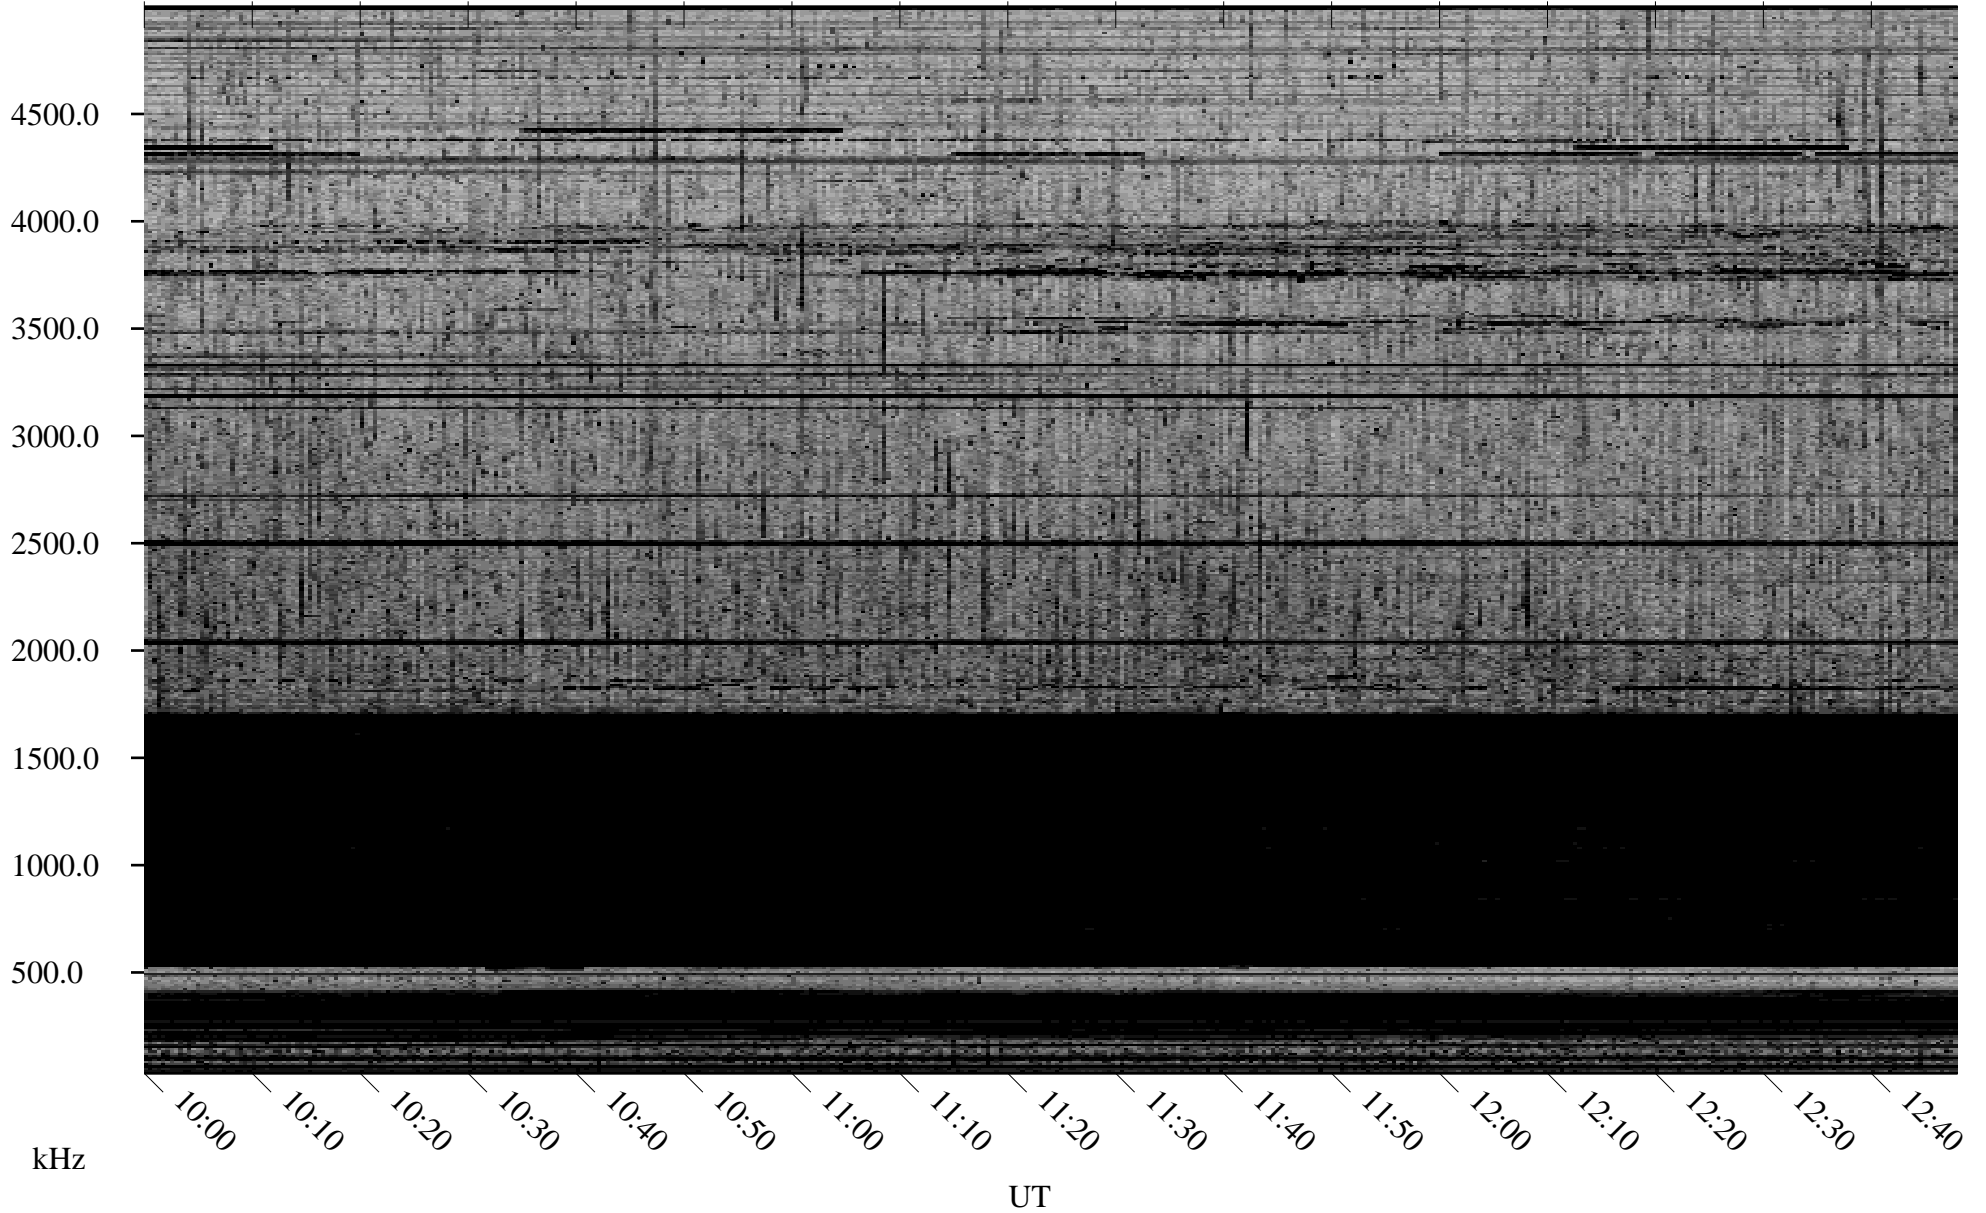

12/30/2006 Churchill, Manitoba

Linear Scale Black = 161 White = 15

CH06363L.R00m max_12

Page 5

12/30/2006 Churchill, Manitoba

Linear Scale Black = 161 White = 15

CH06363L.R00m max_12

Page 6

12/30/2006 Churchill, Manitoba

Linear Scale Black = 161 White = 15

CH06363L.R00m max_12

Page 7

12/30/2006 Churchill, Manitoba

Linear Scale Black = 161 White = 15

CH06363L.R00m max_12

Page 8