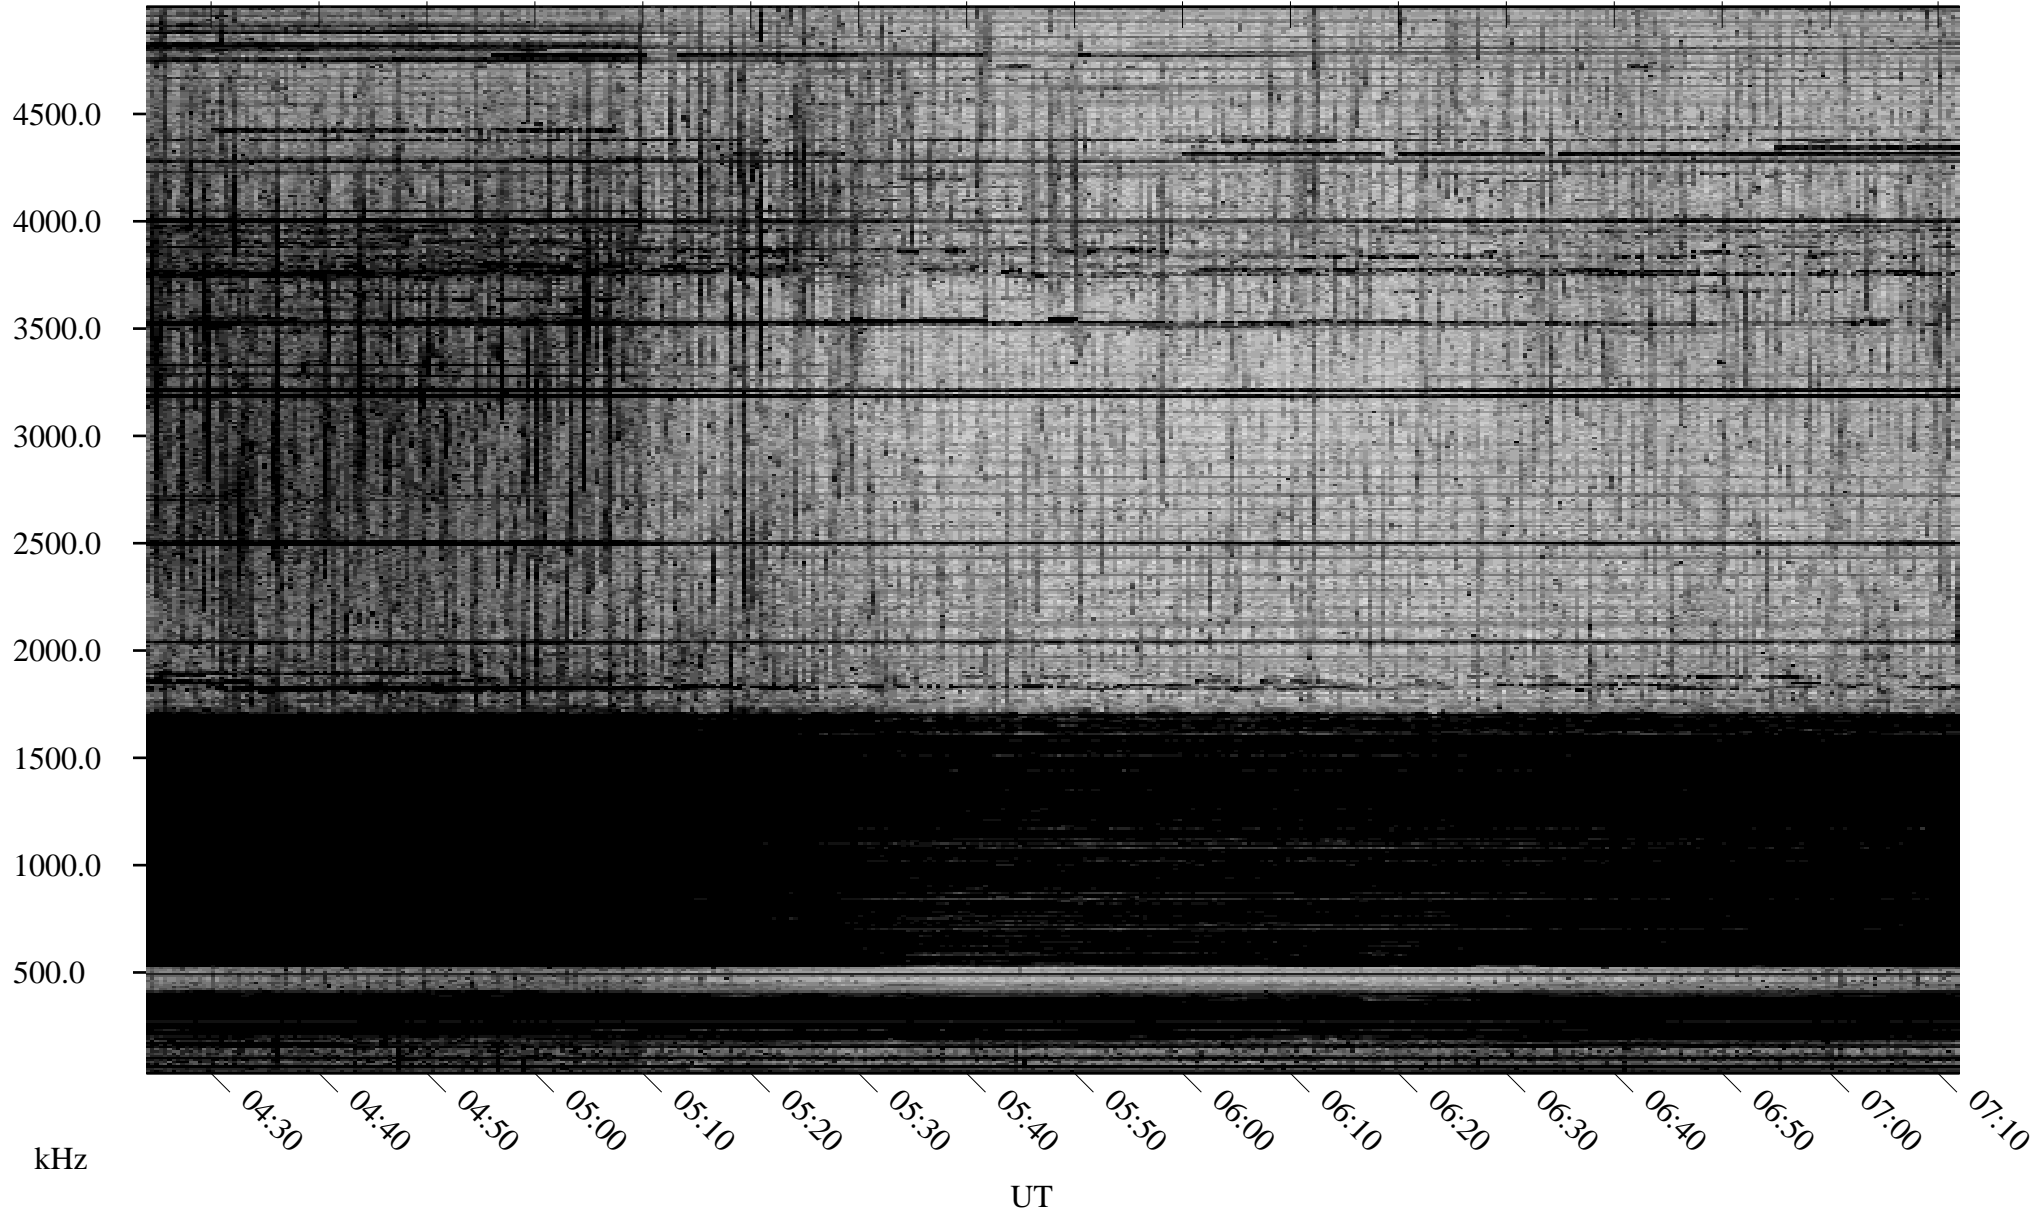

12/29/2006 Churchill, Manitoba

Linear Scale Black = 161 White = 15

CH06363L.R00m max_12

Page 1

12/29/2006 Churchill, Manitoba

Linear Scale Black = 161 White = 15

CH06363L.R00m max_12

Page 2

12/30/2006 Churchill, Manitoba

Linear Scale Black = 161 White = 15

CH06363L.R00m max_12

Page 3

12/30/2006 Churchill, Manitoba

Linear Scale Black = 161 White = 15

CH06363L.R00m max_12

Page 4

12/30/2006 Churchill, Manitoba

Linear Scale Black = 161 White = 15

CH06363L.R00m max_12

Page 5

12/30/2006 Churchill, Manitoba

Linear Scale Black = 161 White = 15

CH06363L.R00m max_12

Page 6

12/30/2006 Churchill, Manitoba

Linear Scale Black = 161 White = 15

CH06363L.R00m max_12

Page 7

12/30/2006 Churchill, Manitoba

Linear Scale Black = 161 White = 15

CH06363L.R00m max_12

Page 8