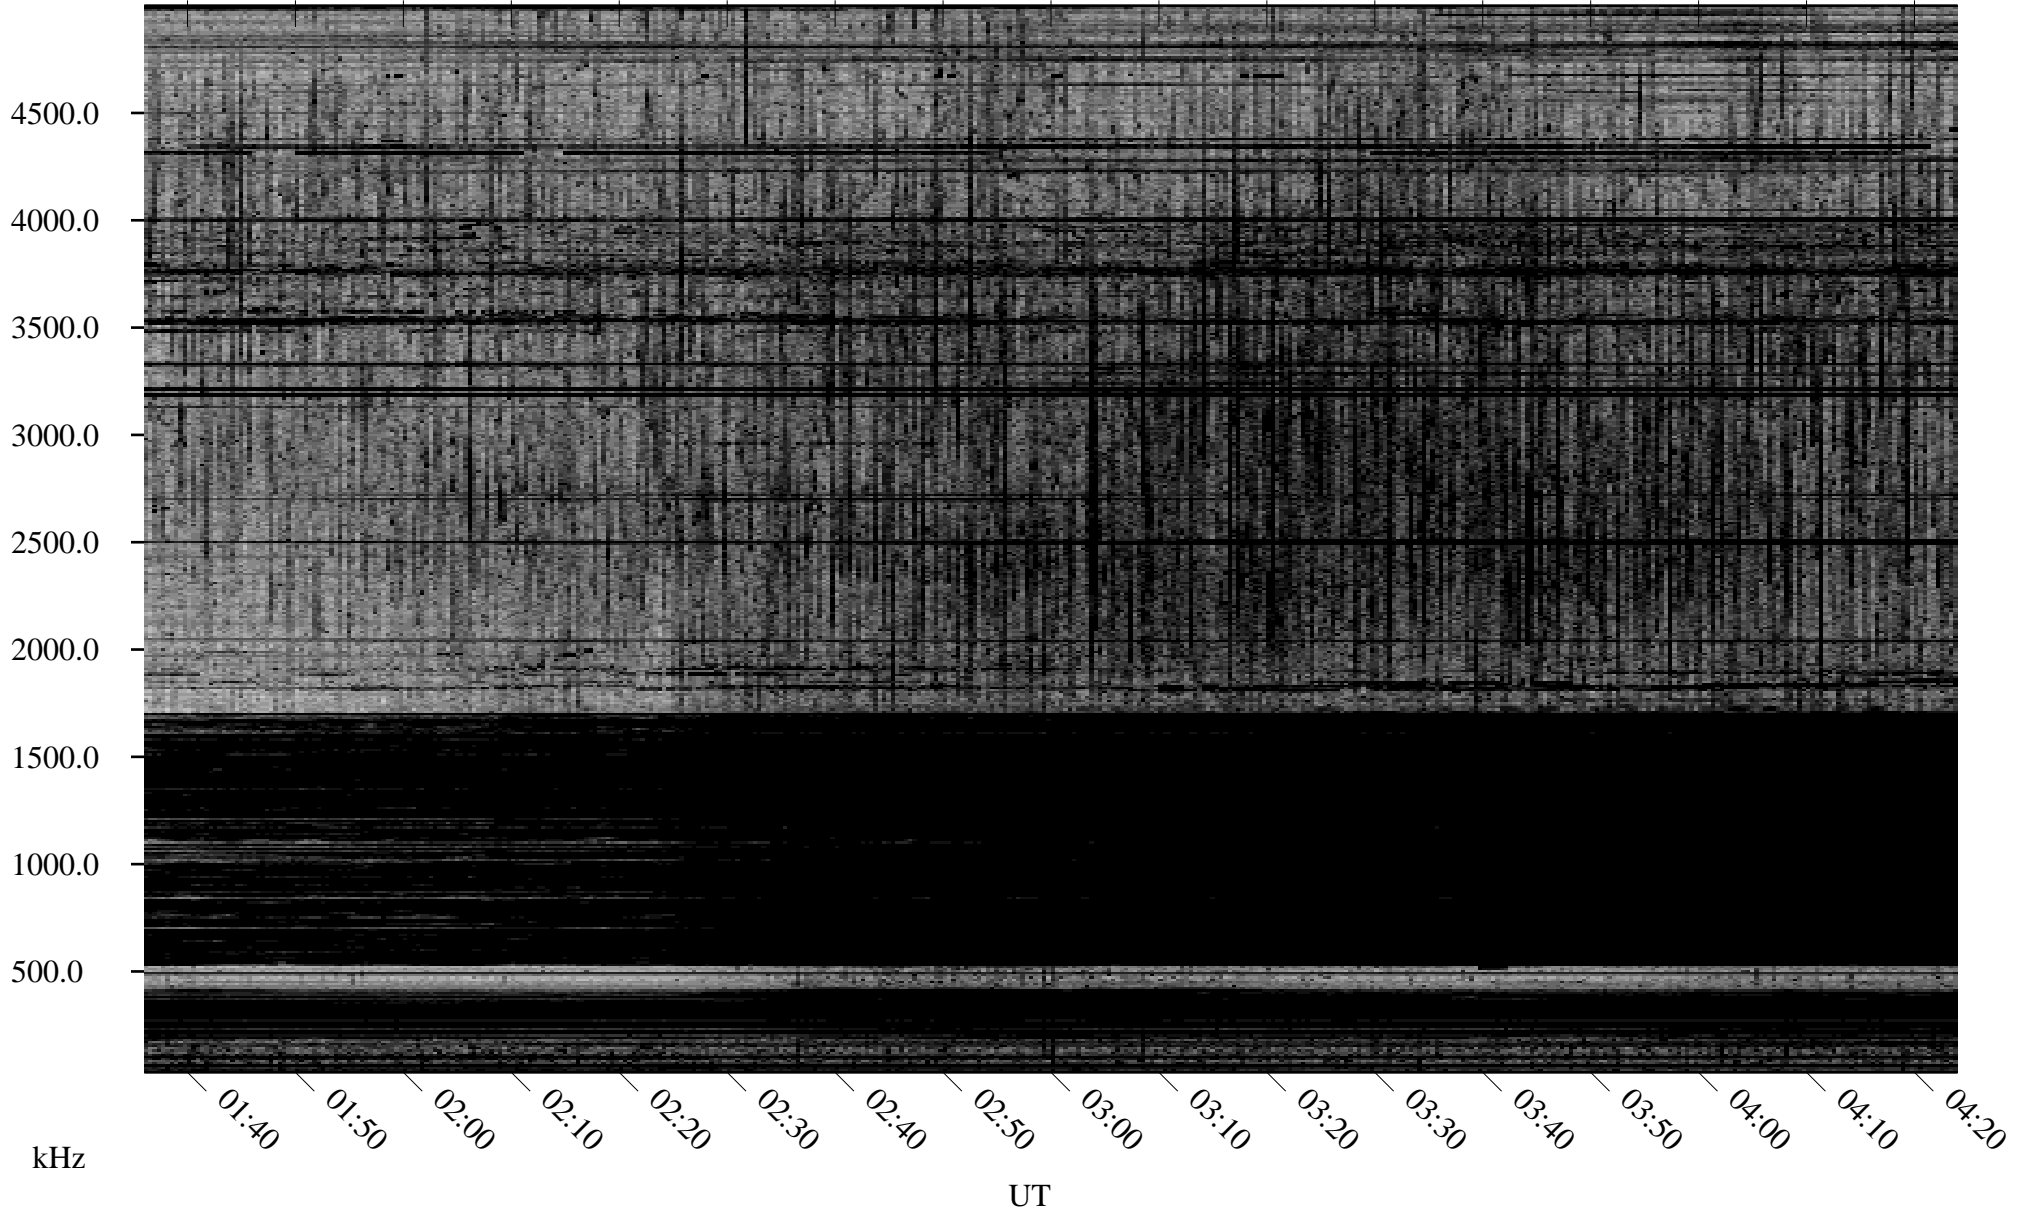

12/29/2006 Churchill, Manitoba

Linear Scale Black = 161 White = 15

CH06363L.R00m max_12

Page 1

12/29/2006 Churchill, Manitoba

Linear Scale Black = 161 White = 15

CH06363L.R00m max_12

Page 2

12/30/2006 Churchill, Manitoba

Linear Scale Black = 161 White = 15

CH06363L.R00m max_12

Page 3

12/30/2006 Churchill, Manitoba

Linear Scale Black = 161 White = 15

CH06363L.R00m max_12

Page 4

12/30/2006 Churchill, Manitoba

Linear Scale Black = 161 White = 15

CH06363L.R00m max_12

Page 5

12/30/2006 Churchill, Manitoba

Linear Scale Black = 161 White = 15

CH06363L.R00m max_12

Page 6

12/30/2006 Churchill, Manitoba

Linear Scale Black = 161 White = 15

CH06363L.R00m max_12

Page 7

12/30/2006 Churchill, Manitoba

Linear Scale Black = 161 White = 15

CH06363L.R00m max_12

Page 8