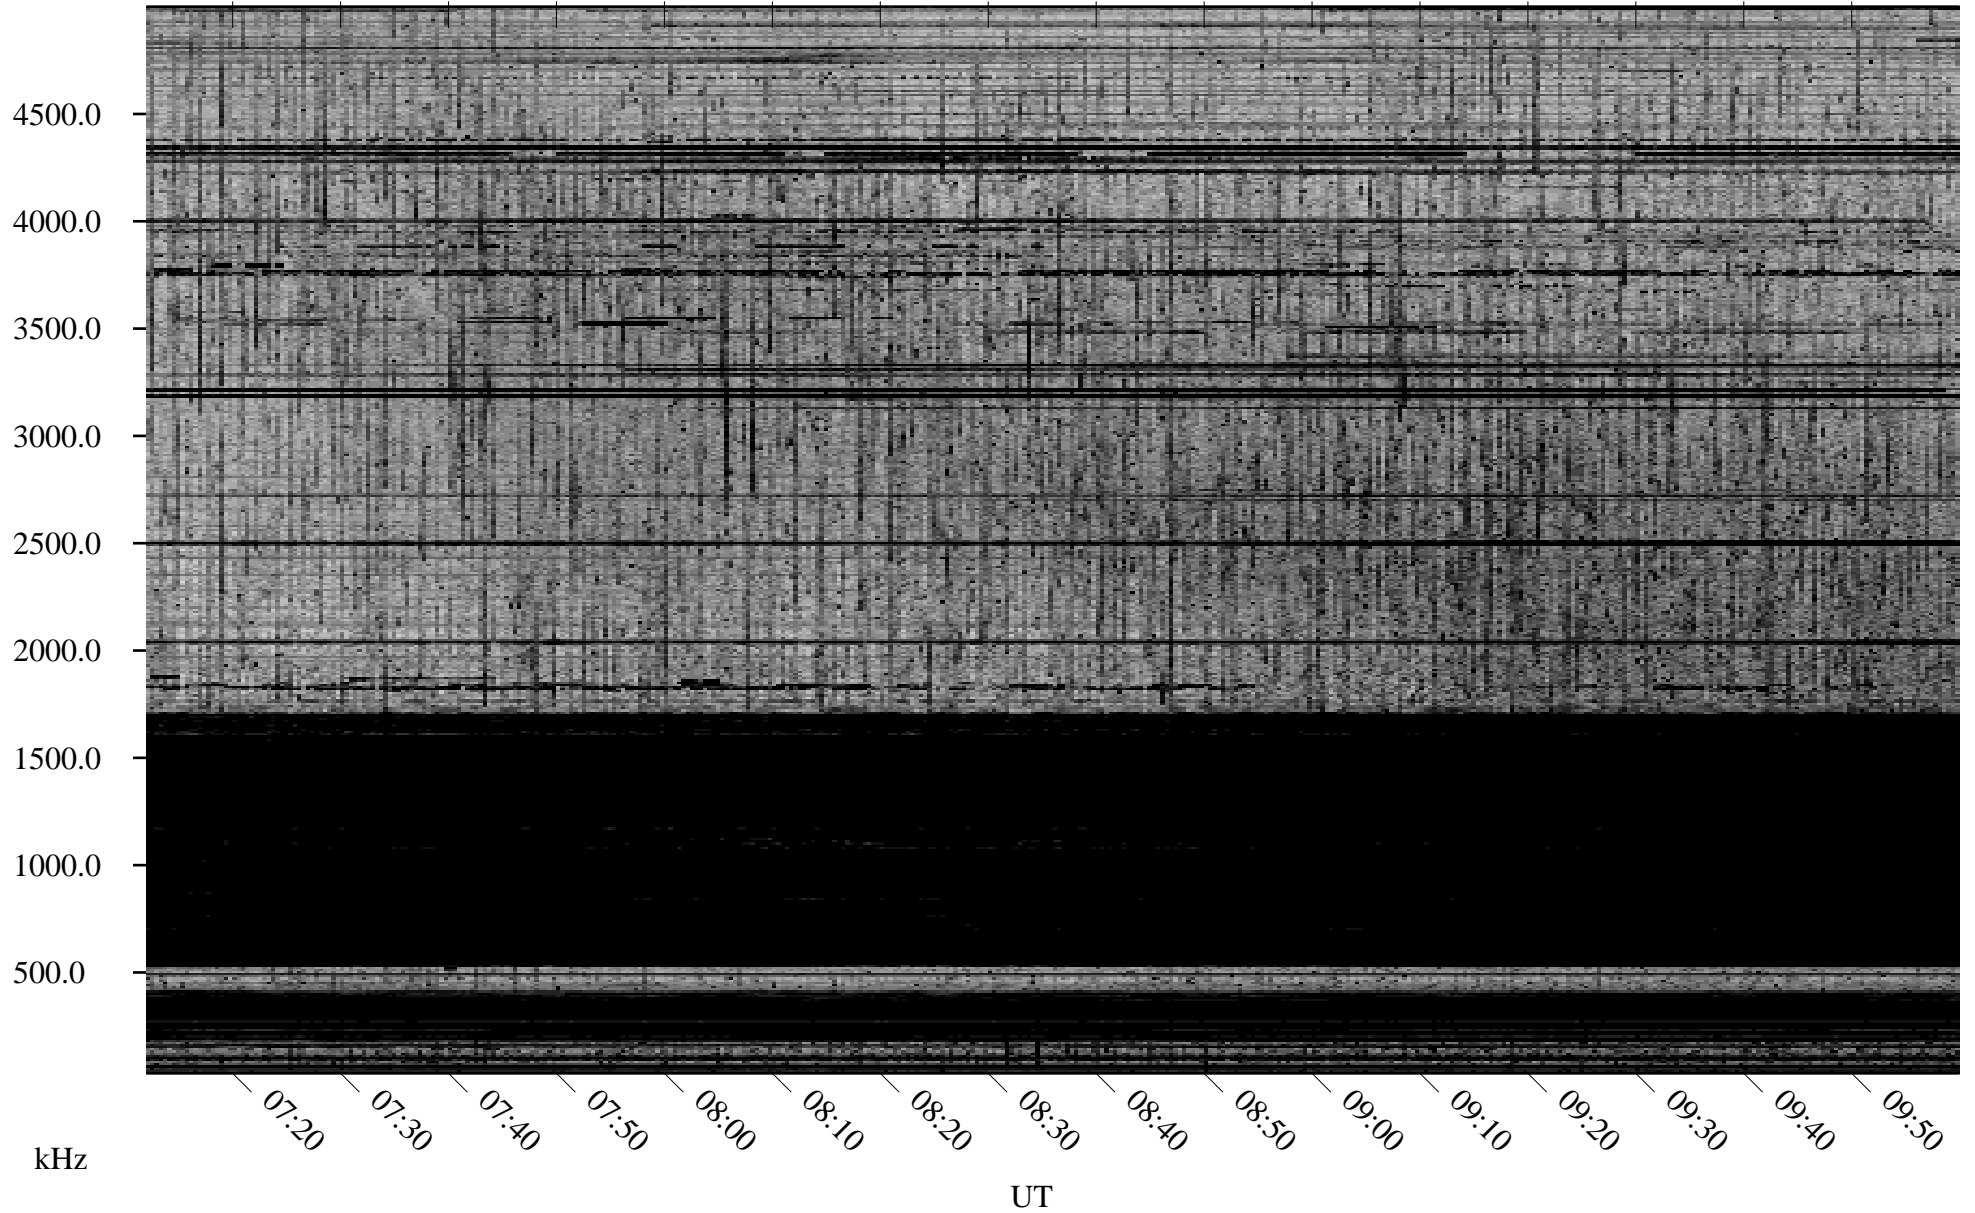

12/29/2006 Churchill, Manitoba

Linear Scale Black = 161 White = 15

CH06363L.R00m max_12

Page 1

12/29/2006 Churchill, Manitoba

Linear Scale Black = 161 White = 15

CH06363L.R00m max_12

Page 2

12/30/2006 Churchill, Manitoba

Linear Scale Black = 161 White = 15

CH06363L.R00m max_12

Page 3

12/30/2006 Churchill, Manitoba

Linear Scale Black = 161 White = 15

CH06363L.R00m max_12

Page 4

12/30/2006 Churchill, Manitoba

Linear Scale Black = 161 White = 15

CH06363L.R00m max_12

Page 5

12/30/2006 Churchill, Manitoba

Linear Scale Black = 161 White = 15

CH06363L.R00m max_12

Page 6

12/30/2006 Churchill, Manitoba

Linear Scale Black = 161 White = 15

CH06363L.R00m max_12

Page 7

12/30/2006 Churchill, Manitoba

Linear Scale Black = 161 White = 15

CH06363L.R00m max_12

Page 8