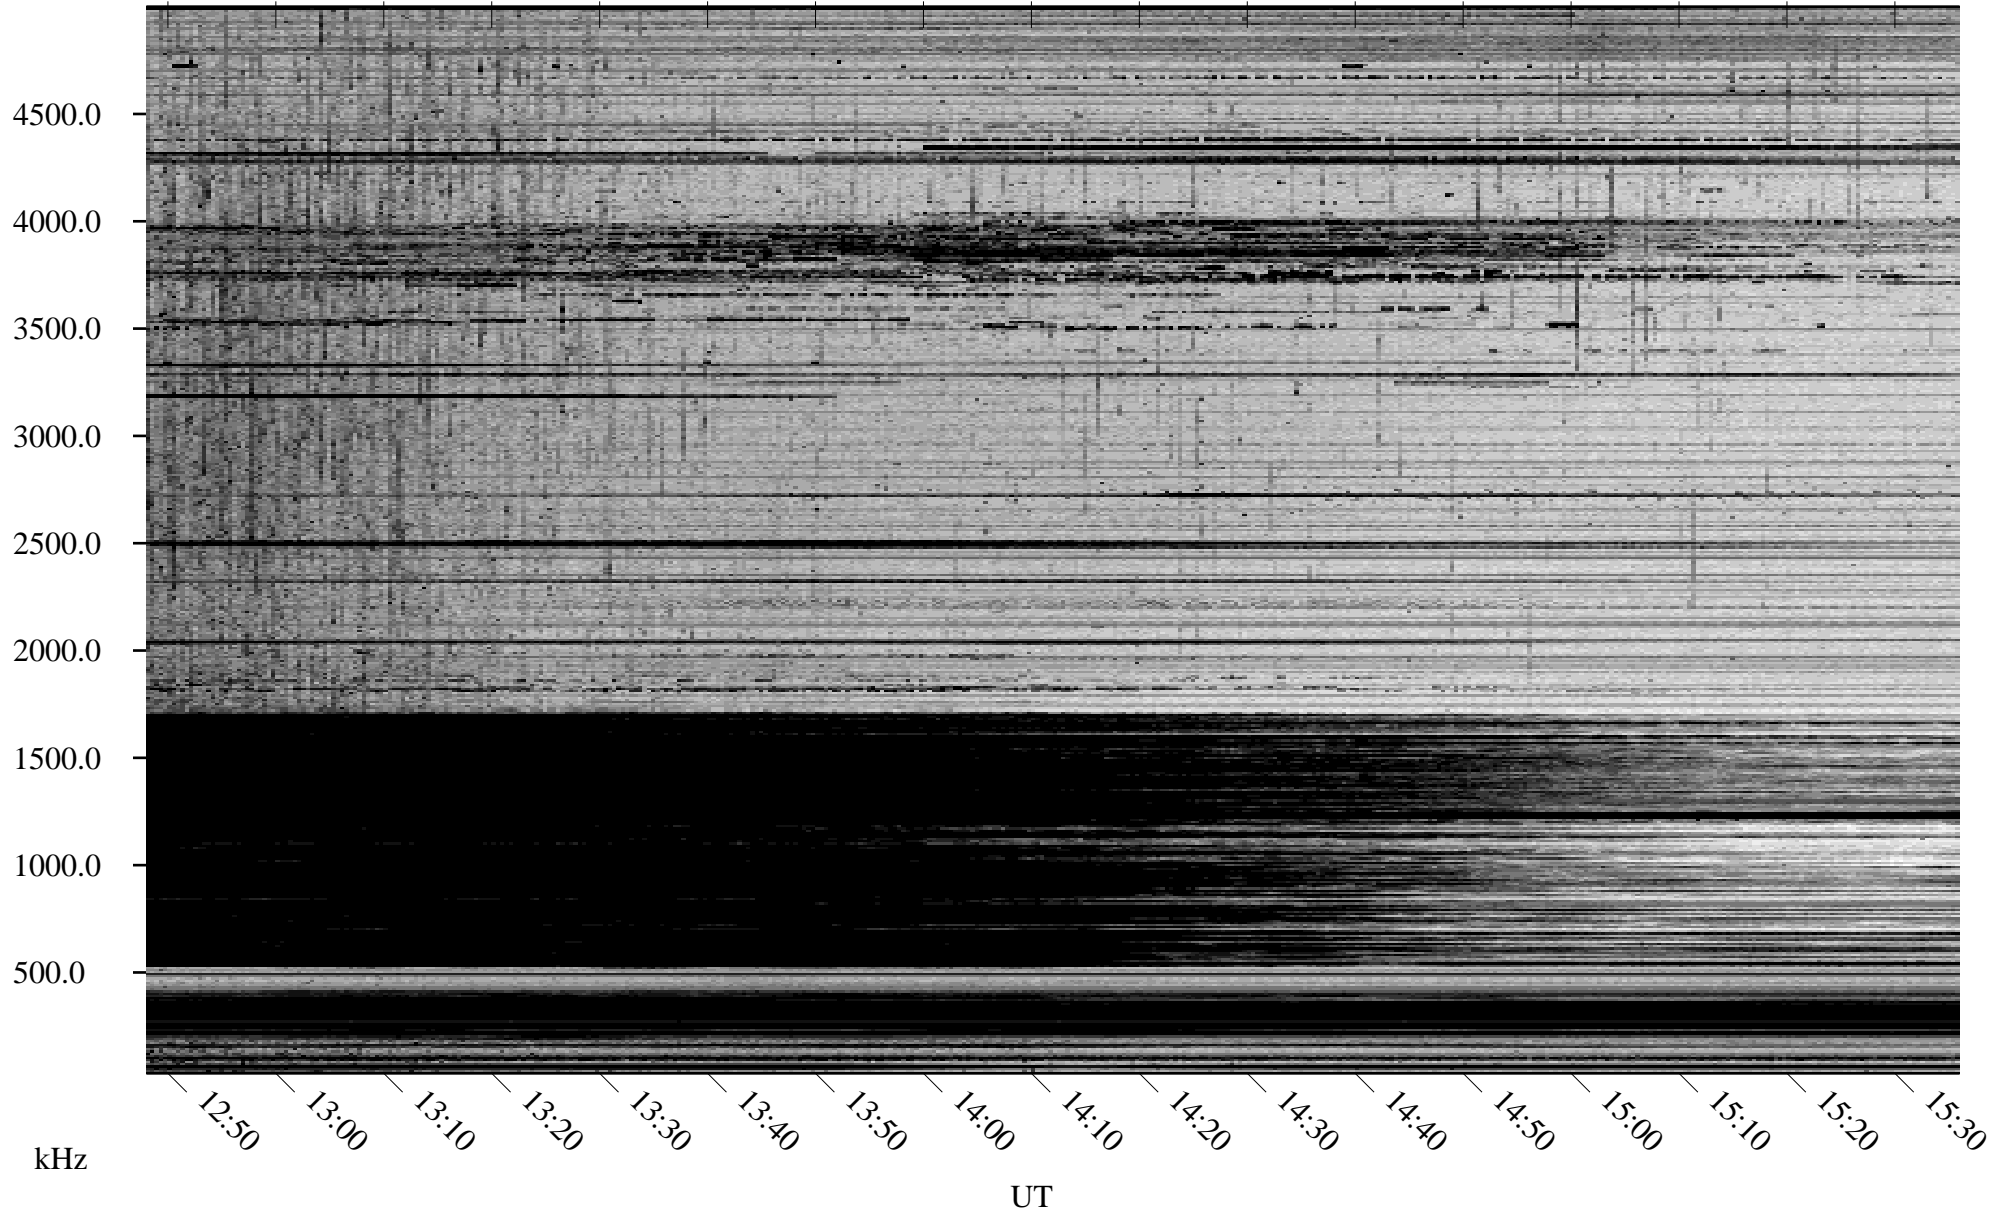

12/29/2006 Churchill, Manitoba

Linear Scale Black = 161 White = 15

CH06363L.R00m max_12

Page 1

12/29/2006 Churchill, Manitoba

Linear Scale Black = 161 White = 15

CH06363L.R00m max_12

Page 2

12/30/2006 Churchill, Manitoba

Linear Scale Black = 161 White = 15

CH06363L.R00m max_12

Page 3

12/30/2006 Churchill, Manitoba

Linear Scale Black = 161 White = 15

CH06363L.R00m max_12

Page 4

12/30/2006 Churchill, Manitoba

Linear Scale Black = 161 White = 15

CH06363L.R00m max_12

Page 5

12/30/2006 Churchill, Manitoba

Linear Scale Black = 161 White = 15

CH06363L.R00m max_12

Page 6

12/30/2006 Churchill, Manitoba

Linear Scale Black = 161 White = 15

CH06363L.R00m max_12

Page 7

12/30/2006 Churchill, Manitoba

Linear Scale Black = 161 White = 15

CH06363L.R00m max_12

Page 8