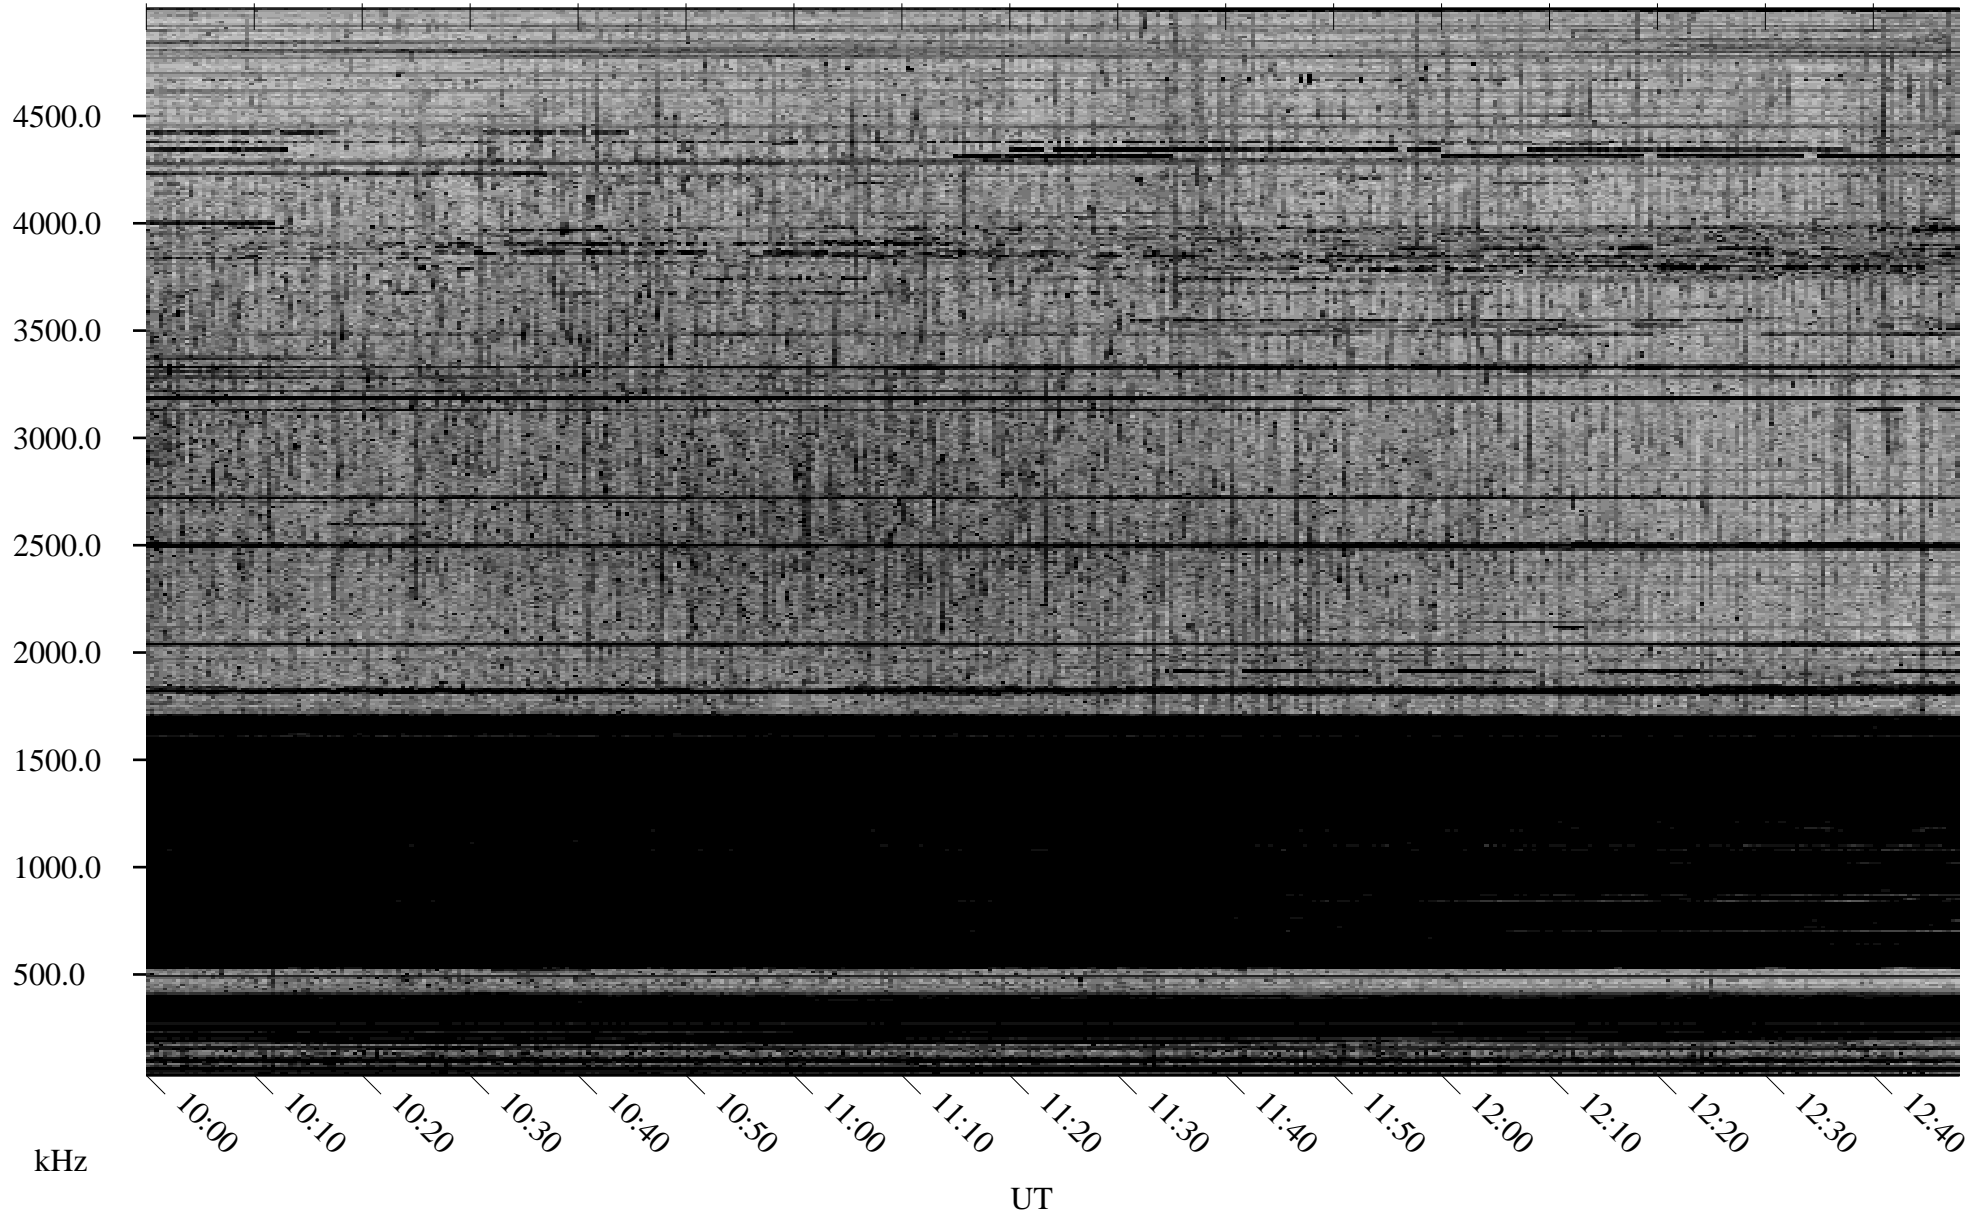

12/31/2006 Churchill, Manitoba

Linear Scale   Black = 161   White = 15

CH06364L.R00m max_12

Page 6