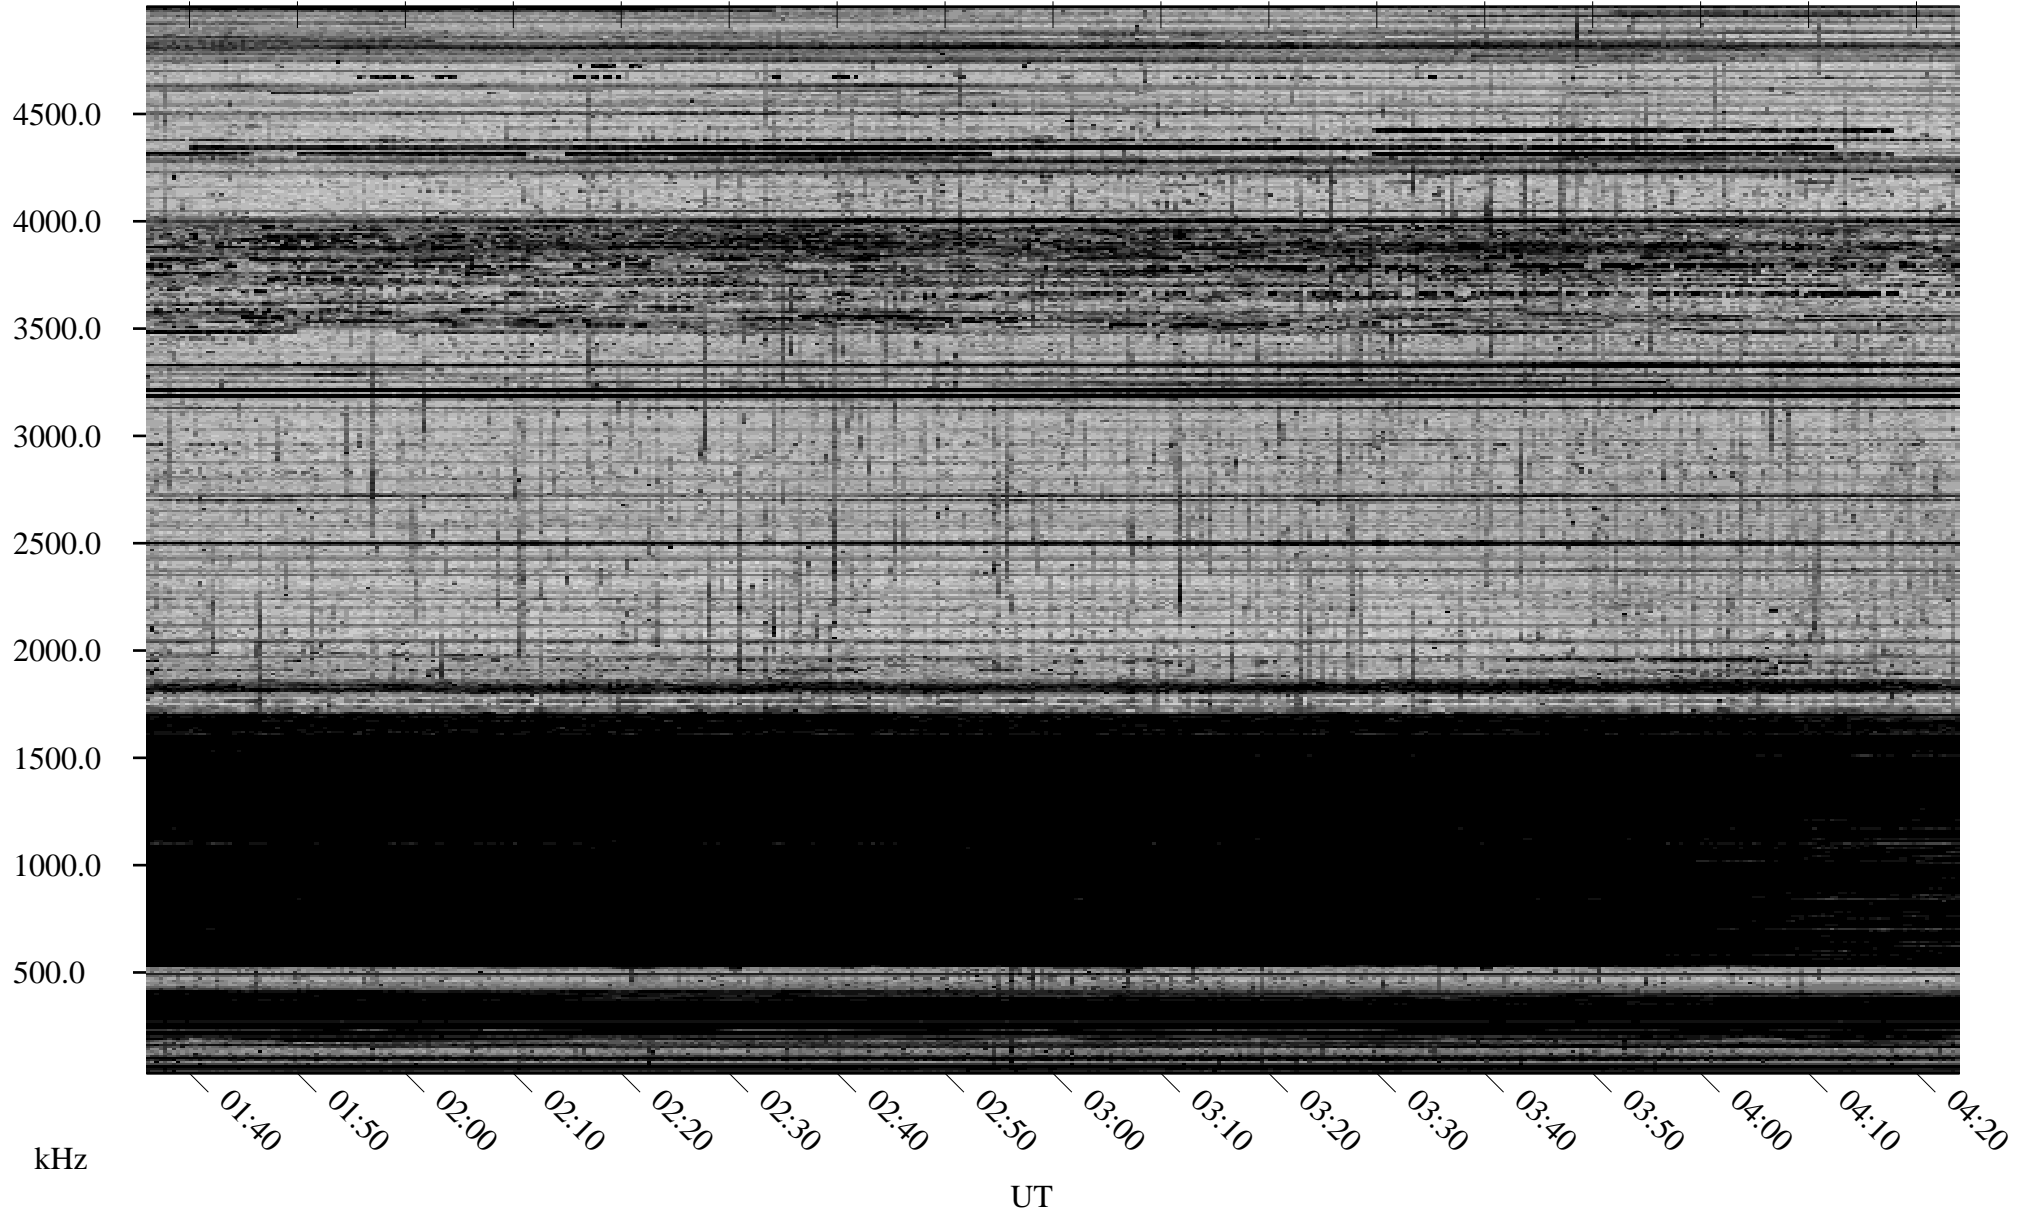

# 12/30/2006 Churchill, Manitoba

Linear Scale    Black = 161    White = 15

CH06364L.R00m max\_12

Page 1

# 12/30/2006 Churchill, Manitoba

Linear Scale    Black = 161    White = 15

CH06364L.R00m max\_12

Page 2

# 12/31/2006 Churchill, Manitoba

Linear Scale    Black = 161    White = 15

CH06364L.R00m max\_12

Page 3

# 12/31/2006 Churchill, Manitoba

Linear Scale    Black = 161    White = 15

CH06364L.R00m max\_12

Page 4