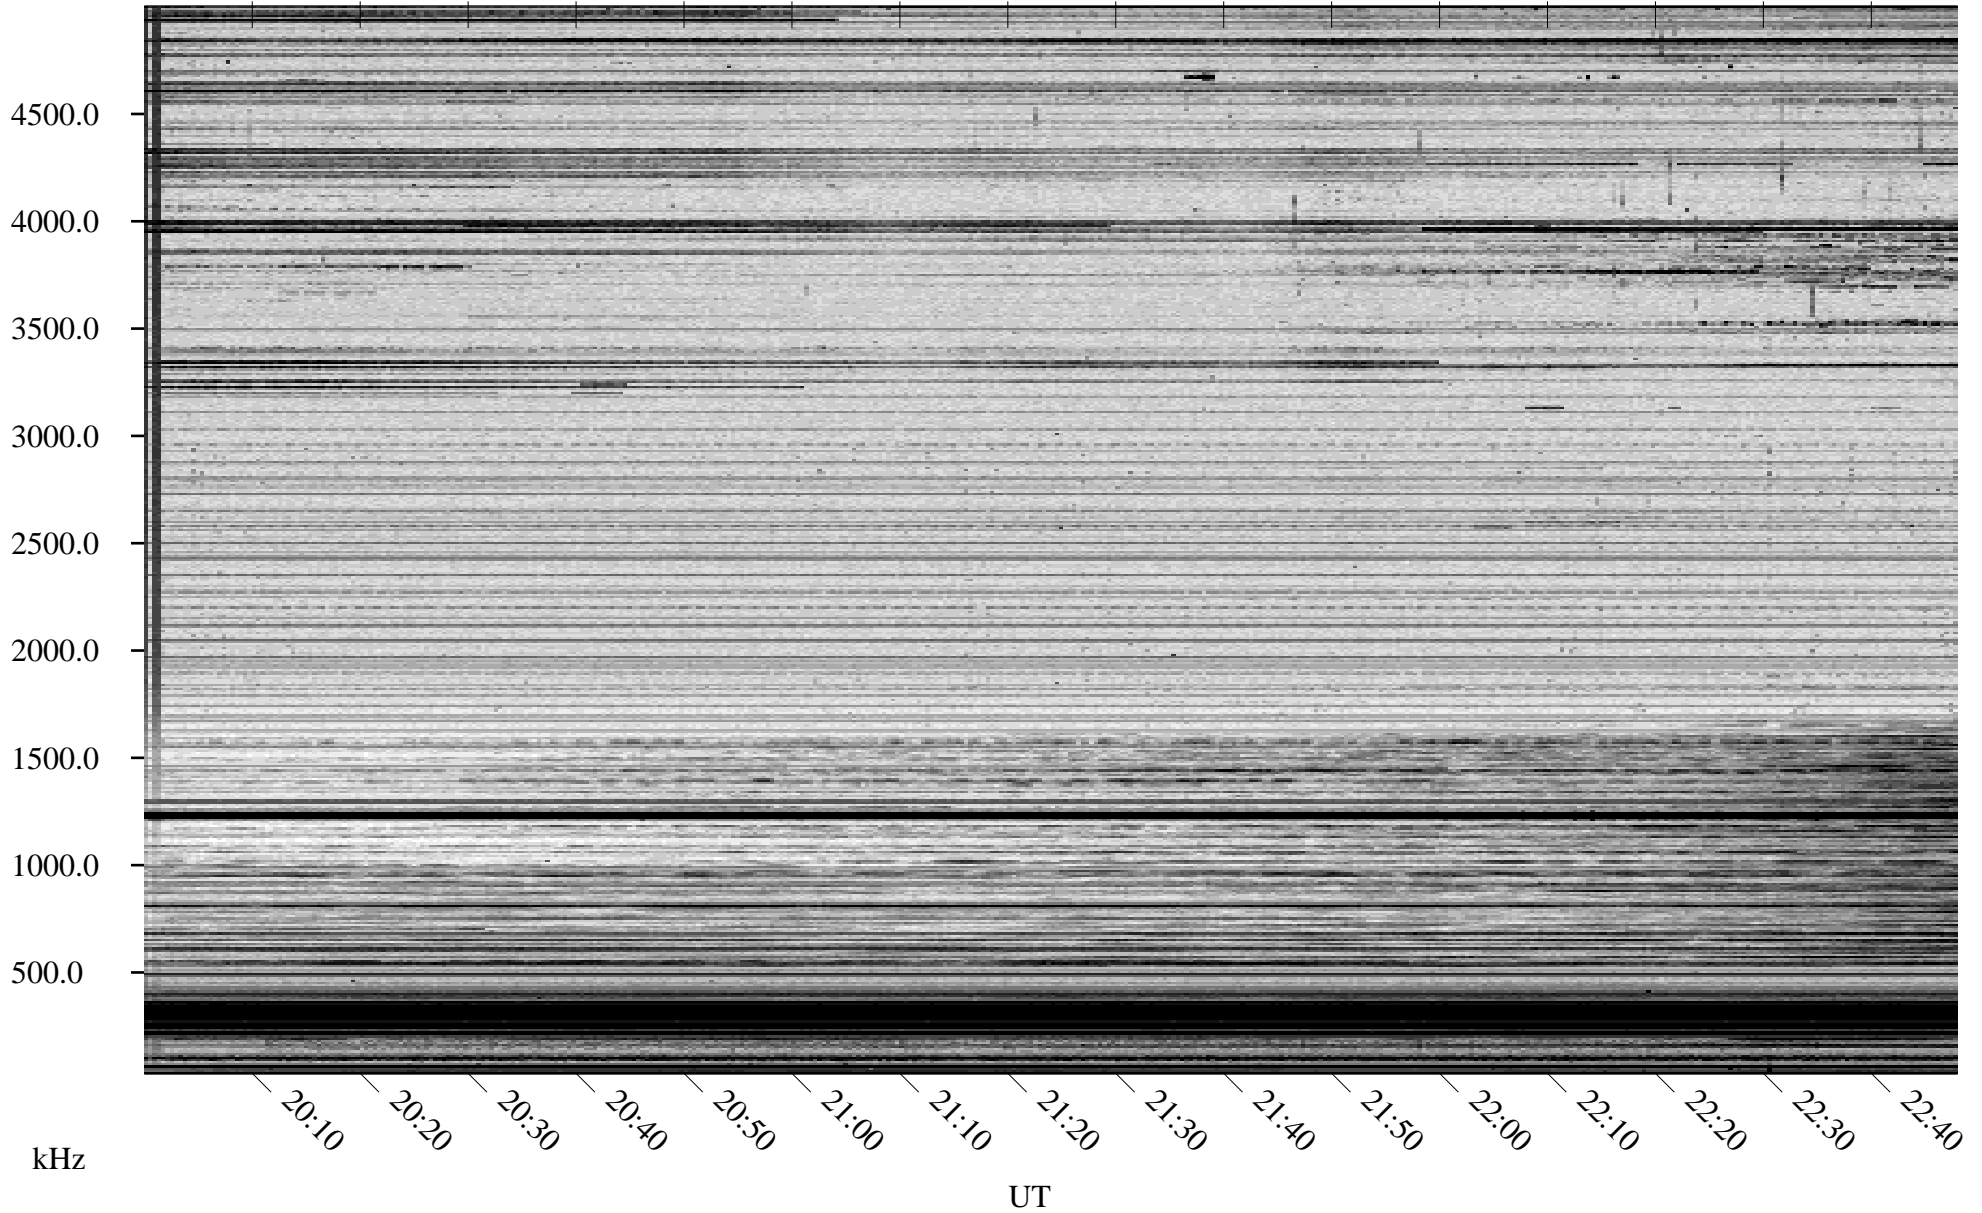

# 12/30/2006 Churchill, Manitoba

Linear Scale    Black = 161    White = 15

CH06364L.R00m max\_12

Page 1

# 12/30/2006 Churchill, Manitoba

Linear Scale    Black = 161    White = 15

CH06364L.R00m max\_12

Page 2

# 12/31/2006 Churchill, Manitoba

Linear Scale    Black = 161    White = 15

CH06364L.R00m max\_12

Page 3

# 12/31/2006 Churchill, Manitoba

Linear Scale    Black = 161    White = 15

CH06364L.R00m max\_12

Page 4