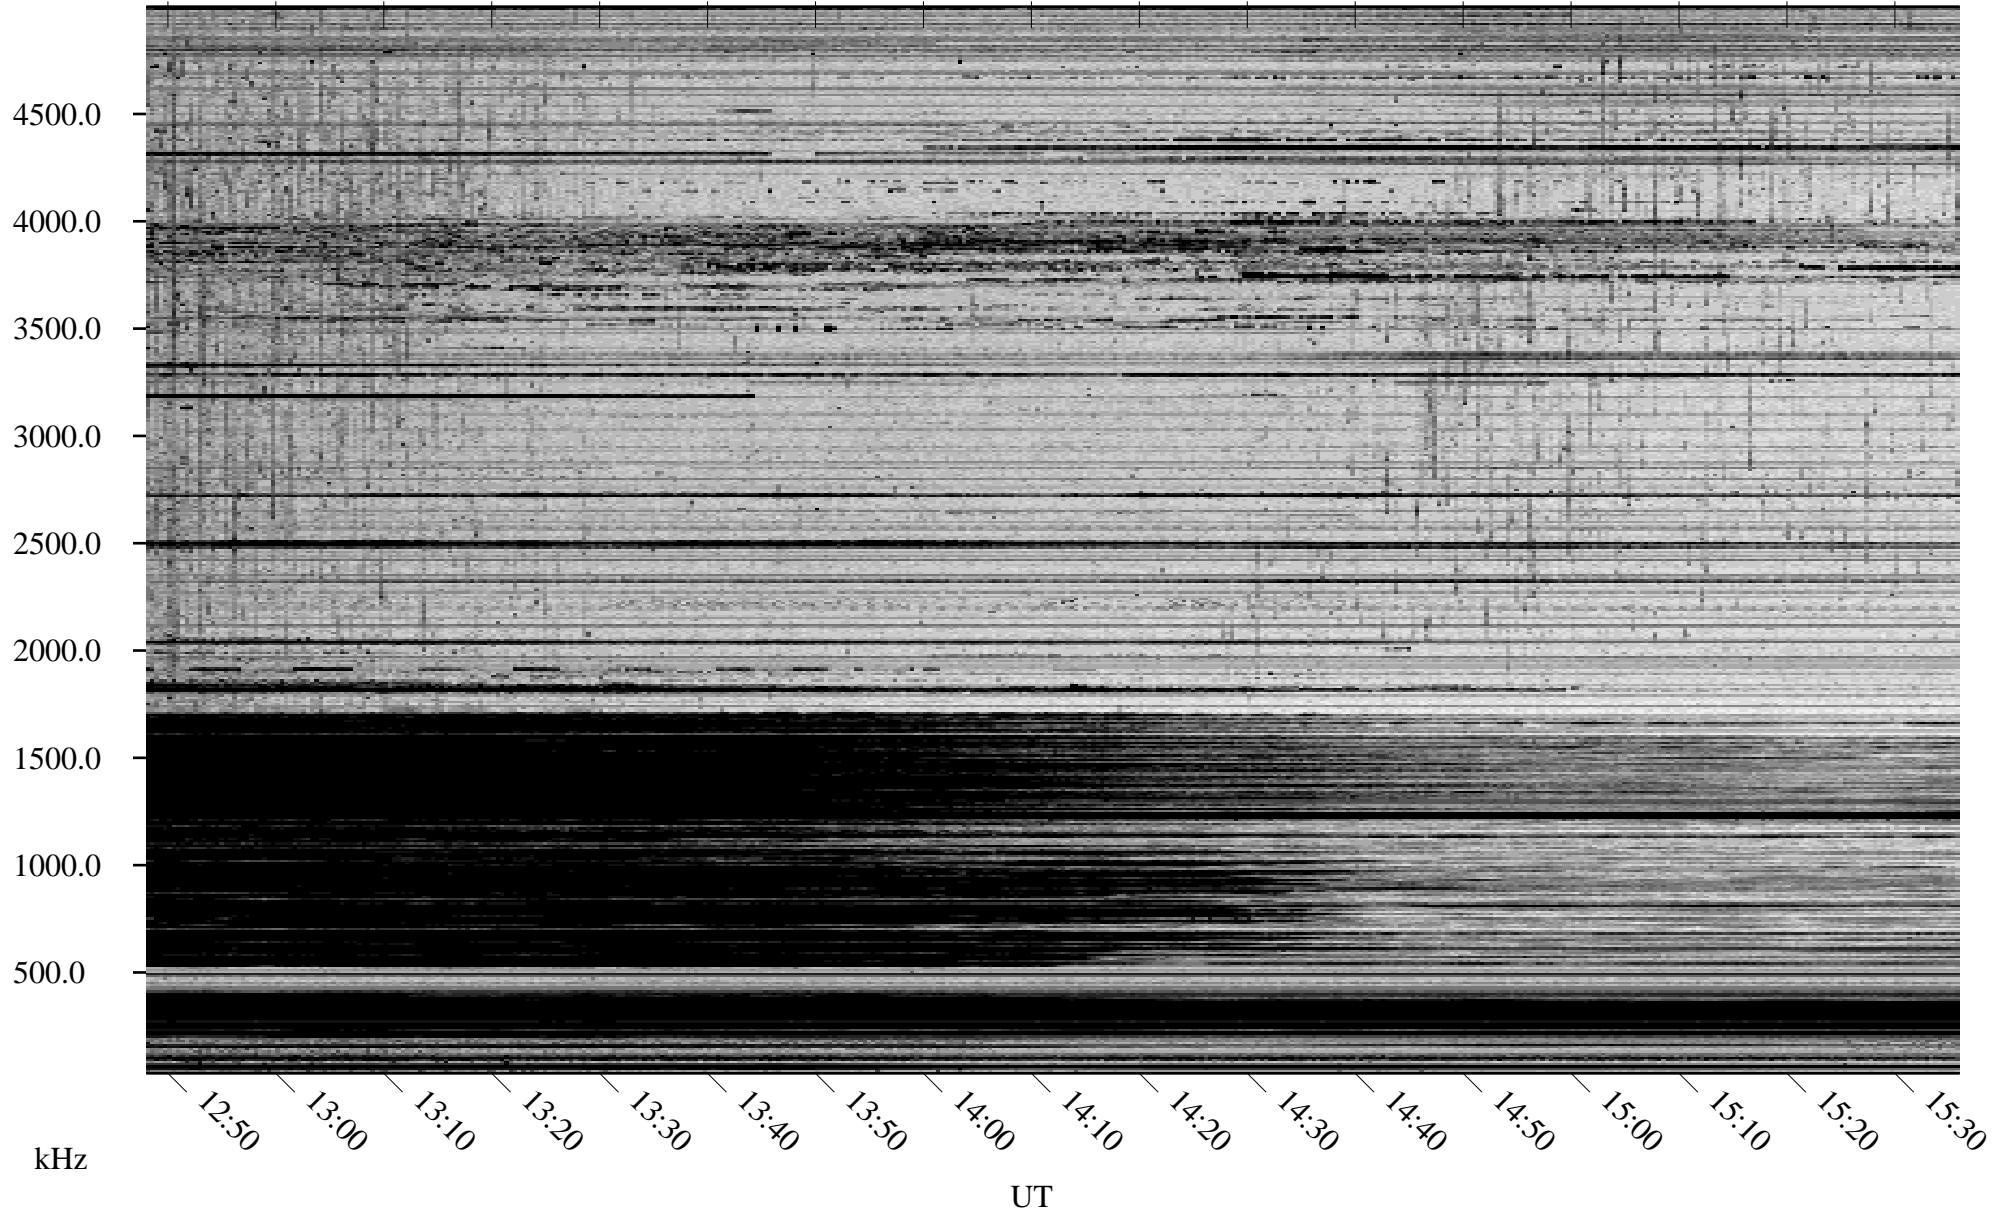

# 12/31/2006 Churchill, Manitoba

Linear Scale    Black = 161    White = 15

CH06364L.R00m max\_12

Page 6

# 12/31/2006 Churchill, Manitoba

Linear Scale    Black = 161    White = 15

CH06364L.R00m max\_12

Page 7