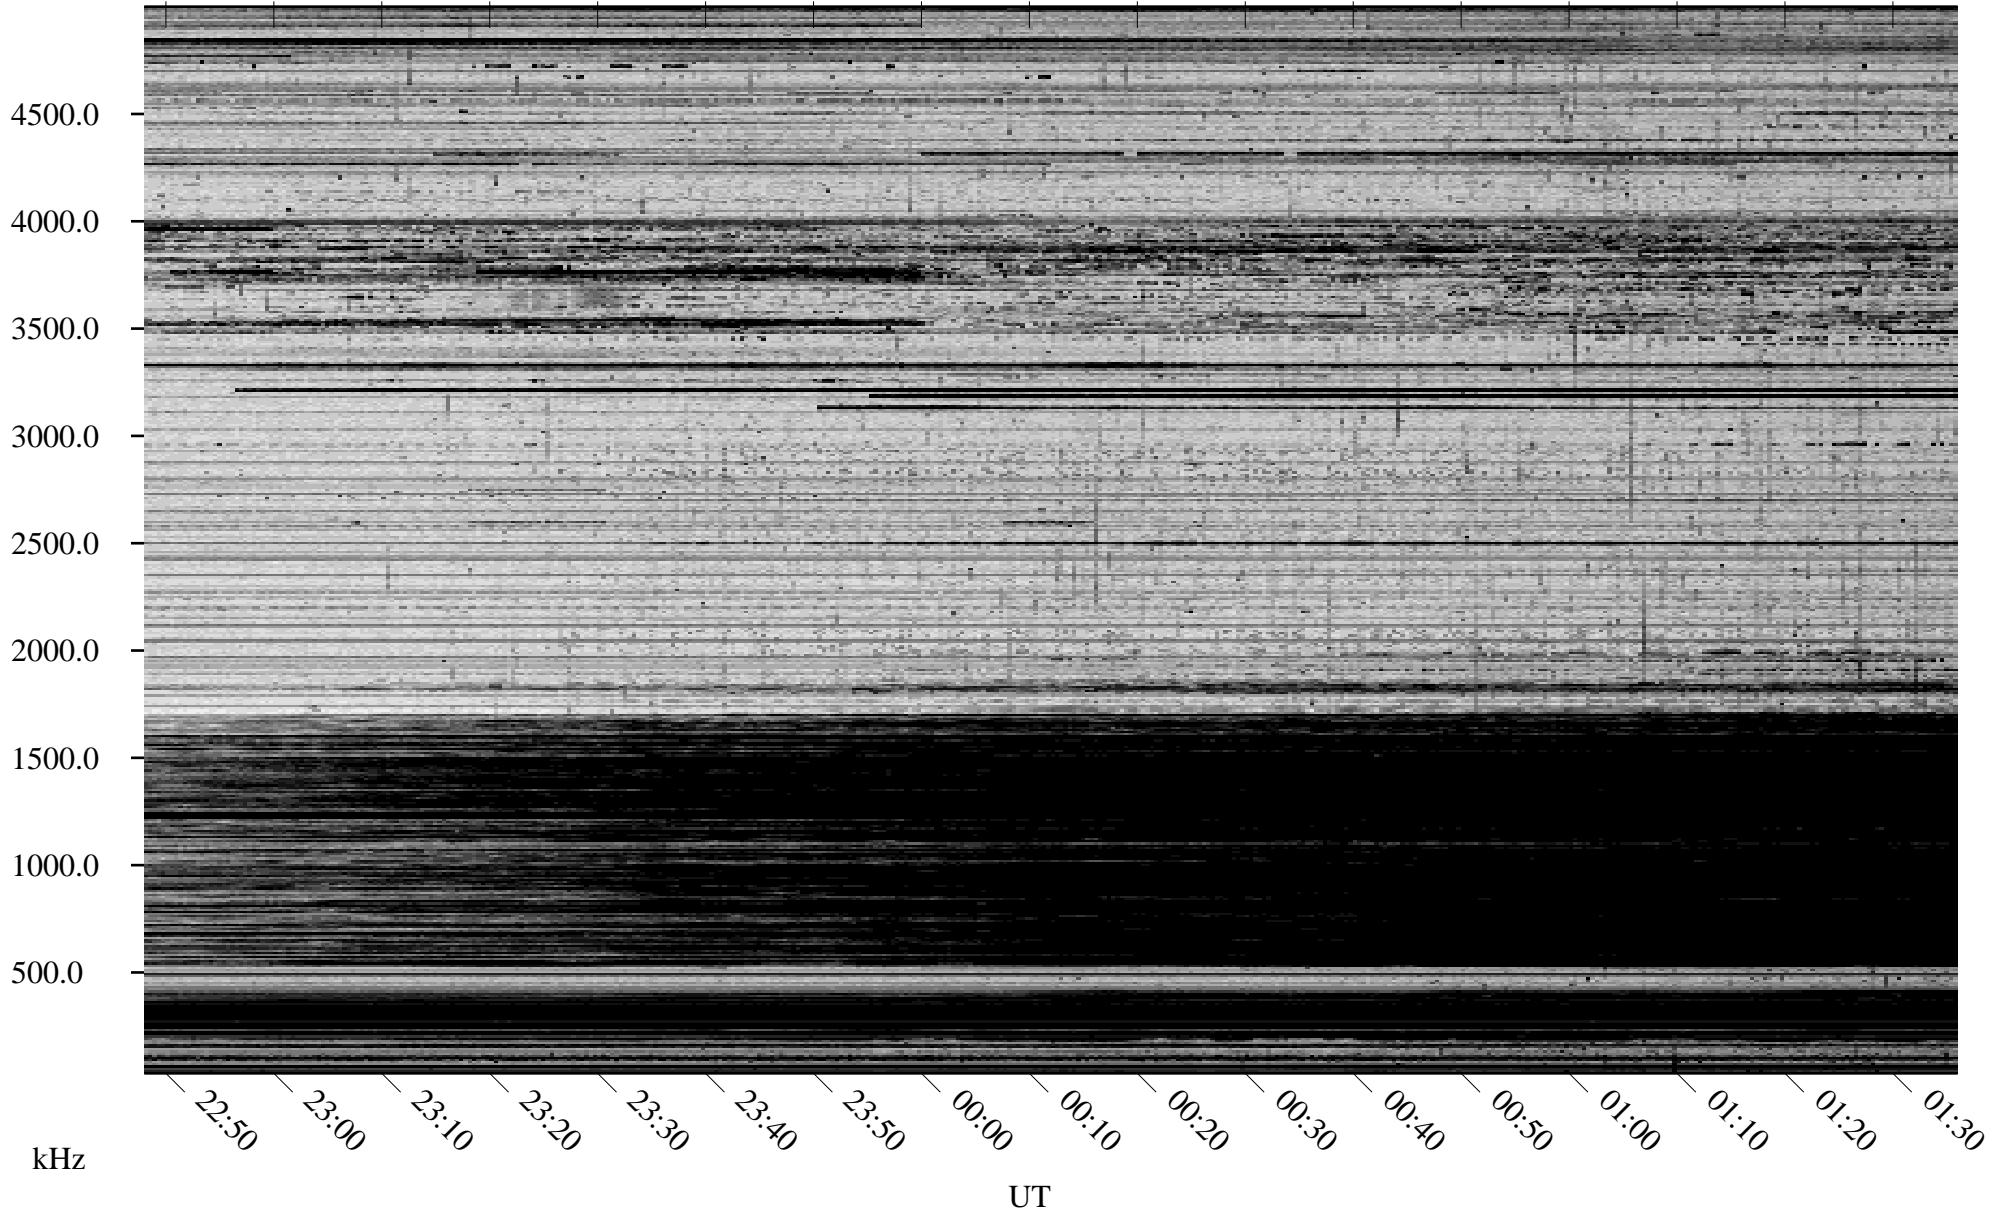

# 12/30/2006 Churchill, Manitoba

Linear Scale    Black = 161    White = 15

CH06364L.R00m max\_12

Page 1

# 12/30/2006 Churchill, Manitoba

Linear Scale    Black = 161    White = 15

CH06364L.R00m max\_12

Page 2

# 12/31/2006 Churchill, Manitoba

Linear Scale    Black = 161    White = 15

CH06364L.R00m max\_12

Page 3

# 12/31/2006 Churchill, Manitoba

Linear Scale    Black = 161    White = 15

CH06364L.R00m max\_12

Page 4