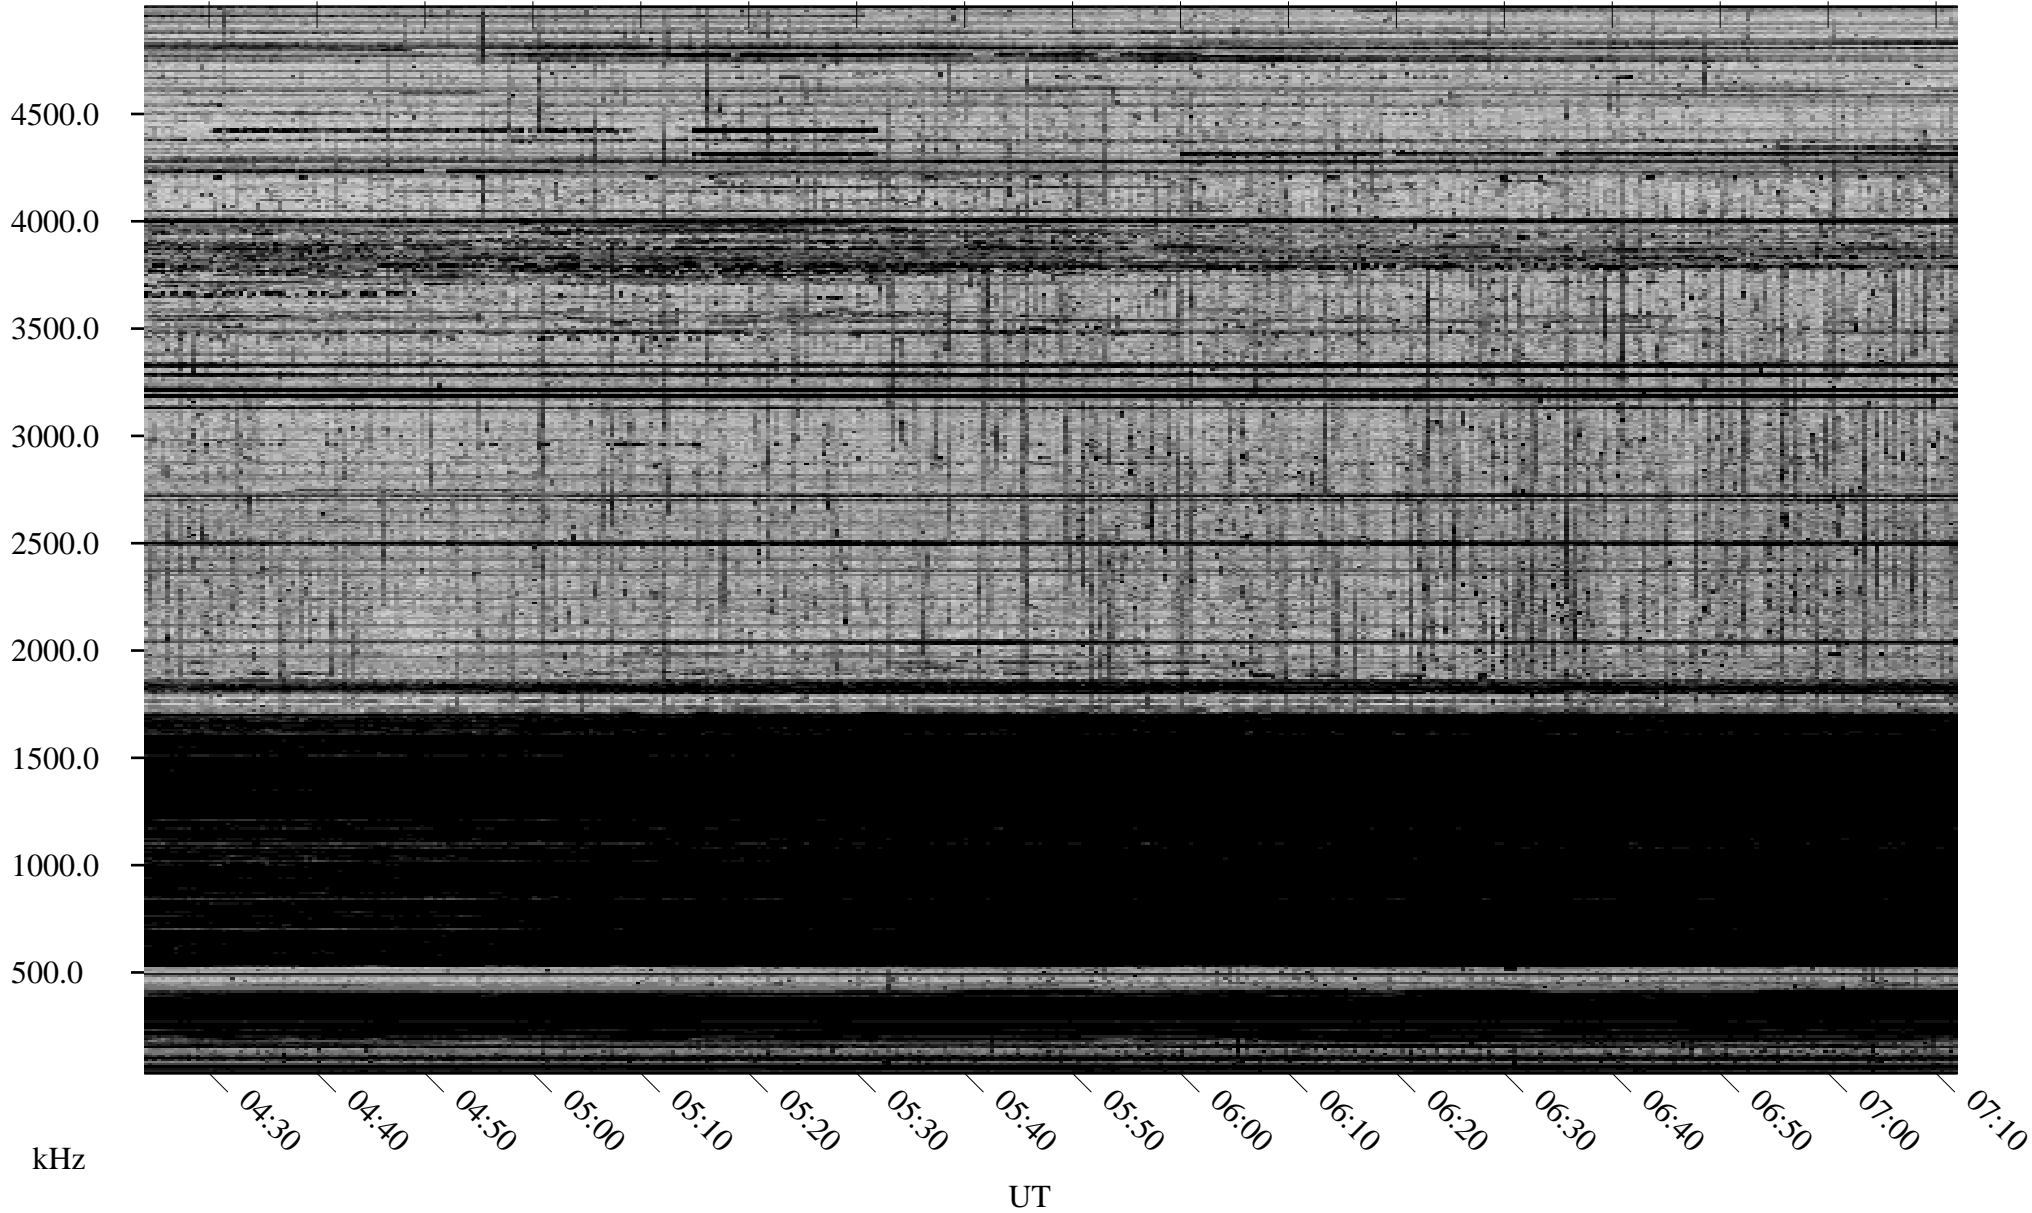

# 12/30/2006 Churchill, Manitoba

Linear Scale    Black = 161    White = 15

CH06364L.R00m max\_12

Page 1

# 12/30/2006 Churchill, Manitoba

Linear Scale    Black = 161    White = 15

CH06364L.R00m max\_12

Page 2

# 12/31/2006 Churchill, Manitoba

Linear Scale    Black = 161    White = 15

CH06364L.R00m max\_12

Page 3

# 12/31/2006 Churchill, Manitoba

Linear Scale    Black = 161    White = 15

CH06364L.R00m max\_12

Page 4