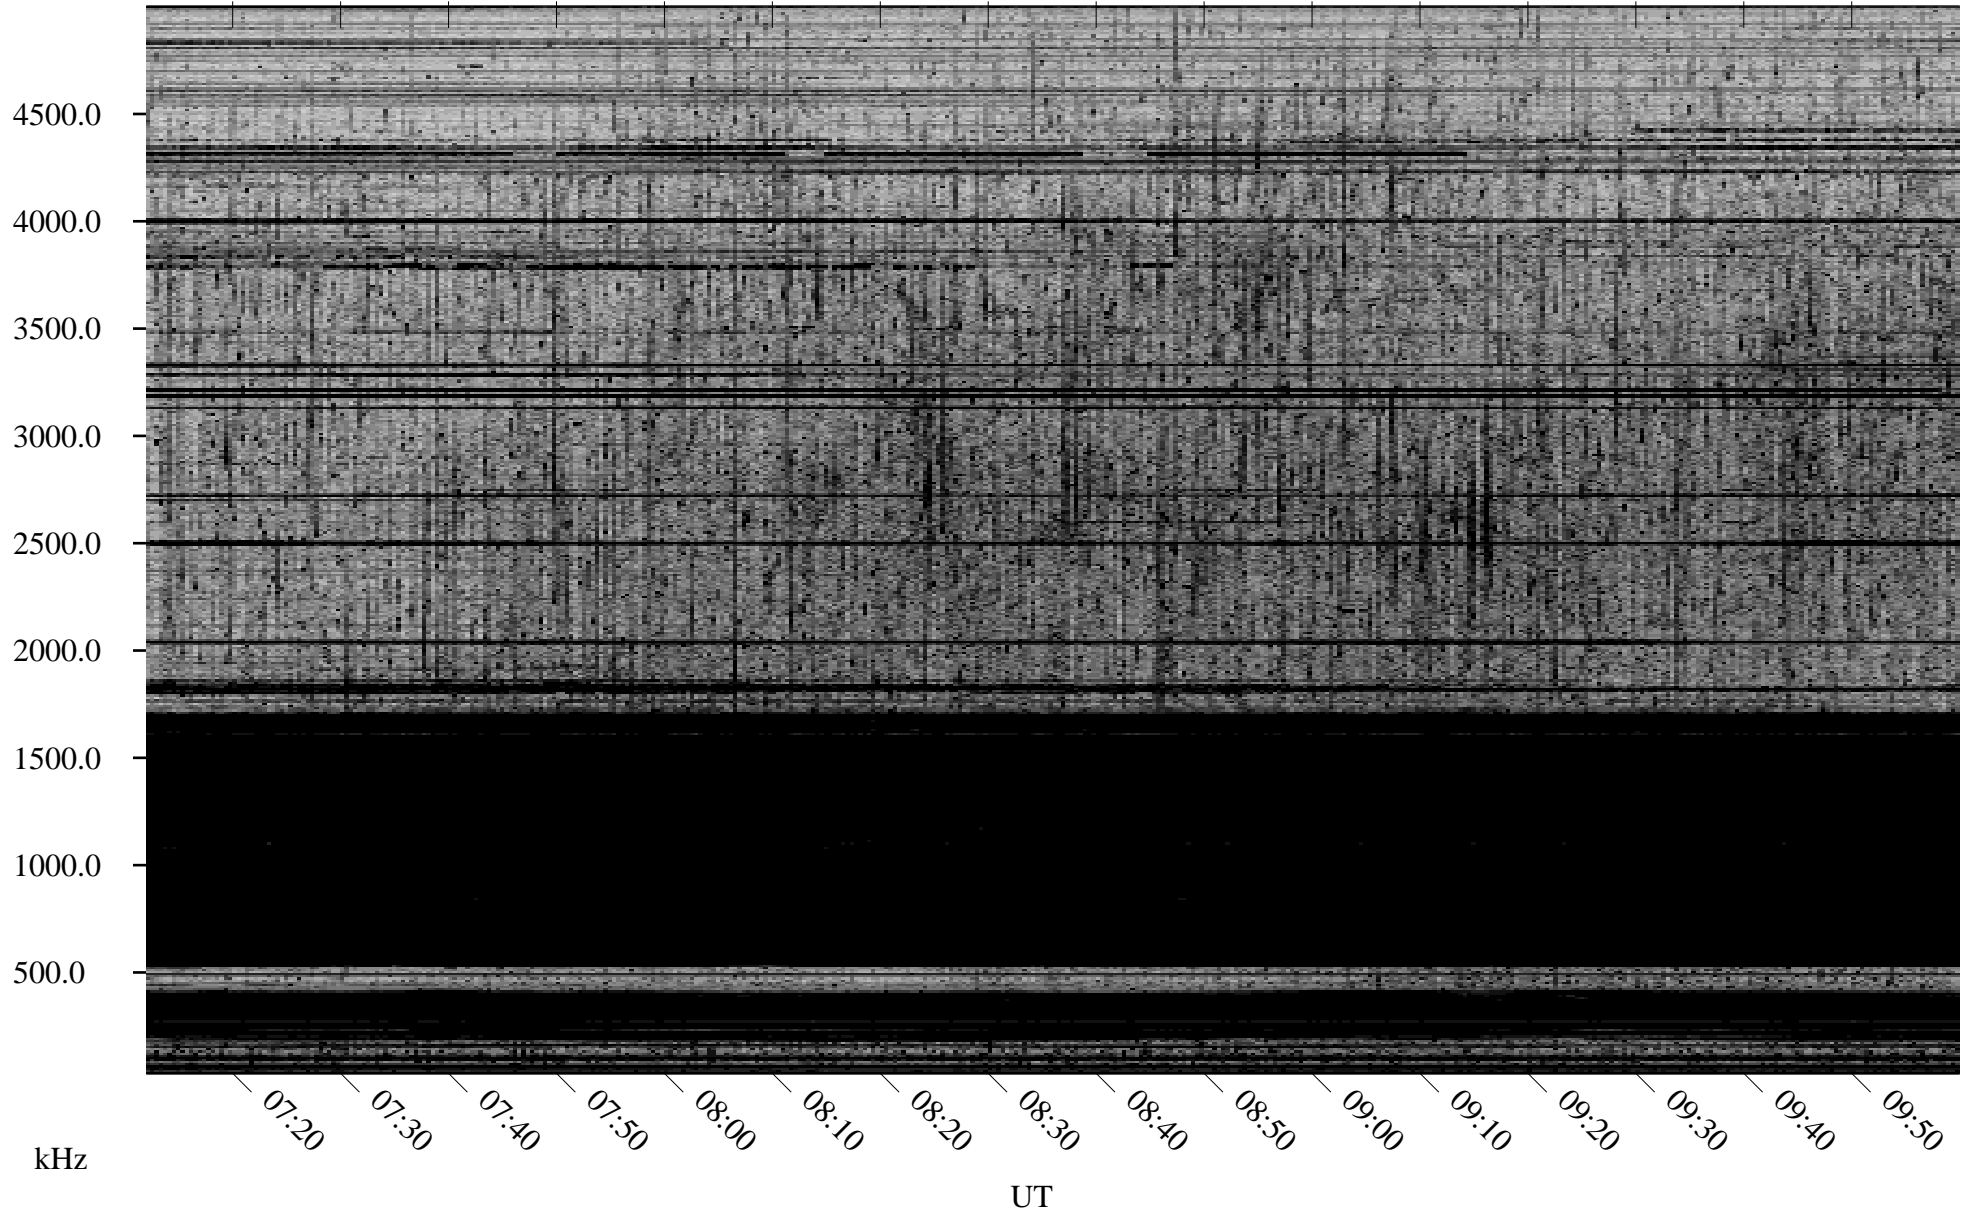

# 12/31/2006 Churchill, Manitoba

Linear Scale    Black = 161    White = 15

CH06364L.R00m max\_12

Page 4

# 12/31/2006 Churchill, Manitoba

Linear Scale    Black = 161    White = 15

CH06364L.R00m max\_12

Page 5