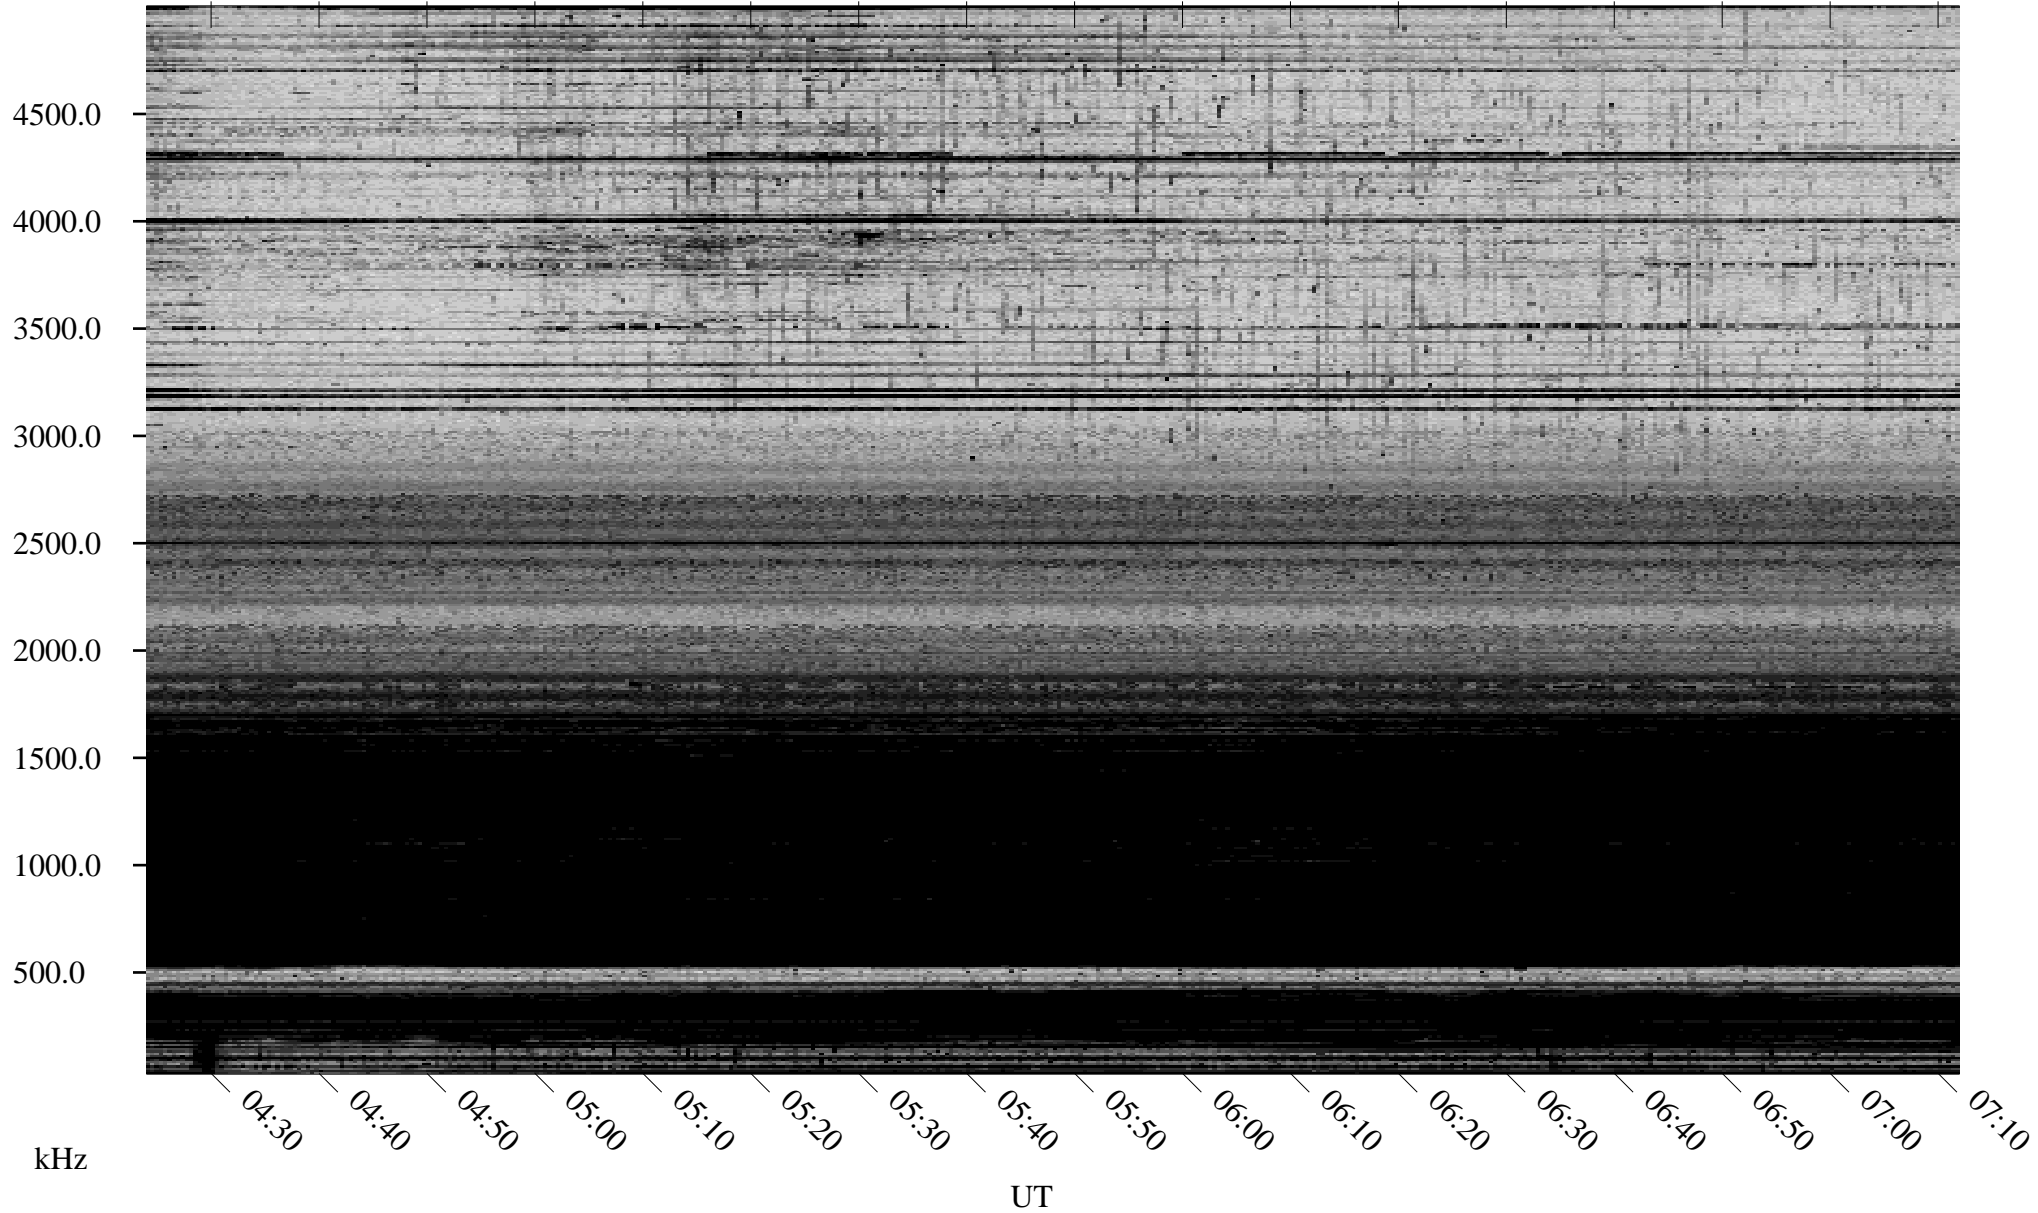

01/05/2006 Churchill, Manitoba

Linear Scale Black = 161 White = 15

ch06005l.r00m max_12

Page 1

01/05/2006 Churchill, Manitoba

Linear Scale Black = 161 White = 15

ch060051.r00m max_12

Page 2

01/06/2006 Churchill, Manitoba

Linear Scale Black = 161 White = 15

ch060051.r00m max_12

Page 3

01/06/2006 Churchill, Manitoba

Linear Scale Black = 161 White = 15

ch060051.r00m max_12

Page 4

01/06/2006 Churchill, Manitoba

Linear Scale Black = 161 White = 15

ch060051.r00m max_12

Page 5

01/06/2006 Churchill, Manitoba

Linear Scale Black = 161 White = 15

ch060051.r00m max_12

Page 6

01/06/2006 Churchill, Manitoba

Linear Scale Black = 161 White = 15

ch060051.r00m max_12

Page 7

01/06/2006 Churchill, Manitoba

Linear Scale Black = 161 White = 15

ch060051.r00m max_12

Page 8