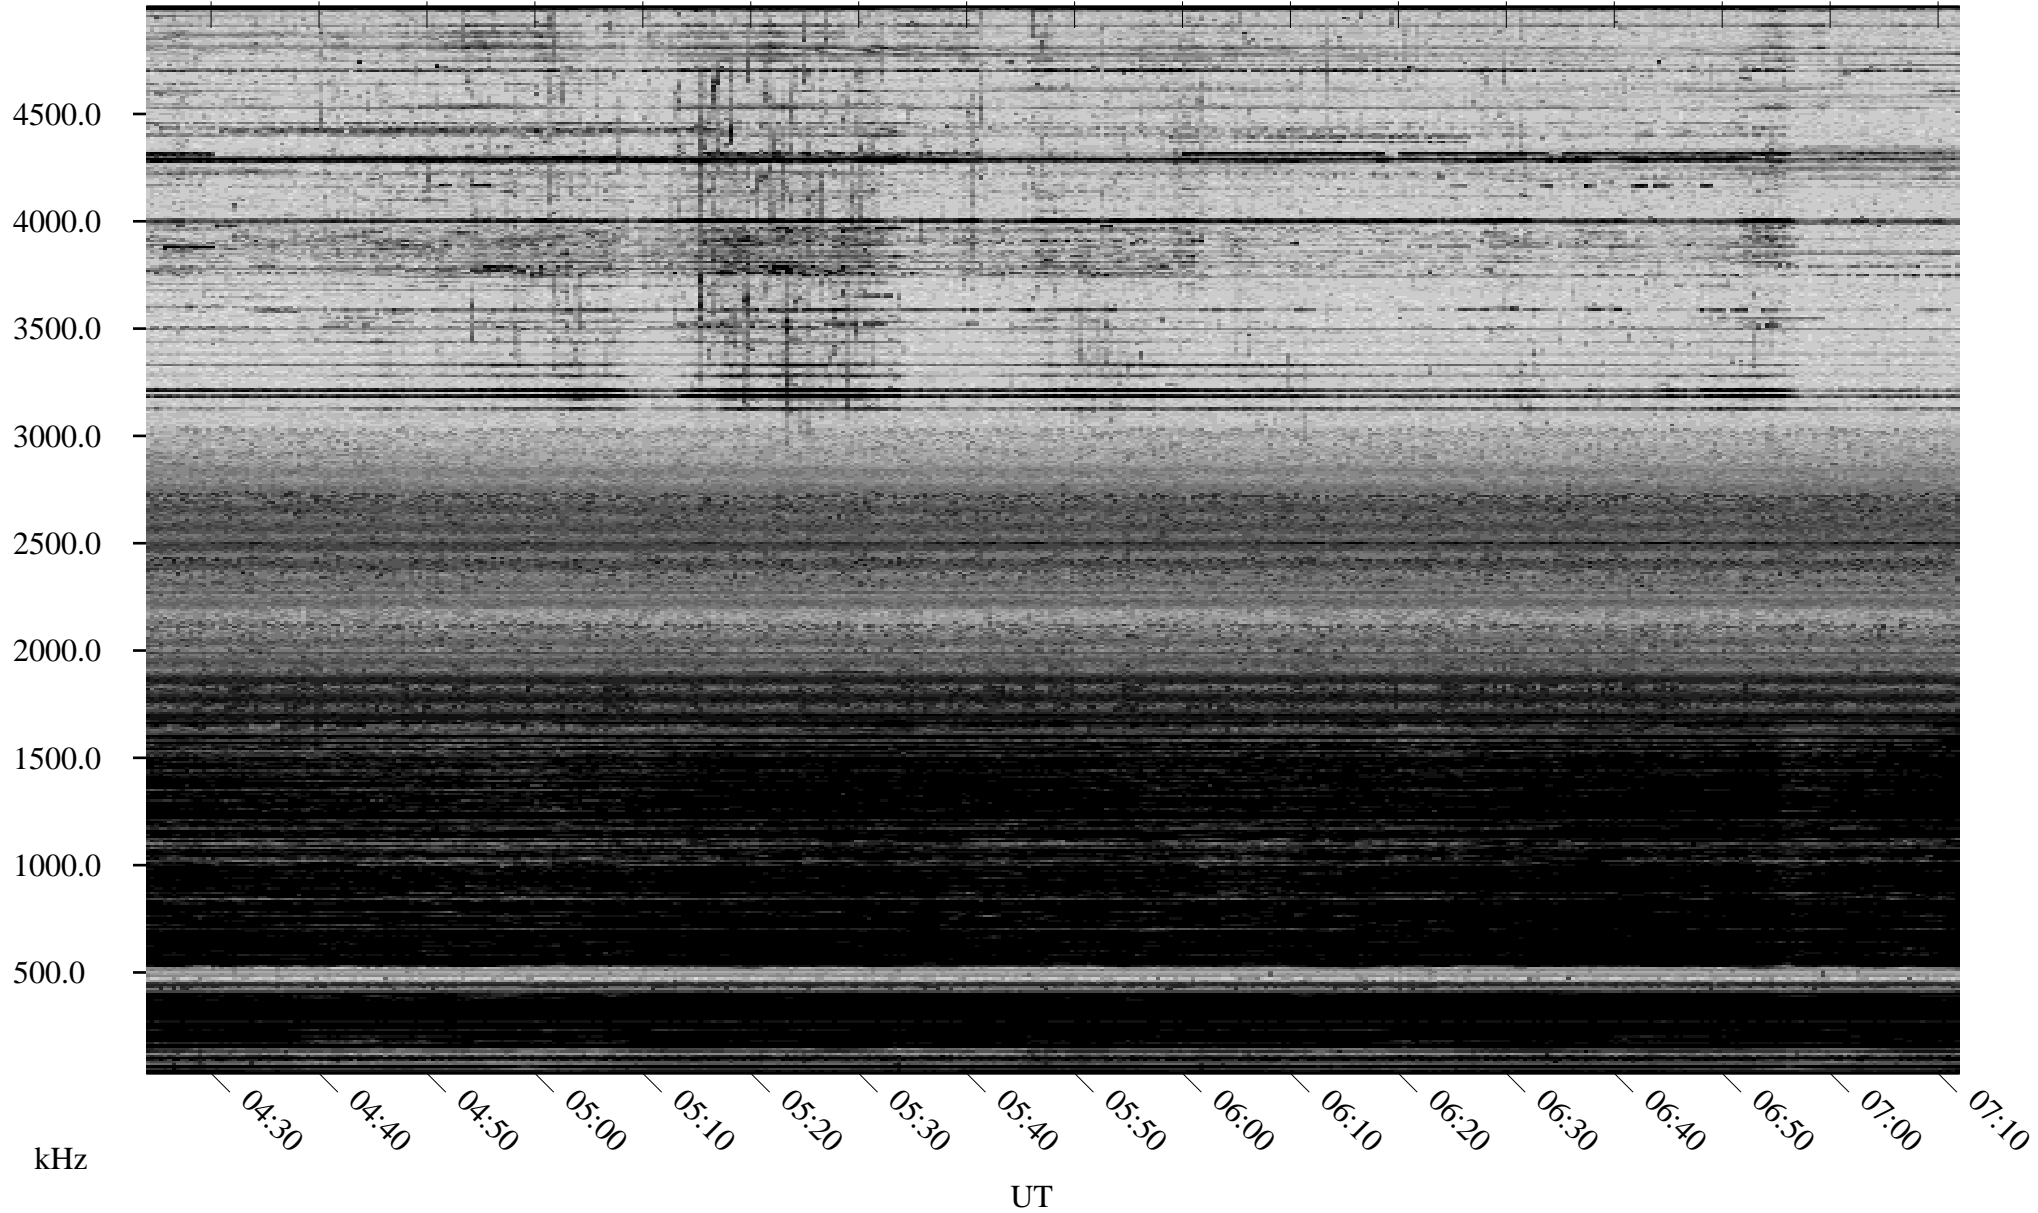

01/06/2006 Churchill, Manitoba

Linear Scale Black = 161 White = 15

ch06006l.r00m max_12

Page 1

01/06/2006 Churchill, Manitoba

Linear Scale Black = 161 White = 15

ch06006l.r00m max_12

Page 2

01/07/2006 Churchill, Manitoba

Linear Scale Black = 161 White = 15

ch06006l.r00m max_12

Page 3

01/07/2006 Churchill, Manitoba

Linear Scale Black = 161 White = 15

ch06006l.r00m max_12

Page 4

01/07/2006 Churchill, Manitoba

Linear Scale Black = 161 White = 15

ch06006l.r00m max_12

Page 5

01/07/2006 Churchill, Manitoba

Linear Scale Black = 161 White = 15

ch06006l.r00m max_12

Page 6

01/07/2006 Churchill, Manitoba

Linear Scale Black = 161 White = 15

ch06006l.r00m max_12

Page 7

01/07/2006 Churchill, Manitoba

Linear Scale Black = 161 White = 15

ch06006l.r00m max_12

Page 8