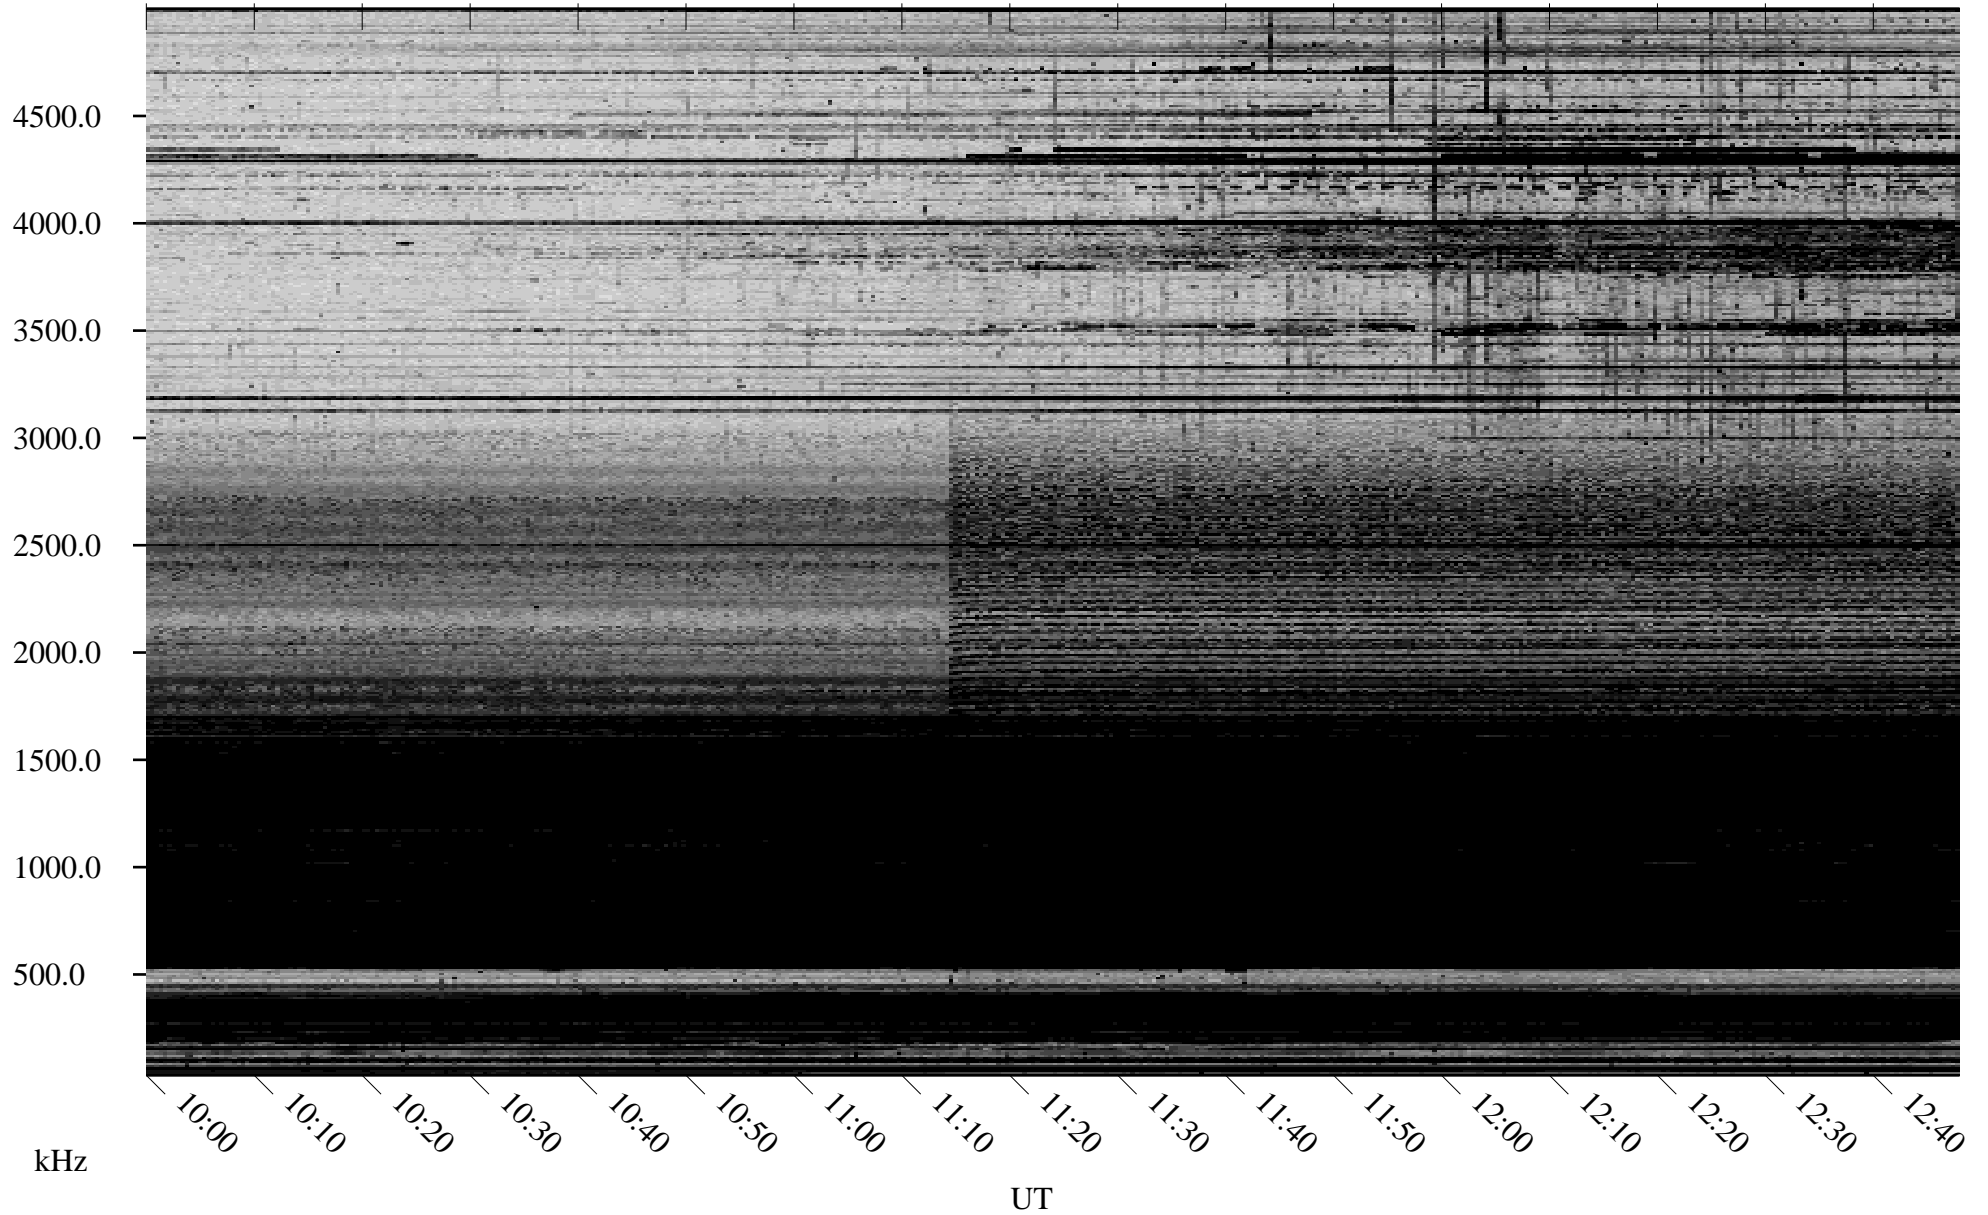

01/06/2006 Churchill, Manitoba

Linear Scale Black = 161 White = 15

ch06006l.r00m max_12

Page 1

01/06/2006 Churchill, Manitoba

Linear Scale Black = 161 White = 15

ch06006l.r00m max_12

Page 2

01/07/2006 Churchill, Manitoba

Linear Scale Black = 161 White = 15

ch06006l.r00m max_12

Page 3

01/07/2006 Churchill, Manitoba

Linear Scale Black = 161 White = 15

ch06006l.r00m max_12

Page 4

01/07/2006 Churchill, Manitoba

Linear Scale Black = 161 White = 15

ch06006l.r00m max_12

Page 5

01/07/2006 Churchill, Manitoba

Linear Scale Black = 161 White = 15

ch06006l.r00m max_12

Page 6

01/07/2006 Churchill, Manitoba

Linear Scale Black = 161 White = 15

ch06006l.r00m max_12

Page 7

01/07/2006 Churchill, Manitoba

Linear Scale Black = 161 White = 15

ch06006l.r00m max_12

Page 8