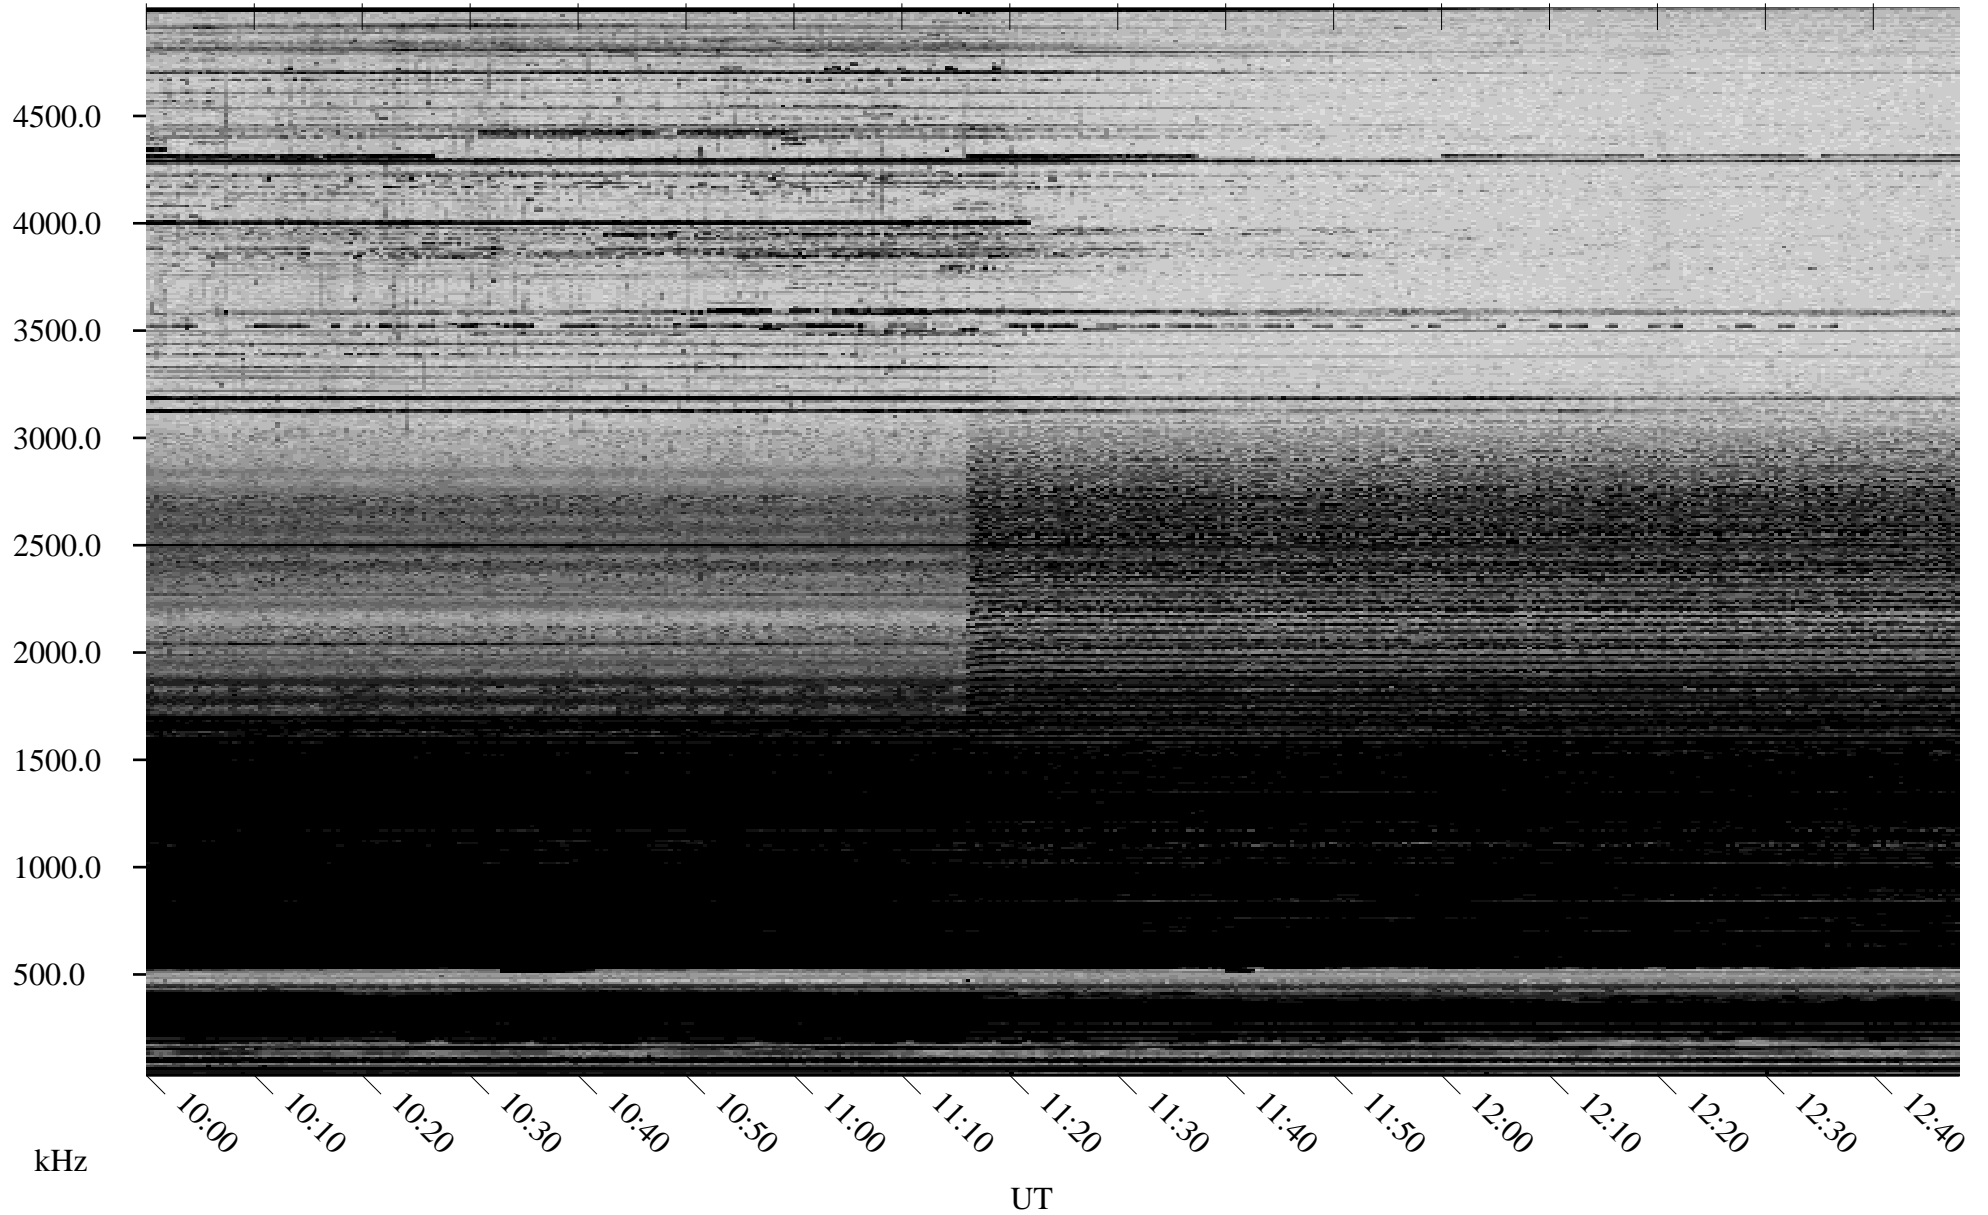

01/07/2006 Churchill, Manitoba

Linear Scale Black = 161 White = 15

ch06007l.r00m max_12

Page 1

01/07/2006 Churchill, Manitoba

Linear Scale Black = 161 White = 15

ch06007l.r00m max_12

Page 2

01/08/2006 Churchill, Manitoba

Linear Scale Black = 161 White = 15

ch06007l.r00m max_12

Page 3

01/08/2006 Churchill, Manitoba

Linear Scale Black = 161 White = 15

ch06007l.r00m max_12

Page 4

01/08/2006 Churchill, Manitoba

Linear Scale Black = 161 White = 15

ch06007l.r00m max_12

Page 5

01/08/2006 Churchill, Manitoba

Linear Scale Black = 161 White = 15

ch06007l.r00m max_12

Page 6

01/08/2006 Churchill, Manitoba

Linear Scale Black = 161 White = 15

ch06007l.r00m max_12

Page 7

01/08/2006 Churchill, Manitoba

Linear Scale Black = 161 White = 15

ch06007l.r00m max_12

Page 8