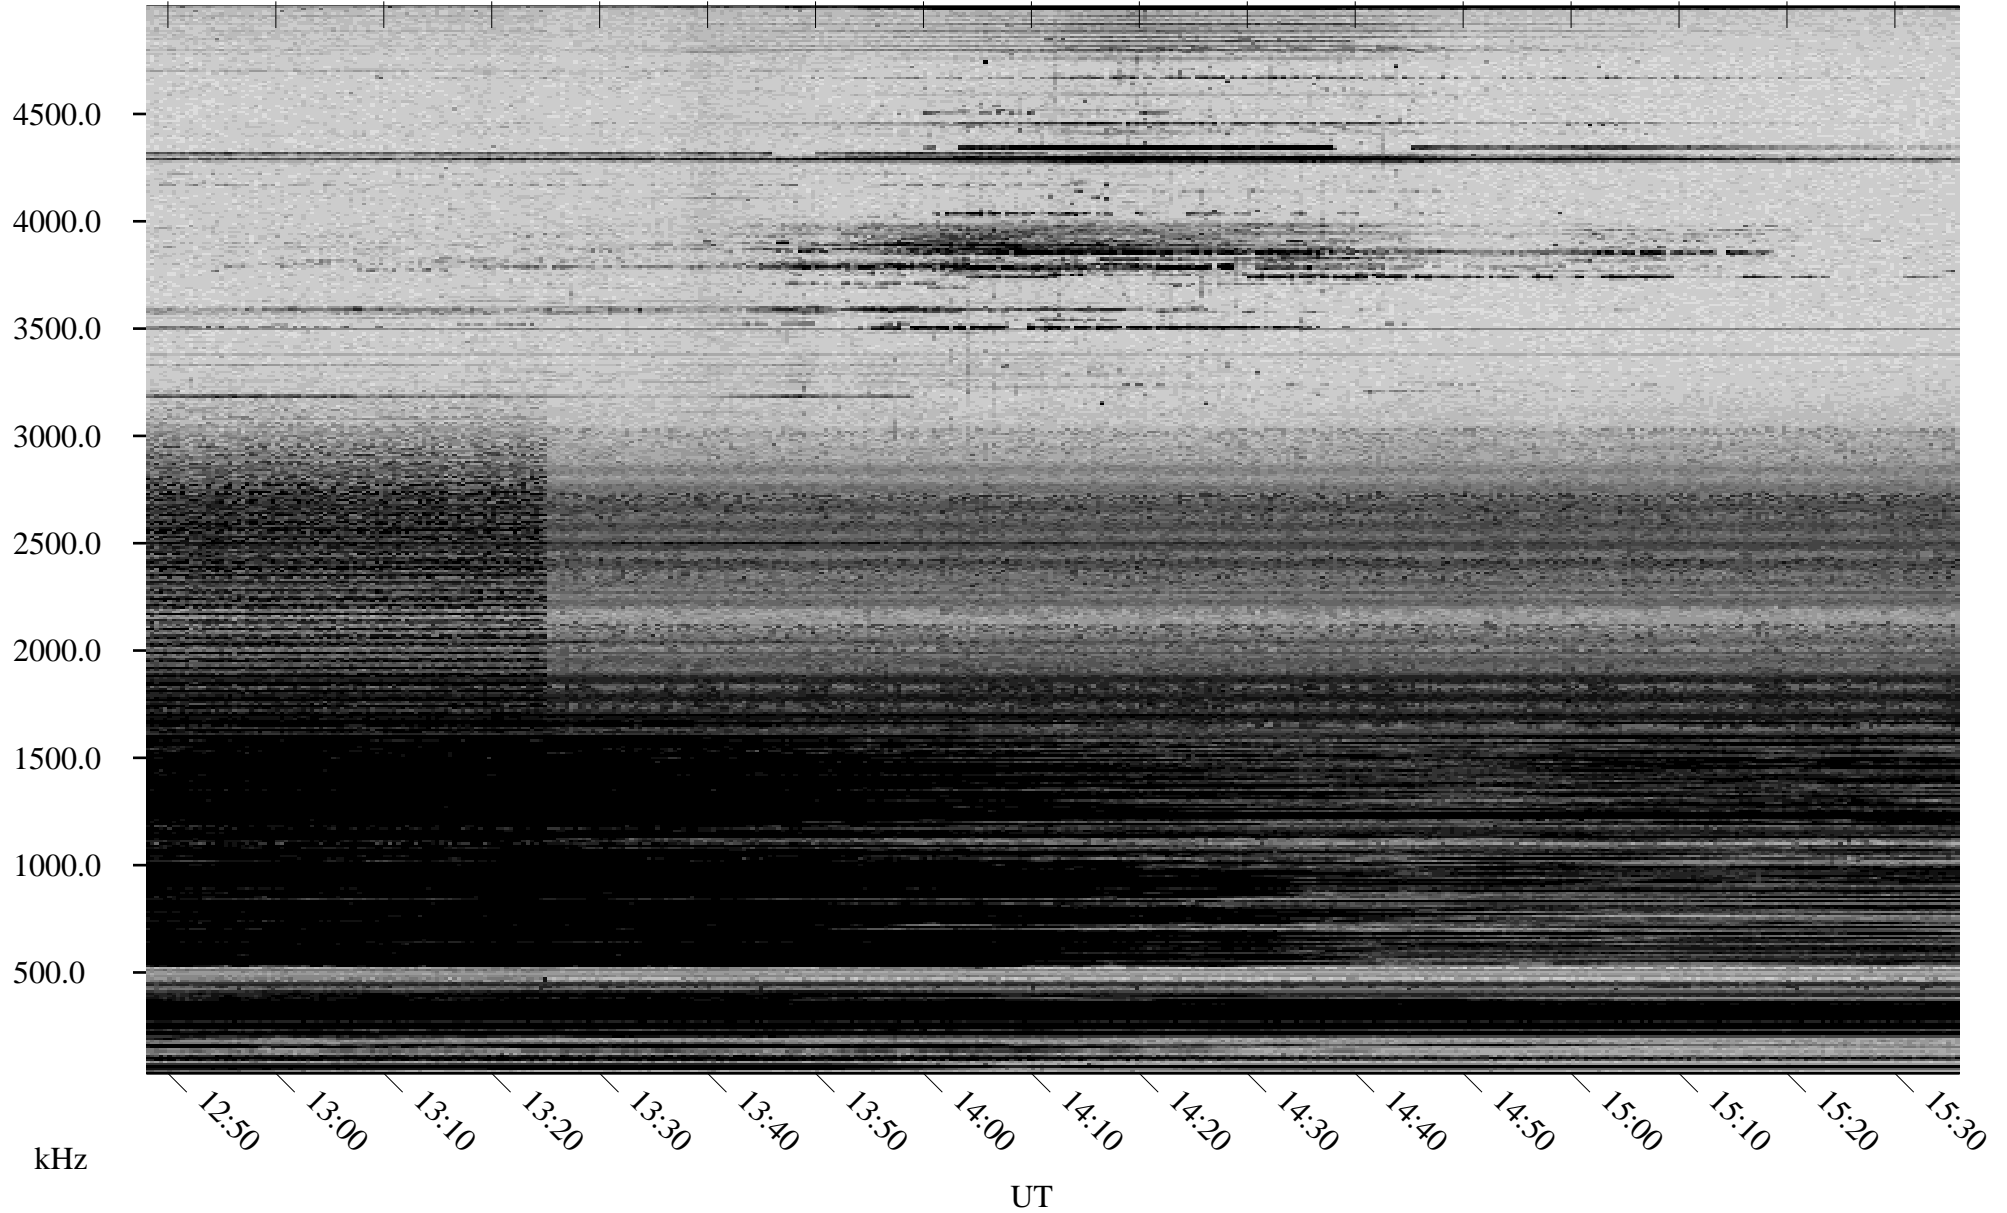

01/07/2006 Churchill, Manitoba

Linear Scale Black = 161 White = 15

ch06007l.r00m max_12

Page 1

01/07/2006 Churchill, Manitoba

Linear Scale Black = 161 White = 15

ch06007l.r00m max_12

Page 2

01/08/2006 Churchill, Manitoba

Linear Scale Black = 161 White = 15

ch06007l.r00m max_12

Page 3

01/08/2006 Churchill, Manitoba

Linear Scale Black = 161 White = 15

ch06007l.r00m max_12

Page 4

01/08/2006 Churchill, Manitoba

Linear Scale Black = 161 White = 15

ch06007l.r00m max_12

Page 5

01/08/2006 Churchill, Manitoba

Linear Scale Black = 161 White = 15

ch06007l.r00m max_12

Page 6

01/08/2006 Churchill, Manitoba

Linear Scale Black = 161 White = 15

ch06007l.r00m max_12

Page 7

01/08/2006 Churchill, Manitoba

Linear Scale Black = 161 White = 15

ch06007l.r00m max_12

Page 8