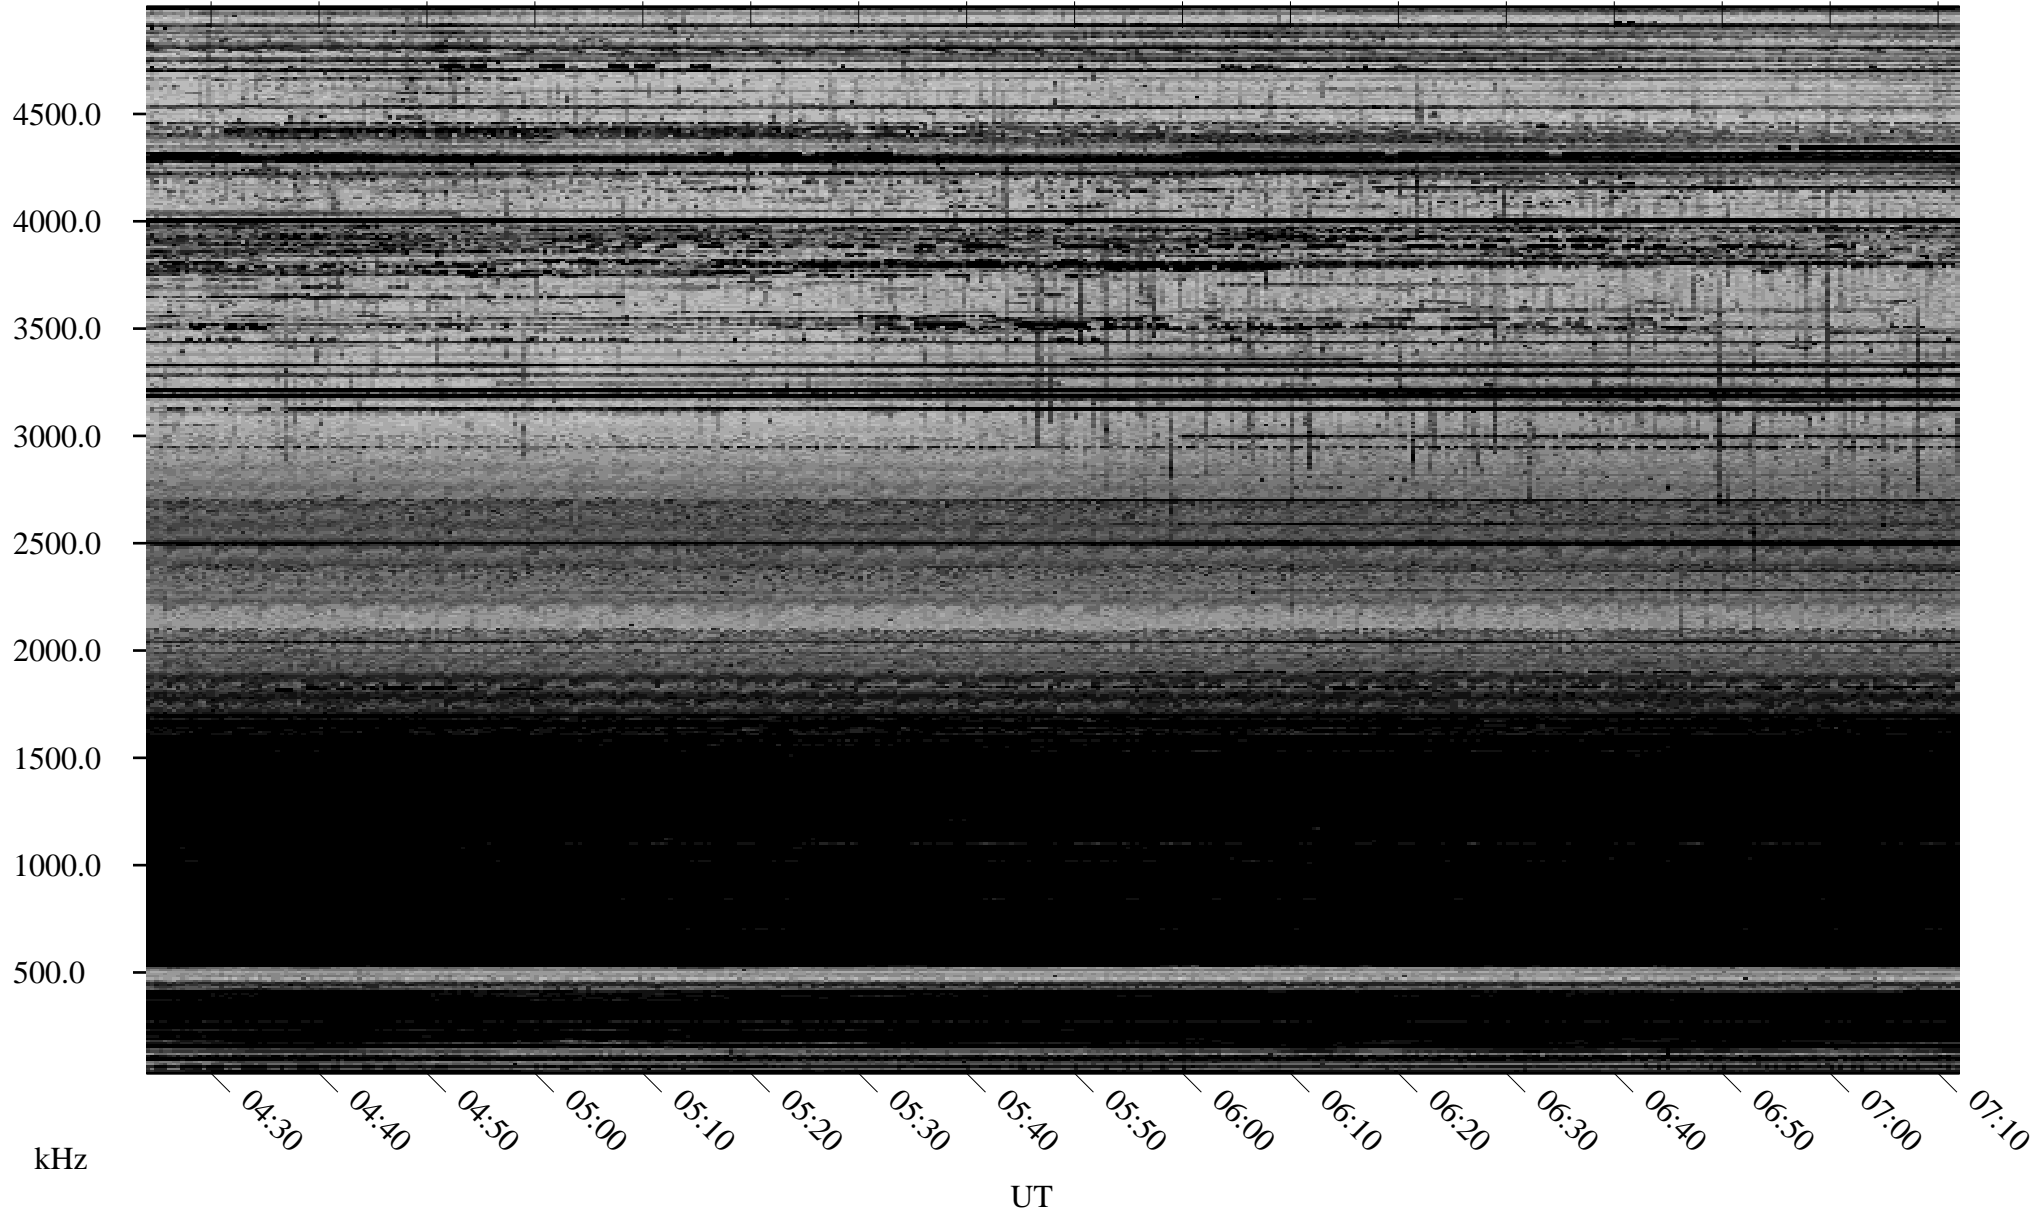

01/08/2006 Churchill, Manitoba

Linear Scale Black = 161 White = 15

ch06008l.r00m max_12

Page 1

01/08/2006 Churchill, Manitoba

Linear Scale Black = 161 White = 15

ch06008l.r00m max_12

Page 2

01/09/2006 Churchill, Manitoba

Linear Scale Black = 161 White = 15

ch06008l.r00m max_12

Page 3

01/09/2006 Churchill, Manitoba

Linear Scale Black = 161 White = 15

ch06008l.r00m max_12

Page 4

01/09/2006 Churchill, Manitoba

Linear Scale Black = 161 White = 15

ch06008l.r00m max_12

Page 5

01/09/2006 Churchill, Manitoba

Linear Scale Black = 161 White = 15

ch06008l.r00m max_12

Page 6

01/09/2006 Churchill, Manitoba

Linear Scale Black = 161 White = 15

ch06008l.r00m max_12

Page 7

01/09/2006 Churchill, Manitoba

Linear Scale Black = 161 White = 15

ch06008l.r00m max_12