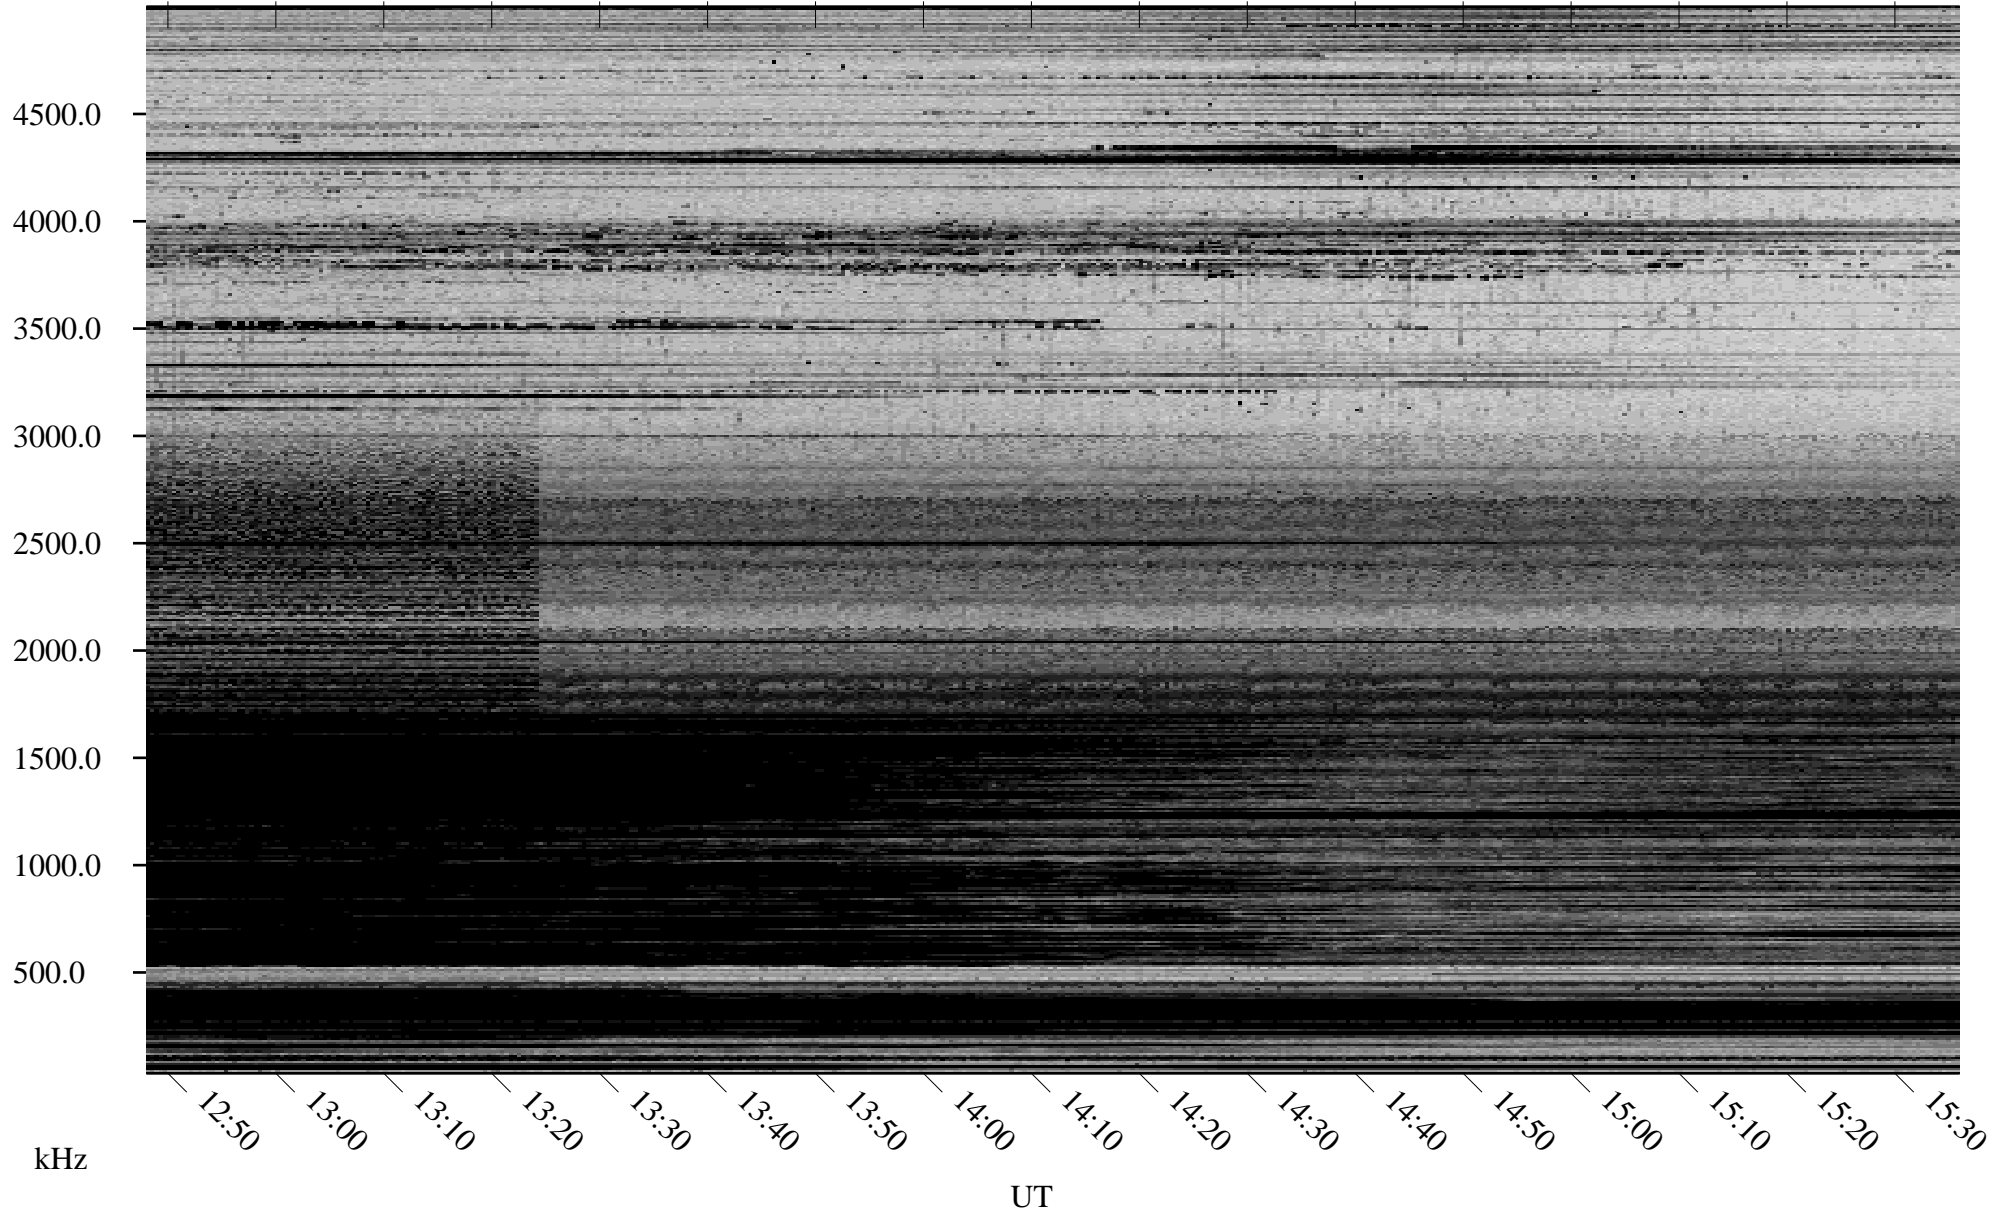

01/08/2006 Churchill, Manitoba

Linear Scale Black = 161 White = 15

ch06008l.r00m max_12

Page 1

01/08/2006 Churchill, Manitoba

Linear Scale Black = 161 White = 15

ch06008l.r00m max_12

Page 2

01/09/2006 Churchill, Manitoba

Linear Scale Black = 161 White = 15

ch06008l.r00m max_12

Page 3

01/09/2006 Churchill, Manitoba

Linear Scale Black = 161 White = 15

ch06008l.r00m max_12

Page 4

01/09/2006 Churchill, Manitoba

Linear Scale Black = 161 White = 15

ch06008l.r00m max_12

Page 5

01/09/2006 Churchill, Manitoba

Linear Scale Black = 161 White = 15

ch06008l.r00m max_12

Page 6

01/09/2006 Churchill, Manitoba

Linear Scale Black = 161 White = 15

ch06008l.r00m max_12

Page 7

01/09/2006 Churchill, Manitoba

Linear Scale Black = 161 White = 15

ch06008l.r00m max_12