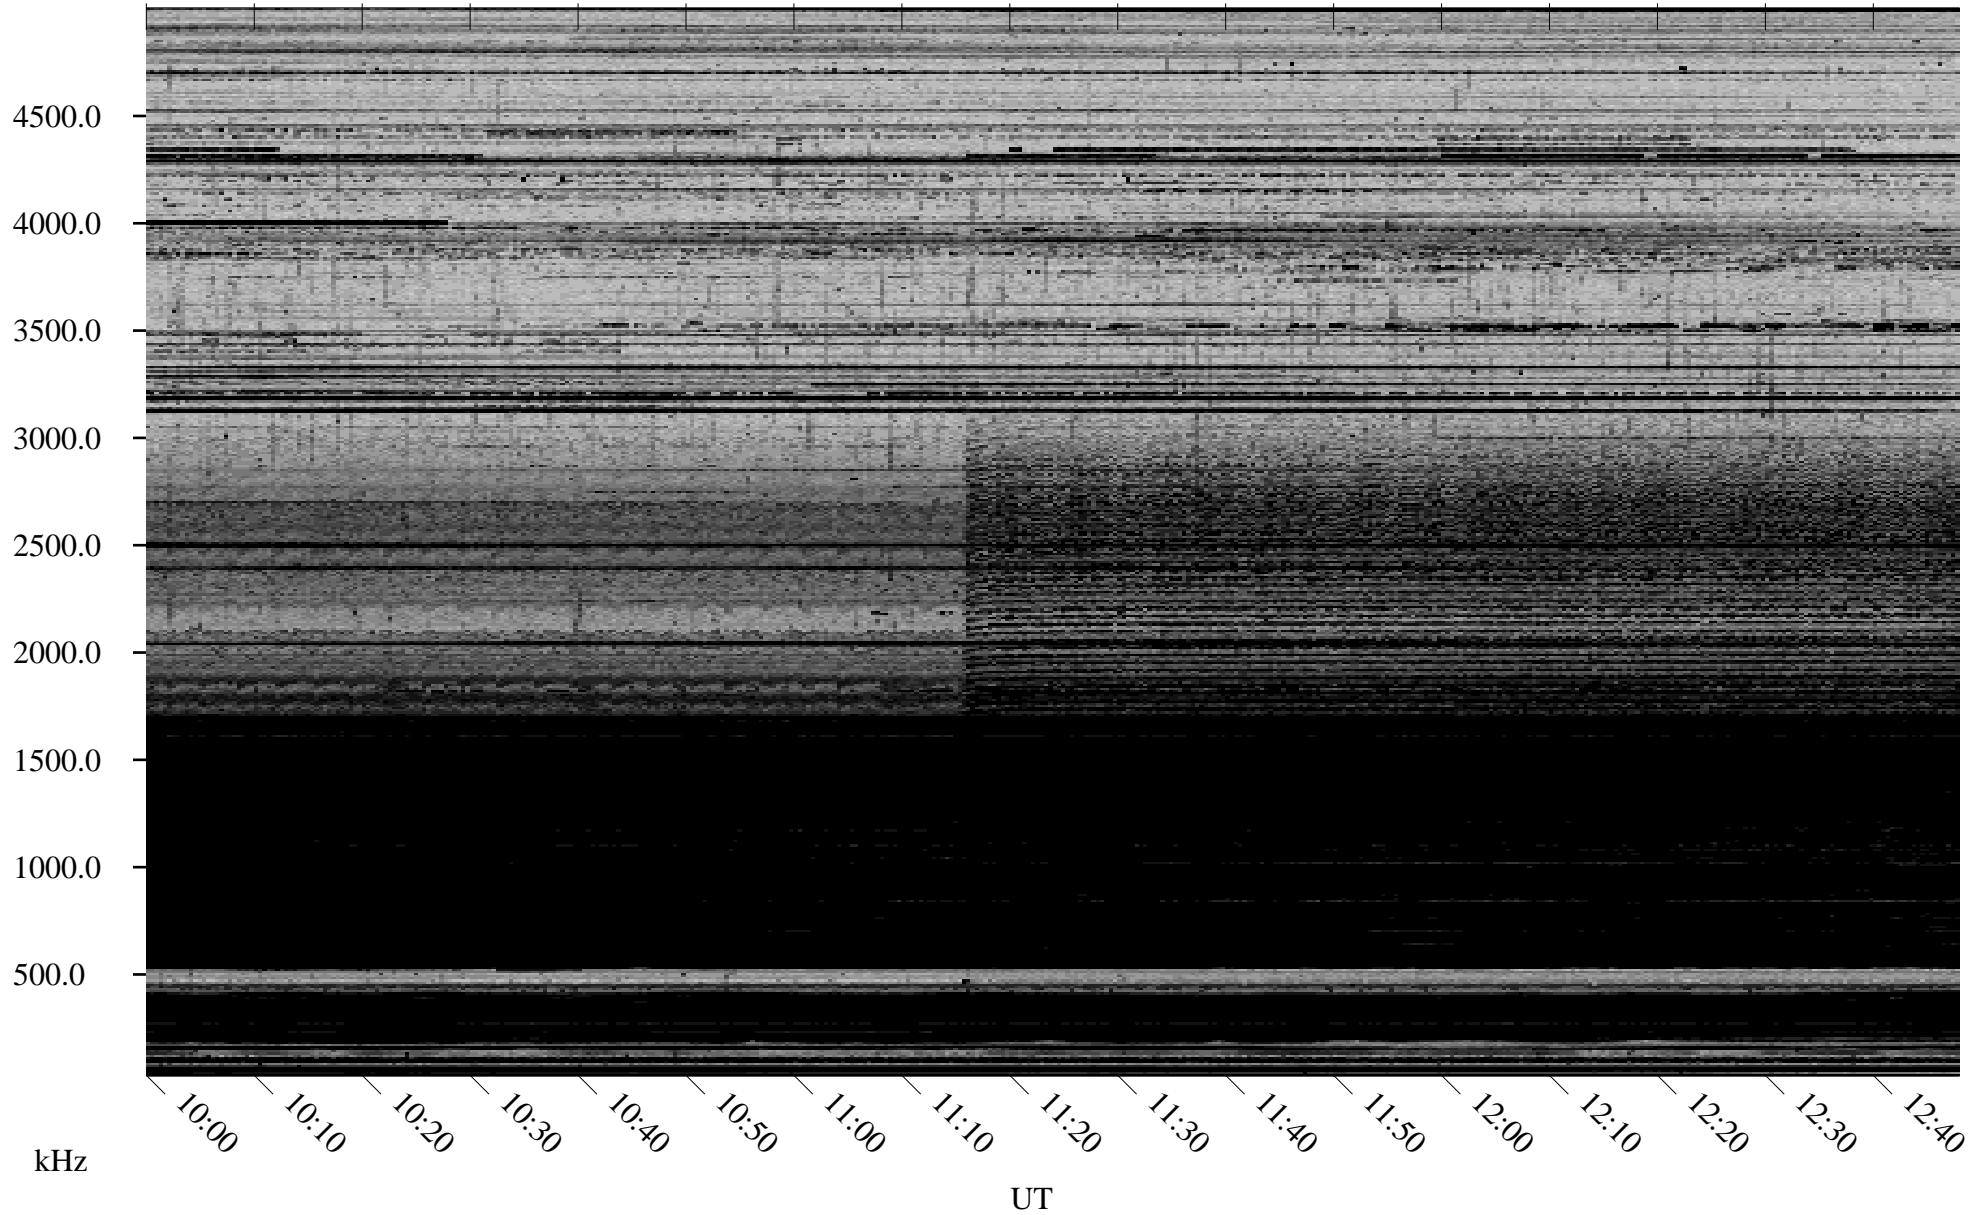

01/08/2006 Churchill, Manitoba

Linear Scale Black = 161 White = 15

ch06008l.r00m max_12

Page 1

01/08/2006 Churchill, Manitoba

Linear Scale Black = 161 White = 15

ch06008l.r00m max_12

Page 2

01/09/2006 Churchill, Manitoba

Linear Scale Black = 161 White = 15

ch06008l.r00m max_12

Page 3

01/09/2006 Churchill, Manitoba

Linear Scale Black = 161 White = 15

ch06008l.r00m max_12

Page 4

01/09/2006 Churchill, Manitoba

Linear Scale Black = 161 White = 15

ch06008l.r00m max_12

Page 5

01/09/2006 Churchill, Manitoba

Linear Scale Black = 161 White = 15

ch06008l.r00m max_12

Page 6

01/09/2006 Churchill, Manitoba

Linear Scale Black = 161 White = 15

ch06008l.r00m max_12

Page 7

01/09/2006 Churchill, Manitoba

Linear Scale Black = 161 White = 15

ch06008l.r00m max_12