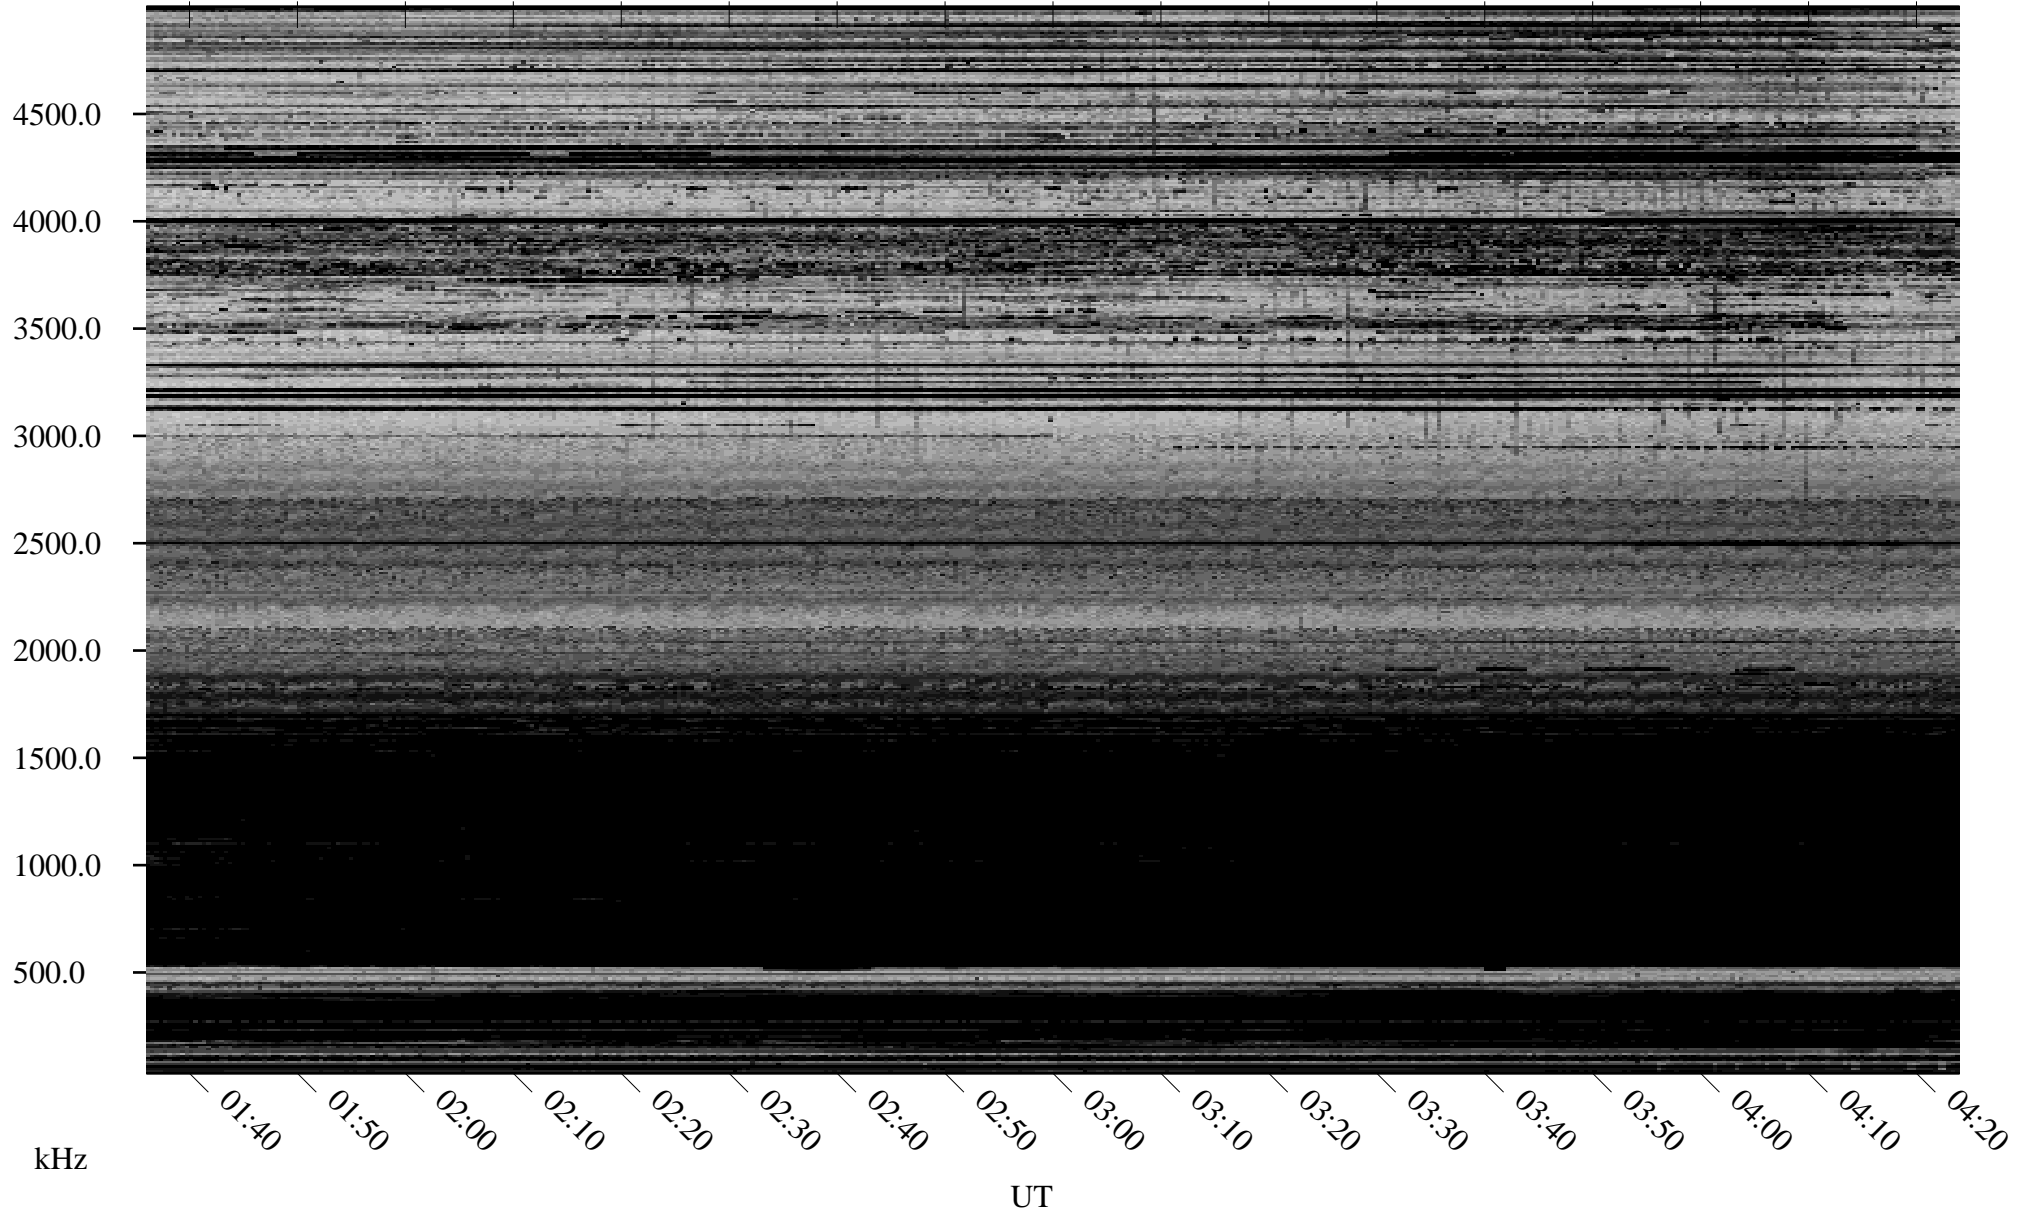

01/08/2006 Churchill, Manitoba

Linear Scale Black = 161 White = 15

ch06008l.r00m max_12

Page 1

01/08/2006 Churchill, Manitoba

Linear Scale Black = 161 White = 15

ch06008l.r00m max_12

Page 2

01/09/2006 Churchill, Manitoba

Linear Scale Black = 161 White = 15

ch06008l.r00m max_12

Page 3

01/09/2006 Churchill, Manitoba

Linear Scale Black = 161 White = 15

ch06008l.r00m max_12

Page 4

01/09/2006 Churchill, Manitoba

Linear Scale Black = 161 White = 15

ch06008l.r00m max_12

Page 5

01/09/2006 Churchill, Manitoba

Linear Scale Black = 161 White = 15

ch06008l.r00m max_12

Page 6

01/09/2006 Churchill, Manitoba

Linear Scale Black = 161 White = 15

ch06008l.r00m max_12

Page 7

01/09/2006 Churchill, Manitoba

Linear Scale Black = 161 White = 15

ch06008l.r00m max_12