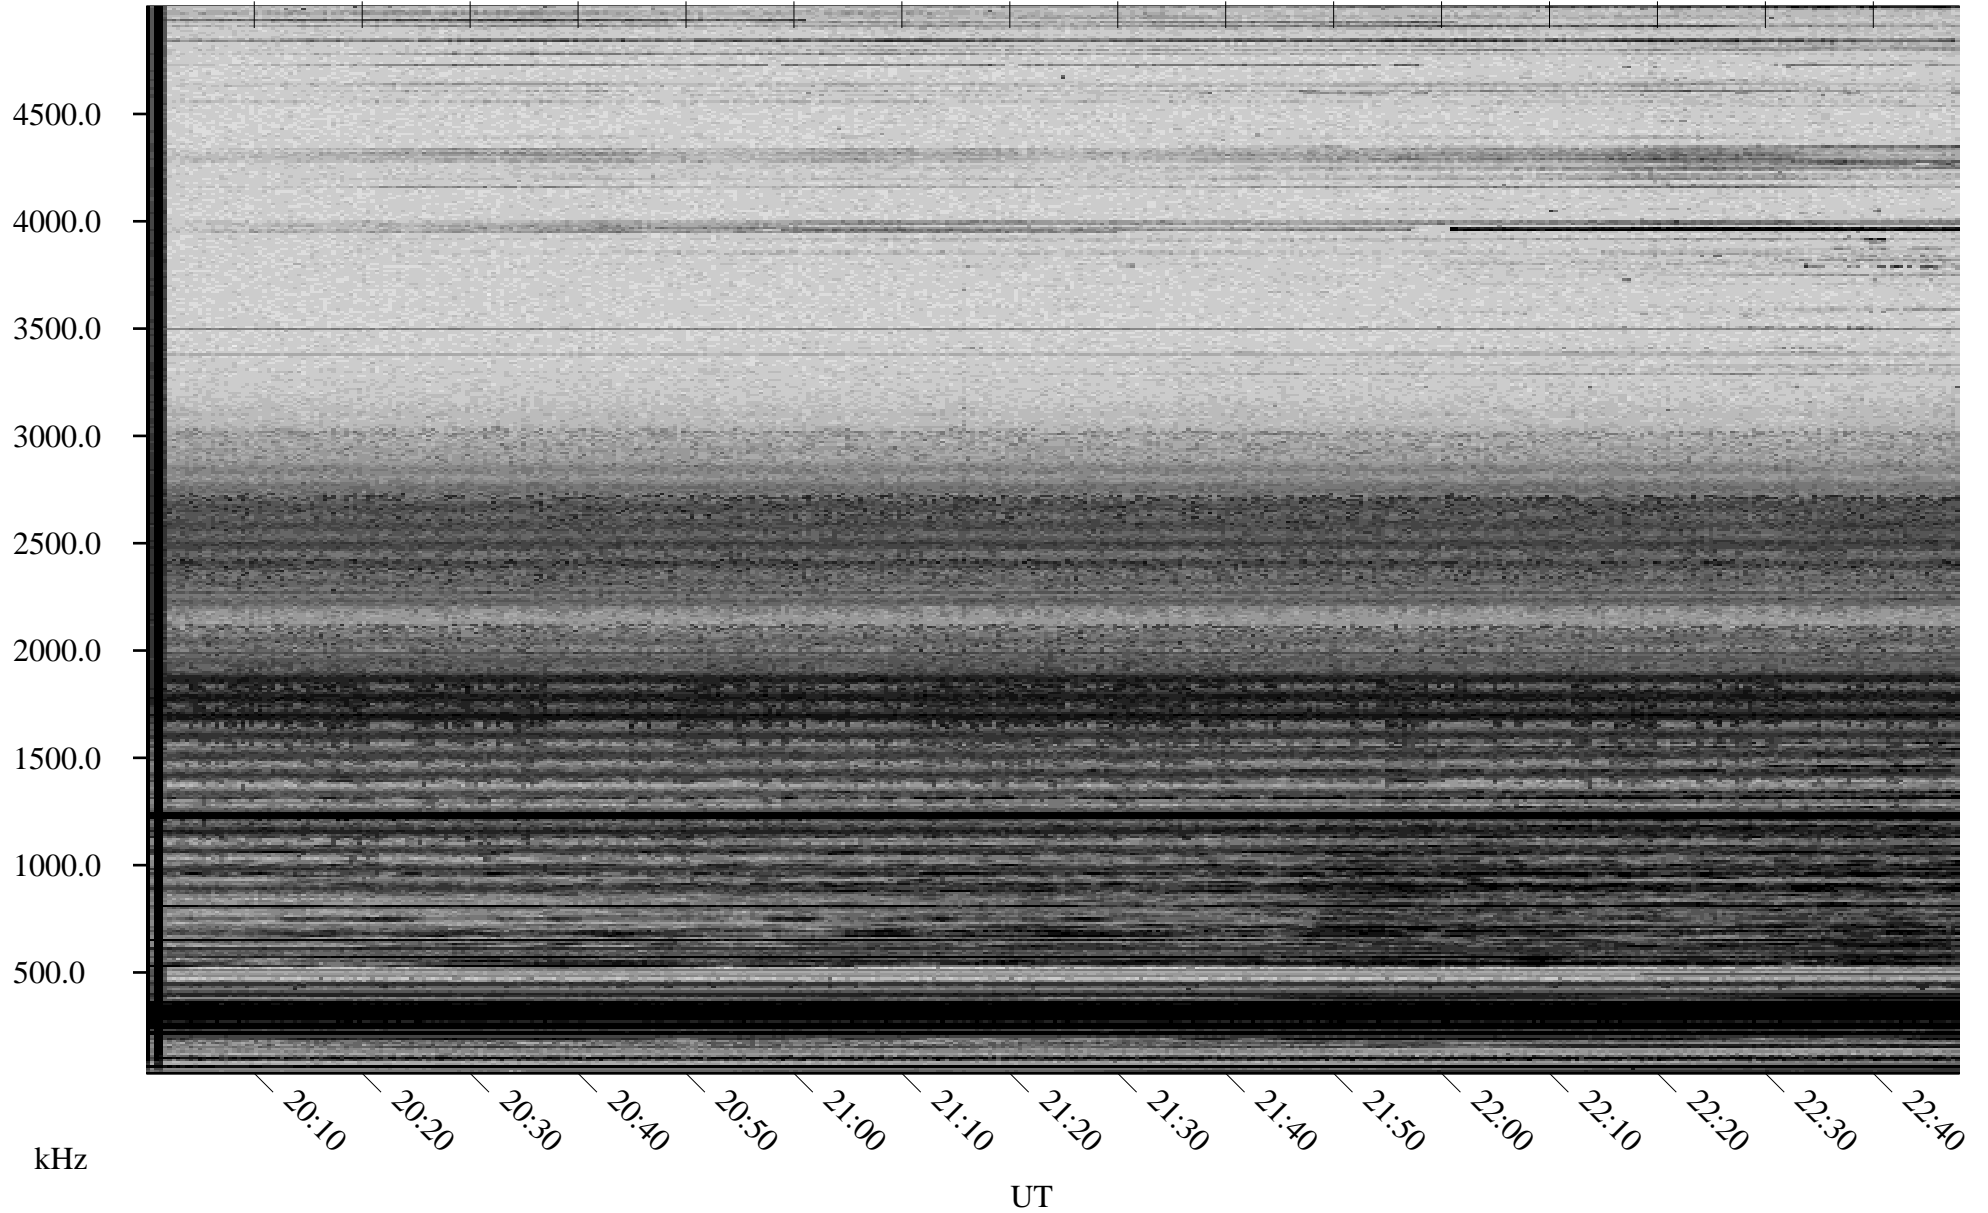

01/08/2006 Churchill, Manitoba

Linear Scale Black = 161 White = 15

ch06008l.r00m max_12

Page 1

01/08/2006 Churchill, Manitoba

Linear Scale Black = 161 White = 15

ch06008l.r00m max_12

Page 2

01/09/2006 Churchill, Manitoba

Linear Scale Black = 161 White = 15

ch06008l.r00m max_12

Page 3

01/09/2006 Churchill, Manitoba

Linear Scale Black = 161 White = 15

ch06008l.r00m max_12

Page 4

01/09/2006 Churchill, Manitoba

Linear Scale Black = 161 White = 15

ch06008l.r00m max_12

Page 5

01/09/2006 Churchill, Manitoba

Linear Scale Black = 161 White = 15

ch06008l.r00m max_12

Page 6

01/09/2006 Churchill, Manitoba

Linear Scale Black = 161 White = 15

ch06008l.r00m max_12

Page 7

01/09/2006 Churchill, Manitoba

Linear Scale Black = 161 White = 15

ch06008l.r00m max_12