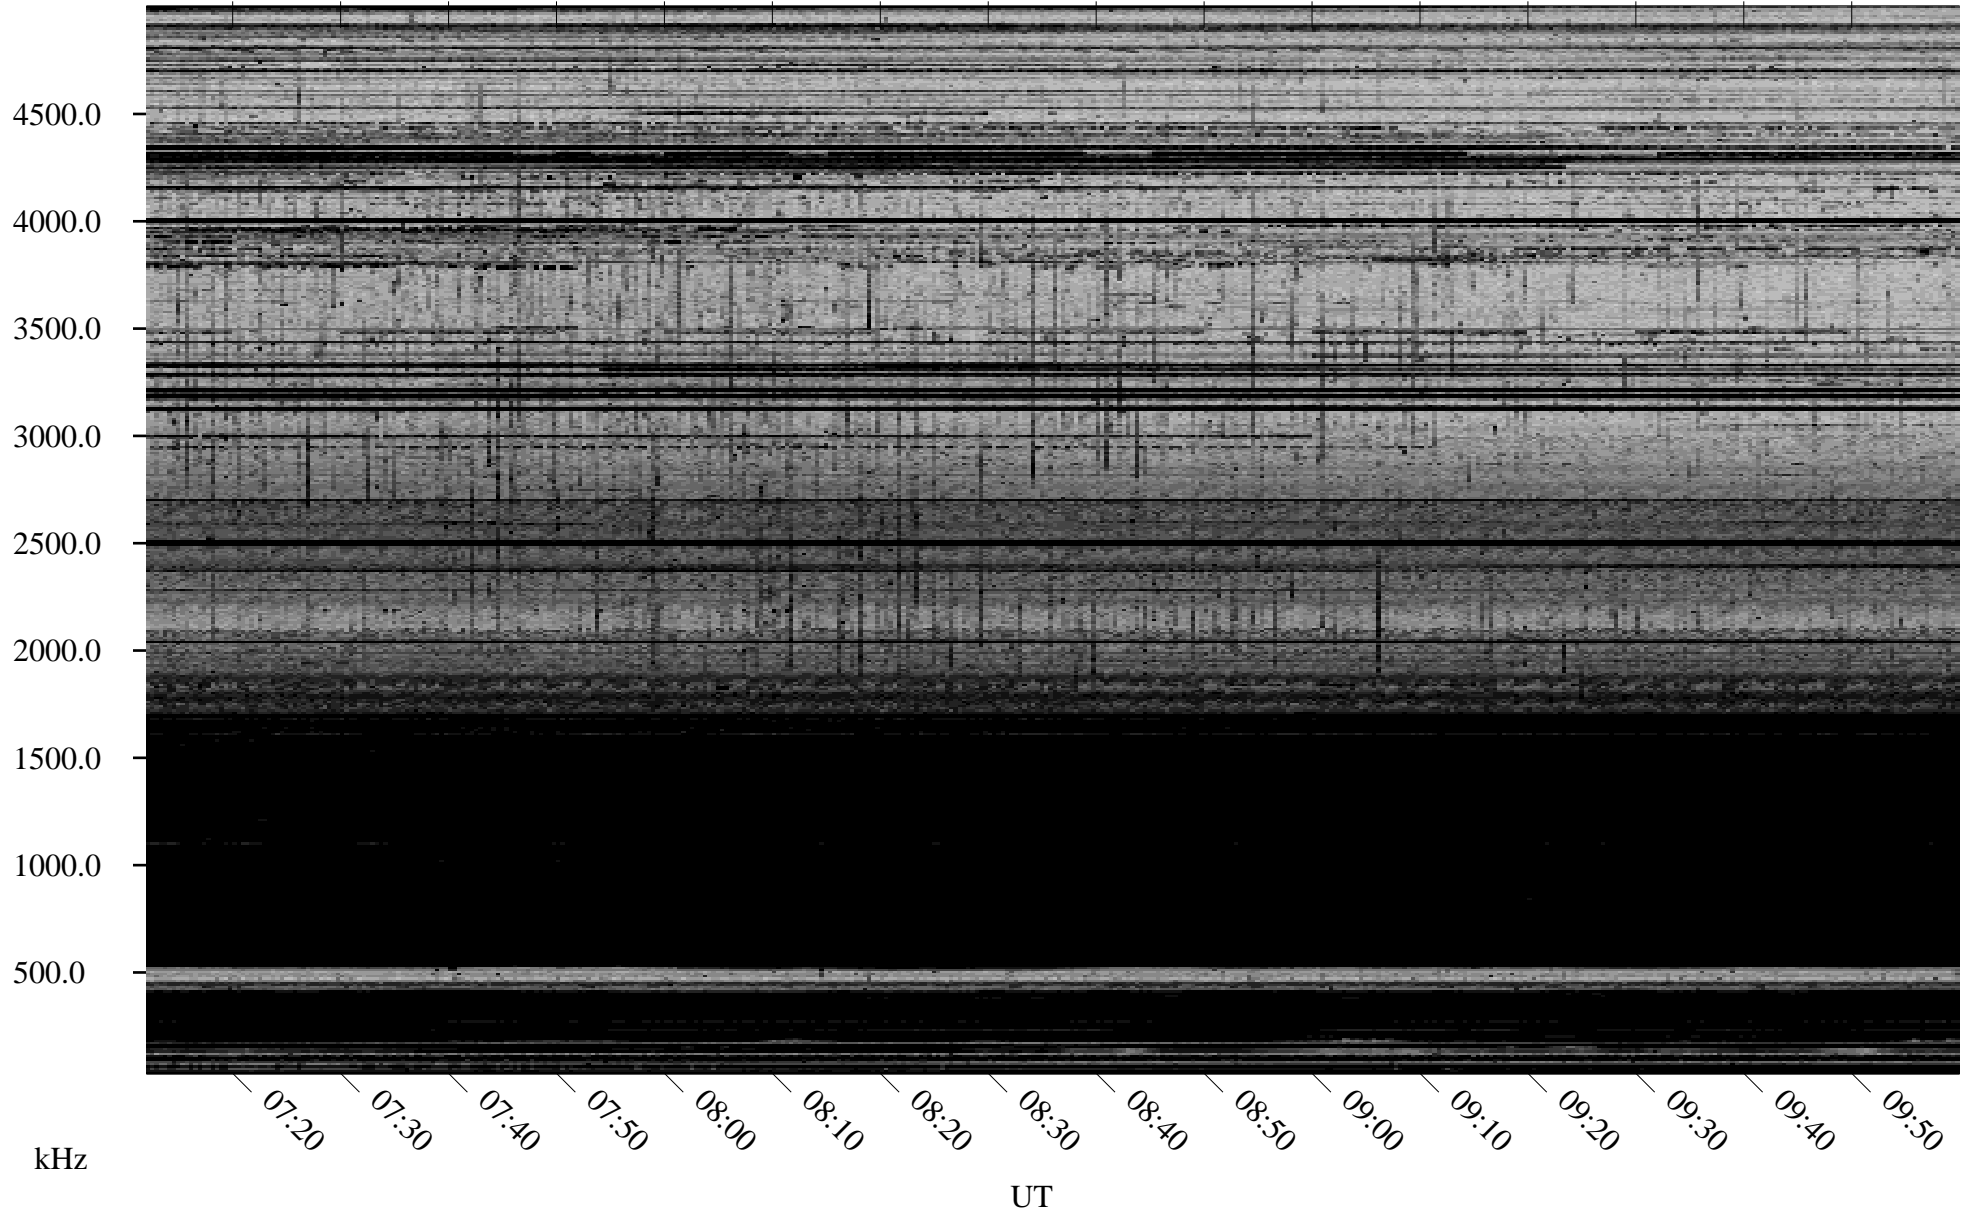

01/08/2006 Churchill, Manitoba

Linear Scale Black = 161 White = 15

ch06008l.r00m max_12

Page 1

01/08/2006 Churchill, Manitoba

Linear Scale Black = 161 White = 15

ch06008l.r00m max_12

Page 2

01/09/2006 Churchill, Manitoba

Linear Scale Black = 161 White = 15

ch06008l.r00m max_12

Page 3

01/09/2006 Churchill, Manitoba

Linear Scale Black = 161 White = 15

ch06008l.r00m max_12

Page 4

01/09/2006 Churchill, Manitoba

Linear Scale Black = 161 White = 15

ch06008l.r00m max_12

Page 5

01/09/2006 Churchill, Manitoba

Linear Scale Black = 161 White = 15

ch06008l.r00m max_12

Page 6

01/09/2006 Churchill, Manitoba

Linear Scale Black = 161 White = 15

ch06008l.r00m max_12

Page 7

01/09/2006 Churchill, Manitoba

Linear Scale Black = 161 White = 15

ch06008l.r00m max_12