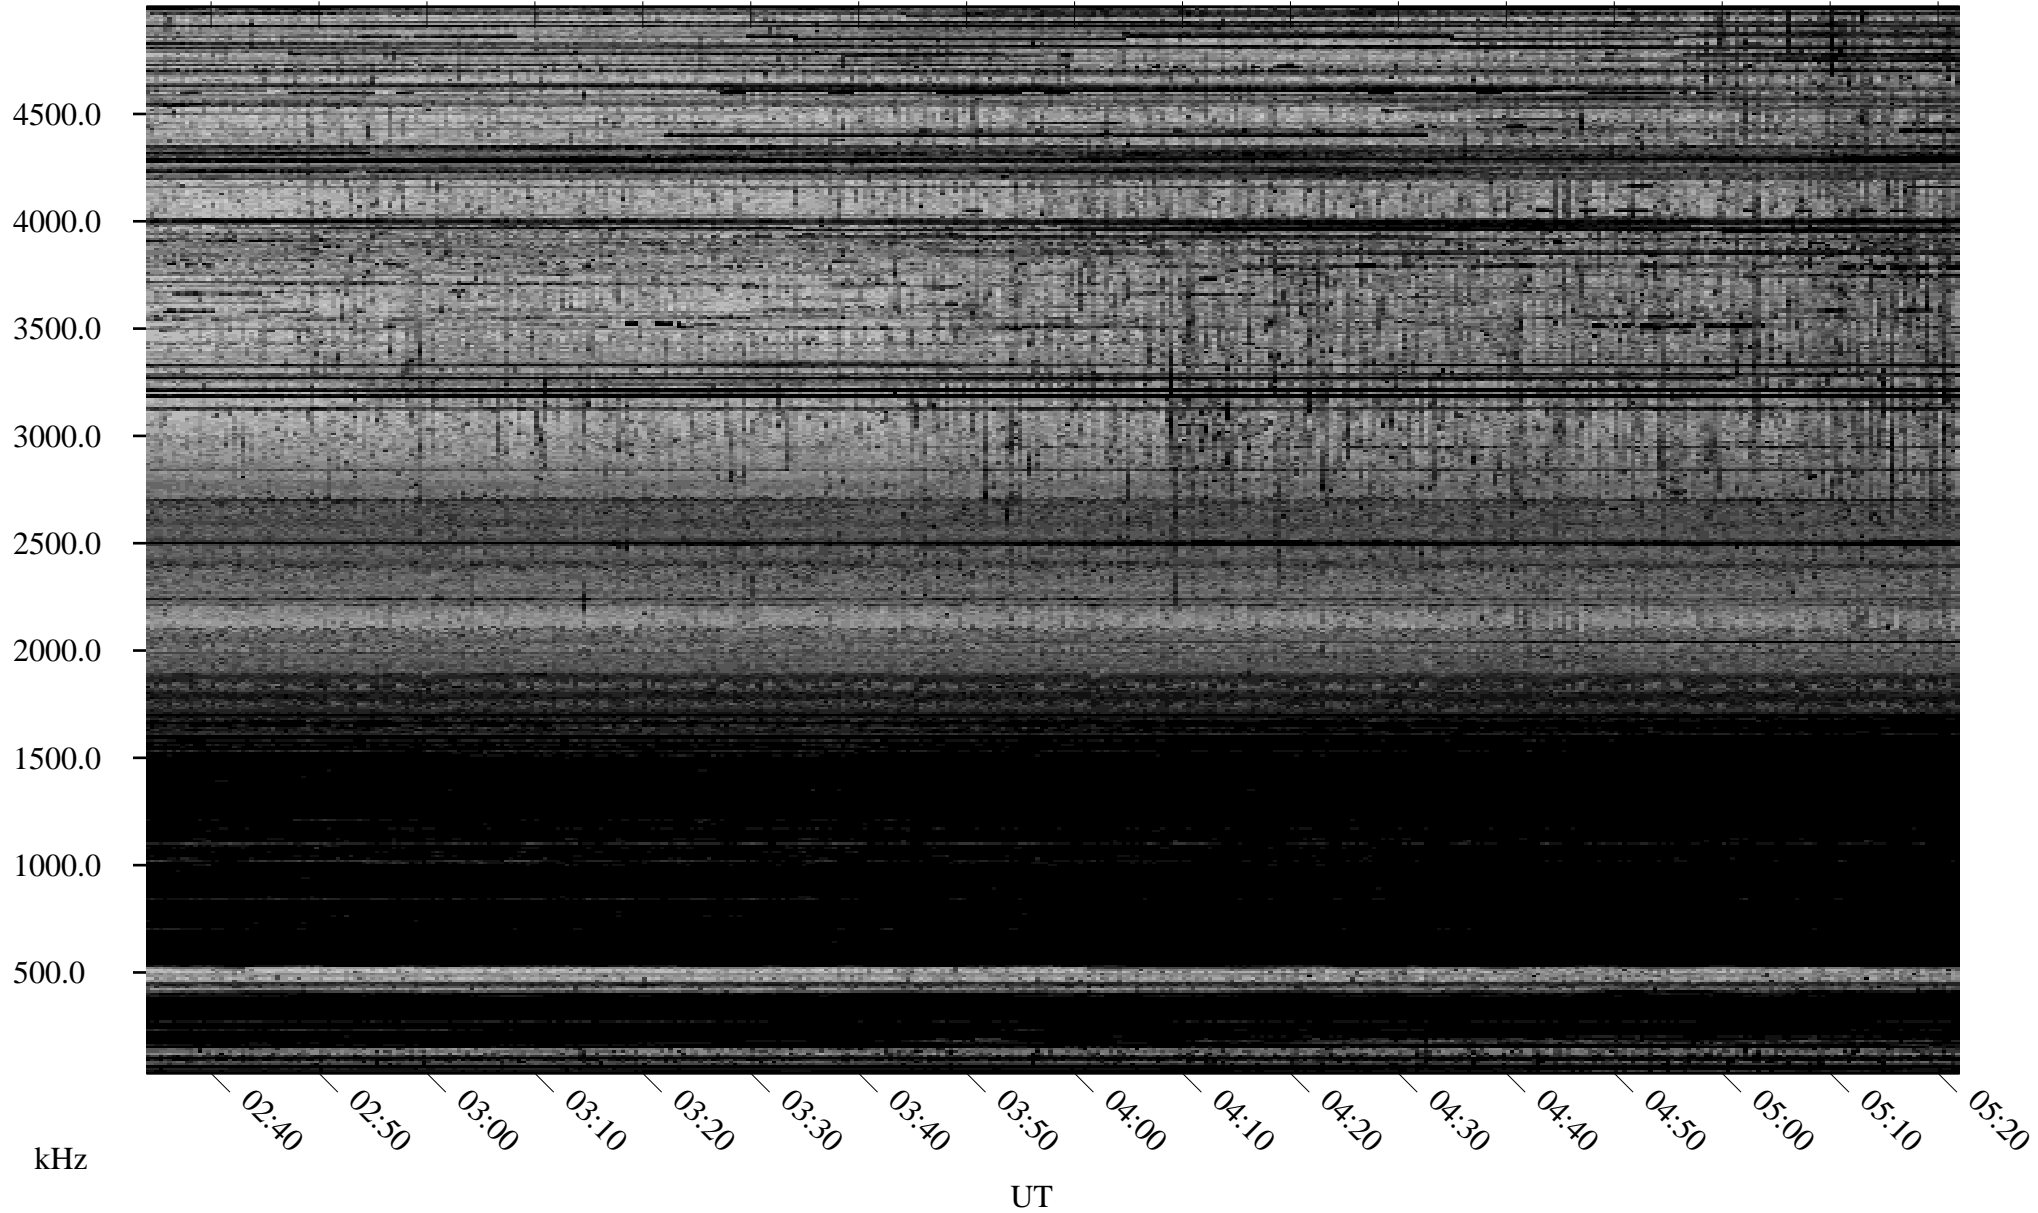

01/09/2006 Churchill, Manitoba

Linear Scale Black = 161 White = 15

ch06009l.r02m max_12

Page 1

01/09/2006 Churchill, Manitoba

Linear Scale Black = 161 White = 15

ch06009l.r02m max_12

Page 2

01/10/2006 Churchill, Manitoba

Linear Scale Black = 161 White = 15

ch06009l.r02m max_12

Page 3

01/10/2006 Churchill, Manitoba

Linear Scale Black = 161 White = 15

ch06009l.r02m max_12

Page 4

01/10/2006 Churchill, Manitoba

Linear Scale Black = 161 White = 15

ch06009l.r02m max_12

Page 5

01/10/2006 Churchill, Manitoba

Linear Scale Black = 161 White = 15

ch06009l.r02m max_12

Page 6

01/10/2006 Churchill, Manitoba

Linear Scale Black = 161 White = 15

ch06009l.r02m max_12

Page 7

01/10/2006 Churchill, Manitoba

Linear Scale Black = 161 White = 15

ch06009l.r02m max_12

Page 8