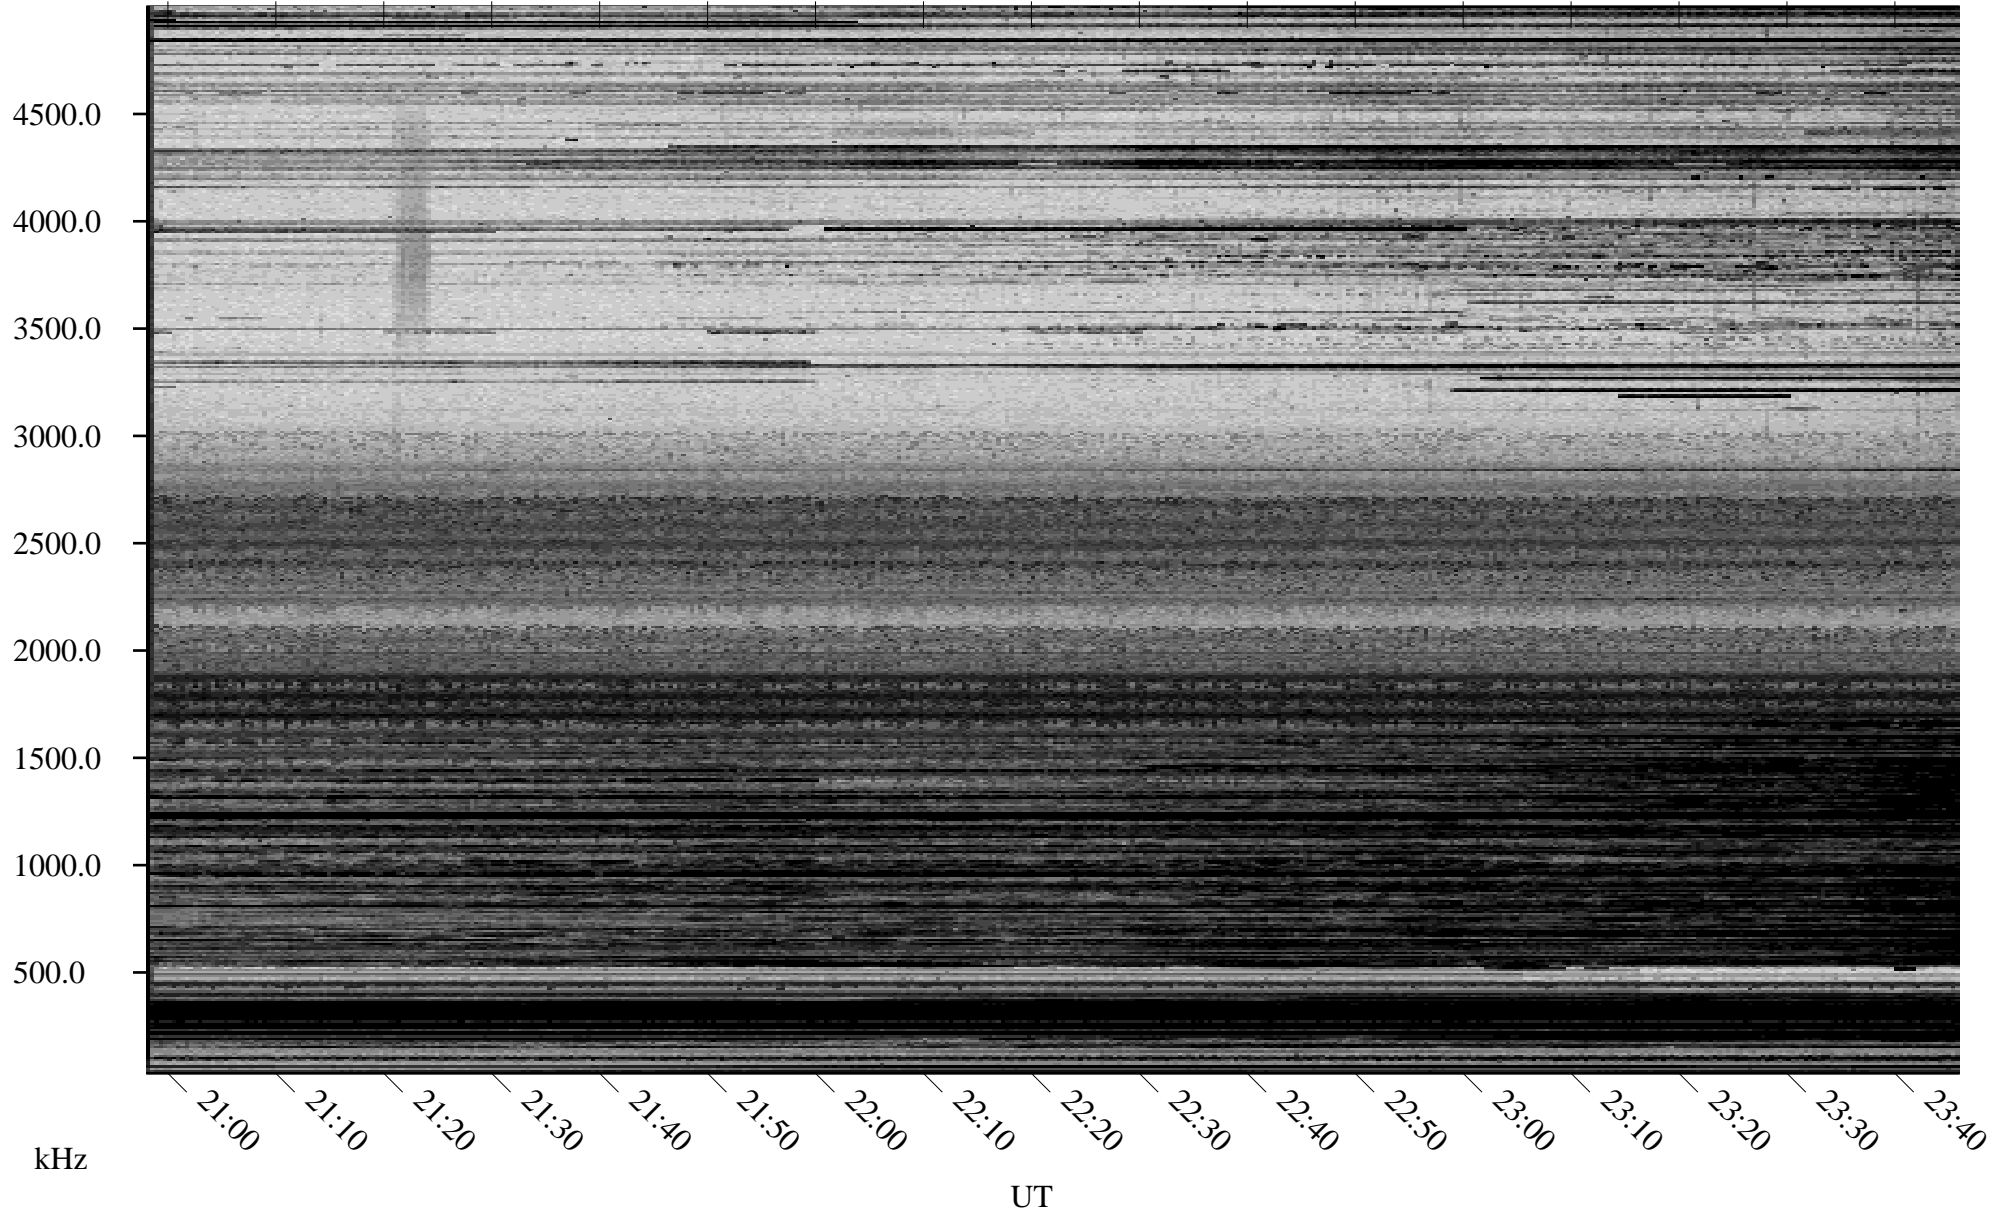

01/09/2006 Churchill, Manitoba

Linear Scale Black = 161 White = 15

ch06009l.r02m max_12

Page 1

01/09/2006 Churchill, Manitoba

Linear Scale Black = 161 White = 15

ch06009l.r02m max_12

Page 2

01/10/2006 Churchill, Manitoba

Linear Scale Black = 161 White = 15

ch06009l.r02m max_12

Page 3

01/10/2006 Churchill, Manitoba

Linear Scale Black = 161 White = 15

ch06009l.r02m max_12

Page 4

01/10/2006 Churchill, Manitoba

Linear Scale Black = 161 White = 15

ch06009l.r02m max_12

Page 5

01/10/2006 Churchill, Manitoba

Linear Scale Black = 161 White = 15

ch06009l.r02m max_12

Page 6

01/10/2006 Churchill, Manitoba

Linear Scale Black = 161 White = 15

ch06009l.r02m max_12

Page 7

01/10/2006 Churchill, Manitoba

Linear Scale Black = 161 White = 15

ch06009l.r02m max_12

Page 8