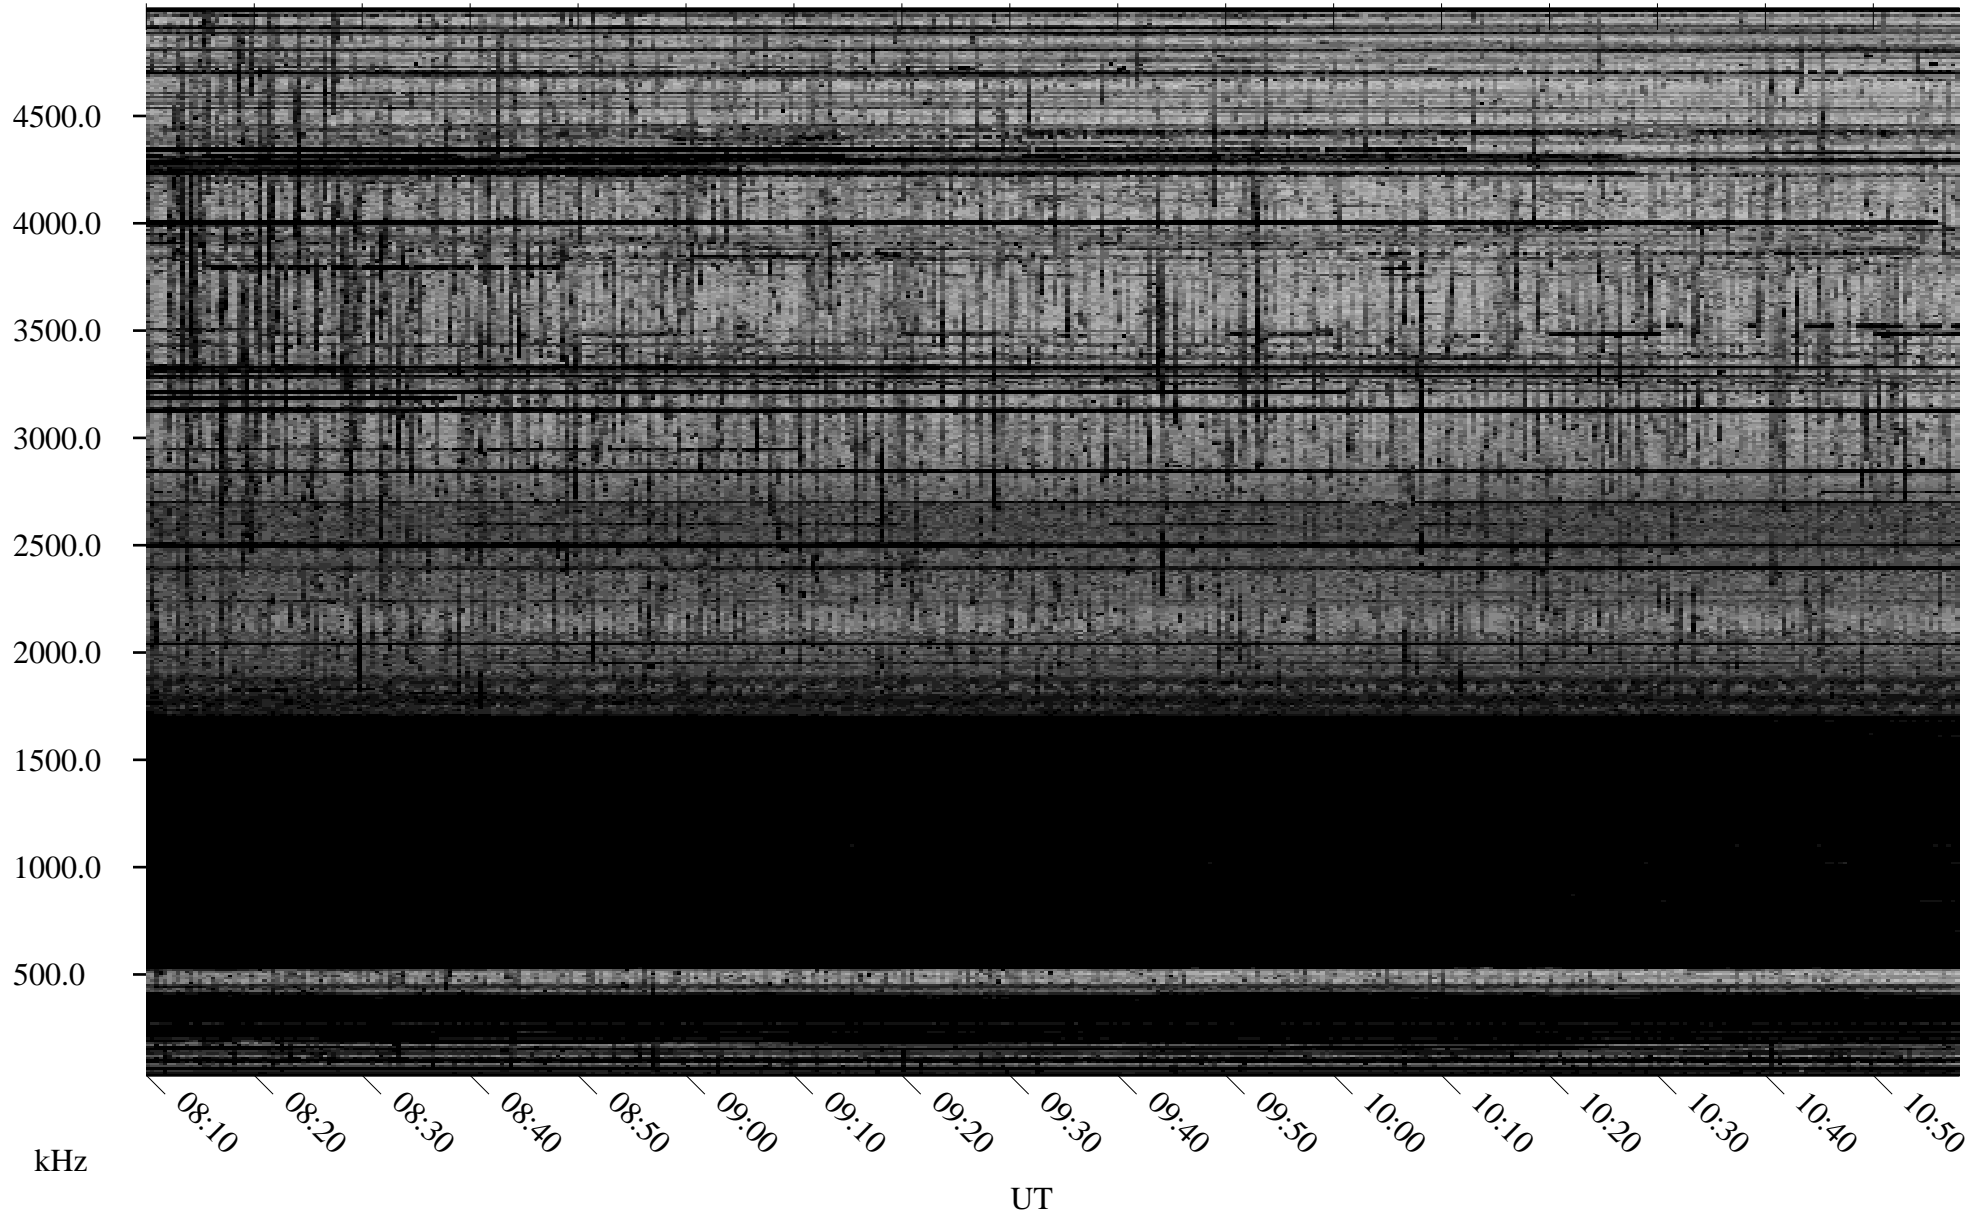

01/09/2006 Churchill, Manitoba

Linear Scale Black = 161 White = 15

ch06009l.r02m max_12

Page 1

01/09/2006 Churchill, Manitoba

Linear Scale Black = 161 White = 15

ch06009l.r02m max_12

Page 2

01/10/2006 Churchill, Manitoba

Linear Scale Black = 161 White = 15

ch06009l.r02m max_12

Page 3

01/10/2006 Churchill, Manitoba

Linear Scale Black = 161 White = 15

ch06009l.r02m max_12

Page 4

01/10/2006 Churchill, Manitoba

Linear Scale Black = 161 White = 15

ch06009l.r02m max_12

Page 5

01/10/2006 Churchill, Manitoba

Linear Scale Black = 161 White = 15

ch06009l.r02m max_12

Page 6

01/10/2006 Churchill, Manitoba

Linear Scale Black = 161 White = 15

ch06009l.r02m max_12

Page 7

01/10/2006 Churchill, Manitoba

Linear Scale Black = 161 White = 15

ch06009l.r02m max_12

Page 8