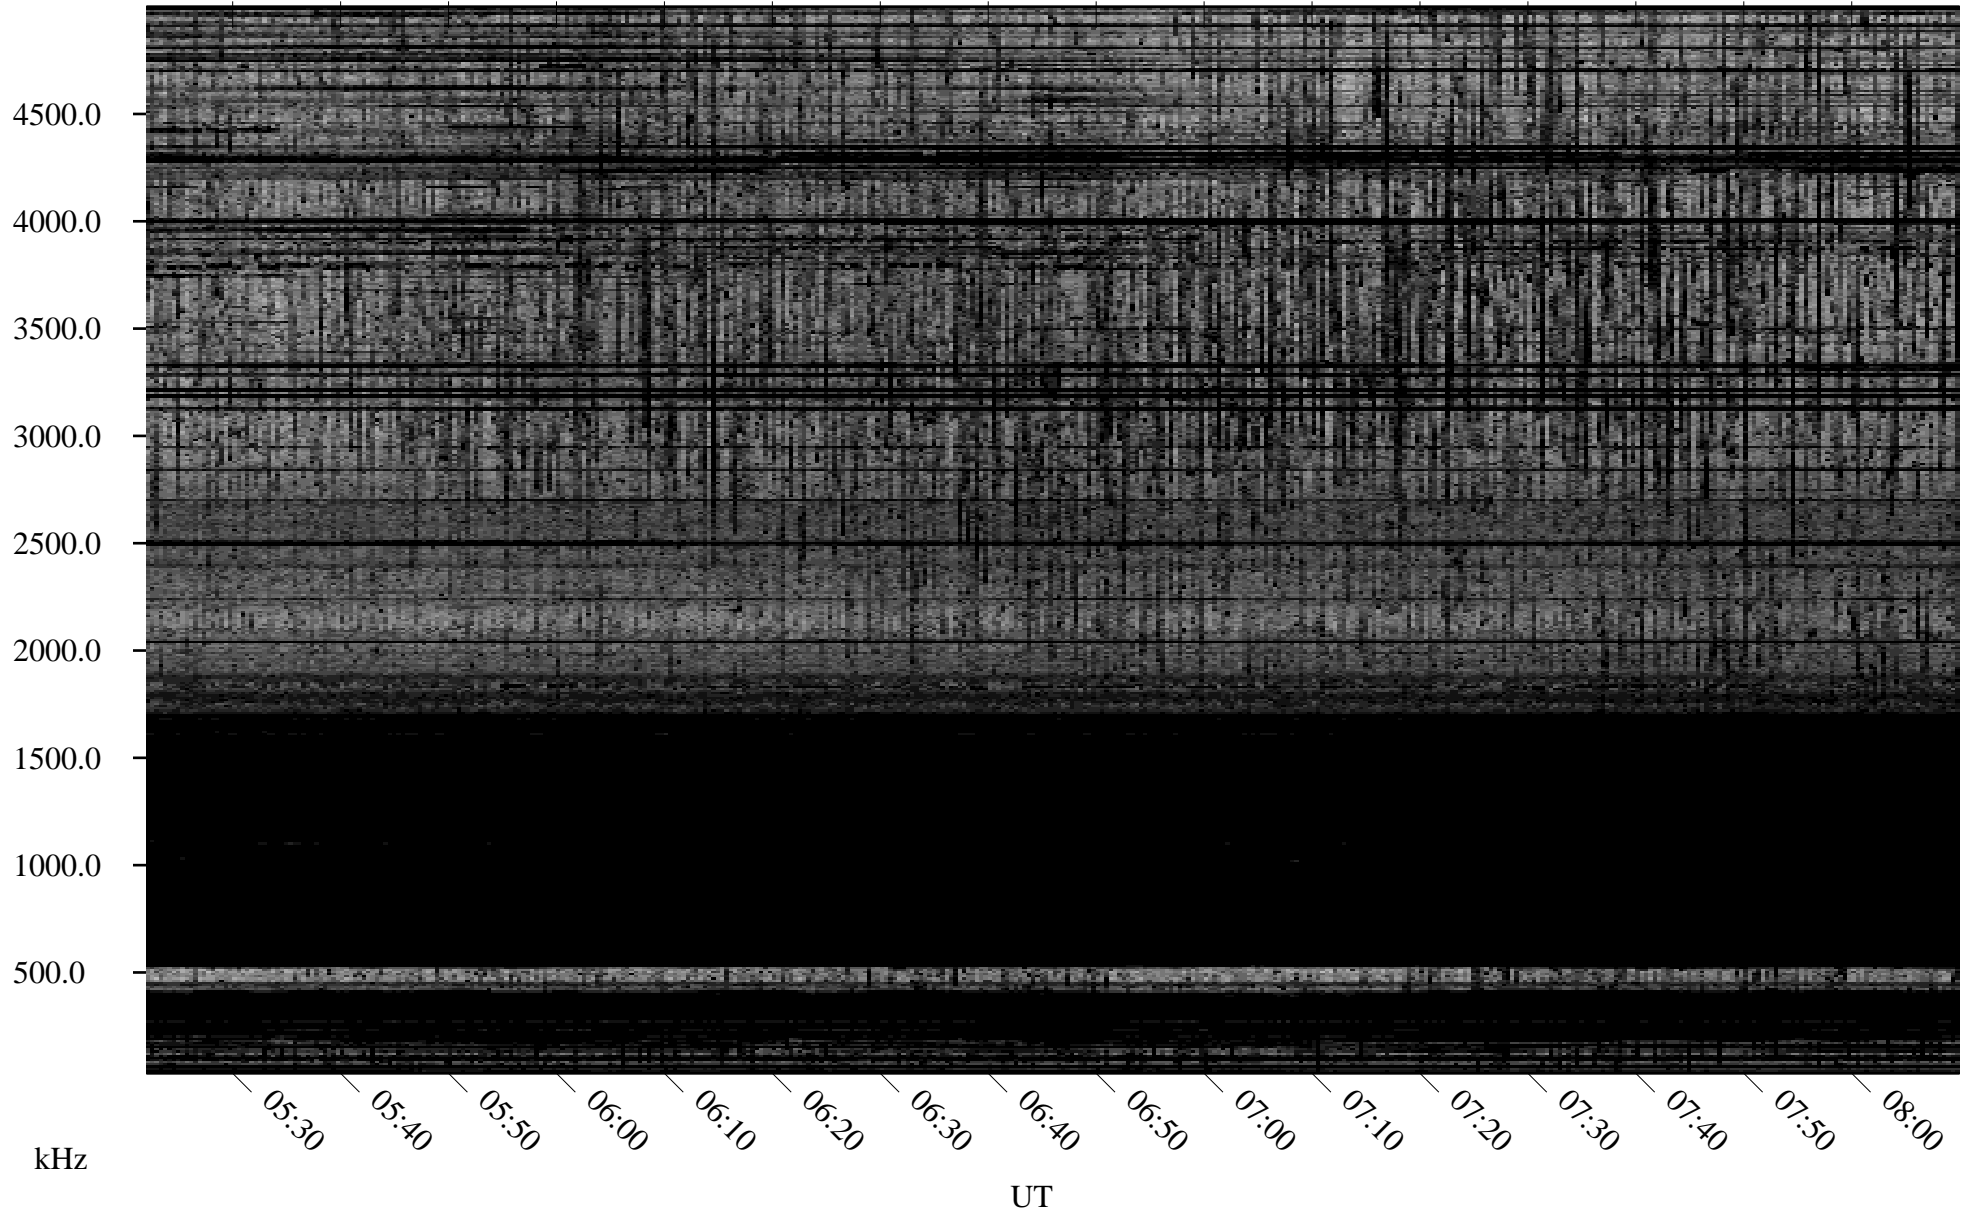

01/09/2006 Churchill, Manitoba

Linear Scale Black = 161 White = 15

ch06009l.r02m max_12

Page 1

01/09/2006 Churchill, Manitoba

Linear Scale Black = 161 White = 15

ch06009l.r02m max_12

Page 2

01/10/2006 Churchill, Manitoba

Linear Scale Black = 161 White = 15

ch06009l.r02m max_12

Page 3

01/10/2006 Churchill, Manitoba

Linear Scale Black = 161 White = 15

ch06009l.r02m max_12

Page 4

01/10/2006 Churchill, Manitoba

Linear Scale Black = 161 White = 15

ch06009l.r02m max_12

Page 5

01/10/2006 Churchill, Manitoba

Linear Scale Black = 161 White = 15

ch06009l.r02m max_12

Page 6

01/10/2006 Churchill, Manitoba

Linear Scale Black = 161 White = 15

ch06009l.r02m max_12

Page 7

01/10/2006 Churchill, Manitoba

Linear Scale Black = 161 White = 15

ch06009l.r02m max_12

Page 8