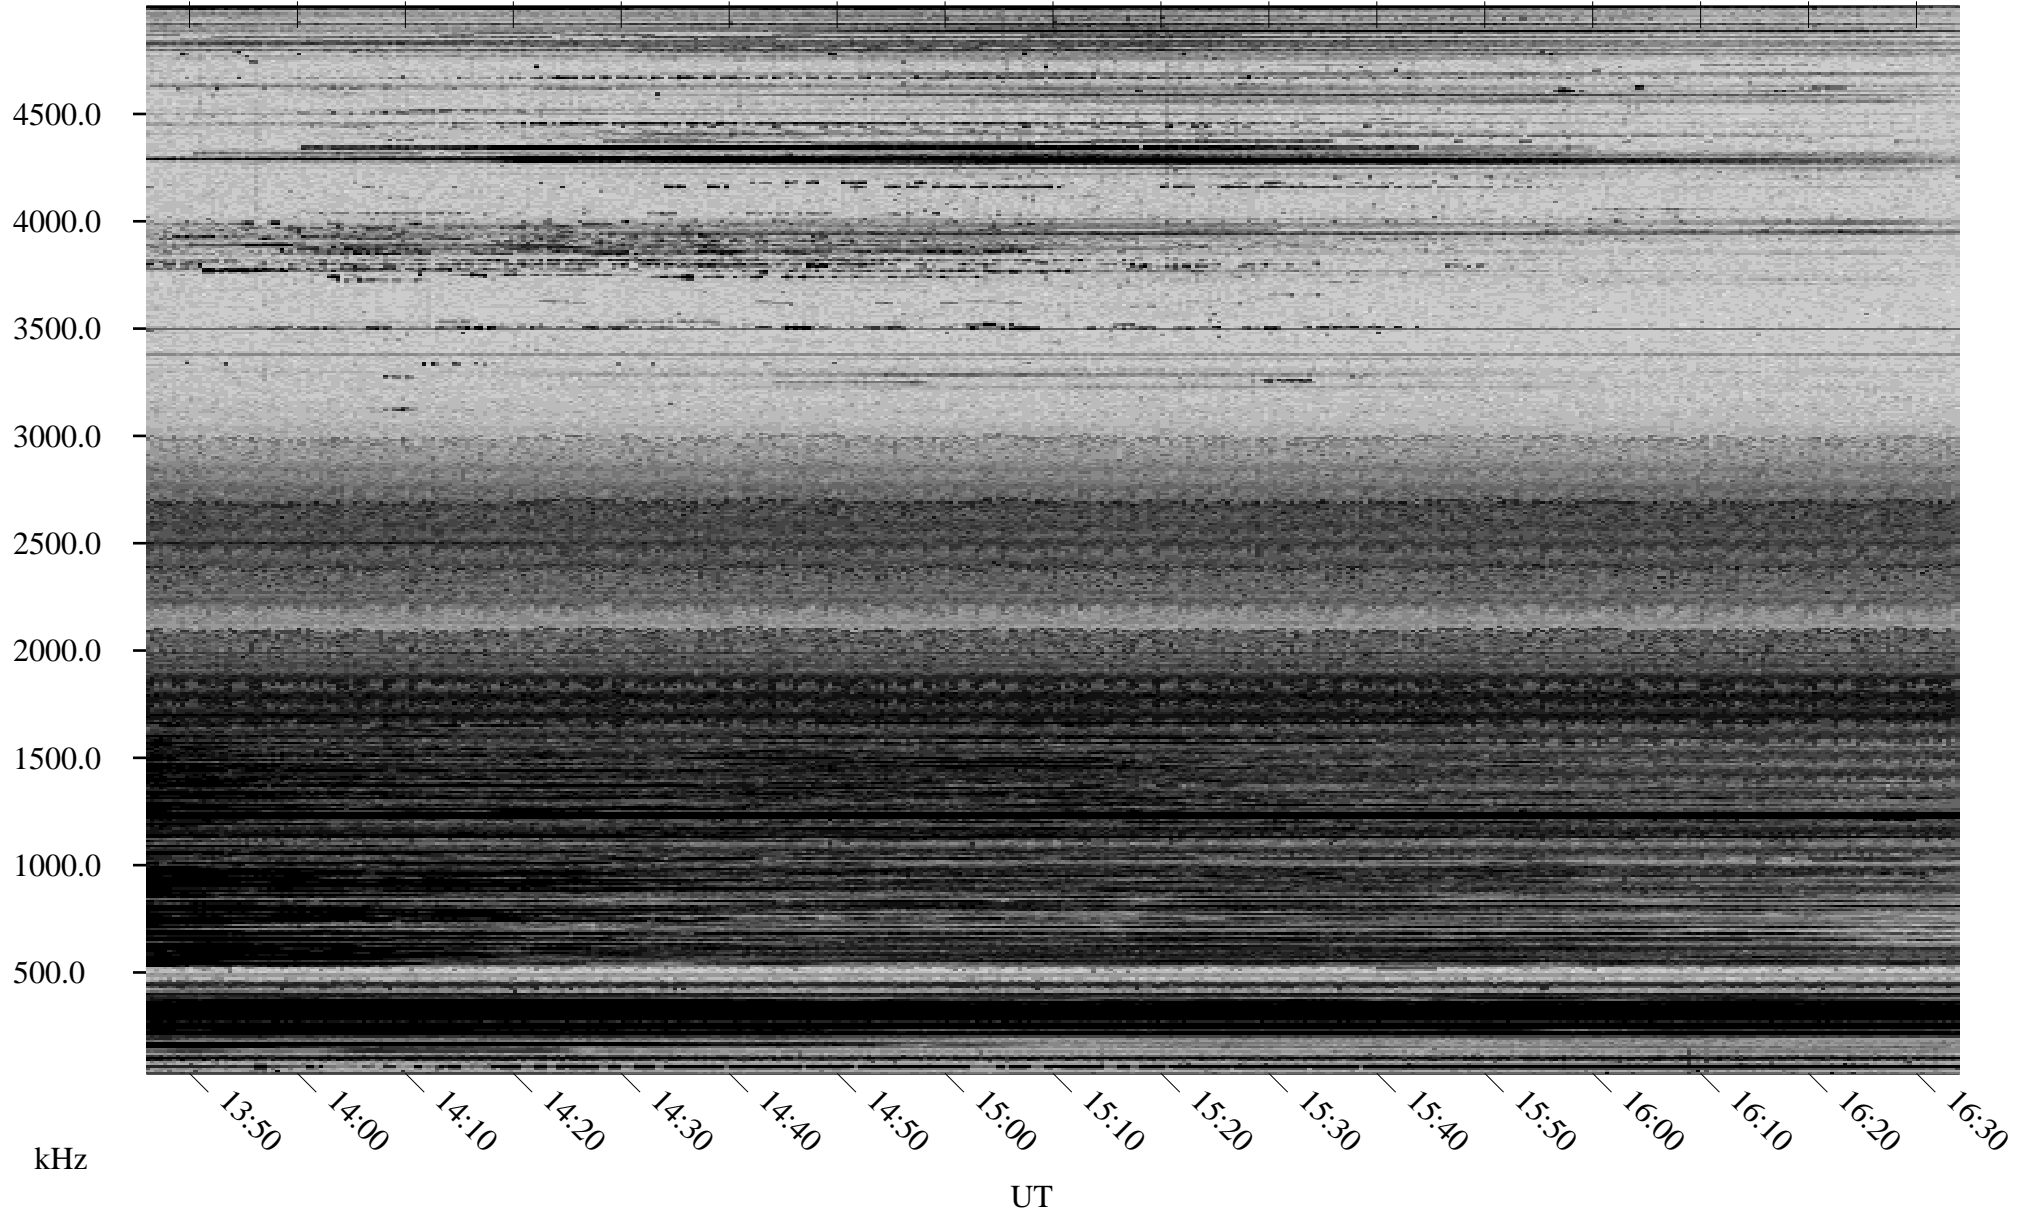

01/09/2006 Churchill, Manitoba

Linear Scale Black = 161 White = 15

ch06009l.r02m max_12

Page 1

01/09/2006 Churchill, Manitoba

Linear Scale Black = 161 White = 15

ch06009l.r02m max_12

Page 2

01/10/2006 Churchill, Manitoba

Linear Scale Black = 161 White = 15

ch06009l.r02m max_12

Page 3

01/10/2006 Churchill, Manitoba

Linear Scale Black = 161 White = 15

ch06009l.r02m max_12

Page 4

01/10/2006 Churchill, Manitoba

Linear Scale Black = 161 White = 15

ch06009l.r02m max_12

Page 5

01/10/2006 Churchill, Manitoba

Linear Scale Black = 161 White = 15

ch06009l.r02m max_12

Page 6

01/10/2006 Churchill, Manitoba

Linear Scale Black = 161 White = 15

ch06009l.r02m max_12

Page 7

01/10/2006 Churchill, Manitoba

Linear Scale Black = 161 White = 15

ch06009l.r02m max_12

Page 8