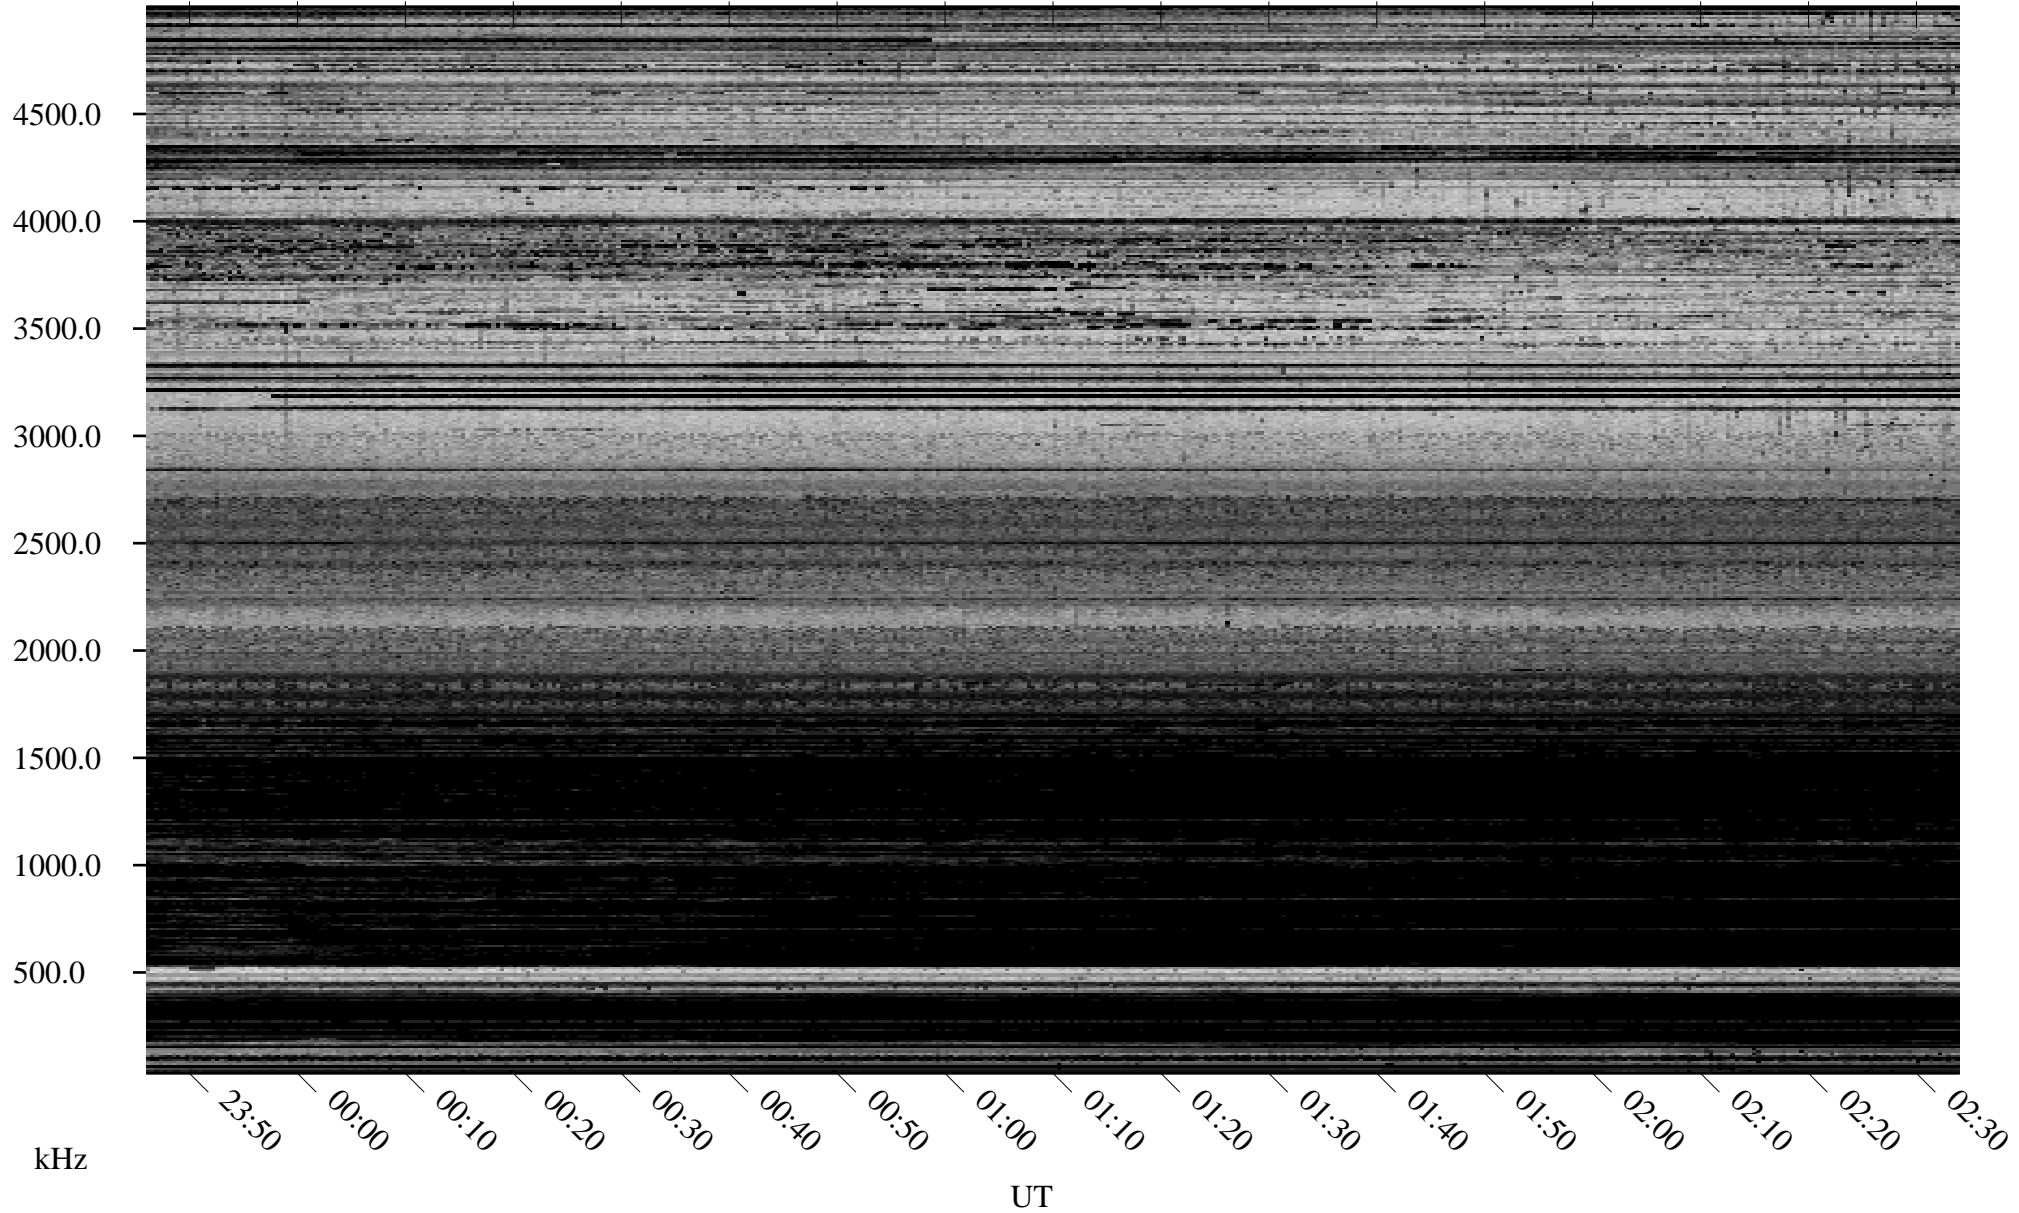

01/09/2006 Churchill, Manitoba

Linear Scale Black = 161 White = 15

ch06009l.r02m max_12

Page 1

01/09/2006 Churchill, Manitoba

Linear Scale Black = 161 White = 15

ch06009l.r02m max_12

Page 2

01/10/2006 Churchill, Manitoba

Linear Scale Black = 161 White = 15

ch06009l.r02m max_12

Page 3

01/10/2006 Churchill, Manitoba

Linear Scale Black = 161 White = 15

ch06009l.r02m max_12

Page 4

01/10/2006 Churchill, Manitoba

Linear Scale Black = 161 White = 15

ch06009l.r02m max_12

Page 5

01/10/2006 Churchill, Manitoba

Linear Scale Black = 161 White = 15

ch06009l.r02m max_12

Page 6

01/10/2006 Churchill, Manitoba

Linear Scale Black = 161 White = 15

ch06009l.r02m max_12

Page 7

01/10/2006 Churchill, Manitoba

Linear Scale Black = 161 White = 15

ch06009l.r02m max_12

Page 8