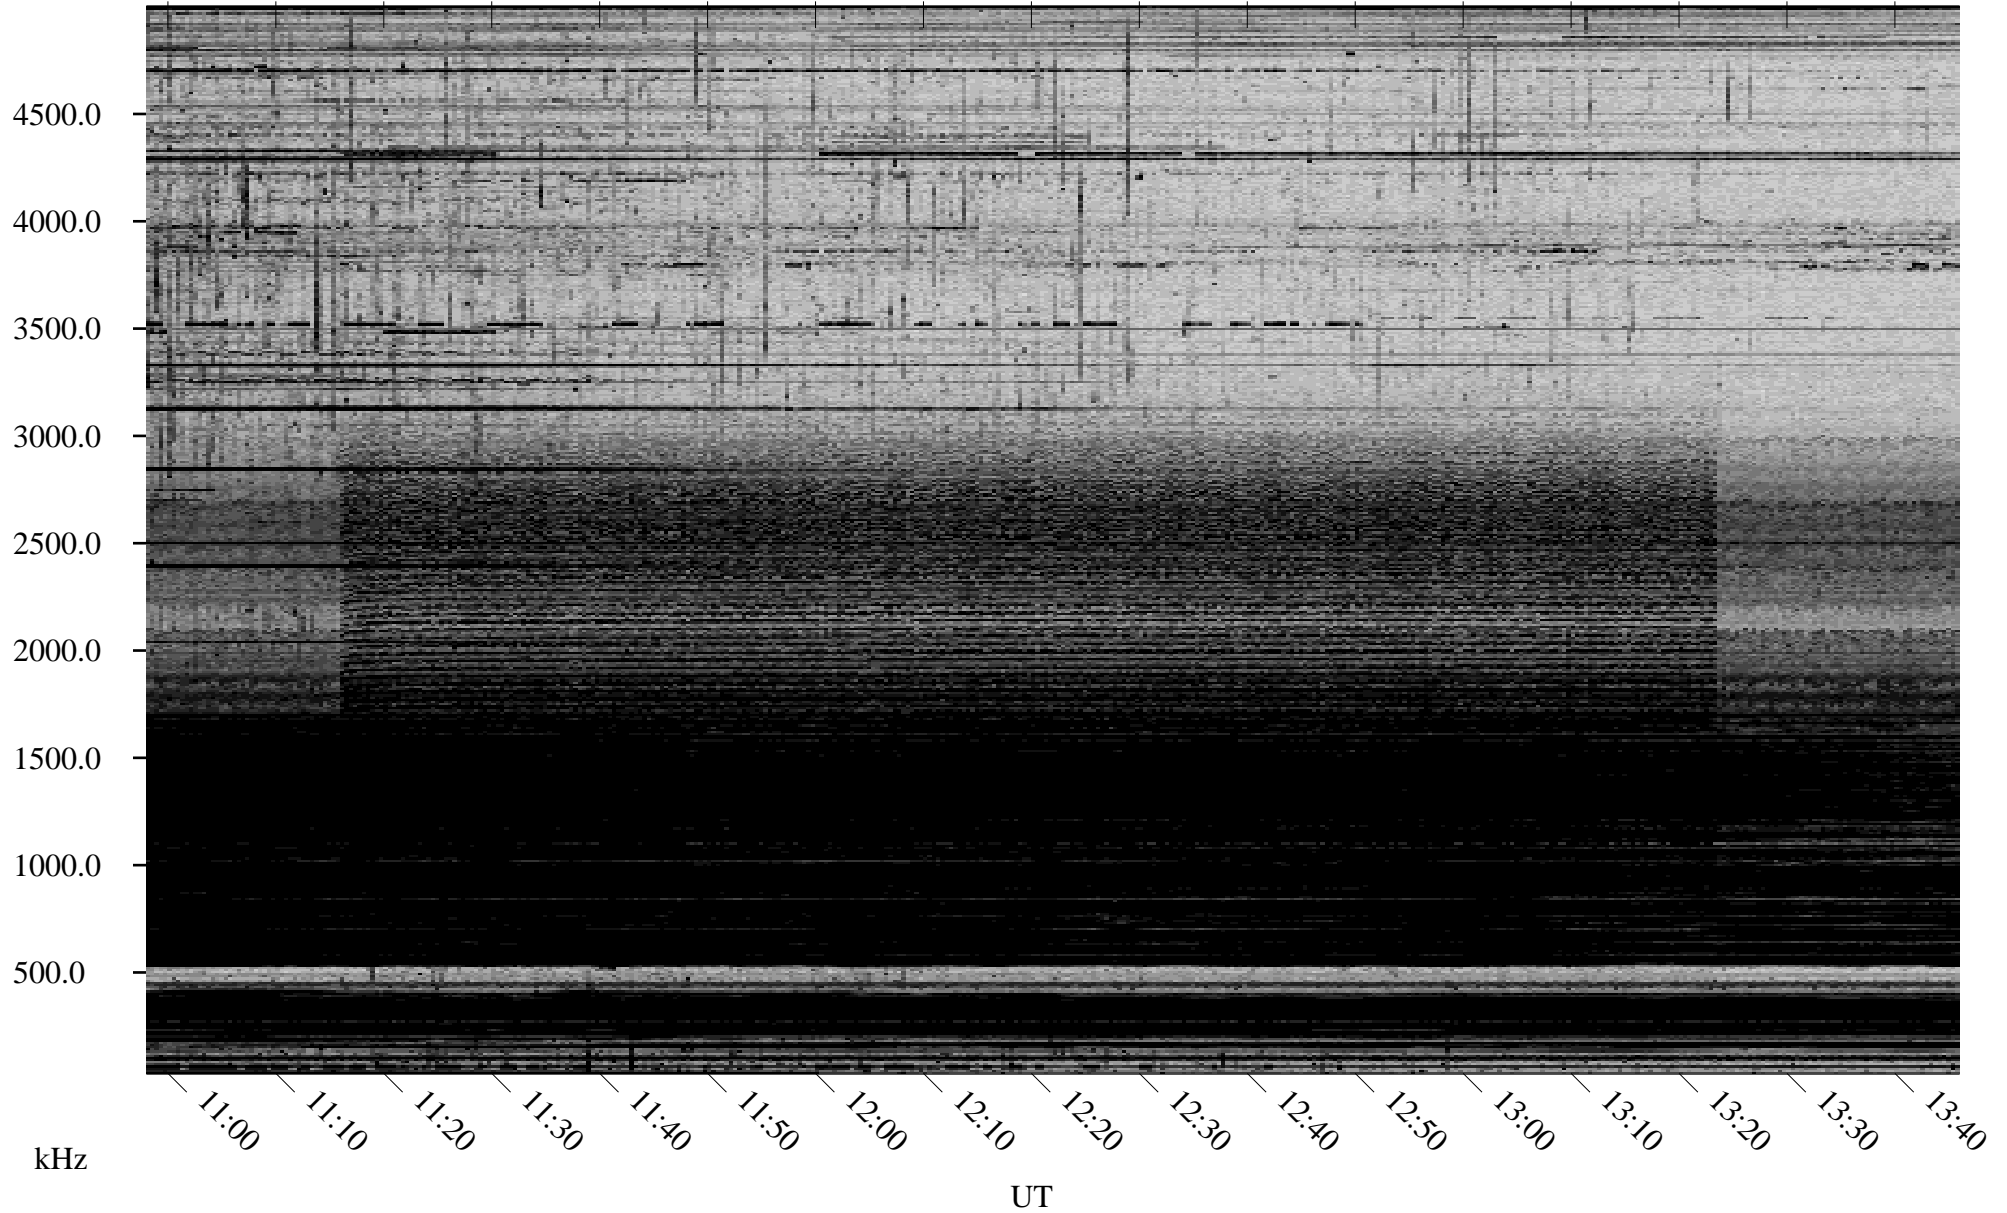

01/10/2006 Churchill, Manitoba

Linear Scale Black = 161 White = 15

ch06009l.r02m max_12

Page 3

01/10/2006 Churchill, Manitoba

Linear Scale Black = 161 White = 15

ch06009l.r02m max_12

Page 4

01/10/2006 Churchill, Manitoba

Linear Scale Black = 161 White = 15

ch06009l.r02m max_12

Page 5

01/10/2006 Churchill, Manitoba

Linear Scale Black = 161 White = 15

ch06009l.r02m max_12

Page 6

01/10/2006 Churchill, Manitoba

Linear Scale Black = 161 White = 15

ch06009l.r02m max_12

Page 7

01/10/2006 Churchill, Manitoba

Linear Scale Black = 161 White = 15

ch06009l.r02m max_12

Page 8