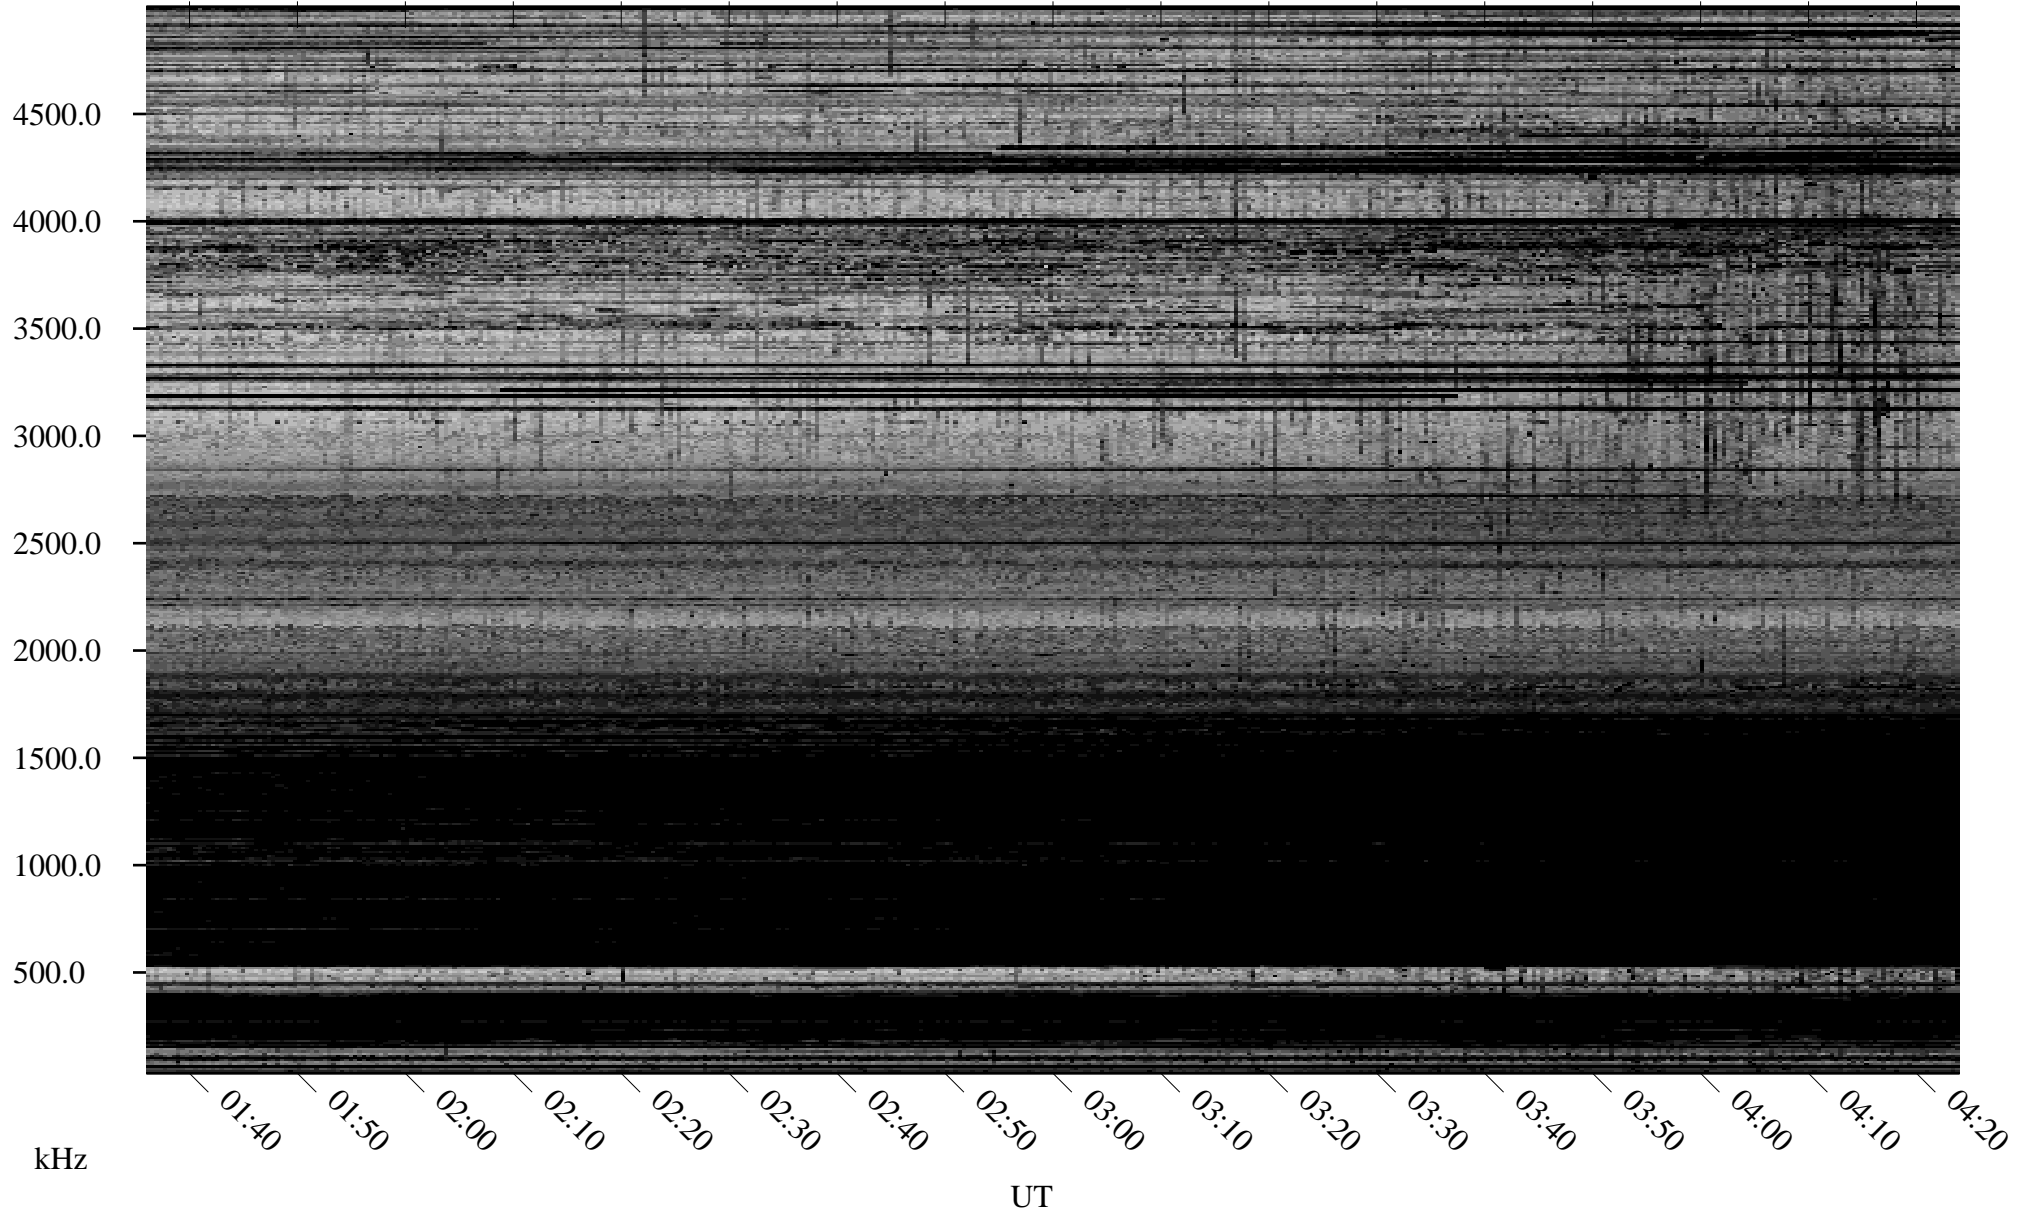

01/10/2006 Churchill, Manitoba

Linear Scale Black = 161 White = 15

ch06010l.r00m max_12

Page 1

01/10/2006 Churchill, Manitoba

Linear Scale Black = 161 White = 15

ch06010l.r00m max_12

Page 2

01/11/2006 Churchill, Manitoba

Linear Scale Black = 161 White = 15

ch06010l.r00m max_12

Page 3

01/11/2006 Churchill, Manitoba

Linear Scale Black = 161 White = 15

ch06010l.r00m max_12

Page 4

01/11/2006 Churchill, Manitoba

Linear Scale Black = 161 White = 15

ch06010l.r00m max_12

Page 5

01/11/2006 Churchill, Manitoba

Linear Scale Black = 161 White = 15

ch06010l.r00m max_12

Page 6

01/11/2006 Churchill, Manitoba

Linear Scale Black = 161 White = 15

ch06010l.r00m max_12

Page 7

01/11/2006 Churchill, Manitoba

Linear Scale Black = 161 White = 15

ch06010l.r00m max_12

Page 8