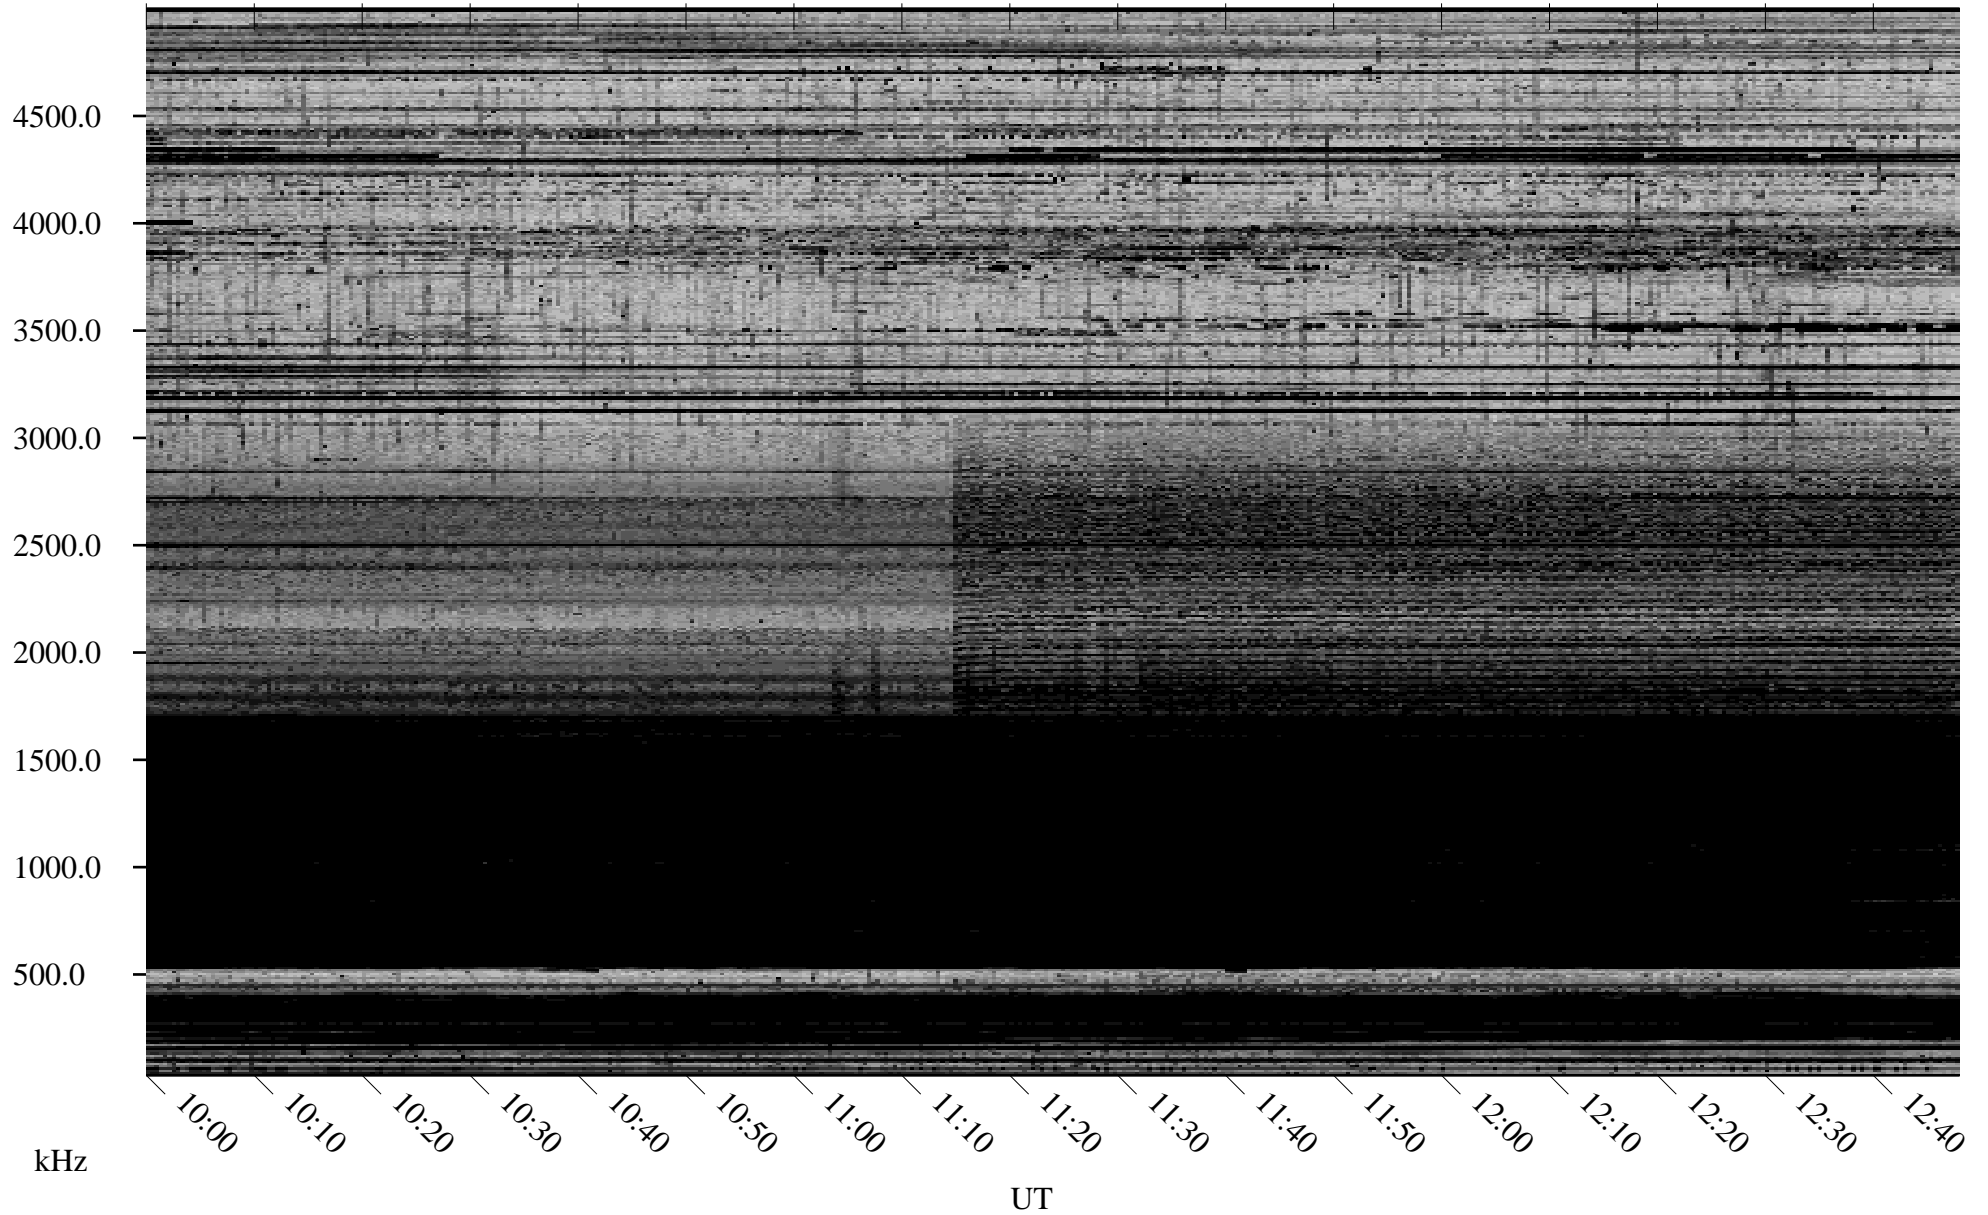

01/10/2006 Churchill, Manitoba

Linear Scale Black = 161 White = 15

ch06010l.r00m max_12

Page 1

01/10/2006 Churchill, Manitoba

Linear Scale Black = 161 White = 15

ch06010l.r00m max_12

Page 2

01/11/2006 Churchill, Manitoba

Linear Scale Black = 161 White = 15

ch06010l.r00m max_12

Page 3

01/11/2006 Churchill, Manitoba

Linear Scale Black = 161 White = 15

ch06010l.r00m max_12

Page 4

01/11/2006 Churchill, Manitoba

Linear Scale Black = 161 White = 15

ch06010l.r00m max_12

Page 5

01/11/2006 Churchill, Manitoba

Linear Scale Black = 161 White = 15

ch06010l.r00m max_12

Page 6

01/11/2006 Churchill, Manitoba

Linear Scale Black = 161 White = 15

ch06010l.r00m max_12

Page 7

01/11/2006 Churchill, Manitoba

Linear Scale Black = 161 White = 15

ch06010l.r00m max_12

Page 8