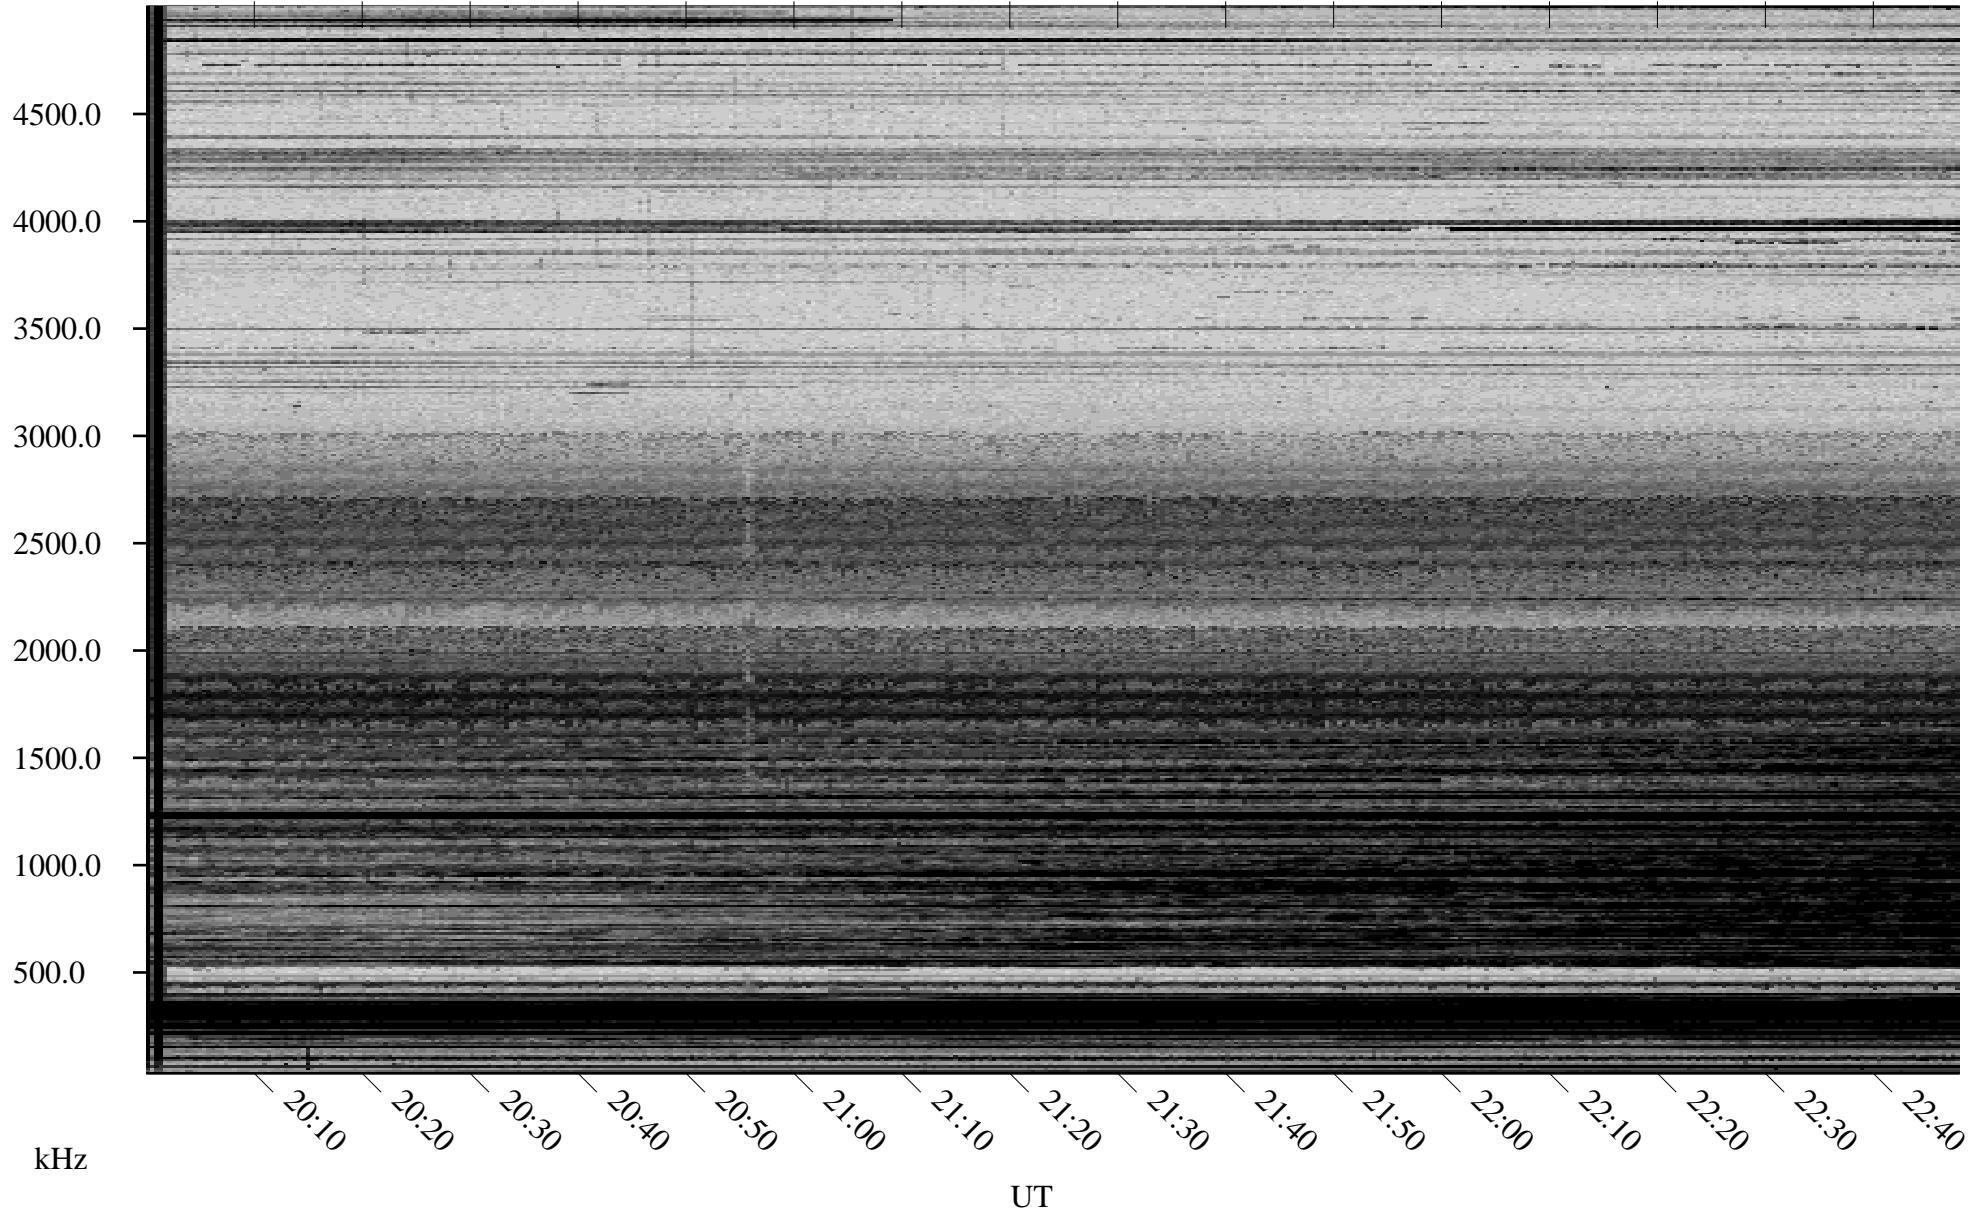

01/10/2006 Churchill, Manitoba

Linear Scale Black = 161 White = 15

ch06010l.r00m max_12

Page 1

01/10/2006 Churchill, Manitoba

Linear Scale Black = 161 White = 15

ch06010l.r00m max_12

Page 2

01/11/2006 Churchill, Manitoba

Linear Scale Black = 161 White = 15

ch06010l.r00m max_12

Page 3

01/11/2006 Churchill, Manitoba

Linear Scale Black = 161 White = 15

ch06010l.r00m max_12

Page 4

01/11/2006 Churchill, Manitoba

Linear Scale Black = 161 White = 15

ch06010l.r00m max_12

Page 5

01/11/2006 Churchill, Manitoba

Linear Scale Black = 161 White = 15

ch06010l.r00m max_12

Page 6

01/11/2006 Churchill, Manitoba

Linear Scale Black = 161 White = 15

ch06010l.r00m max_12

Page 7

01/11/2006 Churchill, Manitoba

Linear Scale Black = 161 White = 15

ch06010l.r00m max_12

Page 8