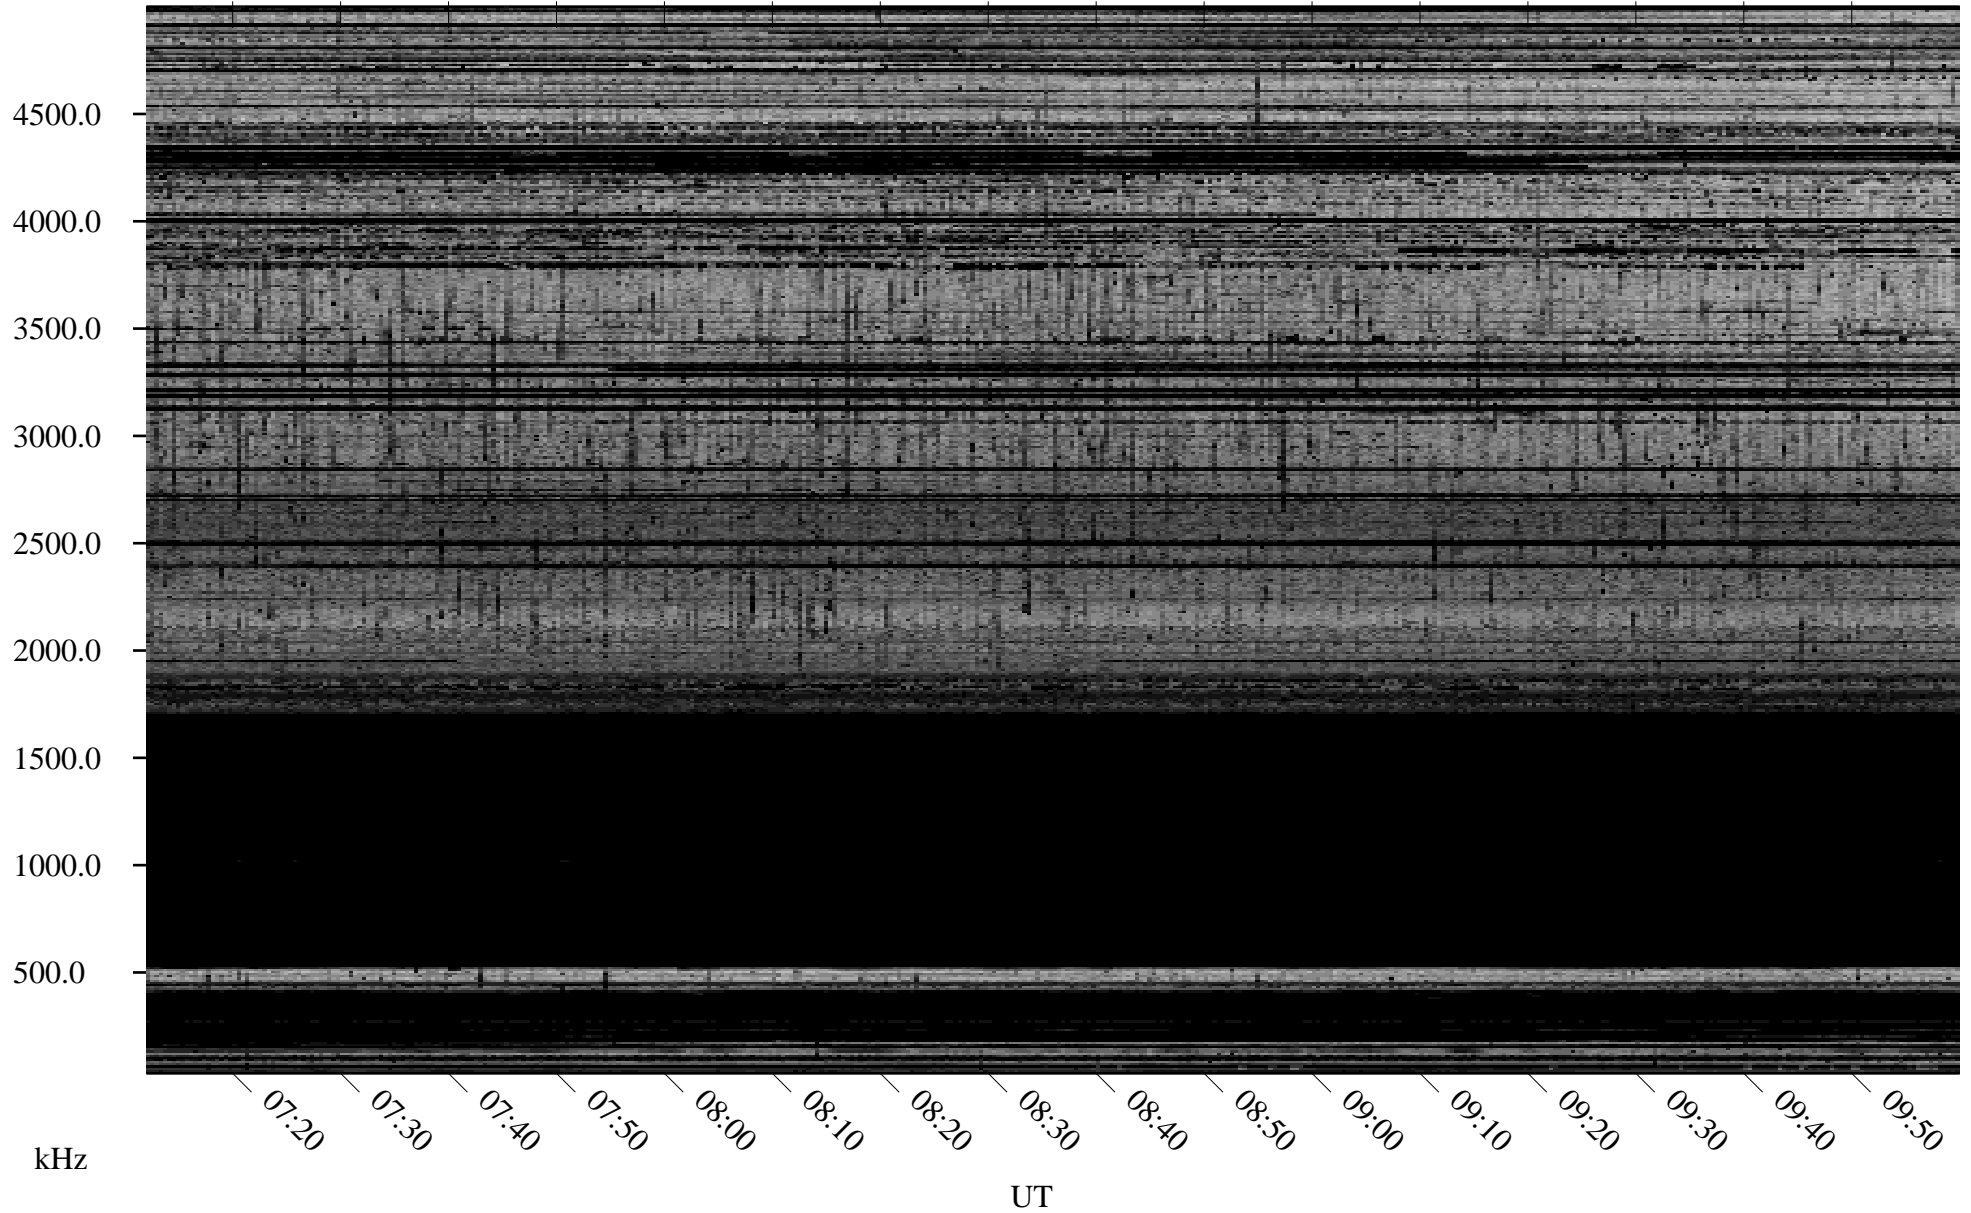

01/10/2006 Churchill, Manitoba

Linear Scale Black = 161 White = 15

ch06010l.r00m max_12

Page 1

01/10/2006 Churchill, Manitoba

Linear Scale Black = 161 White = 15

ch06010l.r00m max_12

Page 2

01/11/2006 Churchill, Manitoba

Linear Scale Black = 161 White = 15

ch06010l.r00m max_12

Page 3

01/11/2006 Churchill, Manitoba

Linear Scale Black = 161 White = 15

ch06010l.r00m max_12

Page 4

01/11/2006 Churchill, Manitoba

Linear Scale Black = 161 White = 15

ch06010l.r00m max_12

Page 5

01/11/2006 Churchill, Manitoba

Linear Scale Black = 161 White = 15

ch06010l.r00m max_12

Page 6

01/11/2006 Churchill, Manitoba

Linear Scale Black = 161 White = 15

ch06010l.r00m max_12

Page 7

01/11/2006 Churchill, Manitoba

Linear Scale Black = 161 White = 15

ch06010l.r00m max_12

Page 8