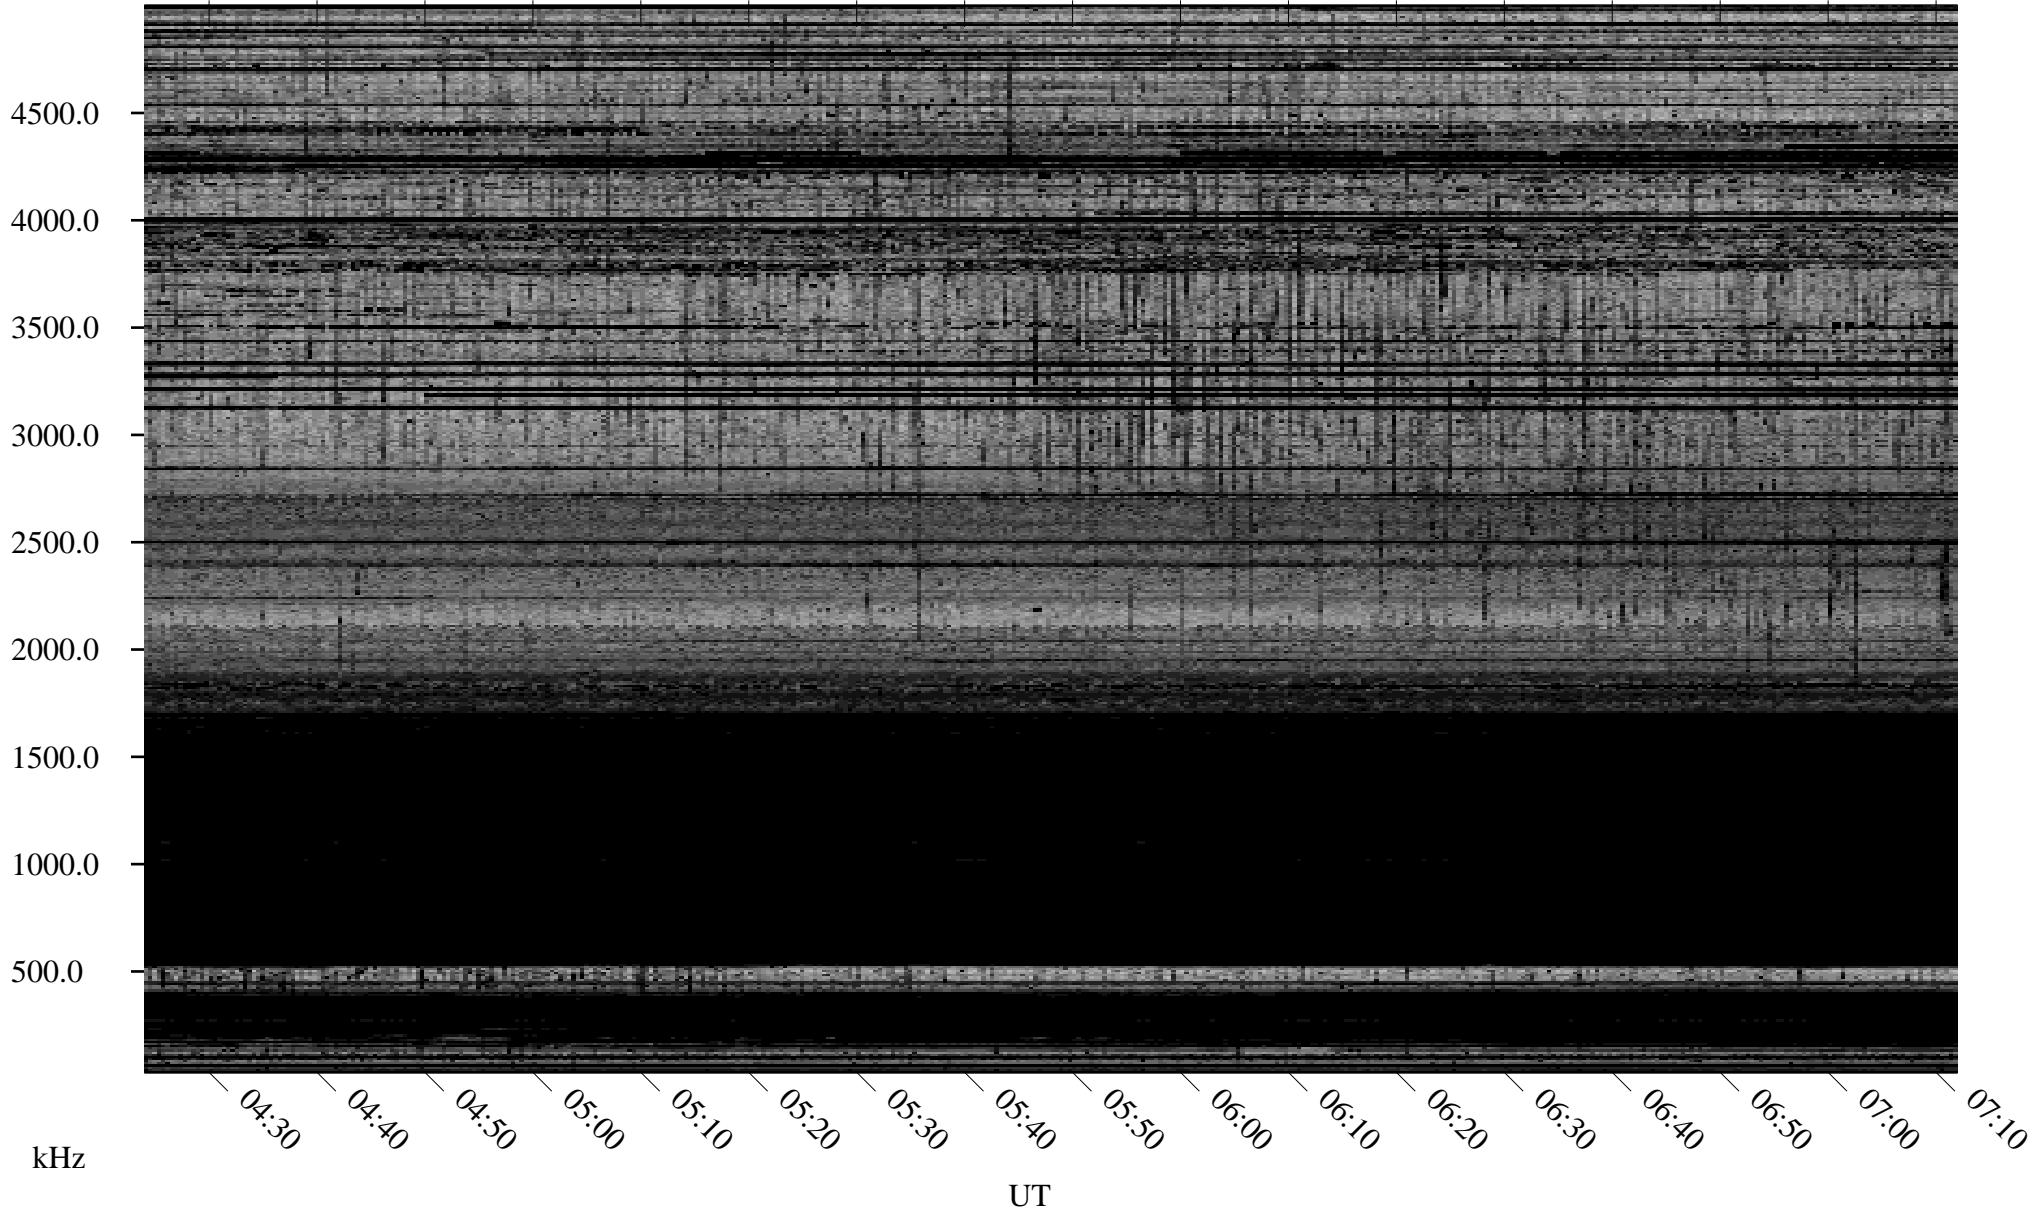

01/10/2006 Churchill, Manitoba

Linear Scale Black = 161 White = 15

ch06010l.r00m max_12

Page 1

01/10/2006 Churchill, Manitoba

Linear Scale Black = 161 White = 15

ch06010l.r00m max_12

Page 2

01/11/2006 Churchill, Manitoba

Linear Scale Black = 161 White = 15

ch06010l.r00m max_12

Page 3

01/11/2006 Churchill, Manitoba

Linear Scale Black = 161 White = 15

ch06010l.r00m max_12

Page 4

01/11/2006 Churchill, Manitoba

Linear Scale Black = 161 White = 15

ch06010l.r00m max_12

Page 5

01/11/2006 Churchill, Manitoba

Linear Scale Black = 161 White = 15

ch06010l.r00m max_12

Page 6

01/11/2006 Churchill, Manitoba

Linear Scale Black = 161 White = 15

ch06010l.r00m max_12

Page 7

01/11/2006 Churchill, Manitoba

Linear Scale Black = 161 White = 15

ch06010l.r00m max_12

Page 8