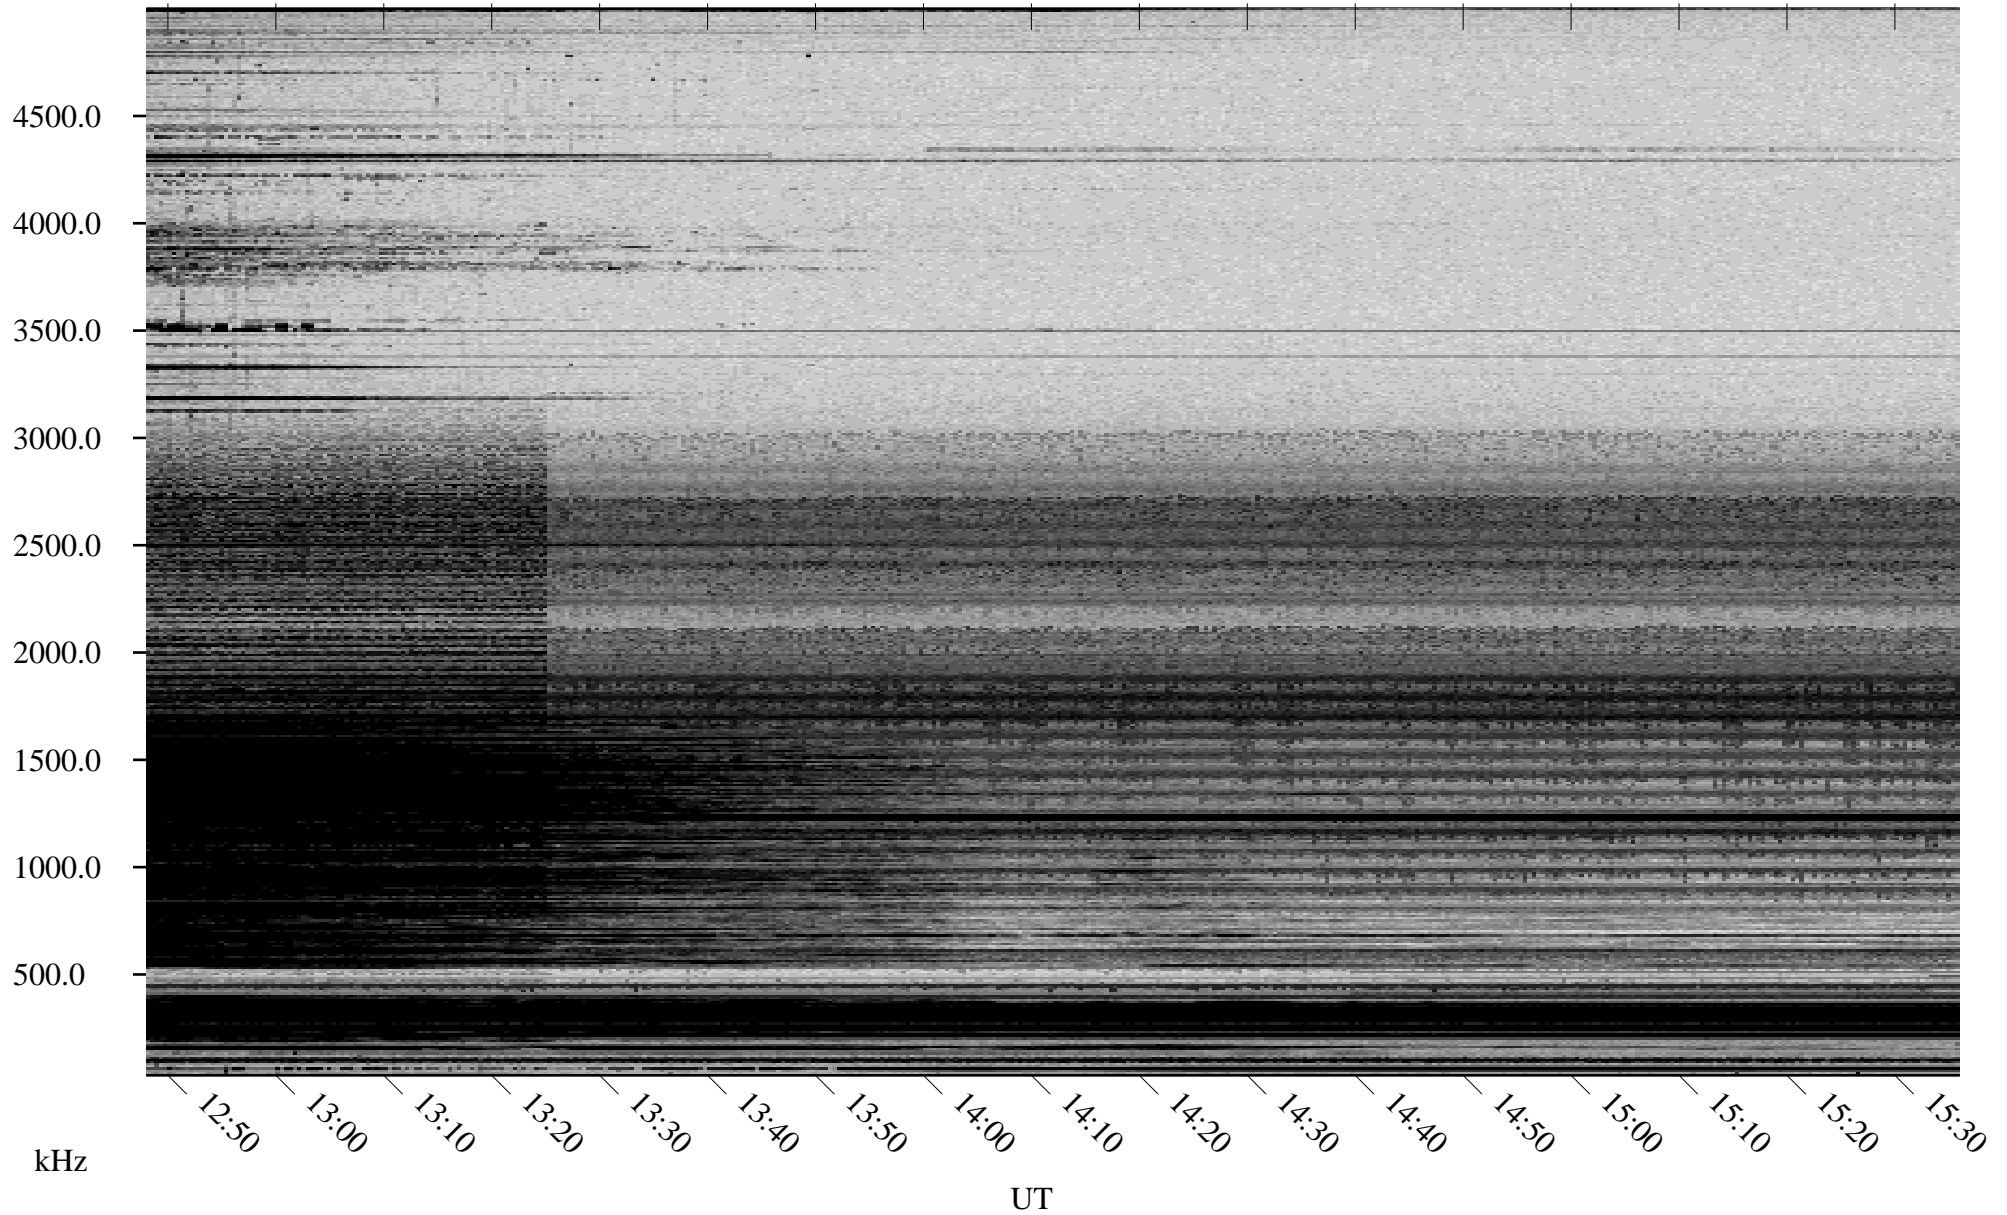

01/10/2006 Churchill, Manitoba

Linear Scale Black = 161 White = 15

ch06010l.r00m max_12

Page 1

01/10/2006 Churchill, Manitoba

Linear Scale Black = 161 White = 15

ch06010l.r00m max_12

Page 2

01/11/2006 Churchill, Manitoba

Linear Scale Black = 161 White = 15

ch06010l.r00m max_12

Page 3

01/11/2006 Churchill, Manitoba

Linear Scale Black = 161 White = 15

ch06010l.r00m max_12

Page 4

01/11/2006 Churchill, Manitoba

Linear Scale Black = 161 White = 15

ch06010l.r00m max_12

Page 5

01/11/2006 Churchill, Manitoba

Linear Scale Black = 161 White = 15

ch06010l.r00m max_12

Page 6

01/11/2006 Churchill, Manitoba

Linear Scale Black = 161 White = 15

ch06010l.r00m max_12

Page 7

01/11/2006 Churchill, Manitoba

Linear Scale Black = 161 White = 15

ch06010l.r00m max_12

Page 8