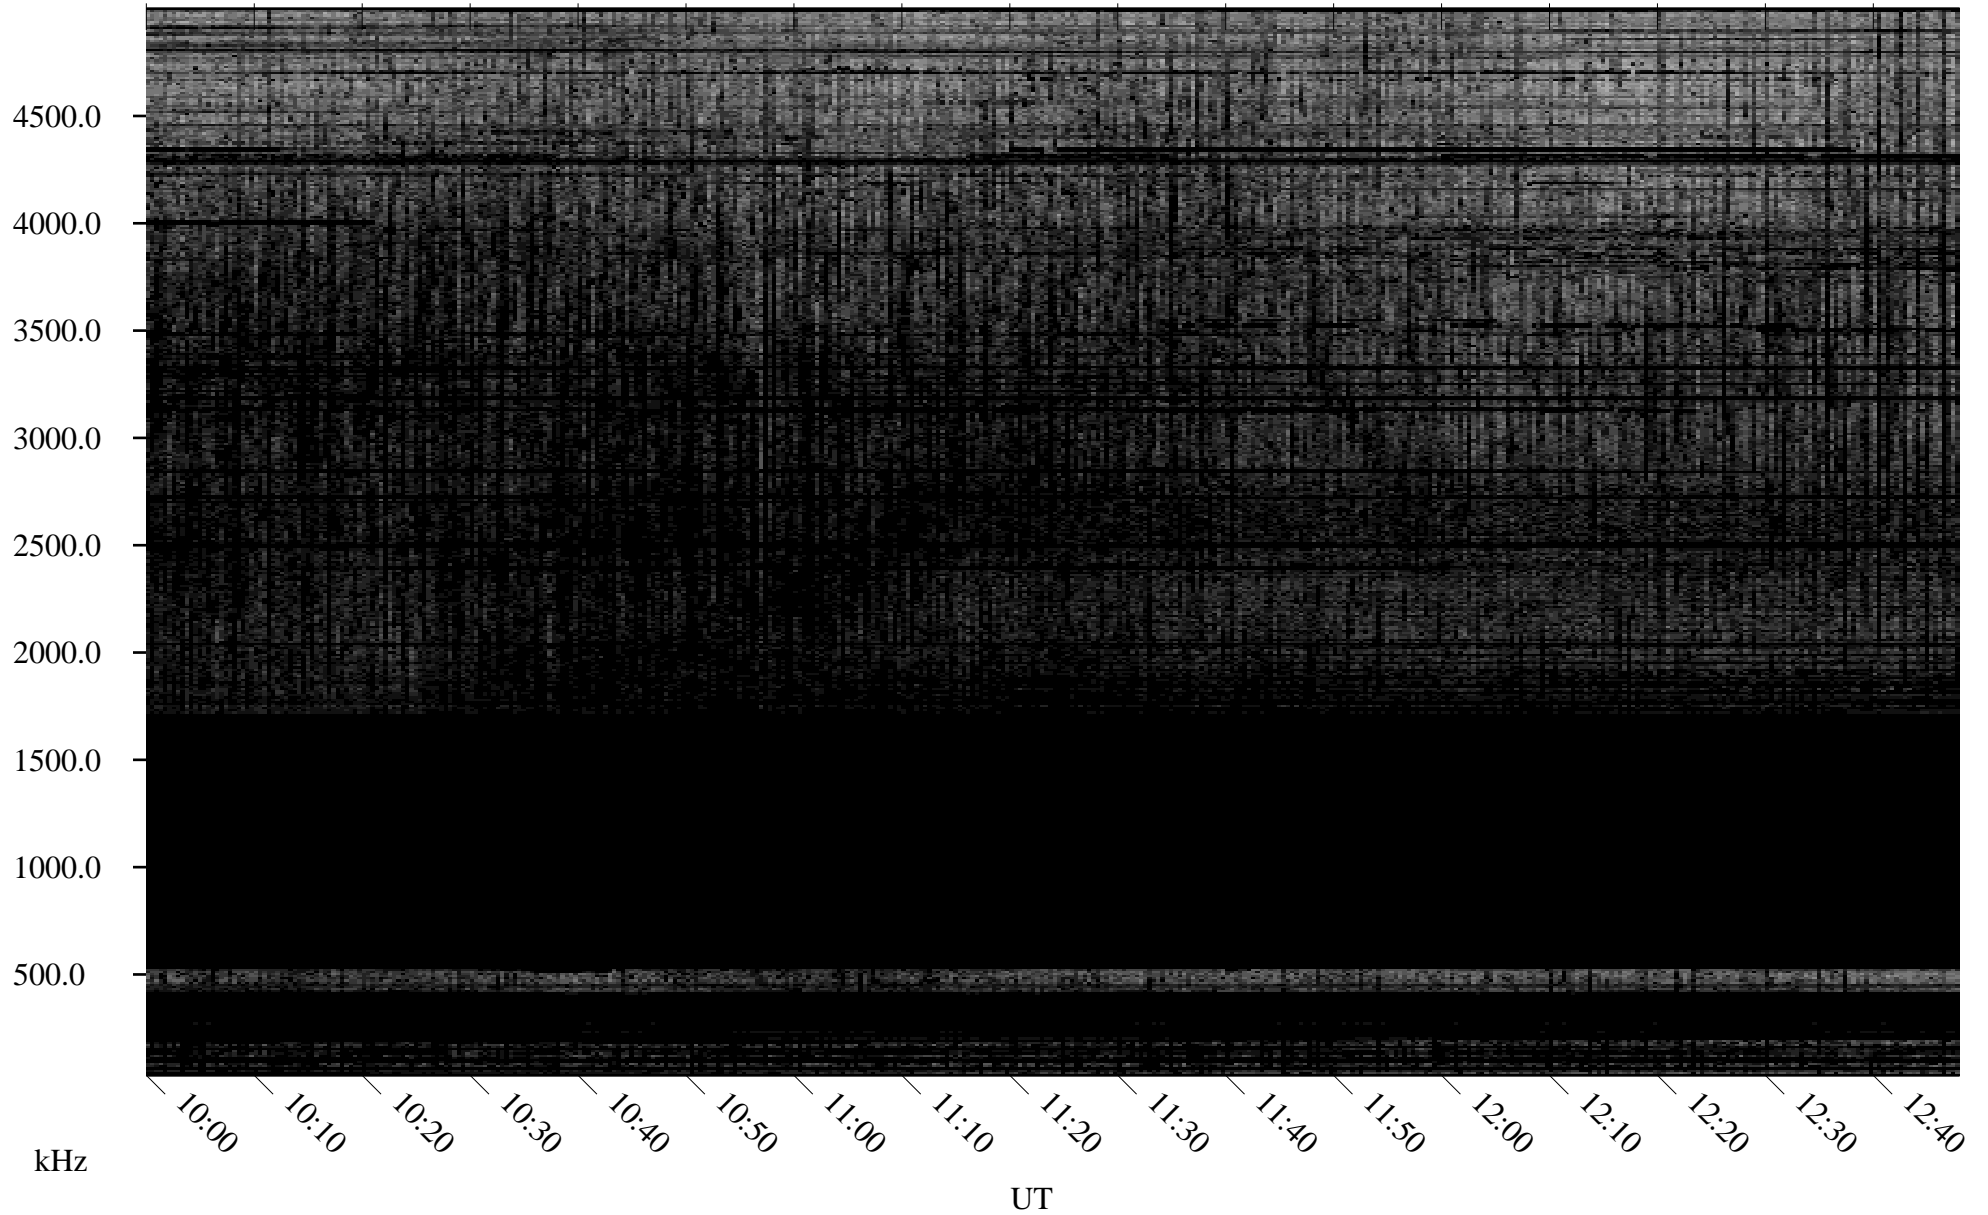

01/12/2006 Churchill, Manitoba

Linear Scale Black = 161 White = 15

ch06012l.r00m max_12

Page 1

01/12/2006 Churchill, Manitoba

Linear Scale Black = 161 White = 15

ch06012l.r00m max_12

Page 2

01/13/2006 Churchill, Manitoba

Linear Scale Black = 161 White = 15

ch06012l.r00m max_12

Page 3

01/13/2006 Churchill, Manitoba

Linear Scale Black = 161 White = 15

ch06012l.r00m max_12

Page 4

01/13/2006 Churchill, Manitoba

Linear Scale Black = 161 White = 15

ch06012l.r00m max_12

Page 5

01/13/2006 Churchill, Manitoba

Linear Scale Black = 161 White = 15

ch06012l.r00m max_12

Page 6

01/13/2006 Churchill, Manitoba

Linear Scale Black = 161 White = 15

ch06012l.r00m max_12

Page 7

01/13/2006 Churchill, Manitoba

Linear Scale Black = 161 White = 15

ch06012l.r00m max_12