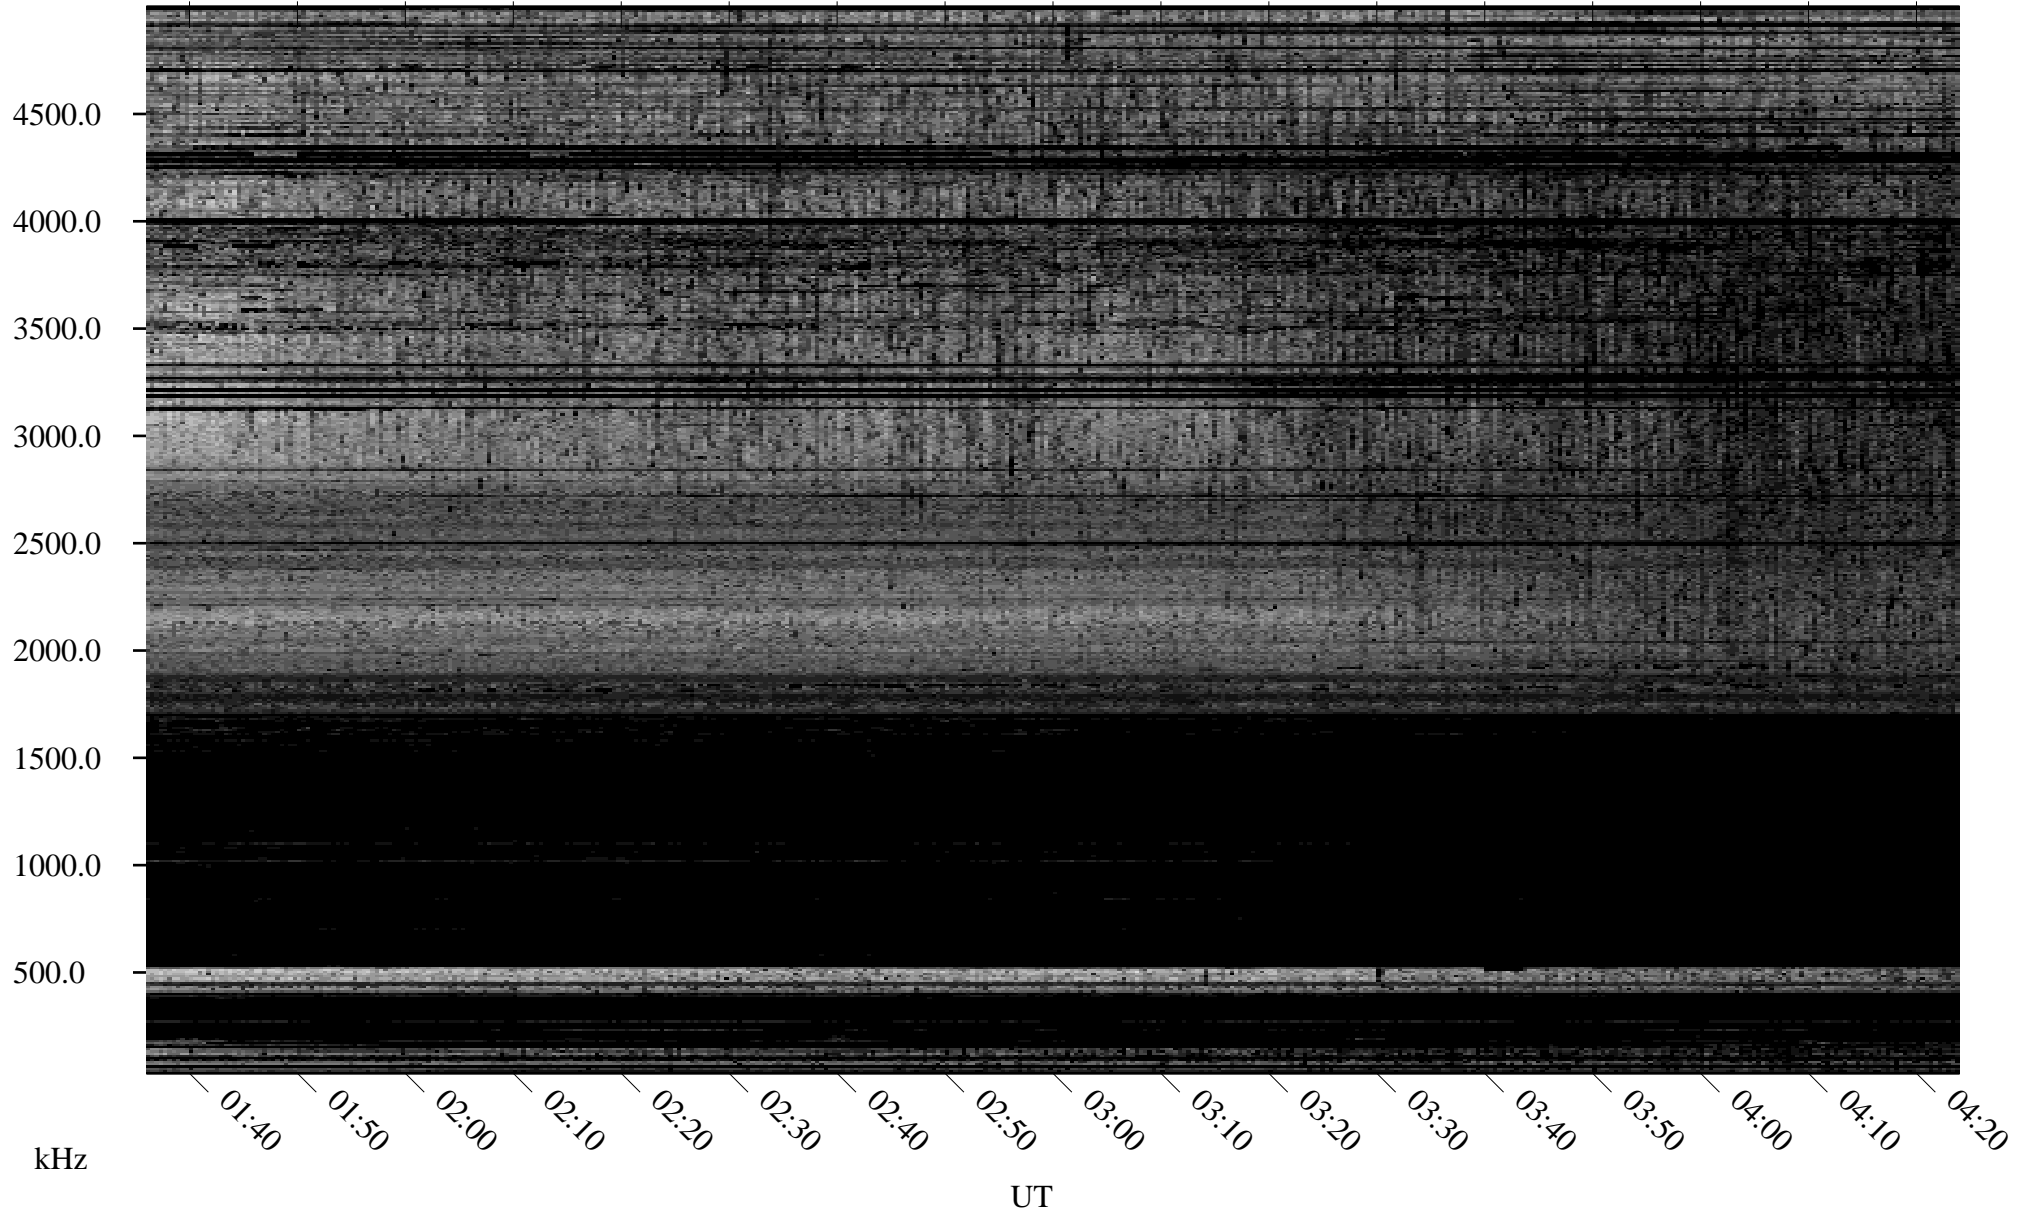

01/12/2006 Churchill, Manitoba

Linear Scale Black = 161 White = 15

ch06012l.r00m max_12

Page 1

01/12/2006 Churchill, Manitoba

Linear Scale Black = 161 White = 15

ch06012l.r00m max_12

Page 2

01/13/2006 Churchill, Manitoba

Linear Scale Black = 161 White = 15

ch06012l.r00m max_12

Page 3

01/13/2006 Churchill, Manitoba

Linear Scale Black = 161 White = 15

ch06012l.r00m max_12

Page 4

01/13/2006 Churchill, Manitoba

Linear Scale Black = 161 White = 15

ch06012l.r00m max_12

Page 5

01/13/2006 Churchill, Manitoba

Linear Scale Black = 161 White = 15

ch06012l.r00m max_12

Page 6

01/13/2006 Churchill, Manitoba

Linear Scale Black = 161 White = 15

ch06012l.r00m max_12

Page 7

01/13/2006 Churchill, Manitoba

Linear Scale Black = 161 White = 15

ch06012l.r00m max_12