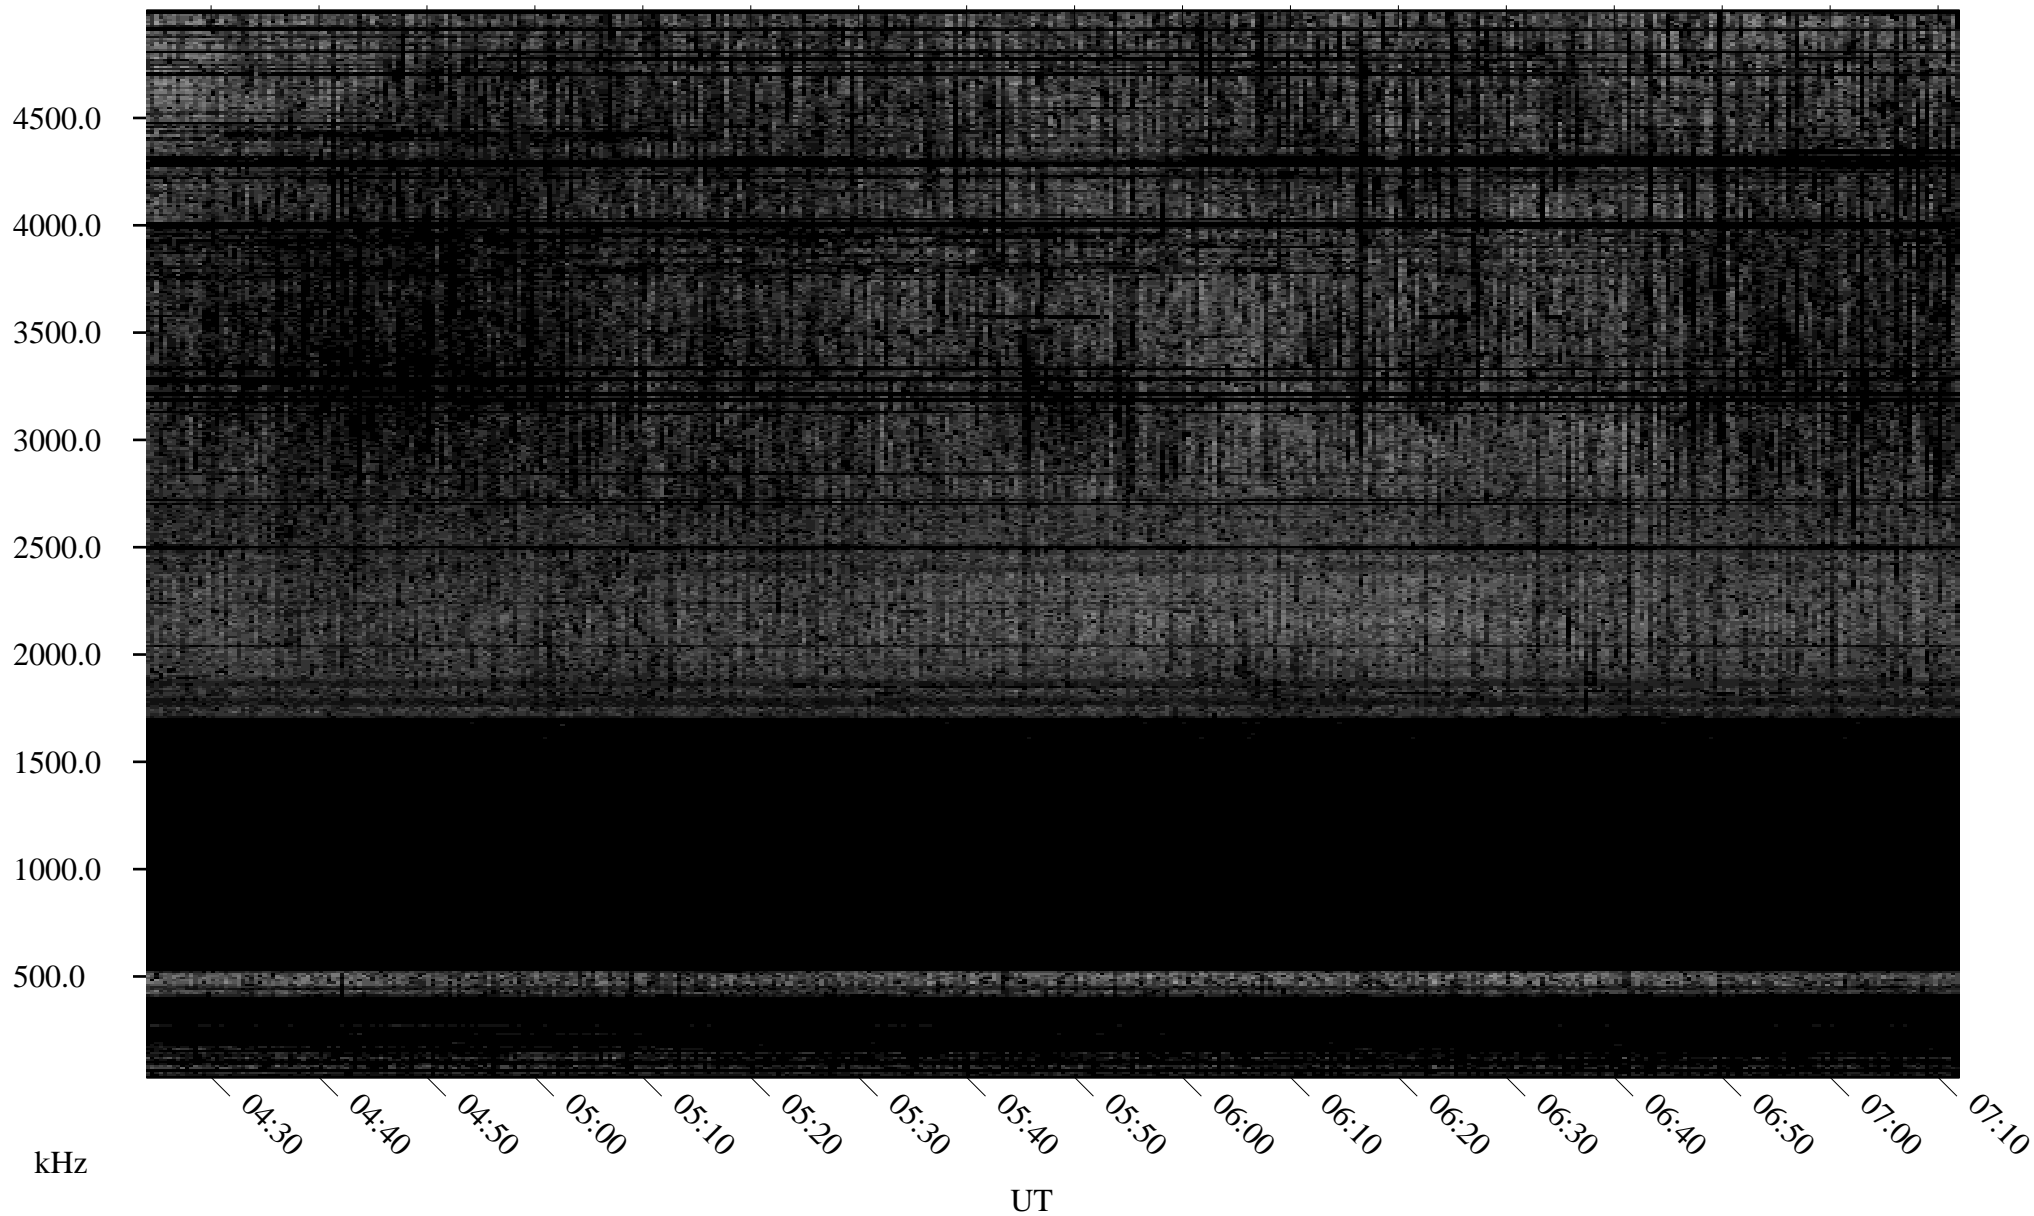

01/12/2006 Churchill, Manitoba

Linear Scale Black = 161 White = 15

ch06012l.r00m max_12

Page 1

01/12/2006 Churchill, Manitoba

Linear Scale Black = 161 White = 15

ch06012l.r00m max_12

Page 2

01/13/2006 Churchill, Manitoba

Linear Scale Black = 161 White = 15

ch06012l.r00m max_12

Page 3

01/13/2006 Churchill, Manitoba

Linear Scale Black = 161 White = 15

ch06012l.r00m max_12

Page 4

01/13/2006 Churchill, Manitoba

Linear Scale Black = 161 White = 15

ch06012l.r00m max_12

Page 5

01/13/2006 Churchill, Manitoba

Linear Scale Black = 161 White = 15

ch06012l.r00m max_12

Page 6

01/13/2006 Churchill, Manitoba

Linear Scale Black = 161 White = 15

ch06012l.r00m max_12

Page 7

01/13/2006 Churchill, Manitoba

Linear Scale Black = 161 White = 15

ch06012l.r00m max_12