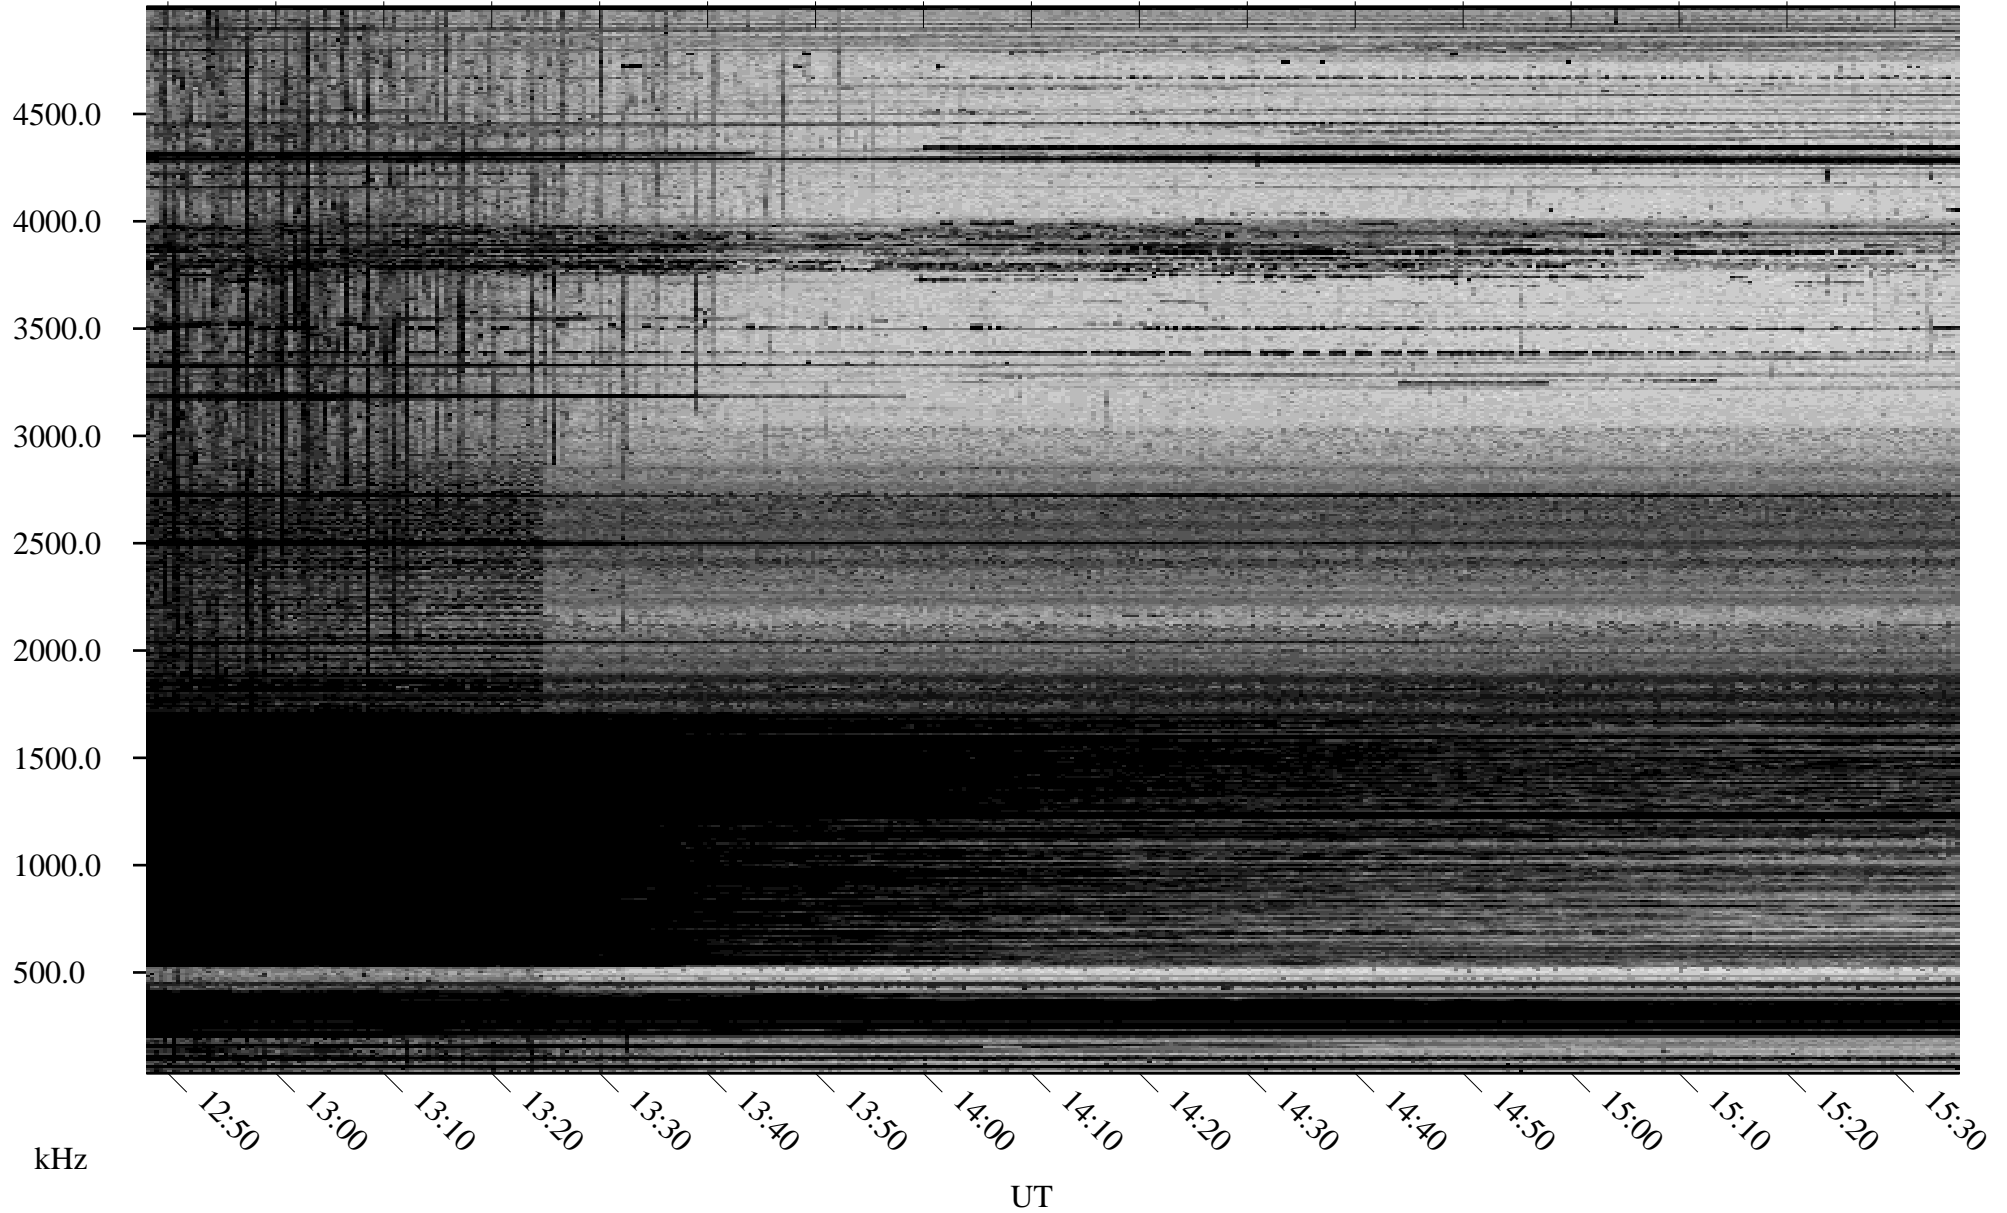

01/12/2006 Churchill, Manitoba

Linear Scale Black = 161 White = 15

ch06012l.r00m max_12

Page 1

01/12/2006 Churchill, Manitoba

Linear Scale Black = 161 White = 15

ch06012l.r00m max_12

Page 2

01/13/2006 Churchill, Manitoba

Linear Scale Black = 161 White = 15

ch06012l.r00m max_12

Page 3

01/13/2006 Churchill, Manitoba

Linear Scale Black = 161 White = 15

ch06012l.r00m max_12

Page 4

01/13/2006 Churchill, Manitoba

Linear Scale Black = 161 White = 15

ch06012l.r00m max_12

Page 5

01/13/2006 Churchill, Manitoba

Linear Scale Black = 161 White = 15

ch06012l.r00m max_12

Page 6

01/13/2006 Churchill, Manitoba

Linear Scale Black = 161 White = 15

ch06012l.r00m max_12

Page 7

01/13/2006 Churchill, Manitoba

Linear Scale Black = 161 White = 15

ch06012l.r00m max_12