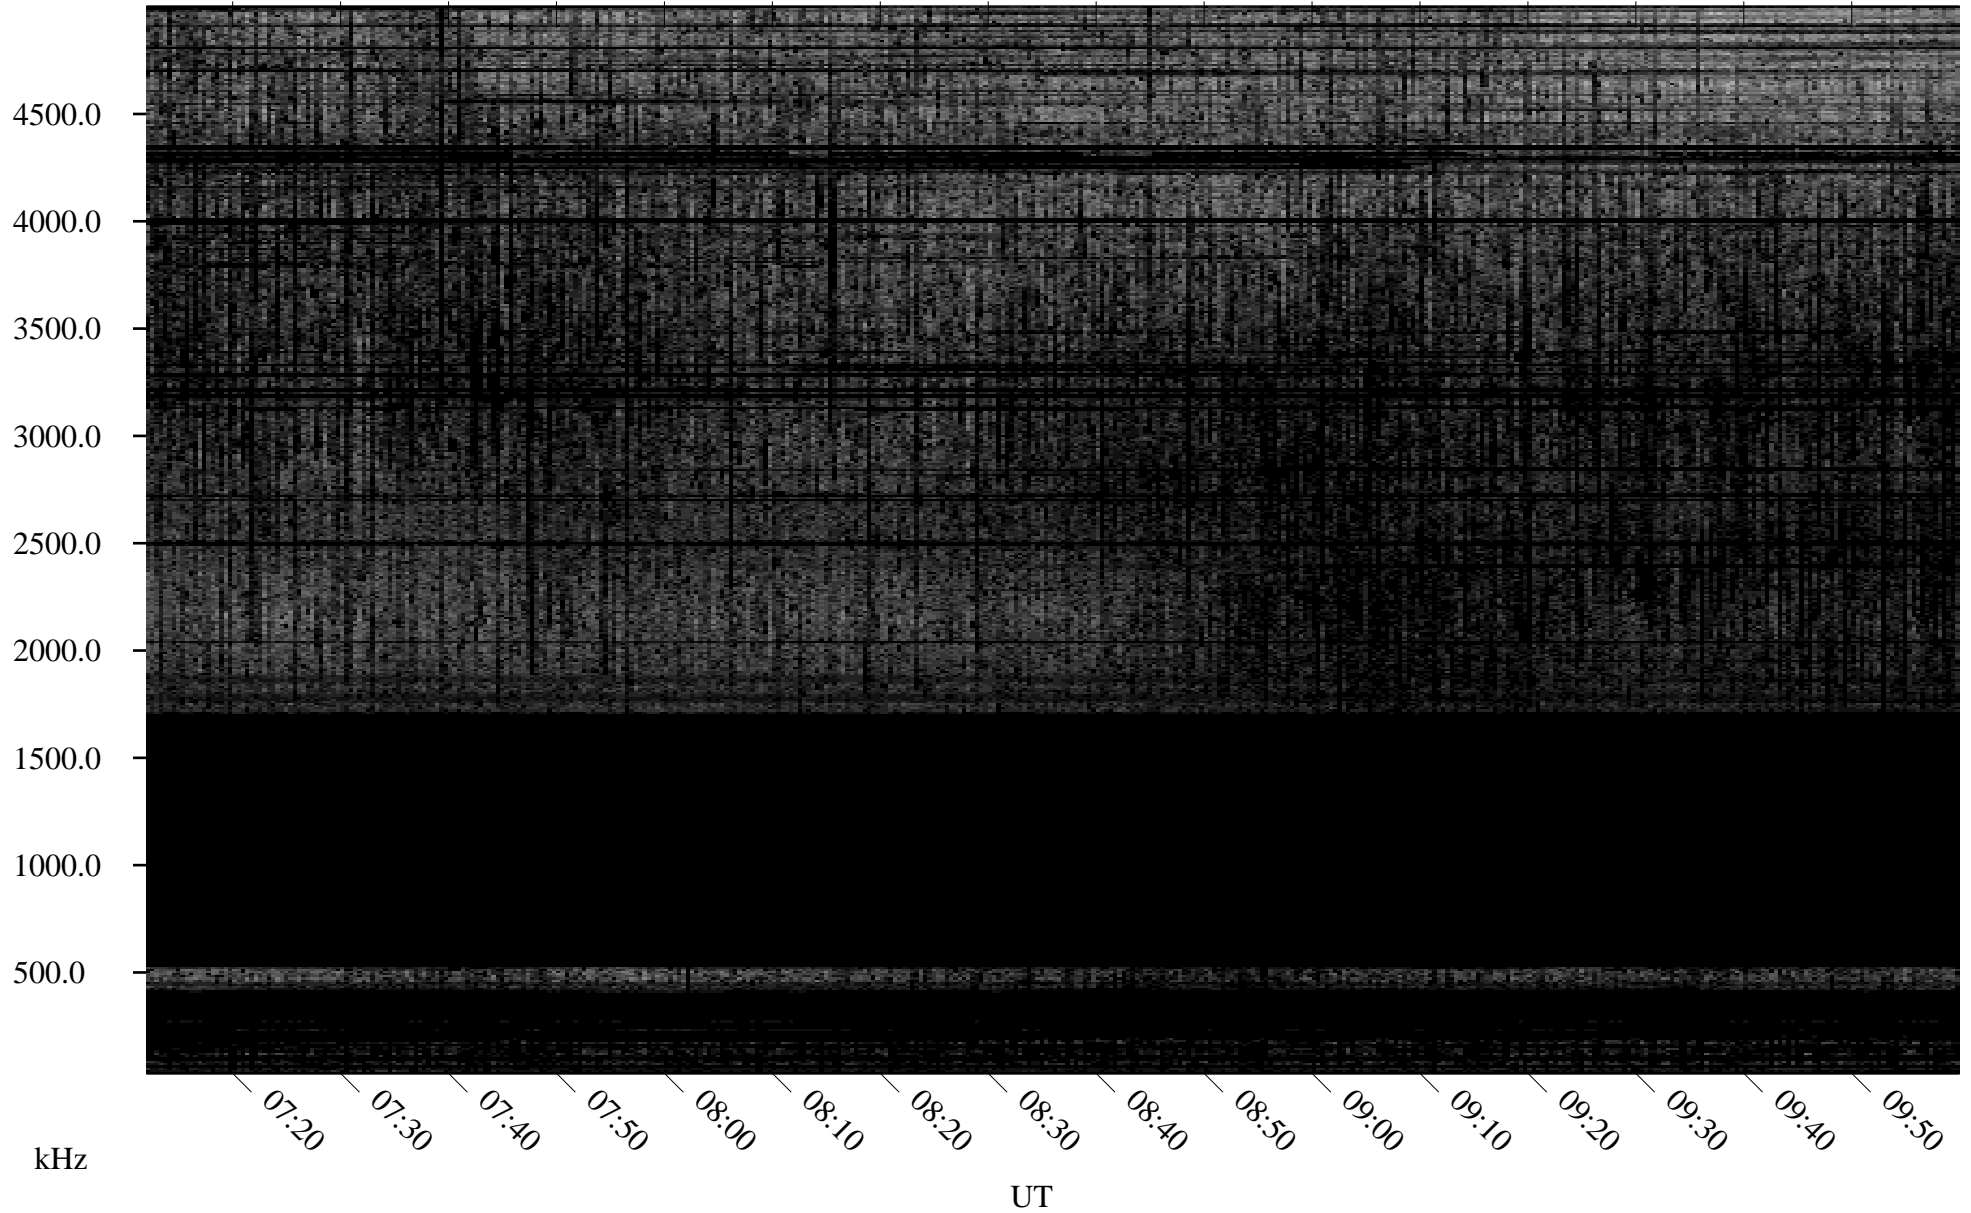

01/12/2006 Churchill, Manitoba

Linear Scale Black = 161 White = 15

ch06012l.r00m max_12

Page 1

01/12/2006 Churchill, Manitoba

Linear Scale Black = 161 White = 15

ch06012l.r00m max_12

Page 2

01/13/2006 Churchill, Manitoba

Linear Scale Black = 161 White = 15

ch06012l.r00m max_12

Page 3

01/13/2006 Churchill, Manitoba

Linear Scale Black = 161 White = 15

ch06012l.r00m max_12

Page 4

01/13/2006 Churchill, Manitoba

Linear Scale Black = 161 White = 15

ch06012l.r00m max_12

Page 5

01/13/2006 Churchill, Manitoba

Linear Scale Black = 161 White = 15

ch06012l.r00m max_12

Page 6

01/13/2006 Churchill, Manitoba

Linear Scale Black = 161 White = 15

ch06012l.r00m max_12

Page 7

01/13/2006 Churchill, Manitoba

Linear Scale Black = 161 White = 15

ch06012l.r00m max_12