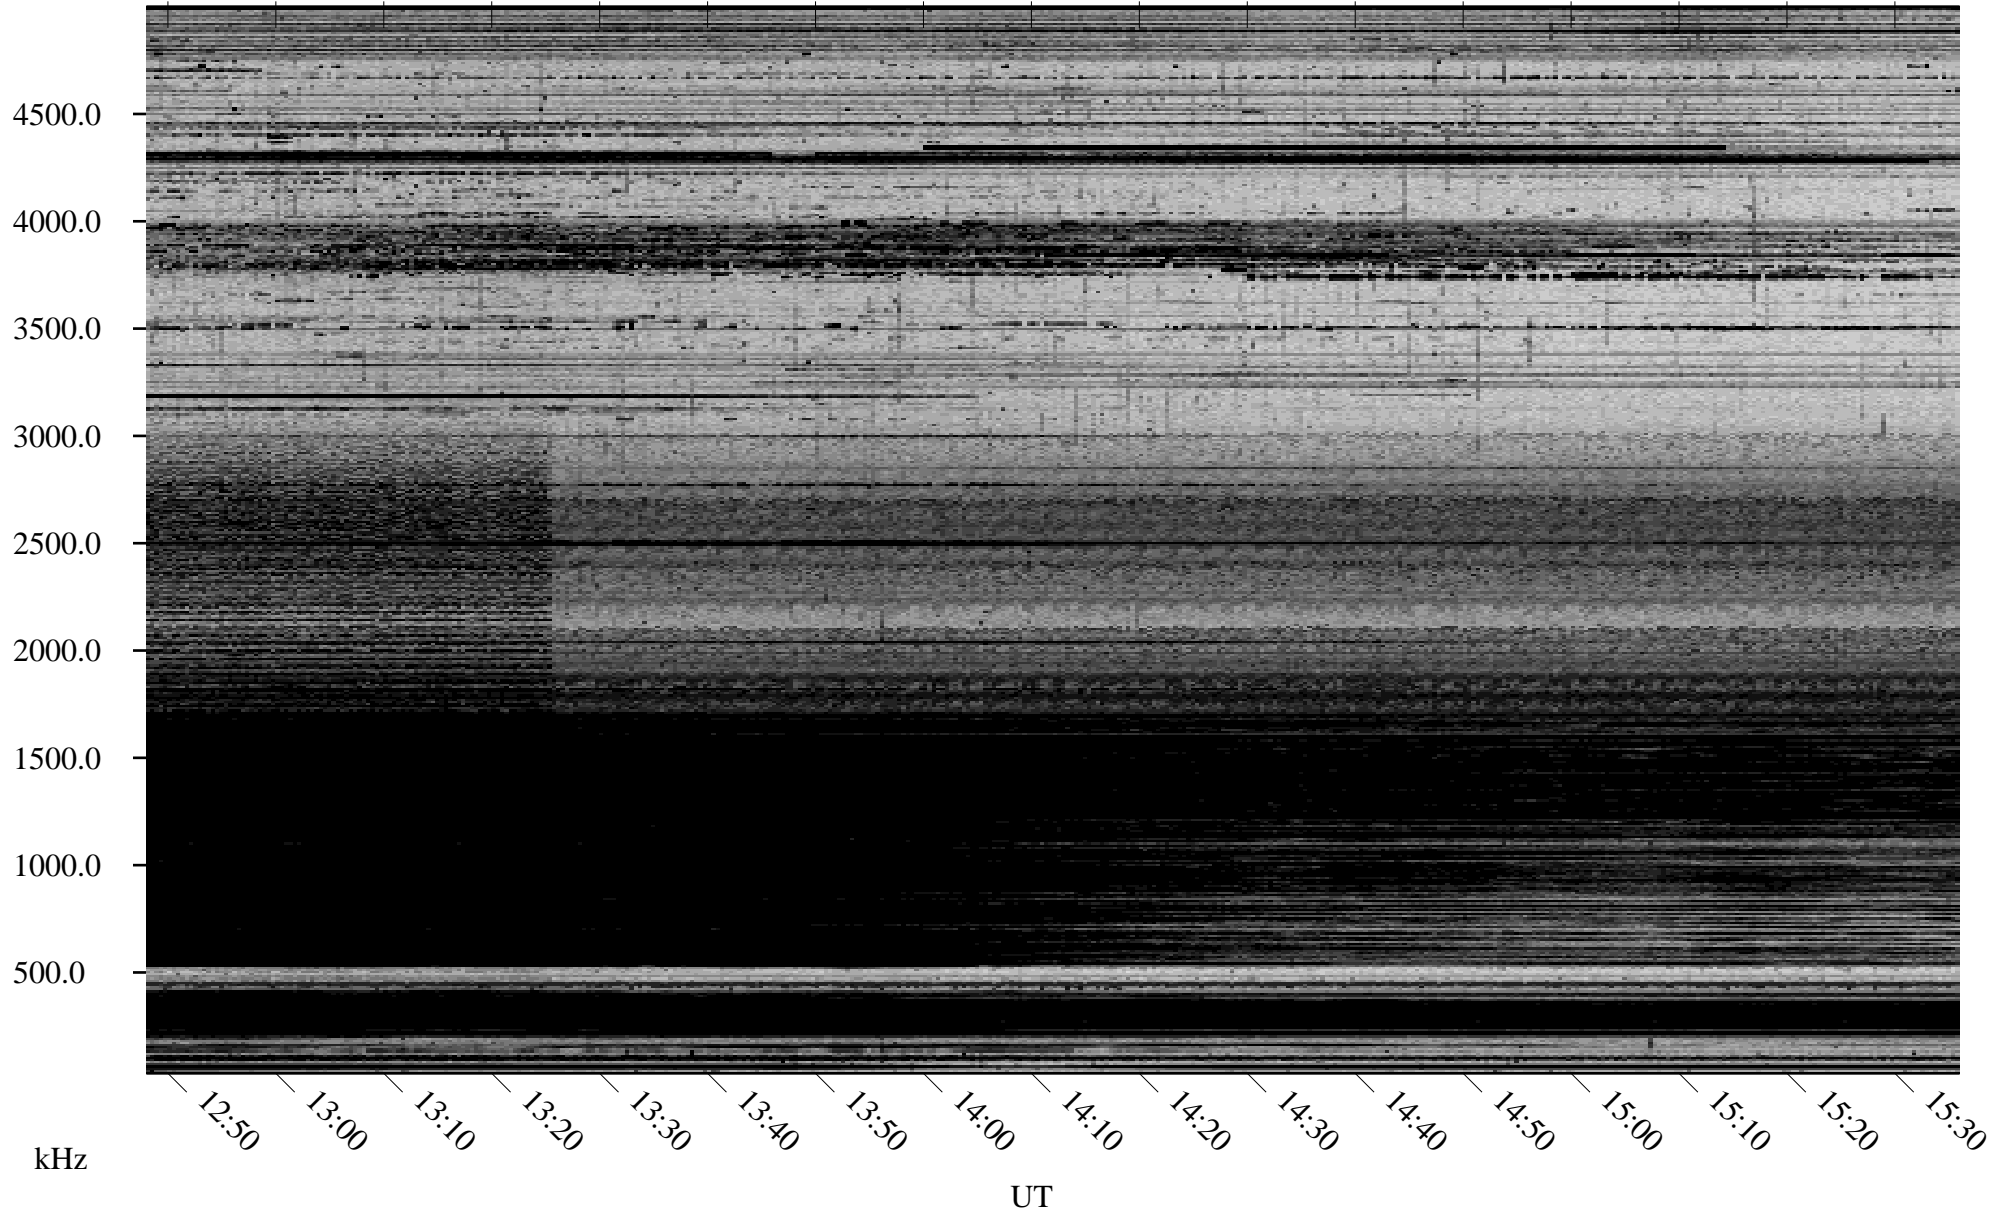

01/13/2006 Churchill, Manitoba

Linear Scale Black = 161 White = 15

ch06013l.r00m max_12

Page 1

01/13/2006 Churchill, Manitoba

Linear Scale Black = 161 White = 15

ch06013l.r00m max_12

Page 2

01/14/2006 Churchill, Manitoba

Linear Scale Black = 161 White = 15

ch06013l.r00m max_12

Page 3

01/14/2006 Churchill, Manitoba

Linear Scale Black = 161 White = 15

ch06013l.r00m max_12

Page 4

01/14/2006 Churchill, Manitoba

Linear Scale Black = 161 White = 15

ch06013l.r00m max_12

Page 5

01/14/2006 Churchill, Manitoba

Linear Scale Black = 161 White = 15

ch06013l.r00m max_12

Page 6

01/14/2006 Churchill, Manitoba

Linear Scale Black = 161 White = 15

ch06013l.r00m max_12

Page 7

01/14/2006 Churchill, Manitoba

Linear Scale Black = 161 White = 15

ch06013l.r00m max_12