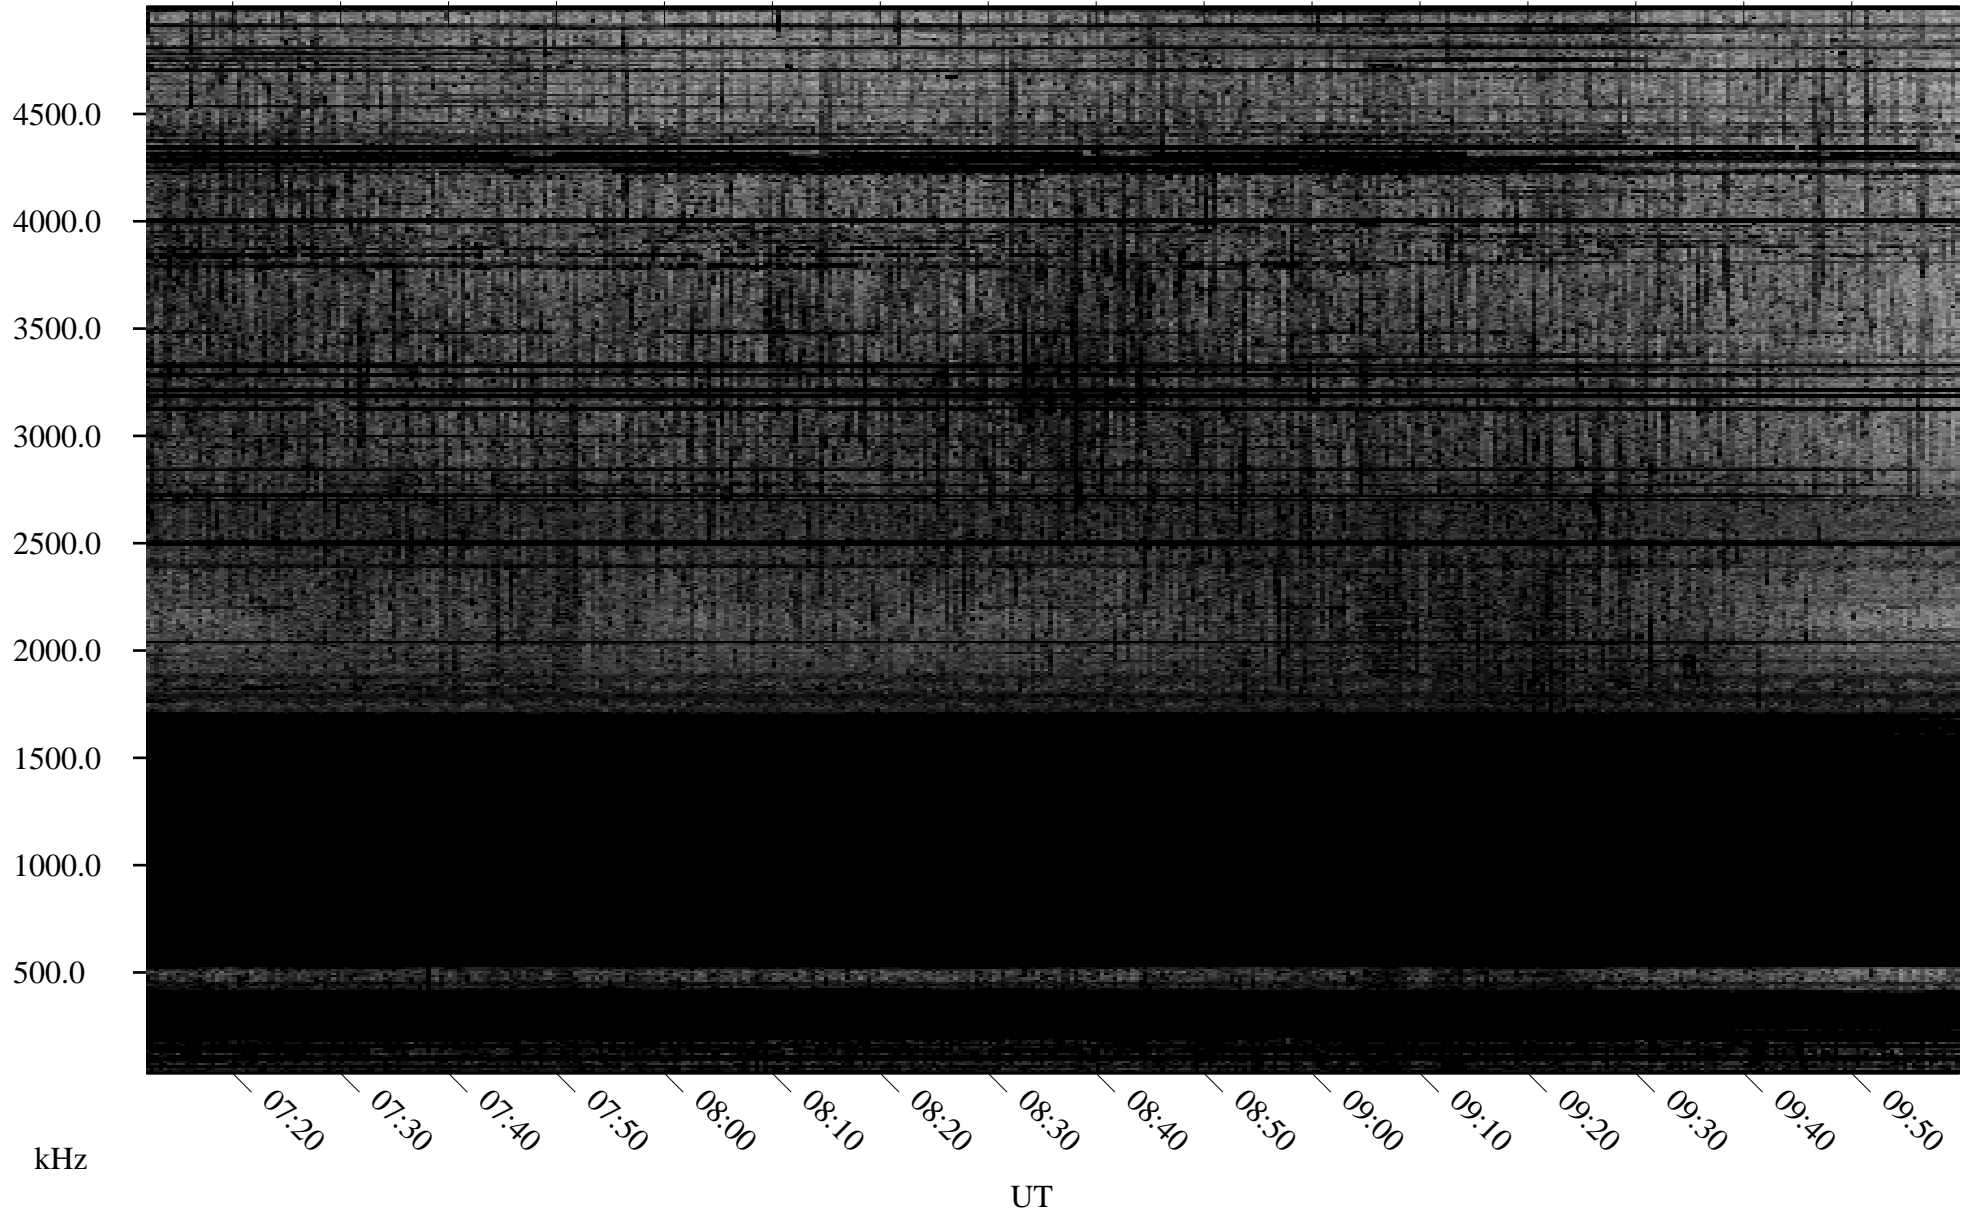

01/13/2006 Churchill, Manitoba

Linear Scale Black = 161 White = 15

ch06013l.r00m max_12

Page 1

01/13/2006 Churchill, Manitoba

Linear Scale Black = 161 White = 15

ch06013l.r00m max_12

Page 2

01/14/2006 Churchill, Manitoba

Linear Scale Black = 161 White = 15

ch06013l.r00m max_12

Page 3

01/14/2006 Churchill, Manitoba

Linear Scale Black = 161 White = 15

ch06013l.r00m max_12

Page 4

01/14/2006 Churchill, Manitoba

Linear Scale Black = 161 White = 15

ch06013l.r00m max_12

Page 5

01/14/2006 Churchill, Manitoba

Linear Scale Black = 161 White = 15

ch06013l.r00m max_12

Page 6

01/14/2006 Churchill, Manitoba

Linear Scale Black = 161 White = 15

ch06013l.r00m max_12

Page 7

01/14/2006 Churchill, Manitoba

Linear Scale Black = 161 White = 15

ch06013l.r00m max_12