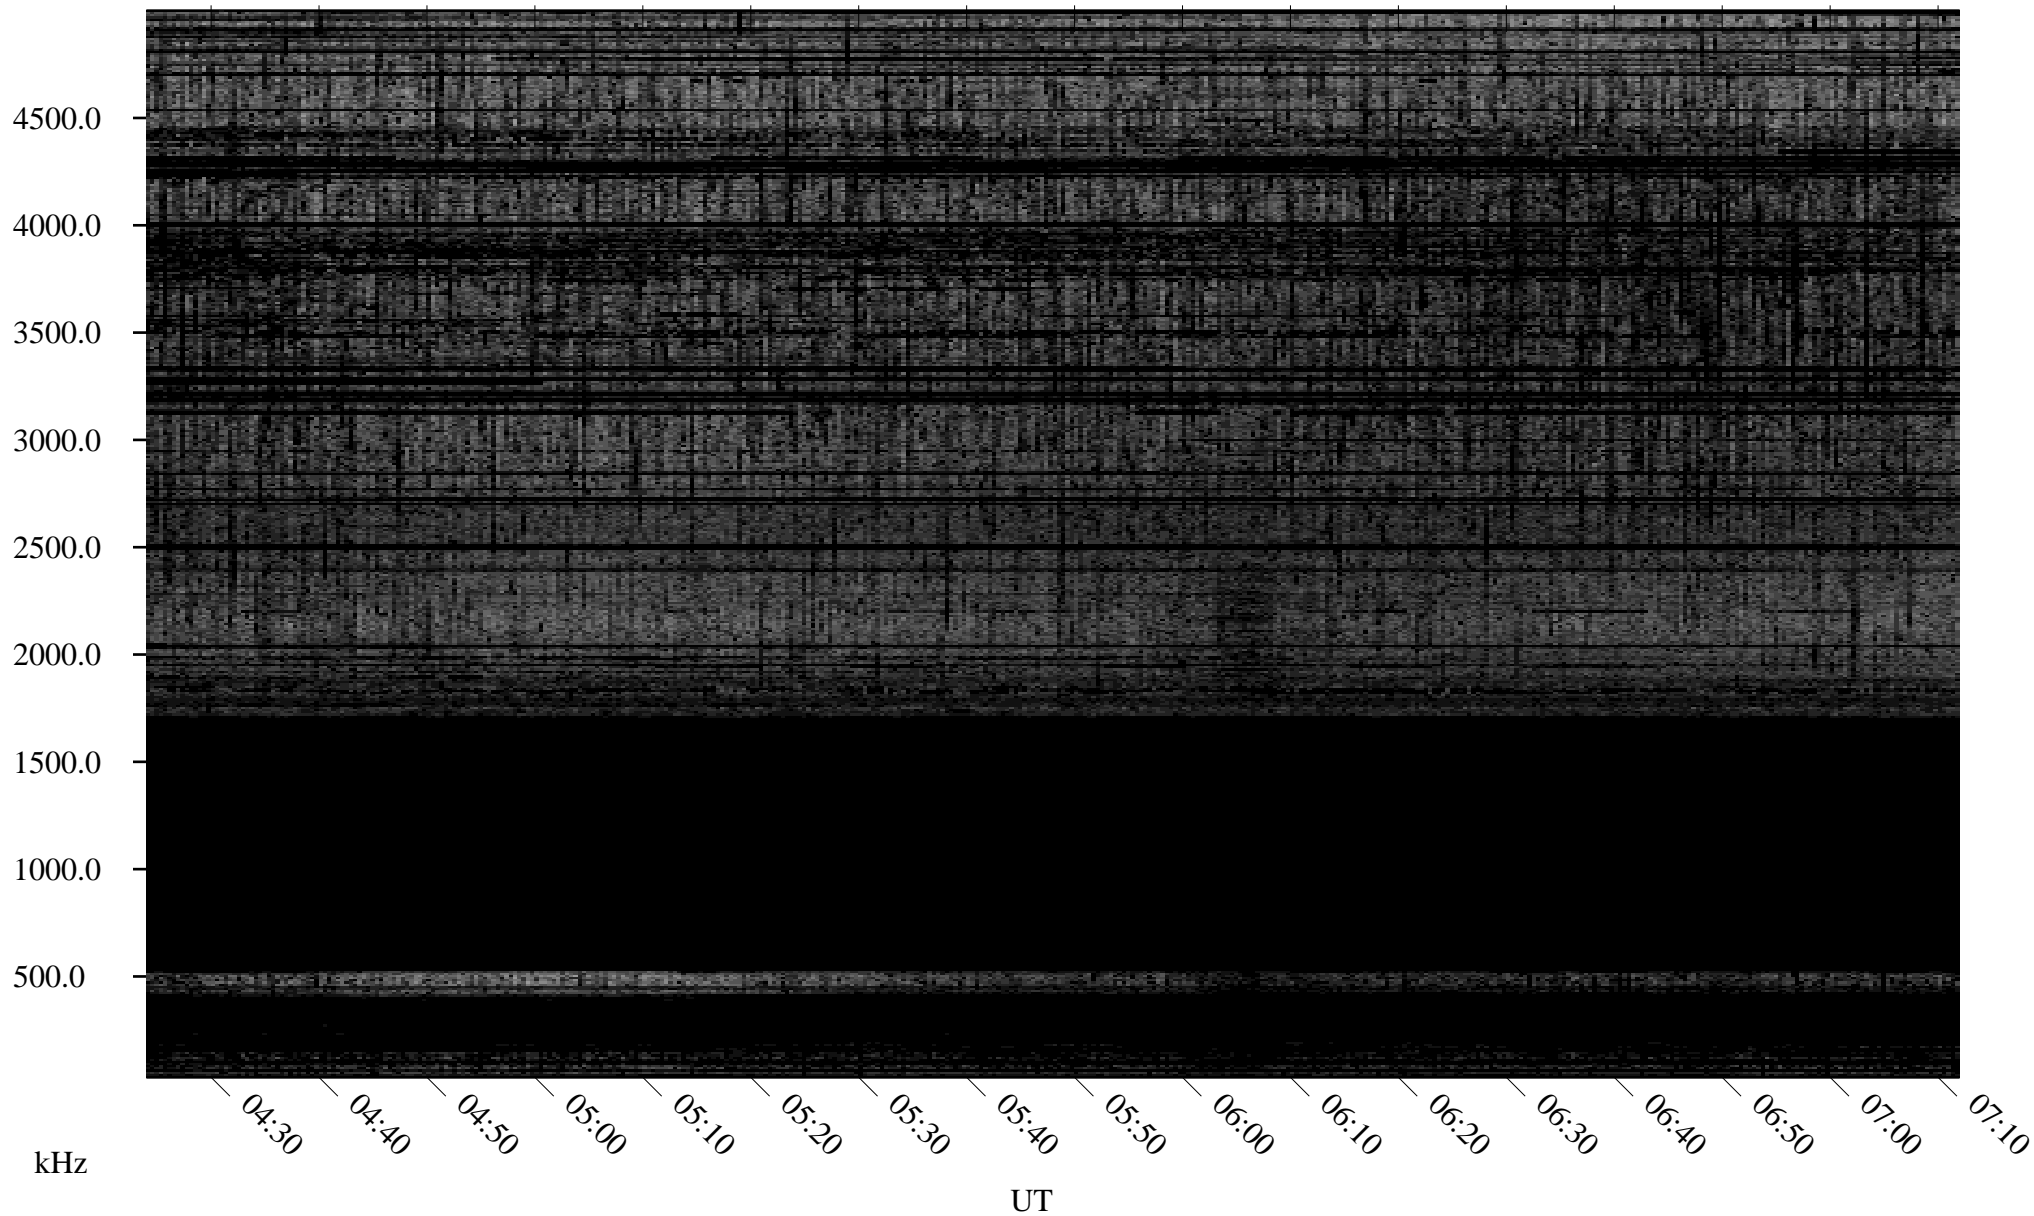

01/13/2006 Churchill, Manitoba

Linear Scale Black = 161 White = 15

ch06013l.r00m max_12

Page 1

01/13/2006 Churchill, Manitoba

Linear Scale Black = 161 White = 15

ch06013l.r00m max_12

Page 2

01/14/2006 Churchill, Manitoba

Linear Scale Black = 161 White = 15

ch06013l.r00m max_12

Page 3

01/14/2006 Churchill, Manitoba

Linear Scale Black = 161 White = 15

ch06013l.r00m max_12

Page 4

01/14/2006 Churchill, Manitoba

Linear Scale Black = 161 White = 15

ch06013l.r00m max_12

Page 5

01/14/2006 Churchill, Manitoba

Linear Scale Black = 161 White = 15

ch06013l.r00m max_12

Page 6

01/14/2006 Churchill, Manitoba

Linear Scale Black = 161 White = 15

ch06013l.r00m max_12

Page 7

01/14/2006 Churchill, Manitoba

Linear Scale Black = 161 White = 15

ch06013l.r00m max_12