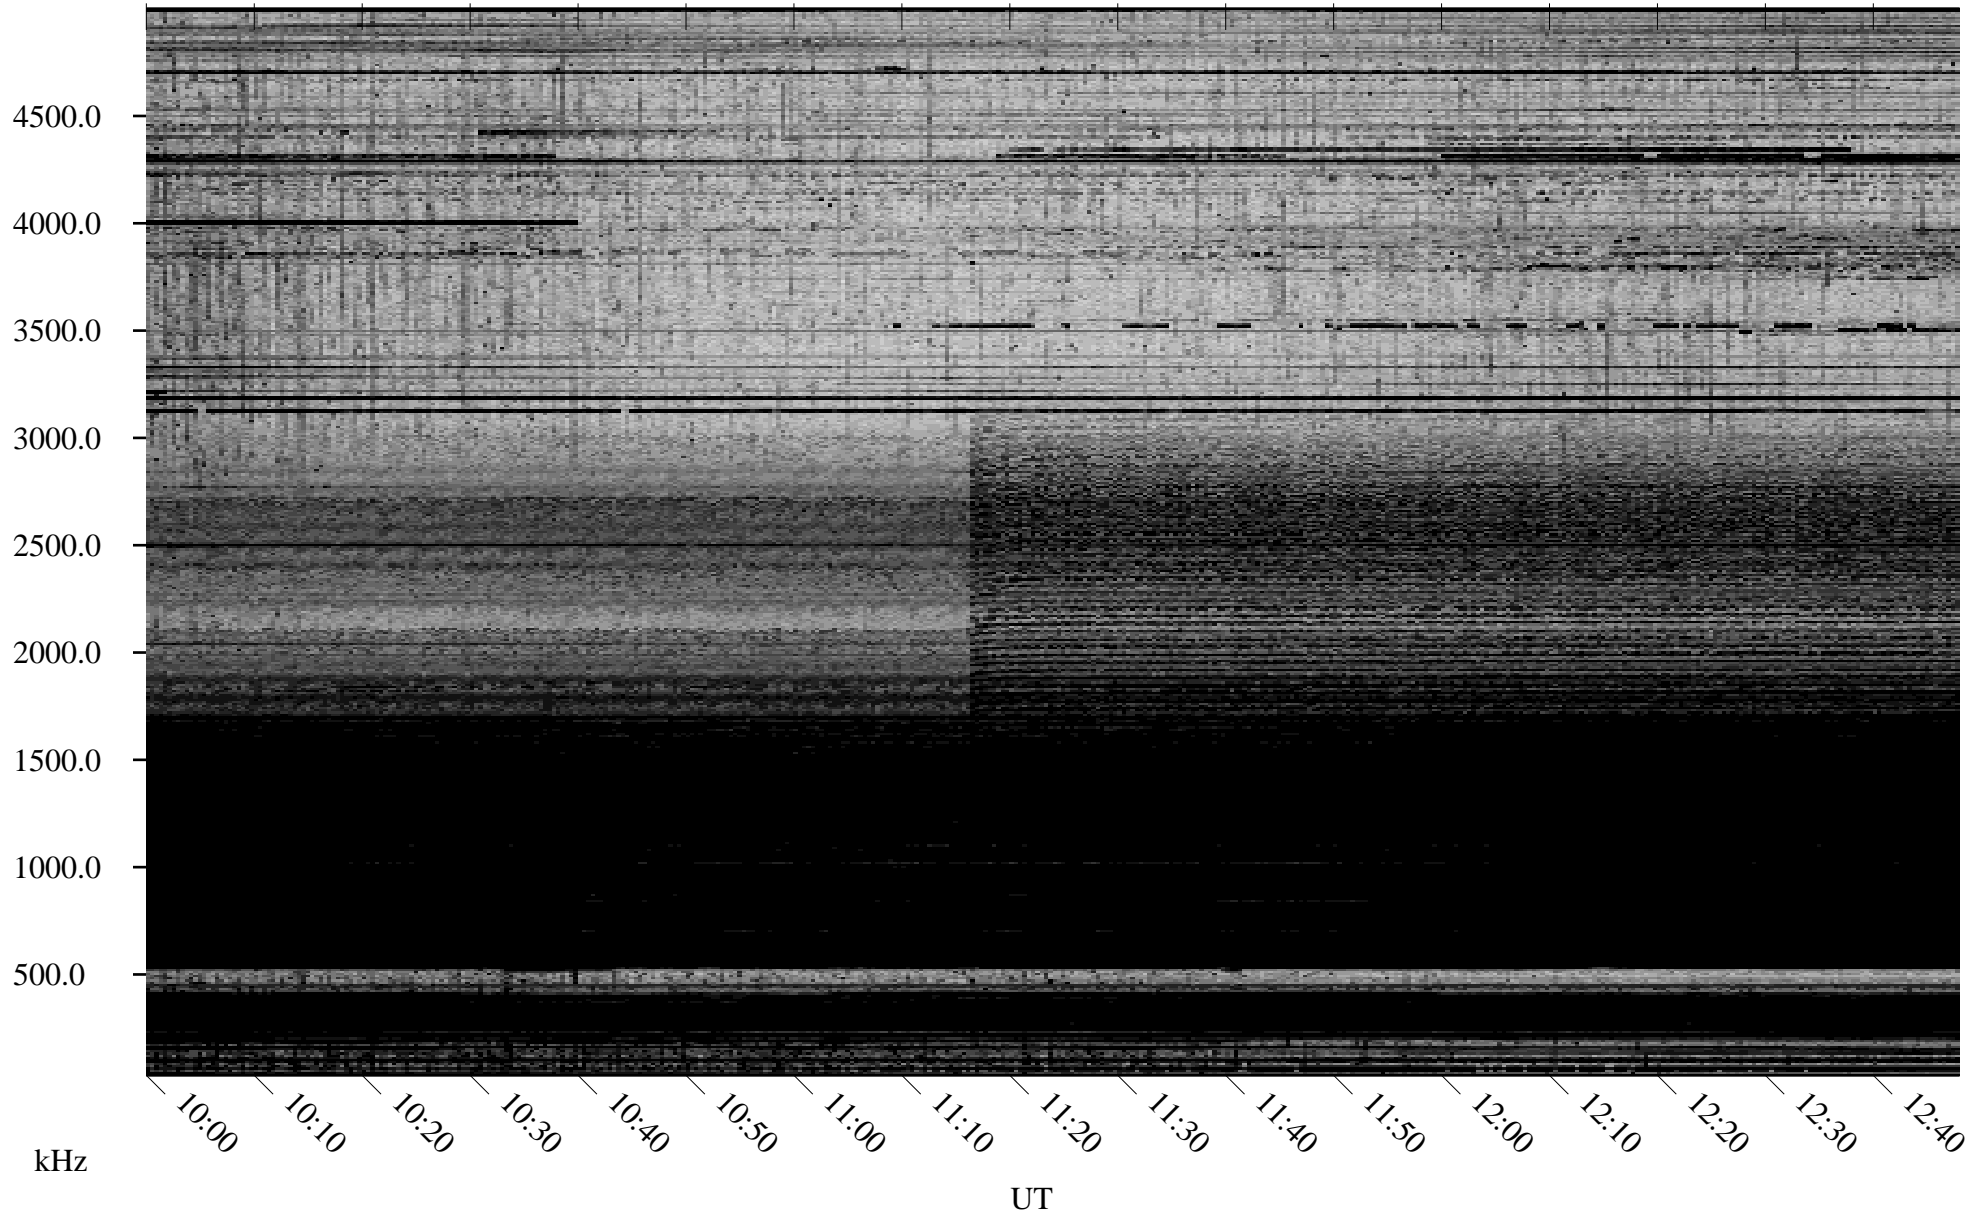

01/13/2006 Churchill, Manitoba

Linear Scale Black = 161 White = 15

ch06013l.r00m max_12

Page 1

01/13/2006 Churchill, Manitoba

Linear Scale Black = 161 White = 15

ch06013l.r00m max_12

Page 2

01/14/2006 Churchill, Manitoba

Linear Scale Black = 161 White = 15

ch06013l.r00m max_12

Page 3

01/14/2006 Churchill, Manitoba

Linear Scale Black = 161 White = 15

ch06013l.r00m max_12

Page 4

01/14/2006 Churchill, Manitoba

Linear Scale Black = 161 White = 15

ch06013l.r00m max_12

Page 5

01/14/2006 Churchill, Manitoba

Linear Scale Black = 161 White = 15

ch06013l.r00m max_12

Page 6

01/14/2006 Churchill, Manitoba

Linear Scale Black = 161 White = 15

ch06013l.r00m max_12

Page 7

01/14/2006 Churchill, Manitoba

Linear Scale Black = 161 White = 15

ch06013l.r00m max_12