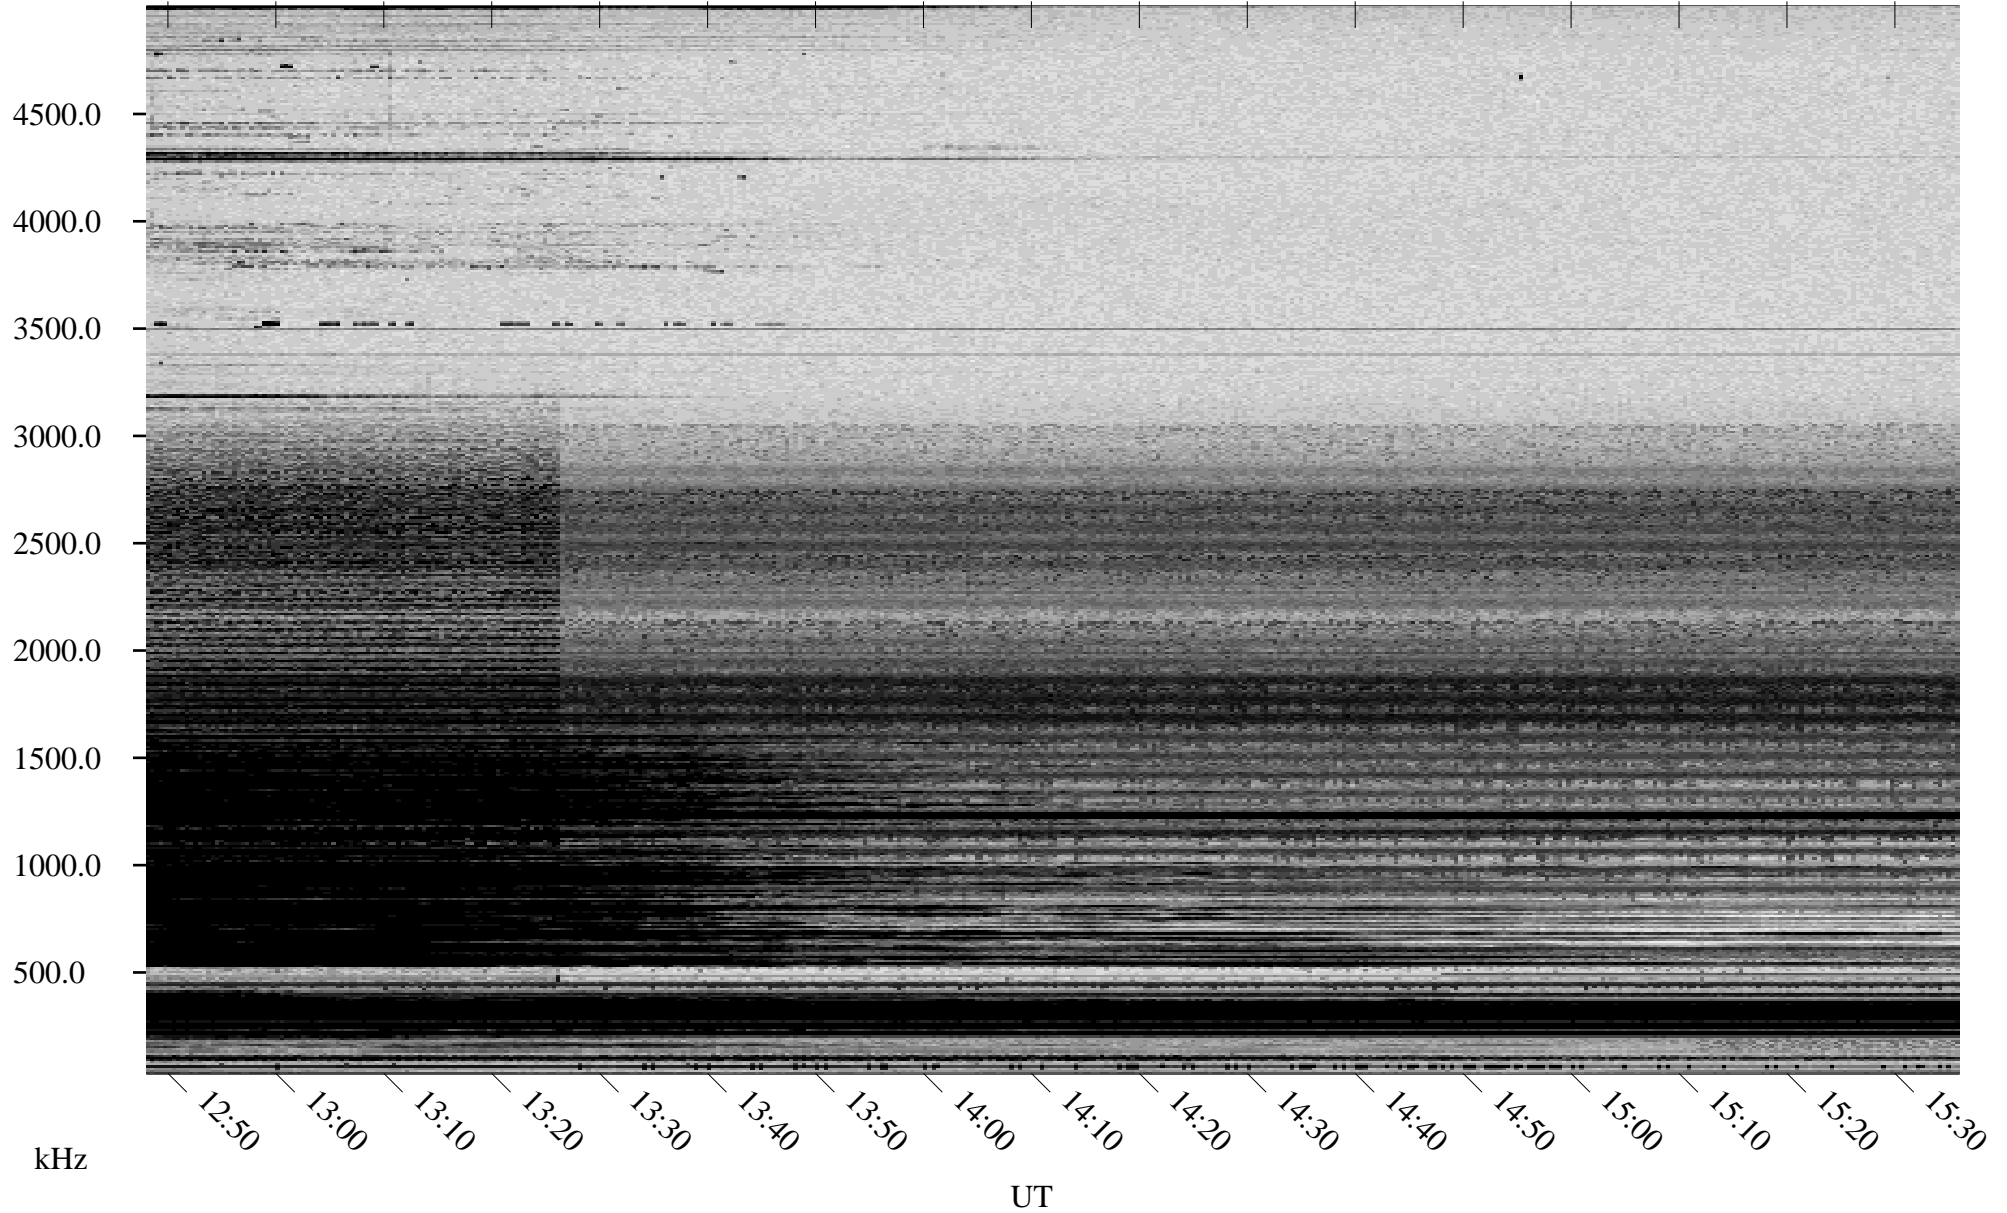

01/16/2006 Churchill, Manitoba

Linear Scale Black = 161 White = 15

ch06016l.r00m max_12

Page 1

01/16/2006 Churchill, Manitoba

Linear Scale Black = 161 White = 15

ch06016l.r00m max_12

Page 2

01/17/2006 Churchill, Manitoba

Linear Scale Black = 161 White = 15

ch06016l.r00m max_12

Page 3

01/17/2006 Churchill, Manitoba

Linear Scale Black = 161 White = 15

ch06016l.r00m max_12

Page 4

01/17/2006 Churchill, Manitoba

Linear Scale Black = 161 White = 15

ch06016l.r00m max_12

Page 5

01/17/2006 Churchill, Manitoba

Linear Scale Black = 161 White = 15

ch06016l.r00m max_12

Page 6

01/17/2006 Churchill, Manitoba

Linear Scale Black = 161 White = 15

ch06016l.r00m max_12

Page 7

01/17/2006 Churchill, Manitoba

Linear Scale Black = 161 White = 15

ch06016l.r00m max_12