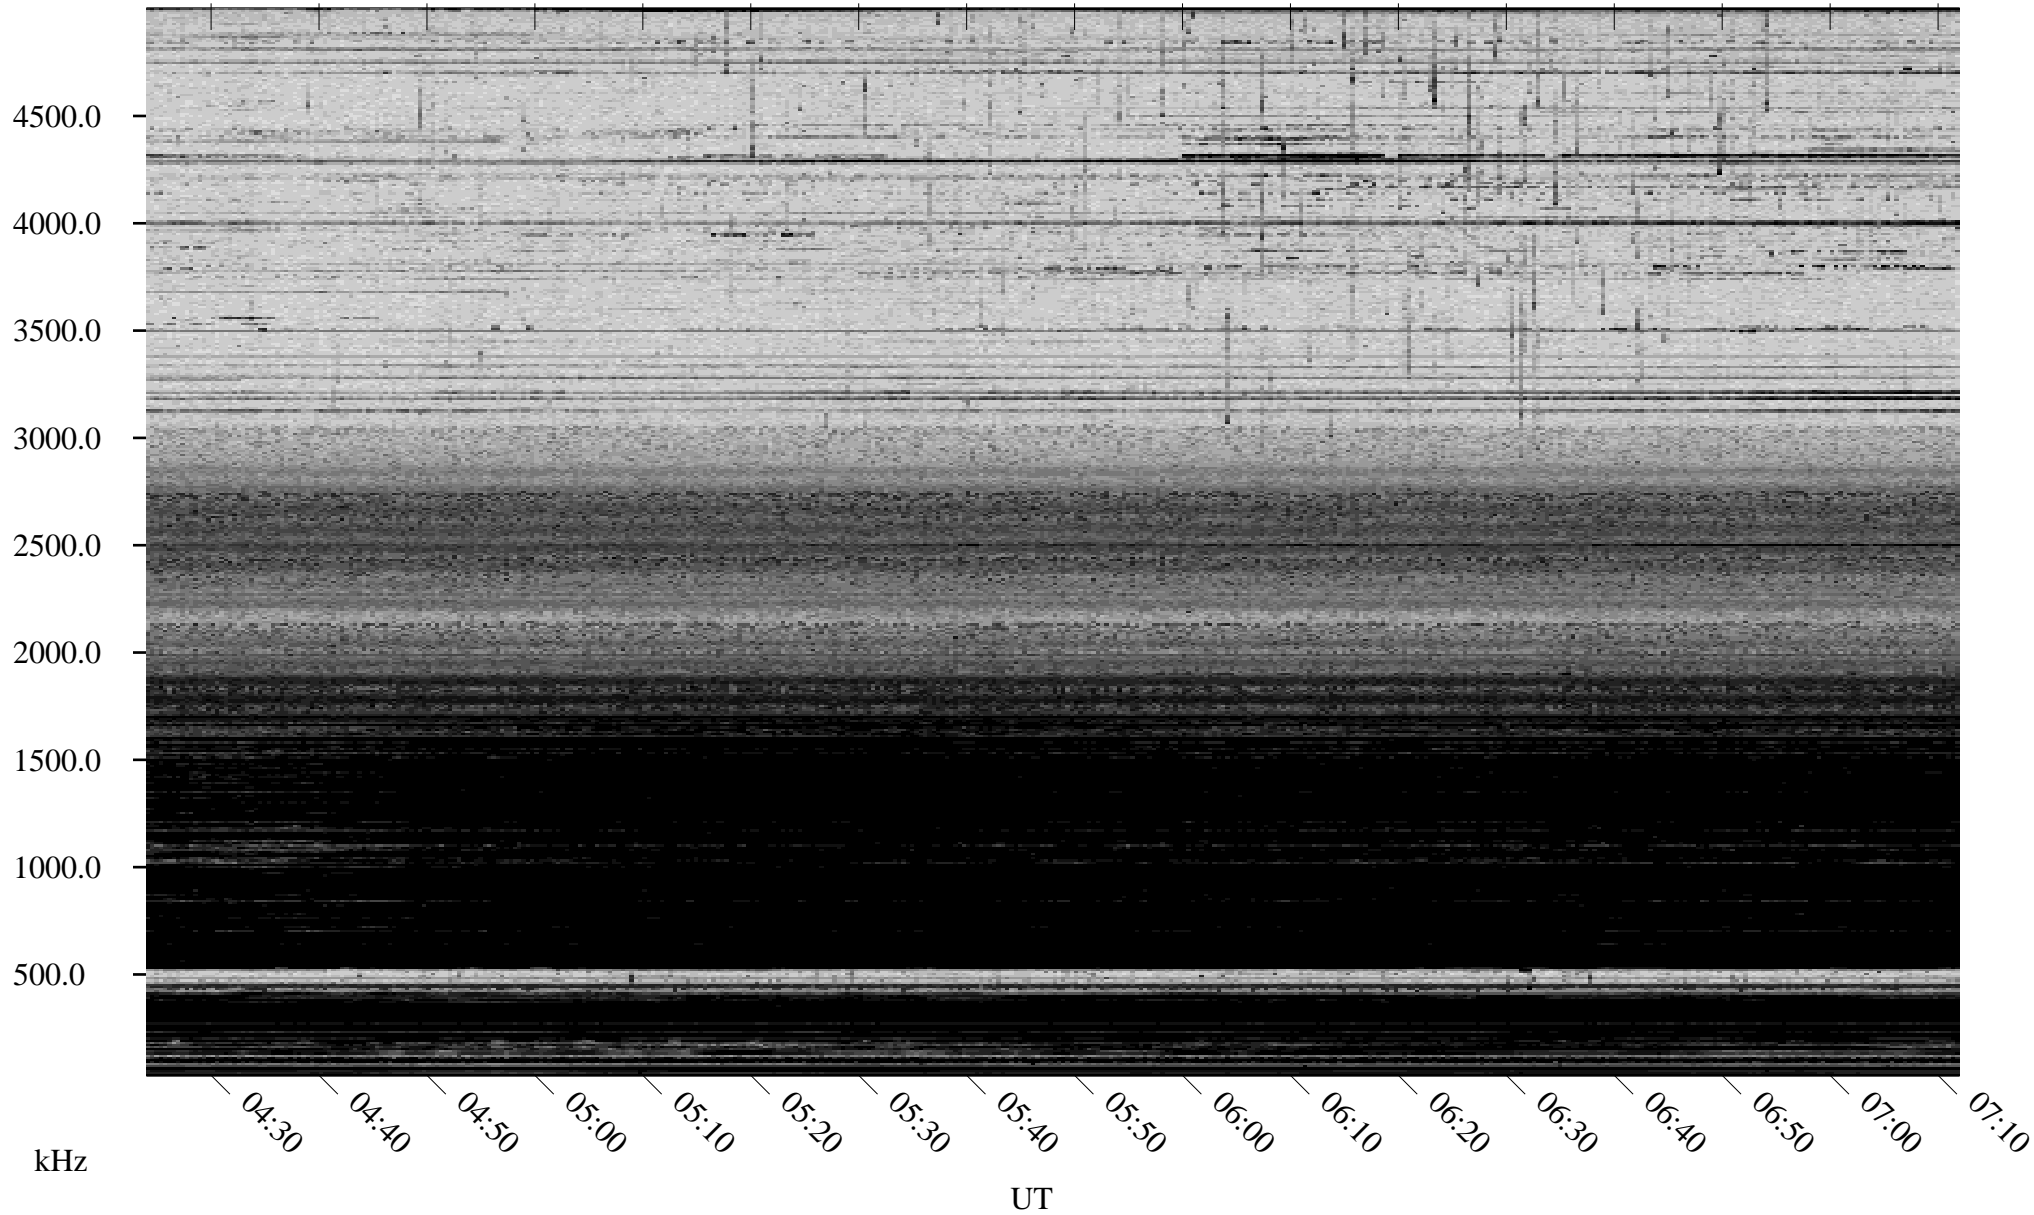

01/16/2006 Churchill, Manitoba

Linear Scale Black = 161 White = 15

ch06016l.r00m max_12

Page 1

01/16/2006 Churchill, Manitoba

Linear Scale Black = 161 White = 15

ch06016l.r00m max_12

Page 2

01/17/2006 Churchill, Manitoba

Linear Scale Black = 161 White = 15

ch06016l.r00m max_12

Page 3

01/17/2006 Churchill, Manitoba

Linear Scale Black = 161 White = 15

ch06016l.r00m max_12

Page 4

01/17/2006 Churchill, Manitoba

Linear Scale Black = 161 White = 15

ch06016l.r00m max_12

Page 5

01/17/2006 Churchill, Manitoba

Linear Scale Black = 161 White = 15

ch06016l.r00m max_12

Page 6

01/17/2006 Churchill, Manitoba

Linear Scale Black = 161 White = 15

ch06016l.r00m max_12

Page 7

01/17/2006 Churchill, Manitoba

Linear Scale Black = 161 White = 15

ch06016l.r00m max_12