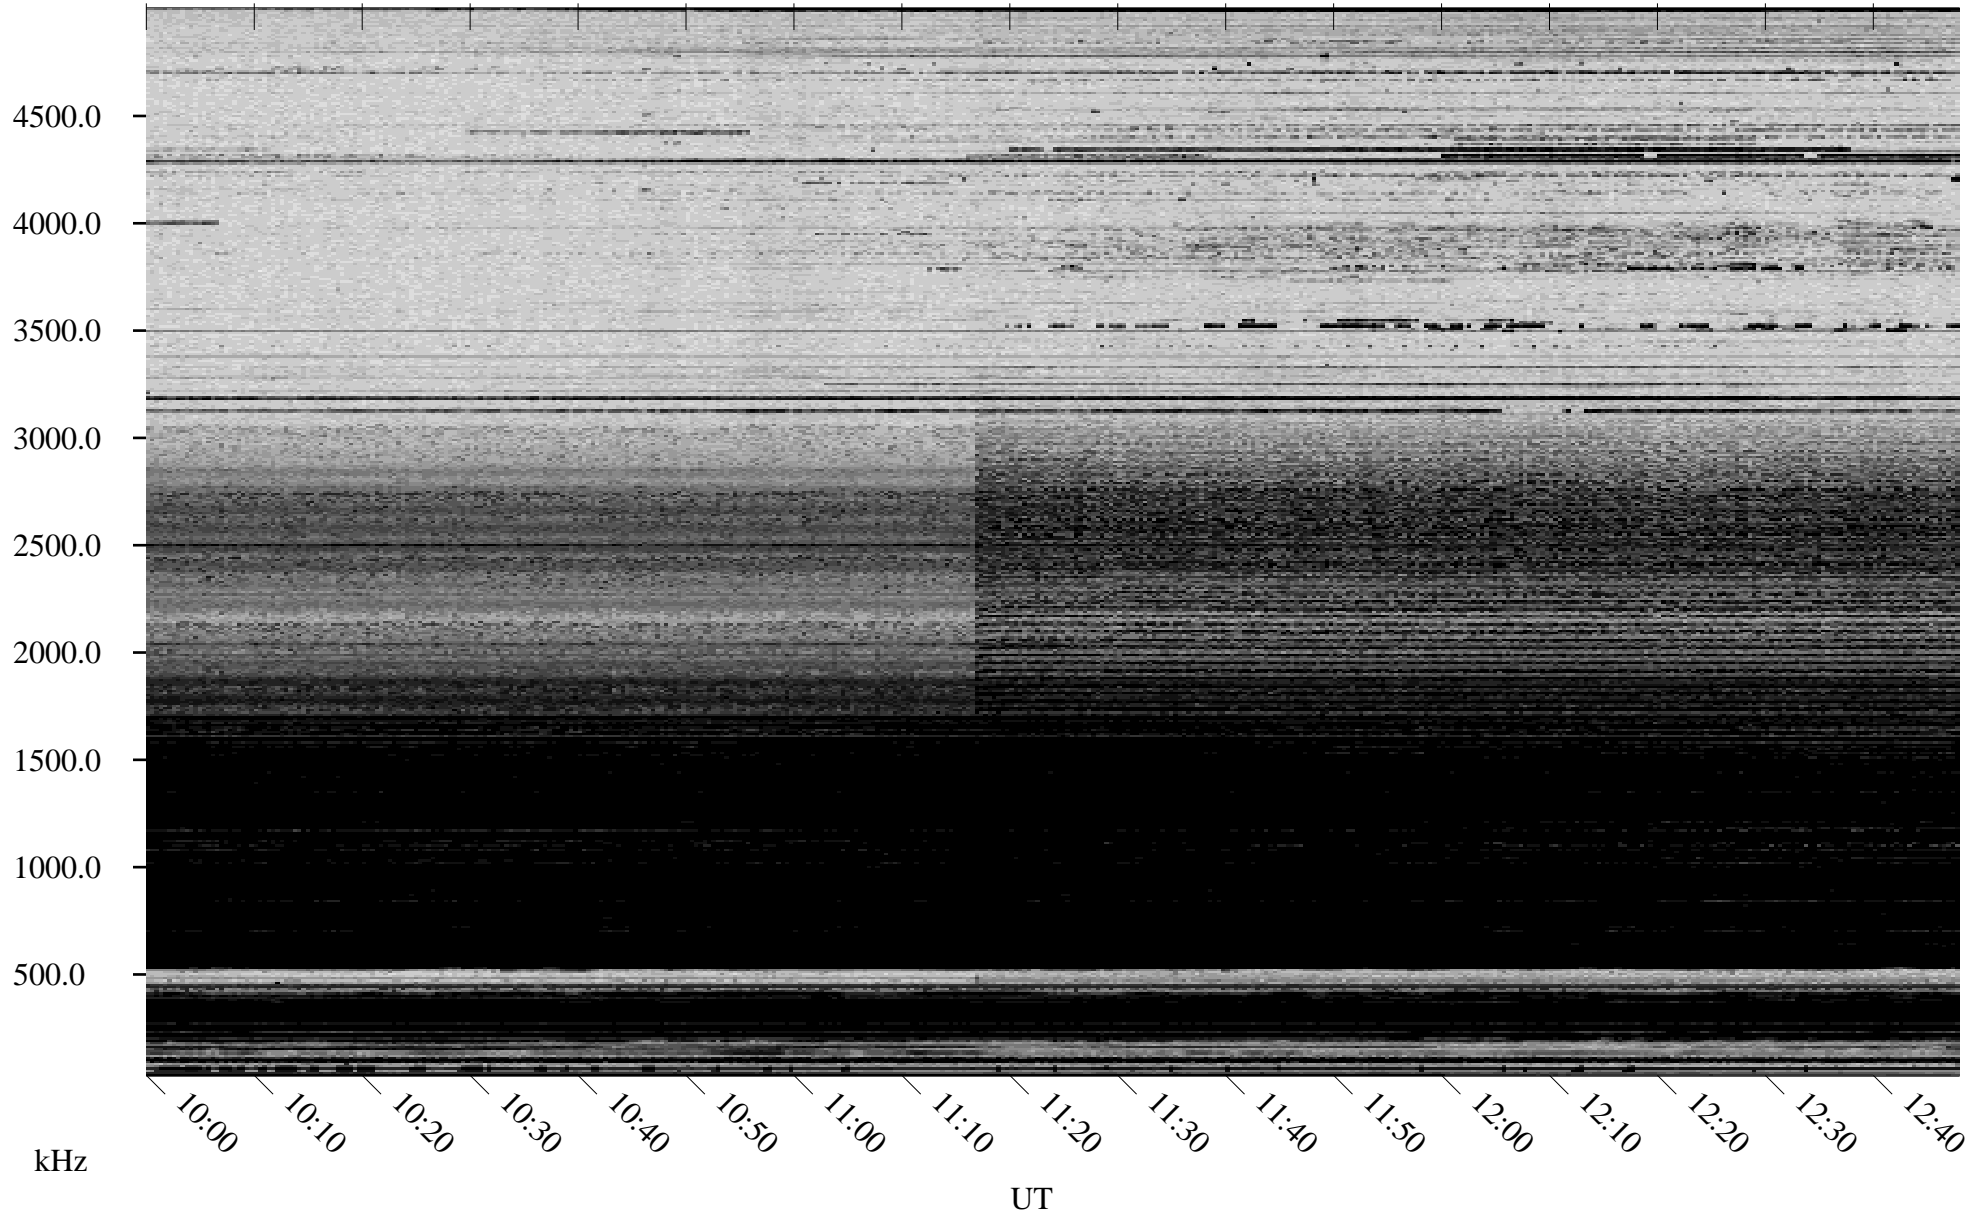

01/16/2006 Churchill, Manitoba

Linear Scale Black = 161 White = 15

ch06016l.r00m max_12

Page 1

01/16/2006 Churchill, Manitoba

Linear Scale Black = 161 White = 15

ch06016l.r00m max_12

Page 2

01/17/2006 Churchill, Manitoba

Linear Scale Black = 161 White = 15

ch06016l.r00m max_12

Page 3

01/17/2006 Churchill, Manitoba

Linear Scale Black = 161 White = 15

ch06016l.r00m max_12

Page 4

01/17/2006 Churchill, Manitoba

Linear Scale Black = 161 White = 15

ch06016l.r00m max_12

Page 5

01/17/2006 Churchill, Manitoba

Linear Scale Black = 161 White = 15

ch06016l.r00m max_12

Page 6

01/17/2006 Churchill, Manitoba

Linear Scale Black = 161 White = 15

ch06016l.r00m max_12

Page 7

01/17/2006 Churchill, Manitoba

Linear Scale Black = 161 White = 15

ch06016l.r00m max_12