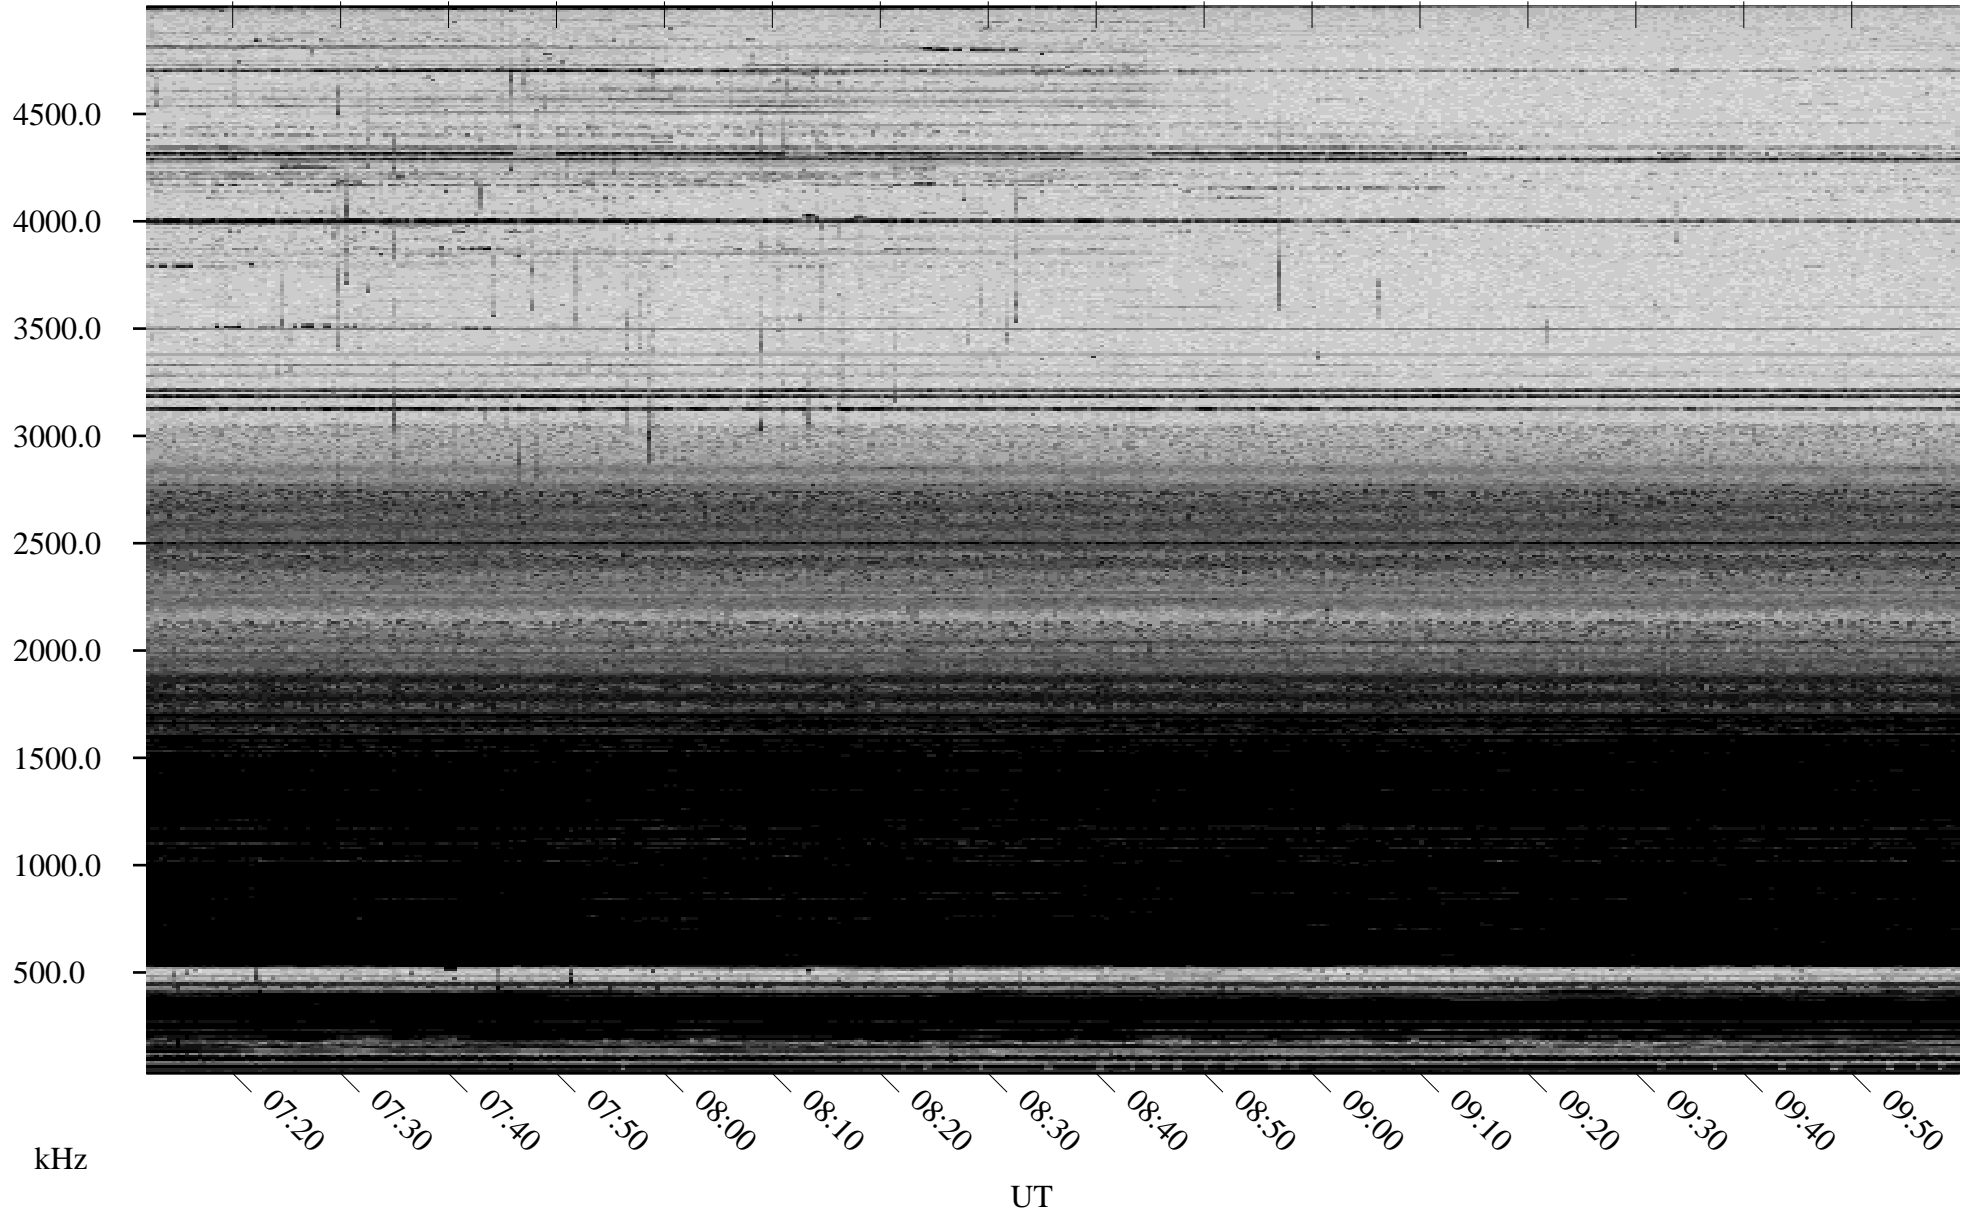

01/16/2006 Churchill, Manitoba

Linear Scale Black = 161 White = 15

ch06016l.r00m max_12

Page 1

01/16/2006 Churchill, Manitoba

Linear Scale Black = 161 White = 15

ch06016l.r00m max_12

Page 2

01/17/2006 Churchill, Manitoba

Linear Scale Black = 161 White = 15

ch06016l.r00m max_12

Page 3

01/17/2006 Churchill, Manitoba

Linear Scale Black = 161 White = 15

ch06016l.r00m max_12

Page 4

01/17/2006 Churchill, Manitoba

Linear Scale Black = 161 White = 15

ch06016l.r00m max_12

Page 5

01/17/2006 Churchill, Manitoba

Linear Scale Black = 161 White = 15

ch06016l.r00m max_12

Page 6

01/17/2006 Churchill, Manitoba

Linear Scale Black = 161 White = 15

ch06016l.r00m max_12

Page 7

01/17/2006 Churchill, Manitoba

Linear Scale Black = 161 White = 15

ch06016l.r00m max_12