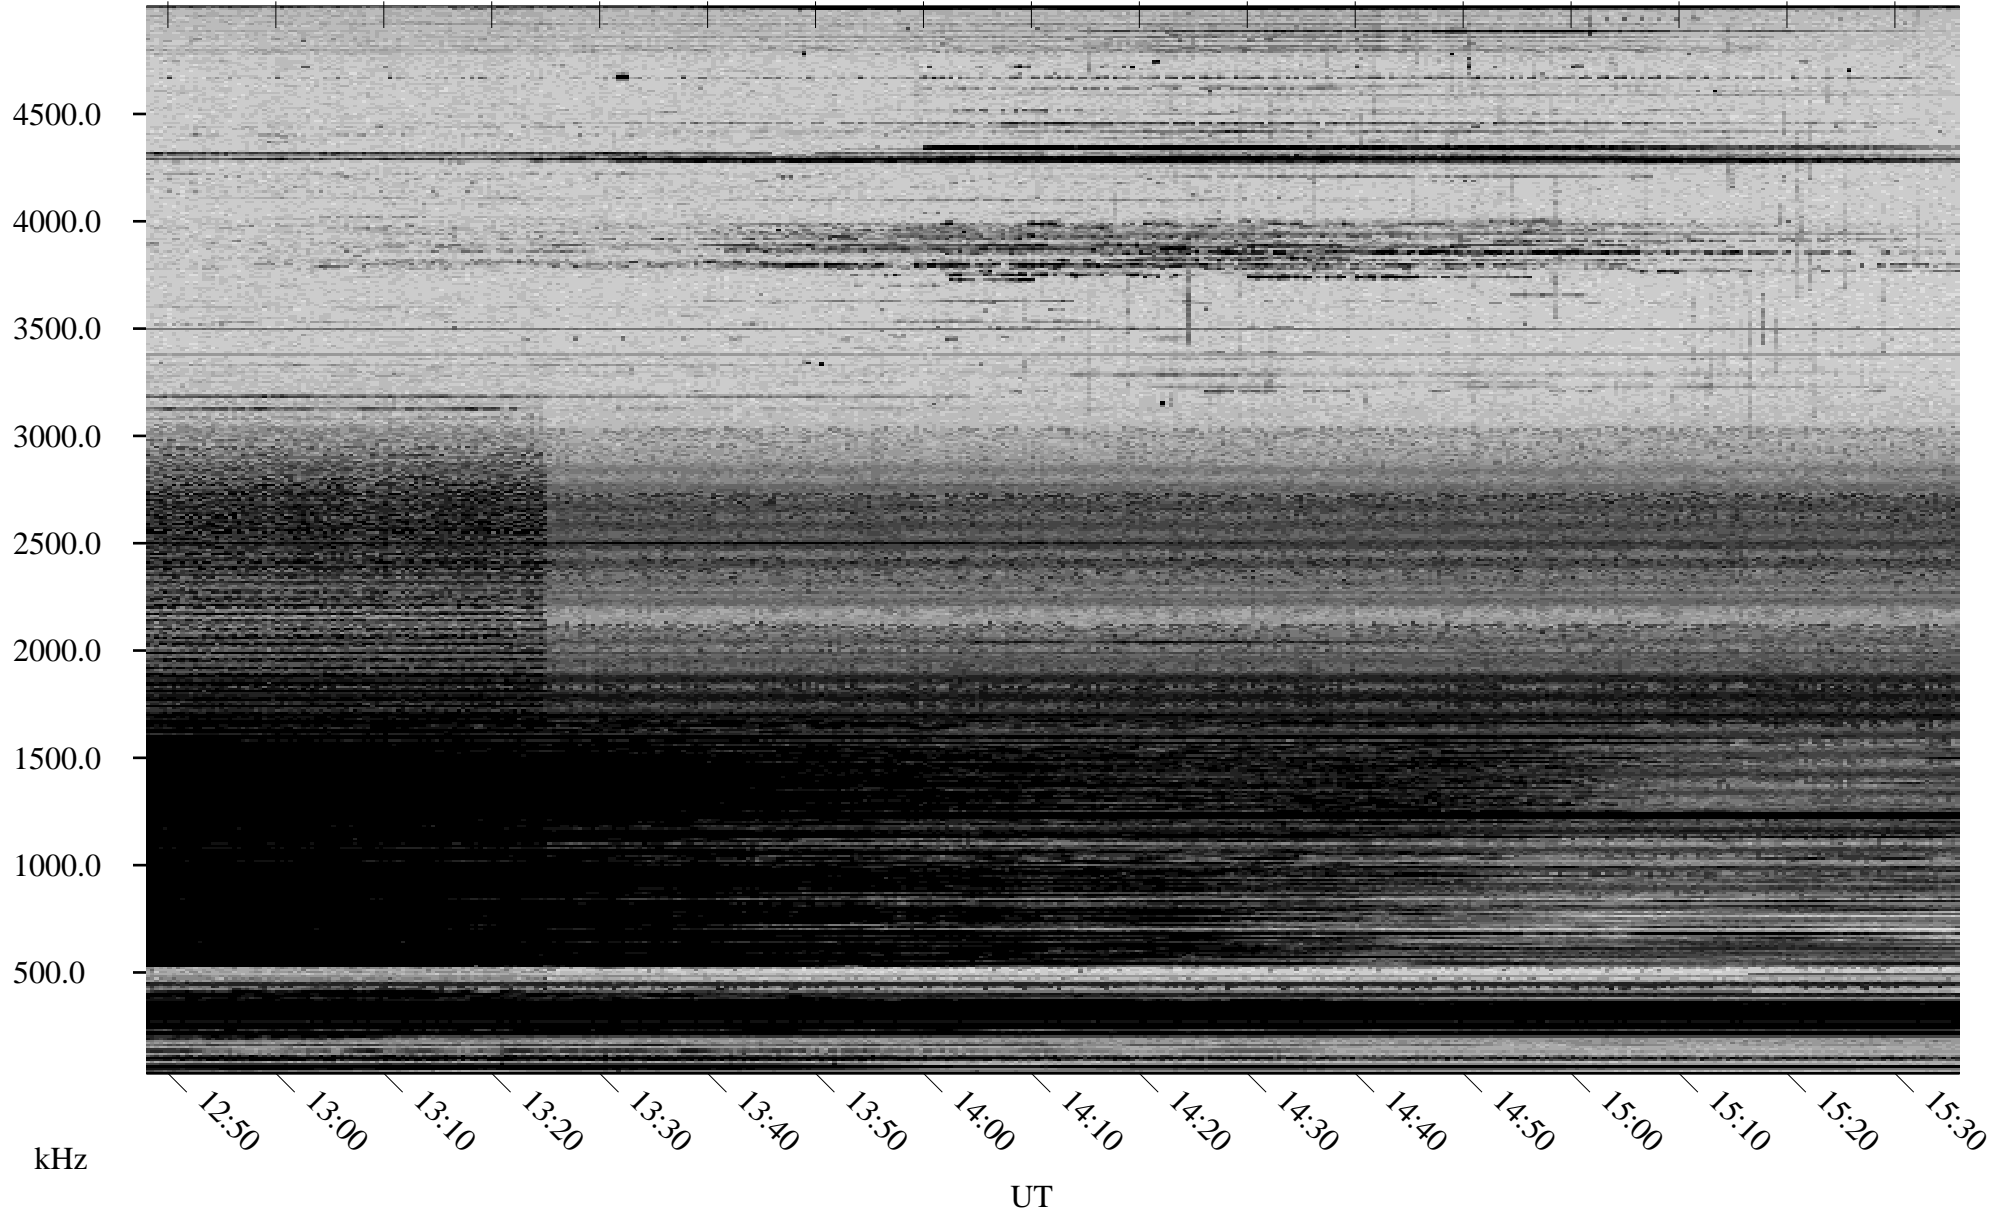

01/17/2006 Churchill, Manitoba

Linear Scale Black = 161 White = 15

ch06017l.r00m max_12

Page 1

01/17/2006 Churchill, Manitoba

Linear Scale Black = 161 White = 15

ch06017l.r00m max_12

Page 2

01/18/2006 Churchill, Manitoba

Linear Scale Black = 161 White = 15

ch06017l.r00m max_12

Page 3

01/18/2006 Churchill, Manitoba

Linear Scale Black = 161 White = 15

ch06017l.r00m max_12

Page 4

01/18/2006 Churchill, Manitoba

Linear Scale Black = 161 White = 15

ch060171.r00m max_12

Page 5

01/18/2006 Churchill, Manitoba

Linear Scale Black = 161 White = 15

ch06017l.r00m max_12

Page 6

01/18/2006 Churchill, Manitoba

Linear Scale Black = 161 White = 15

ch06017l.r00m max_12

Page 7

01/18/2006 Churchill, Manitoba

Linear Scale Black = 161 White = 15

ch06017l.r00m max_12