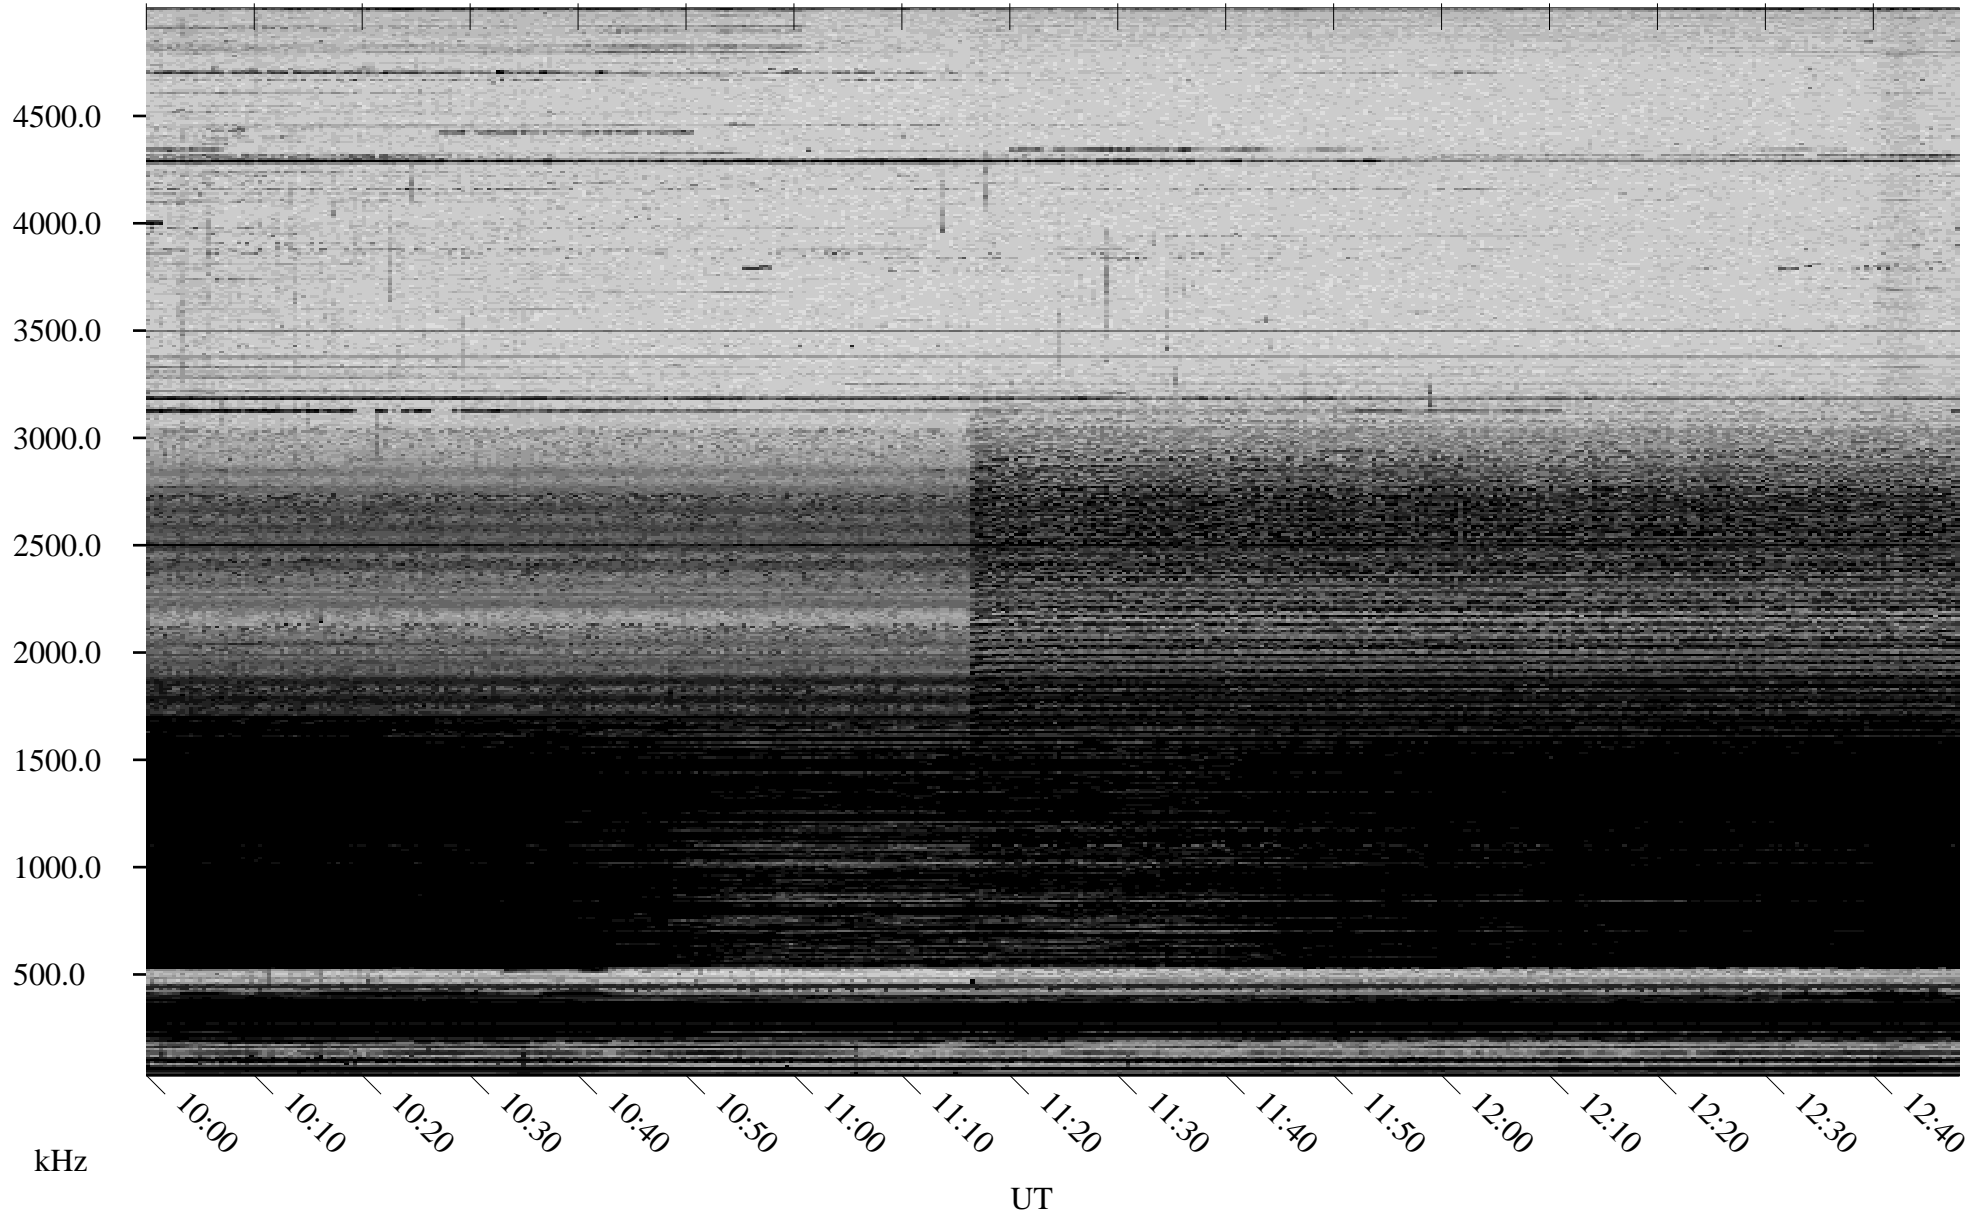

01/17/2006 Churchill, Manitoba

Linear Scale Black = 161 White = 15

ch06017l.r00m max_12

Page 1

01/17/2006 Churchill, Manitoba

Linear Scale Black = 161 White = 15

ch06017l.r00m max_12

Page 2

01/18/2006 Churchill, Manitoba

Linear Scale Black = 161 White = 15

ch06017l.r00m max_12

Page 3

01/18/2006 Churchill, Manitoba

Linear Scale Black = 161 White = 15

ch06017l.r00m max_12

Page 4

01/18/2006 Churchill, Manitoba

Linear Scale Black = 161 White = 15

ch060171.r00m max_12

Page 5

01/18/2006 Churchill, Manitoba

Linear Scale Black = 161 White = 15

ch06017l.r00m max_12

Page 6

01/18/2006 Churchill, Manitoba

Linear Scale Black = 161 White = 15

ch06017l.r00m max_12

Page 7

01/18/2006 Churchill, Manitoba

Linear Scale Black = 161 White = 15

ch06017l.r00m max_12