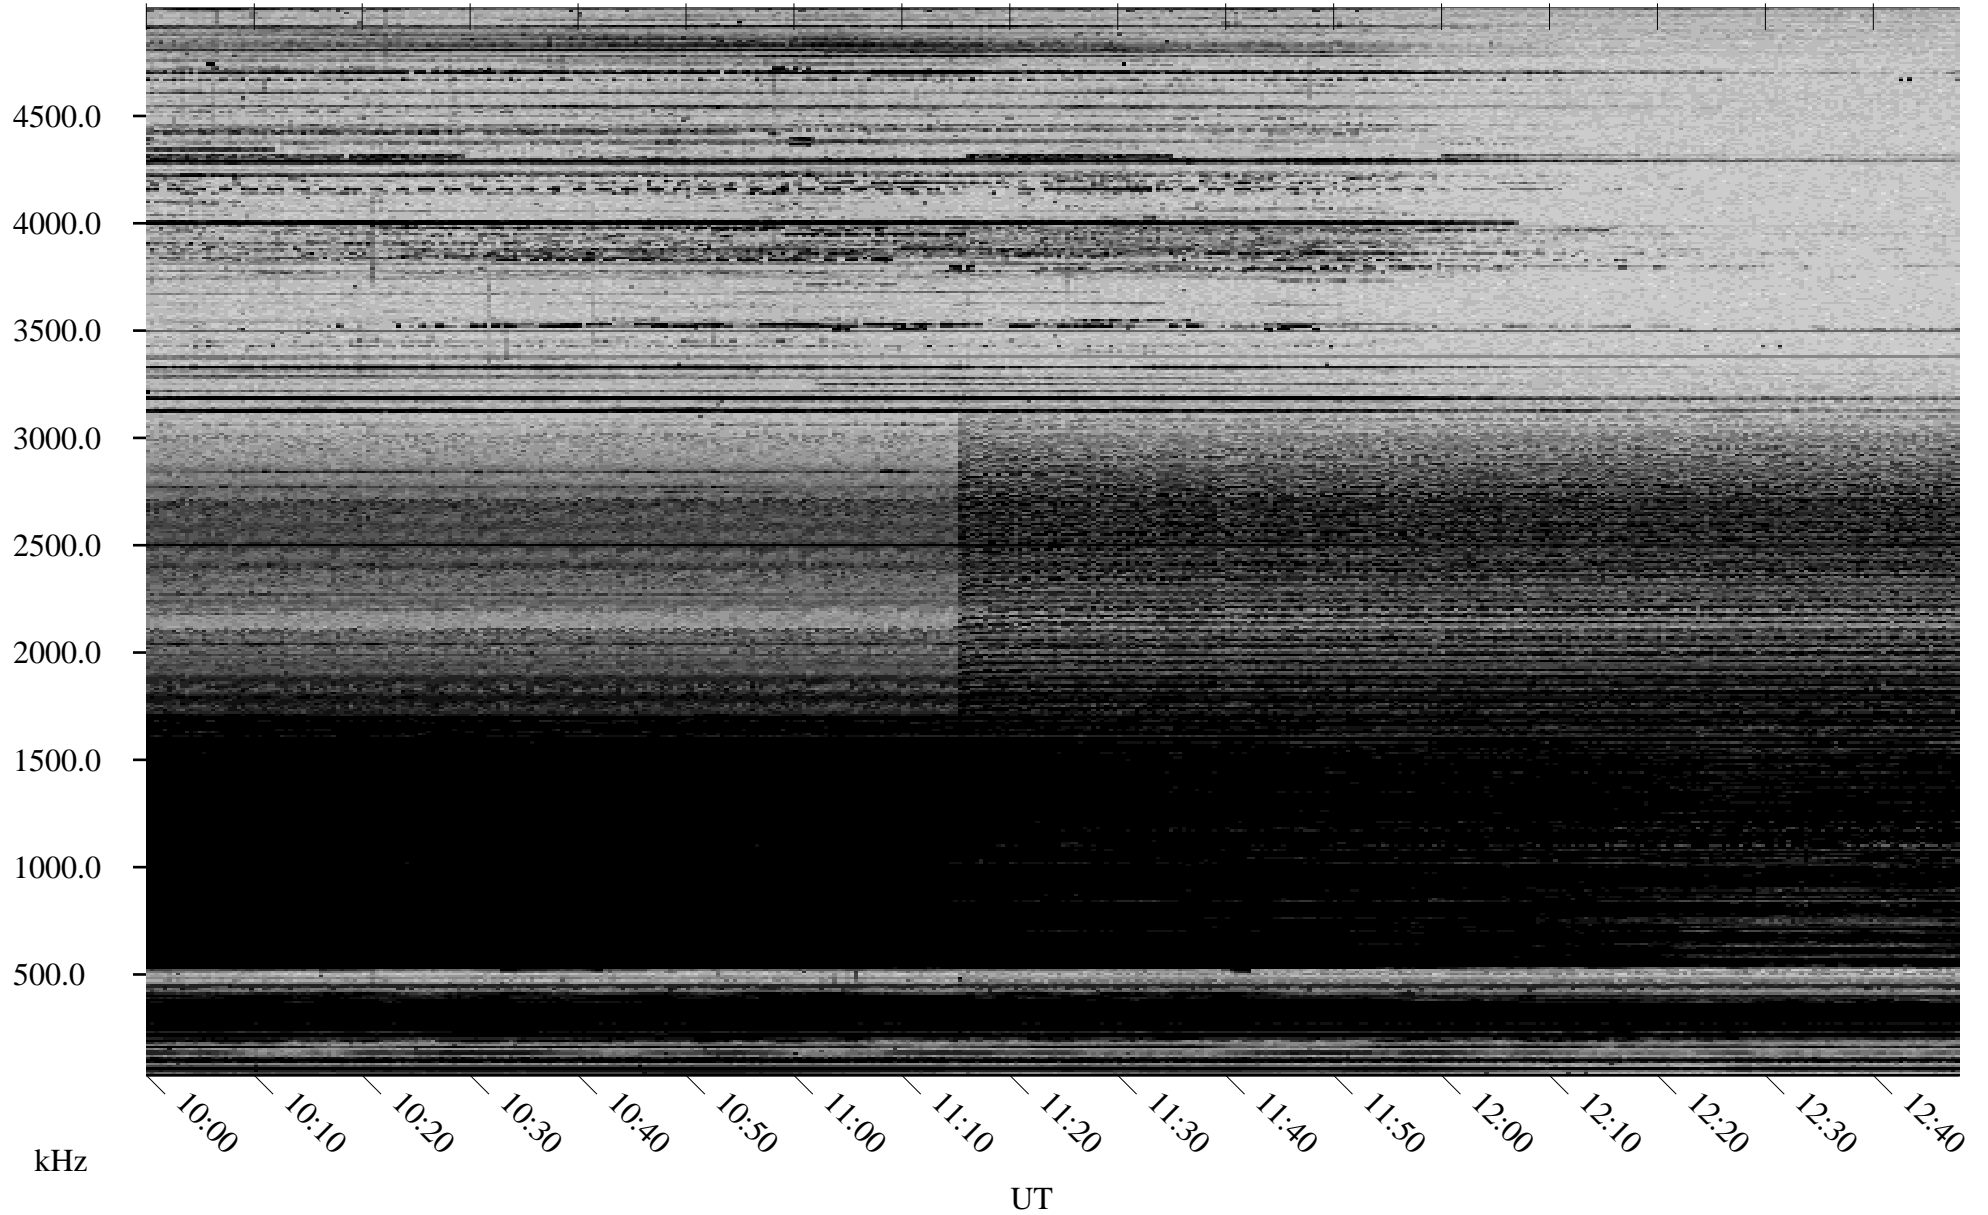

01/18/2006 Churchill, Manitoba

Linear Scale Black = 161 White = 15

ch06018l.r00m max_12

Page 1

01/18/2006 Churchill, Manitoba

Linear Scale Black = 161 White = 15

ch06018l.r00m max_12

Page 2

01/19/2006 Churchill, Manitoba

Linear Scale Black = 161 White = 15

ch06018l.r00m max_12

Page 3

01/19/2006 Churchill, Manitoba

Linear Scale Black = 161 White = 15

ch06018l.r00m max_12

Page 4

01/19/2006 Churchill, Manitoba

Linear Scale Black = 161 White = 15

ch06018l.r00m max_12

Page 5

01/19/2006 Churchill, Manitoba

Linear Scale Black = 161 White = 15

ch06018l.r00m max_12

Page 6

01/19/2006 Churchill, Manitoba

Linear Scale Black = 161 White = 15

ch06018l.r00m max_12

Page 7

01/19/2006 Churchill, Manitoba

Linear Scale Black = 161 White = 15

ch06018l.r00m max_12

Page 8