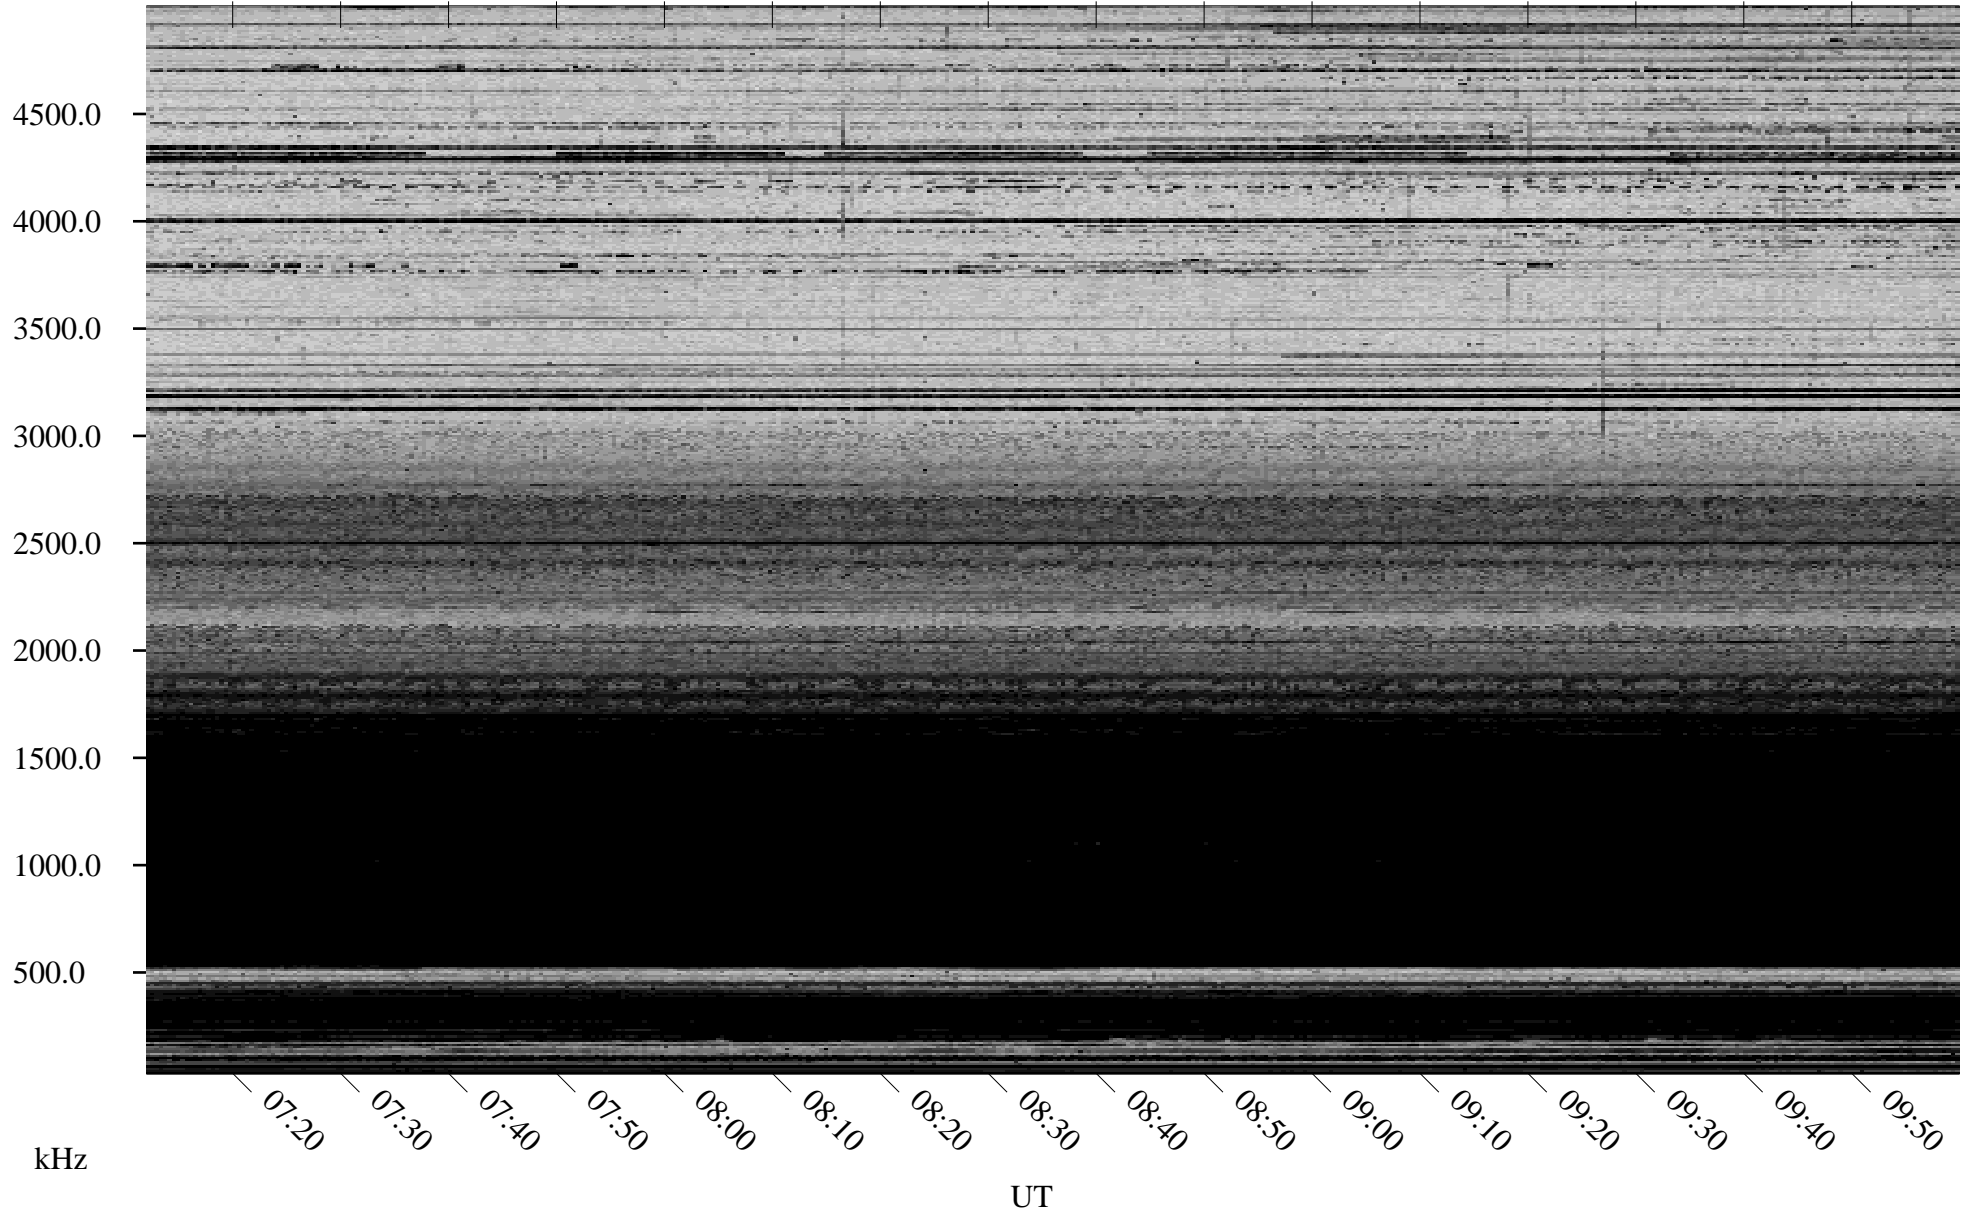

01/18/2006 Churchill, Manitoba

Linear Scale Black = 161 White = 15

ch06018l.r00m max_12

Page 1

01/18/2006 Churchill, Manitoba

Linear Scale Black = 161 White = 15

ch06018l.r00m max_12

Page 2

01/19/2006 Churchill, Manitoba

Linear Scale Black = 161 White = 15

ch06018l.r00m max_12

Page 3

01/19/2006 Churchill, Manitoba

Linear Scale Black = 161 White = 15

ch06018l.r00m max_12

Page 4

01/19/2006 Churchill, Manitoba

Linear Scale Black = 161 White = 15

ch06018l.r00m max_12

Page 5

01/19/2006 Churchill, Manitoba

Linear Scale Black = 161 White = 15

ch06018l.r00m max_12

Page 6

01/19/2006 Churchill, Manitoba

Linear Scale Black = 161 White = 15

ch06018l.r00m max_12

Page 7

01/19/2006 Churchill, Manitoba

Linear Scale Black = 161 White = 15

ch06018l.r00m max_12

Page 8