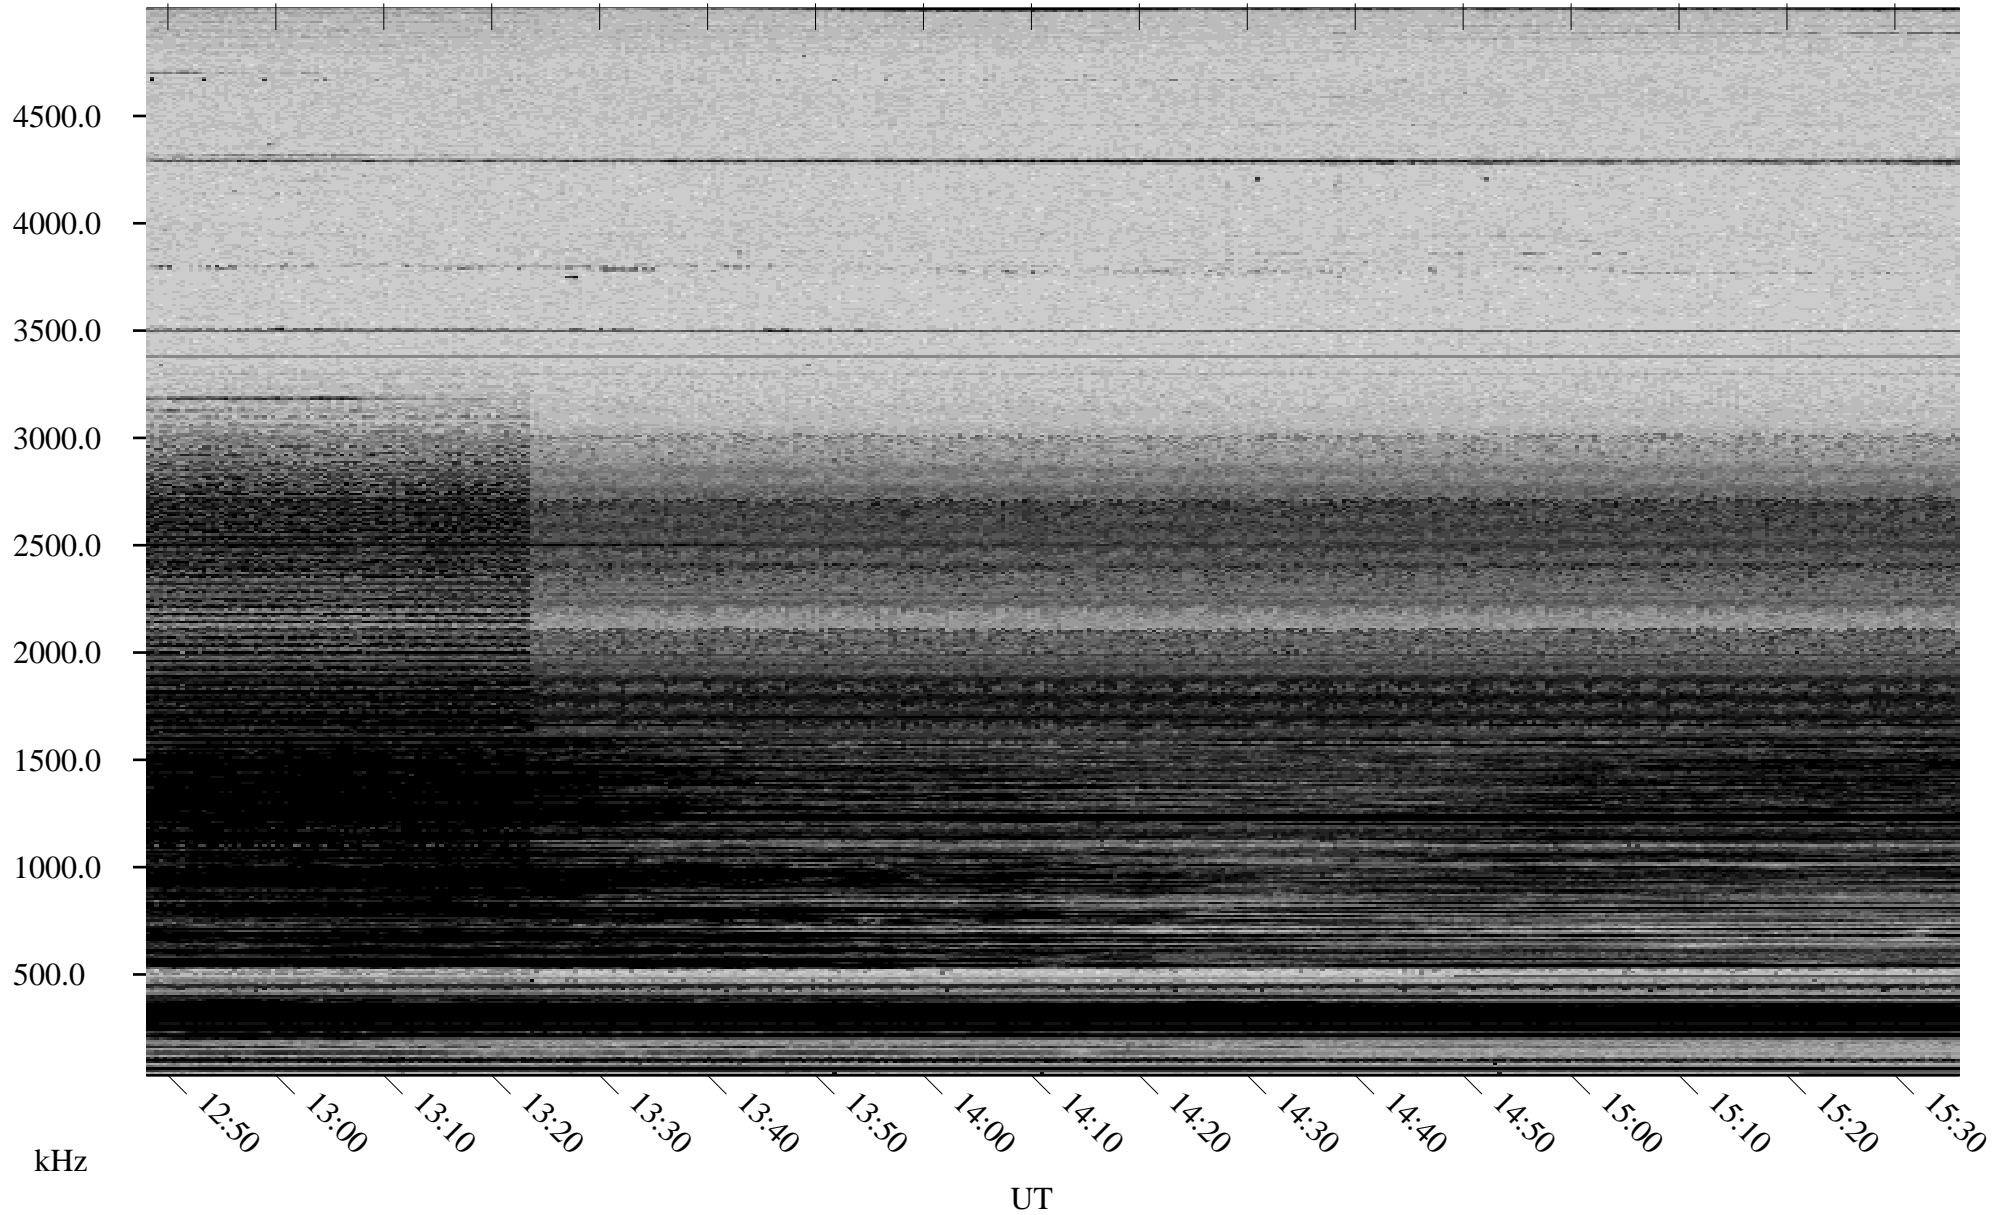

01/18/2006 Churchill, Manitoba

Linear Scale Black = 161 White = 15

ch06018l.r00m max_12

Page 1

01/18/2006 Churchill, Manitoba

Linear Scale Black = 161 White = 15

ch06018l.r00m max_12

Page 2

01/19/2006 Churchill, Manitoba

Linear Scale Black = 161 White = 15

ch06018l.r00m max_12

Page 3

01/19/2006 Churchill, Manitoba

Linear Scale Black = 161 White = 15

ch06018l.r00m max_12

Page 4

01/19/2006 Churchill, Manitoba

Linear Scale Black = 161 White = 15

ch06018l.r00m max_12

Page 5

01/19/2006 Churchill, Manitoba

Linear Scale Black = 161 White = 15

ch06018l.r00m max_12

Page 6

01/19/2006 Churchill, Manitoba

Linear Scale Black = 161 White = 15

ch06018l.r00m max_12

Page 7

01/19/2006 Churchill, Manitoba

Linear Scale Black = 161 White = 15

ch06018l.r00m max_12

Page 8