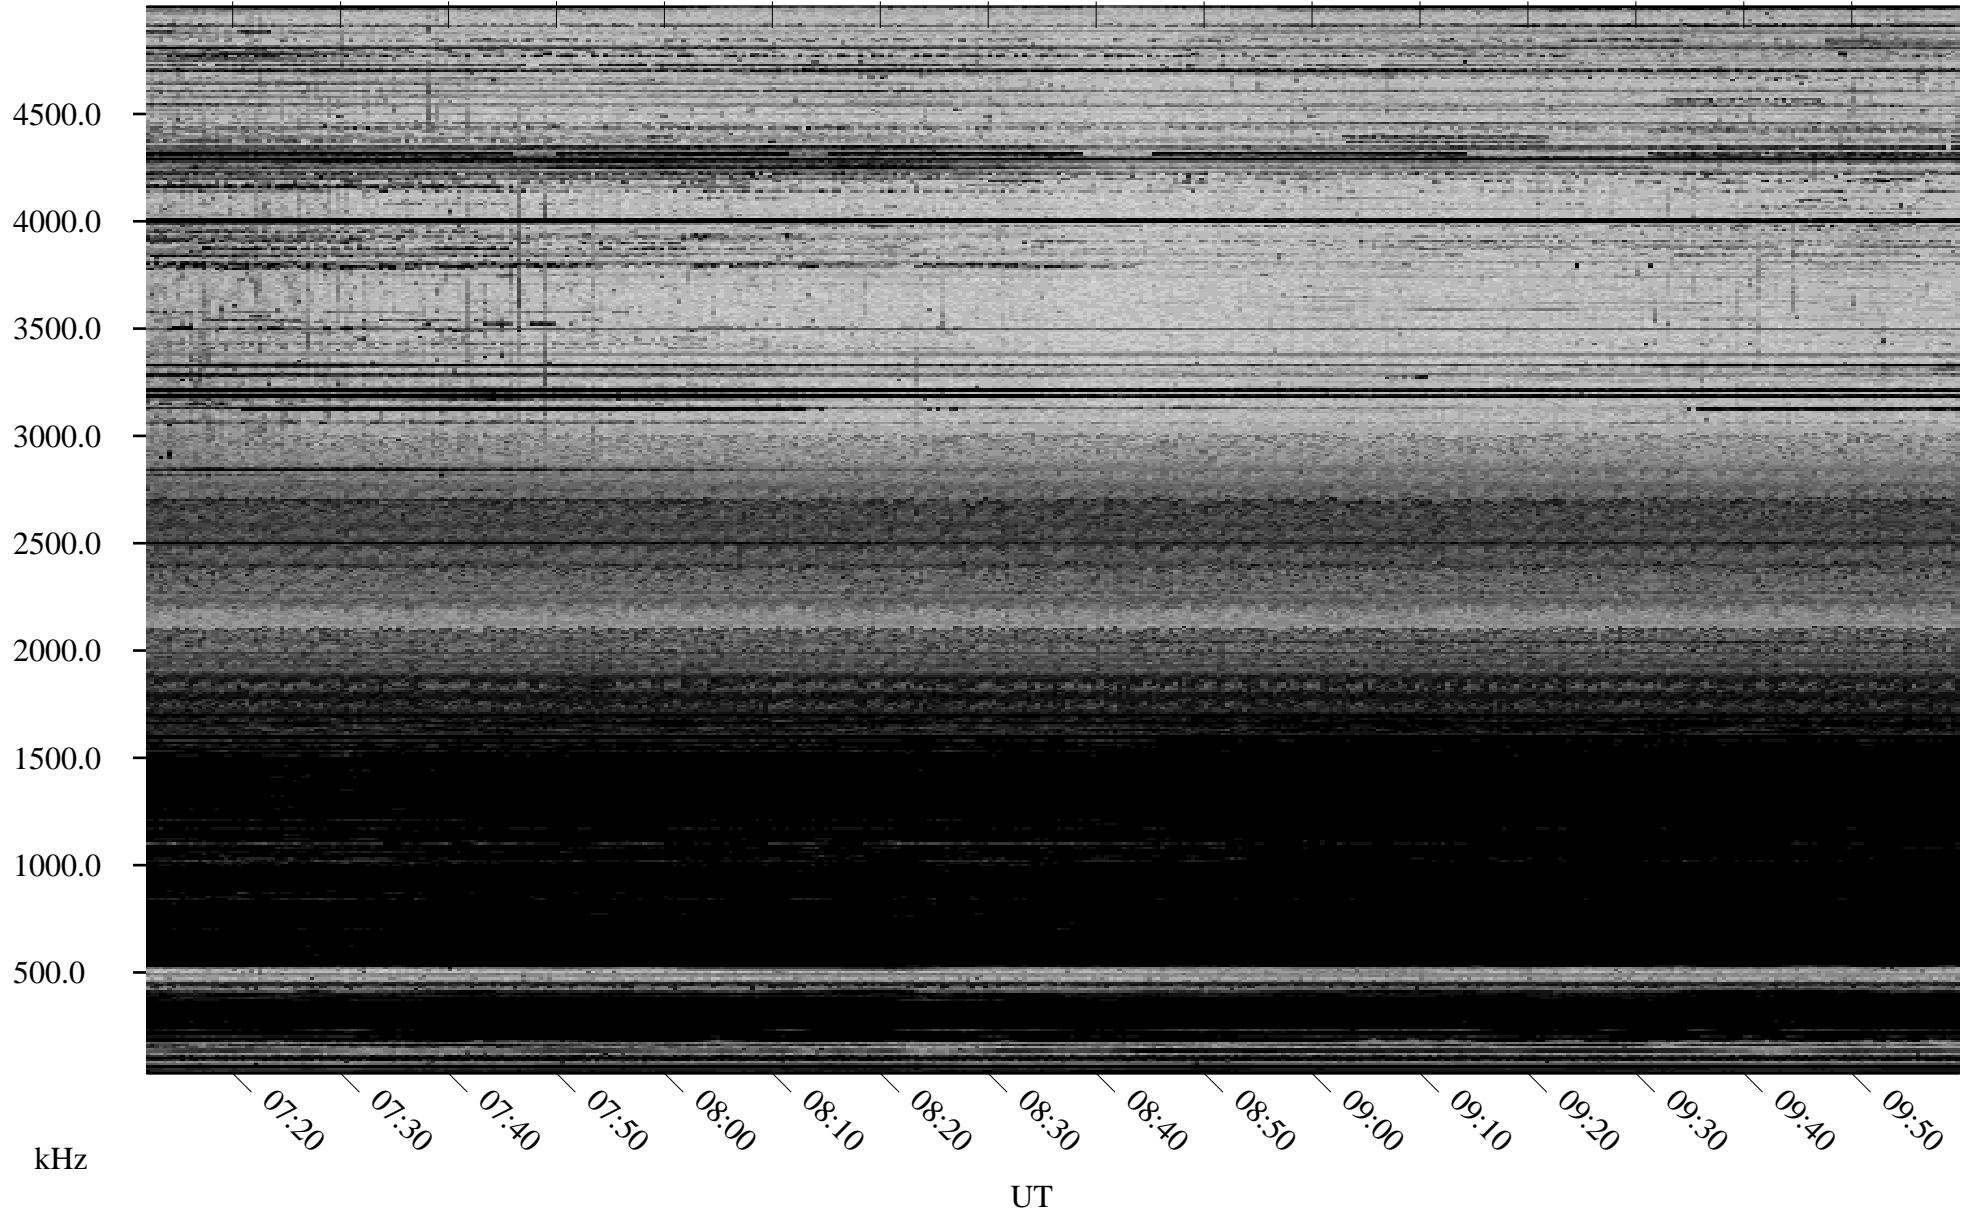

01/19/2006 Churchill, Manitoba

Linear Scale Black = 161 White = 15

ch06019l.r02m max_12

Page 2

01/20/2006 Churchill, Manitoba

Linear Scale Black = 161 White = 15

ch06019l.r02m max_12

Page 3

01/20/2006 Churchill, Manitoba

Linear Scale Black = 161 White = 15

ch06019l.r02m max_12

Page 4

01/20/2006 Churchill, Manitoba

Linear Scale Black = 161 White = 15

ch06019l.r02m max_12

Page 5

01/20/2006 Churchill, Manitoba

Linear Scale Black = 161 White = 15

ch06019l.r02m max_12

Page 6

01/20/2006 Churchill, Manitoba

Linear Scale Black = 161 White = 15

ch06019l.r02m max_12

Page 7

01/20/2006 Churchill, Manitoba

Linear Scale Black = 161 White = 15

ch06019l.r02m max_12