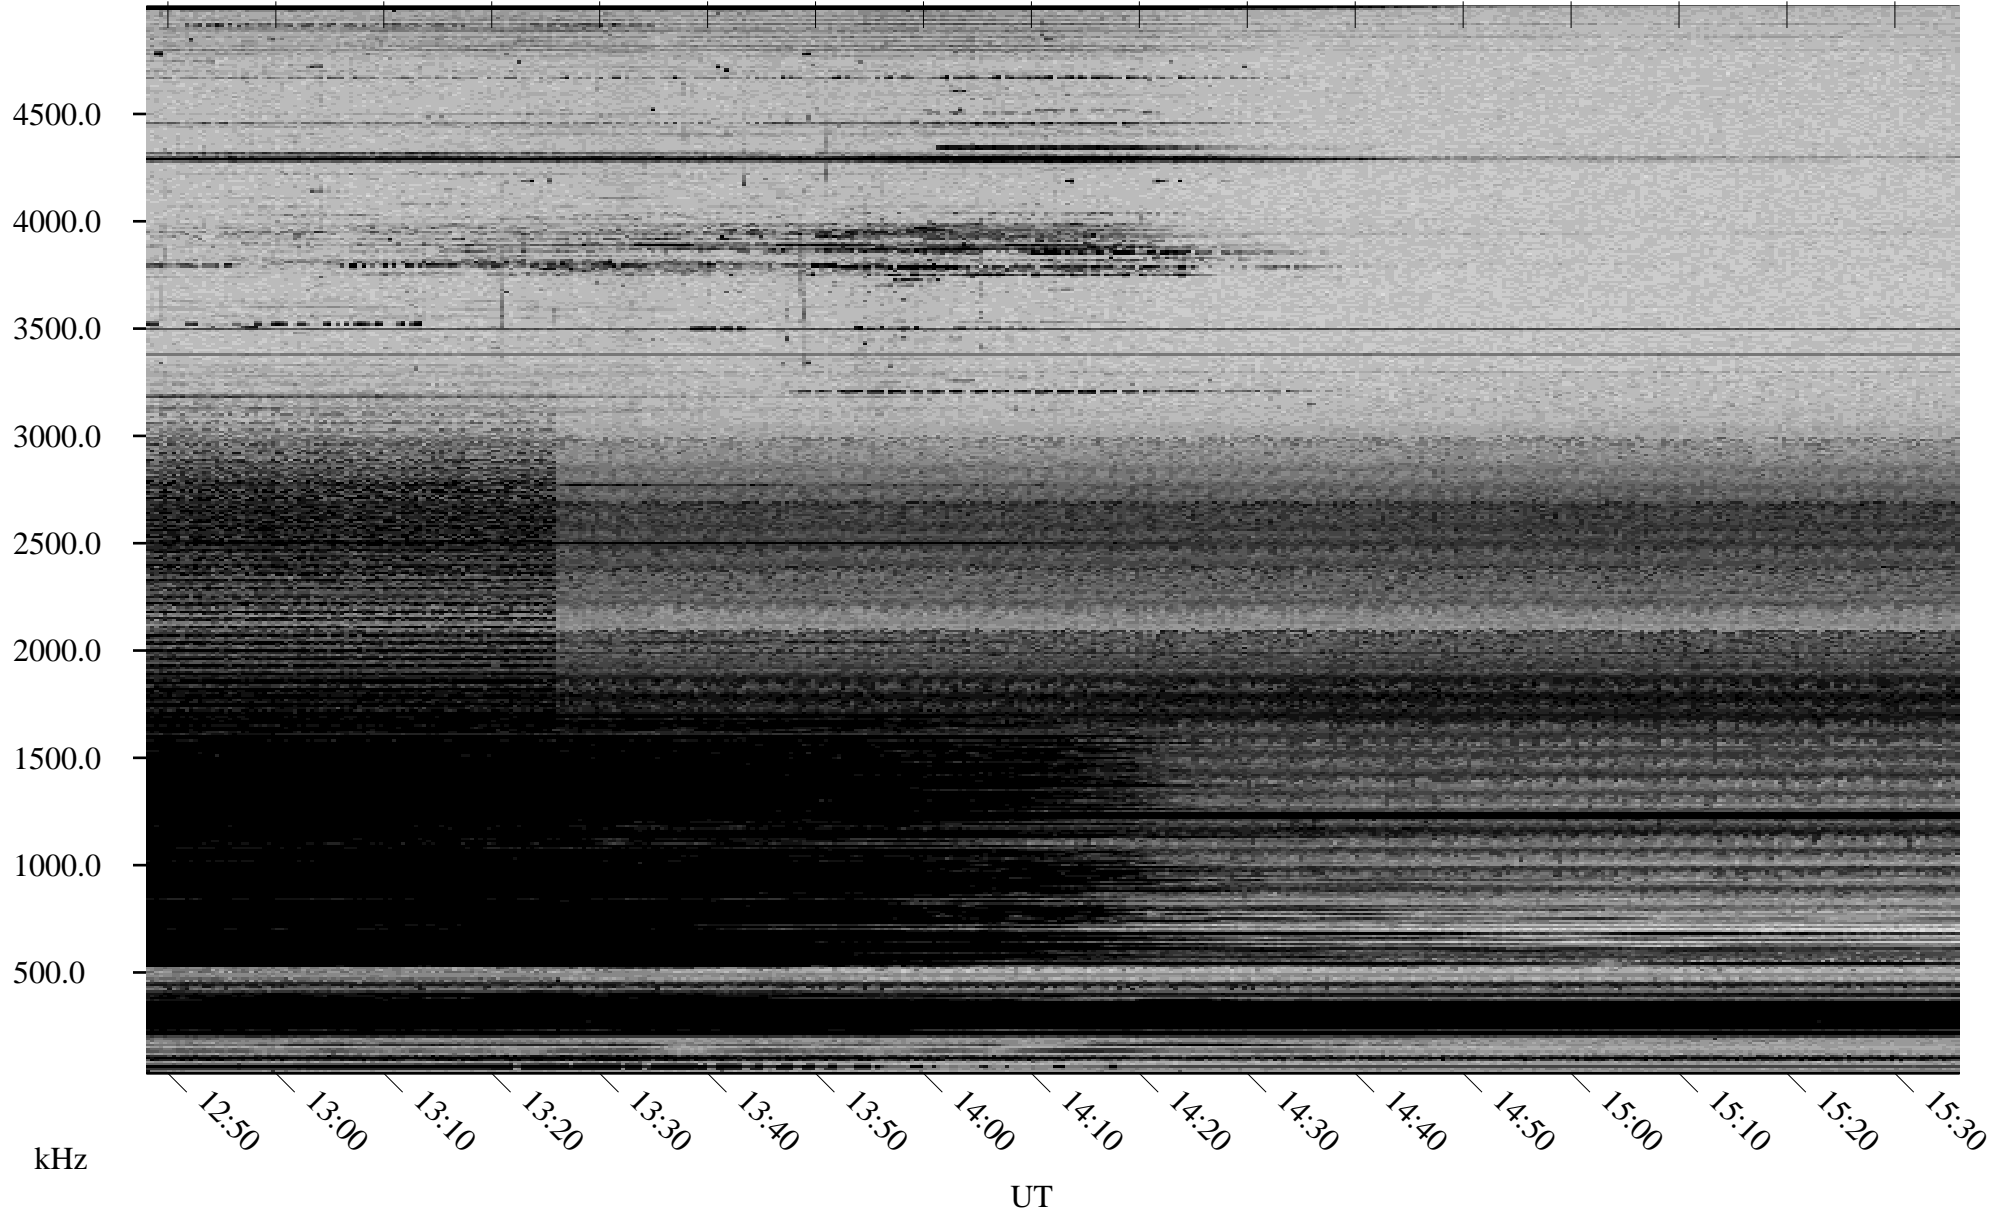

01/19/2006 Churchill, Manitoba

Linear Scale Black = 161 White = 15

ch06019l.r02m max_12

Page 2

01/20/2006 Churchill, Manitoba

Linear Scale Black = 161 White = 15

ch06019l.r02m max_12

Page 3

01/20/2006 Churchill, Manitoba

Linear Scale Black = 161 White = 15

ch06019l.r02m max_12

Page 4

01/20/2006 Churchill, Manitoba

Linear Scale Black = 161 White = 15

ch06019l.r02m max_12

Page 5

01/20/2006 Churchill, Manitoba

Linear Scale Black = 161 White = 15

ch06019l.r02m max_12

Page 6

01/20/2006 Churchill, Manitoba

Linear Scale Black = 161 White = 15

ch06019l.r02m max_12

Page 7

01/20/2006 Churchill, Manitoba

Linear Scale Black = 161 White = 15

ch06019l.r02m max_12