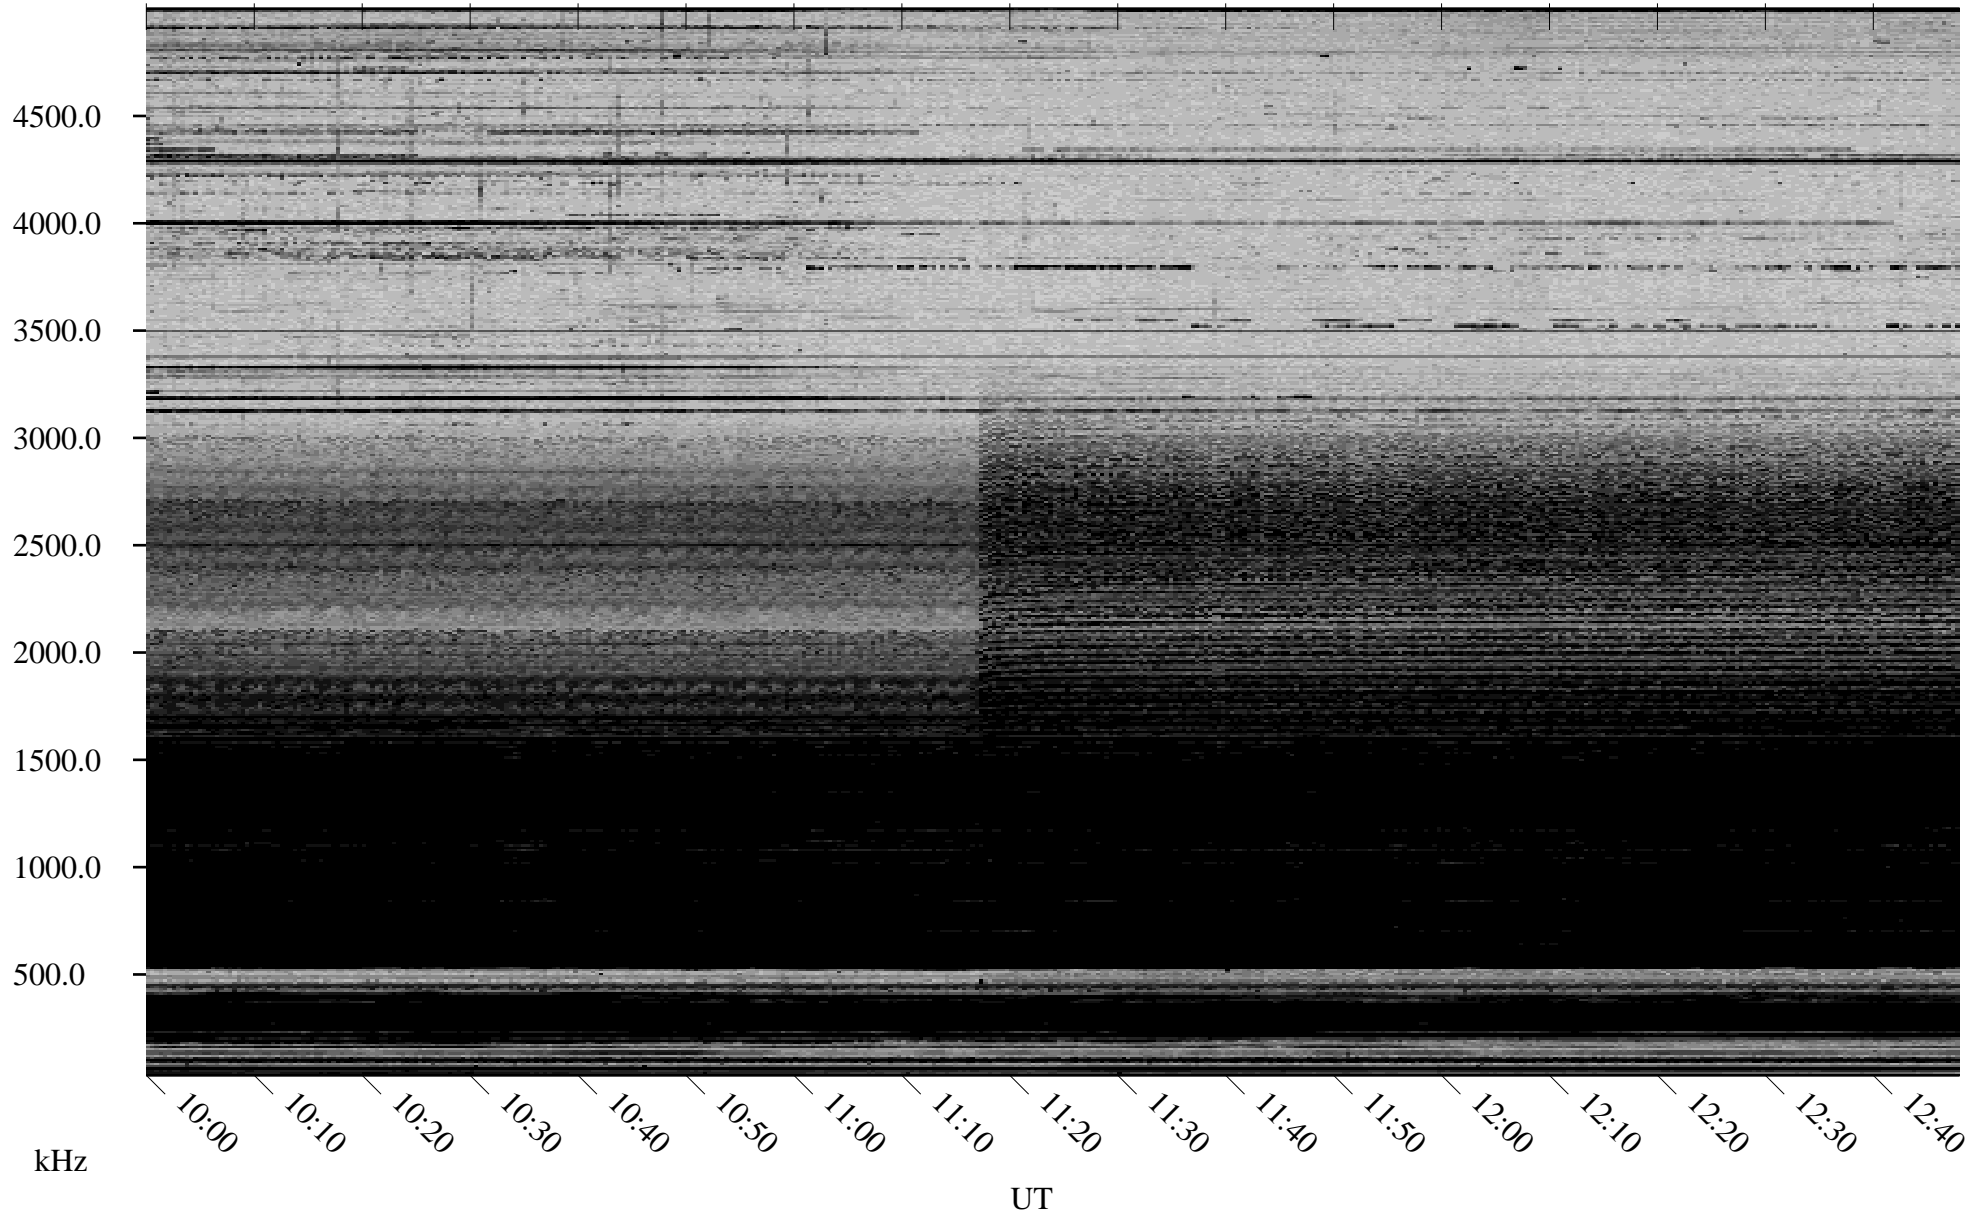

01/19/2006 Churchill, Manitoba

Linear Scale Black = 161 White = 15

ch06019l.r02m max_12

Page 2

01/20/2006 Churchill, Manitoba

Linear Scale Black = 161 White = 15

ch06019l.r02m max_12

Page 3

01/20/2006 Churchill, Manitoba

Linear Scale Black = 161 White = 15

ch06019l.r02m max_12

Page 4

01/20/2006 Churchill, Manitoba

Linear Scale Black = 161 White = 15

ch06019l.r02m max_12

Page 5

01/20/2006 Churchill, Manitoba

Linear Scale Black = 161 White = 15

ch06019l.r02m max_12

Page 6

01/20/2006 Churchill, Manitoba

Linear Scale Black = 161 White = 15

ch06019l.r02m max_12

Page 7

01/20/2006 Churchill, Manitoba

Linear Scale Black = 161 White = 15

ch06019l.r02m max_12