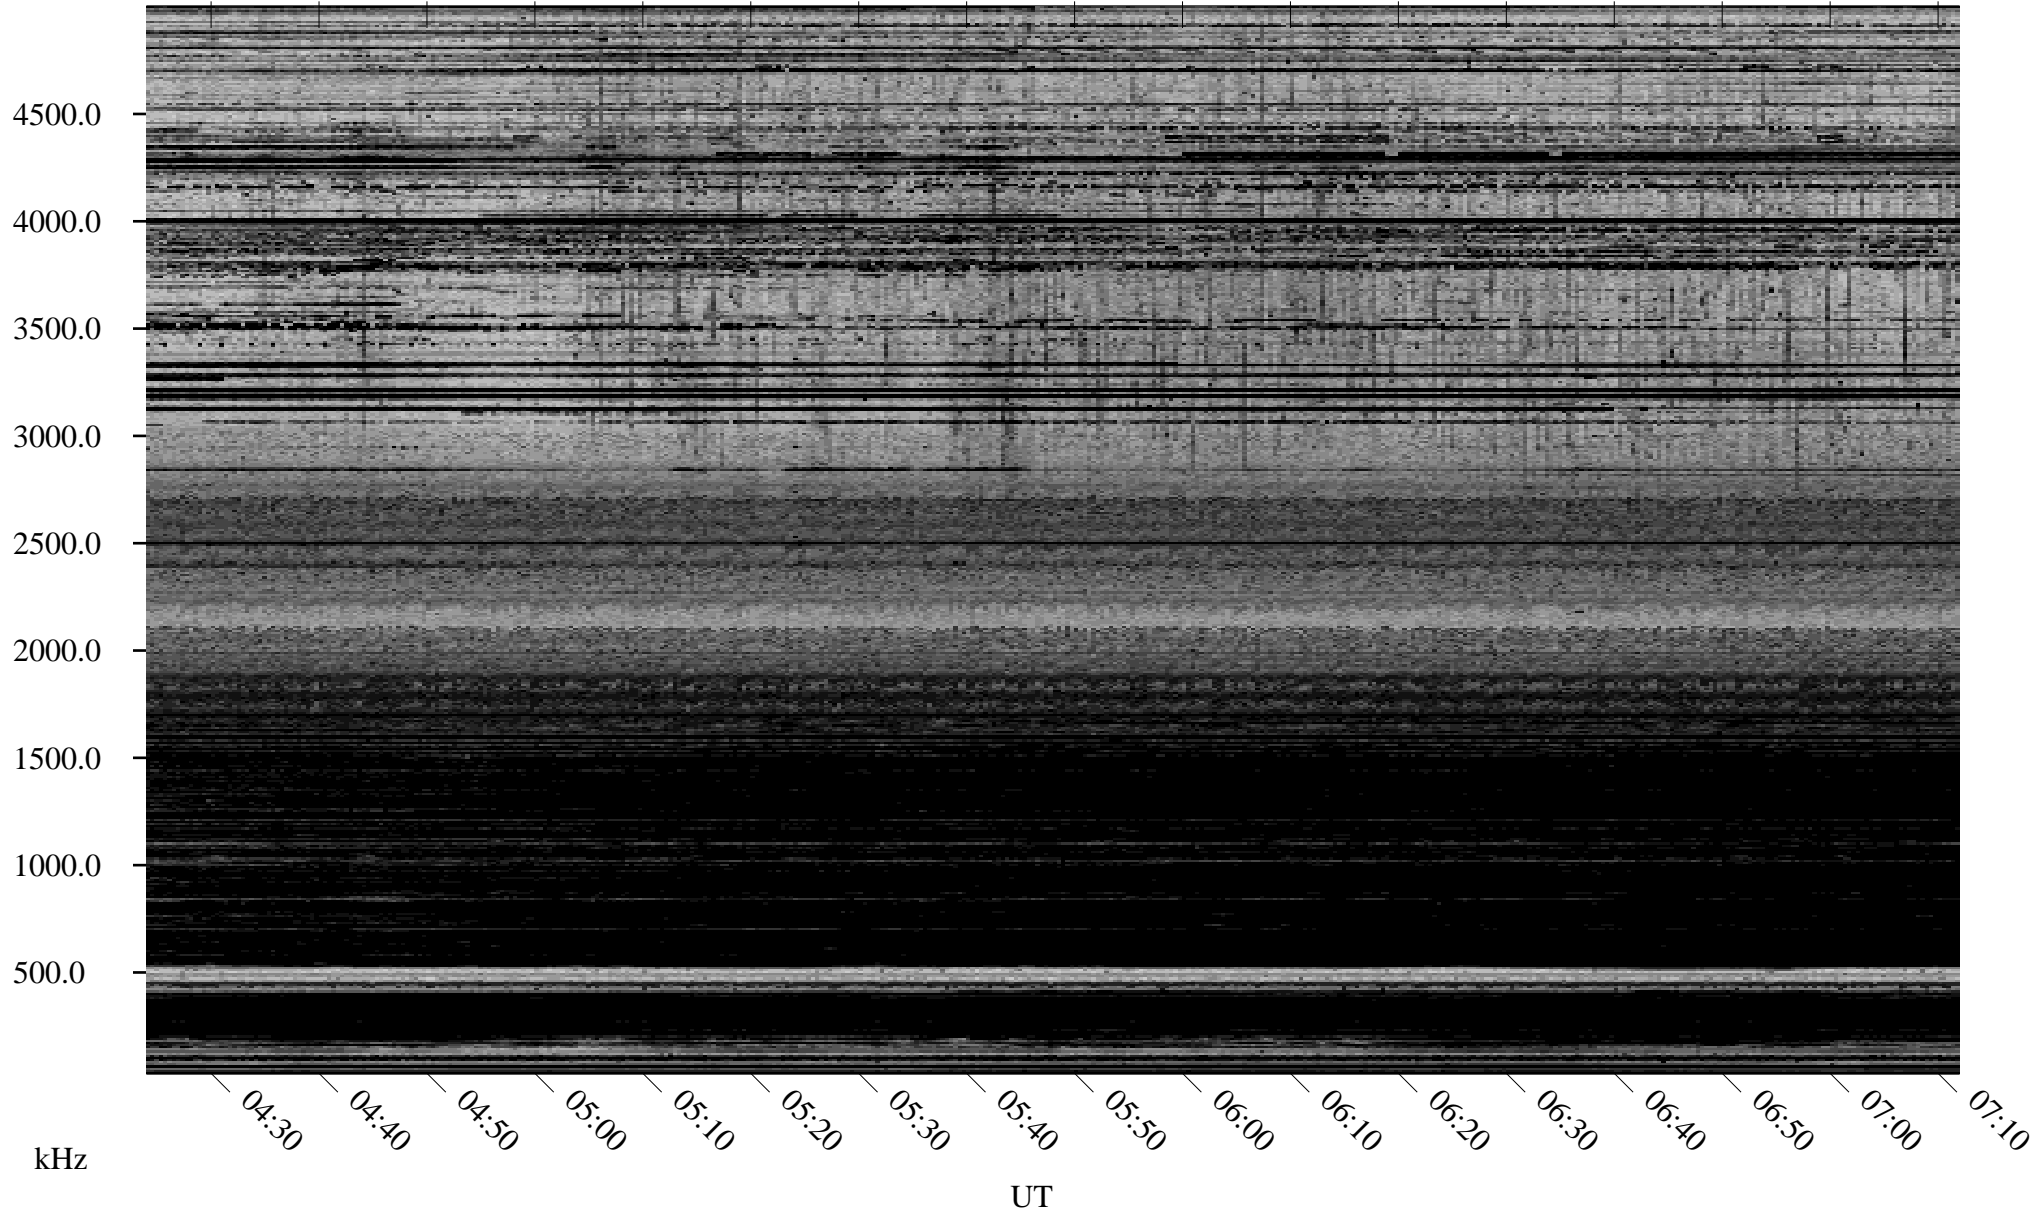

01/19/2006 Churchill, Manitoba

Linear Scale Black = 161 White = 15

ch06019l.r02m max_12

Page 2

01/20/2006 Churchill, Manitoba

Linear Scale Black = 161 White = 15

ch06019l.r02m max_12

Page 3

01/20/2006 Churchill, Manitoba

Linear Scale Black = 161 White = 15

ch06019l.r02m max_12

Page 4

01/20/2006 Churchill, Manitoba

Linear Scale Black = 161 White = 15

ch06019l.r02m max_12

Page 5

01/20/2006 Churchill, Manitoba

Linear Scale Black = 161 White = 15

ch06019l.r02m max_12

Page 6

01/20/2006 Churchill, Manitoba

Linear Scale Black = 161 White = 15

ch06019l.r02m max_12

Page 7

01/20/2006 Churchill, Manitoba

Linear Scale Black = 161 White = 15

ch06019l.r02m max_12