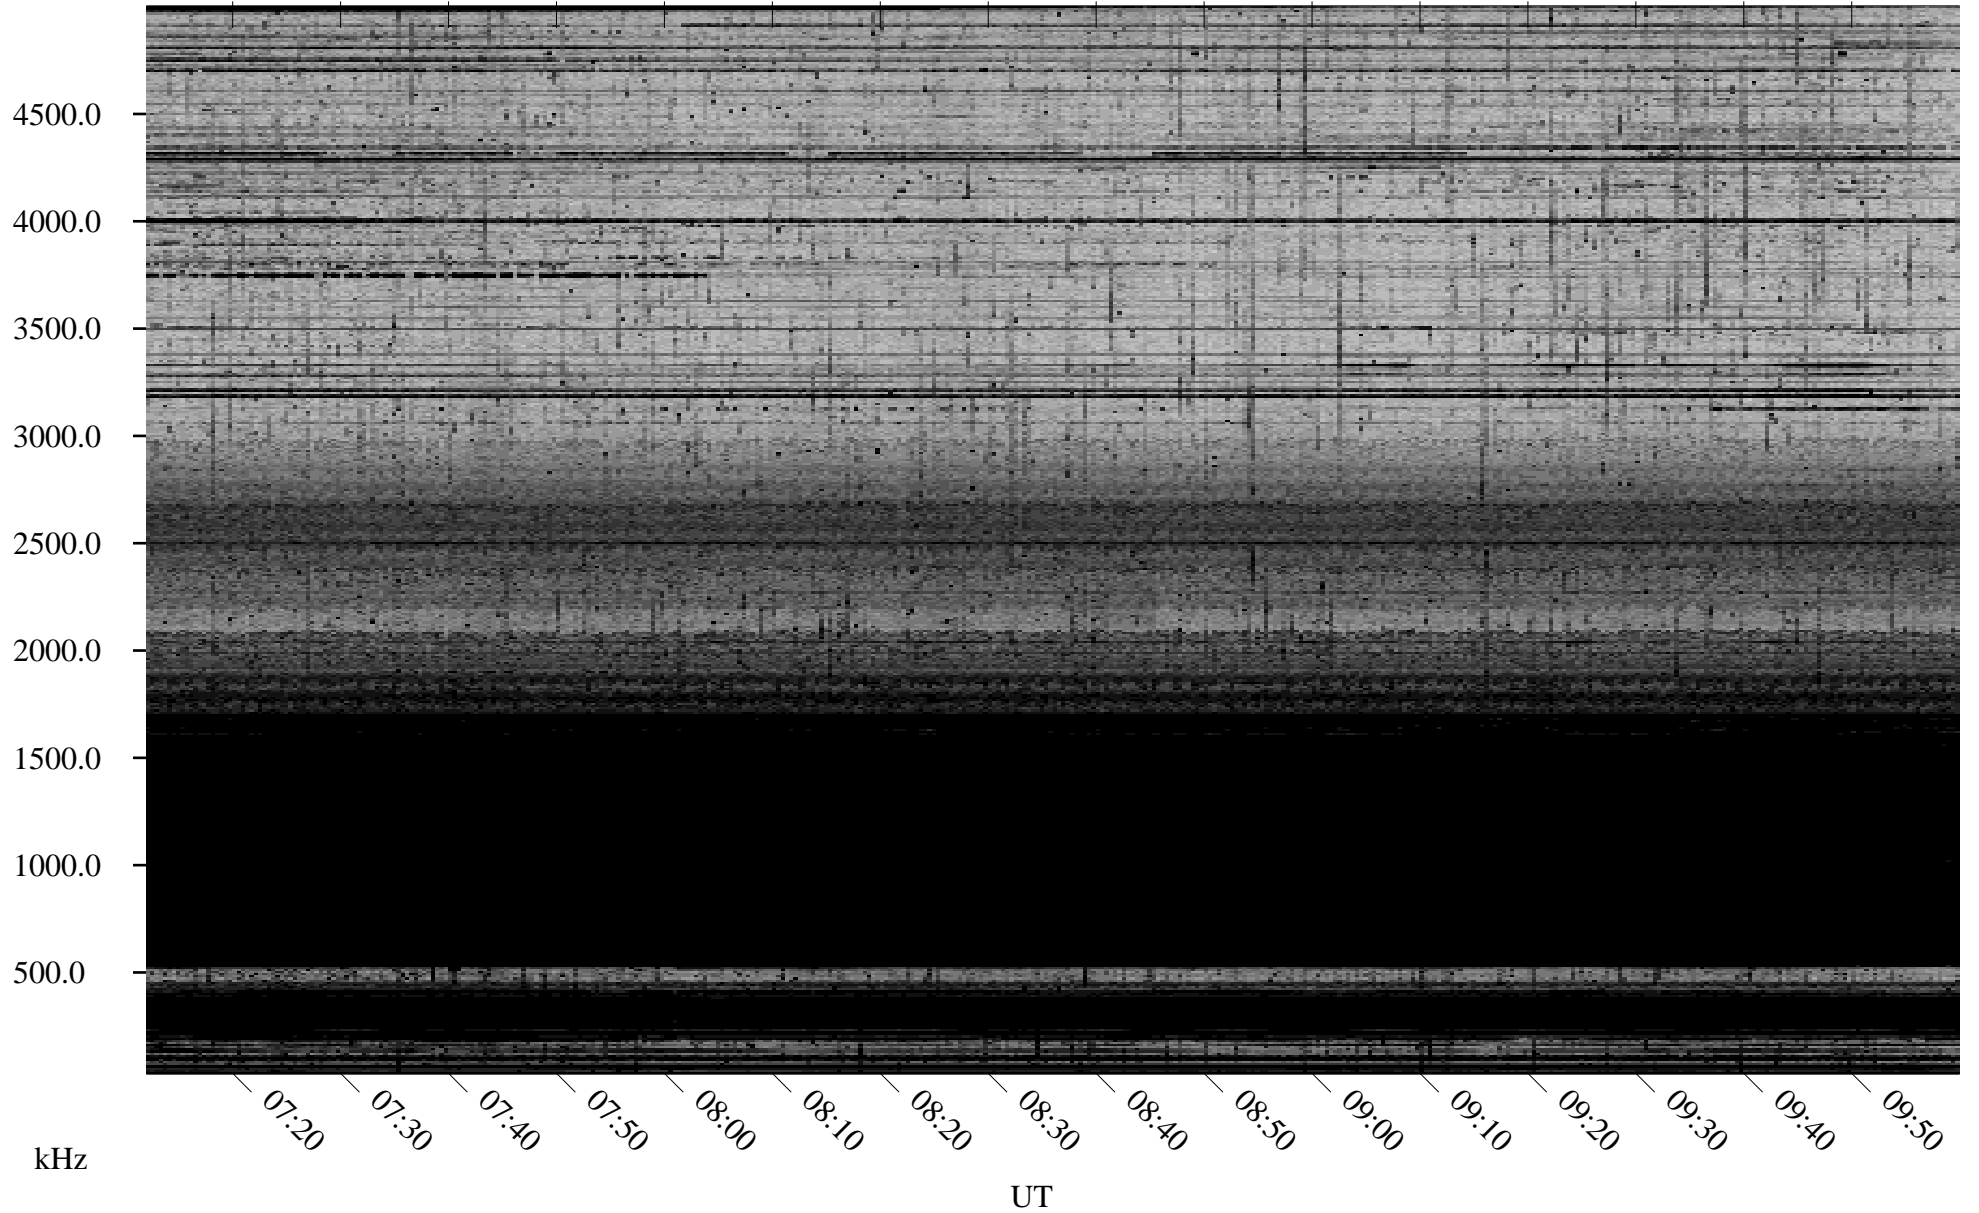

01/20/2006 Churchill, Manitoba

Linear Scale Black = 161 White = 15

ch06020l.r00m max_12

Page 1

01/20/2006 Churchill, Manitoba

Linear Scale Black = 161 White = 15

ch06020l.r00m max_12

Page 2

01/21/2006 Churchill, Manitoba

Linear Scale Black = 161 White = 15

ch06020l.r00m max_12

Page 3

01/21/2006 Churchill, Manitoba

Linear Scale Black = 161 White = 15

ch06020l.r00m max_12

Page 4

01/21/2006 Churchill, Manitoba

Linear Scale Black = 161 White = 15

ch06020l.r00m max_12

Page 5

01/21/2006 Churchill, Manitoba

Linear Scale Black = 161 White = 15

ch06020l.r00m max_12

Page 6

01/21/2006 Churchill, Manitoba

Linear Scale Black = 161 White = 15

ch06020l.r00m max_12

Page 7

01/21/2006 Churchill, Manitoba

Linear Scale Black = 161 White = 15

ch06020l.r00m max_12