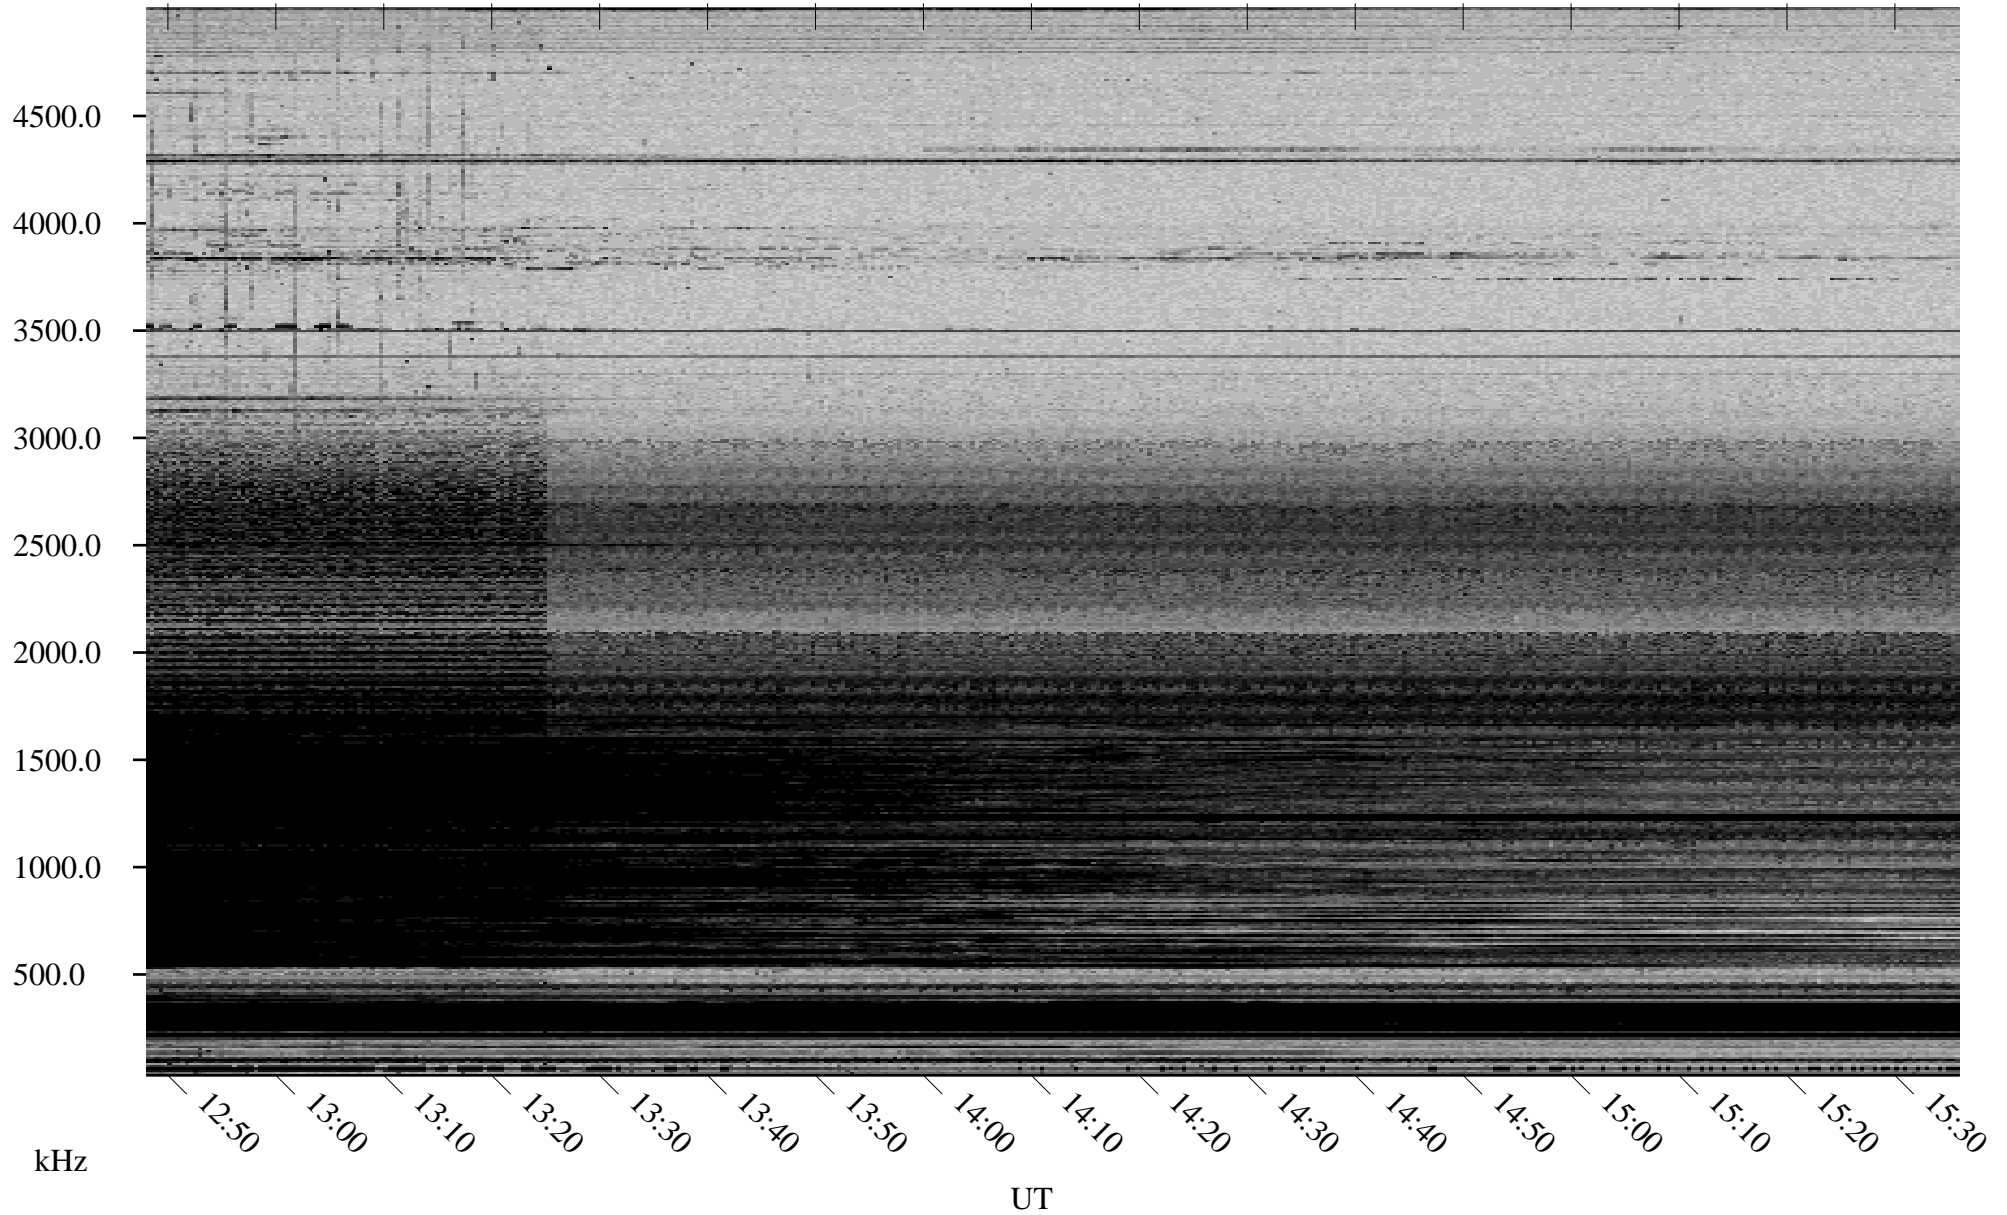

01/20/2006 Churchill, Manitoba

Linear Scale Black = 161 White = 15

ch06020l.r00m max_12

Page 1

01/20/2006 Churchill, Manitoba

Linear Scale Black = 161 White = 15

ch06020l.r00m max_12

Page 2

01/21/2006 Churchill, Manitoba

Linear Scale Black = 161 White = 15

ch06020l.r00m max_12

Page 3

01/21/2006 Churchill, Manitoba

Linear Scale Black = 161 White = 15

ch06020l.r00m max_12

Page 4

01/21/2006 Churchill, Manitoba

Linear Scale Black = 161 White = 15

ch06020l.r00m max_12

Page 5

01/21/2006 Churchill, Manitoba

Linear Scale Black = 161 White = 15

ch06020l.r00m max_12

Page 6

01/21/2006 Churchill, Manitoba

Linear Scale Black = 161 White = 15

ch06020l.r00m max_12

Page 7

01/21/2006 Churchill, Manitoba

Linear Scale Black = 161 White = 15

ch06020l.r00m max_12