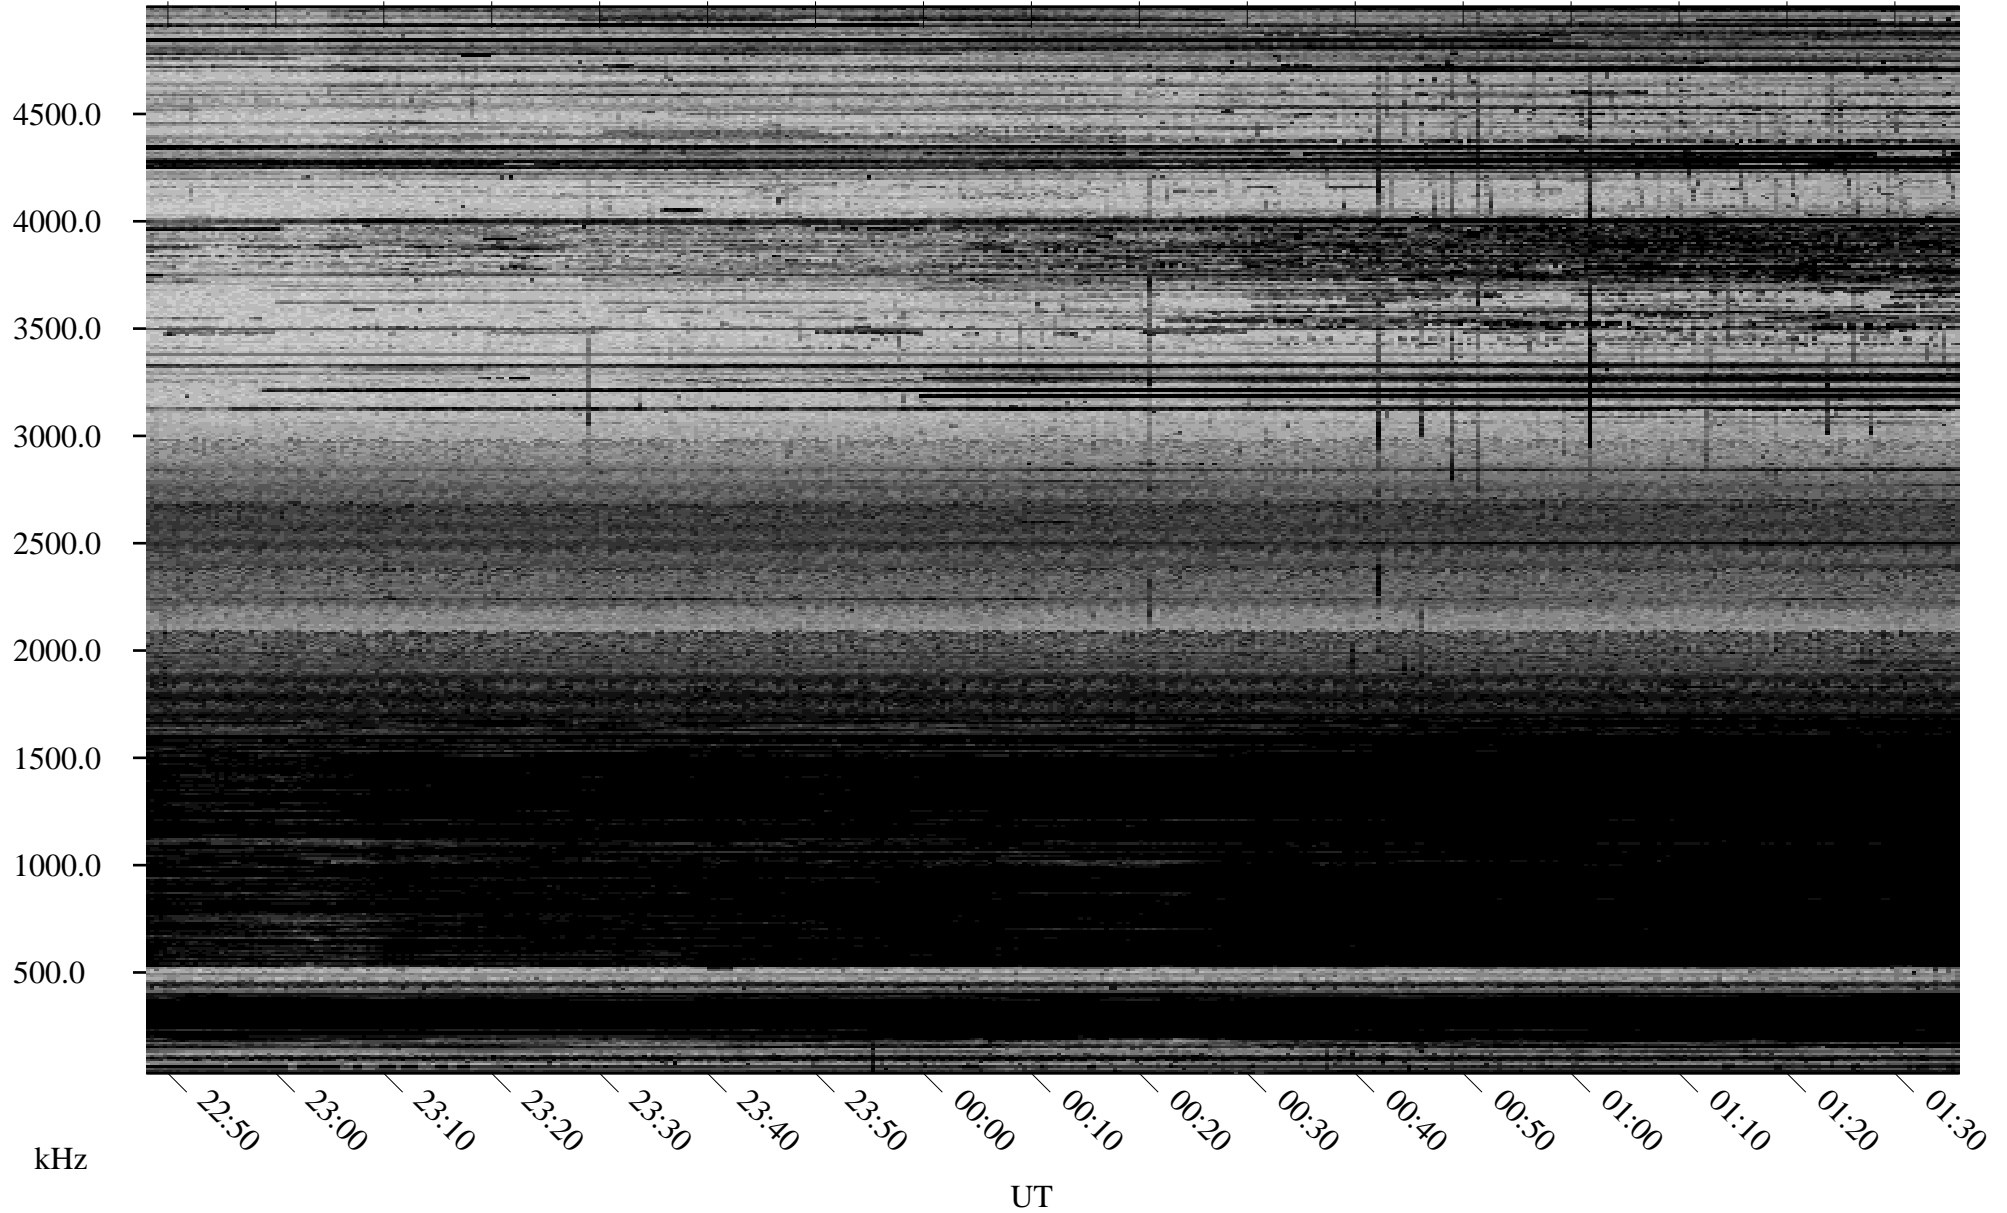

01/20/2006 Churchill, Manitoba

Linear Scale Black = 161 White = 15

ch06020l.r00m max_12

Page 1

01/20/2006 Churchill, Manitoba

Linear Scale Black = 161 White = 15

ch06020l.r00m max_12

Page 2

01/21/2006 Churchill, Manitoba

Linear Scale Black = 161 White = 15

ch06020l.r00m max_12

Page 3

01/21/2006 Churchill, Manitoba

Linear Scale Black = 161 White = 15

ch06020l.r00m max_12

Page 4

01/21/2006 Churchill, Manitoba

Linear Scale Black = 161 White = 15

ch06020l.r00m max_12

Page 5

01/21/2006 Churchill, Manitoba

Linear Scale Black = 161 White = 15

ch06020l.r00m max_12

Page 6

01/21/2006 Churchill, Manitoba

Linear Scale Black = 161 White = 15

ch06020l.r00m max_12

Page 7

01/21/2006 Churchill, Manitoba

Linear Scale Black = 161 White = 15

ch06020l.r00m max_12