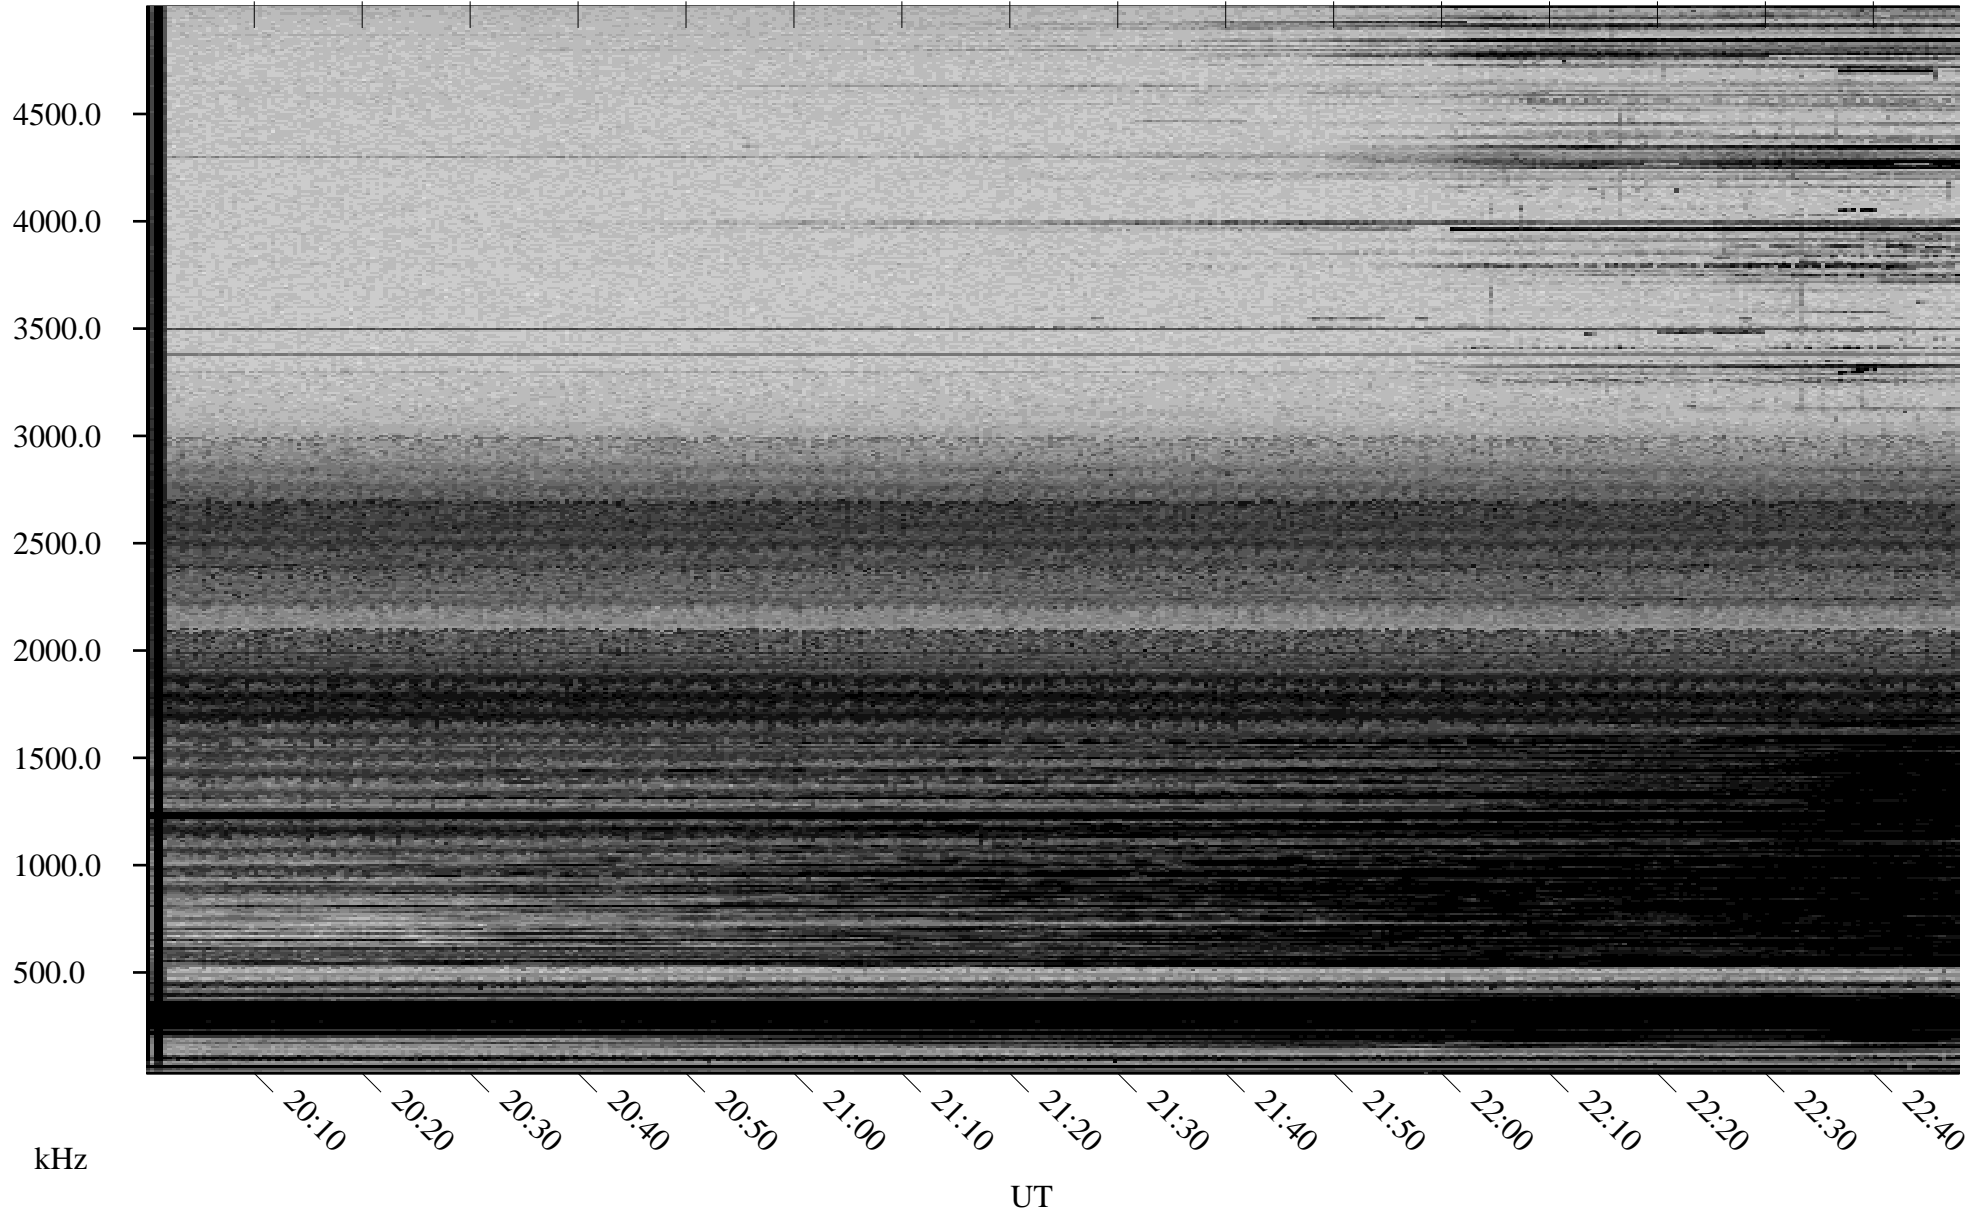

01/20/2006 Churchill, Manitoba

Linear Scale Black = 161 White = 15

ch06020l.r00m max_12

Page 1

01/20/2006 Churchill, Manitoba

Linear Scale Black = 161 White = 15

ch06020l.r00m max_12

Page 2

01/21/2006 Churchill, Manitoba

Linear Scale Black = 161 White = 15

ch06020l.r00m max_12

Page 3

01/21/2006 Churchill, Manitoba

Linear Scale Black = 161 White = 15

ch06020l.r00m max_12

Page 4

01/21/2006 Churchill, Manitoba

Linear Scale Black = 161 White = 15

ch06020l.r00m max_12

Page 5

01/21/2006 Churchill, Manitoba

Linear Scale Black = 161 White = 15

ch06020l.r00m max_12

Page 6

01/21/2006 Churchill, Manitoba

Linear Scale Black = 161 White = 15

ch06020l.r00m max_12

Page 7

01/21/2006 Churchill, Manitoba

Linear Scale Black = 161 White = 15

ch06020l.r00m max_12