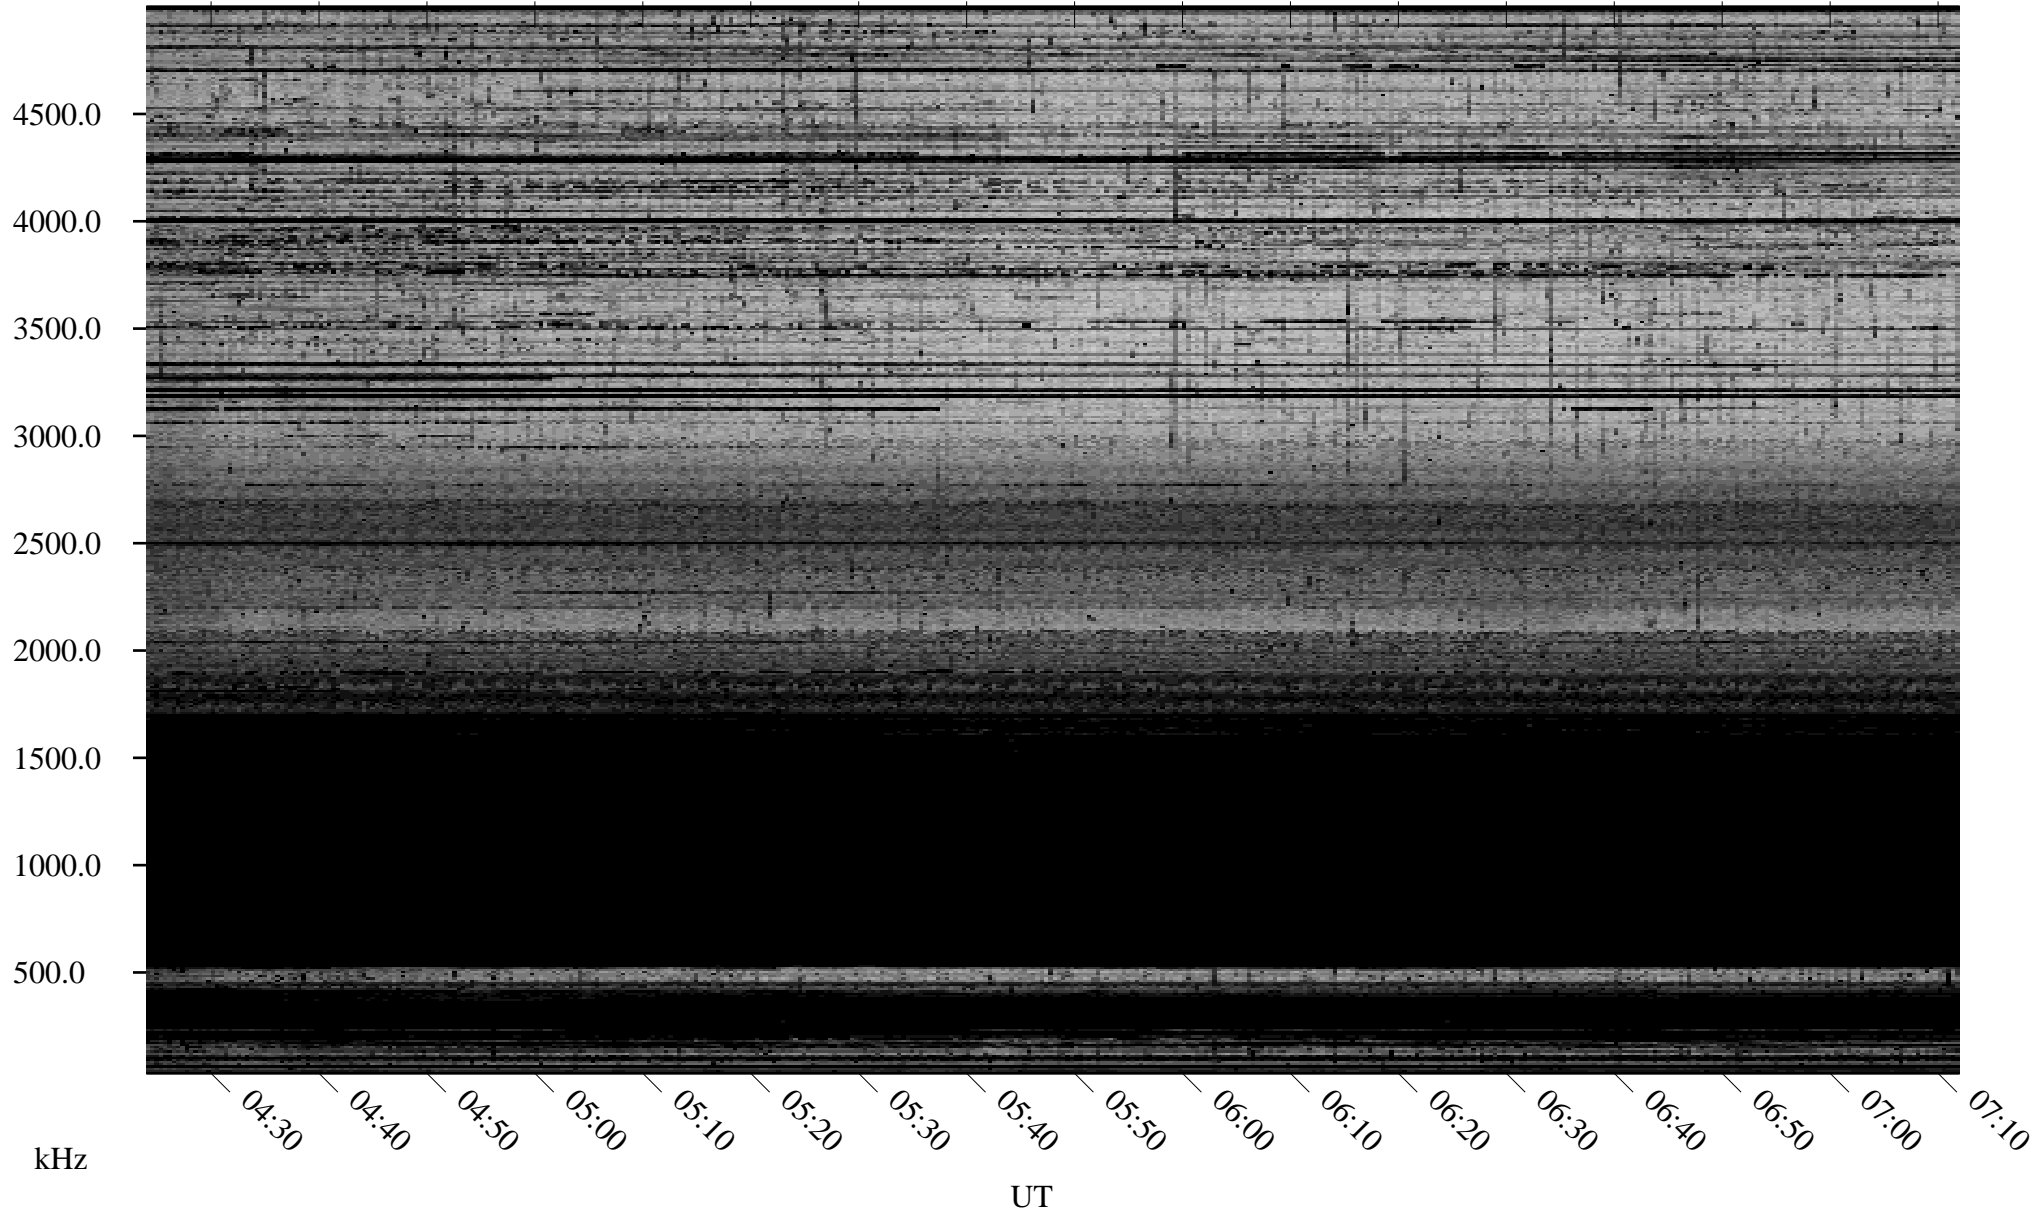

01/20/2006 Churchill, Manitoba

Linear Scale Black = 161 White = 15

ch06020l.r00m max_12

Page 1

01/20/2006 Churchill, Manitoba

Linear Scale Black = 161 White = 15

ch06020l.r00m max_12

Page 2

01/21/2006 Churchill, Manitoba

Linear Scale Black = 161 White = 15

ch06020l.r00m max_12

Page 3

01/21/2006 Churchill, Manitoba

Linear Scale Black = 161 White = 15

ch06020l.r00m max_12

Page 4

01/21/2006 Churchill, Manitoba

Linear Scale Black = 161 White = 15

ch06020l.r00m max_12

Page 5

01/21/2006 Churchill, Manitoba

Linear Scale Black = 161 White = 15

ch06020l.r00m max_12

Page 6

01/21/2006 Churchill, Manitoba

Linear Scale Black = 161 White = 15

ch06020l.r00m max_12

Page 7

01/21/2006 Churchill, Manitoba

Linear Scale Black = 161 White = 15

ch06020l.r00m max_12