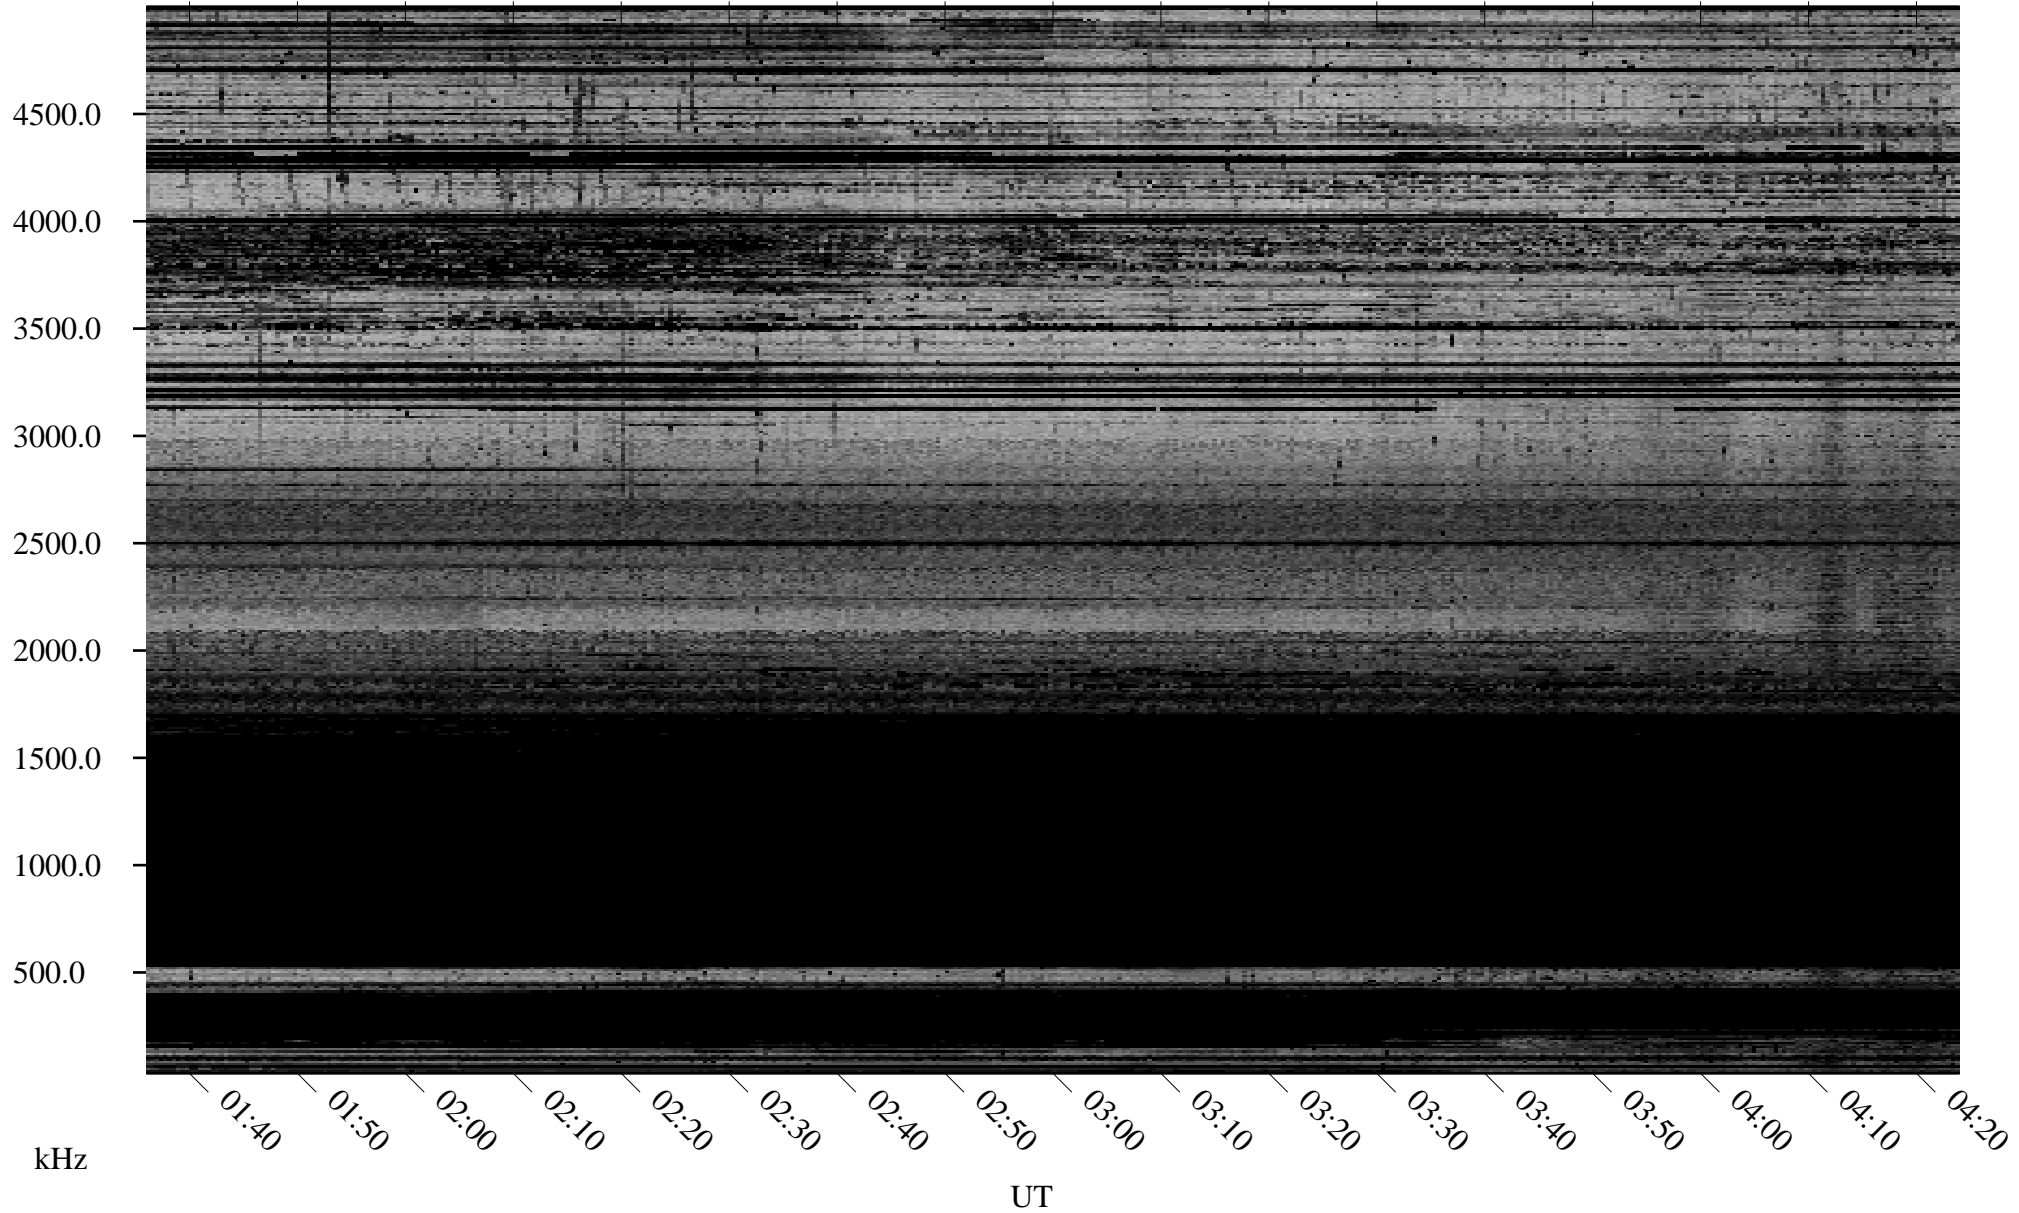

01/20/2006 Churchill, Manitoba

Linear Scale Black = 161 White = 15

ch06020l.r00m max_12

Page 1

01/20/2006 Churchill, Manitoba

Linear Scale Black = 161 White = 15

ch06020l.r00m max_12

Page 2

01/21/2006 Churchill, Manitoba

Linear Scale Black = 161 White = 15

ch06020l.r00m max_12

Page 3

01/21/2006 Churchill, Manitoba

Linear Scale Black = 161 White = 15

ch06020l.r00m max_12

Page 4

01/21/2006 Churchill, Manitoba

Linear Scale Black = 161 White = 15

ch06020l.r00m max_12

Page 5

01/21/2006 Churchill, Manitoba

Linear Scale Black = 161 White = 15

ch06020l.r00m max_12

Page 6

01/21/2006 Churchill, Manitoba

Linear Scale Black = 161 White = 15

ch06020l.r00m max_12

Page 7

01/21/2006 Churchill, Manitoba

Linear Scale Black = 161 White = 15

ch06020l.r00m max_12