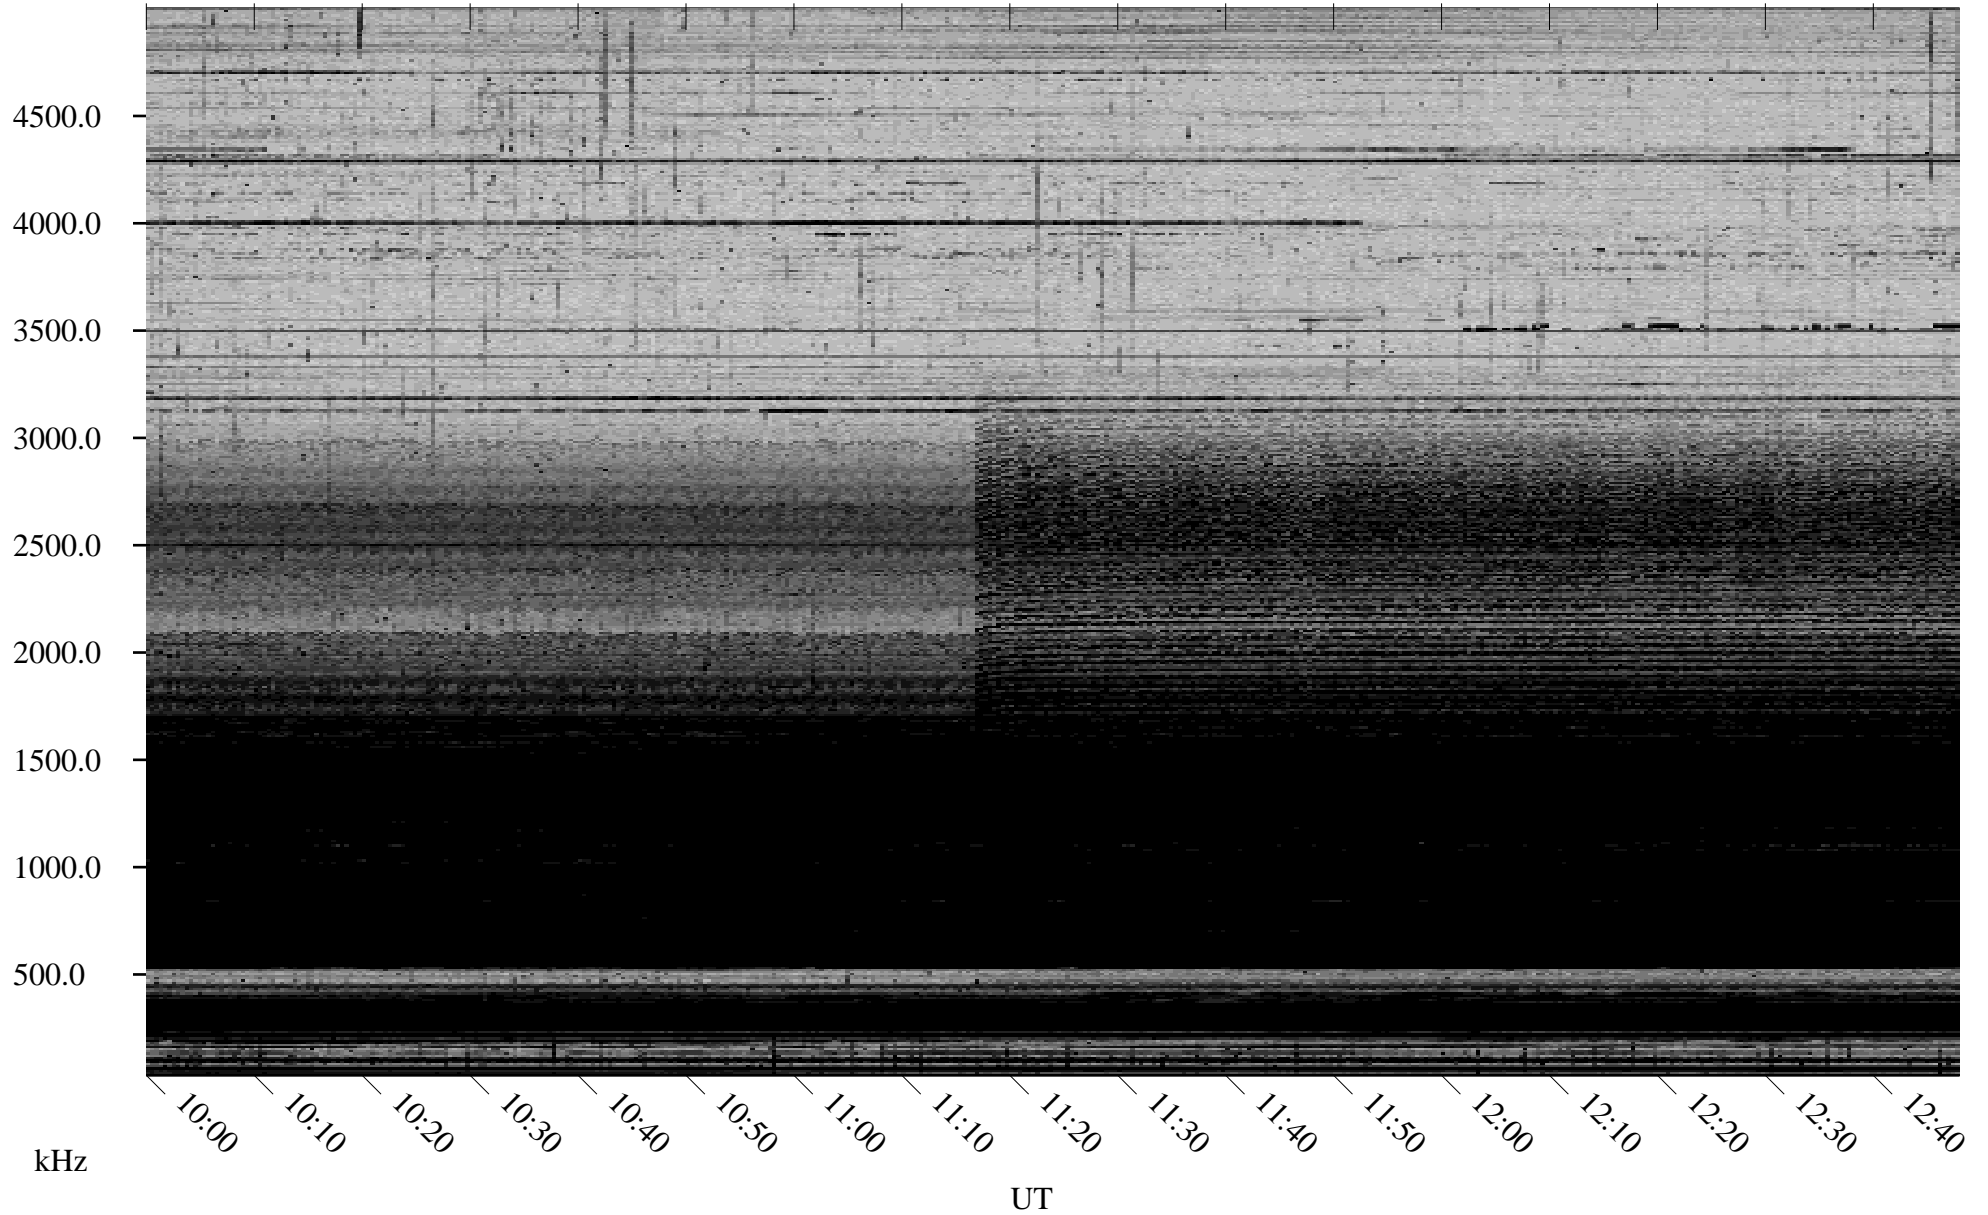

01/20/2006 Churchill, Manitoba

Linear Scale Black = 161 White = 15

ch06020l.r00m max_12

Page 1

01/20/2006 Churchill, Manitoba

Linear Scale Black = 161 White = 15

ch06020l.r00m max_12

Page 2

01/21/2006 Churchill, Manitoba

Linear Scale Black = 161 White = 15

ch06020l.r00m max_12

Page 3

01/21/2006 Churchill, Manitoba

Linear Scale Black = 161 White = 15

ch06020l.r00m max_12

Page 4

01/21/2006 Churchill, Manitoba

Linear Scale Black = 161 White = 15

ch06020l.r00m max_12

Page 5

01/21/2006 Churchill, Manitoba

Linear Scale Black = 161 White = 15

ch06020l.r00m max_12

Page 6

01/21/2006 Churchill, Manitoba

Linear Scale Black = 161 White = 15

ch06020l.r00m max_12

Page 7

01/21/2006 Churchill, Manitoba

Linear Scale Black = 161 White = 15

ch06020l.r00m max_12