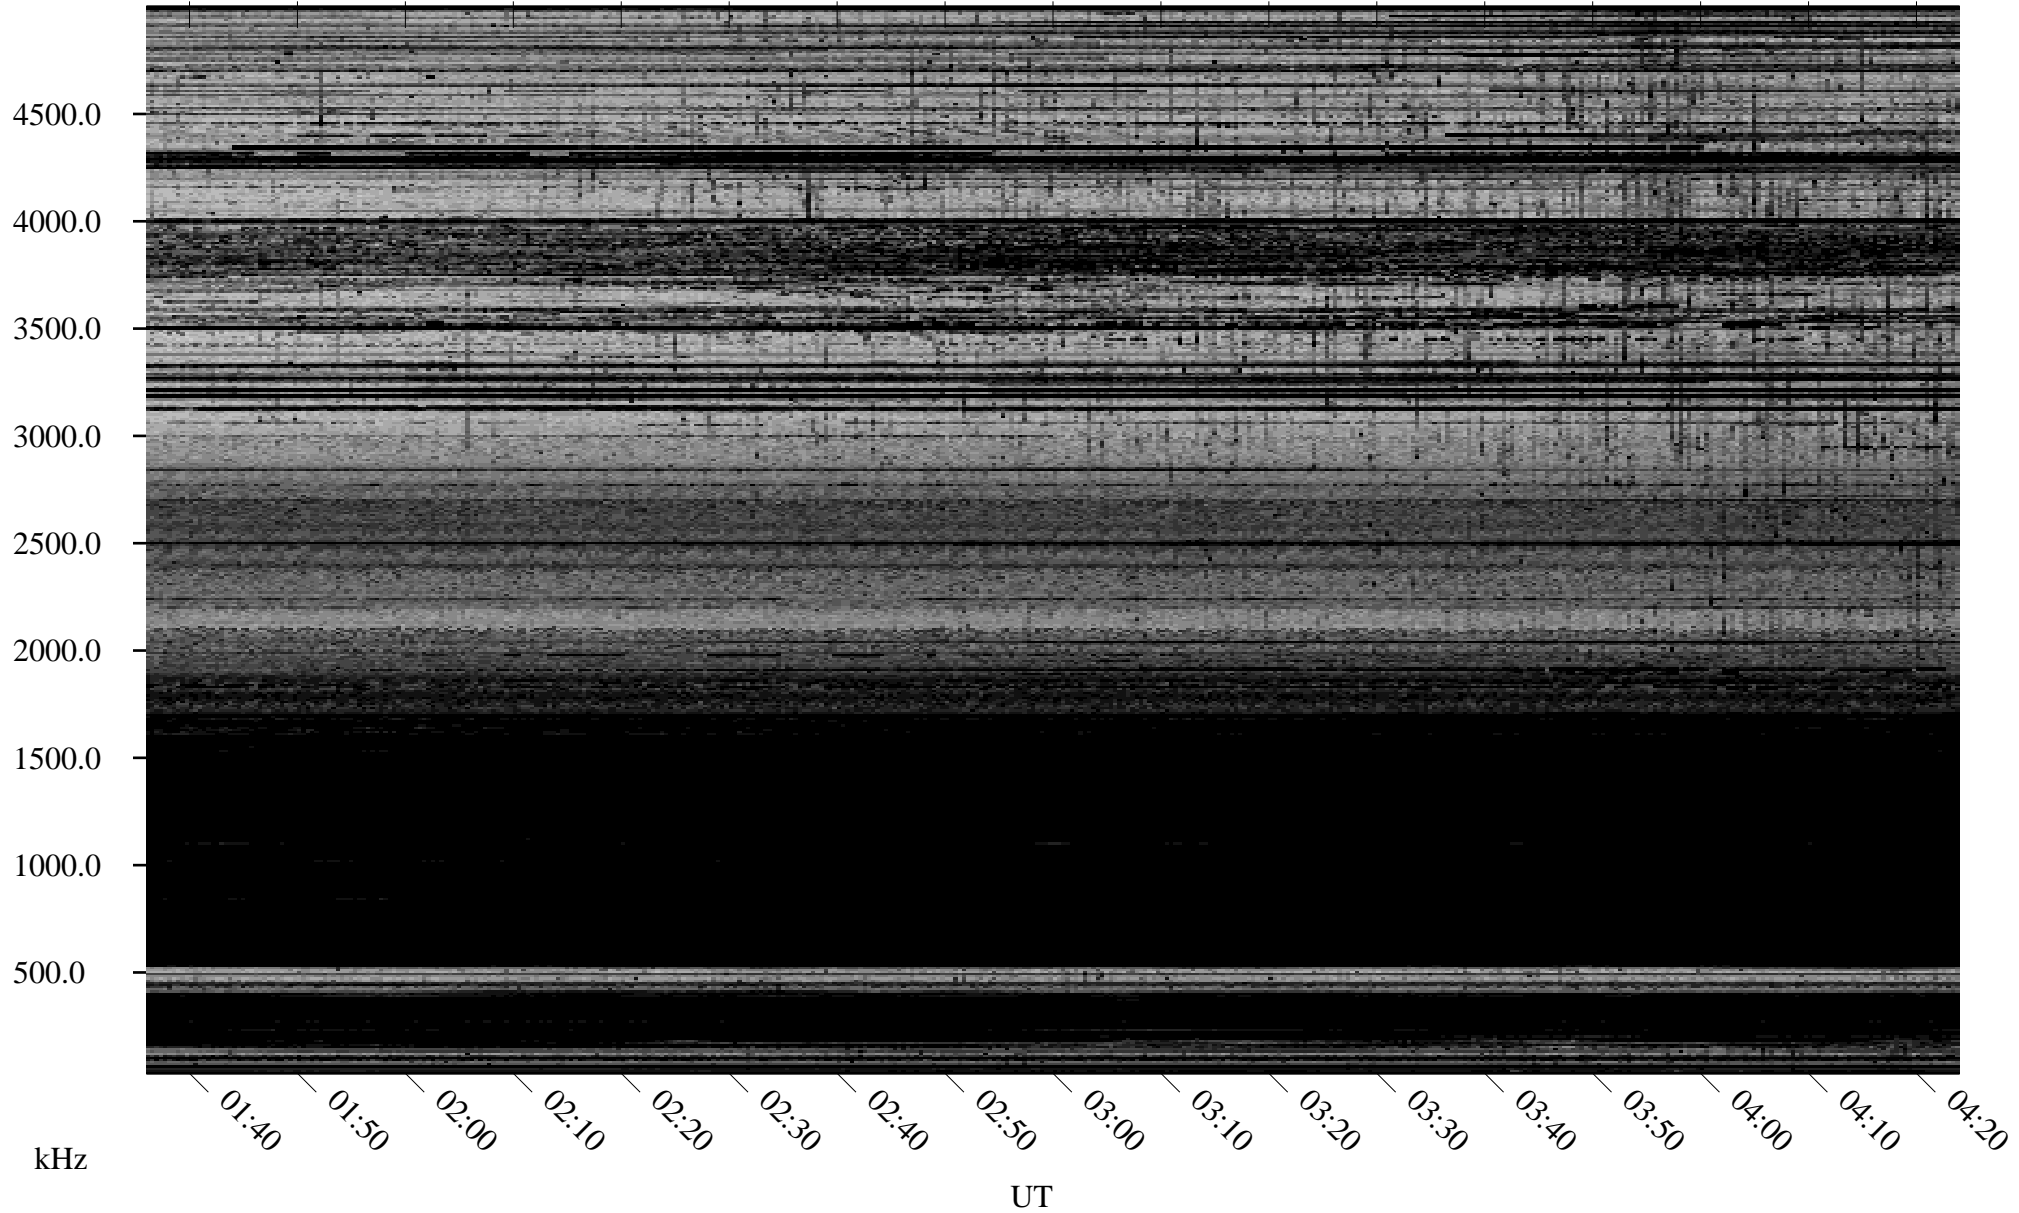

# 01/21/2006 Churchill, Manitoba

Linear Scale    Black = 161    White = 15

ch060211.r00m max\_12

Page 1

# 01/21/2006 Churchill, Manitoba

Linear Scale    Black = 161    White = 15

ch060211.r00m max\_12

Page 2

# 01/22/2006 Churchill, Manitoba

Linear Scale    Black = 161    White = 15

ch060211.r00m max\_12

Page 3

# 01/22/2006 Churchill, Manitoba

Linear Scale    Black = 161    White = 15

ch060211.r00m max\_12

Page 4