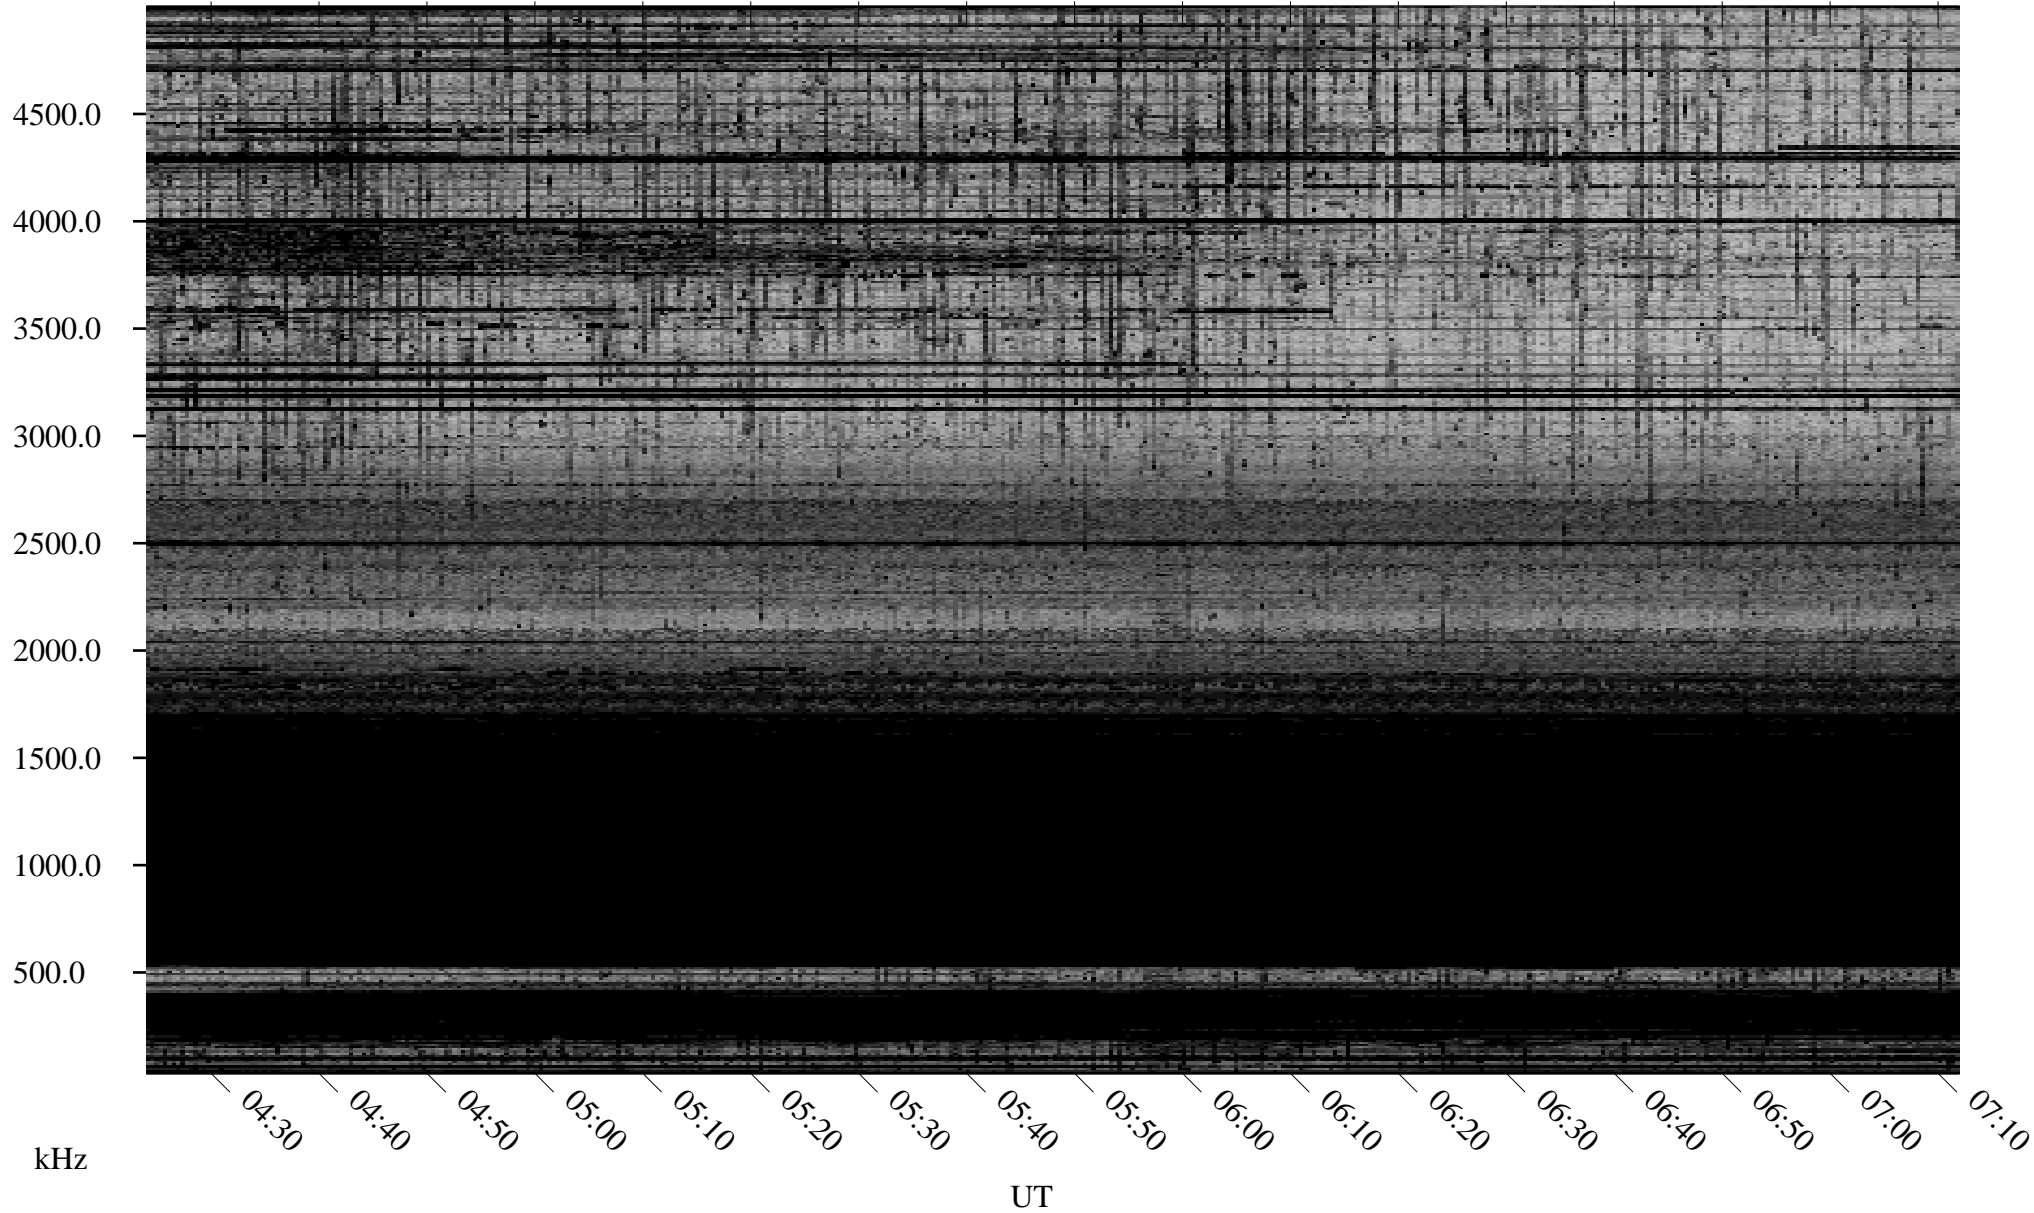

# 01/21/2006 Churchill, Manitoba

Linear Scale    Black = 161    White = 15

ch060211.r00m max\_12

Page 1

# 01/21/2006 Churchill, Manitoba

Linear Scale    Black = 161    White = 15

ch060211.r00m max\_12

Page 2

# 01/22/2006 Churchill, Manitoba

Linear Scale    Black = 161    White = 15

ch060211.r00m max\_12

Page 3

# 01/22/2006 Churchill, Manitoba

Linear Scale    Black = 161    White = 15

ch060211.r00m max\_12

Page 4