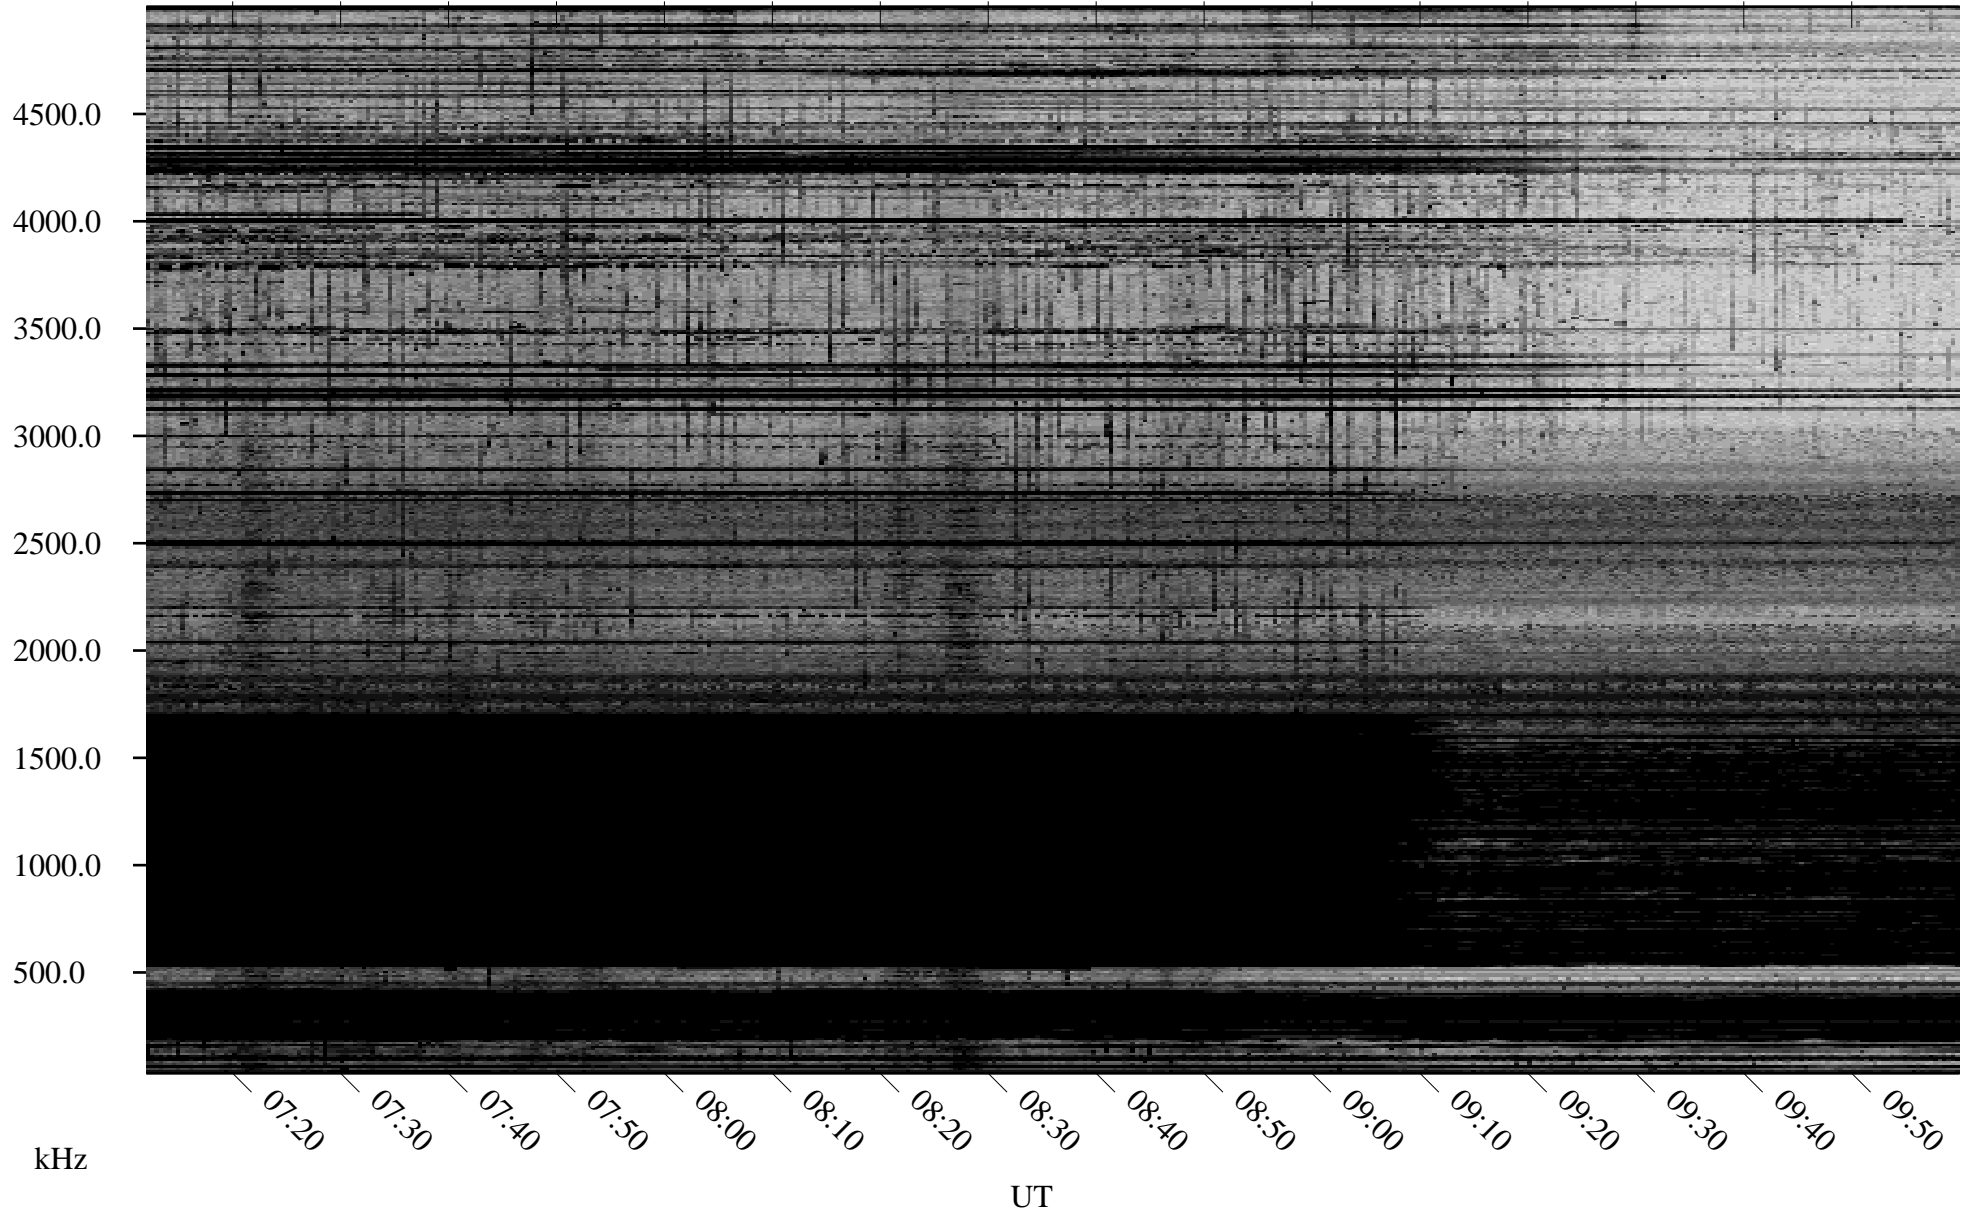

01/24/2006 Churchill, Manitoba

Linear Scale Black = 161 White = 15

ch06024l.r00m max_12

Page 1

01/24/2006 Churchill, Manitoba

Linear Scale Black = 161 White = 15

ch06024l.r00m max_12

Page 2

01/25/2006 Churchill, Manitoba

Linear Scale Black = 161 White = 15

ch06024l.r00m max_12

Page 3

01/25/2006 Churchill, Manitoba

Linear Scale Black = 161 White = 15

ch06024l.r00m max_12

Page 4

01/25/2006 Churchill, Manitoba

Linear Scale Black = 161 White = 15

ch06024l.r00m max_12

Page 5

01/25/2006 Churchill, Manitoba

Linear Scale Black = 161 White = 15

ch06024l.r00m max_12

Page 6

01/25/2006 Churchill, Manitoba

Linear Scale Black = 161 White = 15

ch06024l.r00m max_12

Page 7

01/25/2006 Churchill, Manitoba

Linear Scale Black = 161 White = 15

ch06024l.r00m max_12