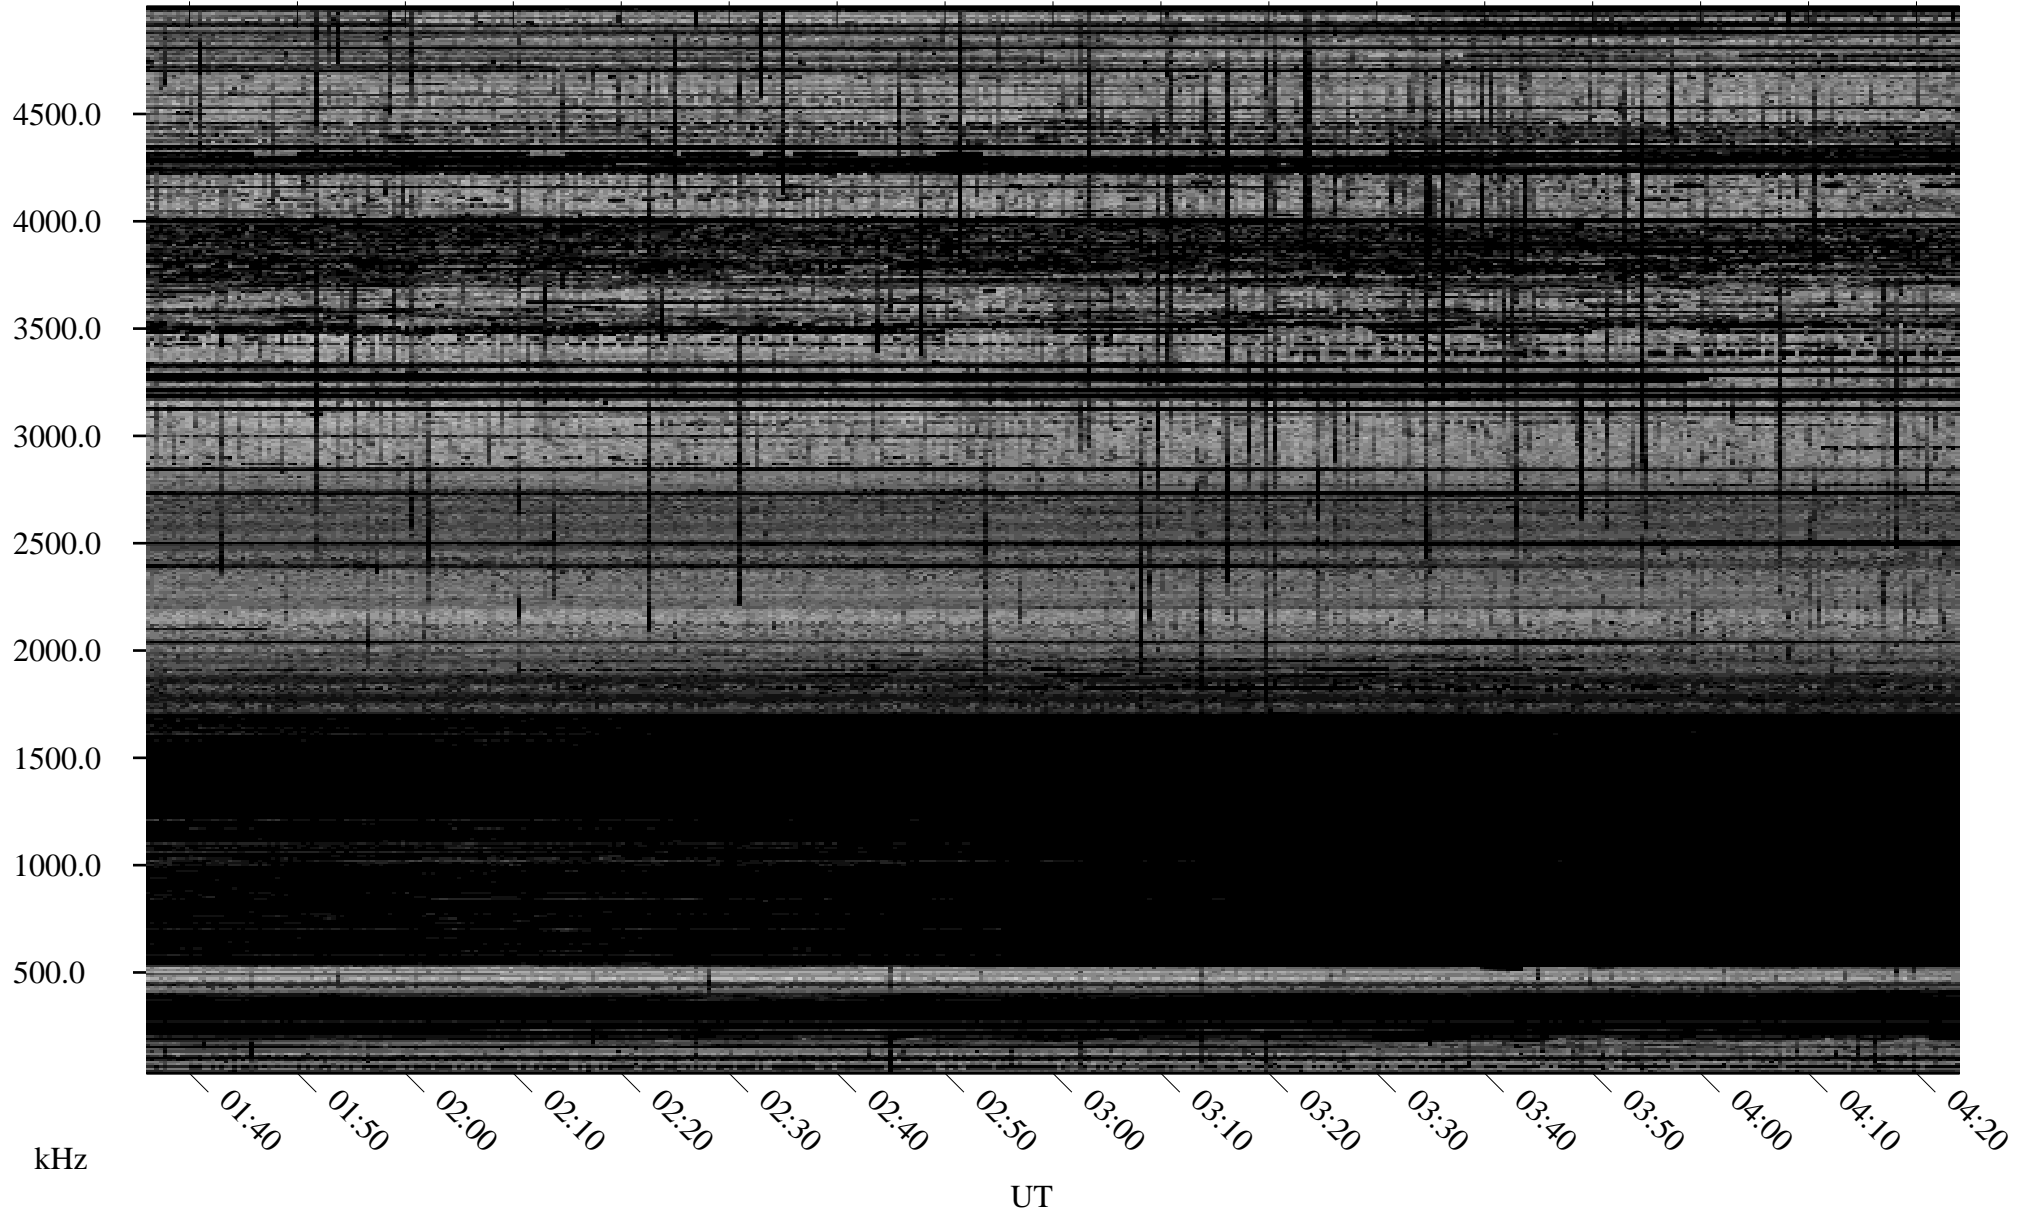

01/24/2006 Churchill, Manitoba

Linear Scale Black = 161 White = 15

ch06024l.r00m max_12

Page 1

01/24/2006 Churchill, Manitoba

Linear Scale Black = 161 White = 15

ch06024l.r00m max_12

Page 2

01/25/2006 Churchill, Manitoba

Linear Scale Black = 161 White = 15

ch06024l.r00m max_12

Page 3

01/25/2006 Churchill, Manitoba

Linear Scale Black = 161 White = 15

ch06024l.r00m max_12

Page 4

01/25/2006 Churchill, Manitoba

Linear Scale Black = 161 White = 15

ch06024l.r00m max_12

Page 5

01/25/2006 Churchill, Manitoba

Linear Scale Black = 161 White = 15

ch06024l.r00m max_12

Page 6

01/25/2006 Churchill, Manitoba

Linear Scale Black = 161 White = 15

ch06024l.r00m max_12

Page 7

01/25/2006 Churchill, Manitoba

Linear Scale Black = 161 White = 15

ch06024l.r00m max_12