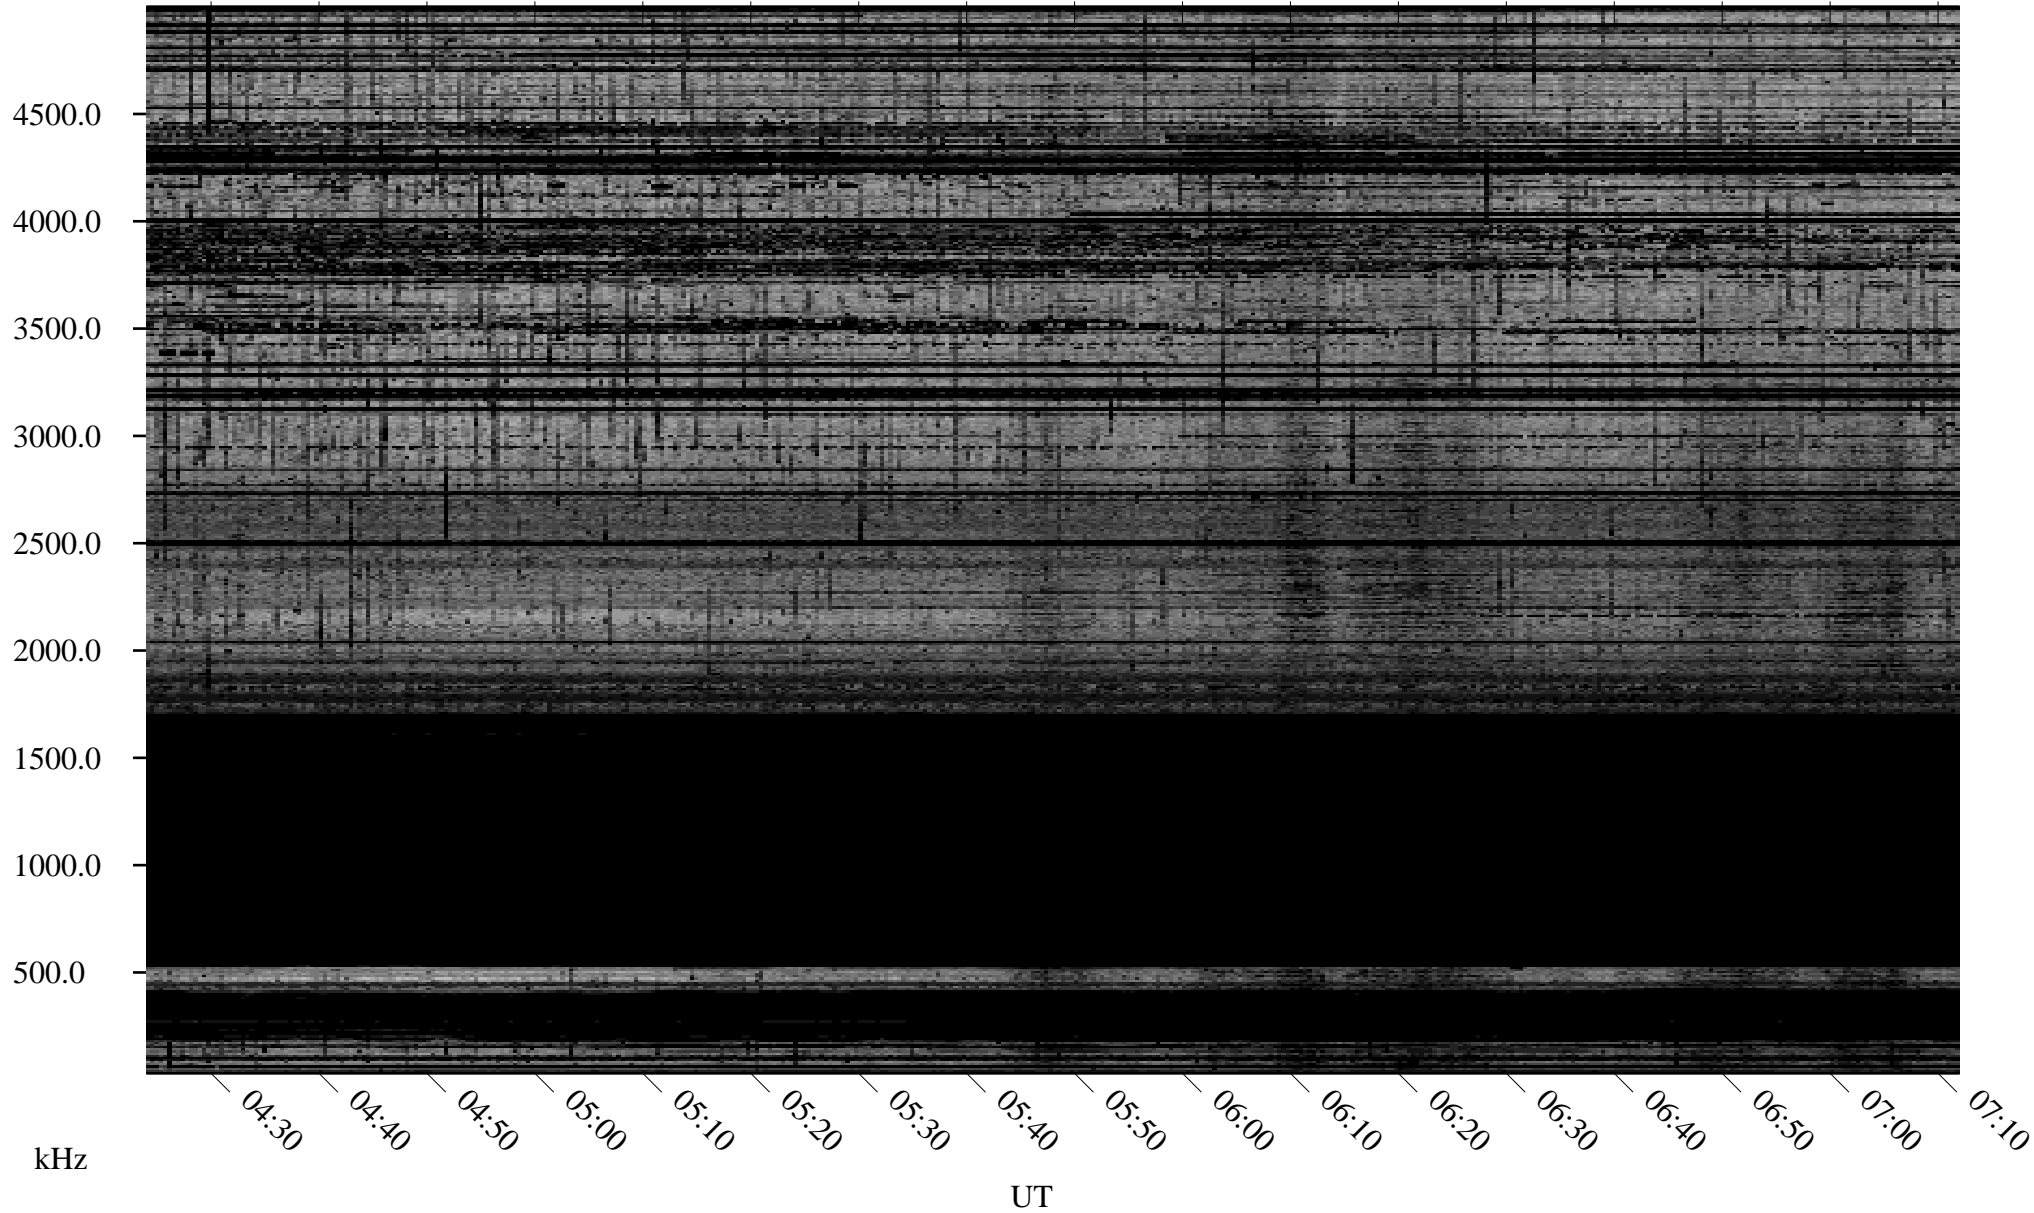

01/24/2006 Churchill, Manitoba

Linear Scale Black = 161 White = 15

ch06024l.r00m max_12

Page 1

01/24/2006 Churchill, Manitoba

Linear Scale Black = 161 White = 15

ch06024l.r00m max_12

Page 2

01/25/2006 Churchill, Manitoba

Linear Scale Black = 161 White = 15

ch06024l.r00m max_12

Page 3

01/25/2006 Churchill, Manitoba

Linear Scale Black = 161 White = 15

ch06024l.r00m max_12

Page 4

01/25/2006 Churchill, Manitoba

Linear Scale Black = 161 White = 15

ch06024l.r00m max_12

Page 5

01/25/2006 Churchill, Manitoba

Linear Scale Black = 161 White = 15

ch06024l.r00m max_12

Page 6

01/25/2006 Churchill, Manitoba

Linear Scale Black = 161 White = 15

ch06024l.r00m max_12

Page 7

01/25/2006 Churchill, Manitoba

Linear Scale Black = 161 White = 15

ch06024l.r00m max_12