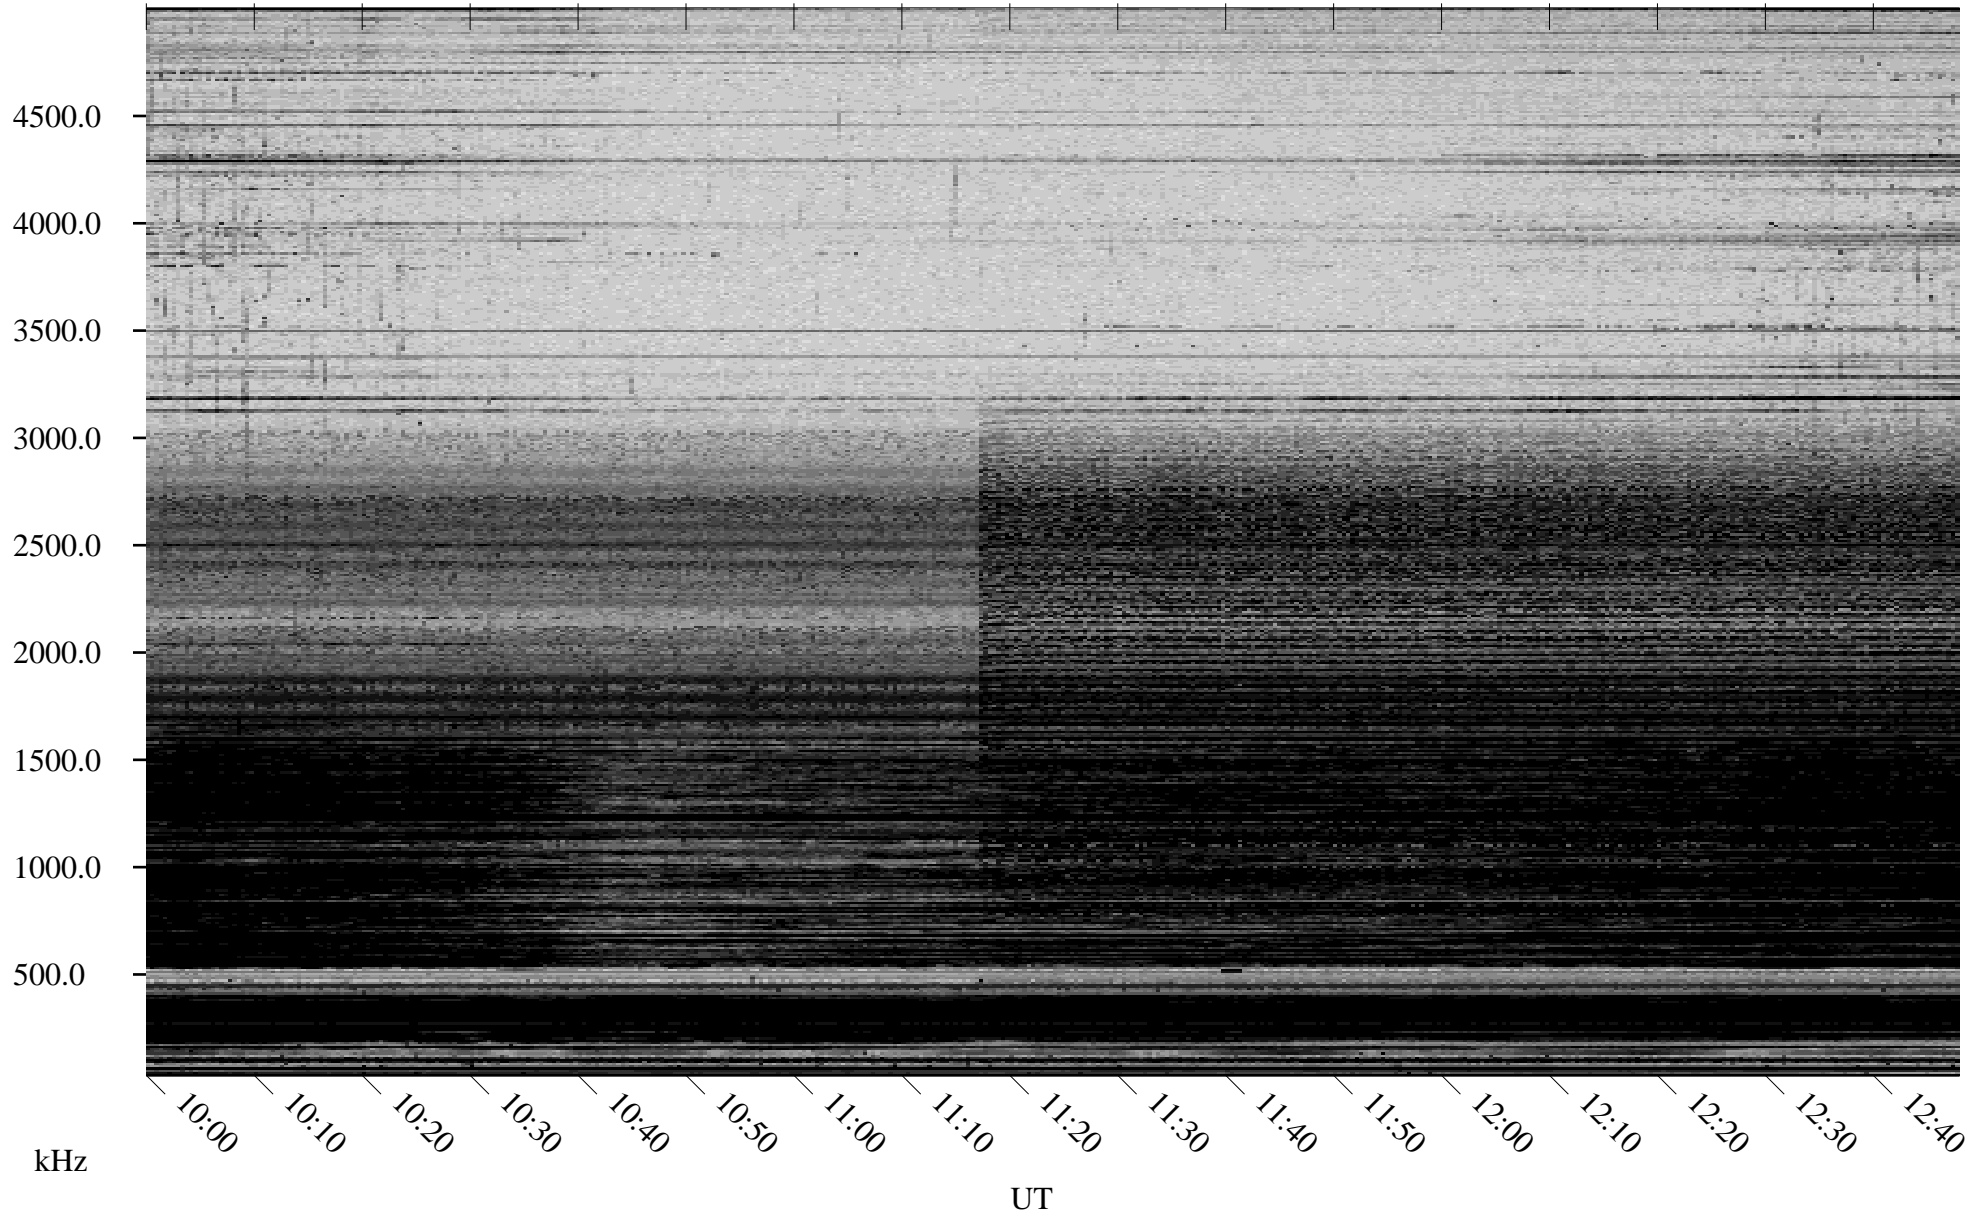

01/24/2006 Churchill, Manitoba

Linear Scale Black = 161 White = 15

ch06024l.r00m max_12

Page 1

01/24/2006 Churchill, Manitoba

Linear Scale Black = 161 White = 15

ch06024l.r00m max_12

Page 2

01/25/2006 Churchill, Manitoba

Linear Scale Black = 161 White = 15

ch06024l.r00m max_12

Page 3

01/25/2006 Churchill, Manitoba

Linear Scale Black = 161 White = 15

ch06024l.r00m max_12

Page 4

01/25/2006 Churchill, Manitoba

Linear Scale Black = 161 White = 15

ch06024l.r00m max_12

Page 5

01/25/2006 Churchill, Manitoba

Linear Scale Black = 161 White = 15

ch06024l.r00m max_12

Page 6

01/25/2006 Churchill, Manitoba

Linear Scale Black = 161 White = 15

ch06024l.r00m max_12

Page 7

01/25/2006 Churchill, Manitoba

Linear Scale Black = 161 White = 15

ch06024l.r00m max_12