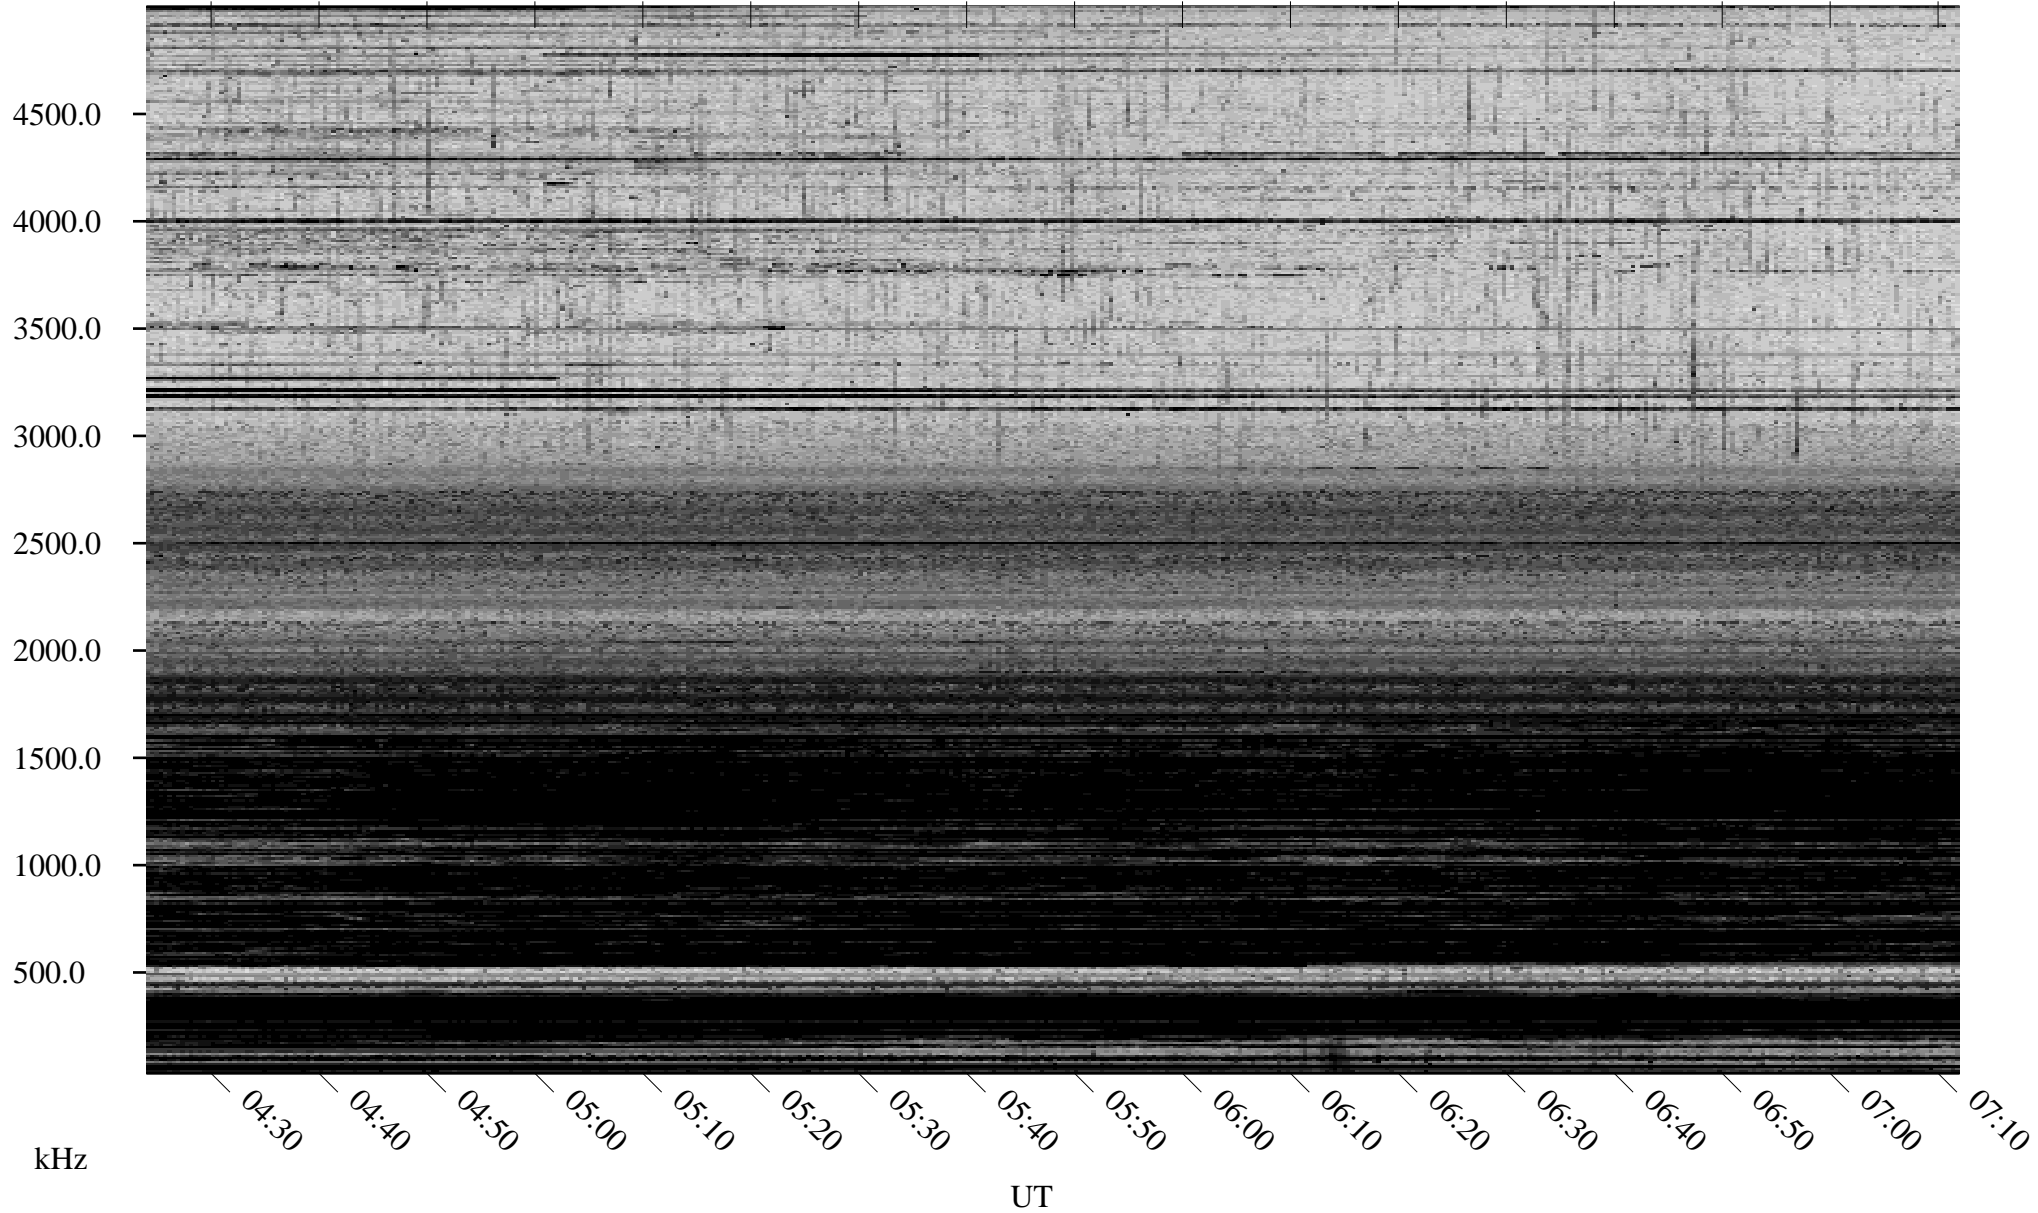

01/26/2006 Churchill, Manitoba

Linear Scale Black = 161 White = 15

ch06026l.r00m max_12

Page 1

01/26/2006 Churchill, Manitoba

Linear Scale Black = 161 White = 15

ch06026l.r00m max_12

Page 2

01/27/2006 Churchill, Manitoba

Linear Scale Black = 161 White = 15

ch06026l.r00m max_12

Page 3

01/27/2006 Churchill, Manitoba

Linear Scale Black = 161 White = 15

ch06026l.r00m max_12

Page 4

01/27/2006 Churchill, Manitoba

Linear Scale Black = 161 White = 15

ch06026l.r00m max_12

Page 5

01/27/2006 Churchill, Manitoba

Linear Scale Black = 161 White = 15

ch06026l.r00m max_12

Page 6

01/27/2006 Churchill, Manitoba

Linear Scale Black = 161 White = 15

ch06026l.r00m max_12

Page 7

01/27/2006 Churchill, Manitoba

Linear Scale Black = 161 White = 15

ch06026l.r00m max_12