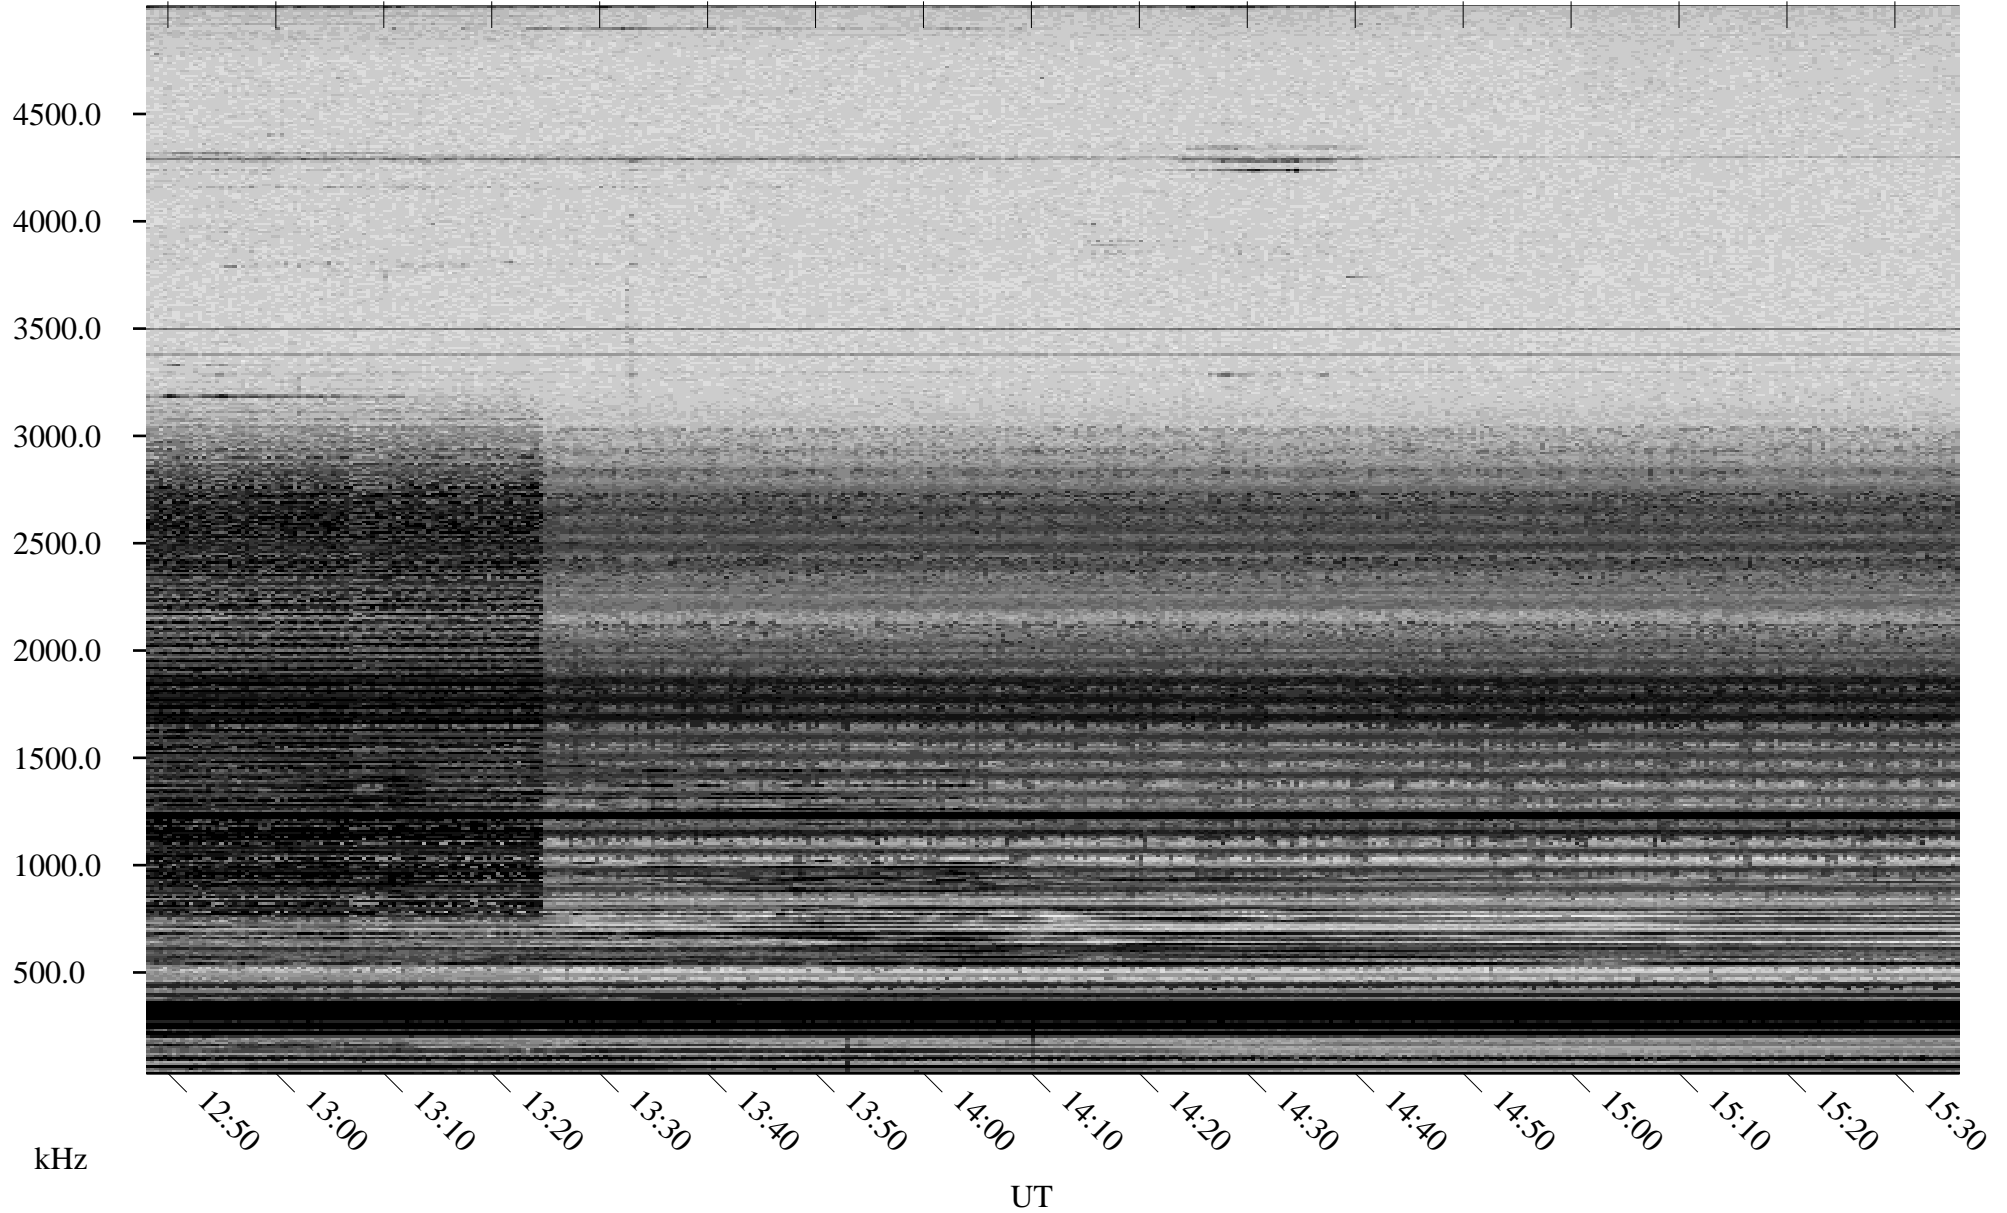

01/26/2006 Churchill, Manitoba

Linear Scale Black = 161 White = 15

ch06026l.r00m max_12

Page 1

01/26/2006 Churchill, Manitoba

Linear Scale Black = 161 White = 15

ch06026l.r00m max_12

Page 2

01/27/2006 Churchill, Manitoba

Linear Scale Black = 161 White = 15

ch06026l.r00m max_12

Page 3

01/27/2006 Churchill, Manitoba

Linear Scale Black = 161 White = 15

ch06026l.r00m max_12

Page 4

01/27/2006 Churchill, Manitoba

Linear Scale Black = 161 White = 15

ch06026l.r00m max_12

Page 5

01/27/2006 Churchill, Manitoba

Linear Scale Black = 161 White = 15

ch06026l.r00m max_12

Page 6

01/27/2006 Churchill, Manitoba

Linear Scale Black = 161 White = 15

ch06026l.r00m max_12

Page 7

01/27/2006 Churchill, Manitoba

Linear Scale Black = 161 White = 15

ch06026l.r00m max_12