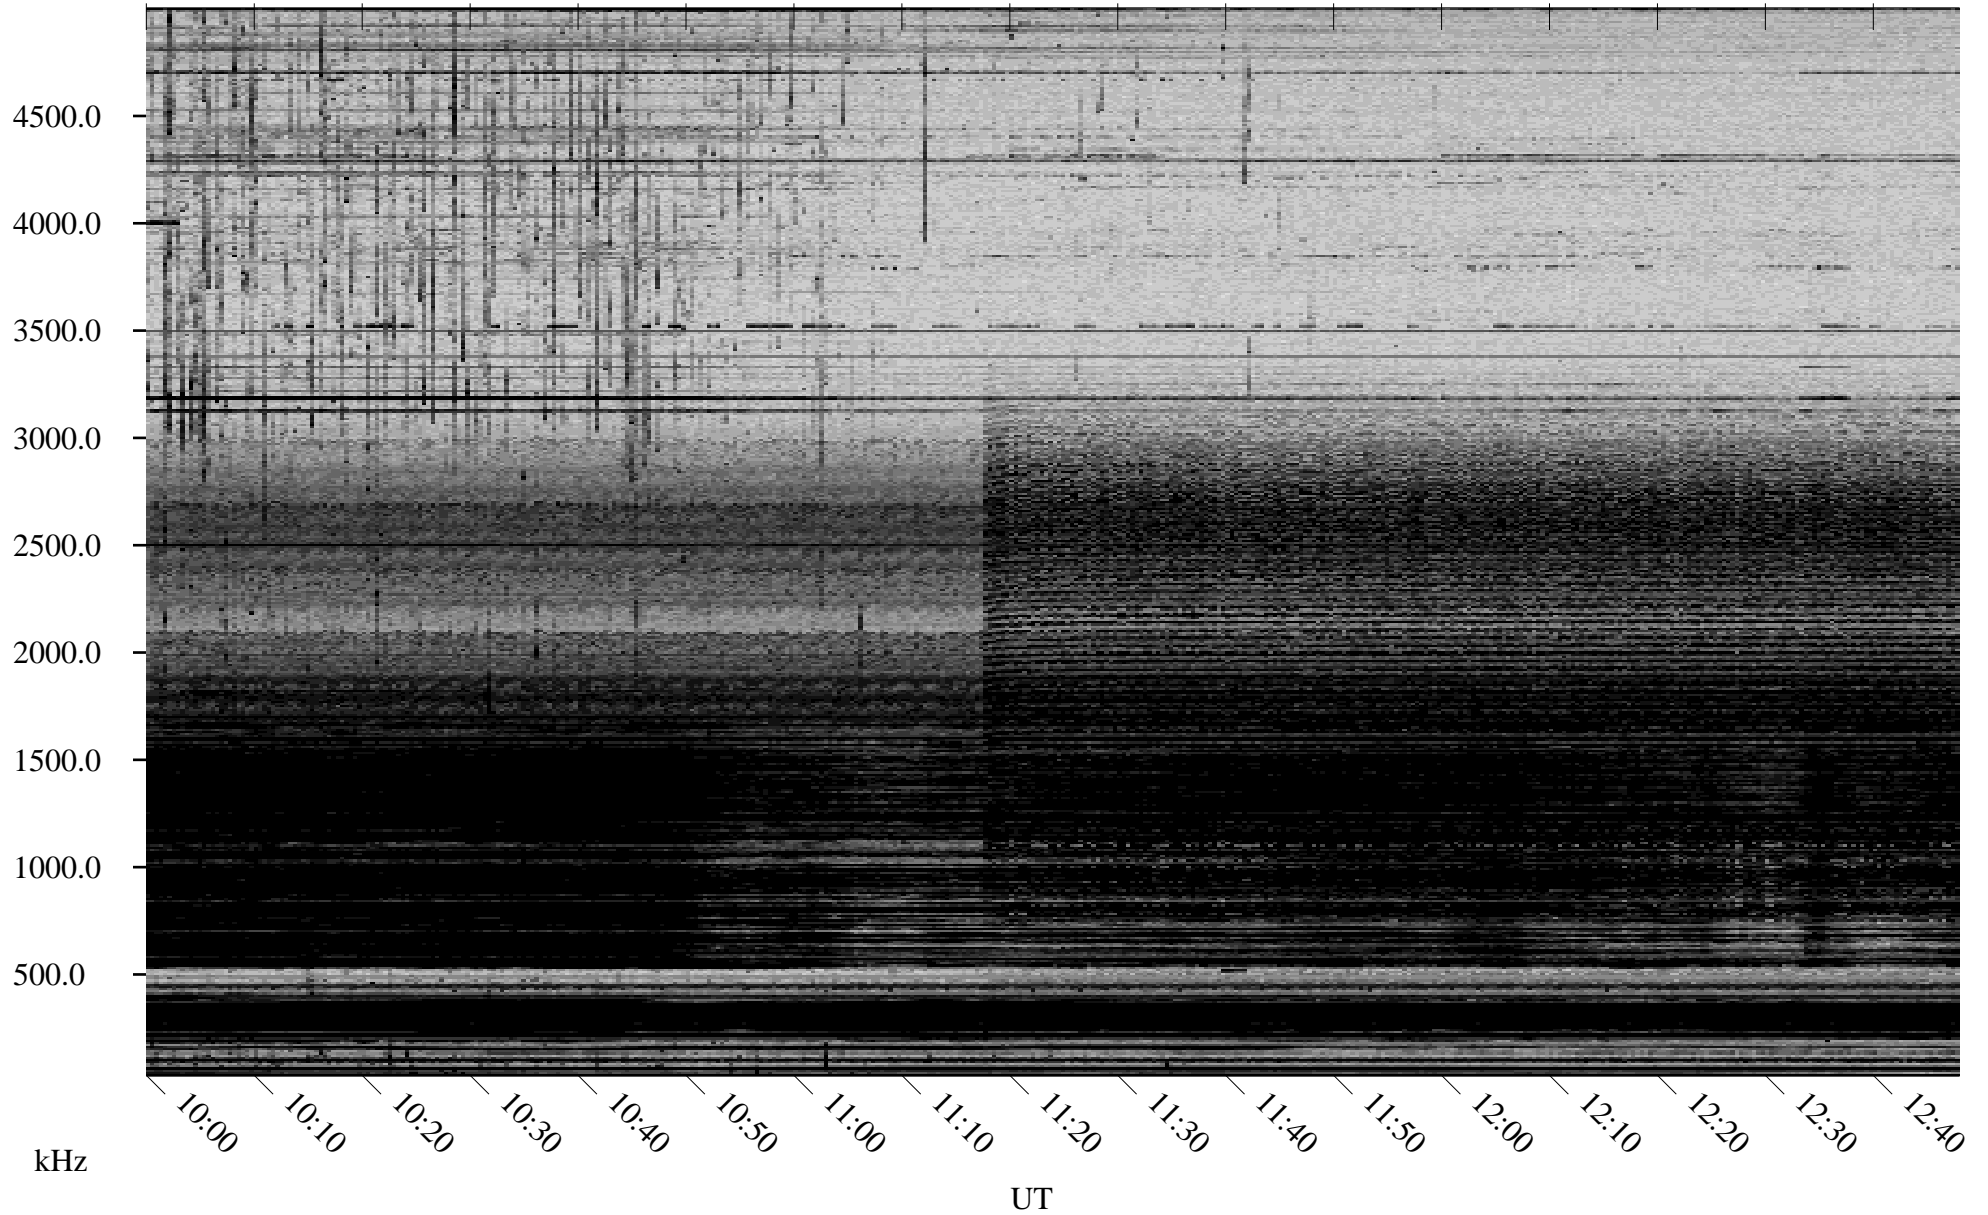

01/27/2006 Churchill, Manitoba

Linear Scale Black = 161 White = 15

ch060271.r00m max_12

Page 1

01/27/2006 Churchill, Manitoba

Linear Scale Black = 161 White = 15

ch06027l.r00m max_12

Page 2

01/28/2006 Churchill, Manitoba

Linear Scale Black = 161 White = 15

ch060271.r00m max_12

Page 3

01/28/2006 Churchill, Manitoba

Linear Scale Black = 161 White = 15

ch060271.r00m max_12

Page 4

01/28/2006 Churchill, Manitoba

Linear Scale Black = 161 White = 15

ch060271.r00m max_12

Page 5

01/28/2006 Churchill, Manitoba

Linear Scale Black = 161 White = 15

ch06027l.r00m max_12

Page 6

01/28/2006 Churchill, Manitoba

Linear Scale Black = 161 White = 15

ch060271.r00m max_12

Page 7

01/28/2006 Churchill, Manitoba

Linear Scale Black = 161 White = 15

ch060271.r00m max_12