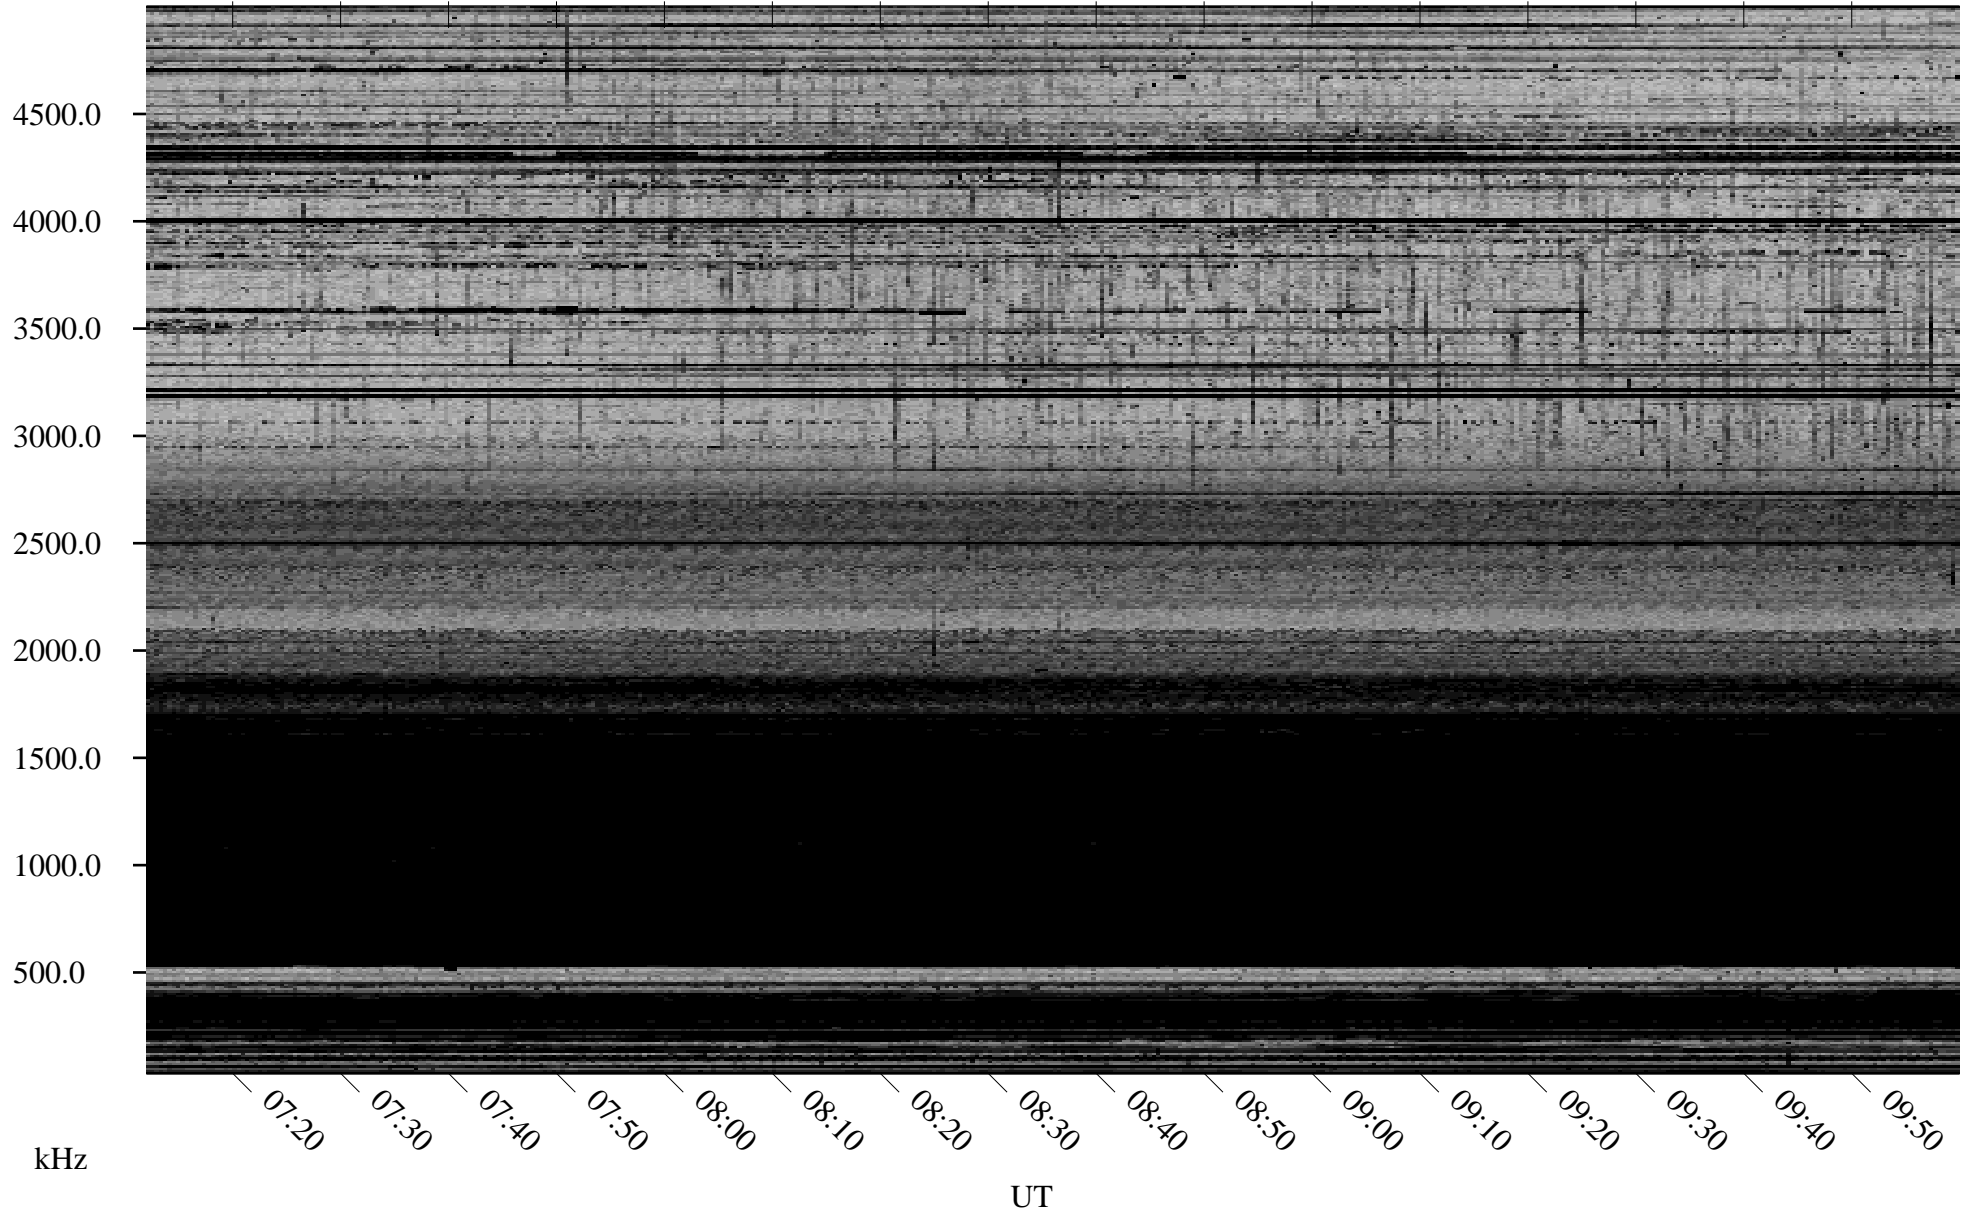

01/28/2006 Churchill, Manitoba

Linear Scale Black = 161 White = 15

ch06028l.r00m max_12

Page 1

01/28/2006 Churchill, Manitoba

Linear Scale Black = 161 White = 15

ch06028l.r00m max_12

Page 2

01/29/2006 Churchill, Manitoba

Linear Scale Black = 161 White = 15

ch06028l.r00m max_12

Page 3

01/29/2006 Churchill, Manitoba

Linear Scale Black = 161 White = 15

ch06028l.r00m max_12

Page 4

01/29/2006 Churchill, Manitoba

Linear Scale Black = 161 White = 15

ch06028l.r00m max_12

Page 5

01/29/2006 Churchill, Manitoba

Linear Scale Black = 161 White = 15

ch06028l.r00m max_12

Page 6

01/29/2006 Churchill, Manitoba

Linear Scale Black = 161 White = 15

ch06028l.r00m max_12

Page 7

01/29/2006 Churchill, Manitoba

Linear Scale Black = 161 White = 15

ch06028l.r00m max_12