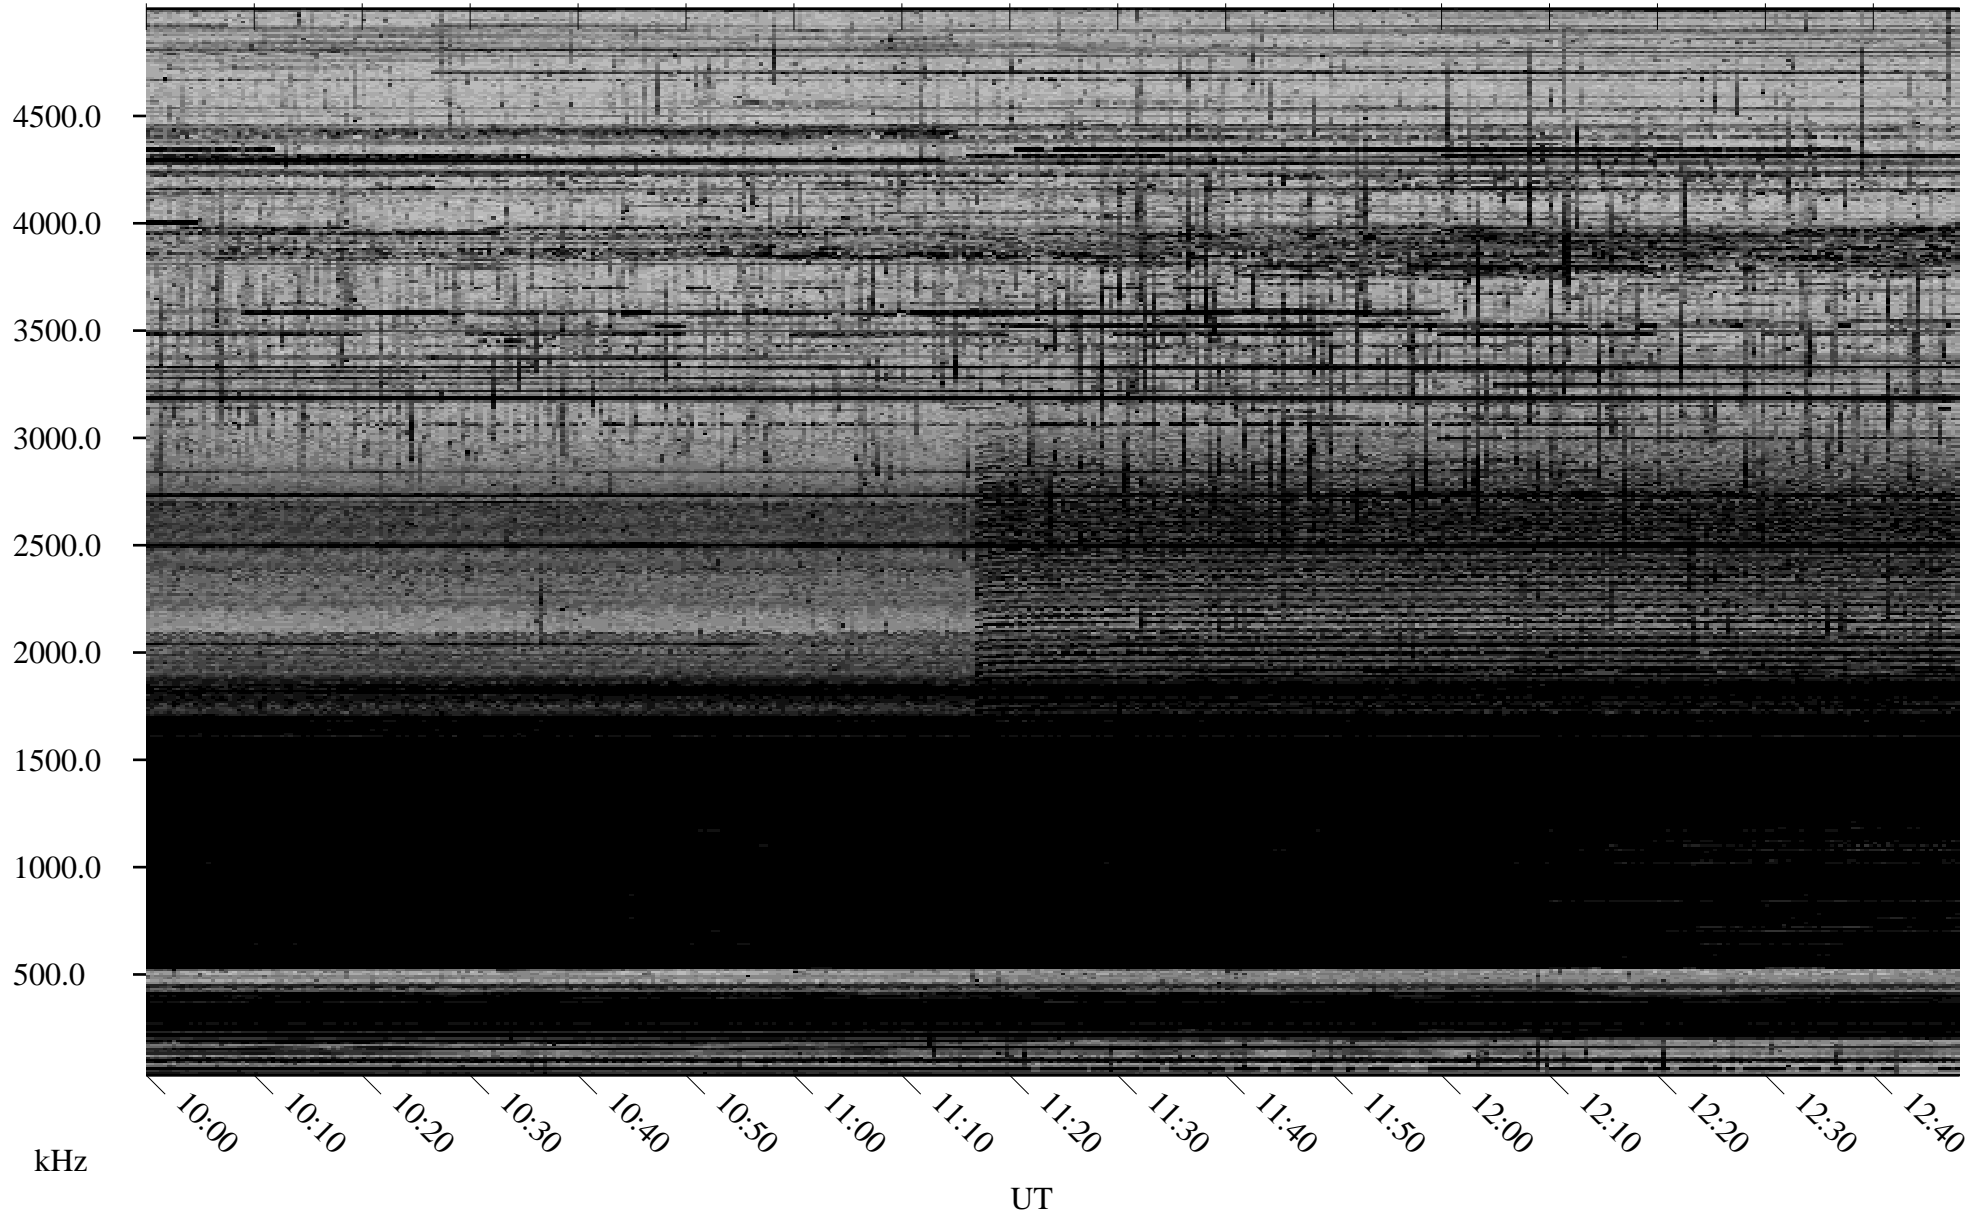

01/28/2006 Churchill, Manitoba

Linear Scale Black = 161 White = 15

ch06028l.r00m max_12

Page 1

01/28/2006 Churchill, Manitoba

Linear Scale Black = 161 White = 15

ch06028l.r00m max_12

Page 2

01/29/2006 Churchill, Manitoba

Linear Scale Black = 161 White = 15

ch06028l.r00m max_12

Page 3

01/29/2006 Churchill, Manitoba

Linear Scale Black = 161 White = 15

ch06028l.r00m max_12

Page 4

01/29/2006 Churchill, Manitoba

Linear Scale Black = 161 White = 15

ch06028l.r00m max_12

Page 5

01/29/2006 Churchill, Manitoba

Linear Scale Black = 161 White = 15

ch06028l.r00m max_12

Page 6

01/29/2006 Churchill, Manitoba

Linear Scale Black = 161 White = 15

ch06028l.r00m max_12

Page 7

01/29/2006 Churchill, Manitoba

Linear Scale Black = 161 White = 15

ch06028l.r00m max_12