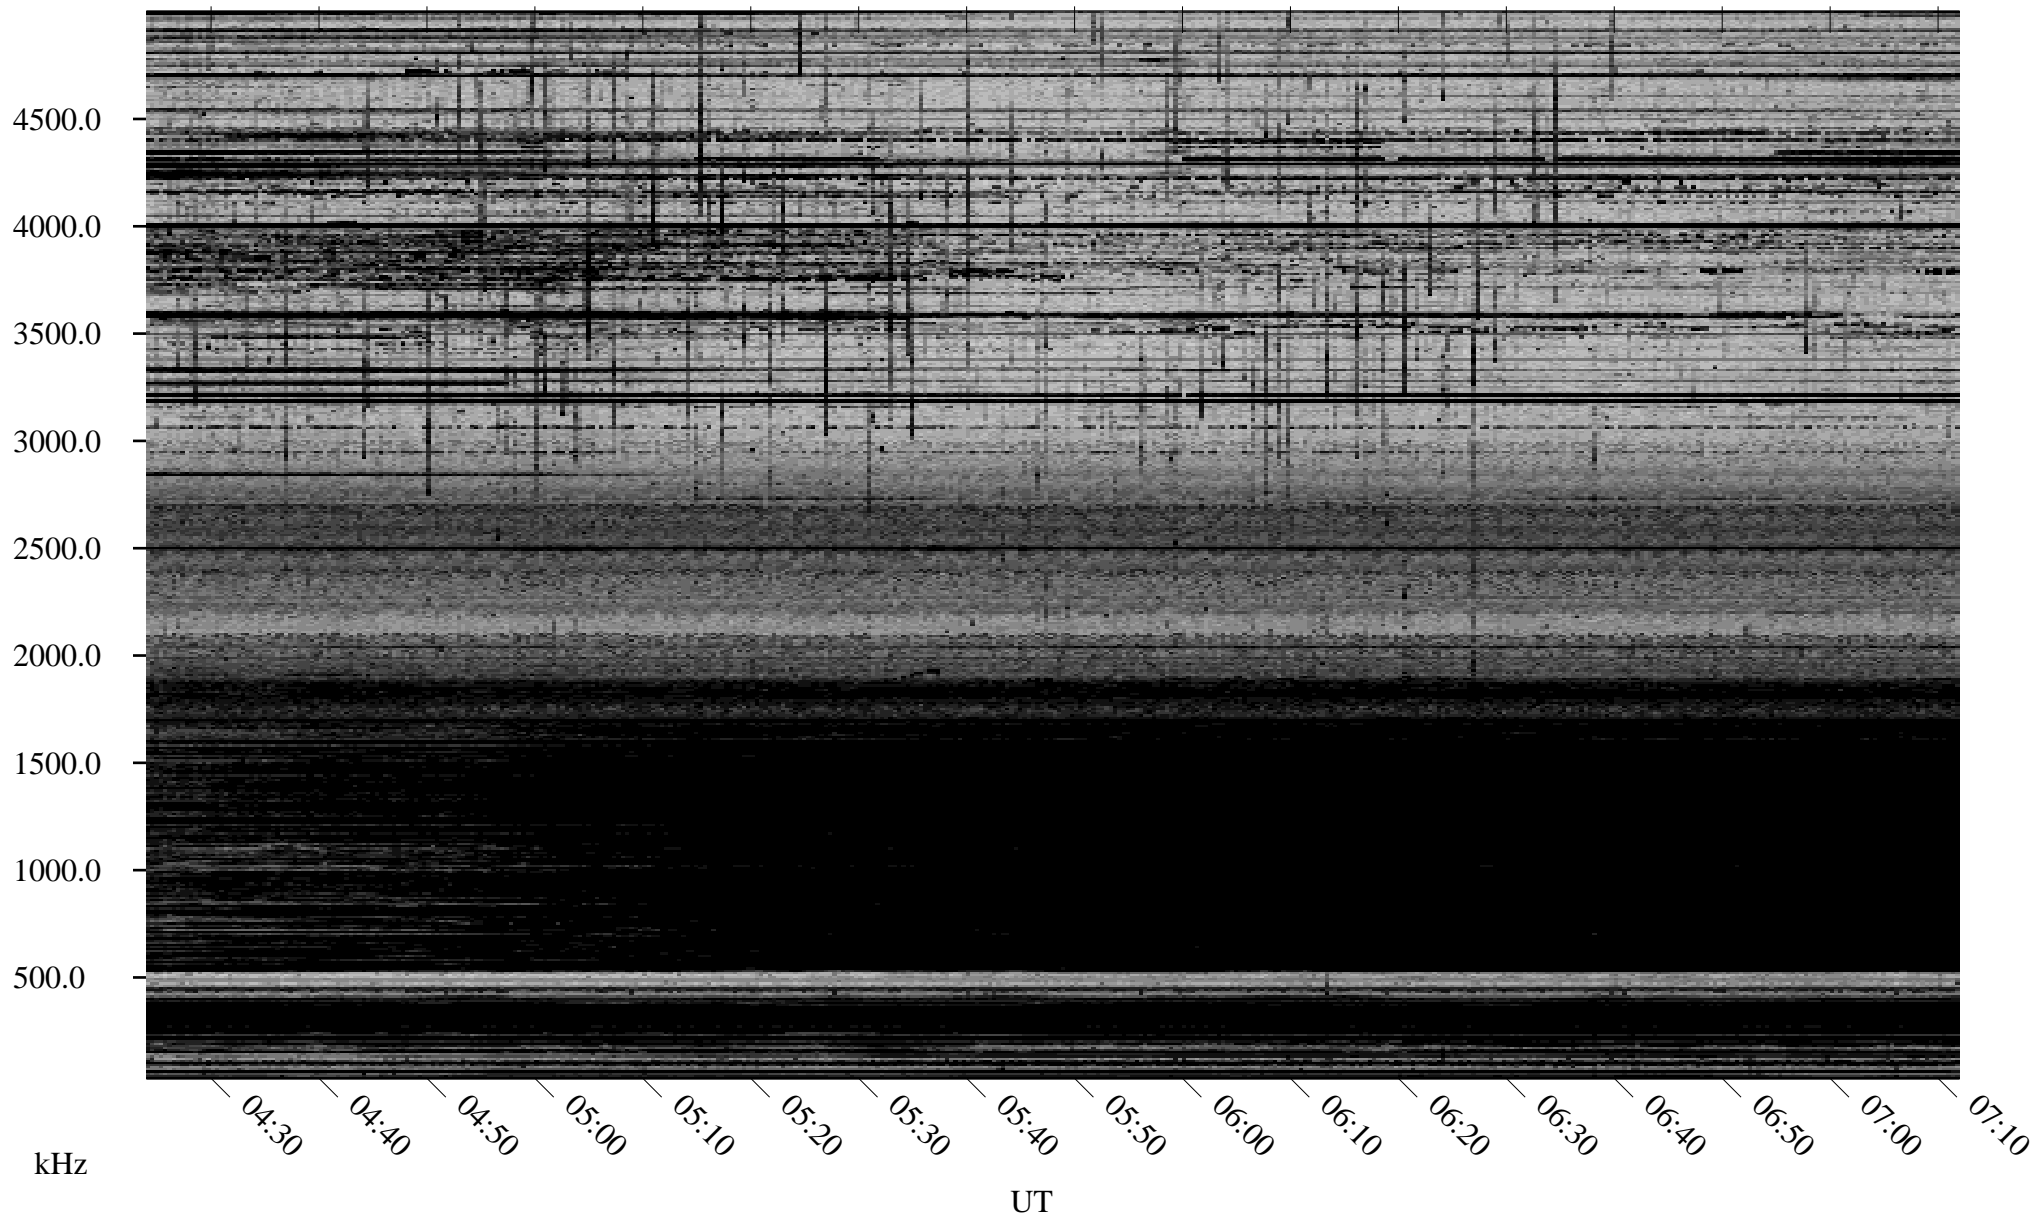

01/28/2006 Churchill, Manitoba

Linear Scale Black = 161 White = 15

ch06028l.r00m max_12

Page 1

01/28/2006 Churchill, Manitoba

Linear Scale Black = 161 White = 15

ch06028l.r00m max_12

Page 2

01/29/2006 Churchill, Manitoba

Linear Scale Black = 161 White = 15

ch06028l.r00m max_12

Page 3

01/29/2006 Churchill, Manitoba

Linear Scale Black = 161 White = 15

ch06028l.r00m max_12

Page 4

01/29/2006 Churchill, Manitoba

Linear Scale Black = 161 White = 15

ch06028l.r00m max_12

Page 5

01/29/2006 Churchill, Manitoba

Linear Scale Black = 161 White = 15

ch06028l.r00m max_12

Page 6

01/29/2006 Churchill, Manitoba

Linear Scale Black = 161 White = 15

ch06028l.r00m max_12

Page 7

01/29/2006 Churchill, Manitoba

Linear Scale Black = 161 White = 15

ch06028l.r00m max_12