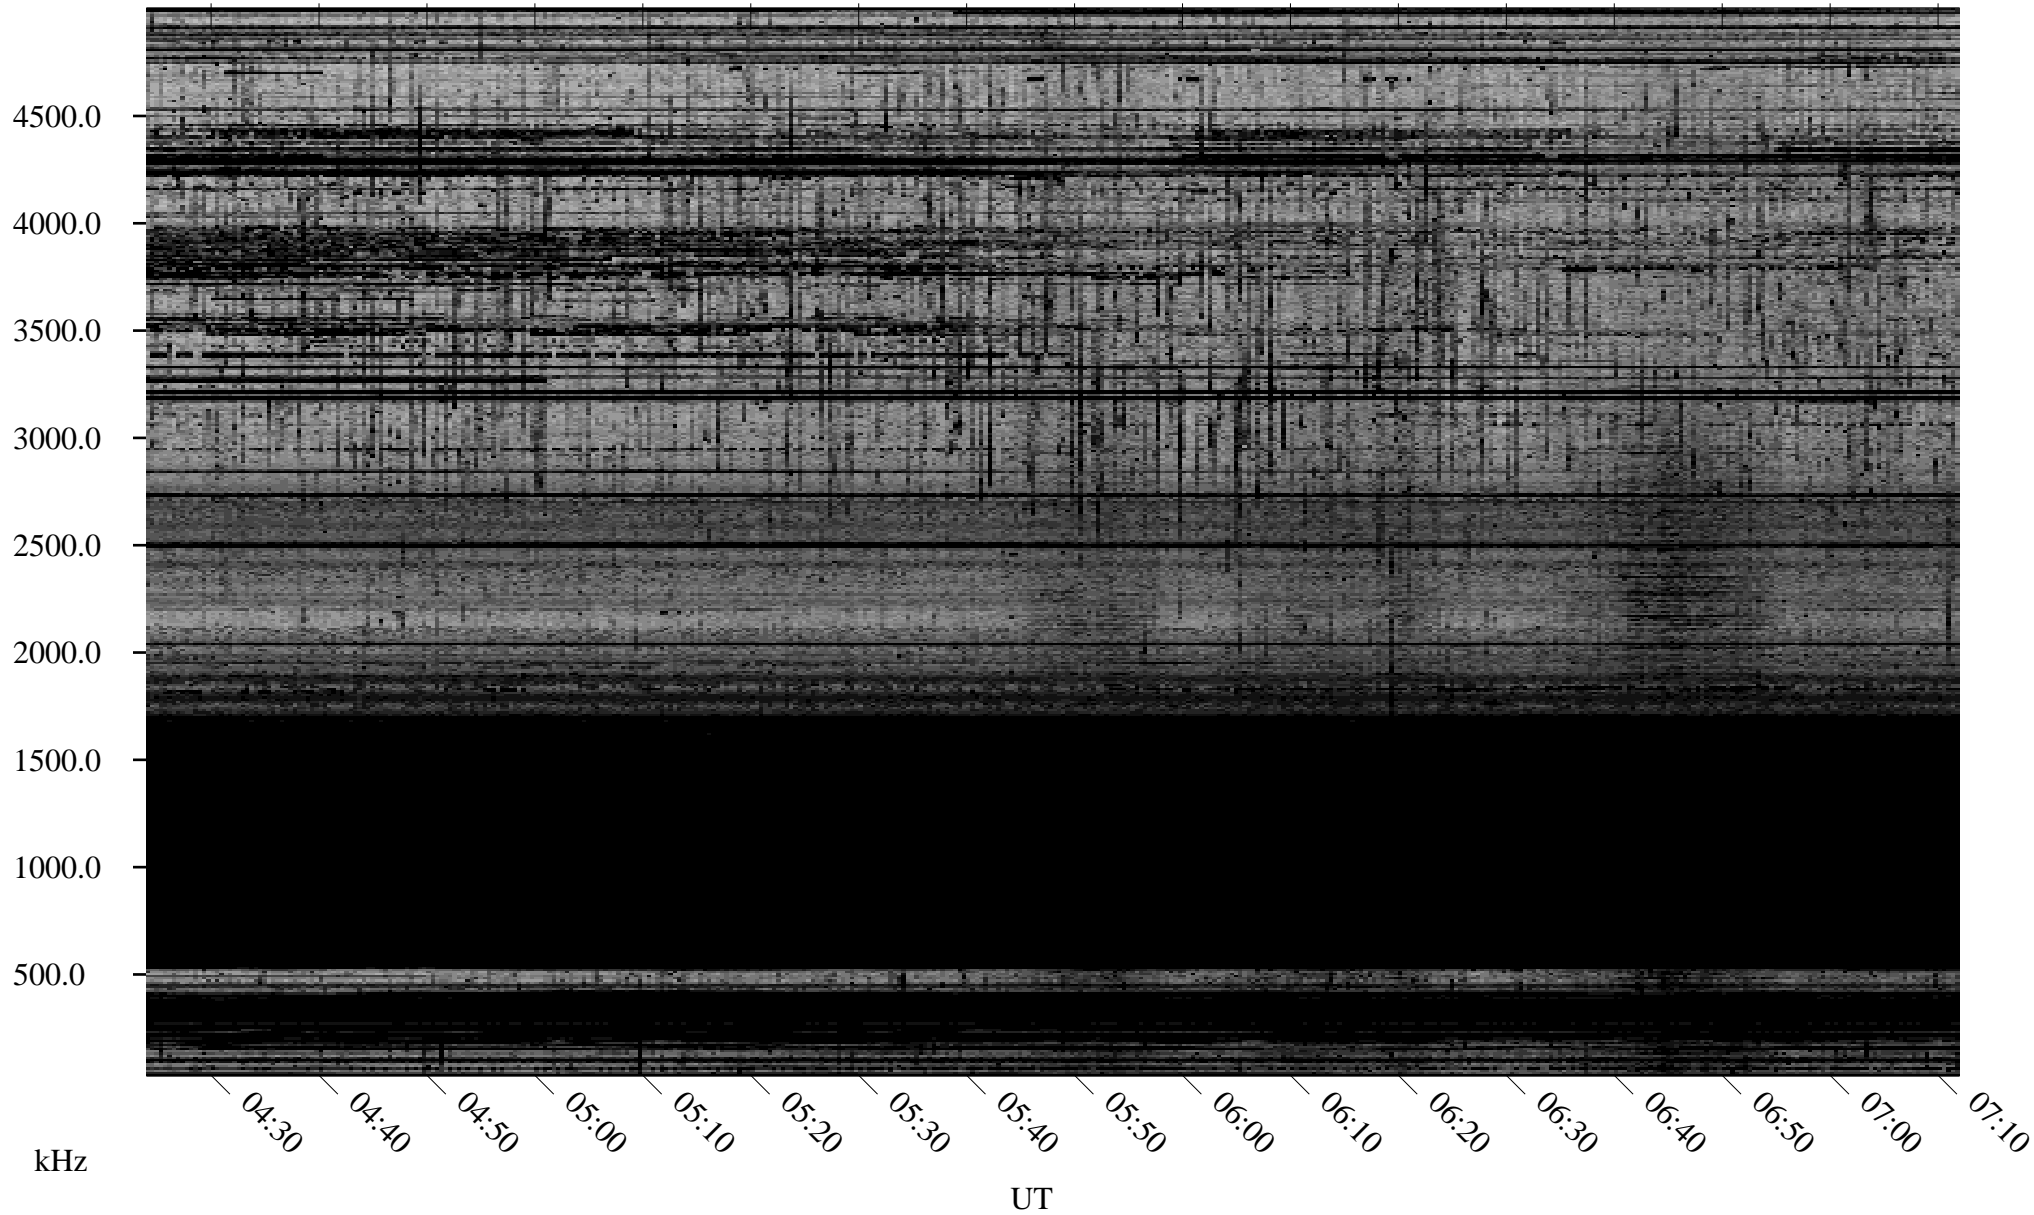

01/29/2006 Churchill, Manitoba

Linear Scale Black = 161 White = 15

ch06029l.r00m max_12

Page 1

01/29/2006 Churchill, Manitoba

Linear Scale Black = 161 White = 15

ch06029l.r00m max_12

Page 2

01/30/2006 Churchill, Manitoba

Linear Scale Black = 161 White = 15

ch06029l.r00m max_12

Page 3

01/30/2006 Churchill, Manitoba

Linear Scale Black = 161 White = 15

ch06029l.r00m max_12

Page 4

01/30/2006 Churchill, Manitoba

Linear Scale Black = 161 White = 15

ch06029l.r00m max_12

Page 5

01/30/2006 Churchill, Manitoba

Linear Scale Black = 161 White = 15

ch06029l.r00m max_12

Page 6

01/30/2006 Churchill, Manitoba

Linear Scale Black = 161 White = 15

ch06029l.r00m max_12

Page 7

01/30/2006 Churchill, Manitoba

Linear Scale Black = 161 White = 15

ch06029l.r00m max_12