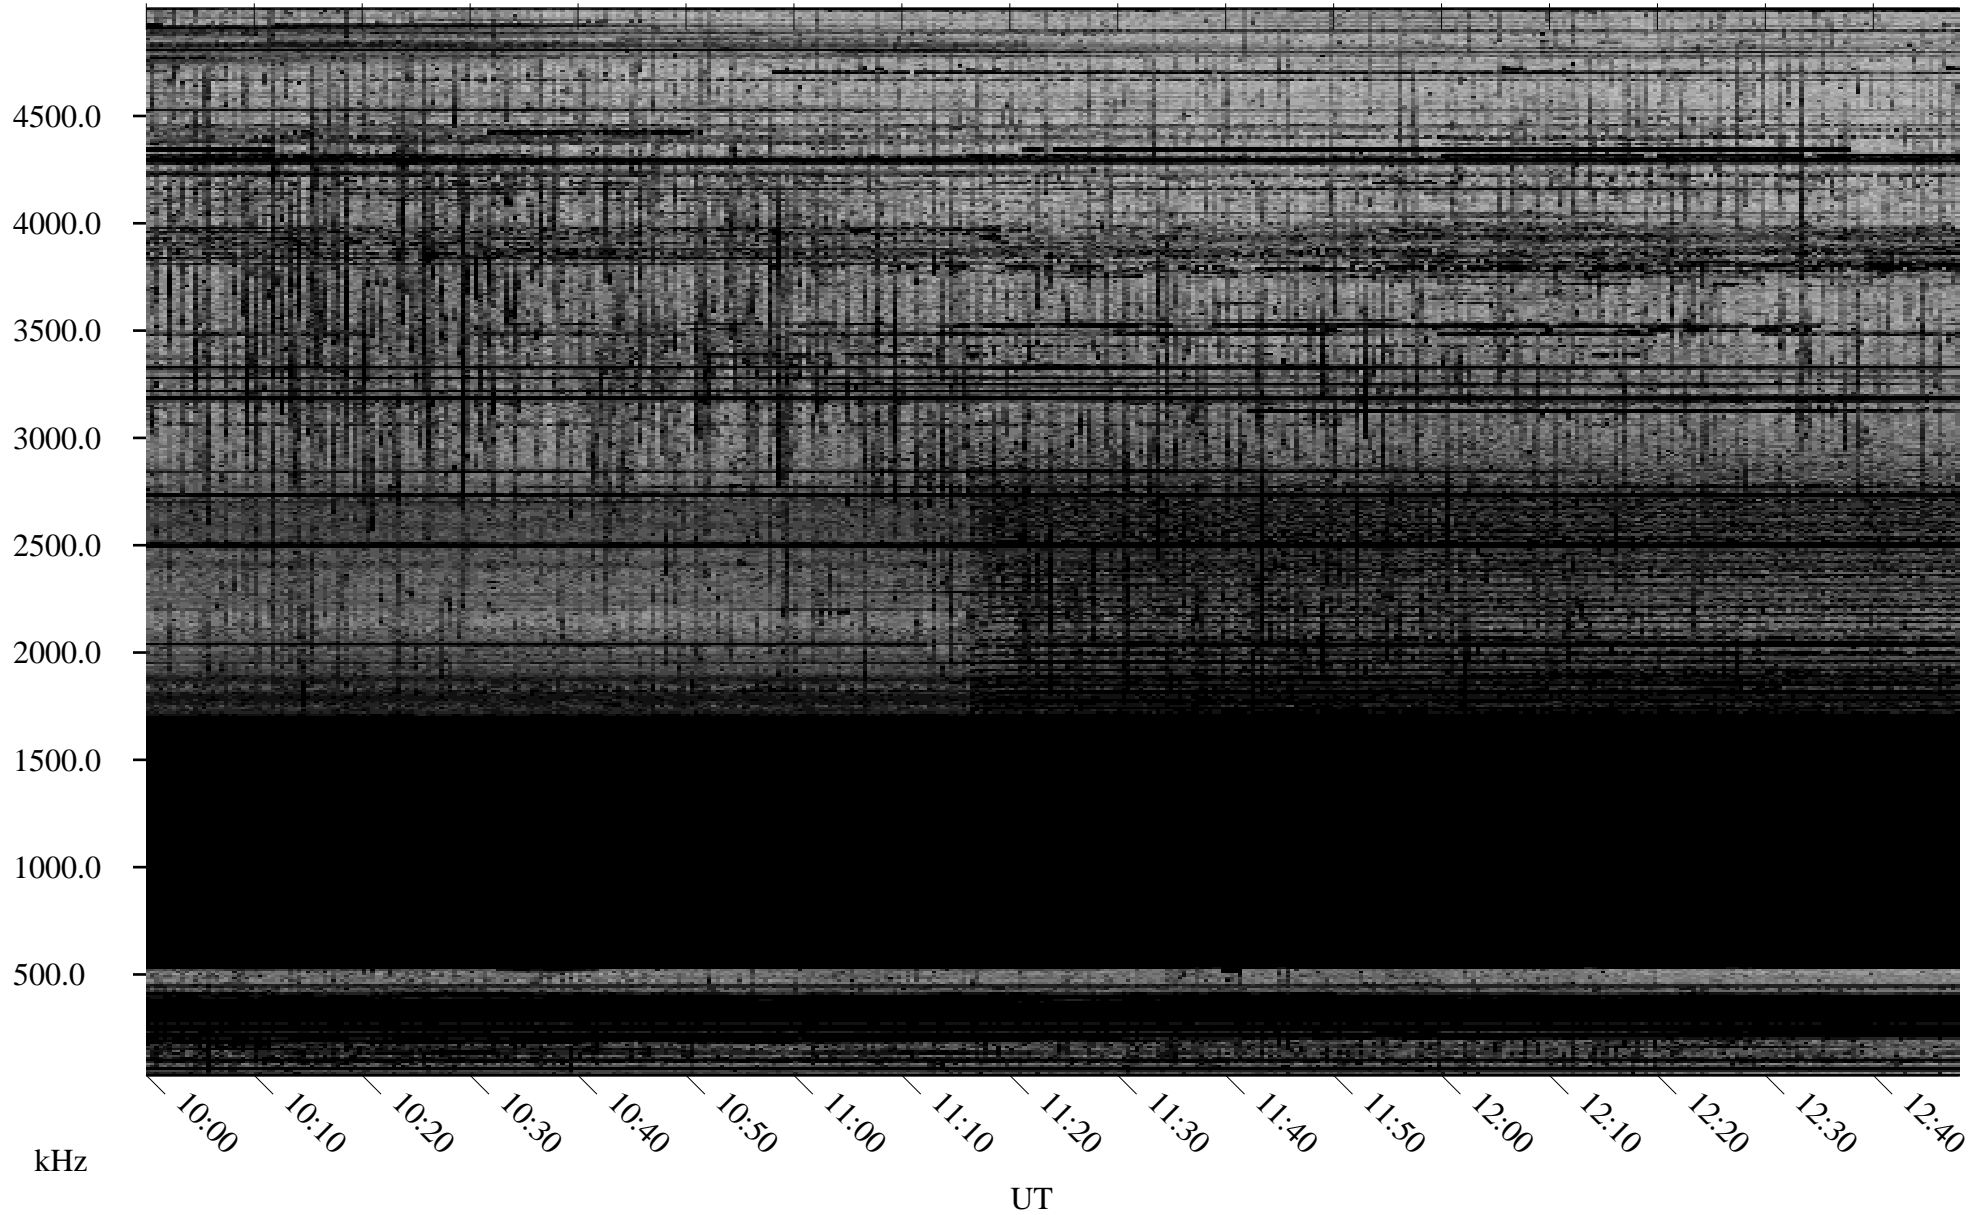

01/29/2006 Churchill, Manitoba

Linear Scale Black = 161 White = 15

ch06029l.r00m max_12

Page 1

01/29/2006 Churchill, Manitoba

Linear Scale Black = 161 White = 15

ch06029l.r00m max_12

Page 2

01/30/2006 Churchill, Manitoba

Linear Scale Black = 161 White = 15

ch06029l.r00m max_12

Page 3

01/30/2006 Churchill, Manitoba

Linear Scale Black = 161 White = 15

ch06029l.r00m max_12

Page 4

01/30/2006 Churchill, Manitoba

Linear Scale Black = 161 White = 15

ch06029l.r00m max_12

Page 5

01/30/2006 Churchill, Manitoba

Linear Scale Black = 161 White = 15

ch06029l.r00m max_12

Page 6

01/30/2006 Churchill, Manitoba

Linear Scale Black = 161 White = 15

ch06029l.r00m max_12

Page 7

01/30/2006 Churchill, Manitoba

Linear Scale Black = 161 White = 15

ch06029l.r00m max_12