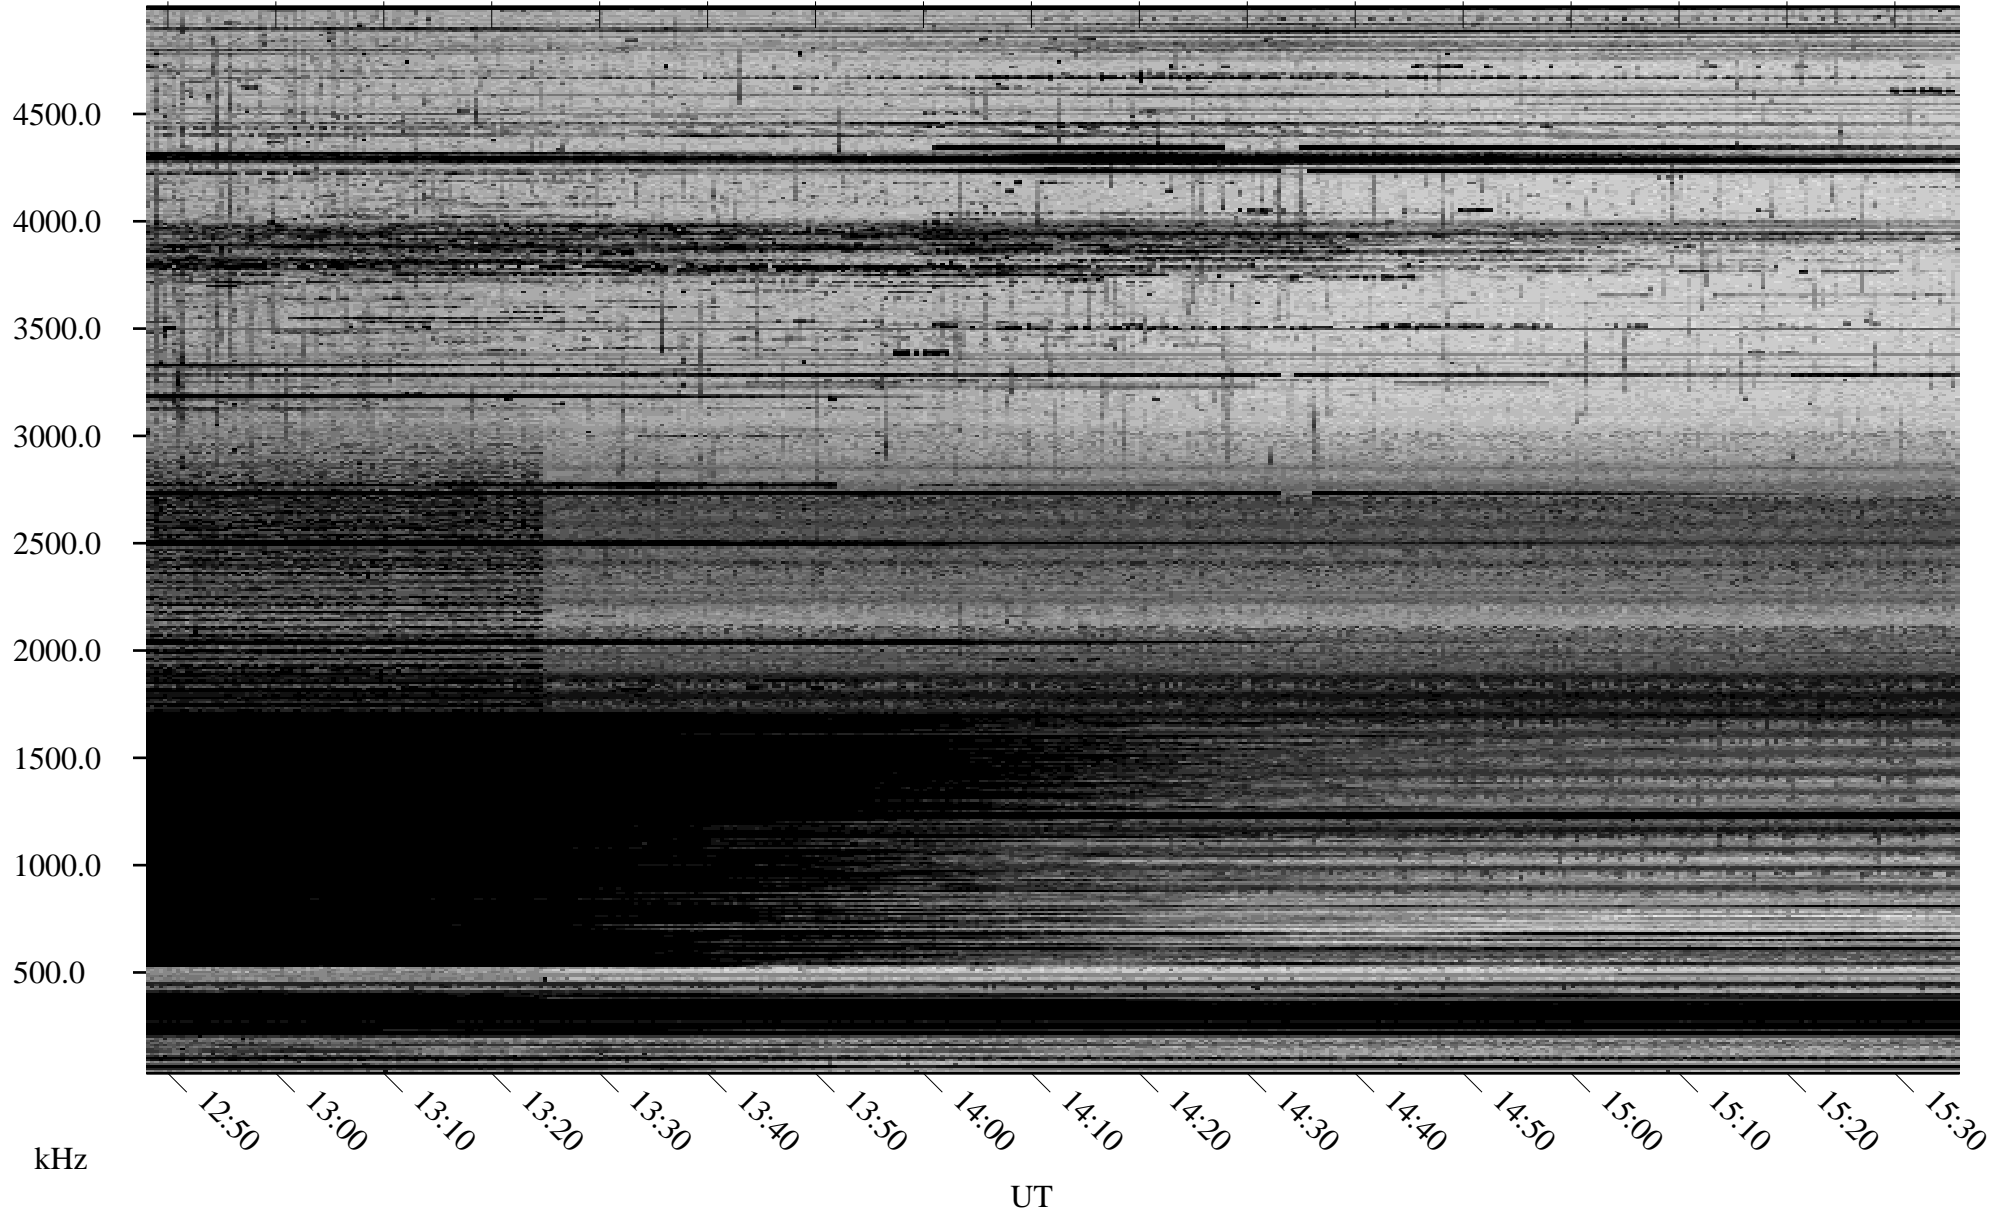

01/29/2006 Churchill, Manitoba

Linear Scale Black = 161 White = 15

ch06029l.r00m max_12

Page 1

01/29/2006 Churchill, Manitoba

Linear Scale Black = 161 White = 15

ch06029l.r00m max_12

Page 2

01/30/2006 Churchill, Manitoba

Linear Scale Black = 161 White = 15

ch06029l.r00m max_12

Page 3

01/30/2006 Churchill, Manitoba

Linear Scale Black = 161 White = 15

ch06029l.r00m max_12

Page 4

01/30/2006 Churchill, Manitoba

Linear Scale Black = 161 White = 15

ch06029l.r00m max_12

Page 5

01/30/2006 Churchill, Manitoba

Linear Scale Black = 161 White = 15

ch06029l.r00m max_12

Page 6

01/30/2006 Churchill, Manitoba

Linear Scale Black = 161 White = 15

ch06029l.r00m max_12

Page 7

01/30/2006 Churchill, Manitoba

Linear Scale Black = 161 White = 15

ch06029l.r00m max_12