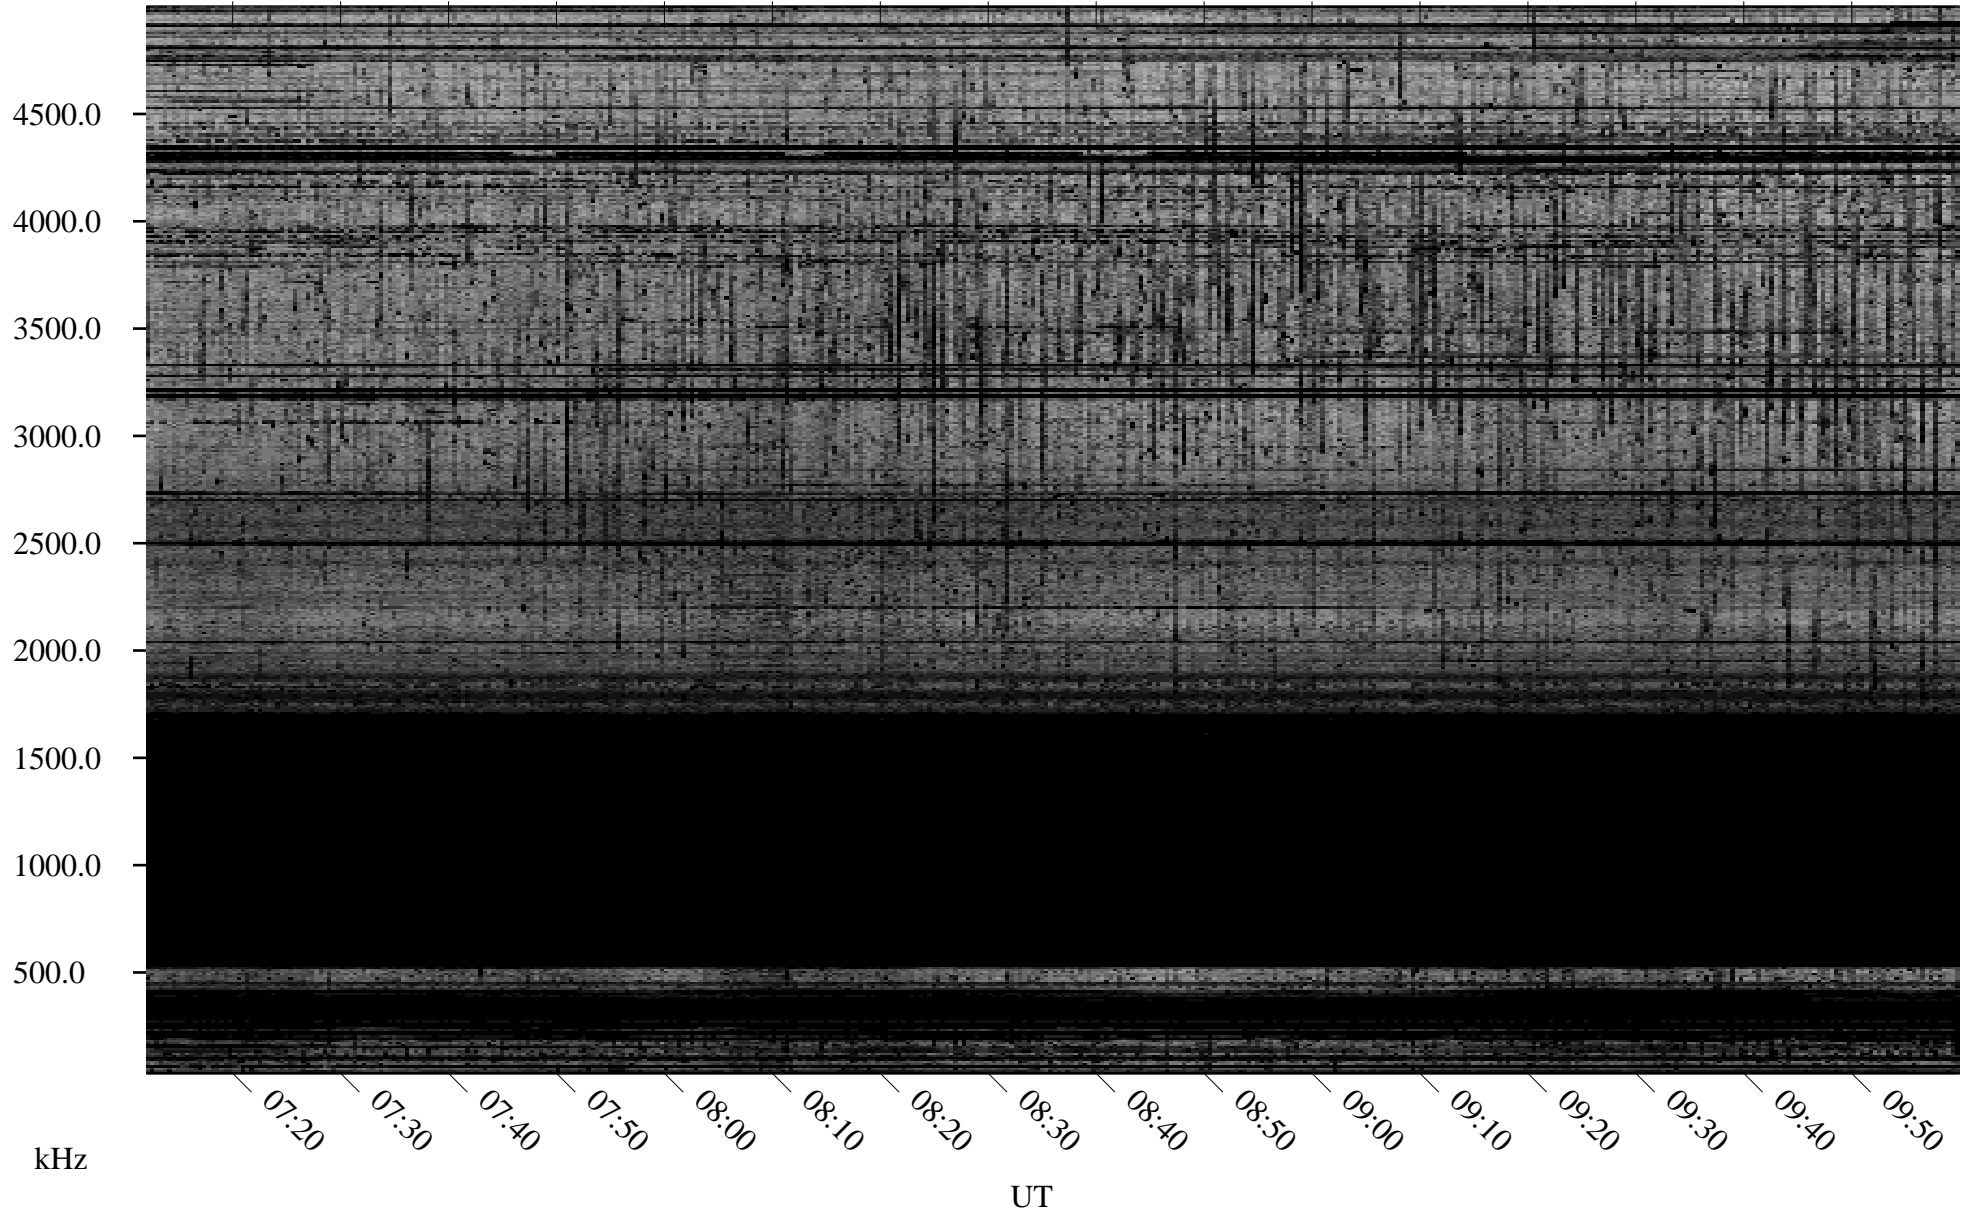

01/29/2006 Churchill, Manitoba

Linear Scale Black = 161 White = 15

ch06029l.r00m max_12

Page 1

01/29/2006 Churchill, Manitoba

Linear Scale Black = 161 White = 15

ch06029l.r00m max_12

Page 2

01/30/2006 Churchill, Manitoba

Linear Scale Black = 161 White = 15

ch06029l.r00m max_12

Page 3

01/30/2006 Churchill, Manitoba

Linear Scale Black = 161 White = 15

ch06029l.r00m max_12

Page 4

01/30/2006 Churchill, Manitoba

Linear Scale Black = 161 White = 15

ch06029l.r00m max_12

Page 5

01/30/2006 Churchill, Manitoba

Linear Scale Black = 161 White = 15

ch06029l.r00m max_12

Page 6

01/30/2006 Churchill, Manitoba

Linear Scale Black = 161 White = 15

ch06029l.r00m max_12

Page 7

01/30/2006 Churchill, Manitoba

Linear Scale Black = 161 White = 15

ch06029l.r00m max_12