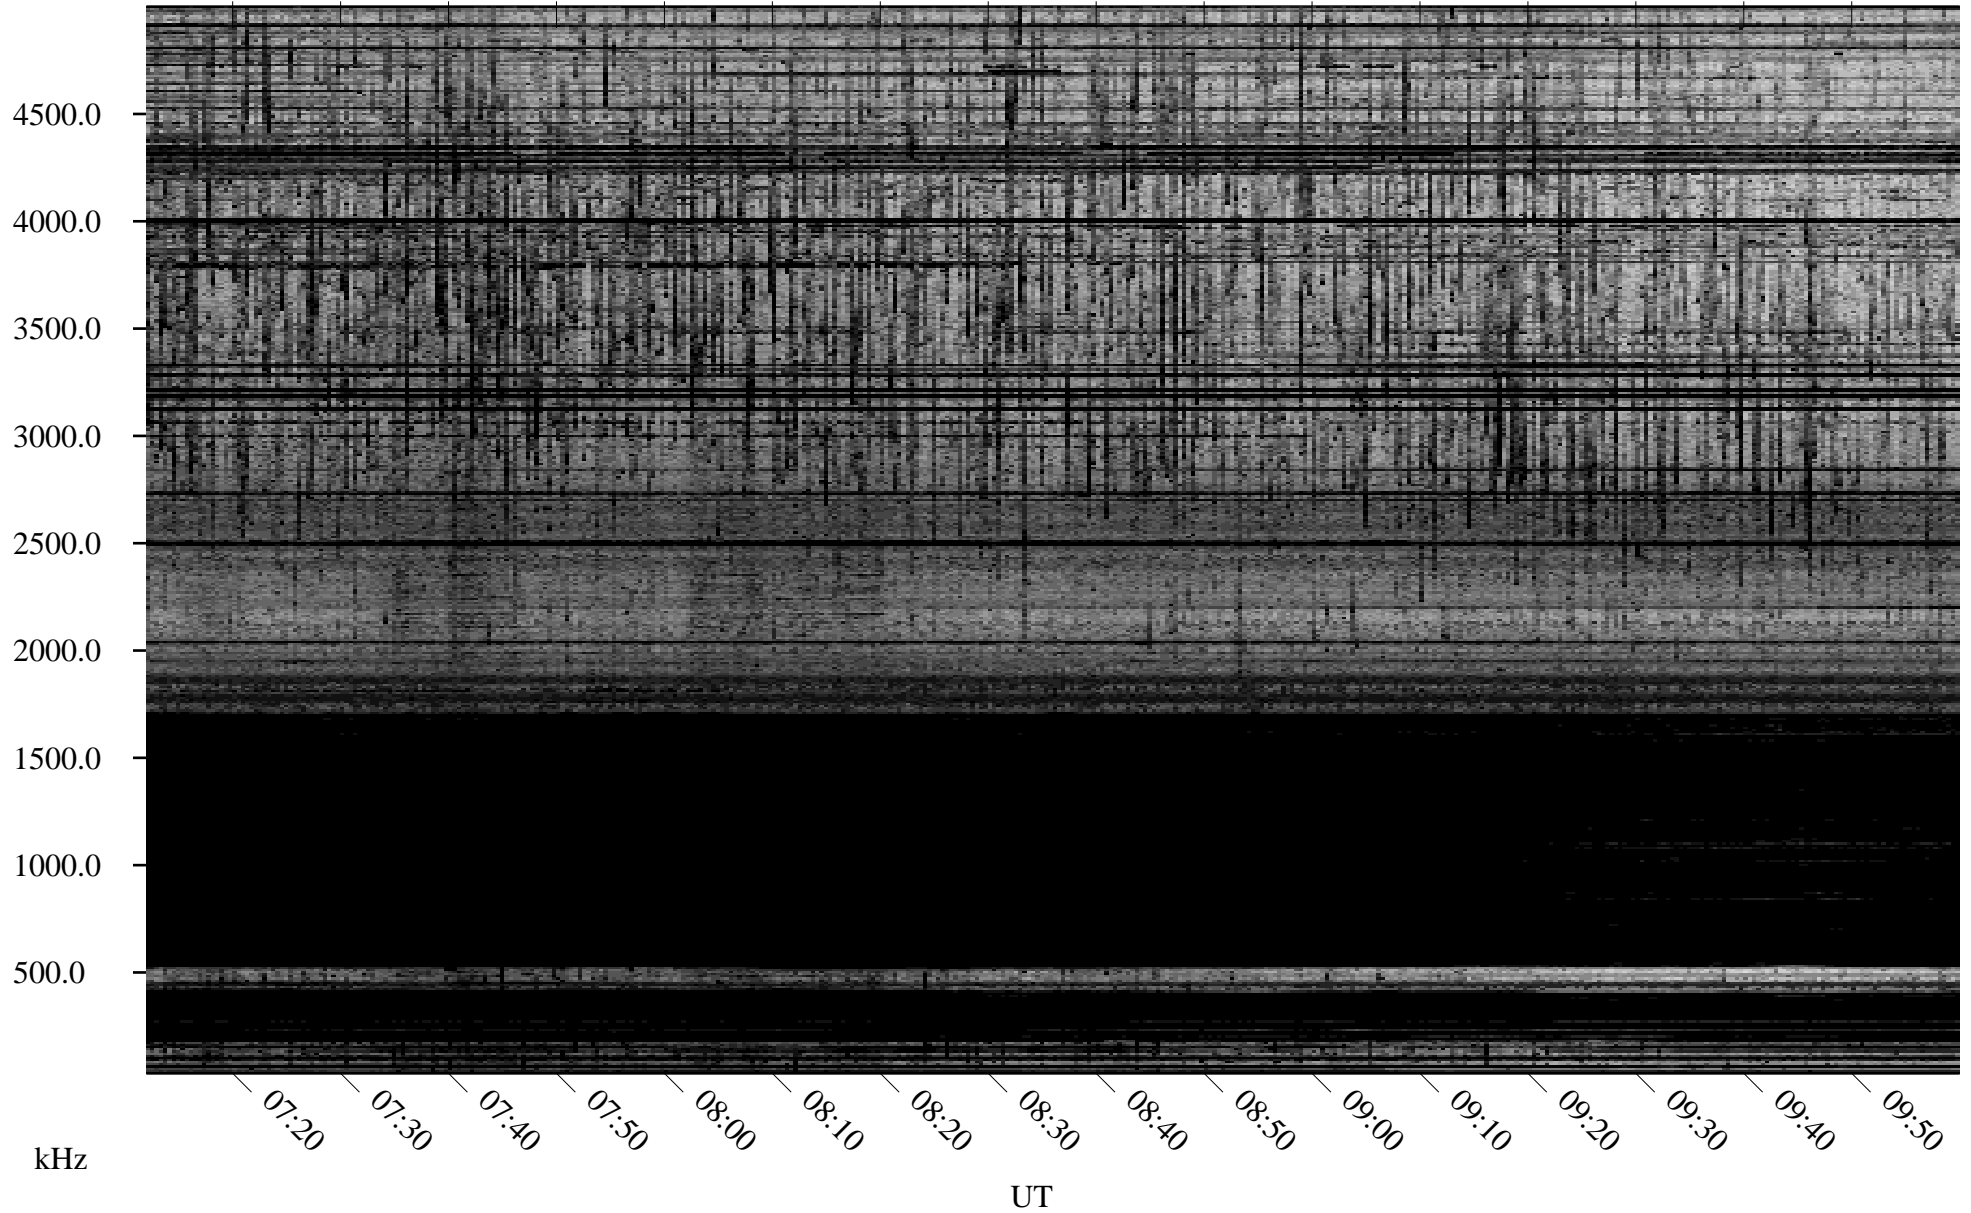

01/30/2006 Churchill, Manitoba

Linear Scale Black = 161 White = 15

ch06030l.r00m max_12

Page 1

01/30/2006 Churchill, Manitoba

Linear Scale Black = 161 White = 15

ch06030l.r00m max_12

Page 2

01/31/2006 Churchill, Manitoba

Linear Scale Black = 161 White = 15

ch06030l.r00m max_12

Page 3

01/31/2006 Churchill, Manitoba

Linear Scale Black = 161 White = 15

ch06030l.r00m max_12

Page 4

01/31/2006 Churchill, Manitoba

Linear Scale Black = 161 White = 15

ch06030l.r00m max_12

Page 5

01/31/2006 Churchill, Manitoba

Linear Scale Black = 161 White = 15

ch06030l.r00m max_12

Page 6

01/31/2006 Churchill, Manitoba

Linear Scale Black = 161 White = 15

ch06030l.r00m max_12

Page 7

01/31/2006 Churchill, Manitoba

Linear Scale Black = 161 White = 15

ch06030l.r00m max_12