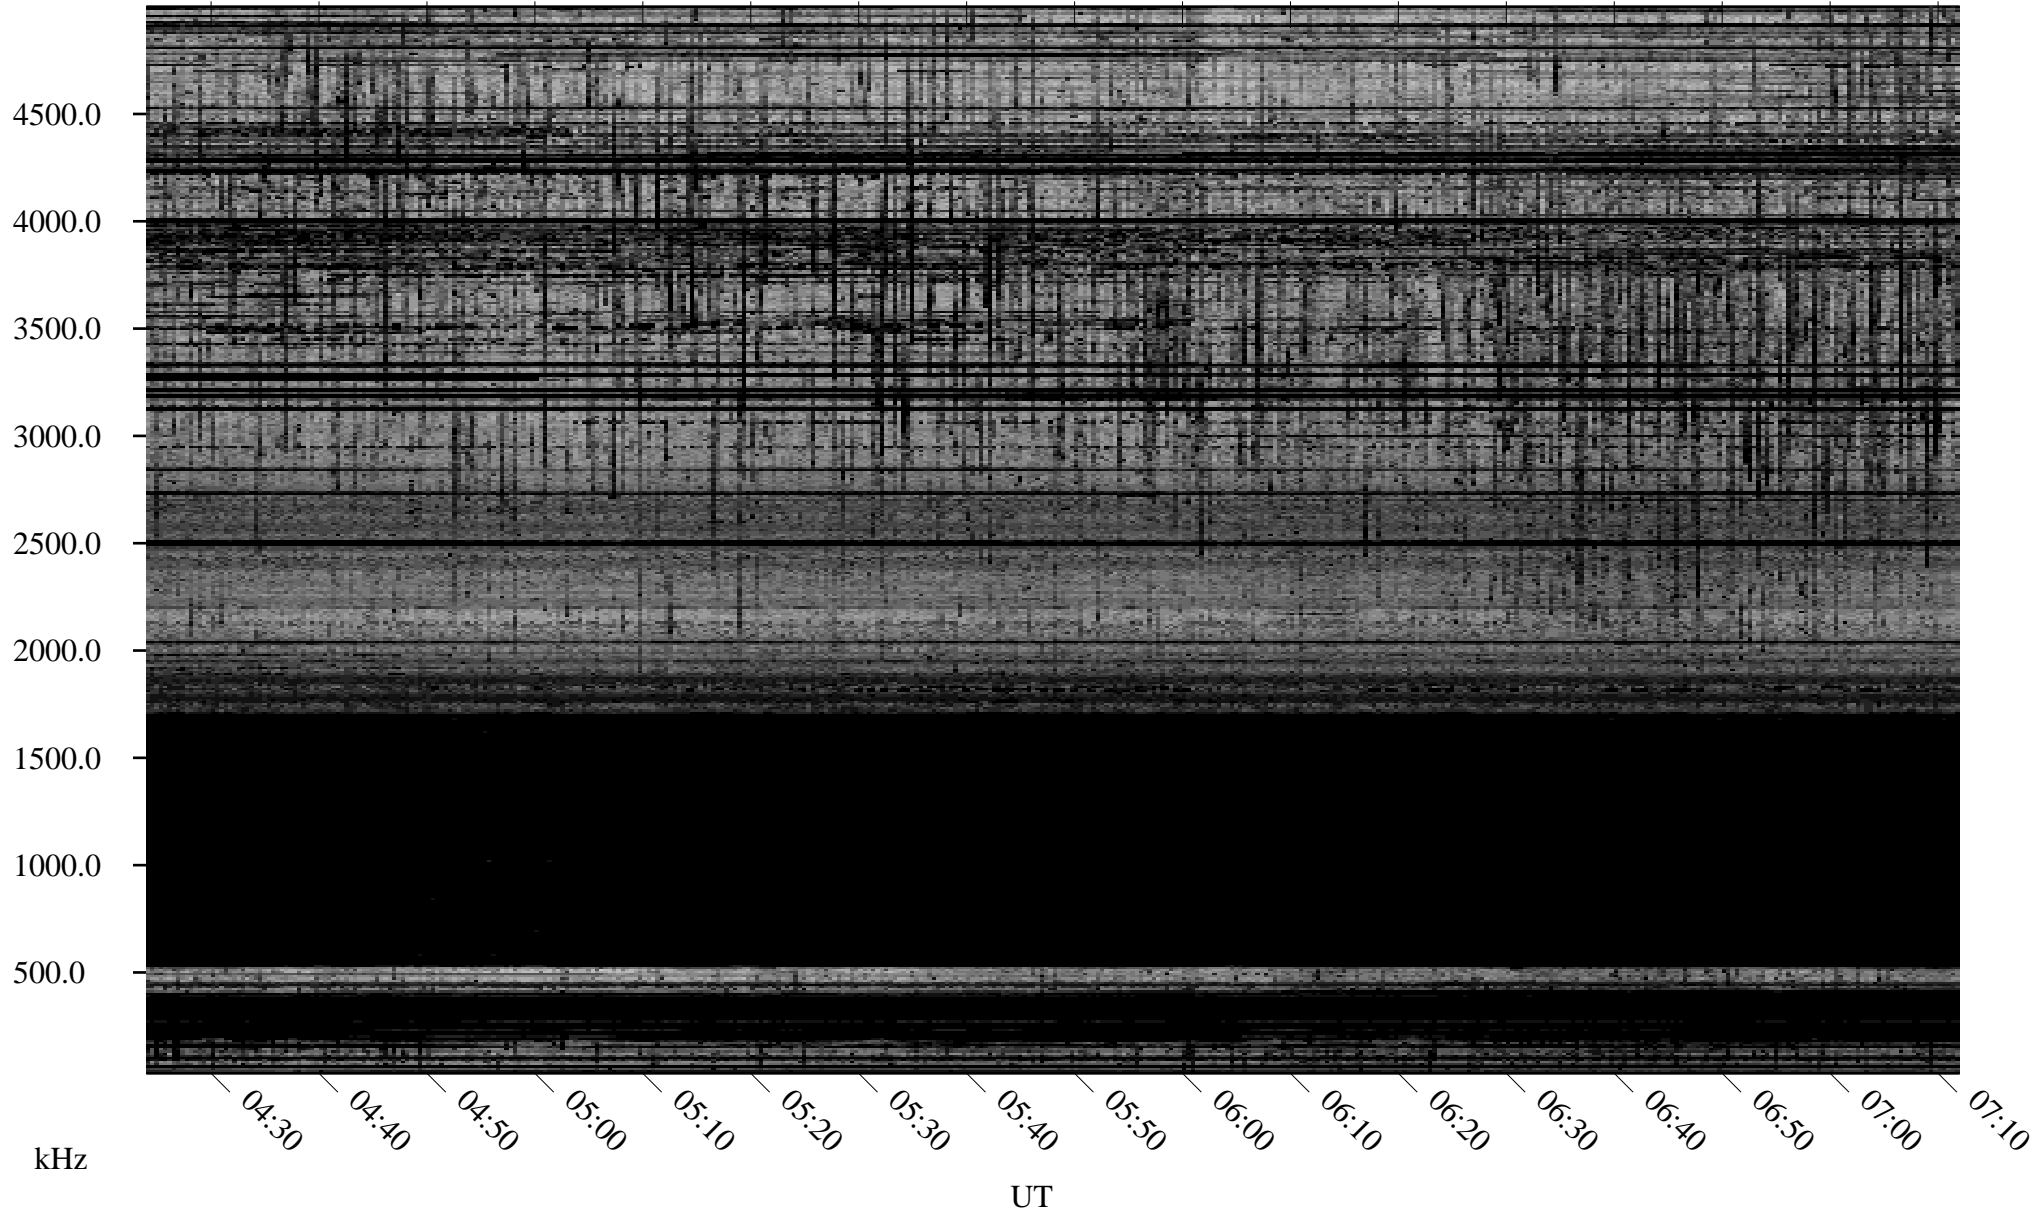

01/30/2006 Churchill, Manitoba

Linear Scale Black = 161 White = 15

ch06030l.r00m max_12

Page 1

01/30/2006 Churchill, Manitoba

Linear Scale Black = 161 White = 15

ch06030l.r00m max_12

Page 2

01/31/2006 Churchill, Manitoba

Linear Scale Black = 161 White = 15

ch06030l.r00m max_12

Page 3

01/31/2006 Churchill, Manitoba

Linear Scale Black = 161 White = 15

ch06030l.r00m max_12

Page 4

01/31/2006 Churchill, Manitoba

Linear Scale Black = 161 White = 15

ch06030l.r00m max_12

Page 5

01/31/2006 Churchill, Manitoba

Linear Scale Black = 161 White = 15

ch06030l.r00m max_12

Page 6

01/31/2006 Churchill, Manitoba

Linear Scale Black = 161 White = 15

ch06030l.r00m max_12

Page 7

01/31/2006 Churchill, Manitoba

Linear Scale Black = 161 White = 15

ch06030l.r00m max_12