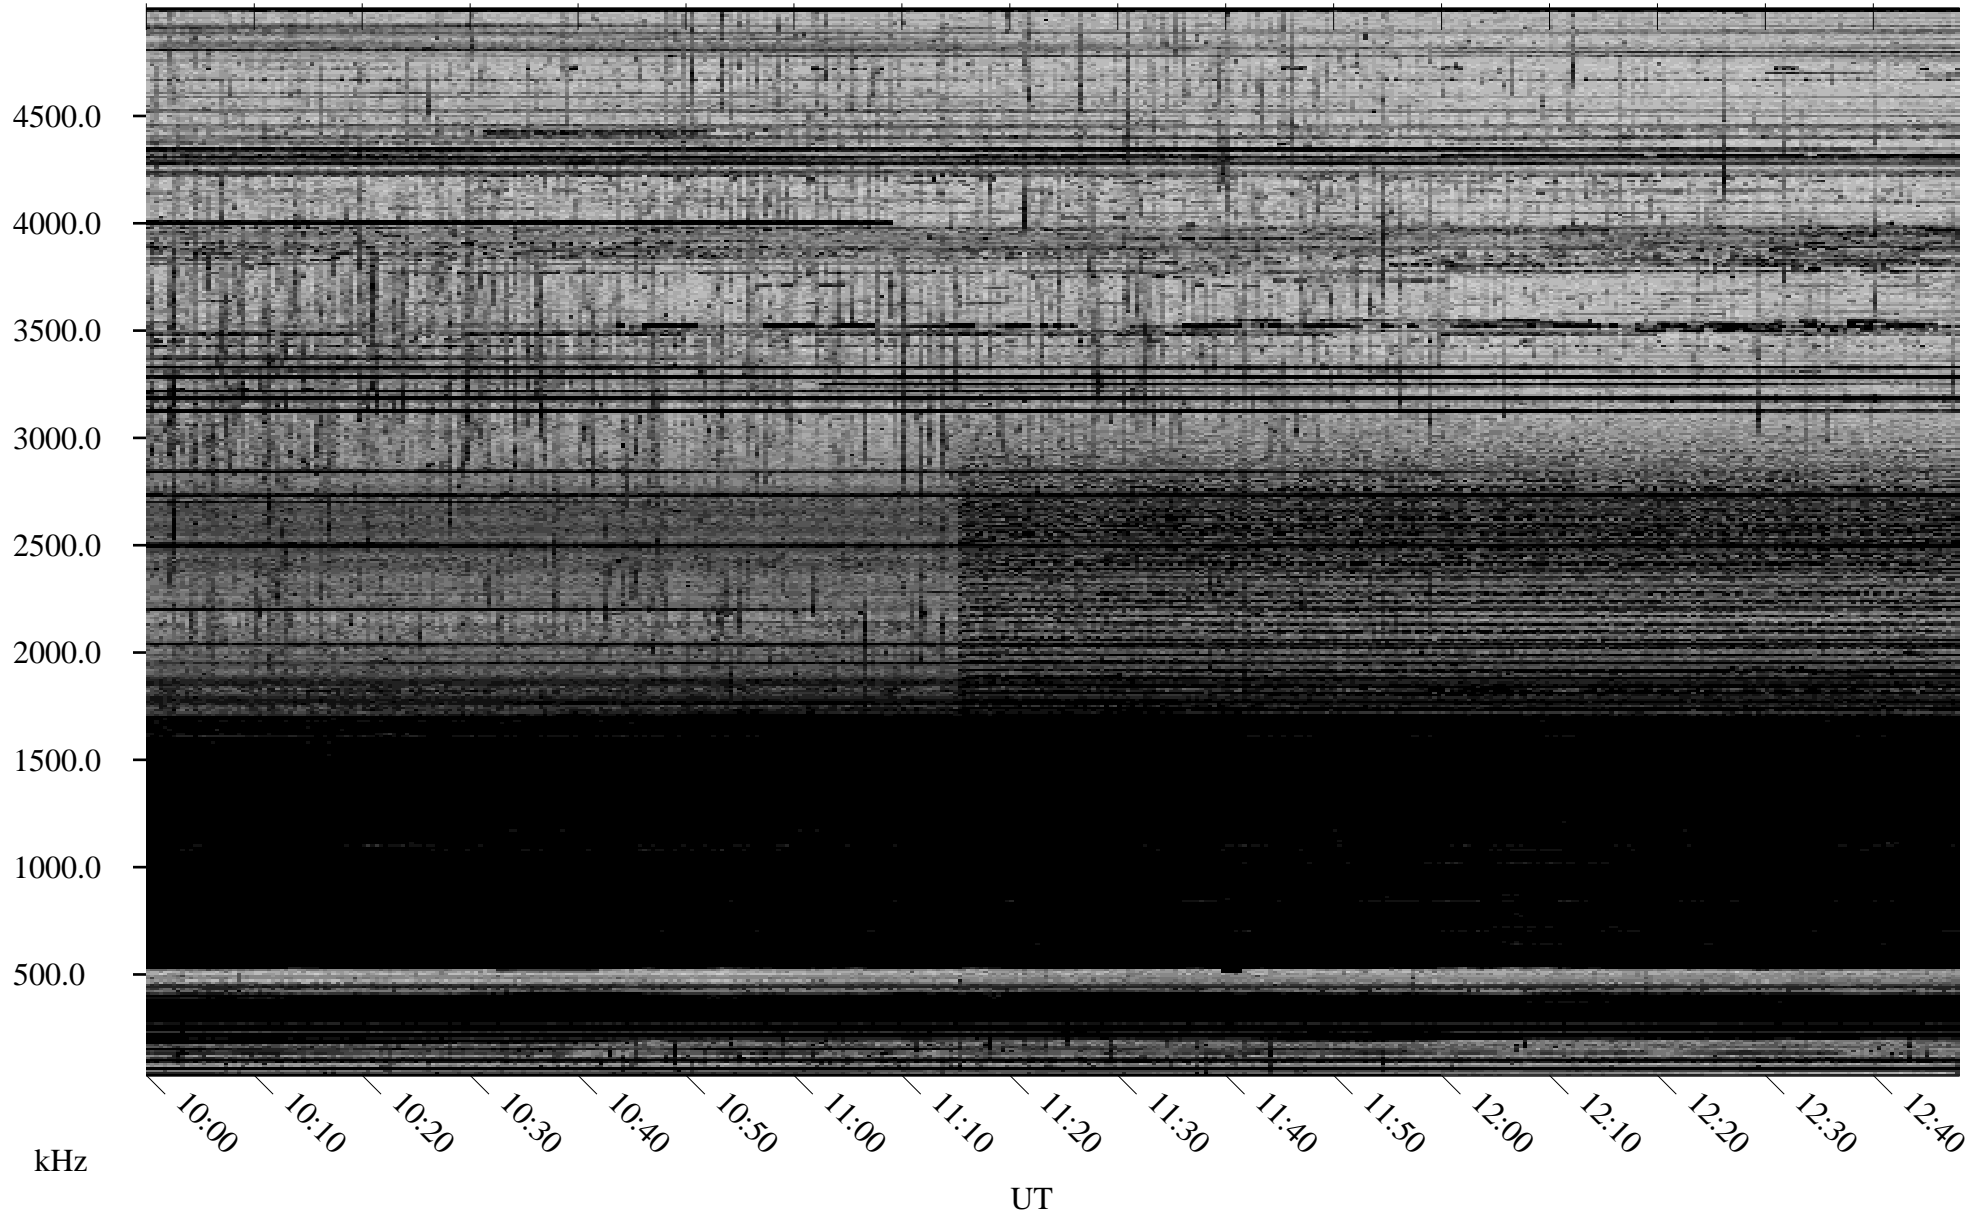

01/30/2006 Churchill, Manitoba

Linear Scale Black = 161 White = 15

ch06030l.r00m max_12

Page 1

01/30/2006 Churchill, Manitoba

Linear Scale Black = 161 White = 15

ch06030l.r00m max_12

Page 2

01/31/2006 Churchill, Manitoba

Linear Scale Black = 161 White = 15

ch06030l.r00m max_12

Page 3

01/31/2006 Churchill, Manitoba

Linear Scale Black = 161 White = 15

ch06030l.r00m max_12

Page 4

01/31/2006 Churchill, Manitoba

Linear Scale Black = 161 White = 15

ch06030l.r00m max_12

Page 5

01/31/2006 Churchill, Manitoba

Linear Scale Black = 161 White = 15

ch06030l.r00m max_12

Page 6

01/31/2006 Churchill, Manitoba

Linear Scale Black = 161 White = 15

ch06030l.r00m max_12

Page 7

01/31/2006 Churchill, Manitoba

Linear Scale Black = 161 White = 15

ch06030l.r00m max_12