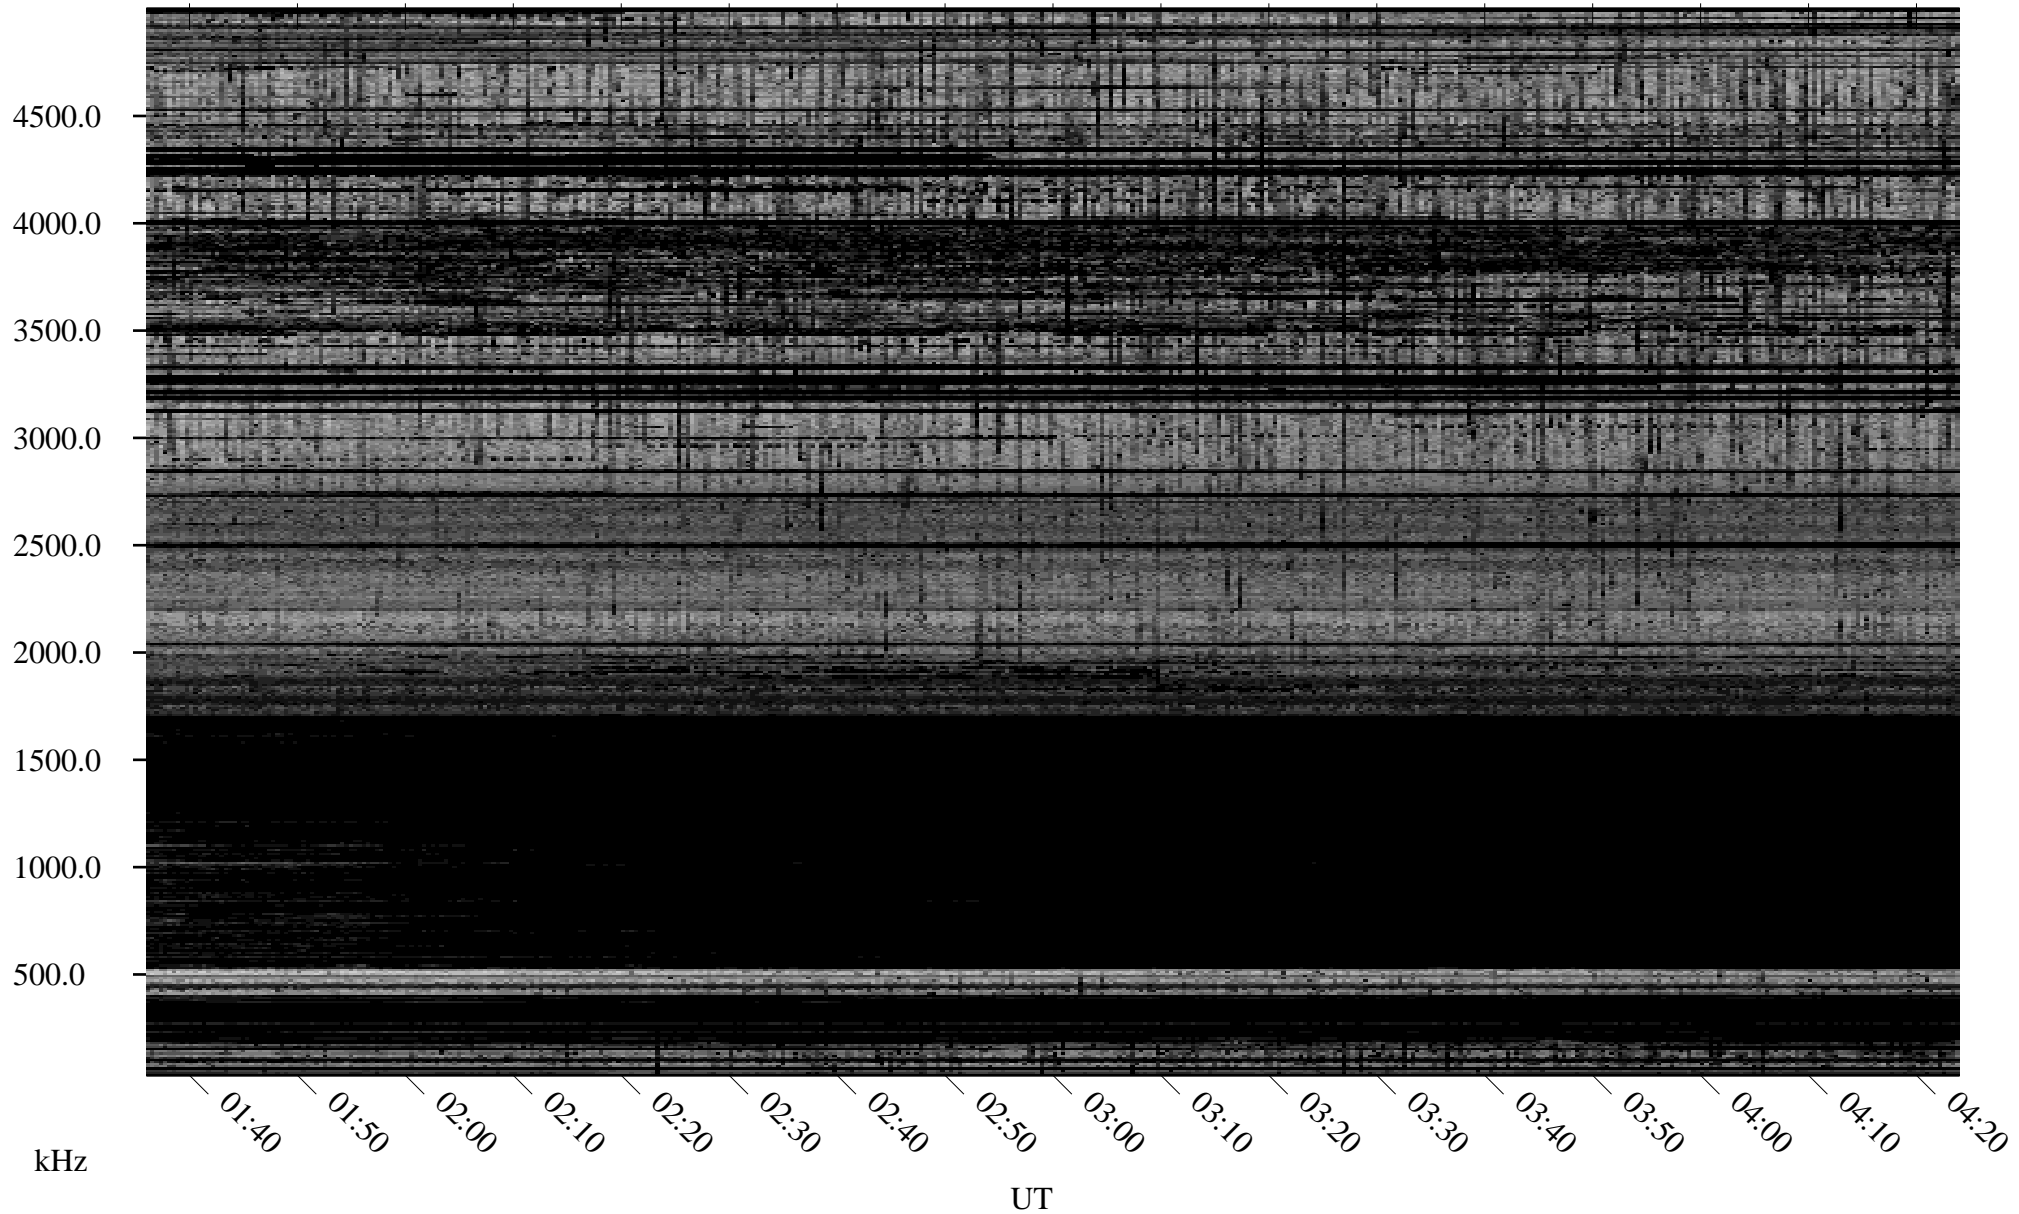

01/30/2006 Churchill, Manitoba

Linear Scale Black = 161 White = 15

ch06030l.r00m max_12

Page 1

01/30/2006 Churchill, Manitoba

Linear Scale Black = 161 White = 15

ch06030l.r00m max_12

Page 2

01/31/2006 Churchill, Manitoba

Linear Scale Black = 161 White = 15

ch06030l.r00m max_12

Page 3

01/31/2006 Churchill, Manitoba

Linear Scale Black = 161 White = 15

ch06030l.r00m max_12

Page 4

01/31/2006 Churchill, Manitoba

Linear Scale Black = 161 White = 15

ch06030l.r00m max_12

Page 5

01/31/2006 Churchill, Manitoba

Linear Scale Black = 161 White = 15

ch06030l.r00m max_12

Page 6

01/31/2006 Churchill, Manitoba

Linear Scale Black = 161 White = 15

ch06030l.r00m max_12

Page 7

01/31/2006 Churchill, Manitoba

Linear Scale Black = 161 White = 15

ch06030l.r00m max_12