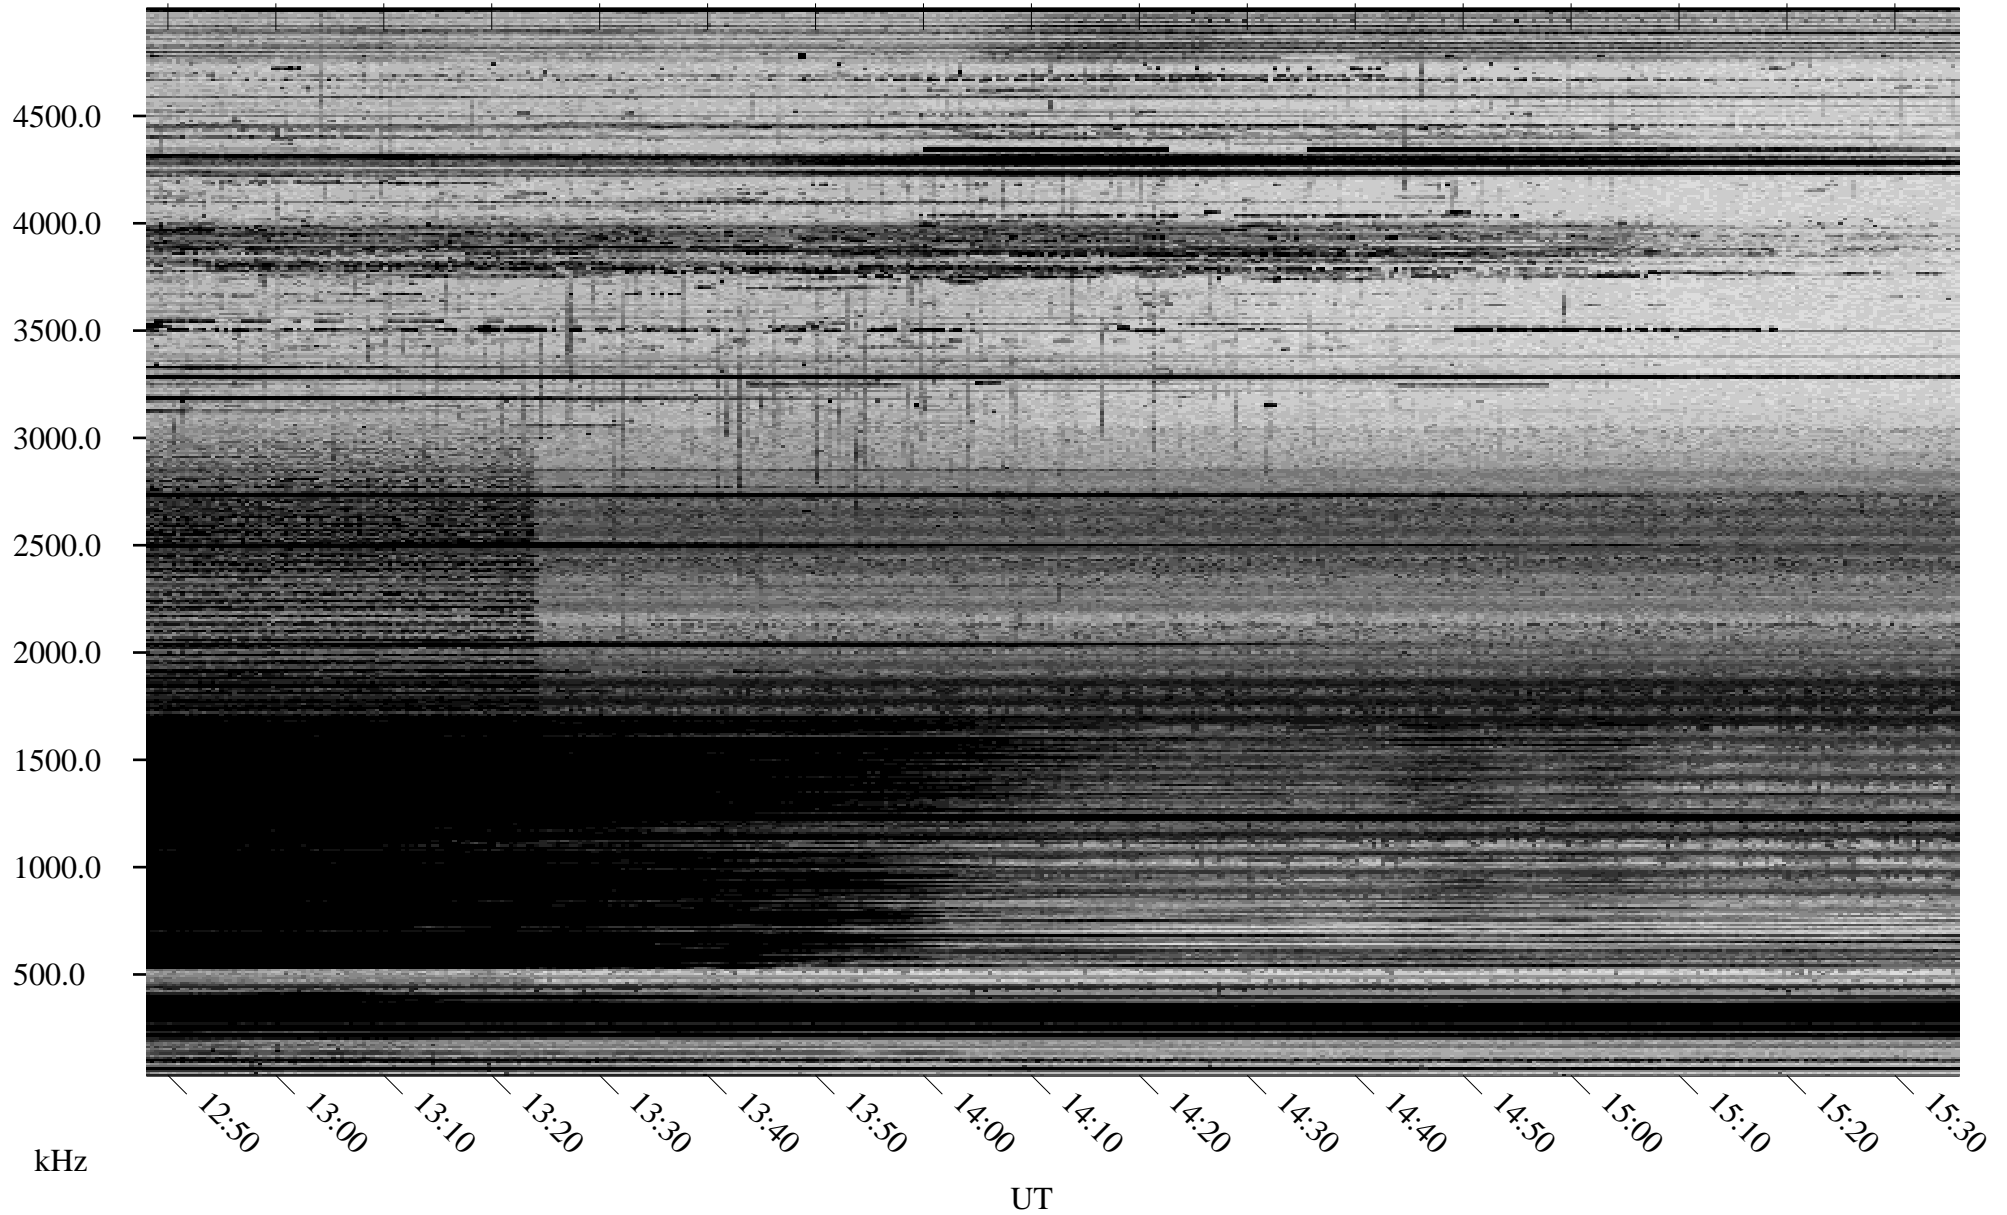

01/30/2006 Churchill, Manitoba

Linear Scale Black = 161 White = 15

ch06030l.r00m max_12

Page 1

01/30/2006 Churchill, Manitoba

Linear Scale Black = 161 White = 15

ch06030l.r00m max_12

Page 2

01/31/2006 Churchill, Manitoba

Linear Scale Black = 161 White = 15

ch06030l.r00m max_12

Page 3

01/31/2006 Churchill, Manitoba

Linear Scale Black = 161 White = 15

ch06030l.r00m max_12

Page 4

01/31/2006 Churchill, Manitoba

Linear Scale Black = 161 White = 15

ch06030l.r00m max_12

Page 5

01/31/2006 Churchill, Manitoba

Linear Scale Black = 161 White = 15

ch06030l.r00m max_12

Page 6

01/31/2006 Churchill, Manitoba

Linear Scale Black = 161 White = 15

ch06030l.r00m max_12

Page 7

01/31/2006 Churchill, Manitoba

Linear Scale Black = 161 White = 15

ch06030l.r00m max_12