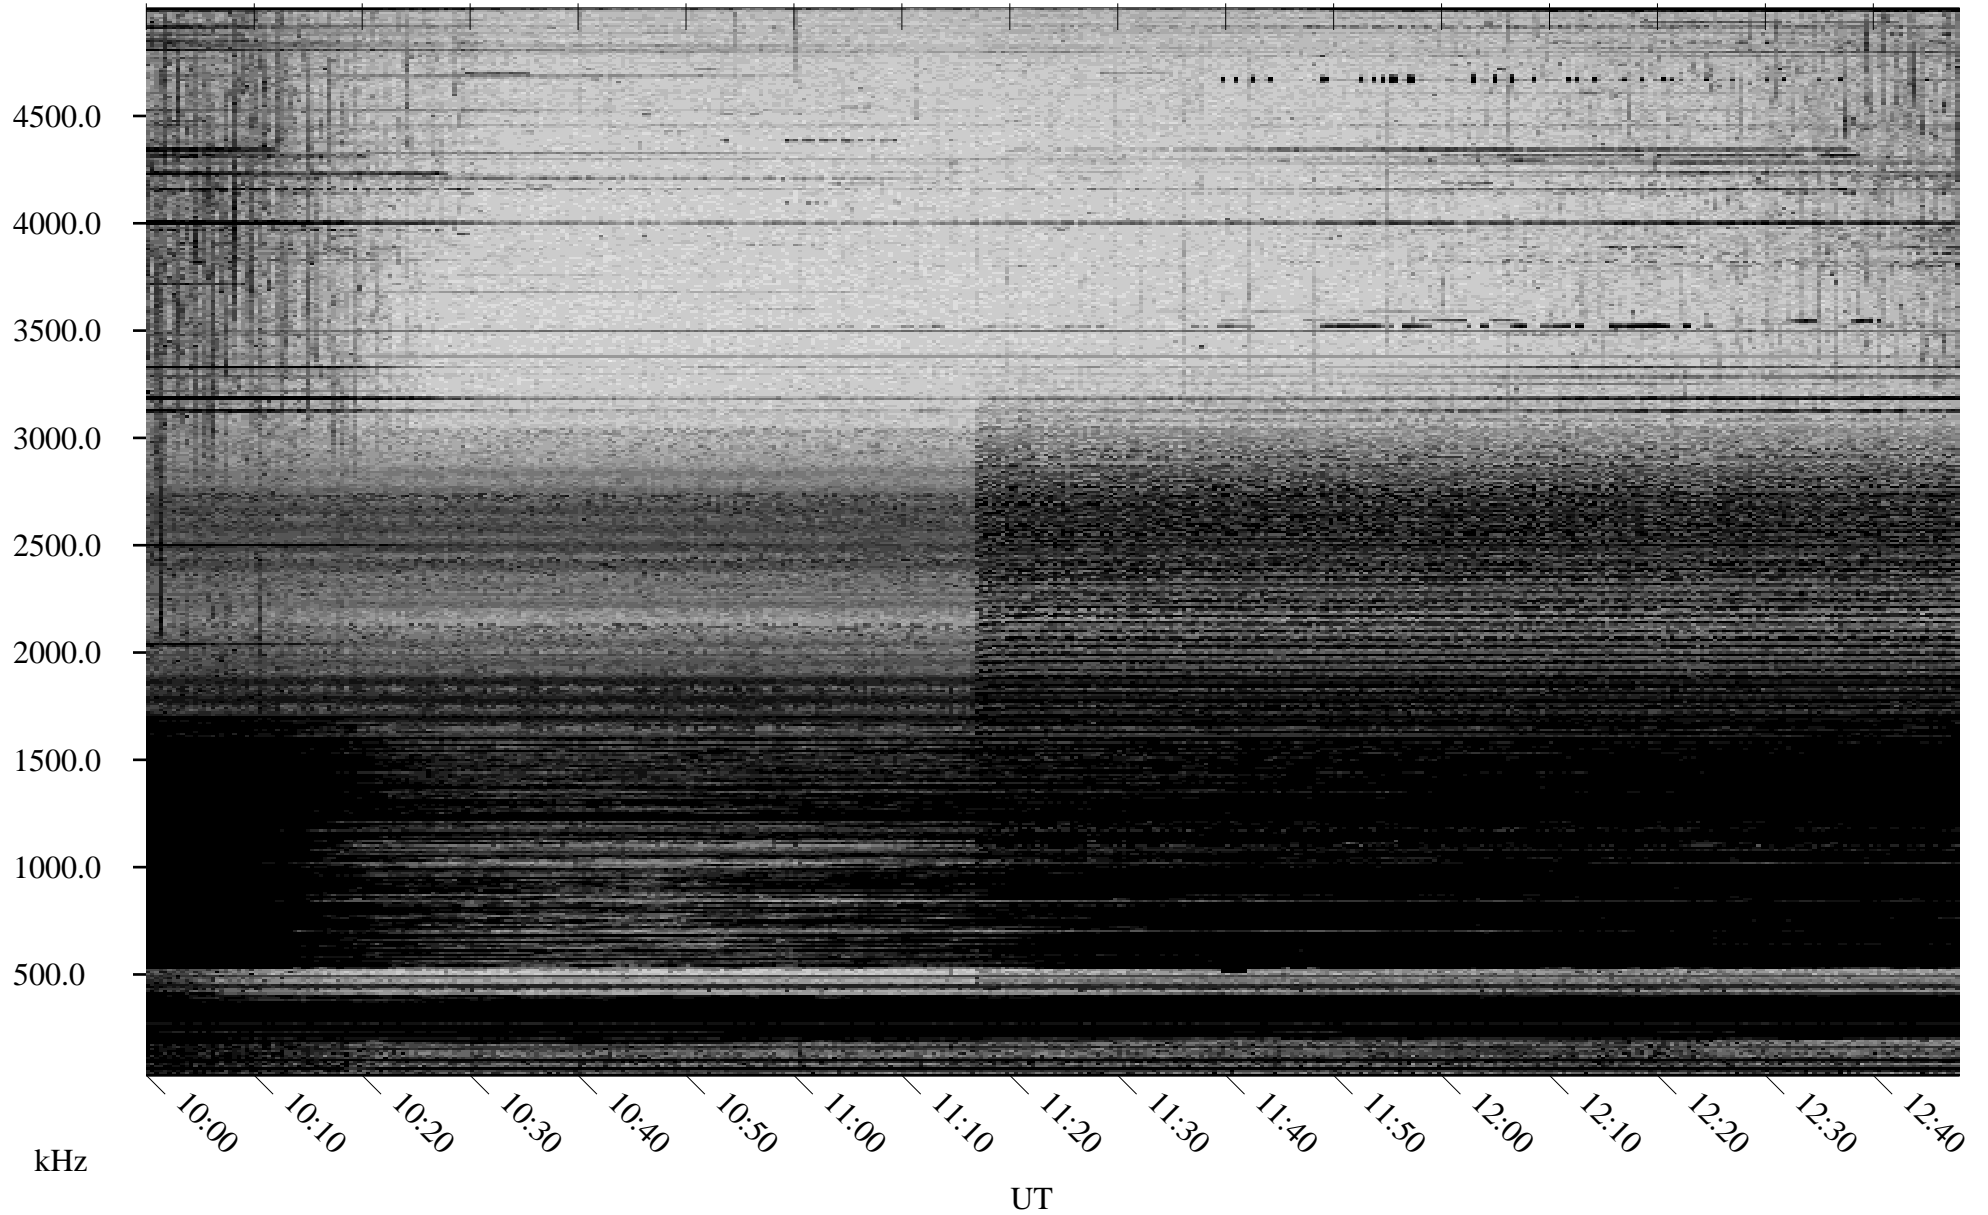

02/01/2006 Churchill, Manitoba

Linear Scale Black = 161 White = 15

ch06032l.r00m max_12

Page 1

02/01/2006 Churchill, Manitoba

Linear Scale Black = 161 White = 15

ch06032l.r00m max_12

Page 2

02/02/2006 Churchill, Manitoba

Linear Scale Black = 161 White = 15

ch06032l.r00m max_12

Page 3

02/02/2006 Churchill, Manitoba

Linear Scale Black = 161 White = 15

ch06032l.r00m max_12

Page 4

02/02/2006 Churchill, Manitoba

Linear Scale Black = 161 White = 15

ch06032l.r00m max_12

Page 5

02/02/2006 Churchill, Manitoba

Linear Scale Black = 161 White = 15

ch06032l.r00m max_12

Page 6

02/02/2006 Churchill, Manitoba

Linear Scale Black = 161 White = 15

ch06032l.r00m max_12

Page 7

02/02/2006 Churchill, Manitoba

Linear Scale Black = 161 White = 15

ch06032l.r00m max_12

Page 8