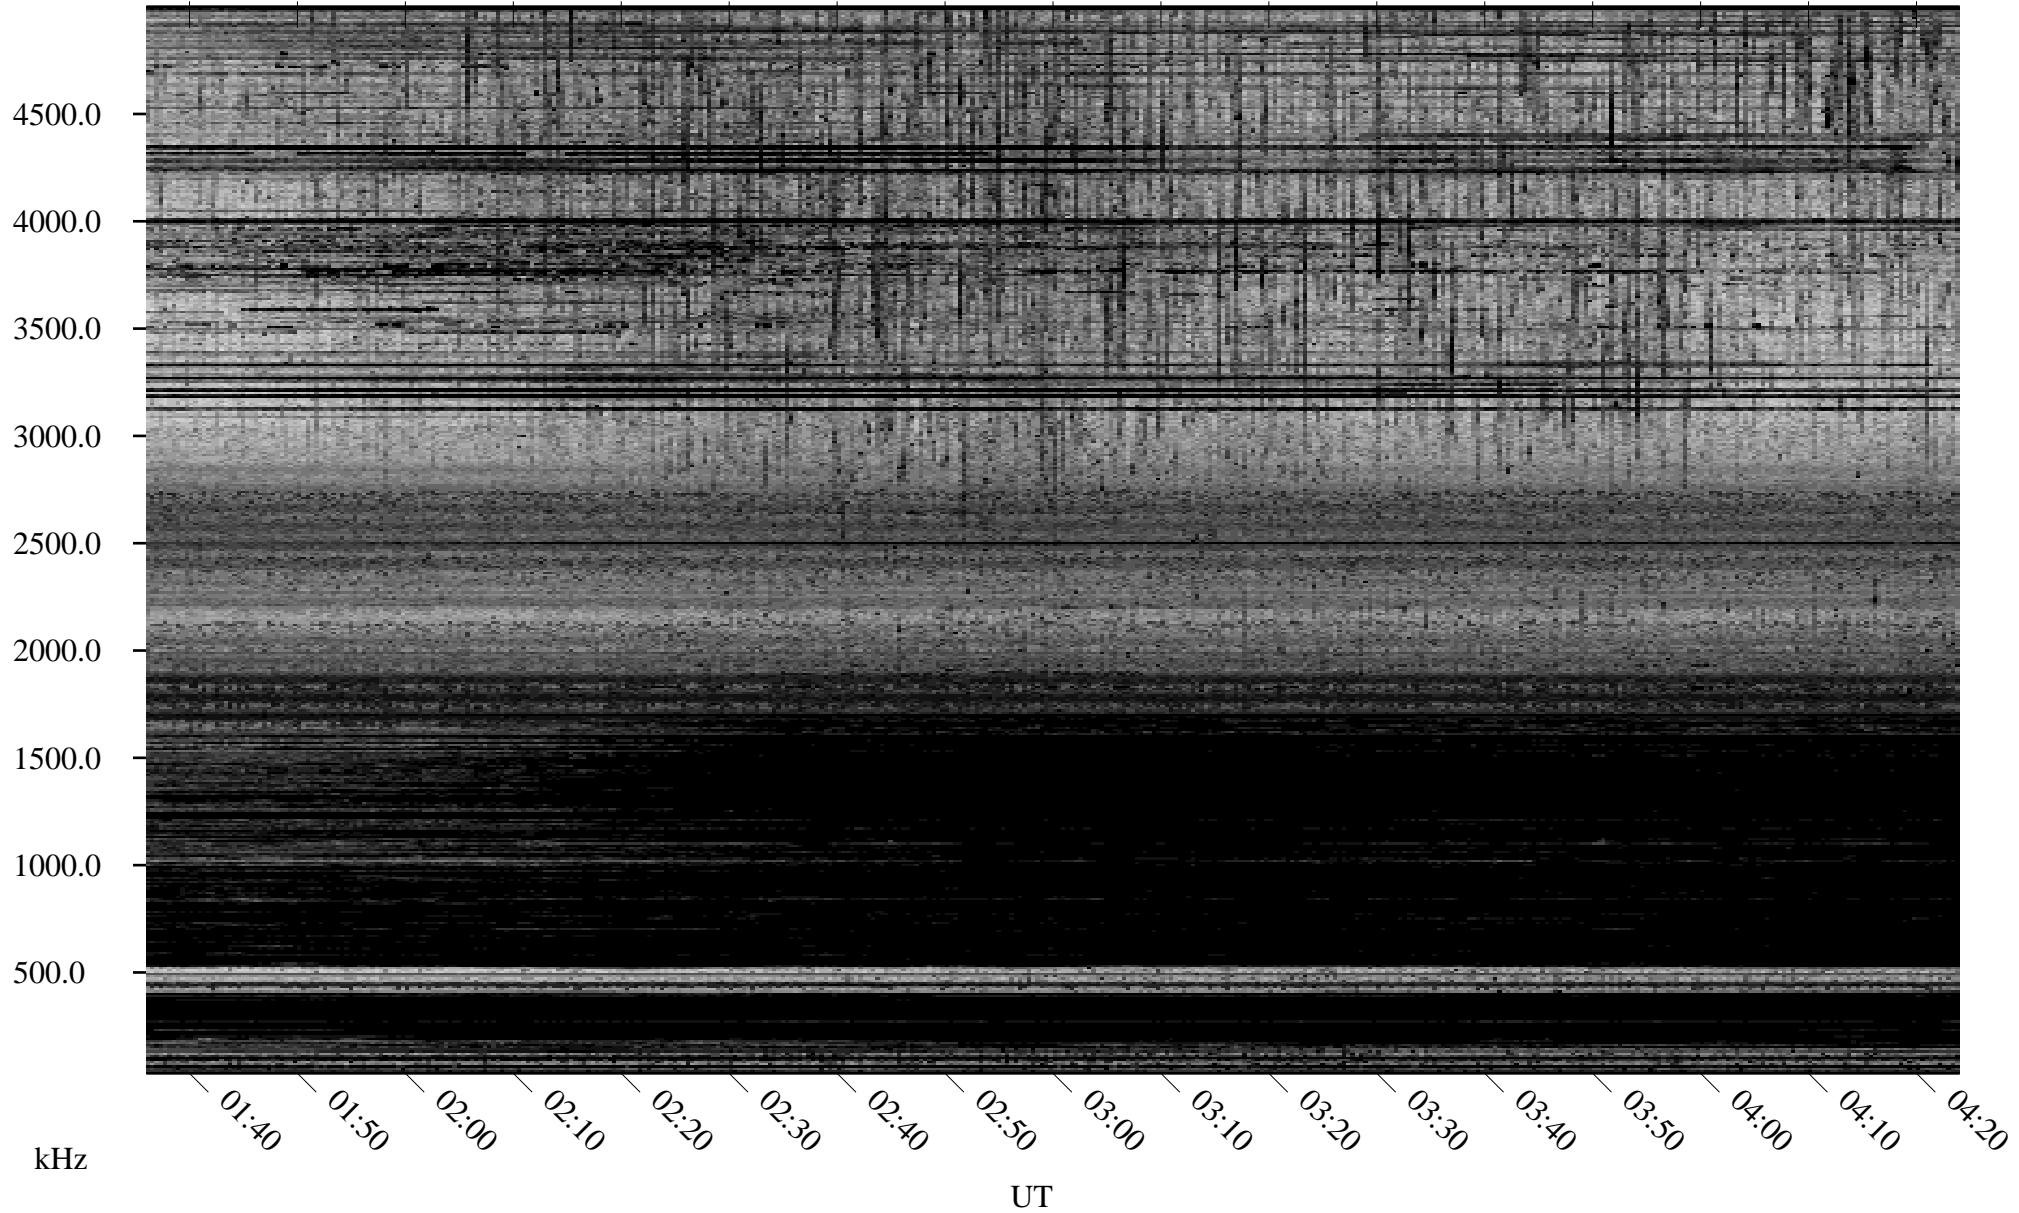

02/01/2006 Churchill, Manitoba

Linear Scale Black = 161 White = 15

ch06032l.r00m max_12

Page 1

02/01/2006 Churchill, Manitoba

Linear Scale Black = 161 White = 15

ch06032l.r00m max_12

Page 2

02/02/2006 Churchill, Manitoba

Linear Scale Black = 161 White = 15

ch06032l.r00m max_12

Page 3

02/02/2006 Churchill, Manitoba

Linear Scale Black = 161 White = 15

ch06032l.r00m max_12

Page 4

02/02/2006 Churchill, Manitoba

Linear Scale Black = 161 White = 15

ch06032l.r00m max_12

Page 5

02/02/2006 Churchill, Manitoba

Linear Scale Black = 161 White = 15

ch06032l.r00m max_12

Page 6

02/02/2006 Churchill, Manitoba

Linear Scale Black = 161 White = 15

ch06032l.r00m max_12

Page 7

02/02/2006 Churchill, Manitoba

Linear Scale Black = 161 White = 15

ch06032l.r00m max_12

Page 8