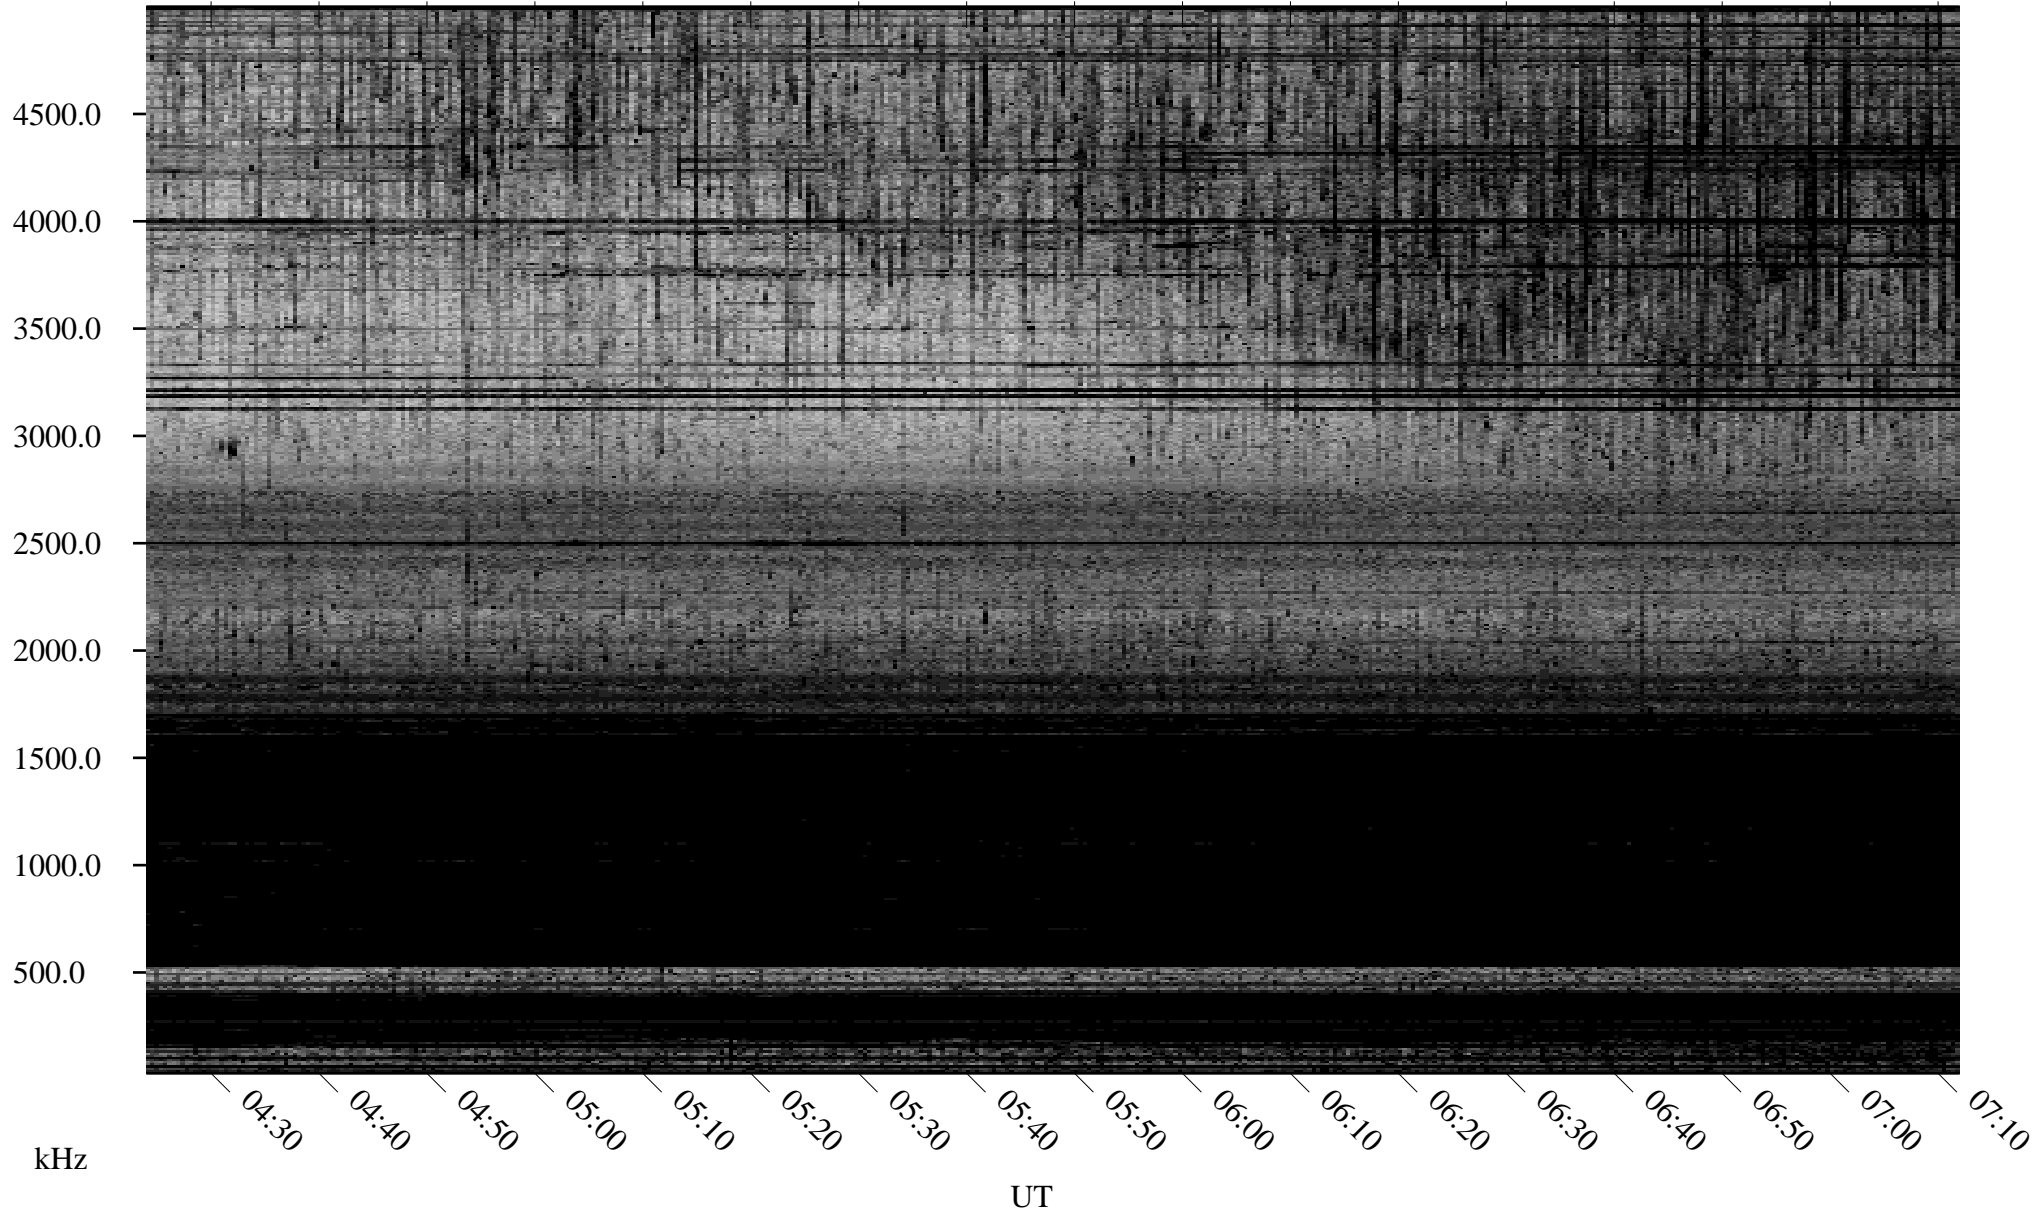

02/01/2006 Churchill, Manitoba

Linear Scale Black = 161 White = 15

ch06032l.r00m max_12

Page 1

02/01/2006 Churchill, Manitoba

Linear Scale Black = 161 White = 15

ch06032l.r00m max_12

Page 2

02/02/2006 Churchill, Manitoba

Linear Scale Black = 161 White = 15

ch06032l.r00m max_12

Page 3

02/02/2006 Churchill, Manitoba

Linear Scale Black = 161 White = 15

ch06032l.r00m max_12

Page 4

02/02/2006 Churchill, Manitoba

Linear Scale Black = 161 White = 15

ch06032l.r00m max_12

Page 5

02/02/2006 Churchill, Manitoba

Linear Scale Black = 161 White = 15

ch06032l.r00m max_12

Page 6

02/02/2006 Churchill, Manitoba

Linear Scale Black = 161 White = 15

ch06032l.r00m max_12

Page 7

02/02/2006 Churchill, Manitoba

Linear Scale Black = 161 White = 15

ch06032l.r00m max_12

Page 8