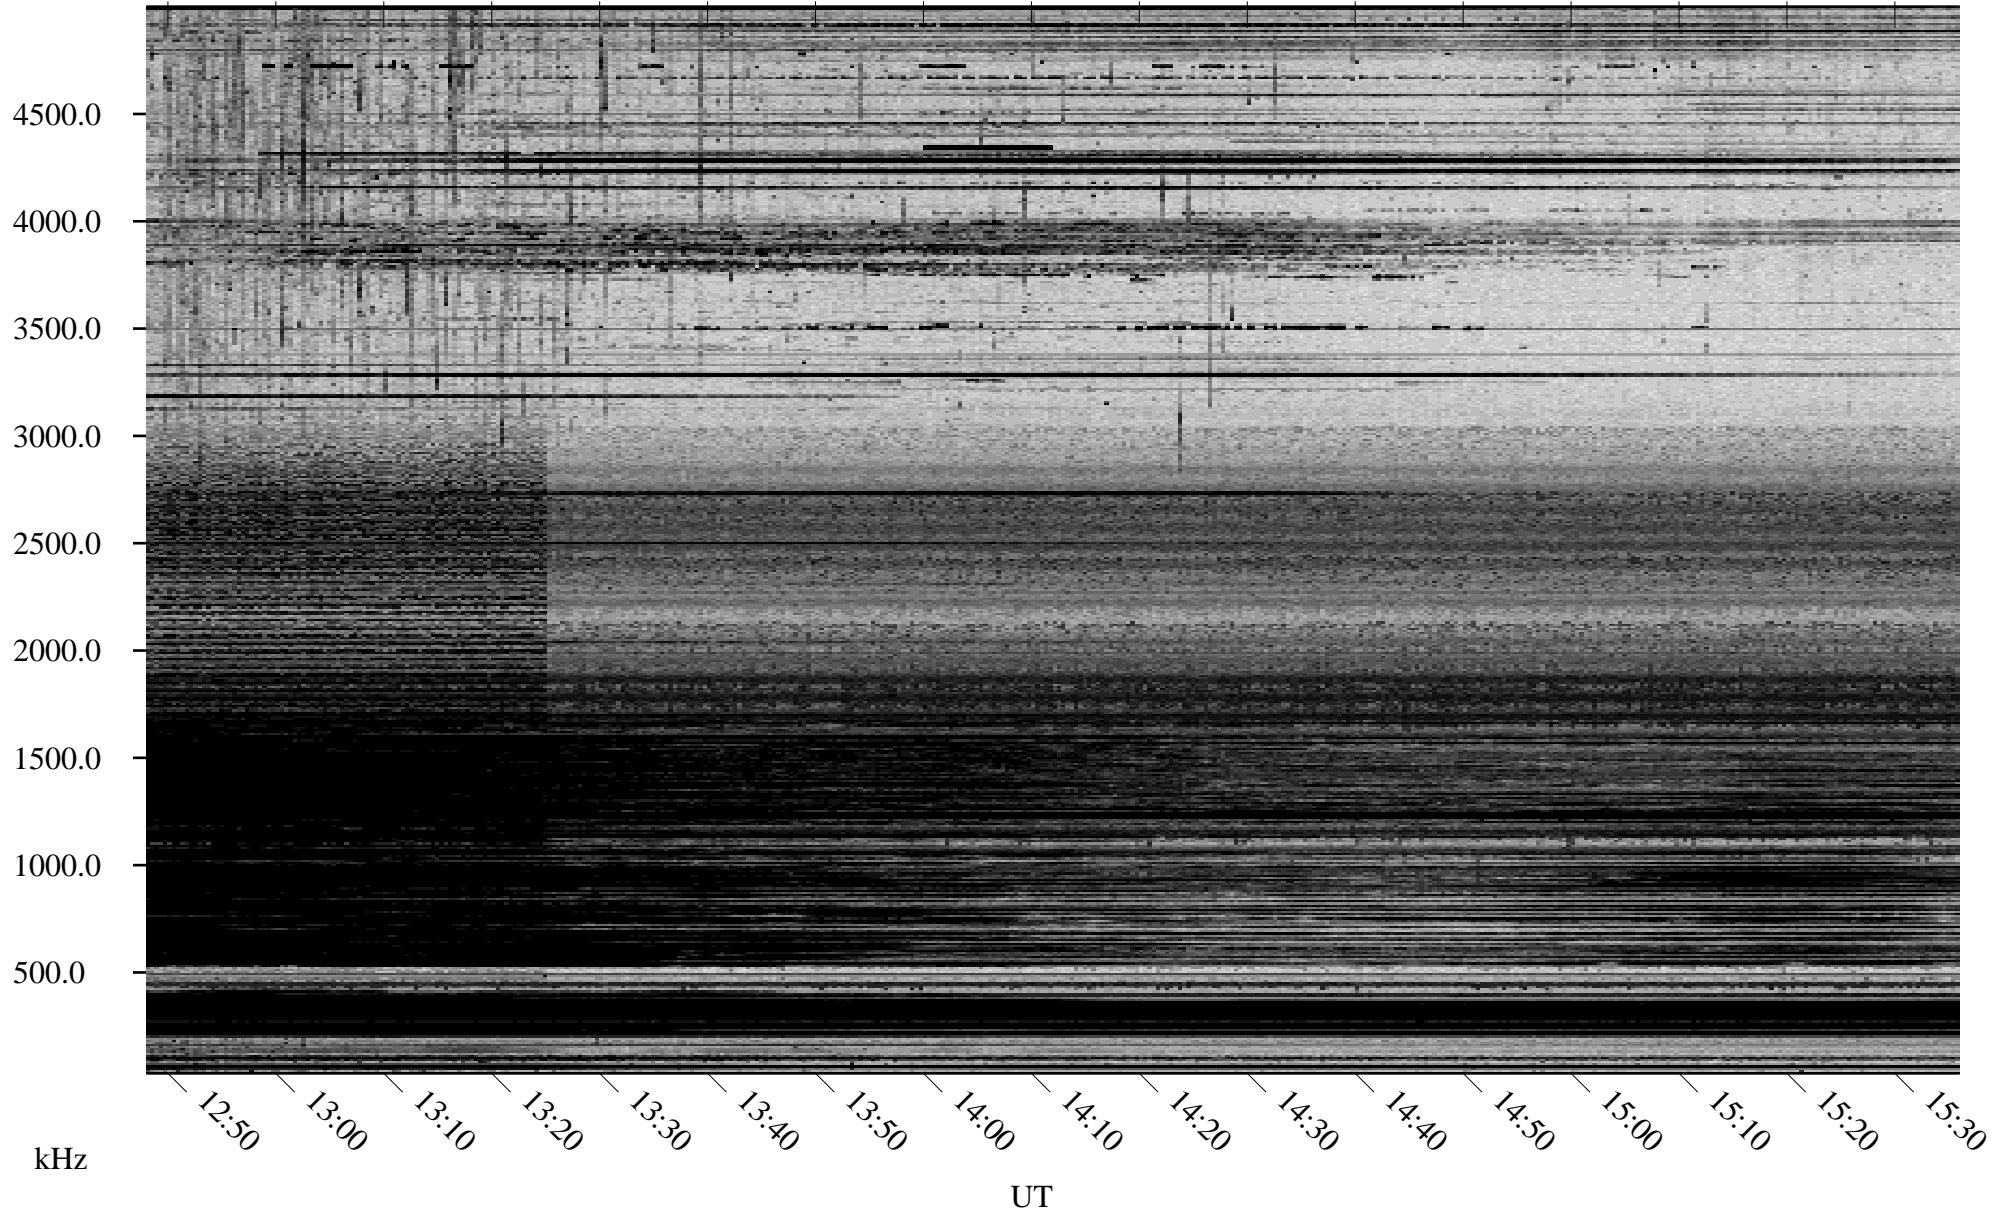

02/01/2006 Churchill, Manitoba

Linear Scale Black = 161 White = 15

ch06032l.r00m max_12

Page 1

02/01/2006 Churchill, Manitoba

Linear Scale Black = 161 White = 15

ch06032l.r00m max_12

Page 2

02/02/2006 Churchill, Manitoba

Linear Scale Black = 161 White = 15

ch06032l.r00m max_12

Page 3

02/02/2006 Churchill, Manitoba

Linear Scale Black = 161 White = 15

ch06032l.r00m max_12

Page 4

02/02/2006 Churchill, Manitoba

Linear Scale Black = 161 White = 15

ch06032l.r00m max_12

Page 5

02/02/2006 Churchill, Manitoba

Linear Scale Black = 161 White = 15

ch06032l.r00m max_12

Page 6

02/02/2006 Churchill, Manitoba

Linear Scale Black = 161 White = 15

ch06032l.r00m max_12

Page 7

02/02/2006 Churchill, Manitoba

Linear Scale Black = 161 White = 15

ch06032l.r00m max_12

Page 8