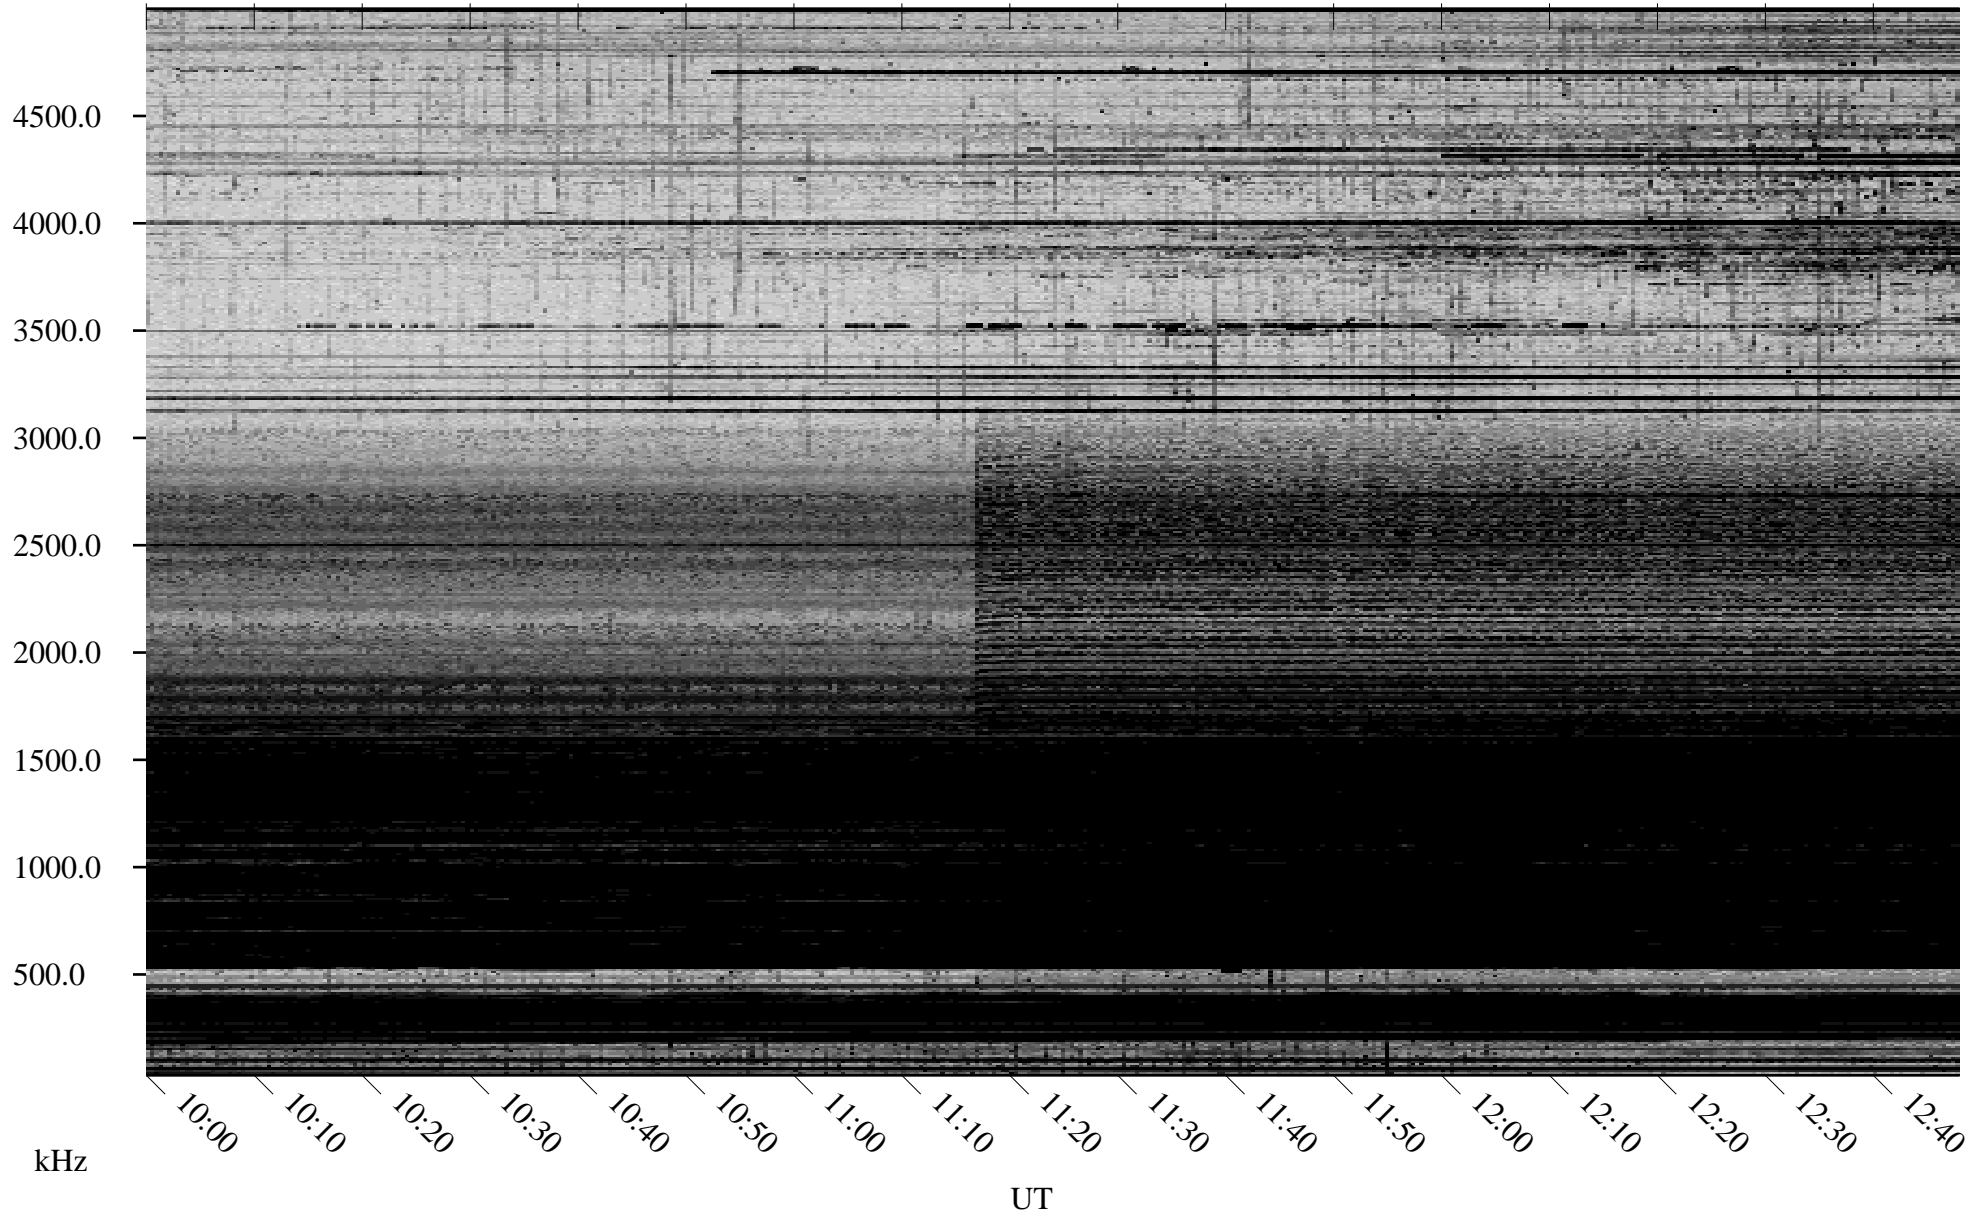

02/02/2006 Churchill, Manitoba

Linear Scale Black = 161 White = 15

ch060331l.r00m max_12

Page 1

02/02/2006 Churchill, Manitoba

Linear Scale Black = 161 White = 15

ch060331l.r00m max_12

Page 2

02/03/2006 Churchill, Manitoba

Linear Scale Black = 161 White = 15

ch060331.r00m max_12

Page 3

02/03/2006 Churchill, Manitoba

Linear Scale Black = 161 White = 15

ch060331l.r00m max_12

Page 4

02/03/2006 Churchill, Manitoba

Linear Scale Black = 161 White = 15

ch060331.r00m max_12

Page 5

02/03/2006 Churchill, Manitoba

Linear Scale Black = 161 White = 15

ch060331l.r00m max_12

Page 6

02/03/2006 Churchill, Manitoba

Linear Scale Black = 161 White = 15

ch060331.r00m max_12

Page 7

02/03/2006 Churchill, Manitoba

Linear Scale Black = 161 White = 15

ch060331.r00m max_12

Page 8