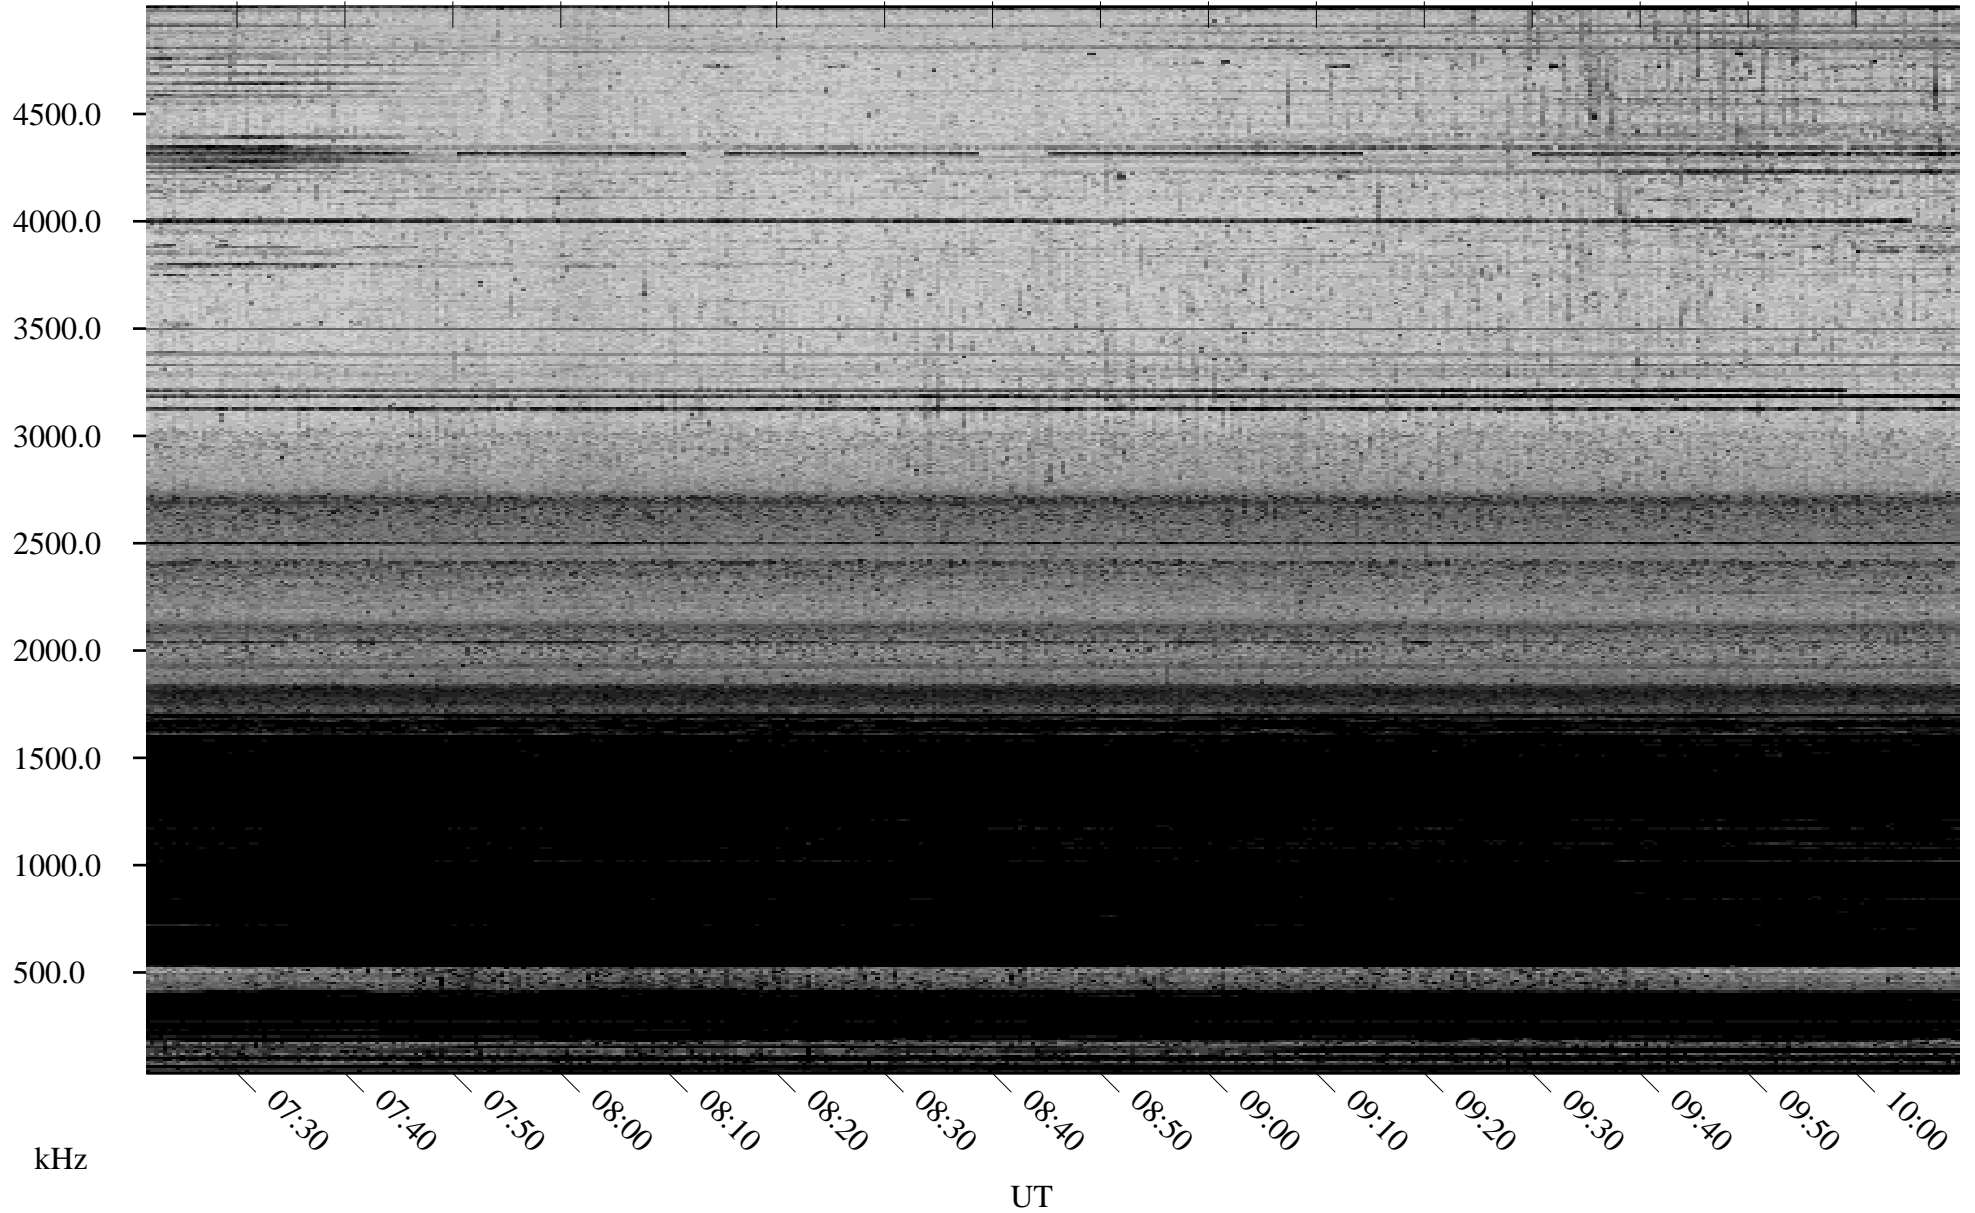

02/03/2006 Churchill, Manitoba

Linear Scale Black = 161 White = 15

ch06034l.r04m max_12

Page 1

02/04/2006 Churchill, Manitoba

Linear Scale Black = 161 White = 15

ch06034l.r04m max_12

Page 2

02/04/2006 Churchill, Manitoba

Linear Scale Black = 161 White = 15

ch06034l.r04m max_12

Page 3

02/04/2006 Churchill, Manitoba

Linear Scale Black = 161 White = 15

ch06034l.r04m max_12

Page 4

02/04/2006 Churchill, Manitoba

Linear Scale Black = 161 White = 15

ch06034l.r04m max_12

Page 5

02/04/2006 Churchill, Manitoba

Linear Scale Black = 161 White = 15

ch06034l.r04m max_12

Page 6

02/04/2006 Churchill, Manitoba

Linear Scale Black = 161 White = 15

ch06034l.r04m max_12

Page 7