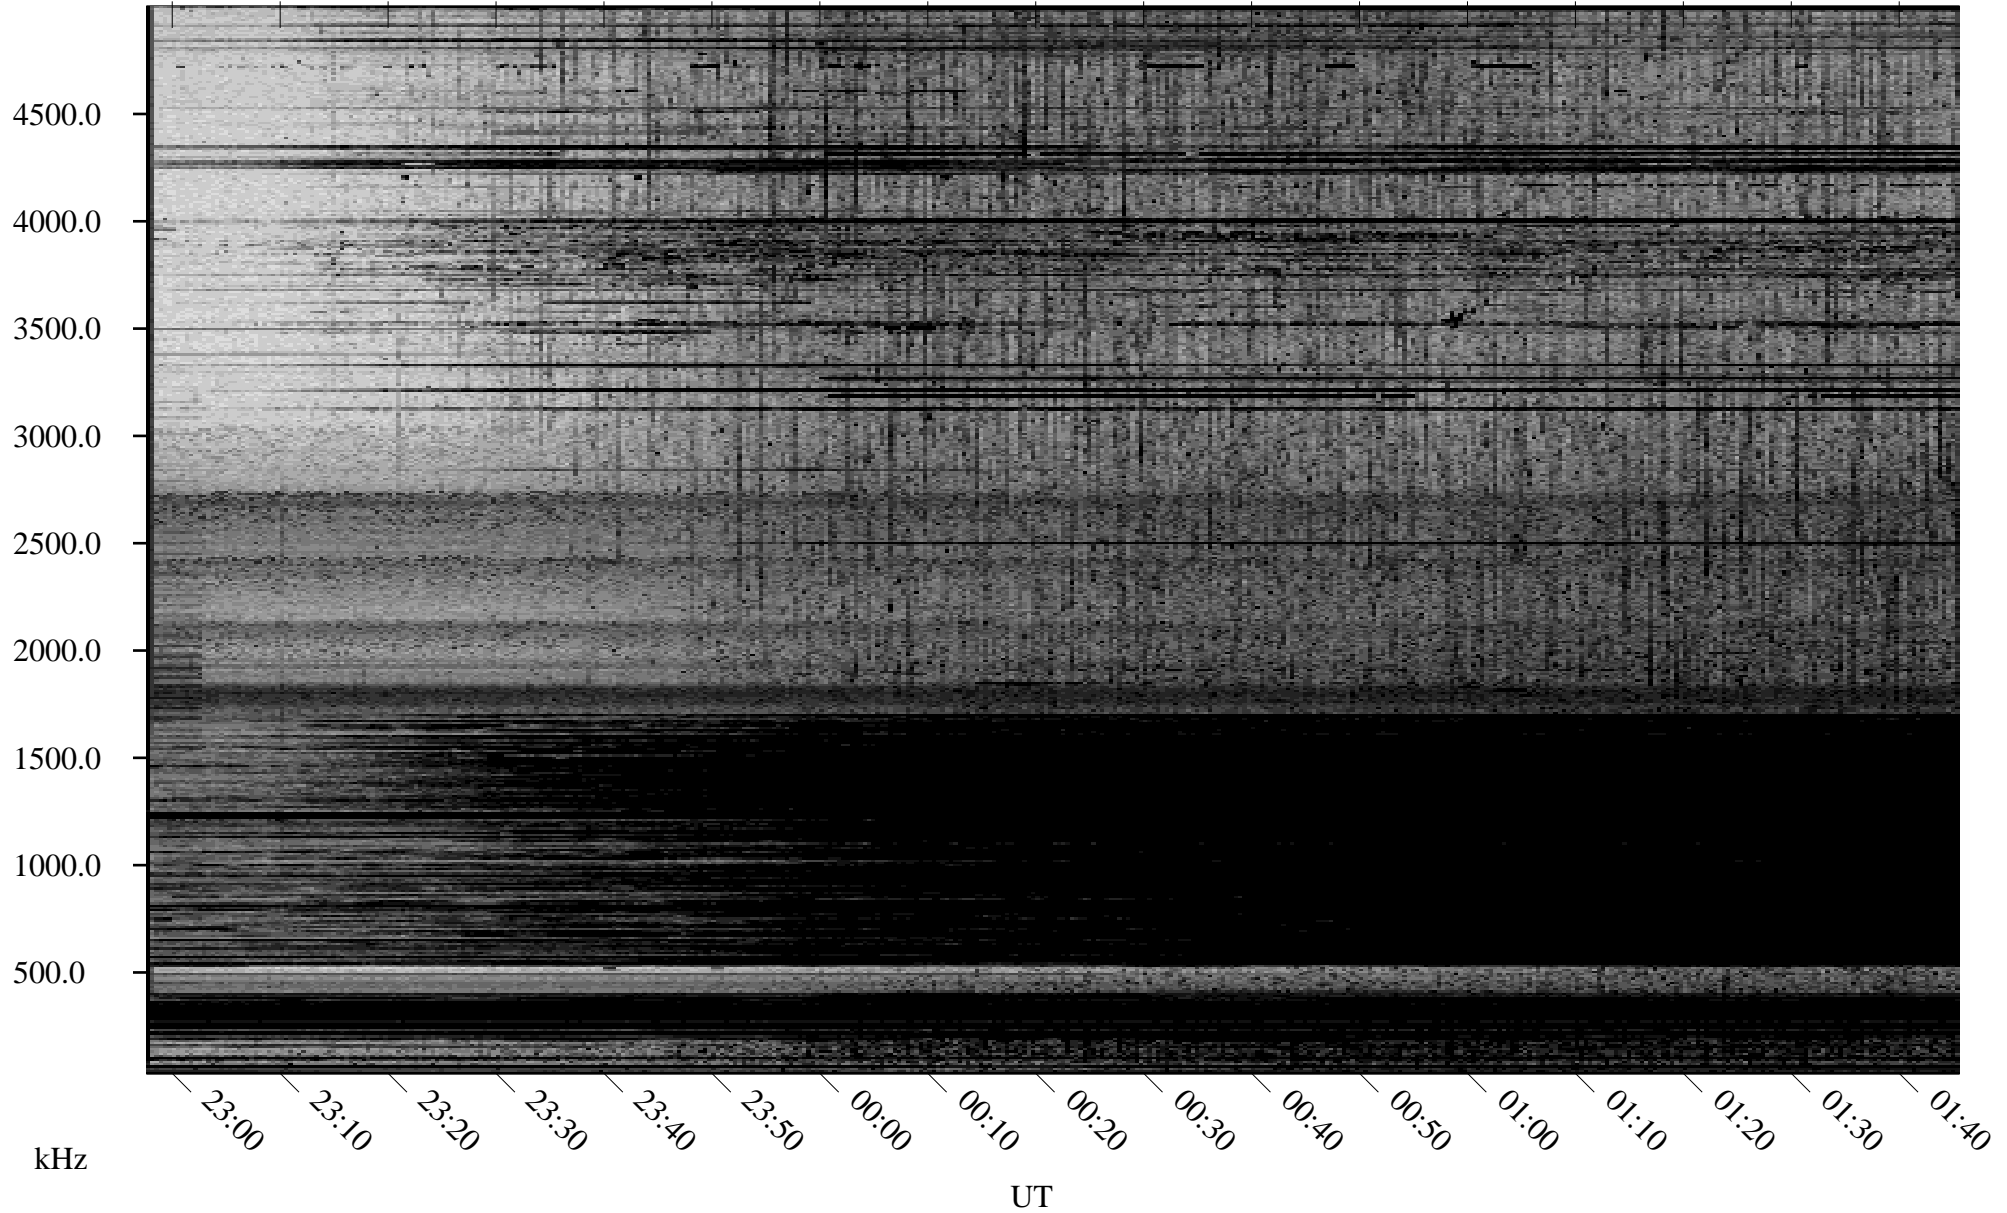

02/03/2006 Churchill, Manitoba

Linear Scale Black = 161 White = 15

ch06034l.r04m max_12

Page 1

02/04/2006 Churchill, Manitoba

Linear Scale Black = 161 White = 15

ch06034l.r04m max_12

Page 2

02/04/2006 Churchill, Manitoba

Linear Scale Black = 161 White = 15

ch06034l.r04m max_12

Page 3

02/04/2006 Churchill, Manitoba

Linear Scale Black = 161 White = 15

ch06034l.r04m max_12

Page 4

02/04/2006 Churchill, Manitoba

Linear Scale Black = 161 White = 15

ch06034l.r04m max_12

Page 5

02/04/2006 Churchill, Manitoba

Linear Scale Black = 161 White = 15

ch06034l.r04m max_12

Page 6

02/04/2006 Churchill, Manitoba

Linear Scale Black = 161 White = 15

ch06034l.r04m max_12

Page 7