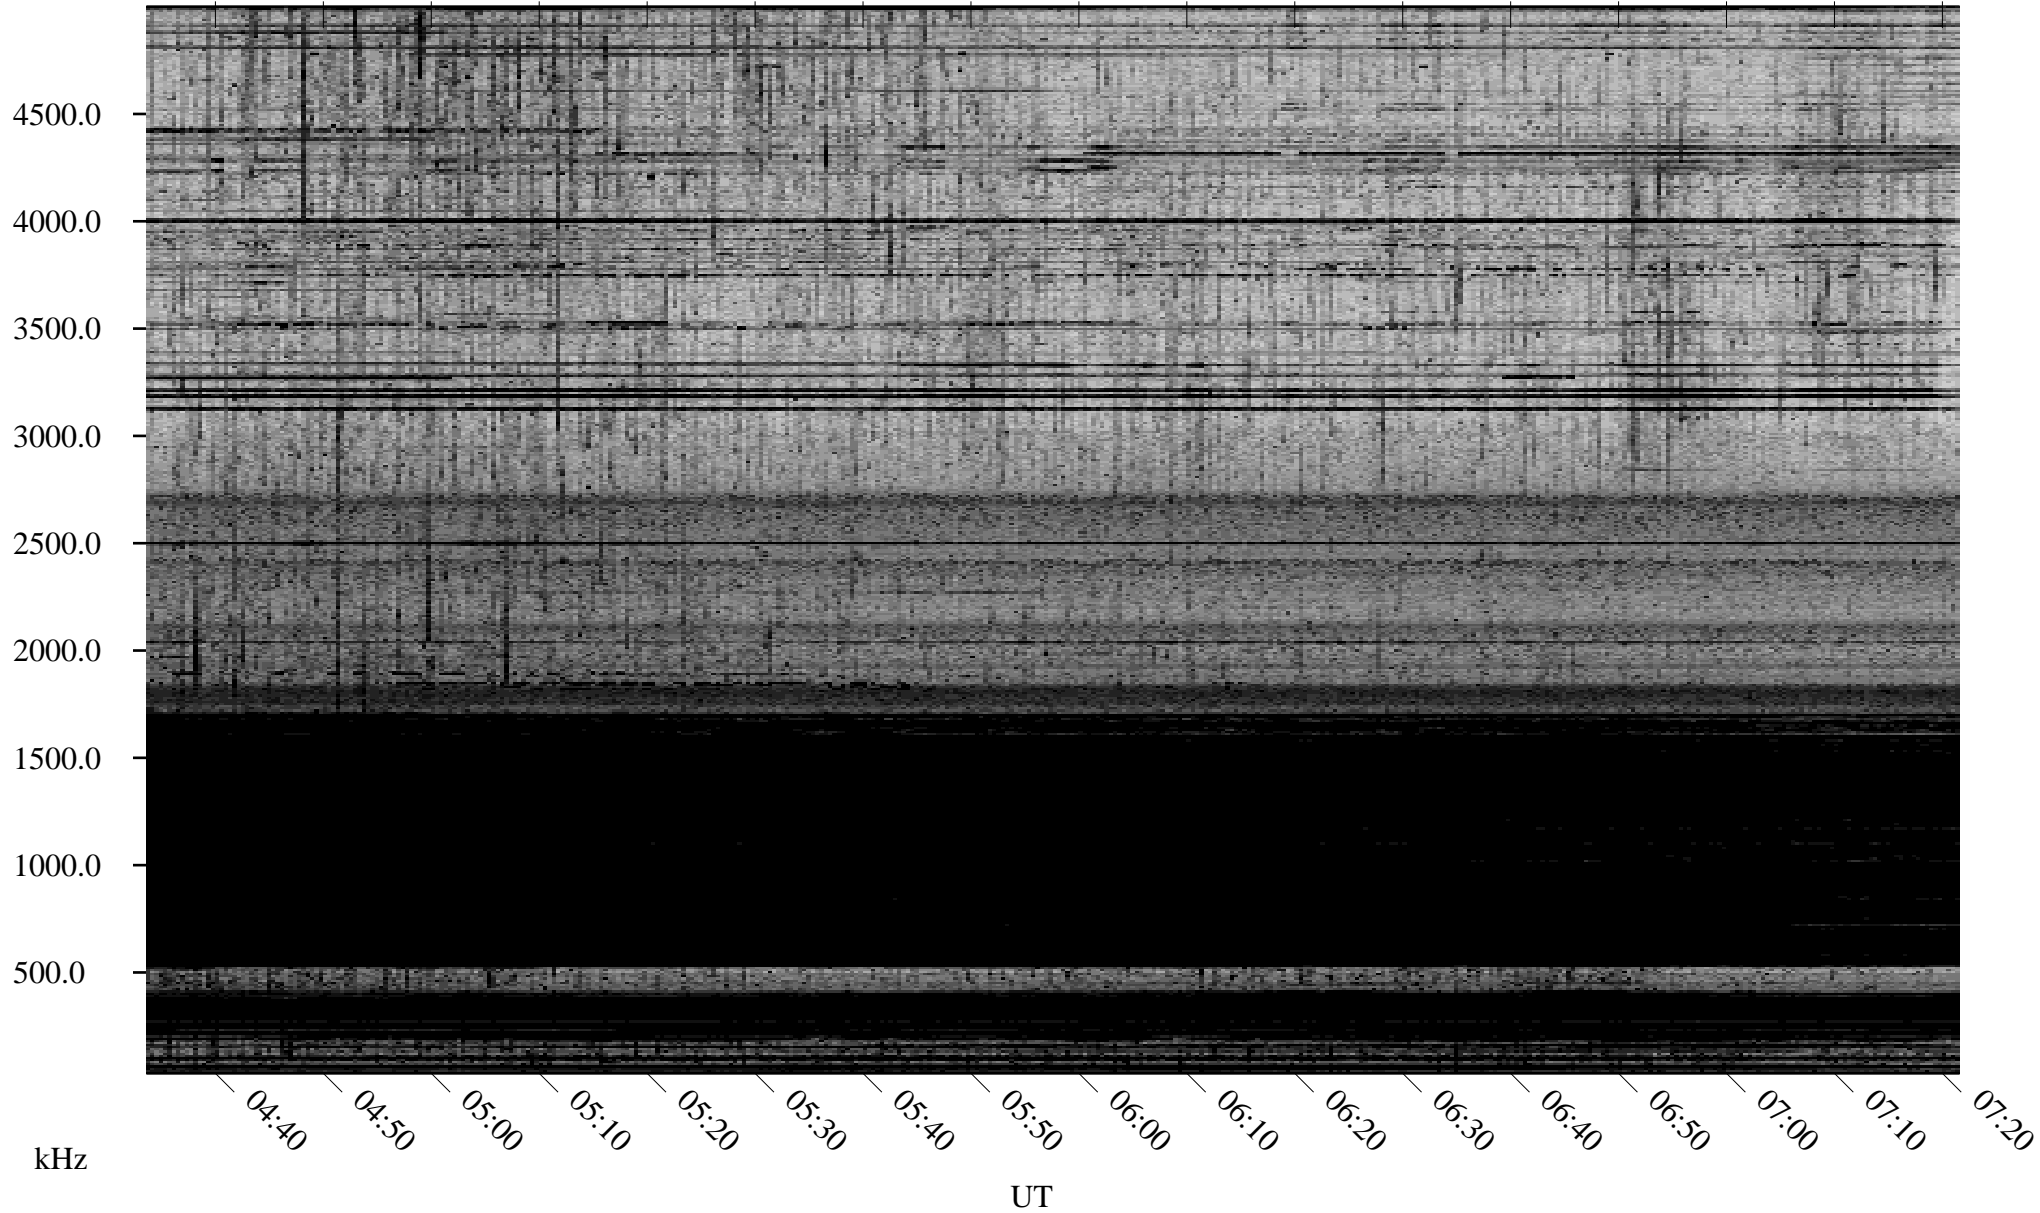

02/03/2006 Churchill, Manitoba

Linear Scale Black = 161 White = 15

ch06034l.r04m max_12

Page 1

02/04/2006 Churchill, Manitoba

Linear Scale Black = 161 White = 15

ch06034l.r04m max_12

Page 2

02/04/2006 Churchill, Manitoba

Linear Scale Black = 161 White = 15

ch06034l.r04m max_12

Page 3

02/04/2006 Churchill, Manitoba

Linear Scale Black = 161 White = 15

ch06034l.r04m max_12

Page 4

02/04/2006 Churchill, Manitoba

Linear Scale Black = 161 White = 15

ch06034l.r04m max_12

Page 5

02/04/2006 Churchill, Manitoba

Linear Scale Black = 161 White = 15

ch06034l.r04m max_12

Page 6

02/04/2006 Churchill, Manitoba

Linear Scale Black = 161 White = 15

ch06034l.r04m max_12

Page 7