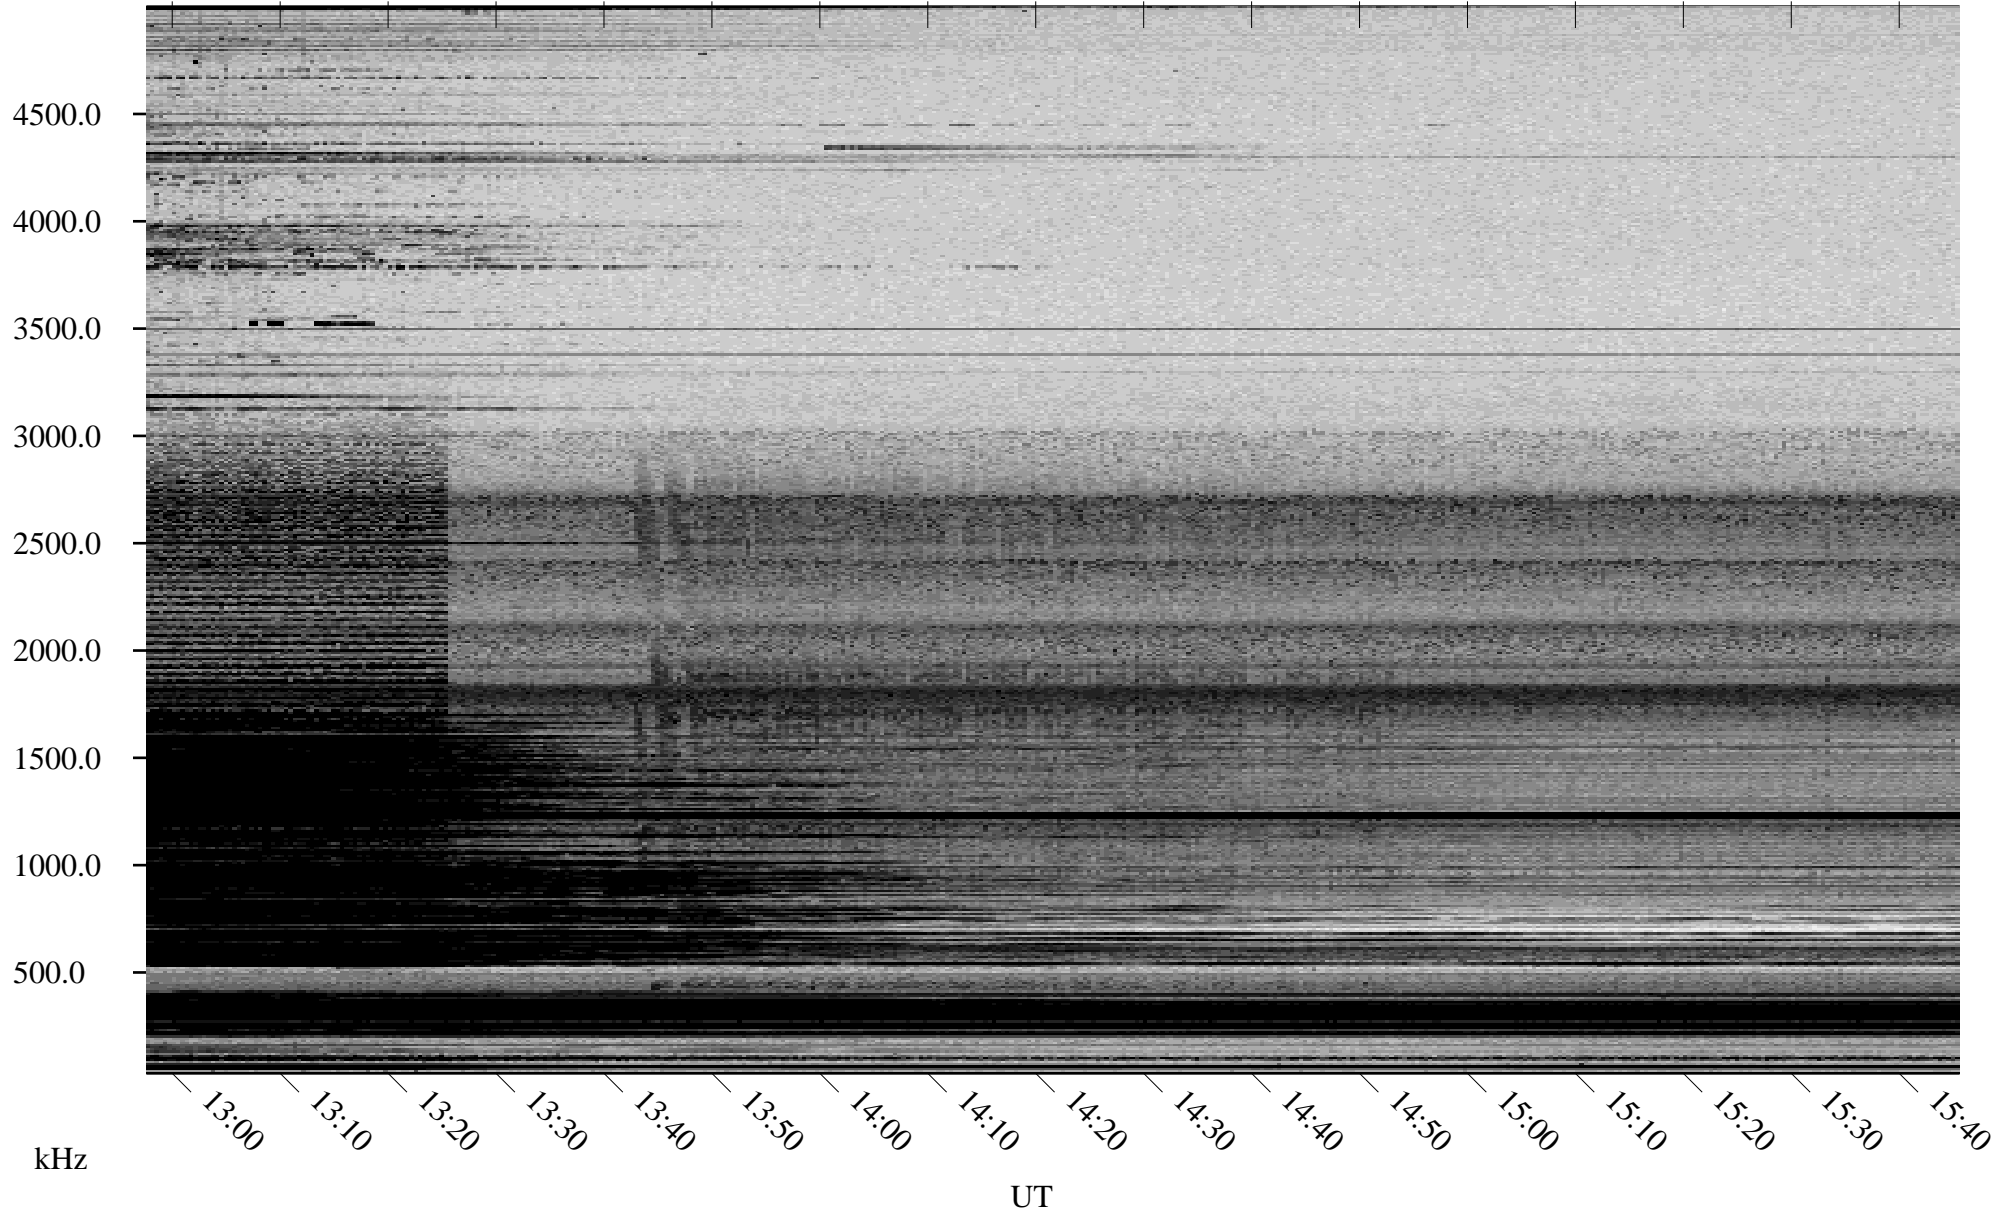

02/03/2006 Churchill, Manitoba

Linear Scale Black = 161 White = 15

ch06034l.r04m max_12

Page 1

02/04/2006 Churchill, Manitoba

Linear Scale Black = 161 White = 15

ch06034l.r04m max_12

Page 2

02/04/2006 Churchill, Manitoba

Linear Scale Black = 161 White = 15

ch06034l.r04m max_12

Page 3

02/04/2006 Churchill, Manitoba

Linear Scale Black = 161 White = 15

ch06034l.r04m max_12

Page 4

02/04/2006 Churchill, Manitoba

Linear Scale Black = 161 White = 15

ch06034l.r04m max_12

Page 5

02/04/2006 Churchill, Manitoba

Linear Scale Black = 161 White = 15

ch06034l.r04m max_12

Page 6

02/04/2006 Churchill, Manitoba

Linear Scale Black = 161 White = 15

ch06034l.r04m max_12

Page 7