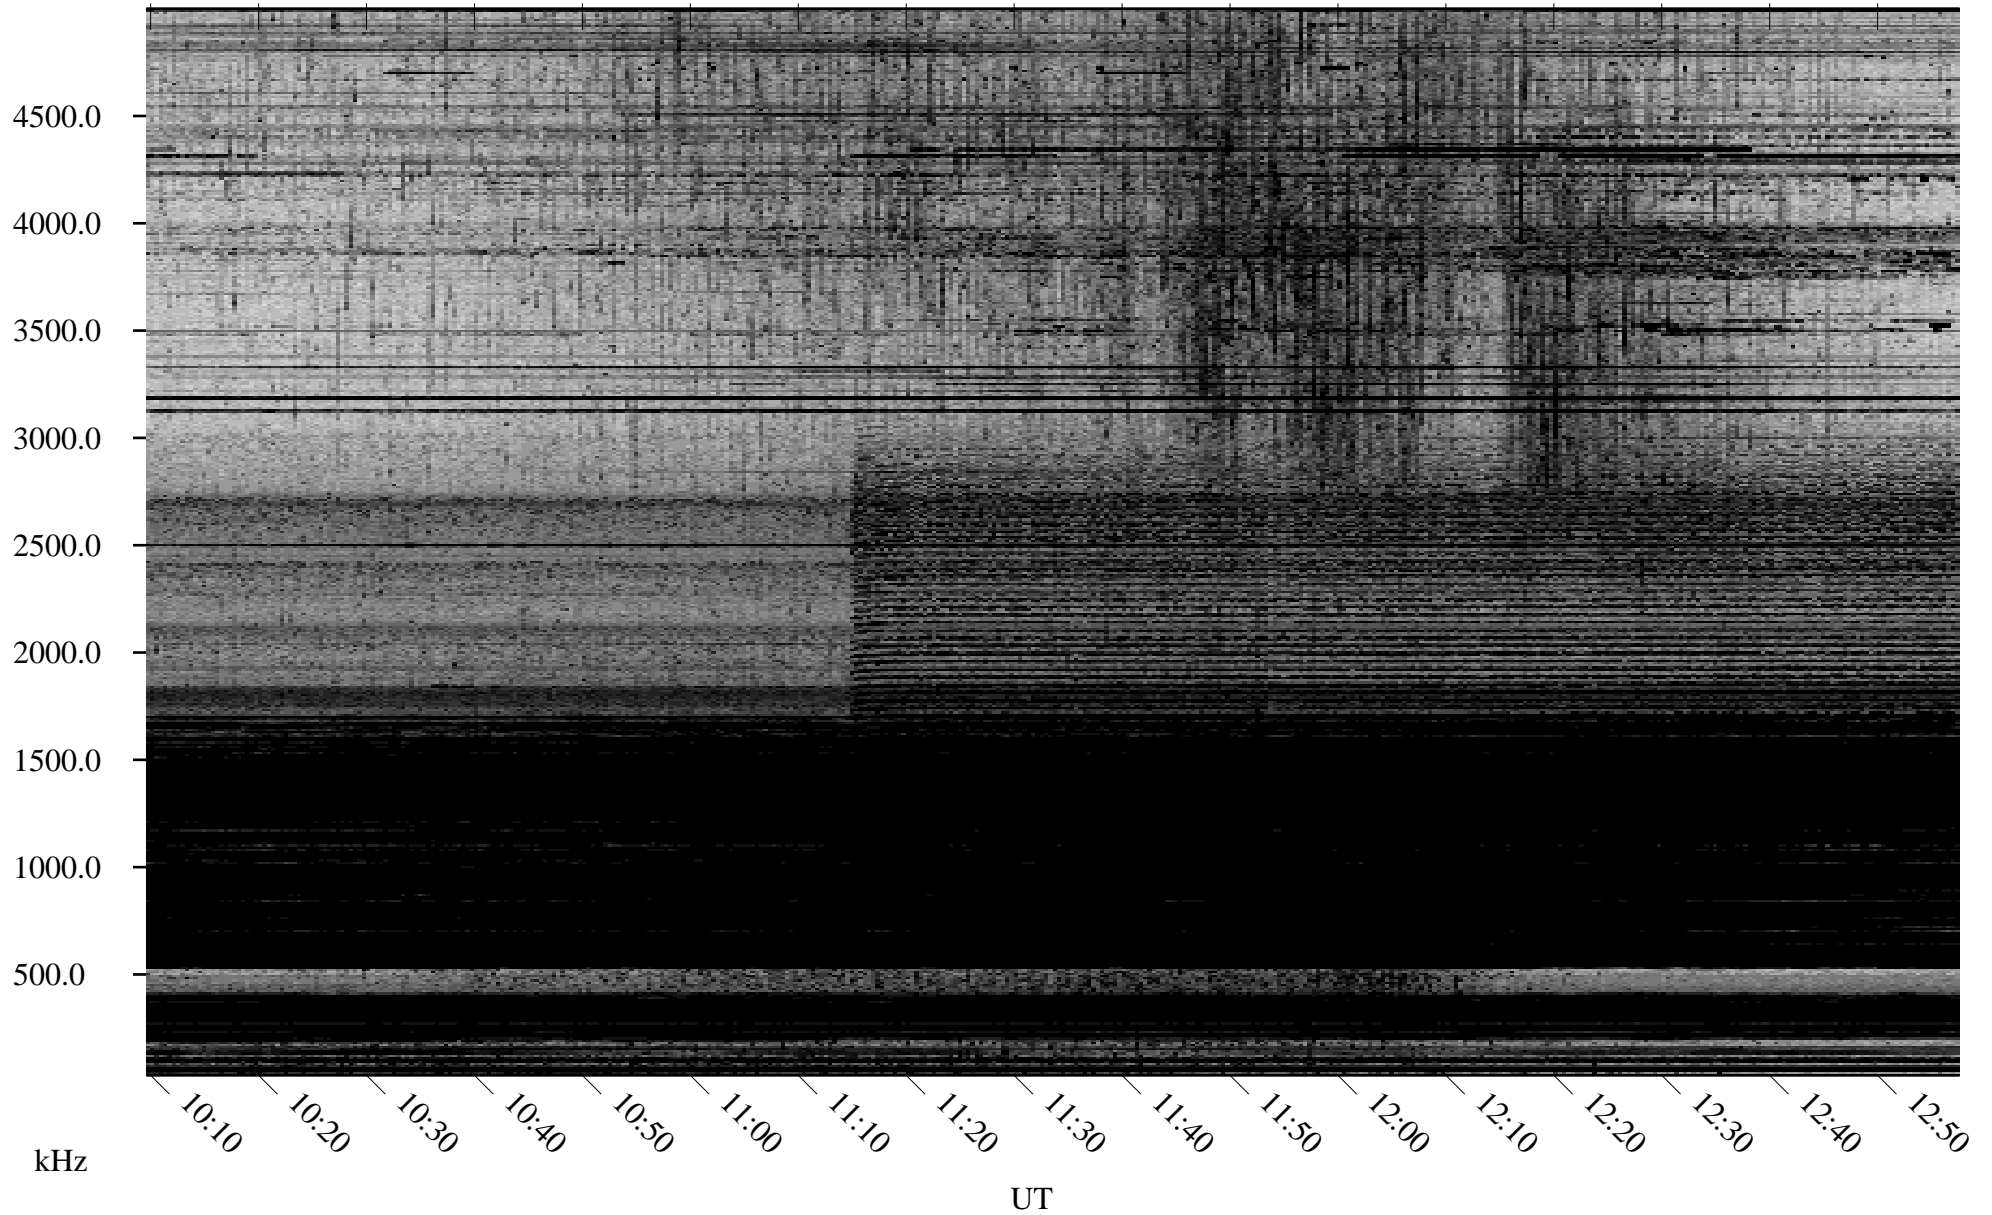

02/03/2006 Churchill, Manitoba

Linear Scale Black = 161 White = 15

ch06034l.r04m max_12

Page 1

02/04/2006 Churchill, Manitoba

Linear Scale Black = 161 White = 15

ch06034l.r04m max_12

Page 2

02/04/2006 Churchill, Manitoba

Linear Scale Black = 161 White = 15

ch06034l.r04m max_12

Page 3

02/04/2006 Churchill, Manitoba

Linear Scale Black = 161 White = 15

ch06034l.r04m max_12

Page 4

02/04/2006 Churchill, Manitoba

Linear Scale Black = 161 White = 15

ch06034l.r04m max_12

Page 5

02/04/2006 Churchill, Manitoba

Linear Scale Black = 161 White = 15

ch06034l.r04m max_12

Page 6

02/04/2006 Churchill, Manitoba

Linear Scale Black = 161 White = 15

ch06034l.r04m max_12

Page 7