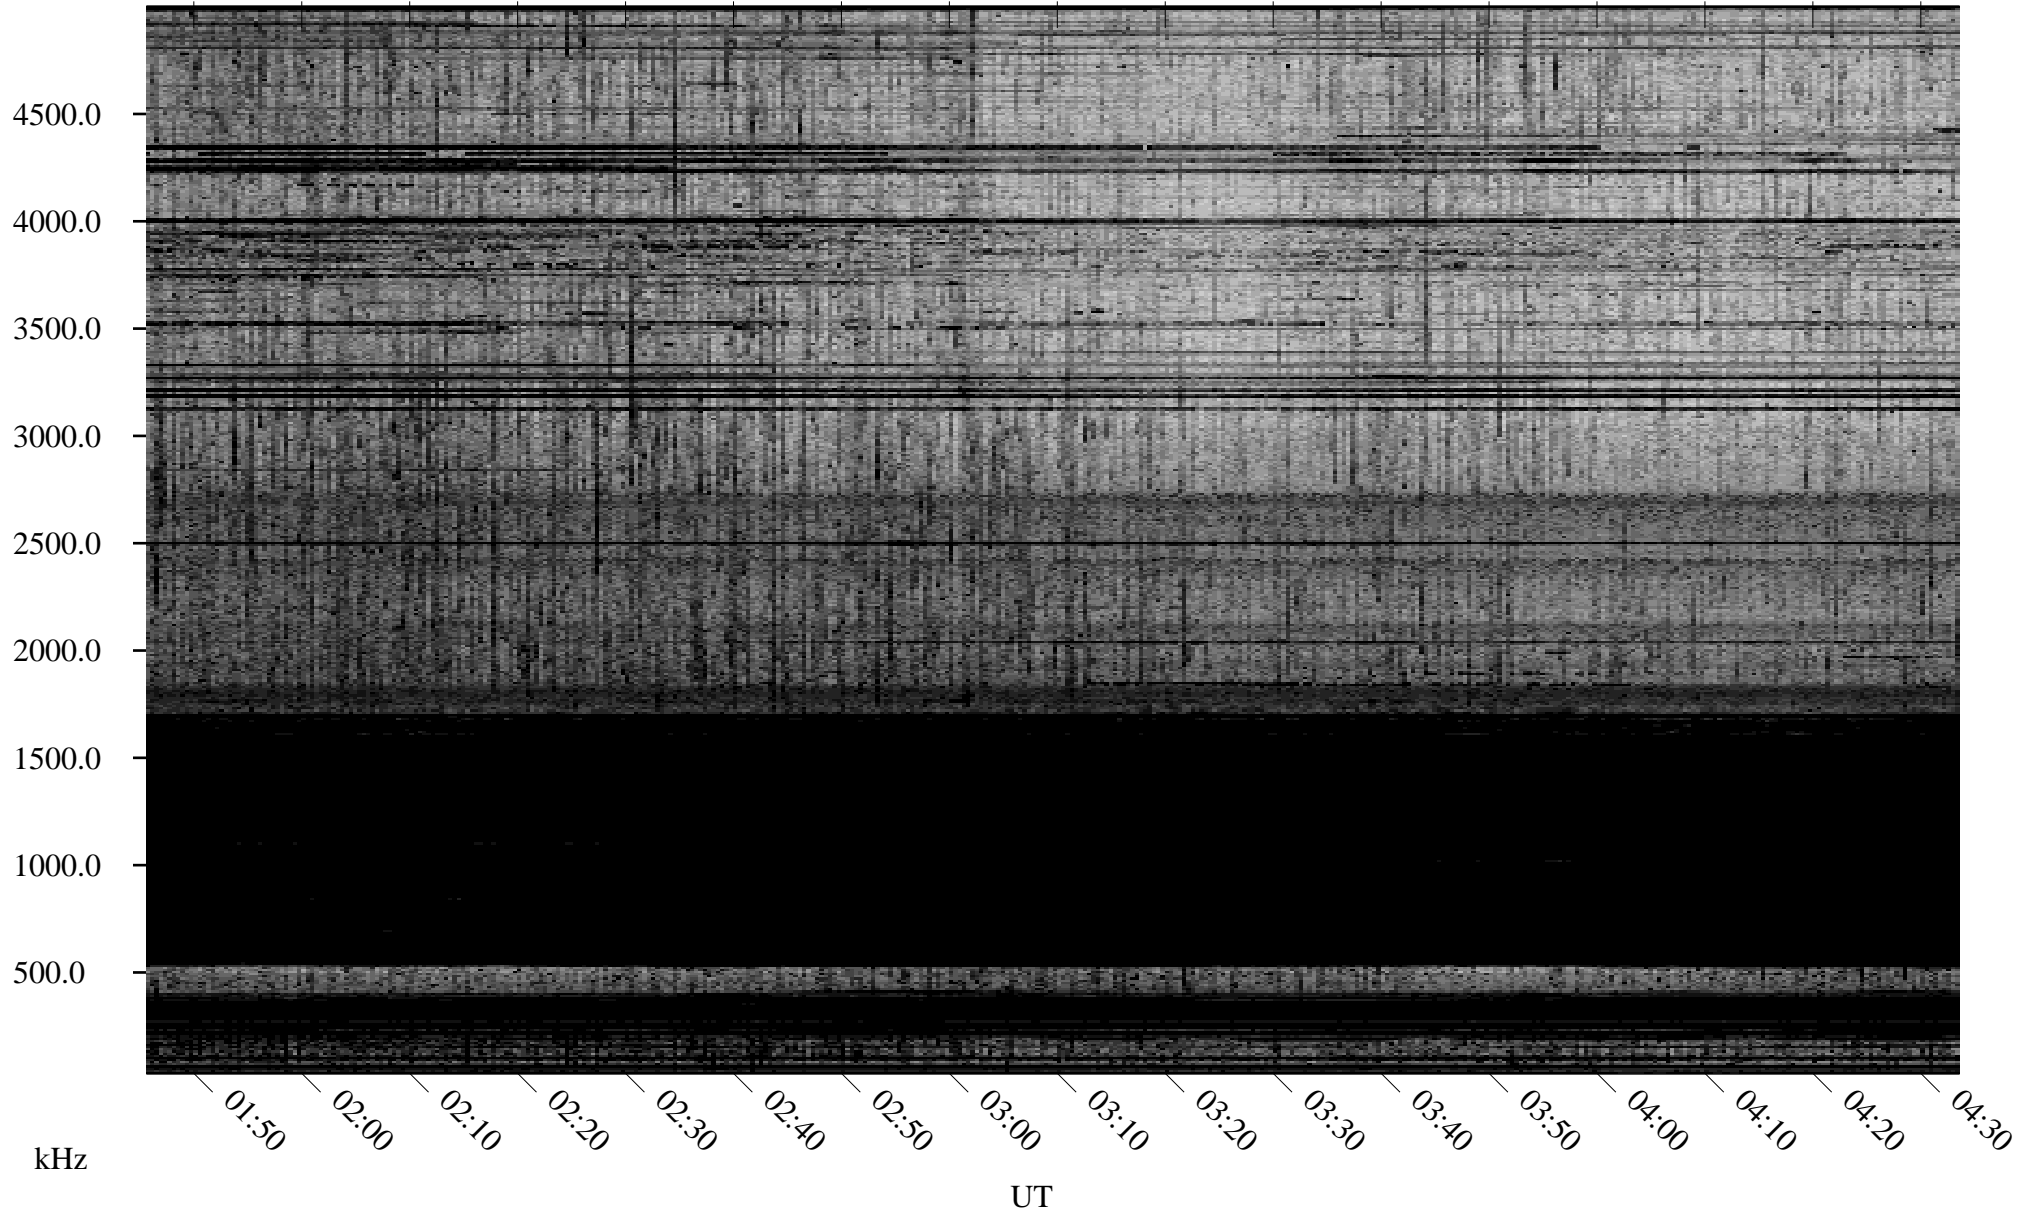

02/03/2006 Churchill, Manitoba

Linear Scale Black = 161 White = 15

ch06034l.r04m max_12

Page 1

02/04/2006 Churchill, Manitoba

Linear Scale Black = 161 White = 15

ch06034l.r04m max_12

Page 2

02/04/2006 Churchill, Manitoba

Linear Scale Black = 161 White = 15

ch06034l.r04m max_12

Page 3

02/04/2006 Churchill, Manitoba

Linear Scale Black = 161 White = 15

ch06034l.r04m max_12

Page 4

02/04/2006 Churchill, Manitoba

Linear Scale Black = 161 White = 15

ch06034l.r04m max_12

Page 5

02/04/2006 Churchill, Manitoba

Linear Scale Black = 161 White = 15

ch06034l.r04m max_12

Page 6

02/04/2006 Churchill, Manitoba

Linear Scale Black = 161 White = 15

ch06034l.r04m max_12

Page 7