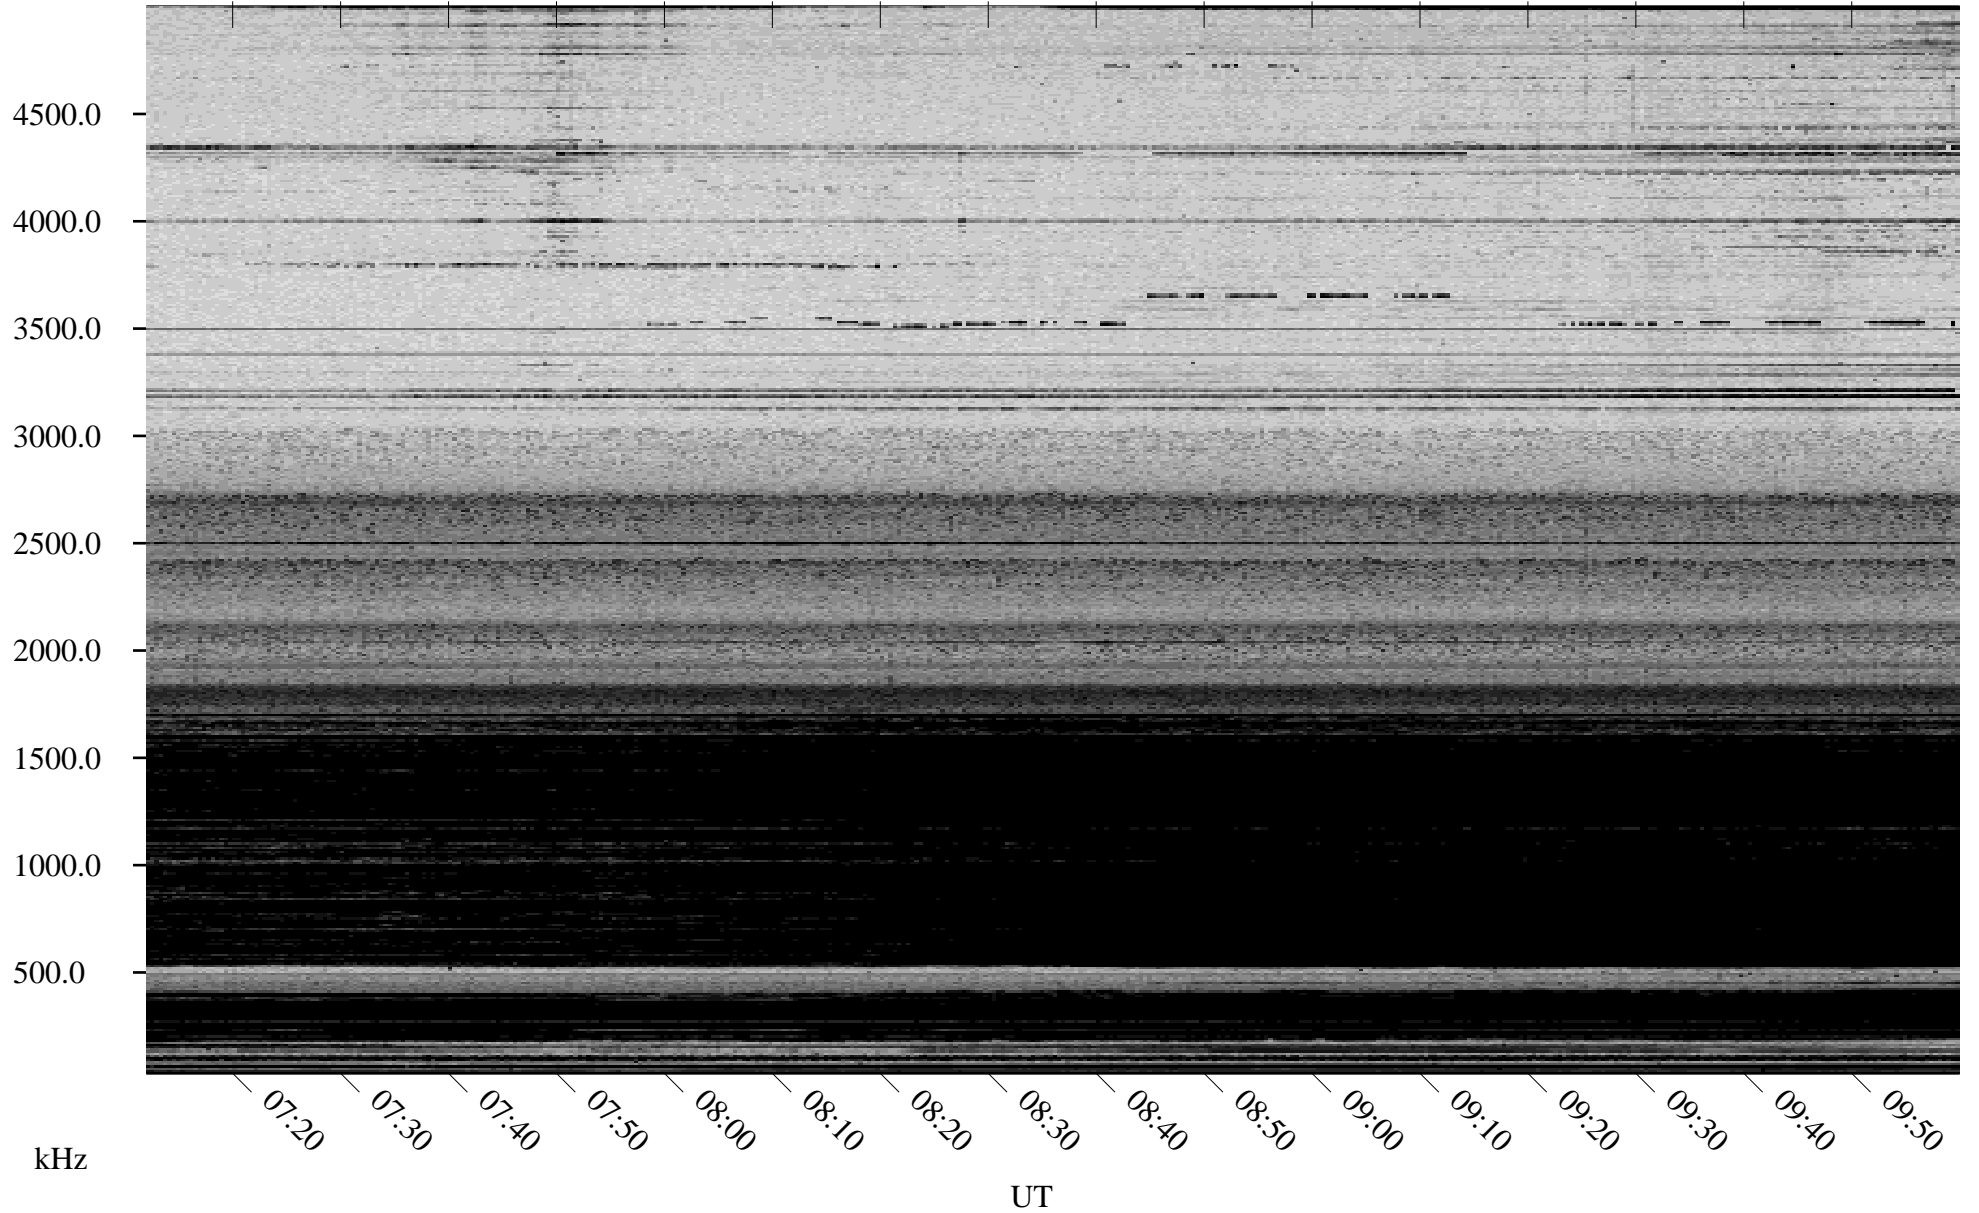

02/07/2006 Churchill, Manitoba

Linear Scale Black = 161 White = 15

ch06038l.r00m max_12

Page 1

02/07/2006 Churchill, Manitoba

Linear Scale Black = 161 White = 15

ch06038l.r00m max_12

Page 2

02/08/2006 Churchill, Manitoba

Linear Scale Black = 161 White = 15

ch06038l.r00m max_12

Page 3

02/08/2006 Churchill, Manitoba

Linear Scale Black = 161 White = 15

ch06038l.r00m max_12

Page 4

02/08/2006 Churchill, Manitoba

Linear Scale Black = 161 White = 15

ch06038l.r00m max_12

Page 5

02/08/2006 Churchill, Manitoba

Linear Scale Black = 161 White = 15

ch06038l.r00m max_12

Page 6

02/08/2006 Churchill, Manitoba

Linear Scale Black = 161 White = 15

ch06038l.r00m max_12

Page 7

02/08/2006 Churchill, Manitoba

Linear Scale Black = 161 White = 15

ch06038l.r00m max_12

Page 8