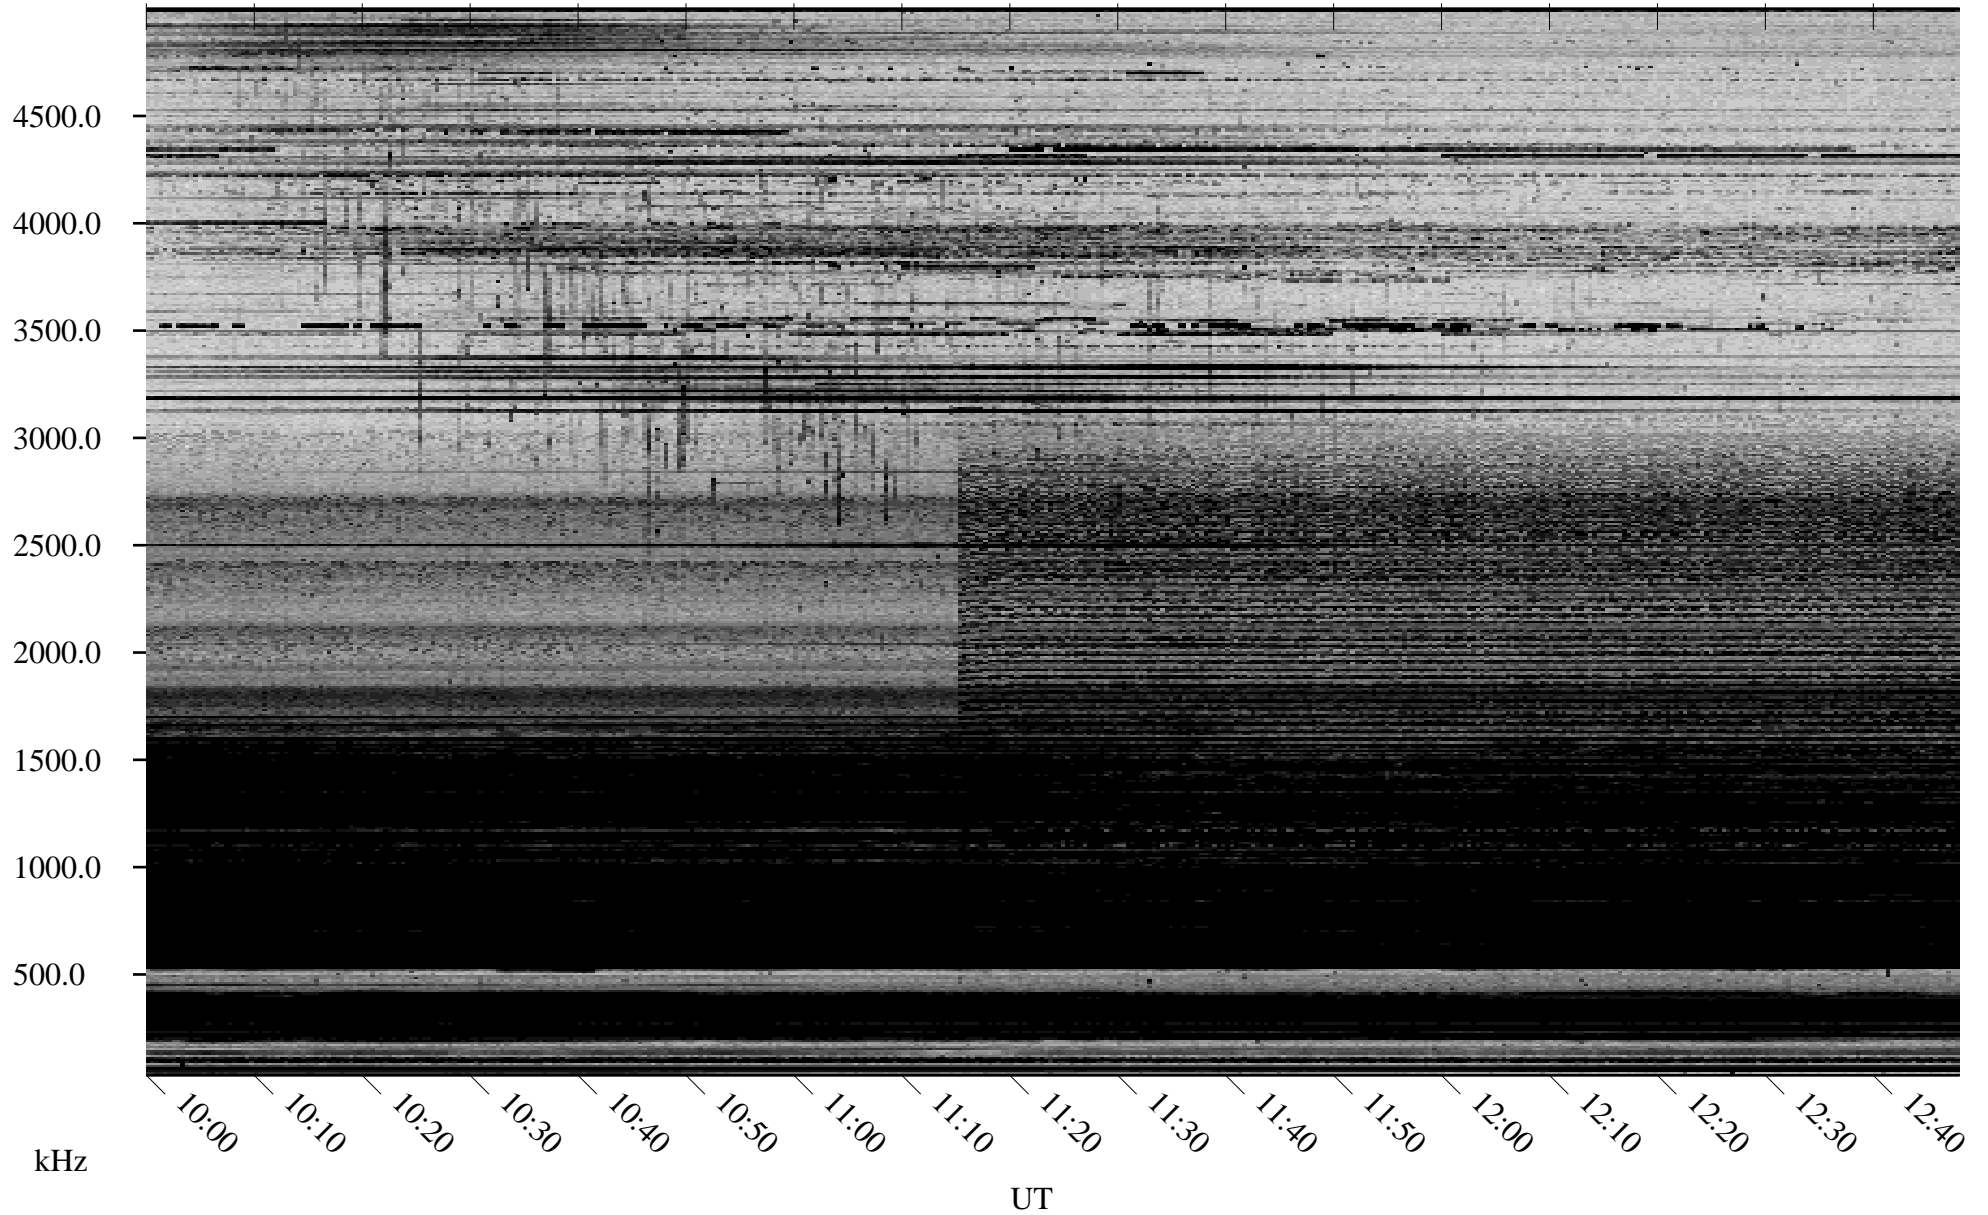

02/07/2006 Churchill, Manitoba

Linear Scale Black = 161 White = 15

ch06038l.r00m max_12

Page 1

02/07/2006 Churchill, Manitoba

Linear Scale Black = 161 White = 15

ch06038l.r00m max_12

Page 2

02/08/2006 Churchill, Manitoba

Linear Scale Black = 161 White = 15

ch06038l.r00m max_12

Page 3

02/08/2006 Churchill, Manitoba

Linear Scale Black = 161 White = 15

ch06038l.r00m max_12

Page 4

02/08/2006 Churchill, Manitoba

Linear Scale Black = 161 White = 15

ch06038l.r00m max_12

Page 5

02/08/2006 Churchill, Manitoba

Linear Scale Black = 161 White = 15

ch06038l.r00m max_12

Page 6

02/08/2006 Churchill, Manitoba

Linear Scale Black = 161 White = 15

ch06038l.r00m max_12

Page 7

02/08/2006 Churchill, Manitoba

Linear Scale Black = 161 White = 15

ch06038l.r00m max_12

Page 8