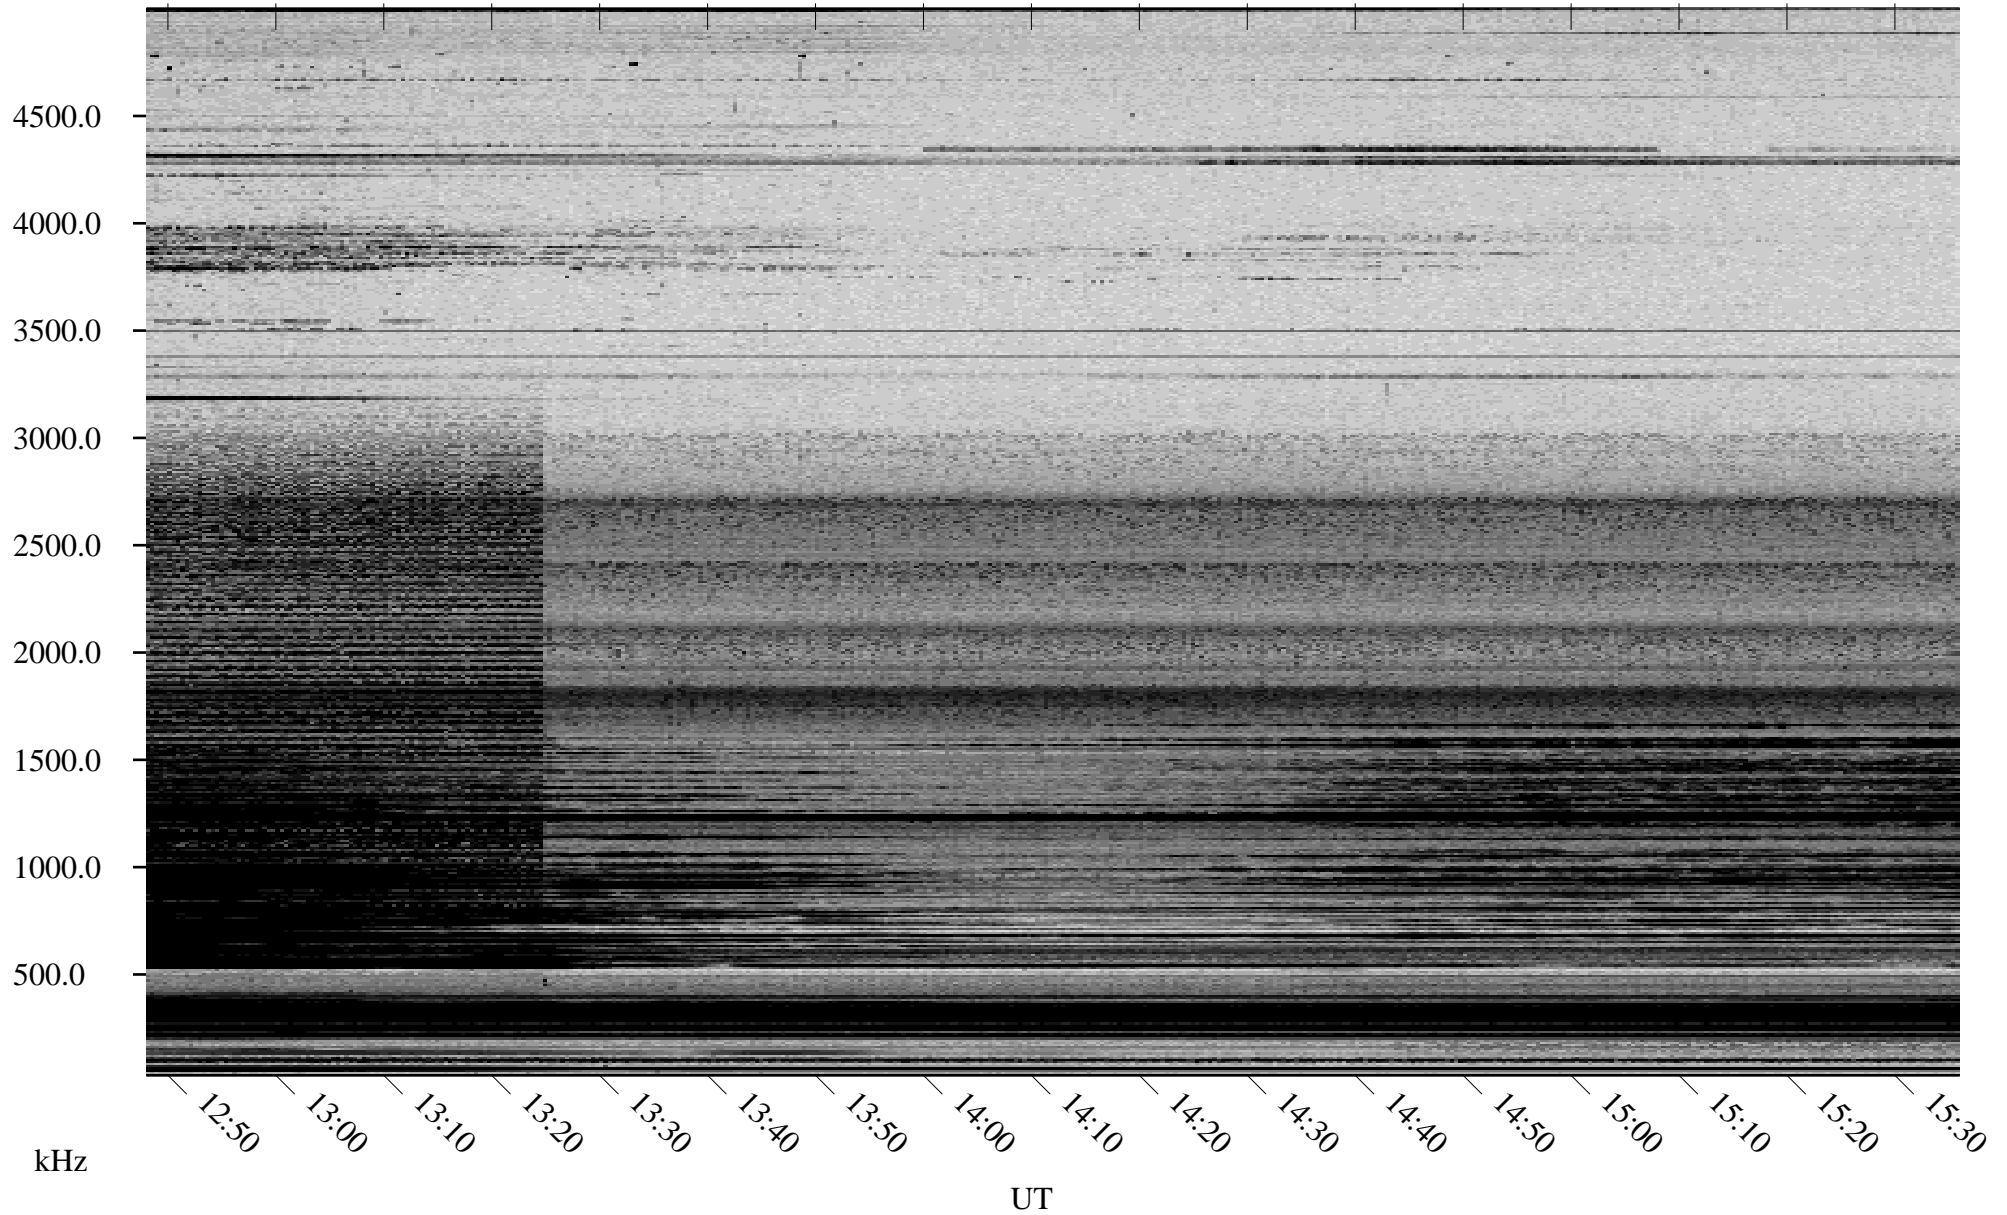

02/07/2006 Churchill, Manitoba

Linear Scale Black = 161 White = 15

ch06038l.r00m max_12

Page 1

02/07/2006 Churchill, Manitoba

Linear Scale Black = 161 White = 15

ch06038l.r00m max_12

Page 2

02/08/2006 Churchill, Manitoba

Linear Scale Black = 161 White = 15

ch06038l.r00m max_12

Page 3

02/08/2006 Churchill, Manitoba

Linear Scale Black = 161 White = 15

ch06038l.r00m max_12

Page 4

02/08/2006 Churchill, Manitoba

Linear Scale Black = 161 White = 15

ch06038l.r00m max_12

Page 5

02/08/2006 Churchill, Manitoba

Linear Scale Black = 161 White = 15

ch06038l.r00m max_12

Page 6

02/08/2006 Churchill, Manitoba

Linear Scale Black = 161 White = 15

ch06038l.r00m max_12

Page 7

02/08/2006 Churchill, Manitoba

Linear Scale Black = 161 White = 15

ch06038l.r00m max_12

Page 8