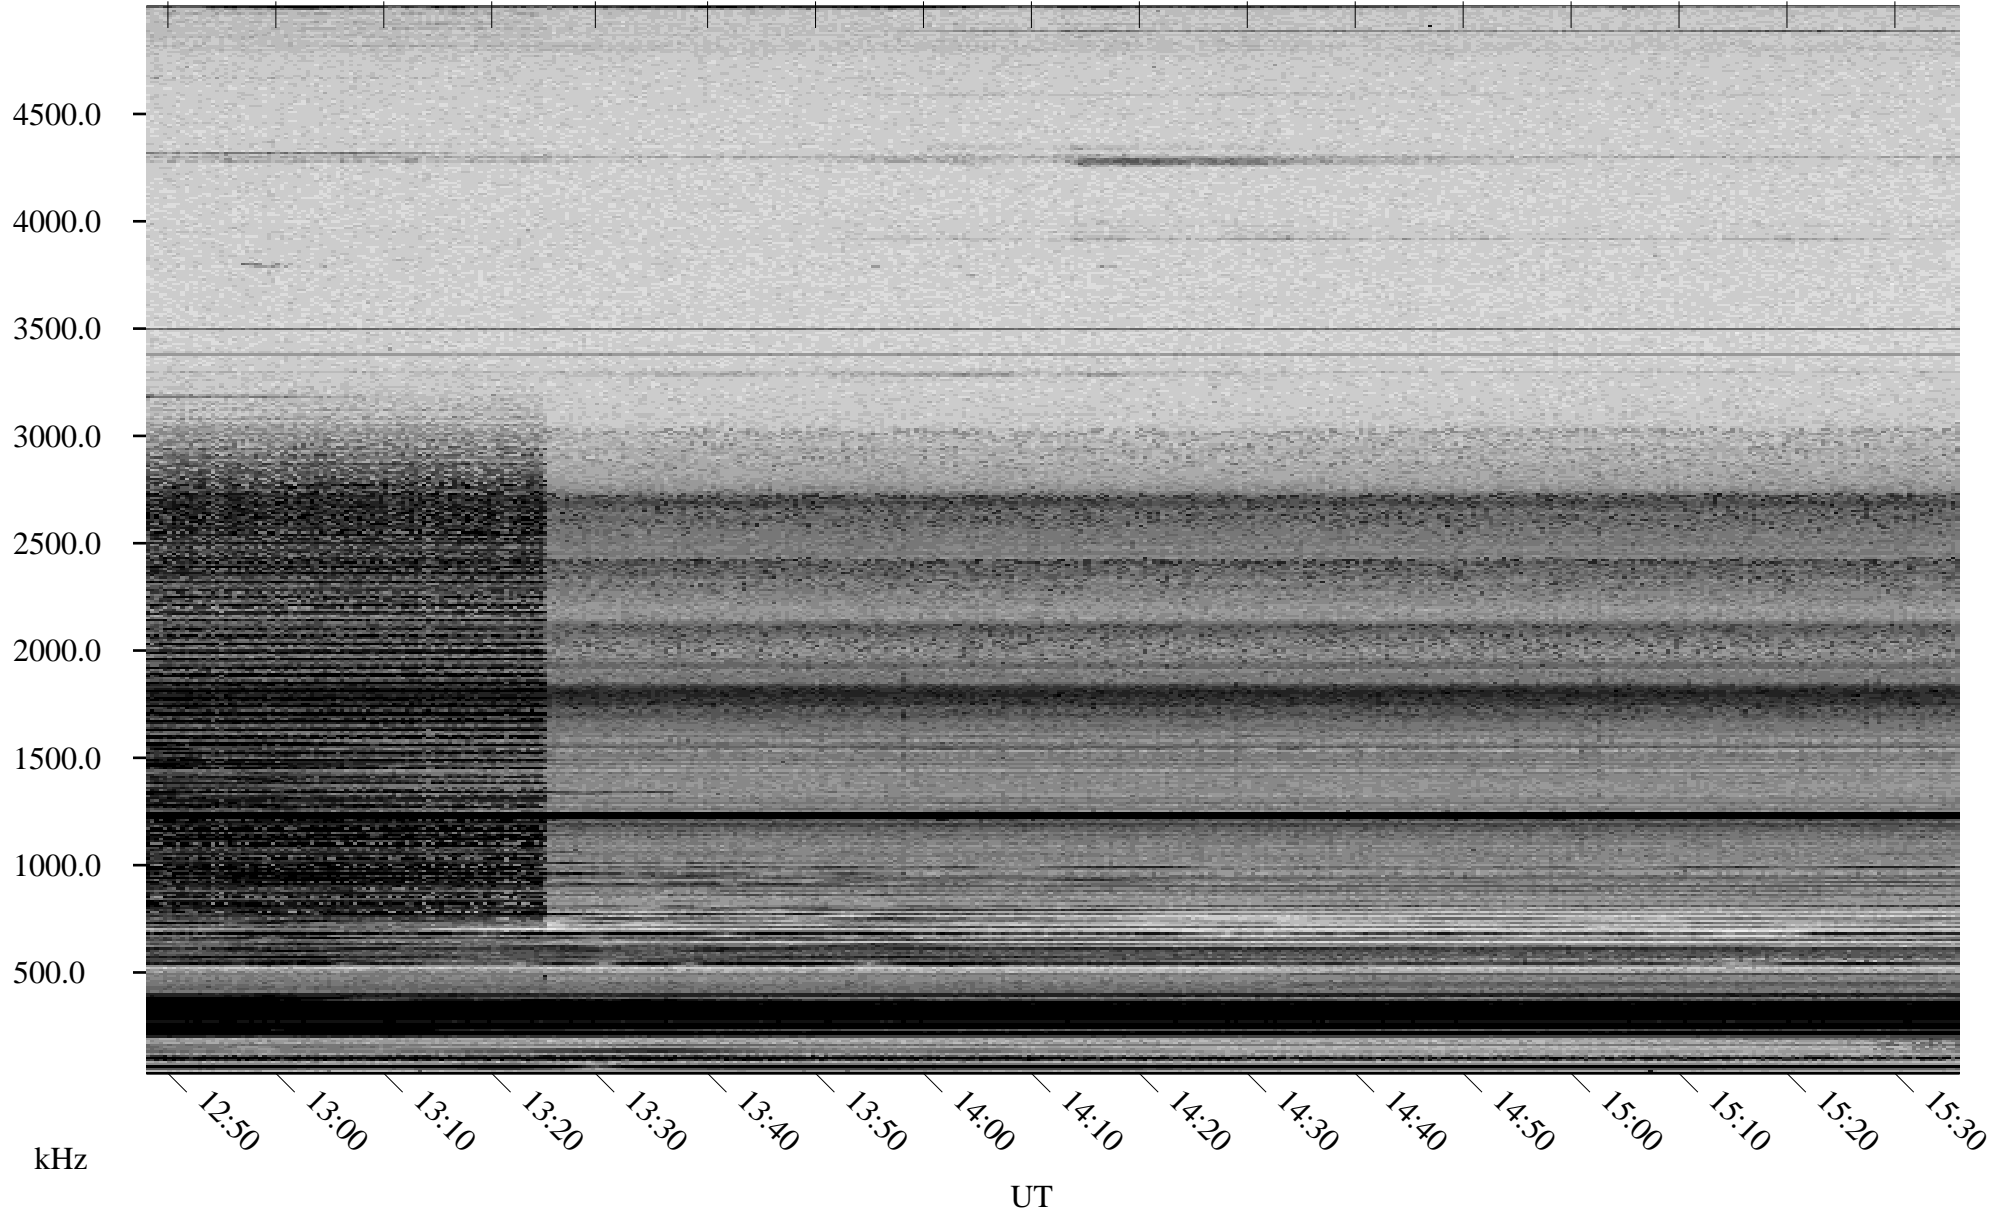

02/08/2006 Churchill, Manitoba

Linear Scale Black = 161 White = 15

ch06039l.r00m max_12

Page 1

02/08/2006 Churchill, Manitoba

Linear Scale Black = 161 White = 15

ch06039l.r00m max_12

Page 2

02/09/2006 Churchill, Manitoba

Linear Scale Black = 161 White = 15

ch06039l.r00m max_12

Page 3

02/09/2006 Churchill, Manitoba

Linear Scale Black = 161 White = 15

ch06039l.r00m max_12

Page 4

02/09/2006 Churchill, Manitoba

Linear Scale Black = 161 White = 15

ch06039l.r00m max_12

Page 5

02/09/2006 Churchill, Manitoba

Linear Scale Black = 161 White = 15

ch06039l.r00m max_12

Page 6

02/09/2006 Churchill, Manitoba

Linear Scale Black = 161 White = 15

ch06039l.r00m max_12

Page 7

02/09/2006 Churchill, Manitoba

Linear Scale Black = 161 White = 15

ch06039l.r00m max_12

Page 8