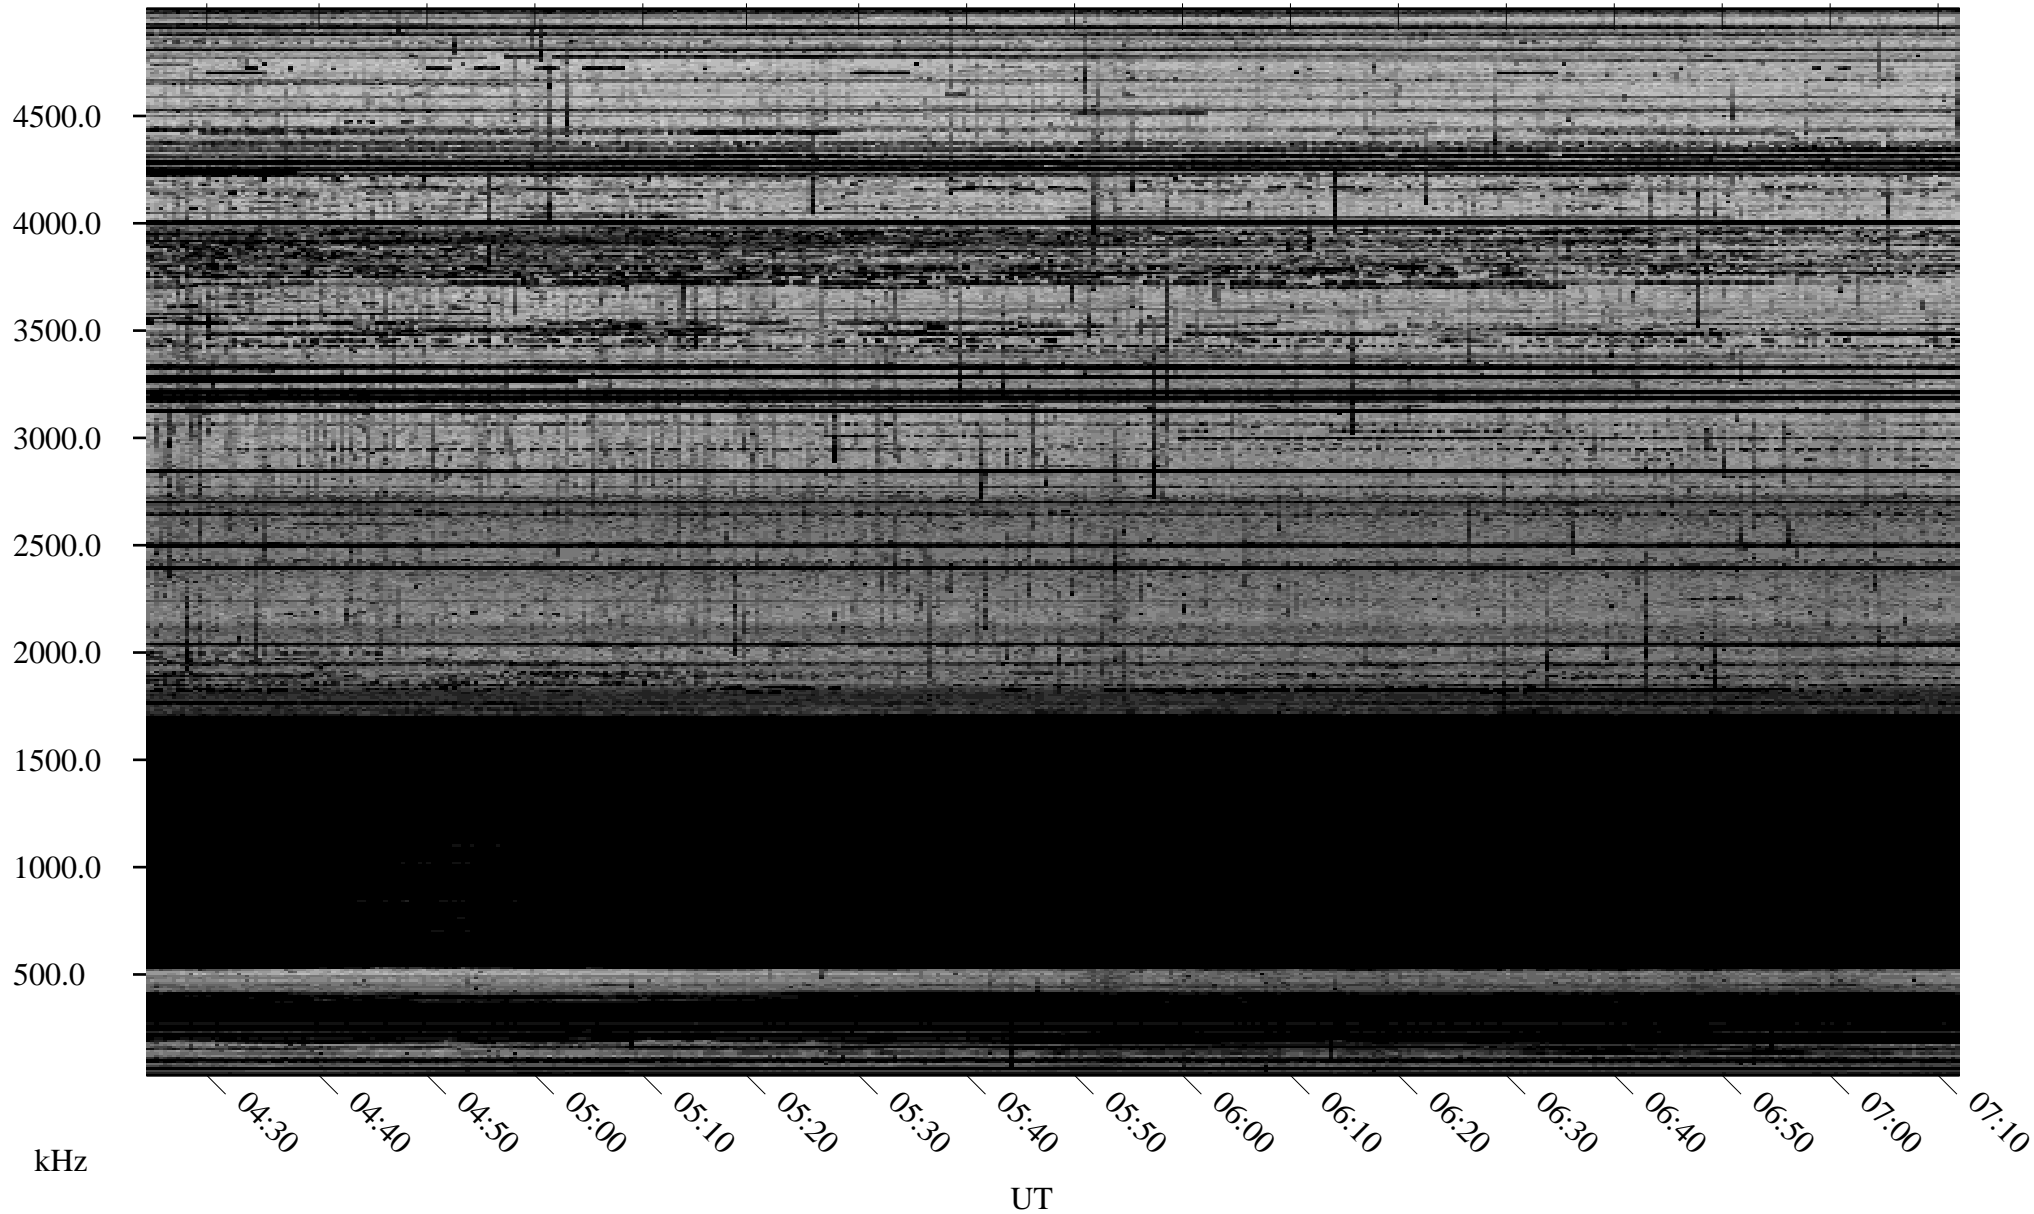

02/08/2006 Churchill, Manitoba

Linear Scale Black = 161 White = 15

ch06039l.r00m max_12

Page 1

02/08/2006 Churchill, Manitoba

Linear Scale Black = 161 White = 15

ch06039l.r00m max_12

Page 2

02/09/2006 Churchill, Manitoba

Linear Scale Black = 161 White = 15

ch06039l.r00m max_12

Page 3

02/09/2006 Churchill, Manitoba

Linear Scale Black = 161 White = 15

ch06039l.r00m max_12

Page 4

02/09/2006 Churchill, Manitoba

Linear Scale Black = 161 White = 15

ch06039l.r00m max_12

Page 5

02/09/2006 Churchill, Manitoba

Linear Scale Black = 161 White = 15

ch06039l.r00m max_12

Page 6

02/09/2006 Churchill, Manitoba

Linear Scale Black = 161 White = 15

ch06039l.r00m max_12

Page 7

02/09/2006 Churchill, Manitoba

Linear Scale Black = 161 White = 15

ch06039l.r00m max_12

Page 8