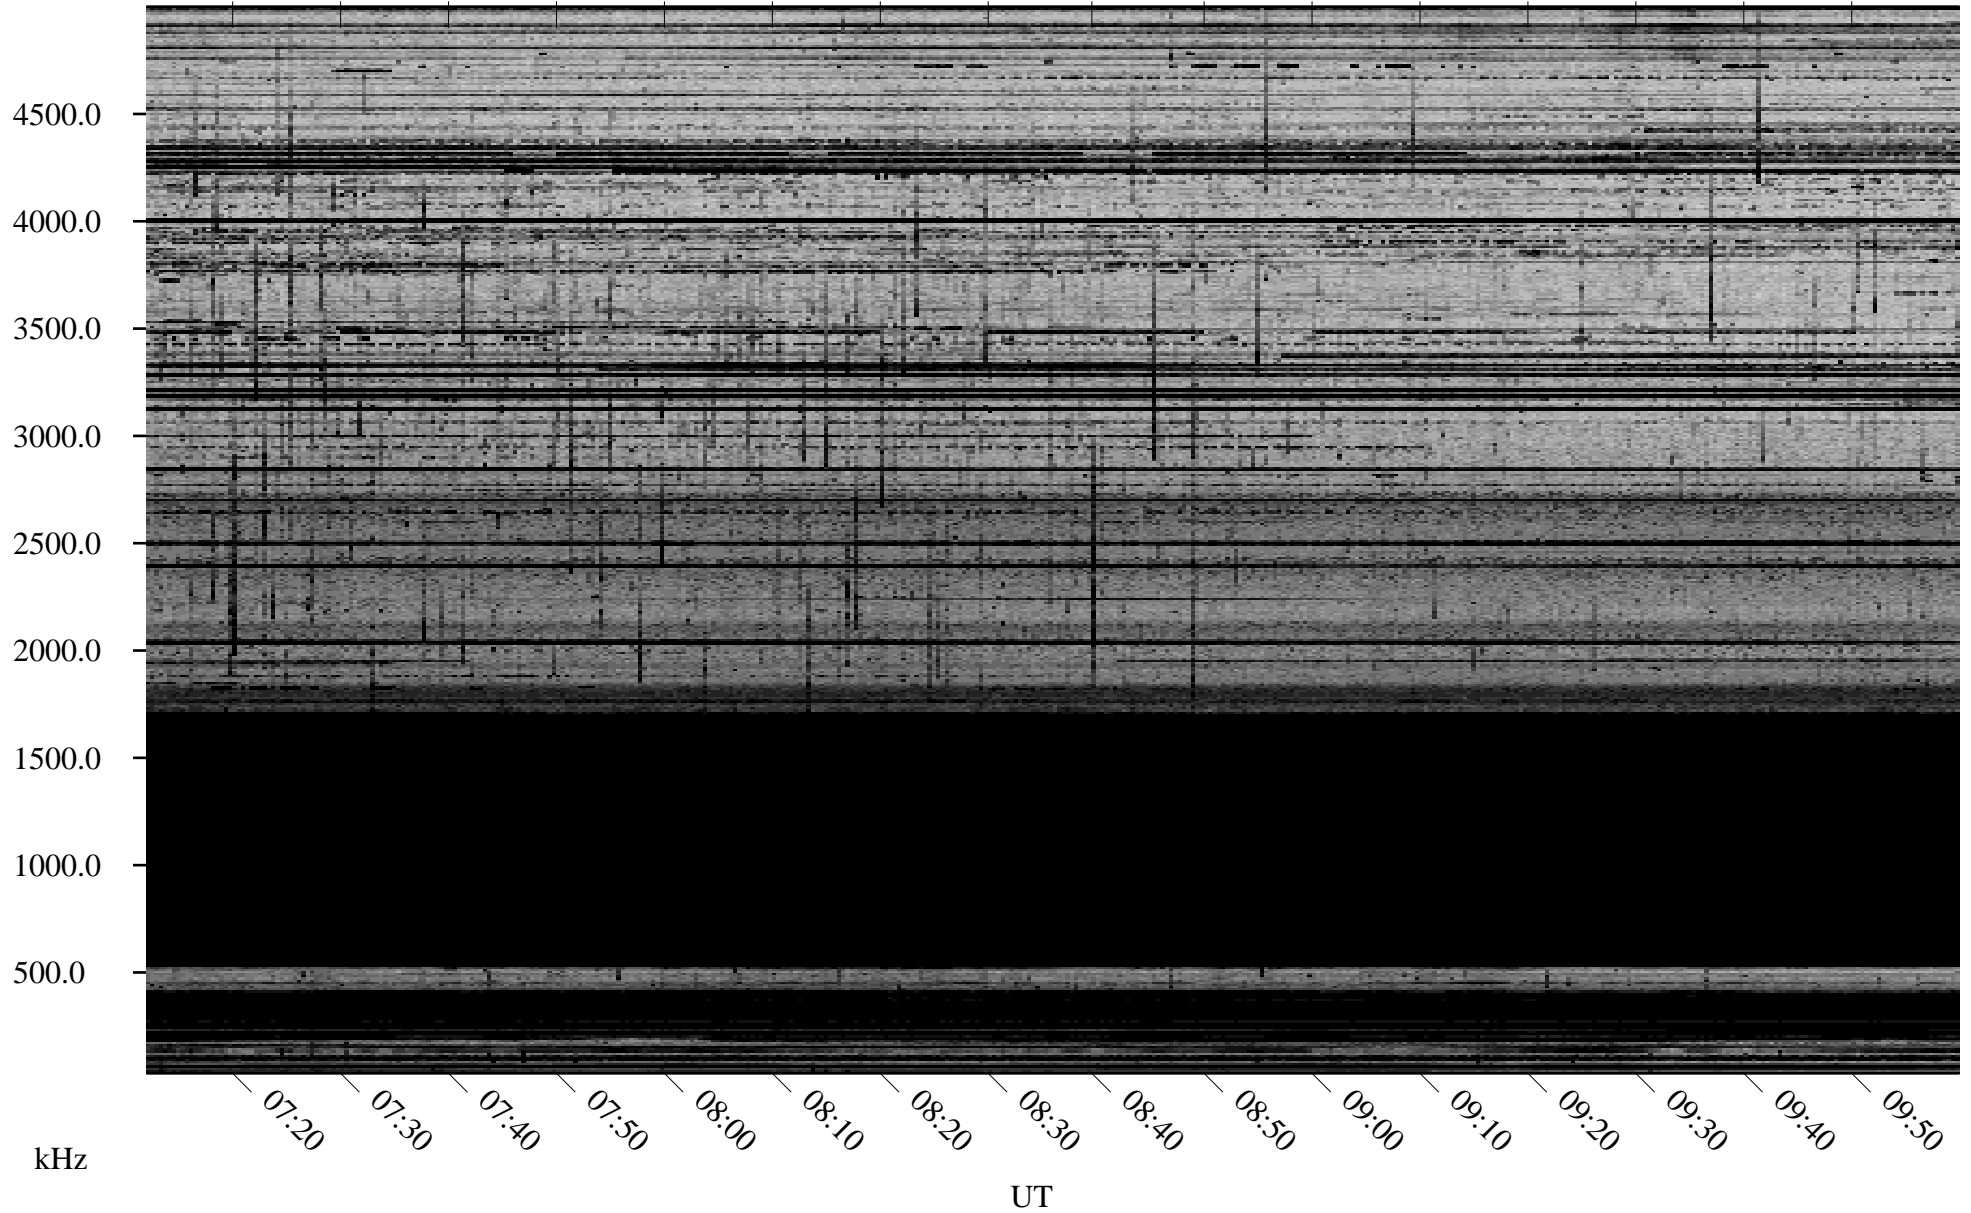

02/08/2006 Churchill, Manitoba

Linear Scale Black = 161 White = 15

ch06039l.r00m max_12

Page 1

02/08/2006 Churchill, Manitoba

Linear Scale Black = 161 White = 15

ch06039l.r00m max_12

Page 2

02/09/2006 Churchill, Manitoba

Linear Scale Black = 161 White = 15

ch06039l.r00m max_12

Page 3

02/09/2006 Churchill, Manitoba

Linear Scale Black = 161 White = 15

ch06039l.r00m max_12

Page 4

02/09/2006 Churchill, Manitoba

Linear Scale Black = 161 White = 15

ch06039l.r00m max_12

Page 5

02/09/2006 Churchill, Manitoba

Linear Scale Black = 161 White = 15

ch06039l.r00m max_12

Page 6

02/09/2006 Churchill, Manitoba

Linear Scale Black = 161 White = 15

ch06039l.r00m max_12

Page 7

02/09/2006 Churchill, Manitoba

Linear Scale Black = 161 White = 15

ch06039l.r00m max_12

Page 8