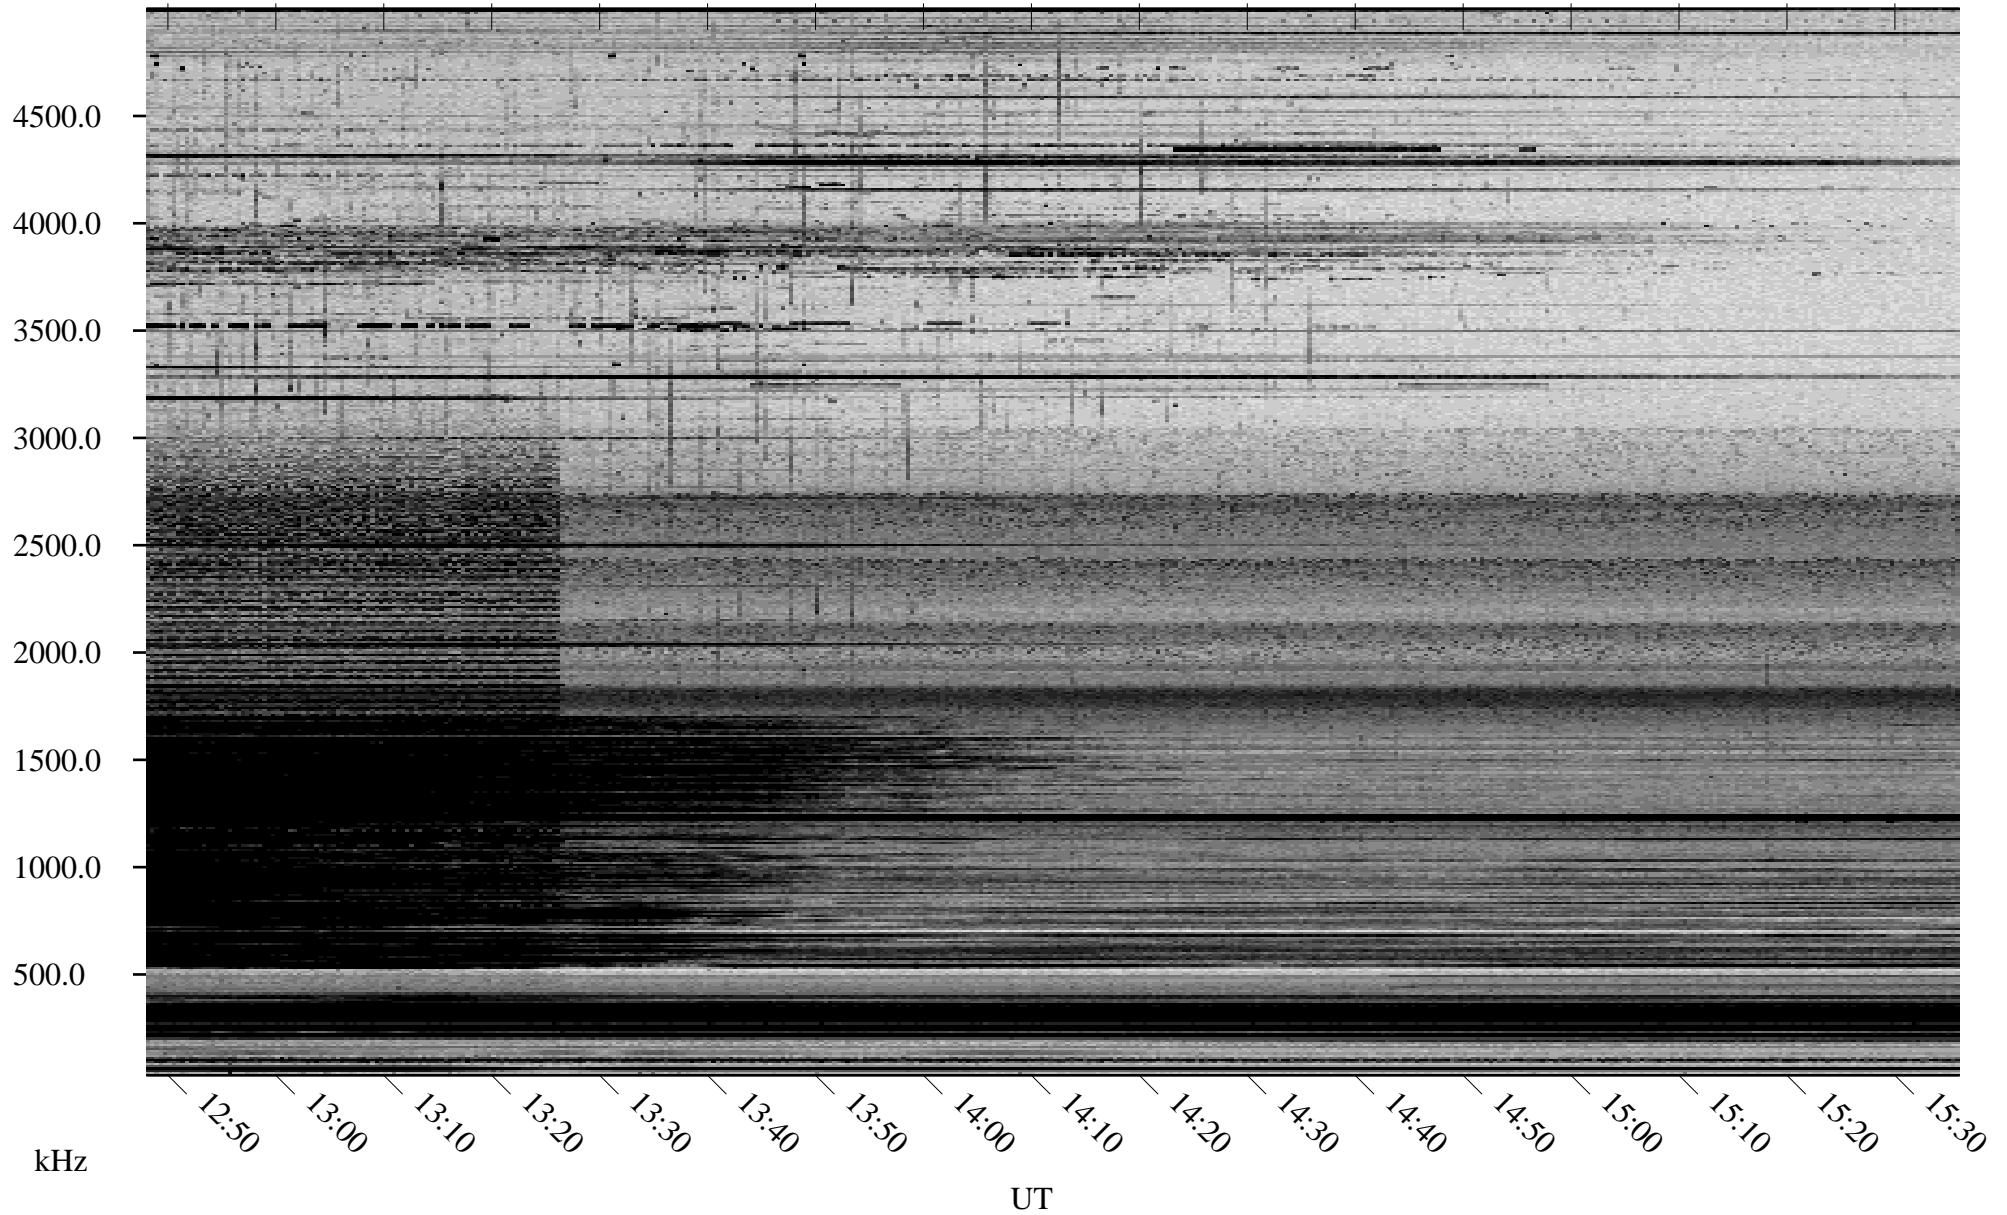

# 02/10/2006 Churchill, Manitoba

Linear Scale    Black = 161    White = 15

ch06040l.r00m max\_12

Page 5

# 02/10/2006 Churchill, Manitoba

Linear Scale    Black = 161    White = 15

ch06040l.r00m max\_12

Page 6

# 02/10/2006 Churchill, Manitoba

Linear Scale    Black = 161    White = 15

ch06040l.r00m max\_12

Page 7

02/10/2006 Churchill, Manitoba

Linear Scale Black = 161 White = 15

ch06040l.r00m max\_12

Page 8