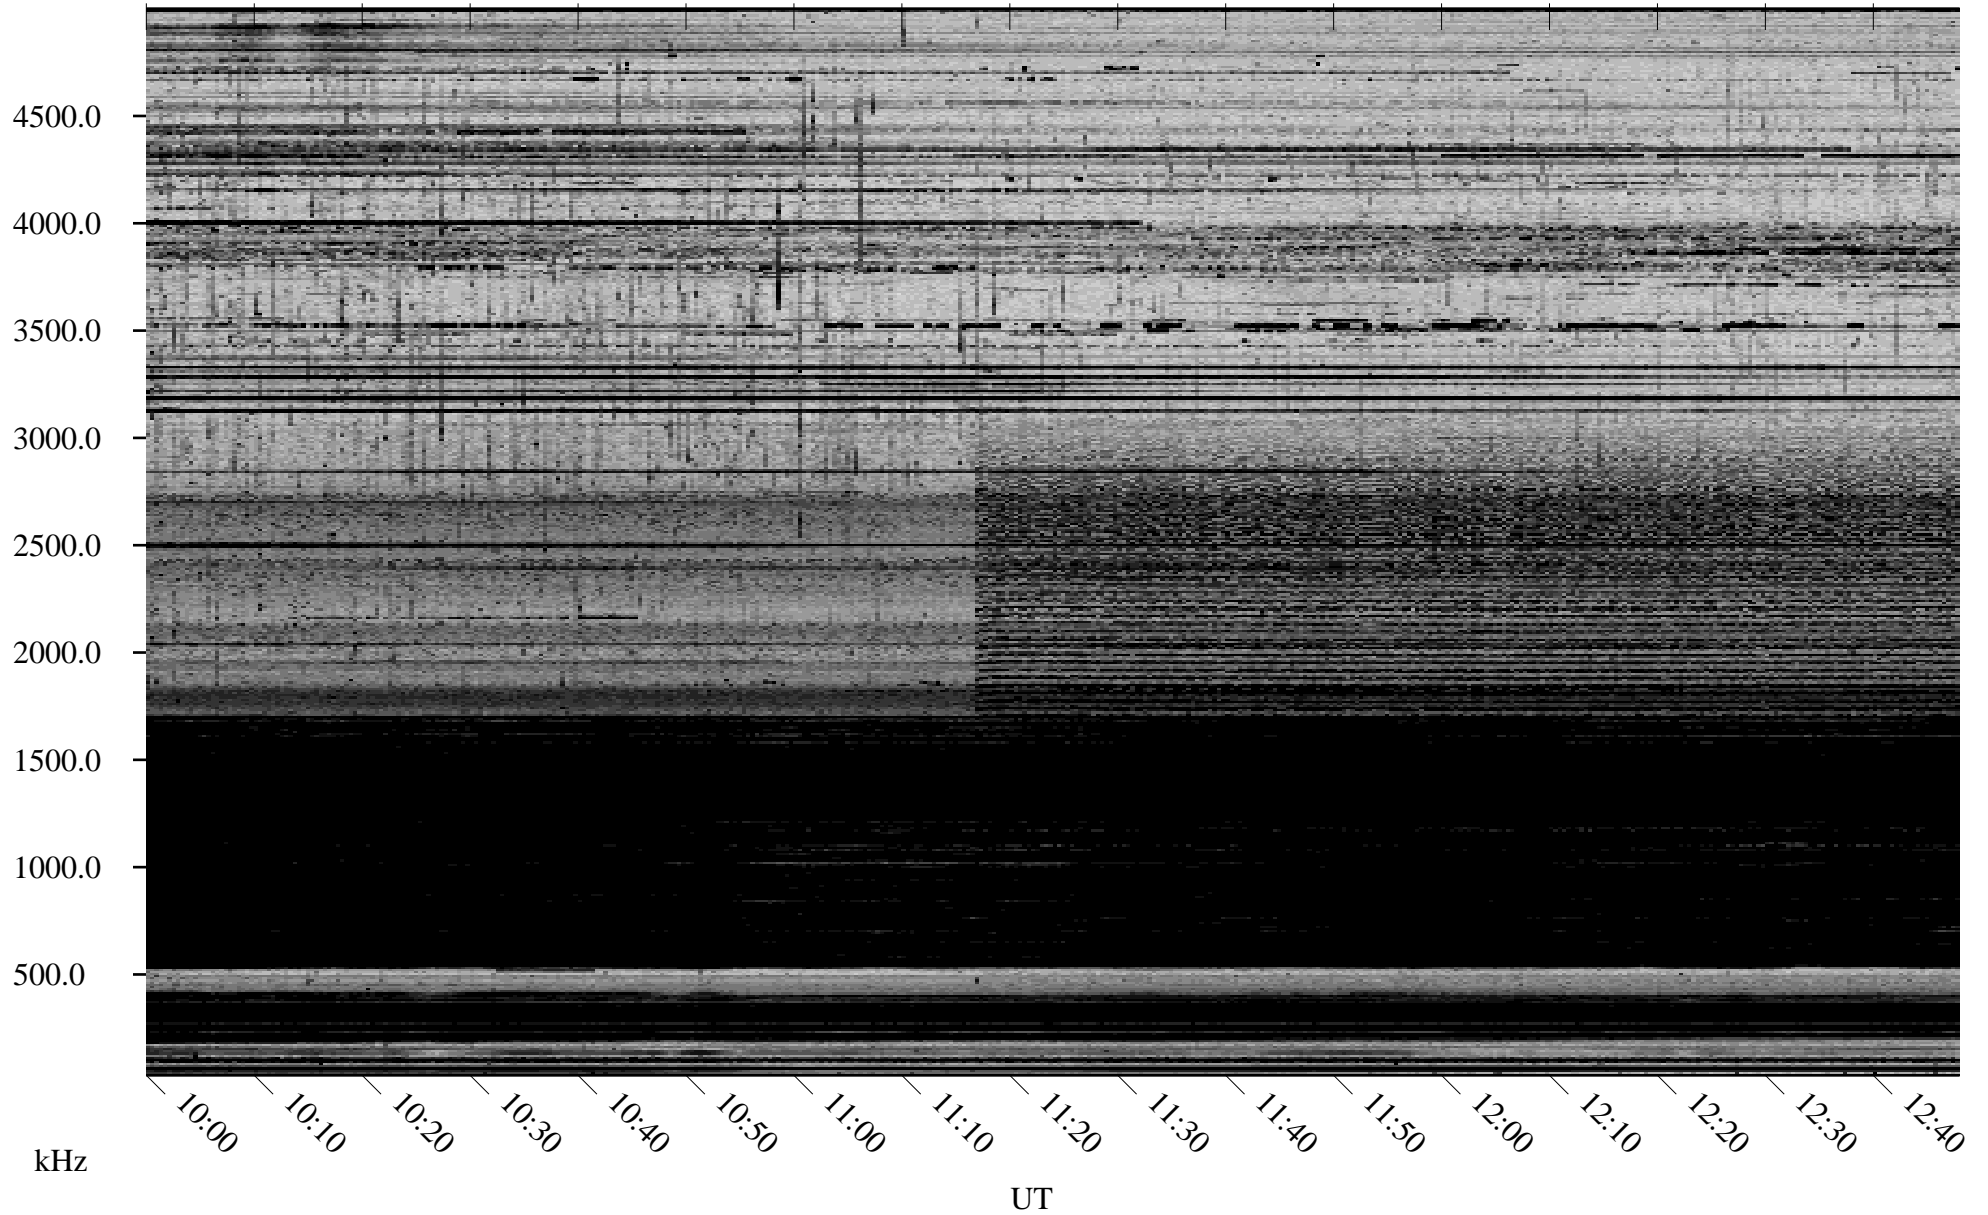

# 02/10/2006 Churchill, Manitoba

Linear Scale    Black = 161    White = 15

ch06040l.r00m max\_12

Page 4

# 02/10/2006 Churchill, Manitoba

Linear Scale    Black = 161    White = 15

ch06040l.r00m max\_12

Page 5

# 02/10/2006 Churchill, Manitoba

Linear Scale    Black = 161    White = 15

ch06040l.r00m max\_12

Page 6

# 02/10/2006 Churchill, Manitoba

Linear Scale    Black = 161    White = 15

ch06040l.r00m max\_12

Page 7

02/10/2006 Churchill, Manitoba

Linear Scale Black = 161 White = 15

ch06040l.r00m max\_12

Page 8