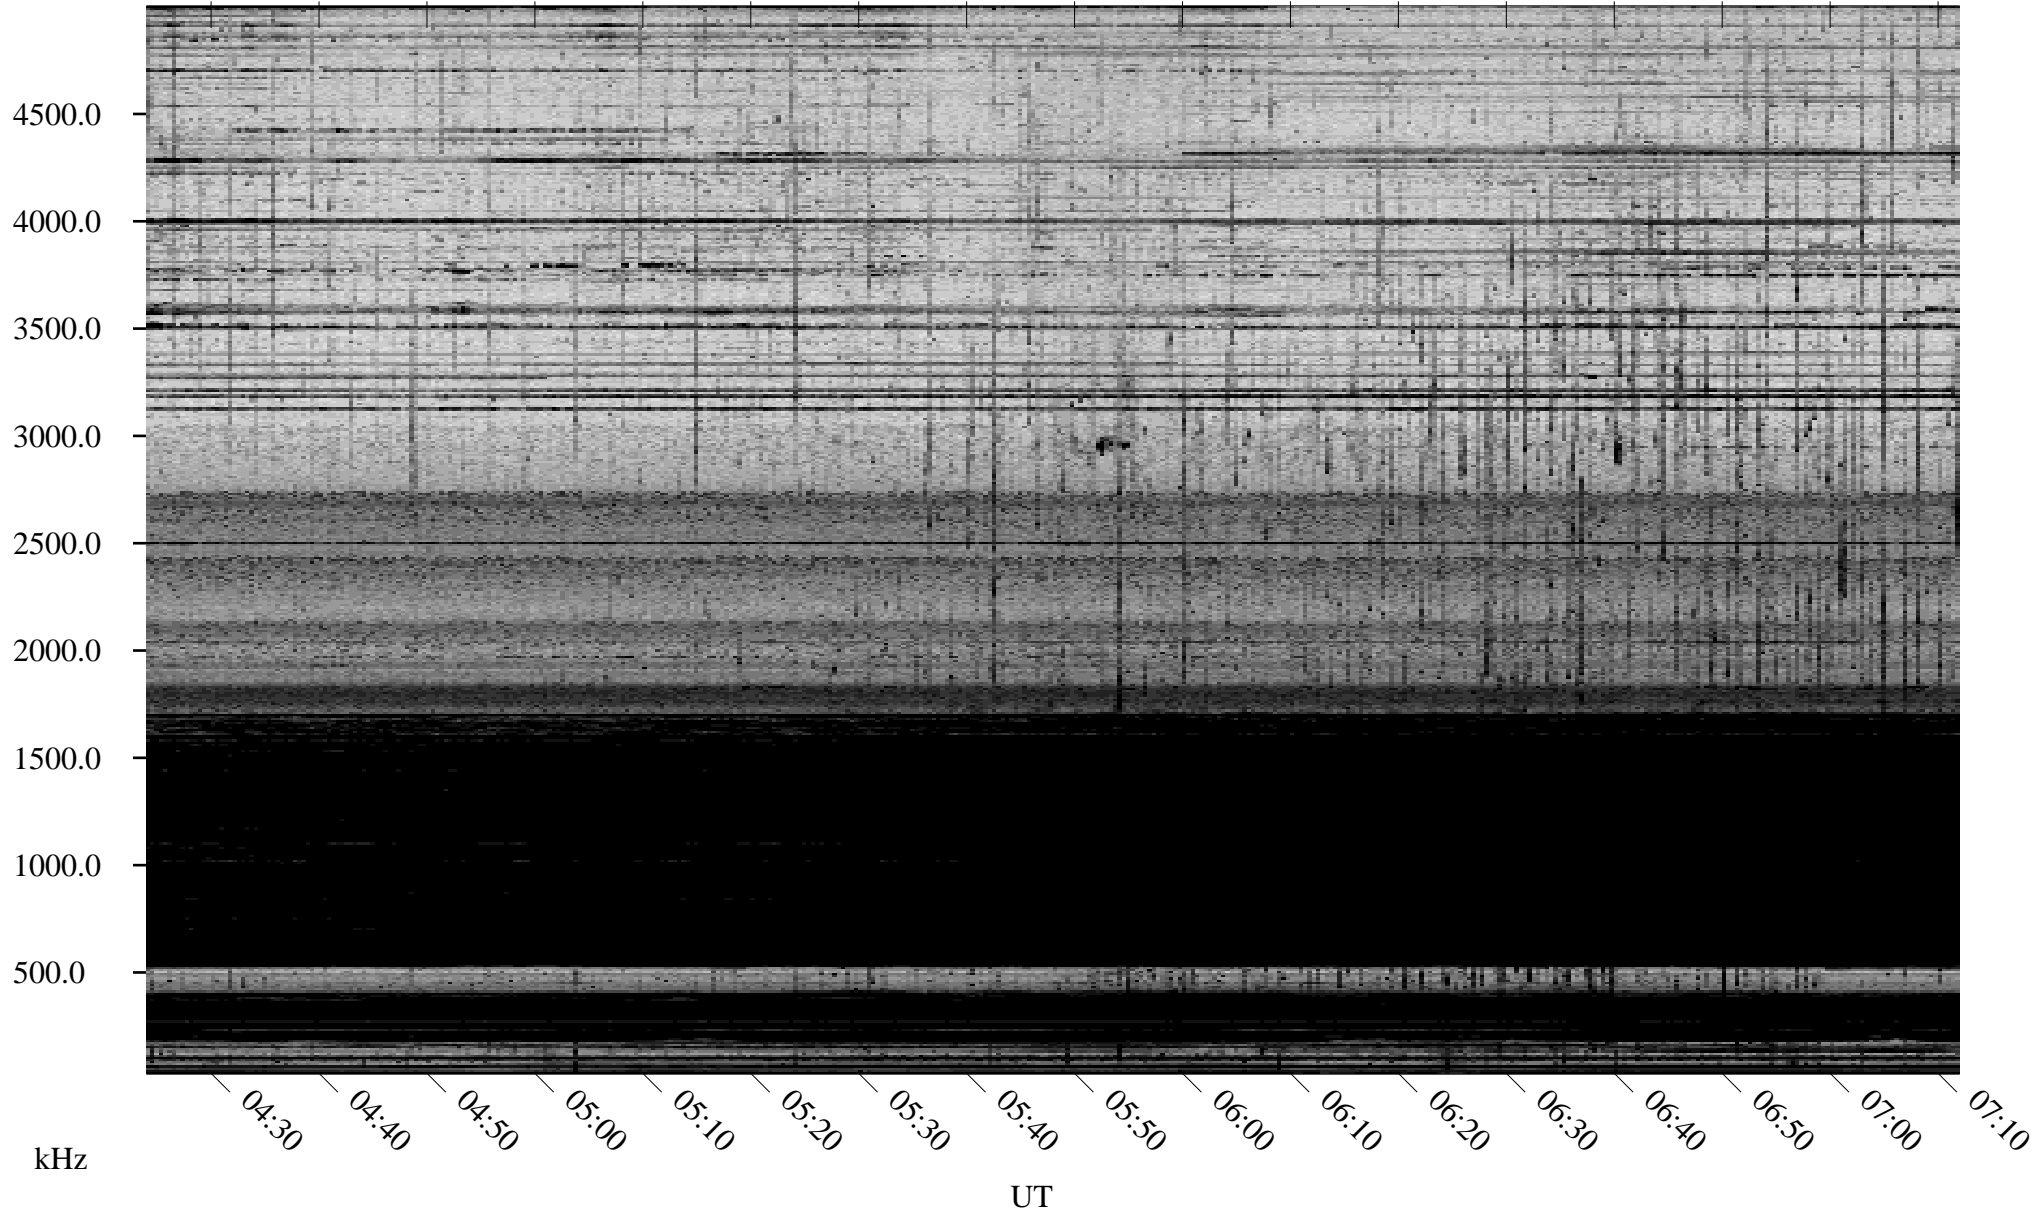

02/10/2006 Churchill, Manitoba

Linear Scale Black = 161 White = 15

ch060411.r00m max_12

Page 1

02/10/2006 Churchill, Manitoba

Linear Scale Black = 161 White = 15

ch060411.r00m max_12

Page 2

02/11/2006 Churchill, Manitoba

Linear Scale Black = 161 White = 15

ch060411.r00m max_12

Page 3

02/11/2006 Churchill, Manitoba

Linear Scale Black = 161 White = 15

ch060411.r00m max_12

Page 4

02/11/2006 Churchill, Manitoba

Linear Scale Black = 161 White = 15

ch060411.r00m max_12

Page 5

02/11/2006 Churchill, Manitoba

Linear Scale Black = 161 White = 15

ch060411.r00m max_12

Page 6

02/11/2006 Churchill, Manitoba

Linear Scale Black = 161 White = 15

ch060411.r00m max_12

Page 7

02/11/2006 Churchill, Manitoba

Linear Scale Black = 161 White = 15

ch060411.r00m max_12