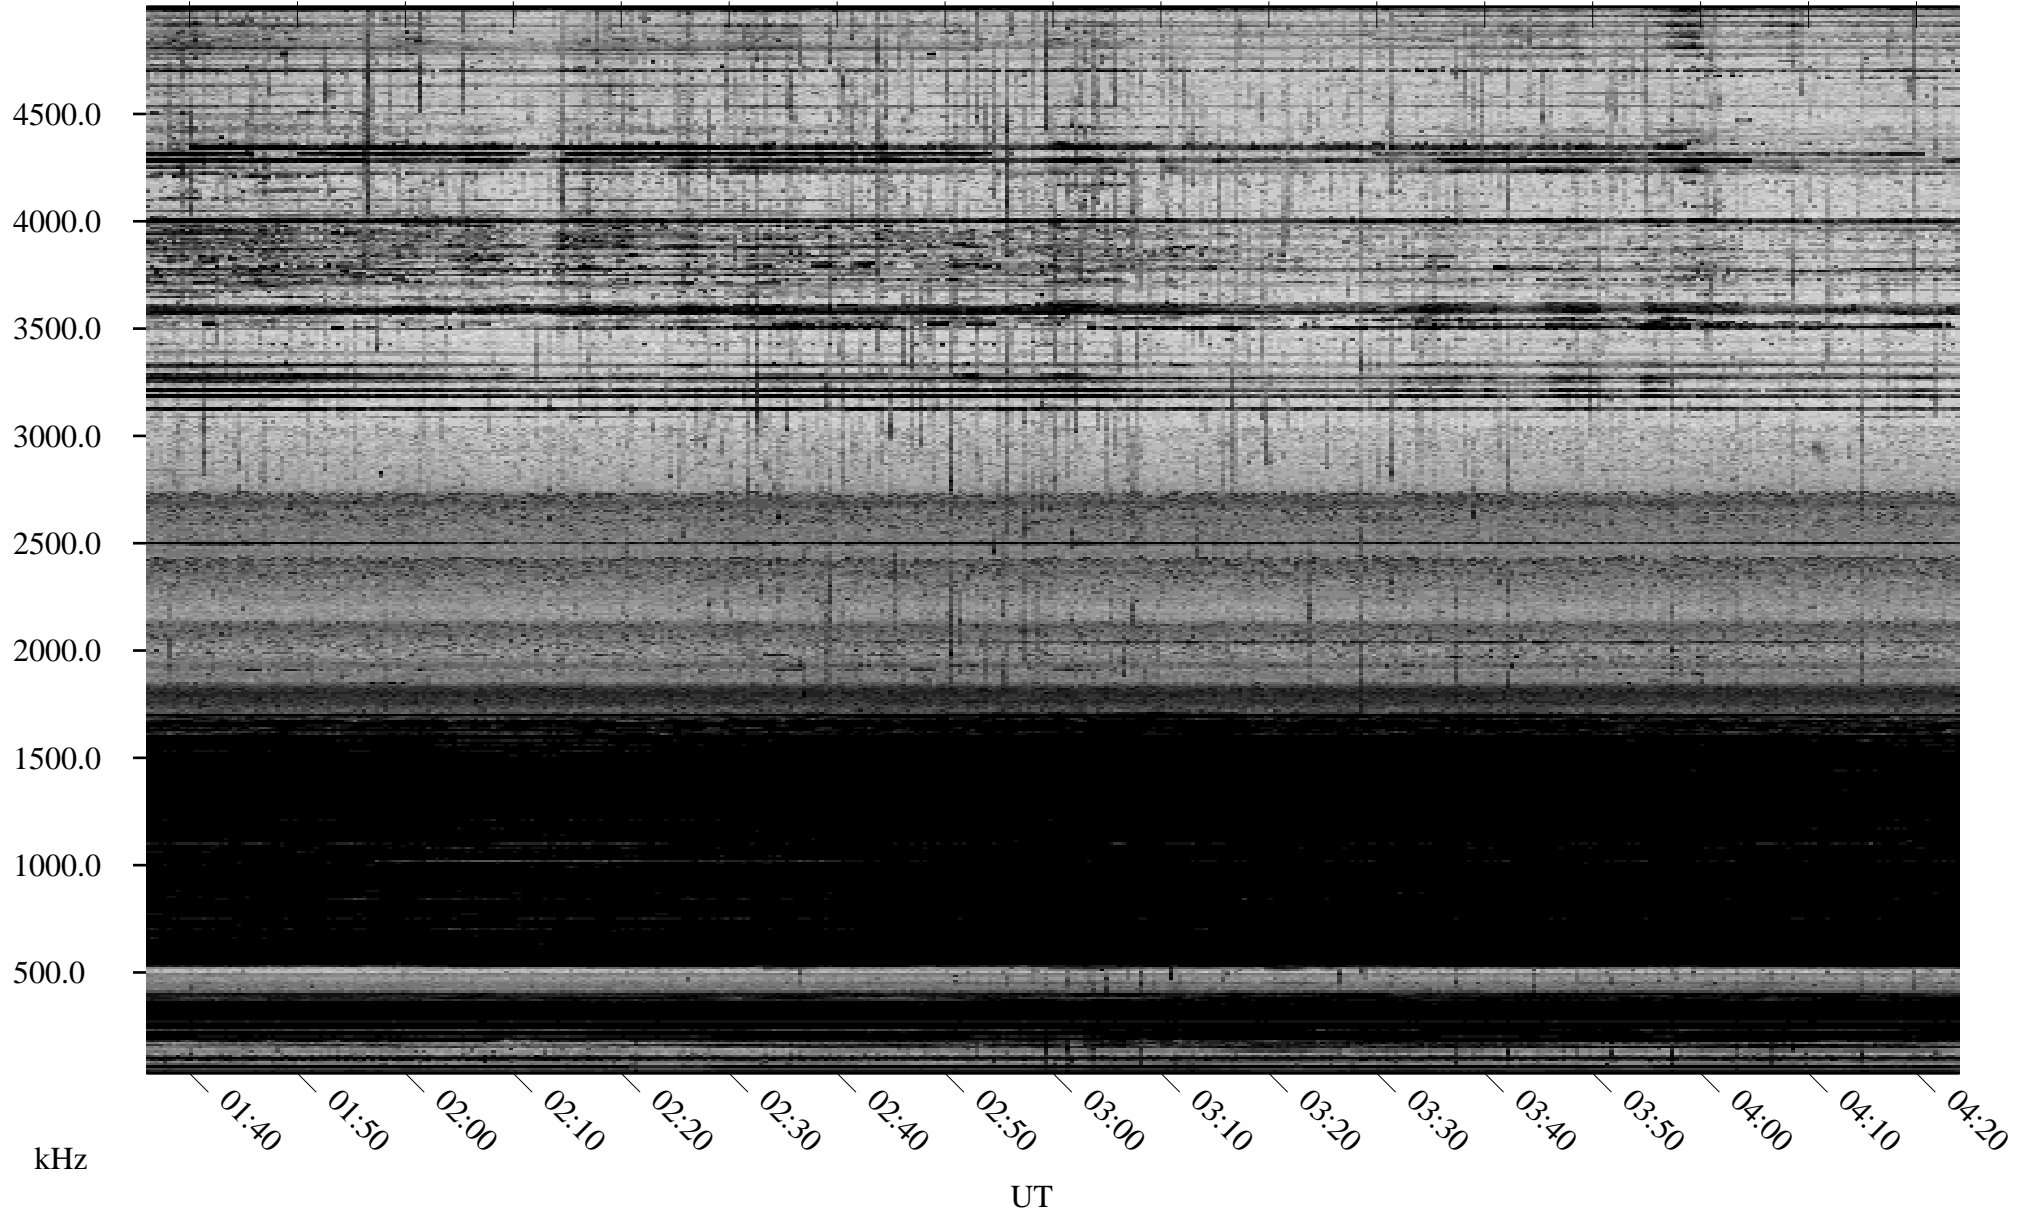

02/10/2006 Churchill, Manitoba

Linear Scale Black = 161 White = 15

ch060411.r00m max_12

Page 1

02/10/2006 Churchill, Manitoba

Linear Scale Black = 161 White = 15

ch060411.r00m max_12

Page 2

02/11/2006 Churchill, Manitoba

Linear Scale Black = 161 White = 15

ch060411.r00m max_12

Page 3

02/11/2006 Churchill, Manitoba

Linear Scale Black = 161 White = 15

ch060411.r00m max_12

Page 4

02/11/2006 Churchill, Manitoba

Linear Scale Black = 161 White = 15

ch060411.r00m max_12

Page 5

02/11/2006 Churchill, Manitoba

Linear Scale Black = 161 White = 15

ch060411.r00m max_12

Page 6

02/11/2006 Churchill, Manitoba

Linear Scale Black = 161 White = 15

ch060411.r00m max_12

Page 7

02/11/2006 Churchill, Manitoba

Linear Scale Black = 161 White = 15

ch060411.r00m max_12