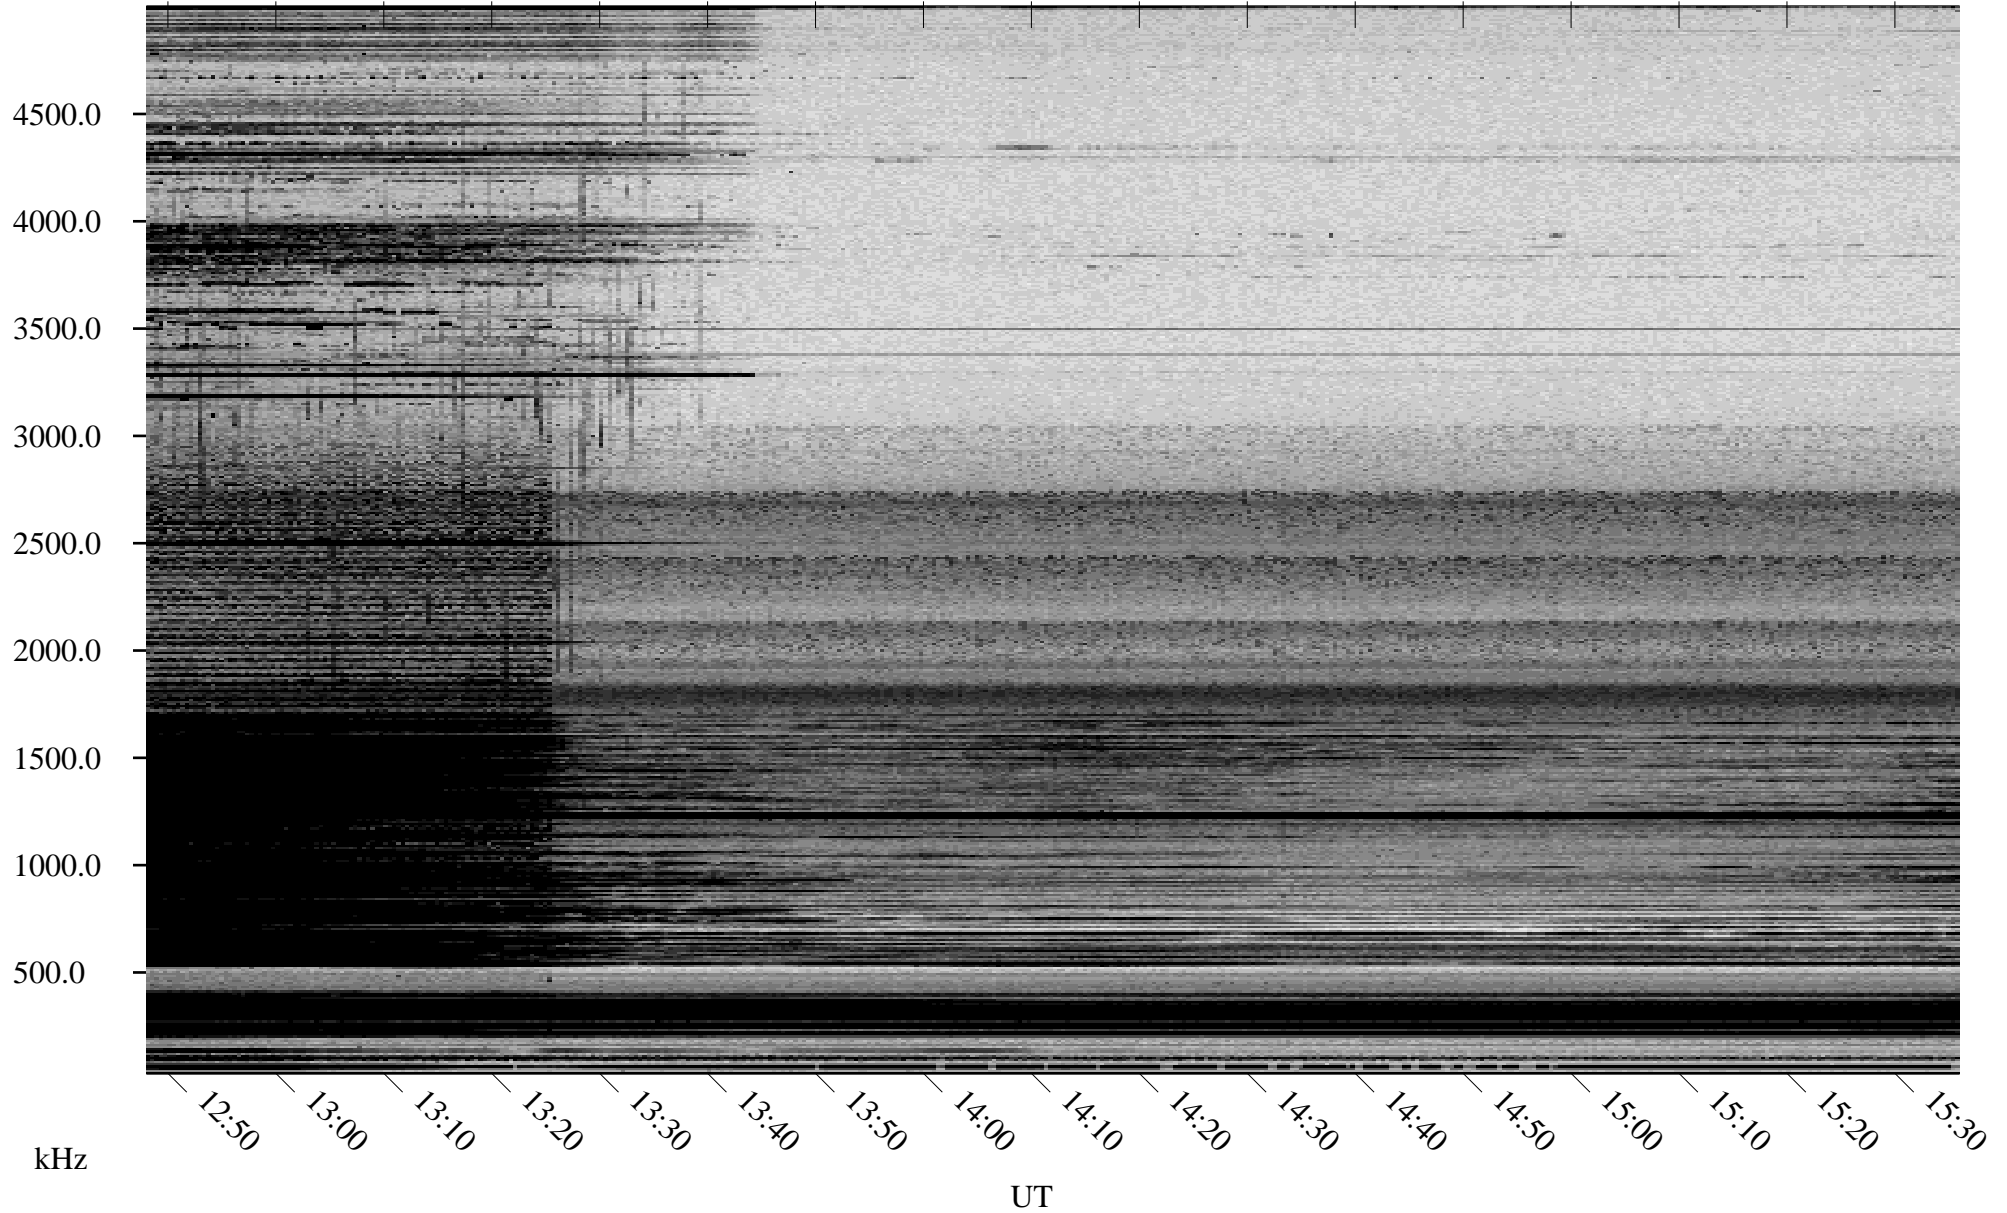

02/10/2006 Churchill, Manitoba

Linear Scale Black = 161 White = 15

ch060411.r00m max_12

Page 1

02/10/2006 Churchill, Manitoba

Linear Scale Black = 161 White = 15

ch060411.r00m max_12

Page 2

02/11/2006 Churchill, Manitoba

Linear Scale Black = 161 White = 15

ch060411.r00m max_12

Page 3

02/11/2006 Churchill, Manitoba

Linear Scale Black = 161 White = 15

ch060411.r00m max_12

Page 4

02/11/2006 Churchill, Manitoba

Linear Scale Black = 161 White = 15

ch060411.r00m max_12

Page 5

02/11/2006 Churchill, Manitoba

Linear Scale Black = 161 White = 15

ch060411.r00m max_12

Page 6

02/11/2006 Churchill, Manitoba

Linear Scale Black = 161 White = 15

ch060411.r00m max_12

Page 7

02/11/2006 Churchill, Manitoba

Linear Scale Black = 161 White = 15

ch060411.r00m max_12