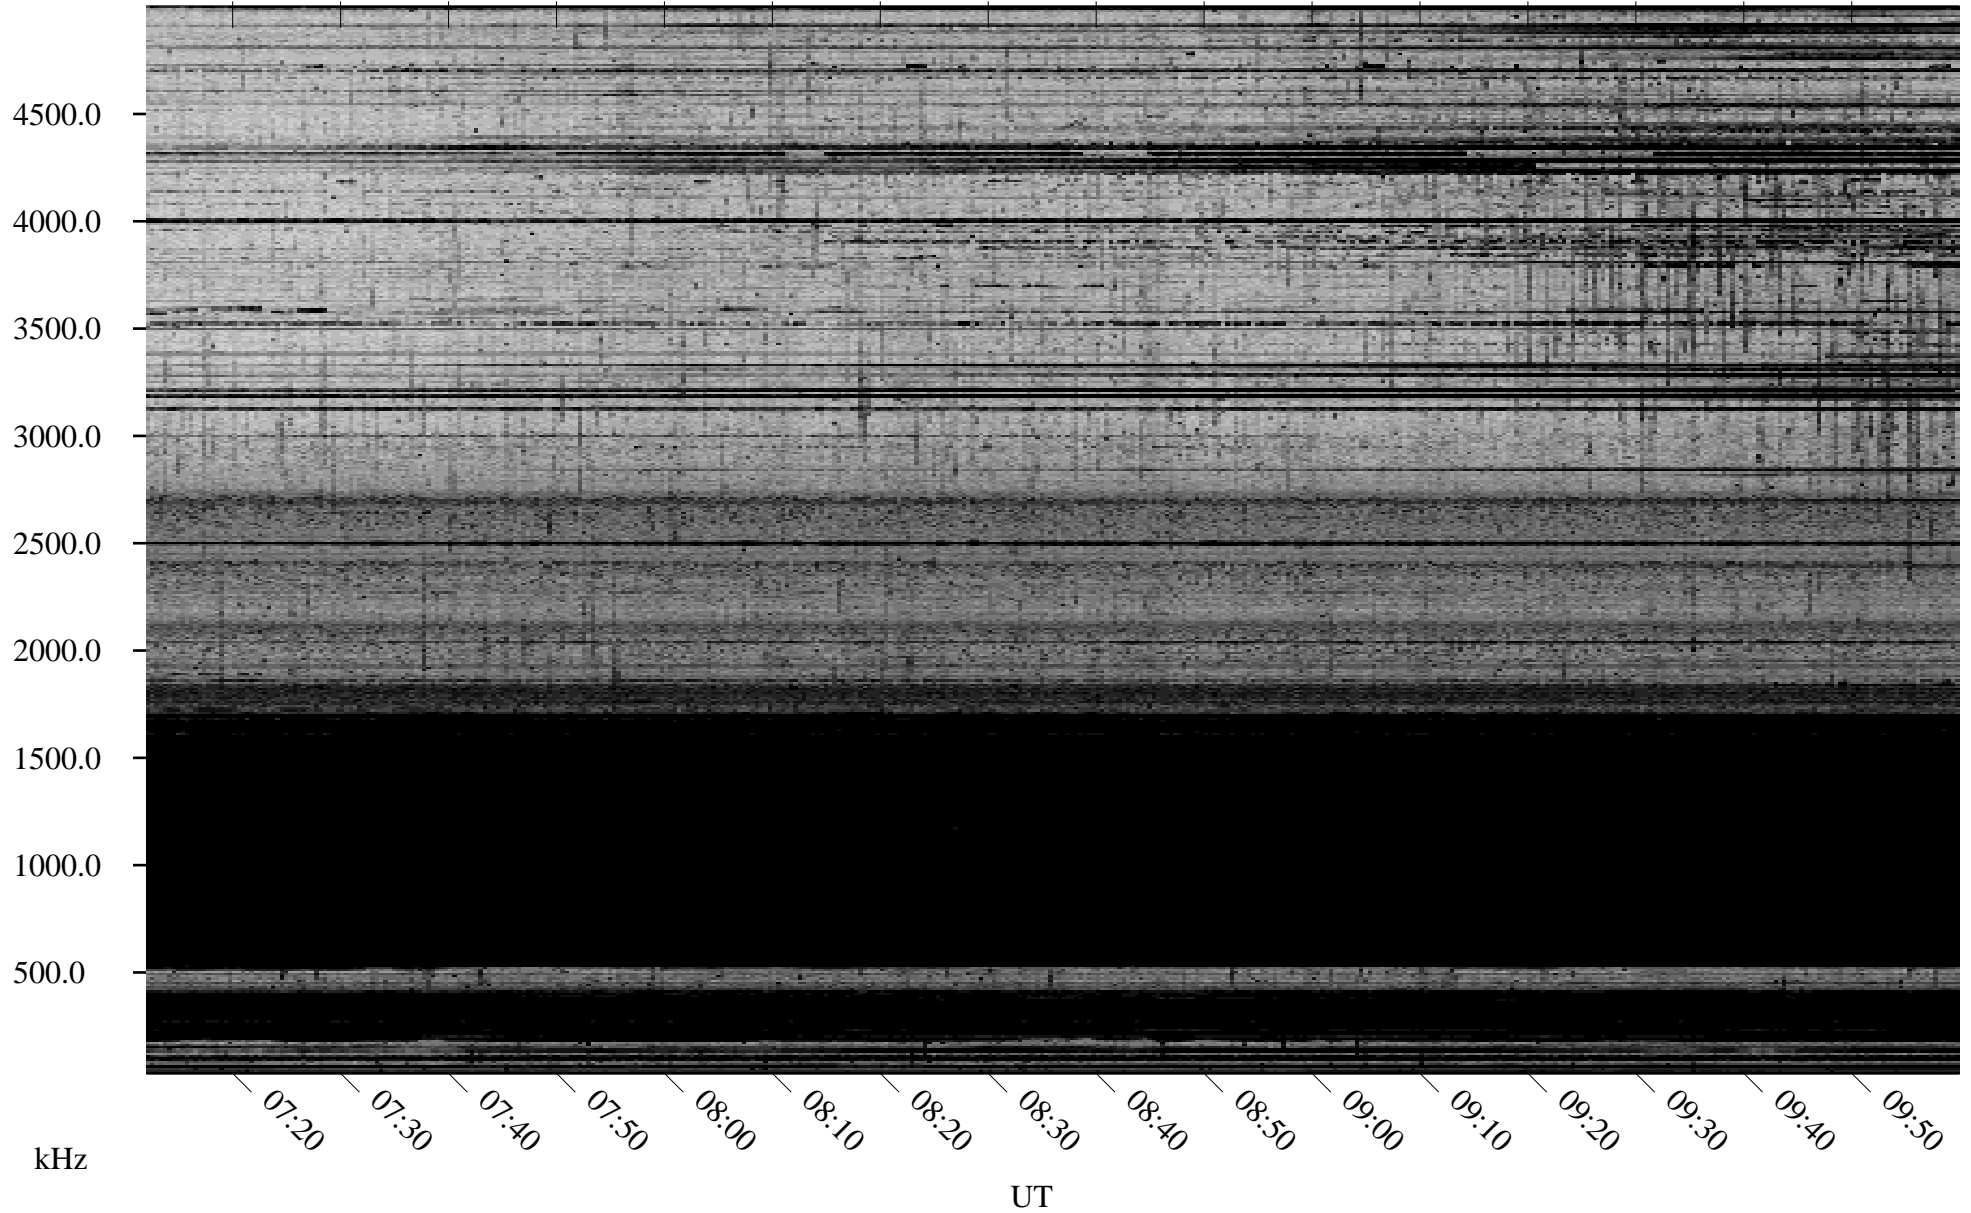

02/11/2006 Churchill, Manitoba

Linear Scale Black = 161 White = 15

ch06042l.r00m max_12

Page 1

02/11/2006 Churchill, Manitoba

Linear Scale Black = 161 White = 15

ch06042l.r00m max_12

Page 2

02/12/2006 Churchill, Manitoba

Linear Scale Black = 161 White = 15

ch06042l.r00m max_12

Page 3

02/12/2006 Churchill, Manitoba

Linear Scale Black = 161 White = 15

ch06042l.r00m max_12

Page 4

02/12/2006 Churchill, Manitoba

Linear Scale Black = 161 White = 15

ch06042l.r00m max_12

Page 5

02/12/2006 Churchill, Manitoba

Linear Scale Black = 161 White = 15

ch06042l.r00m max_12

Page 6

02/12/2006 Churchill, Manitoba

Linear Scale Black = 161 White = 15

ch06042l.r00m max_12

Page 7

02/12/2006 Churchill, Manitoba

Linear Scale Black = 161 White = 15

ch06042l.r00m max_12