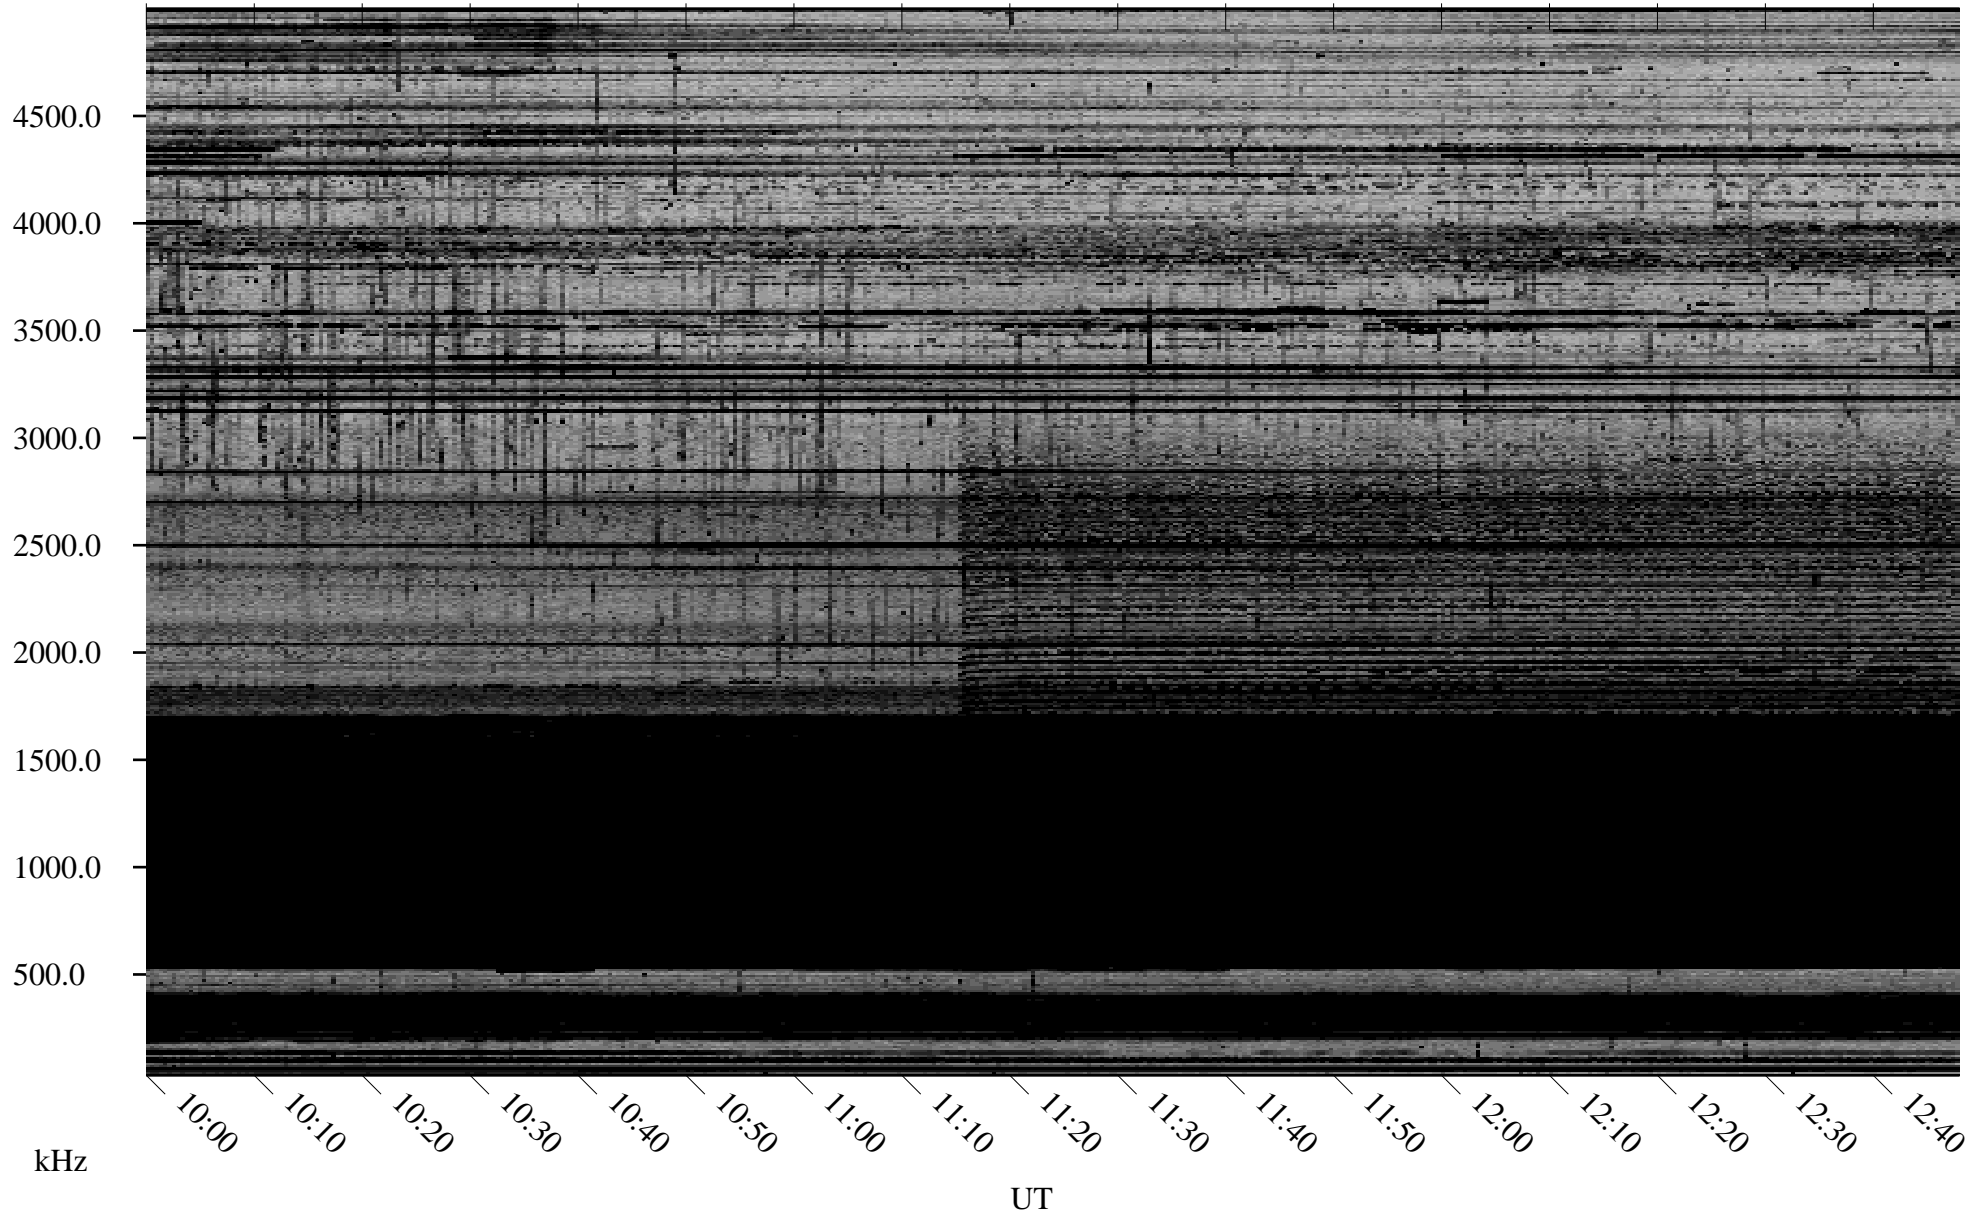

02/11/2006 Churchill, Manitoba

Linear Scale Black = 161 White = 15

ch06042l.r00m max_12

Page 1

02/11/2006 Churchill, Manitoba

Linear Scale Black = 161 White = 15

ch06042l.r00m max_12

Page 2

02/12/2006 Churchill, Manitoba

Linear Scale Black = 161 White = 15

ch06042l.r00m max_12

Page 3

02/12/2006 Churchill, Manitoba

Linear Scale Black = 161 White = 15

ch06042l.r00m max_12

Page 4

02/12/2006 Churchill, Manitoba

Linear Scale Black = 161 White = 15

ch06042l.r00m max_12

Page 5

02/12/2006 Churchill, Manitoba

Linear Scale Black = 161 White = 15

ch06042l.r00m max_12

Page 6

02/12/2006 Churchill, Manitoba

Linear Scale Black = 161 White = 15

ch06042l.r00m max_12

Page 7

02/12/2006 Churchill, Manitoba

Linear Scale Black = 161 White = 15

ch06042l.r00m max_12