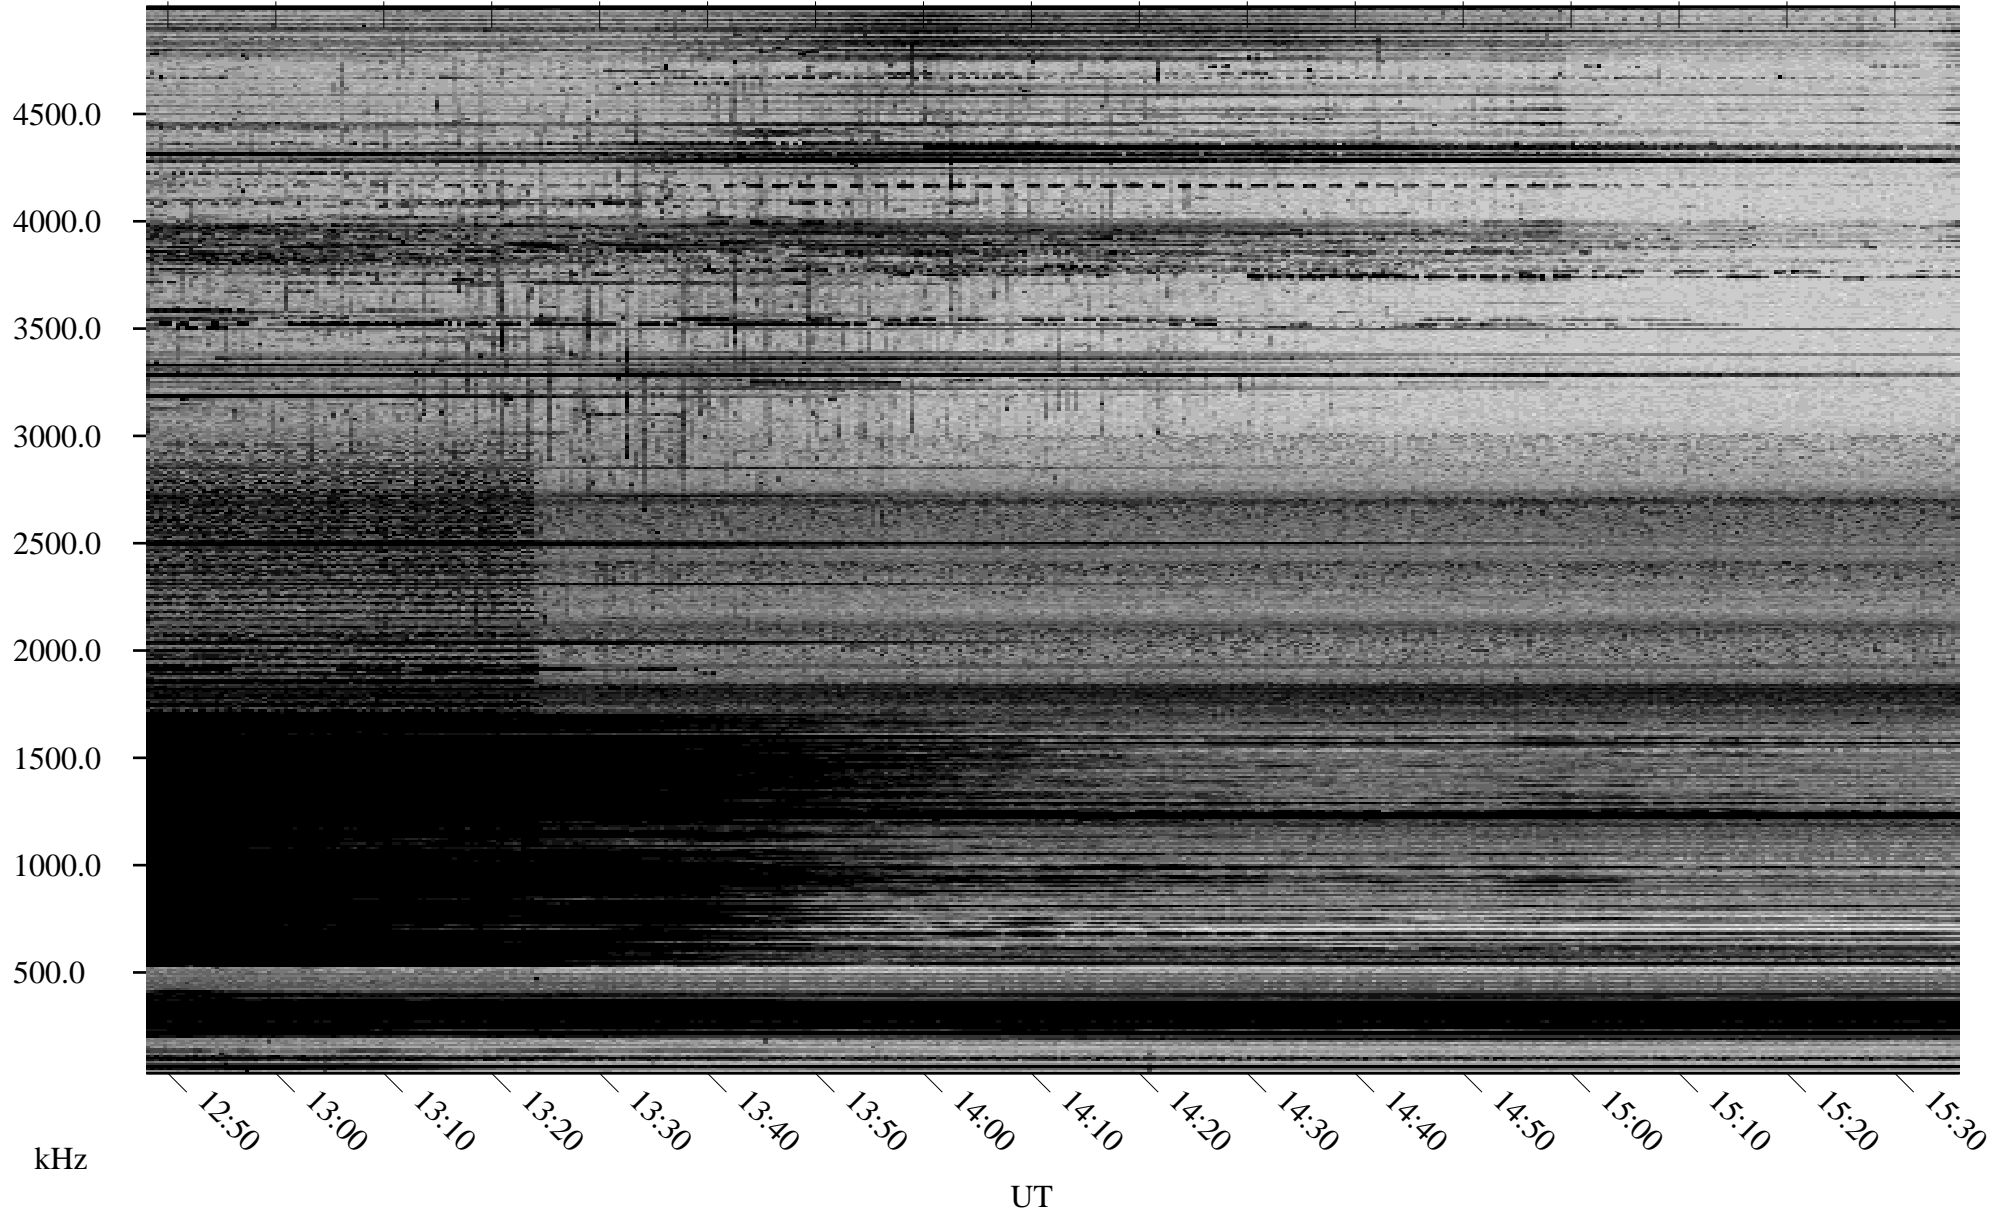

02/11/2006 Churchill, Manitoba

Linear Scale Black = 161 White = 15

ch06042l.r00m max_12

Page 1

02/11/2006 Churchill, Manitoba

Linear Scale Black = 161 White = 15

ch06042l.r00m max_12

Page 2

02/12/2006 Churchill, Manitoba

Linear Scale Black = 161 White = 15

ch06042l.r00m max_12

Page 3

02/12/2006 Churchill, Manitoba

Linear Scale Black = 161 White = 15

ch06042l.r00m max_12

Page 4

02/12/2006 Churchill, Manitoba

Linear Scale Black = 161 White = 15

ch06042l.r00m max_12

Page 5

02/12/2006 Churchill, Manitoba

Linear Scale Black = 161 White = 15

ch06042l.r00m max_12

Page 6

02/12/2006 Churchill, Manitoba

Linear Scale Black = 161 White = 15

ch06042l.r00m max_12

Page 7

02/12/2006 Churchill, Manitoba

Linear Scale Black = 161 White = 15

ch06042l.r00m max_12