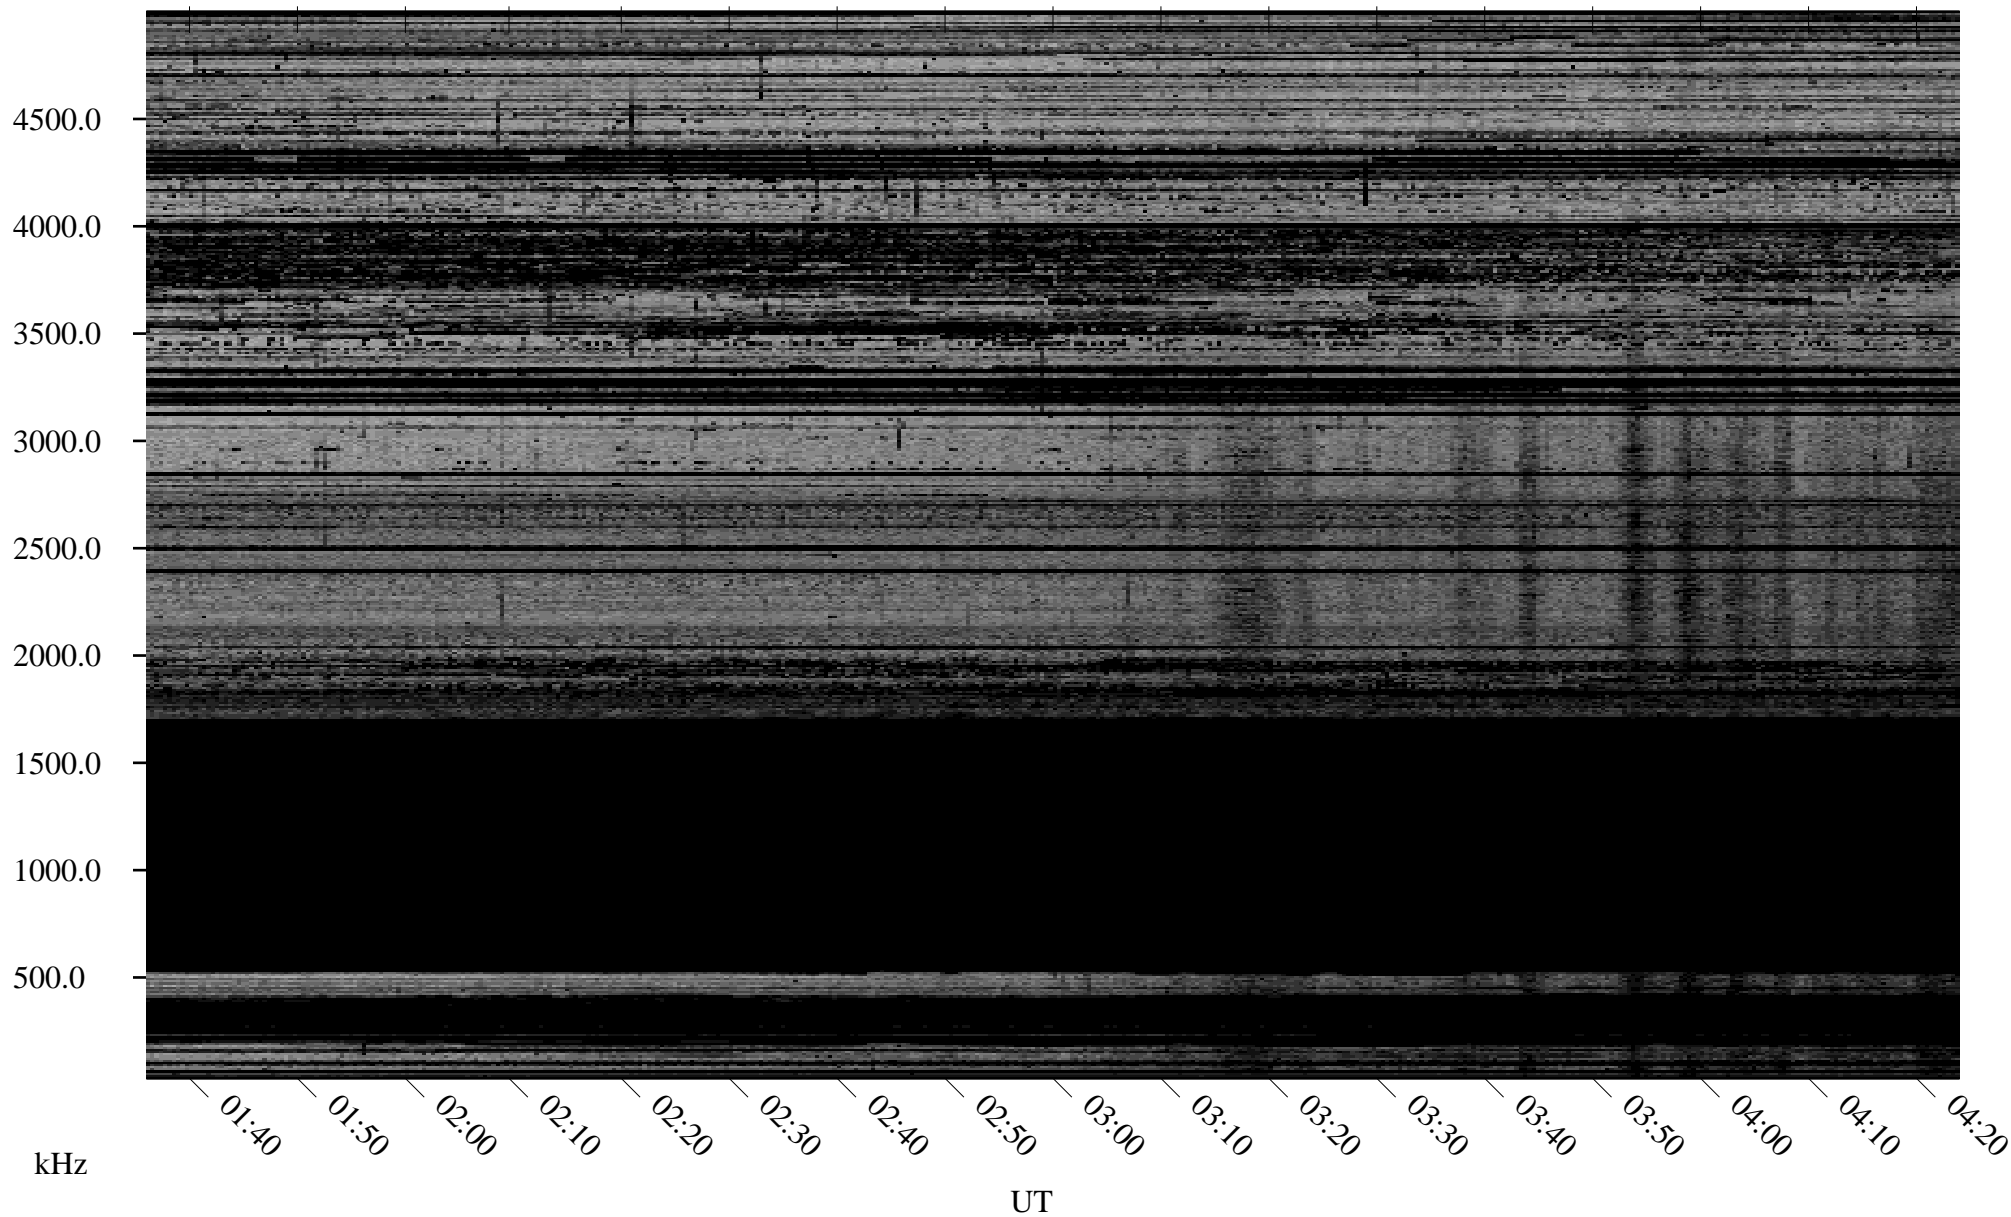

02/12/2006 Churchill, Manitoba

Linear Scale Black = 161 White = 15

ch06043l.r00m max_12

Page 1

02/12/2006 Churchill, Manitoba

Linear Scale Black = 161 White = 15

ch06043l.r00m max_12

Page 2

02/13/2006 Churchill, Manitoba

Linear Scale Black = 161 White = 15

ch06043l.r00m max_12

Page 3

02/13/2006 Churchill, Manitoba

Linear Scale Black = 161 White = 15

ch06043l.r00m max_12

Page 4

02/13/2006 Churchill, Manitoba

Linear Scale Black = 161 White = 15

ch06043l.r00m max_12

Page 5

02/13/2006 Churchill, Manitoba

Linear Scale Black = 161 White = 15

ch06043l.r00m max_12

Page 6

02/13/2006 Churchill, Manitoba

Linear Scale Black = 161 White = 15

ch06043l.r00m max_12

Page 7

02/13/2006 Churchill, Manitoba

Linear Scale Black = 161 White = 15

ch06043l.r00m max_12

Page 8