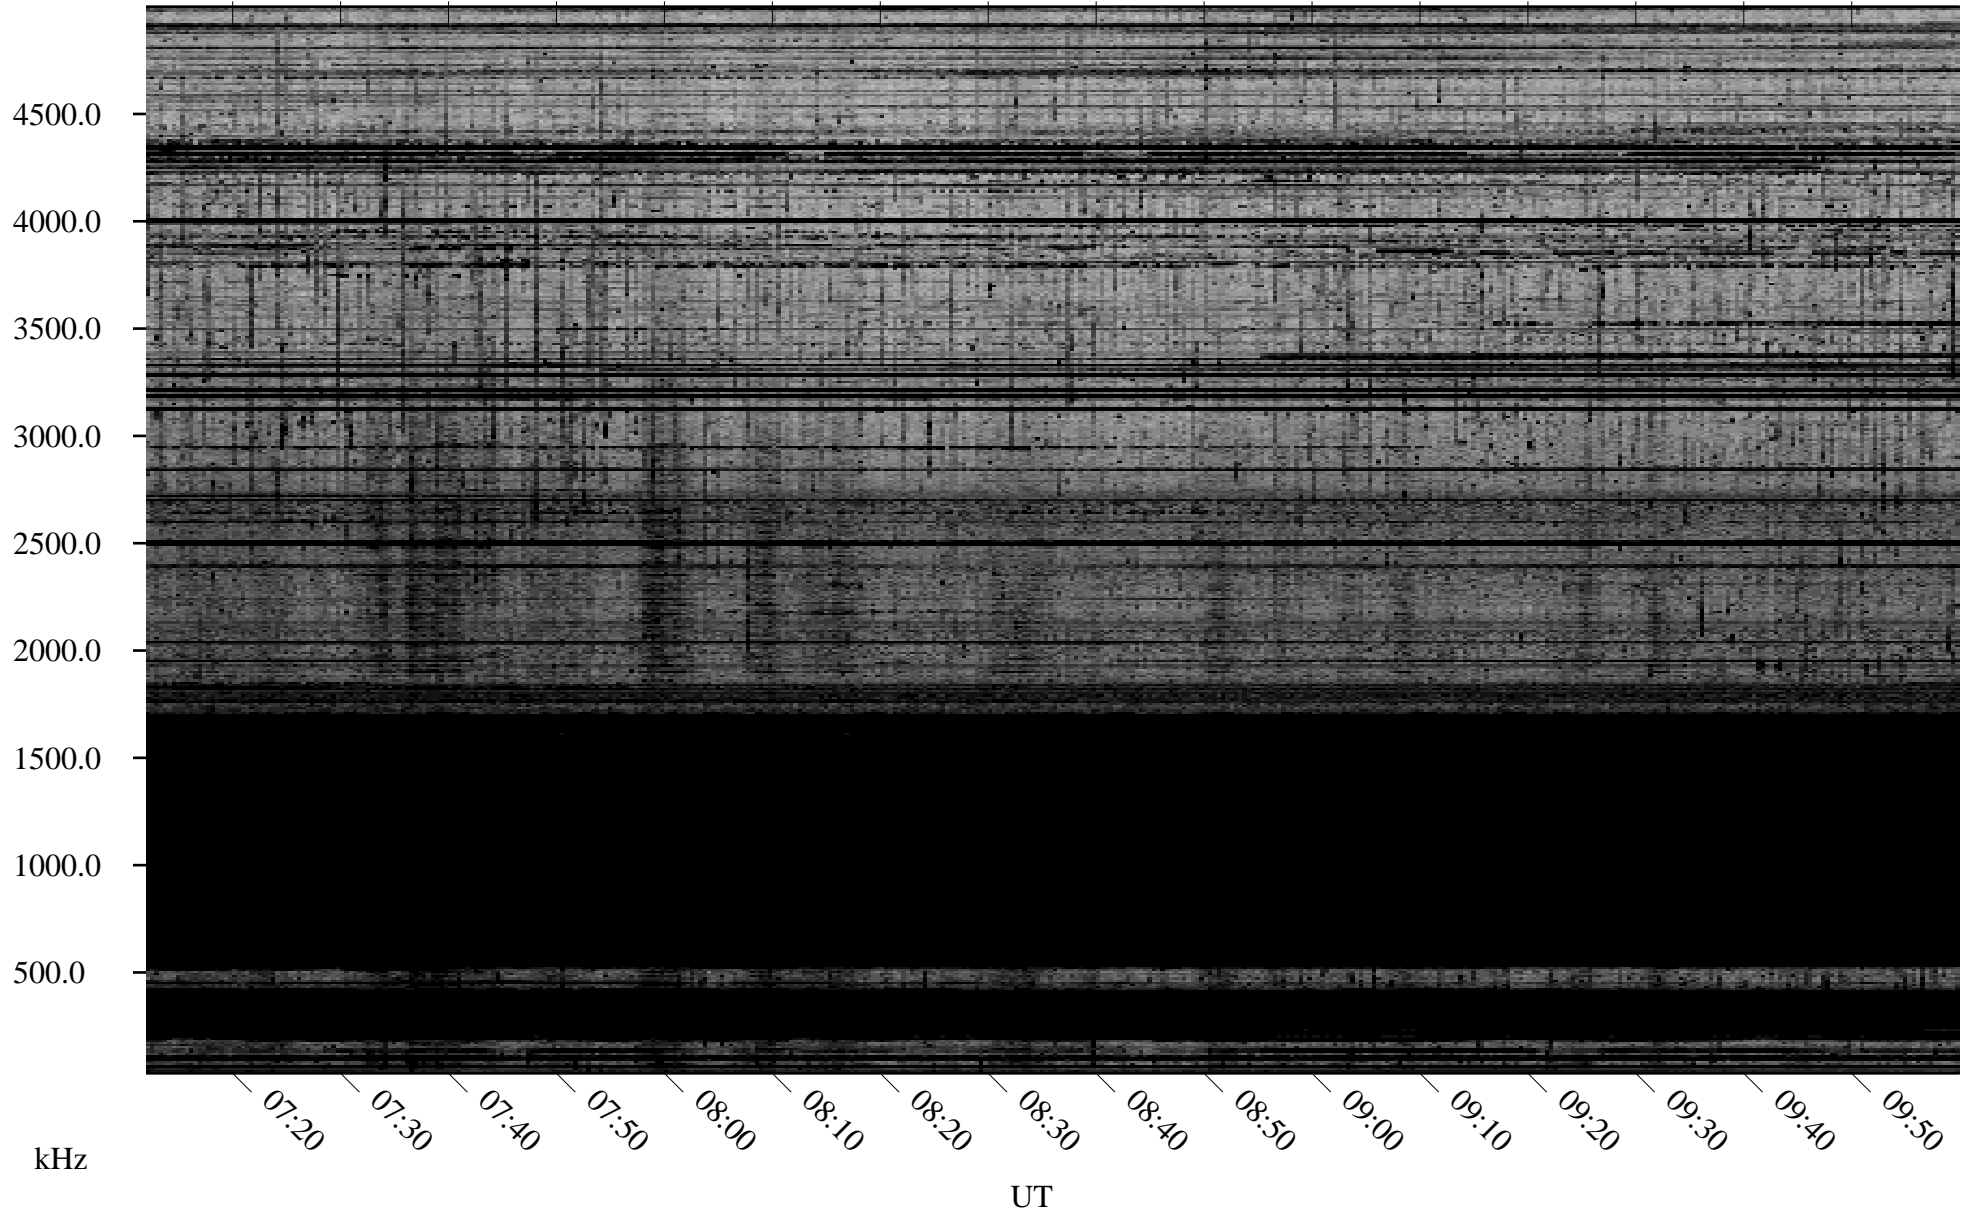

02/12/2006 Churchill, Manitoba

Linear Scale Black = 161 White = 15

ch06043l.r00m max_12

Page 1

02/12/2006 Churchill, Manitoba

Linear Scale Black = 161 White = 15

ch06043l.r00m max_12

Page 2

02/13/2006 Churchill, Manitoba

Linear Scale Black = 161 White = 15

ch06043l.r00m max_12

Page 3

02/13/2006 Churchill, Manitoba

Linear Scale Black = 161 White = 15

ch06043l.r00m max_12

Page 4

02/13/2006 Churchill, Manitoba

Linear Scale Black = 161 White = 15

ch06043l.r00m max_12

Page 5

02/13/2006 Churchill, Manitoba

Linear Scale Black = 161 White = 15

ch06043l.r00m max_12

Page 6

02/13/2006 Churchill, Manitoba

Linear Scale Black = 161 White = 15

ch06043l.r00m max_12

Page 7

02/13/2006 Churchill, Manitoba

Linear Scale Black = 161 White = 15

ch06043l.r00m max_12

Page 8