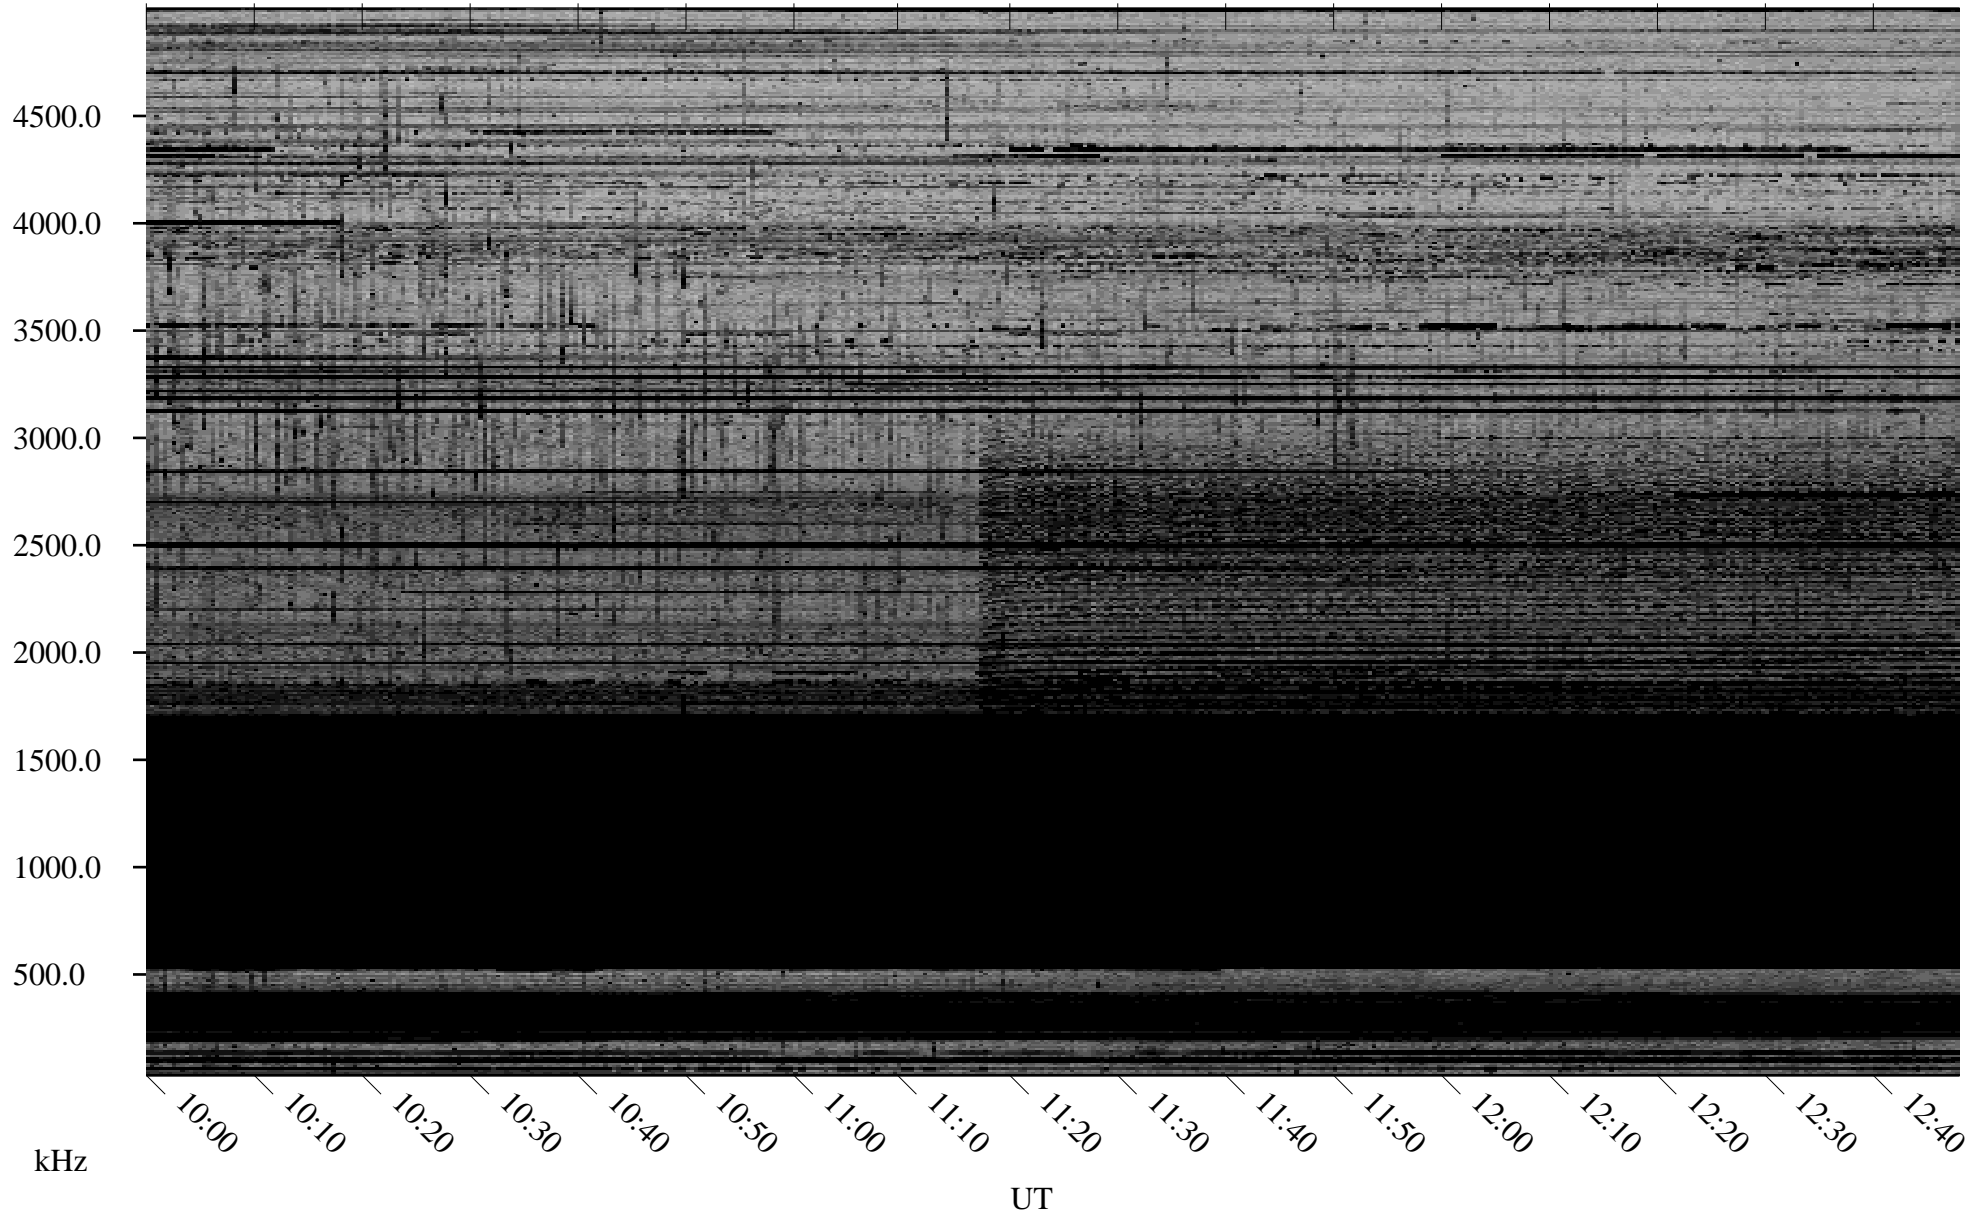

02/12/2006 Churchill, Manitoba

Linear Scale Black = 161 White = 15

ch06043l.r00m max_12

Page 1

02/12/2006 Churchill, Manitoba

Linear Scale Black = 161 White = 15

ch06043l.r00m max_12

Page 2

02/13/2006 Churchill, Manitoba

Linear Scale Black = 161 White = 15

ch06043l.r00m max_12

Page 3

02/13/2006 Churchill, Manitoba

Linear Scale Black = 161 White = 15

ch06043l.r00m max_12

Page 4

02/13/2006 Churchill, Manitoba

Linear Scale Black = 161 White = 15

ch06043l.r00m max_12

Page 5

02/13/2006 Churchill, Manitoba

Linear Scale Black = 161 White = 15

ch06043l.r00m max_12

Page 6

02/13/2006 Churchill, Manitoba

Linear Scale Black = 161 White = 15

ch06043l.r00m max_12

Page 7

02/13/2006 Churchill, Manitoba

Linear Scale Black = 161 White = 15

ch06043l.r00m max_12

Page 8