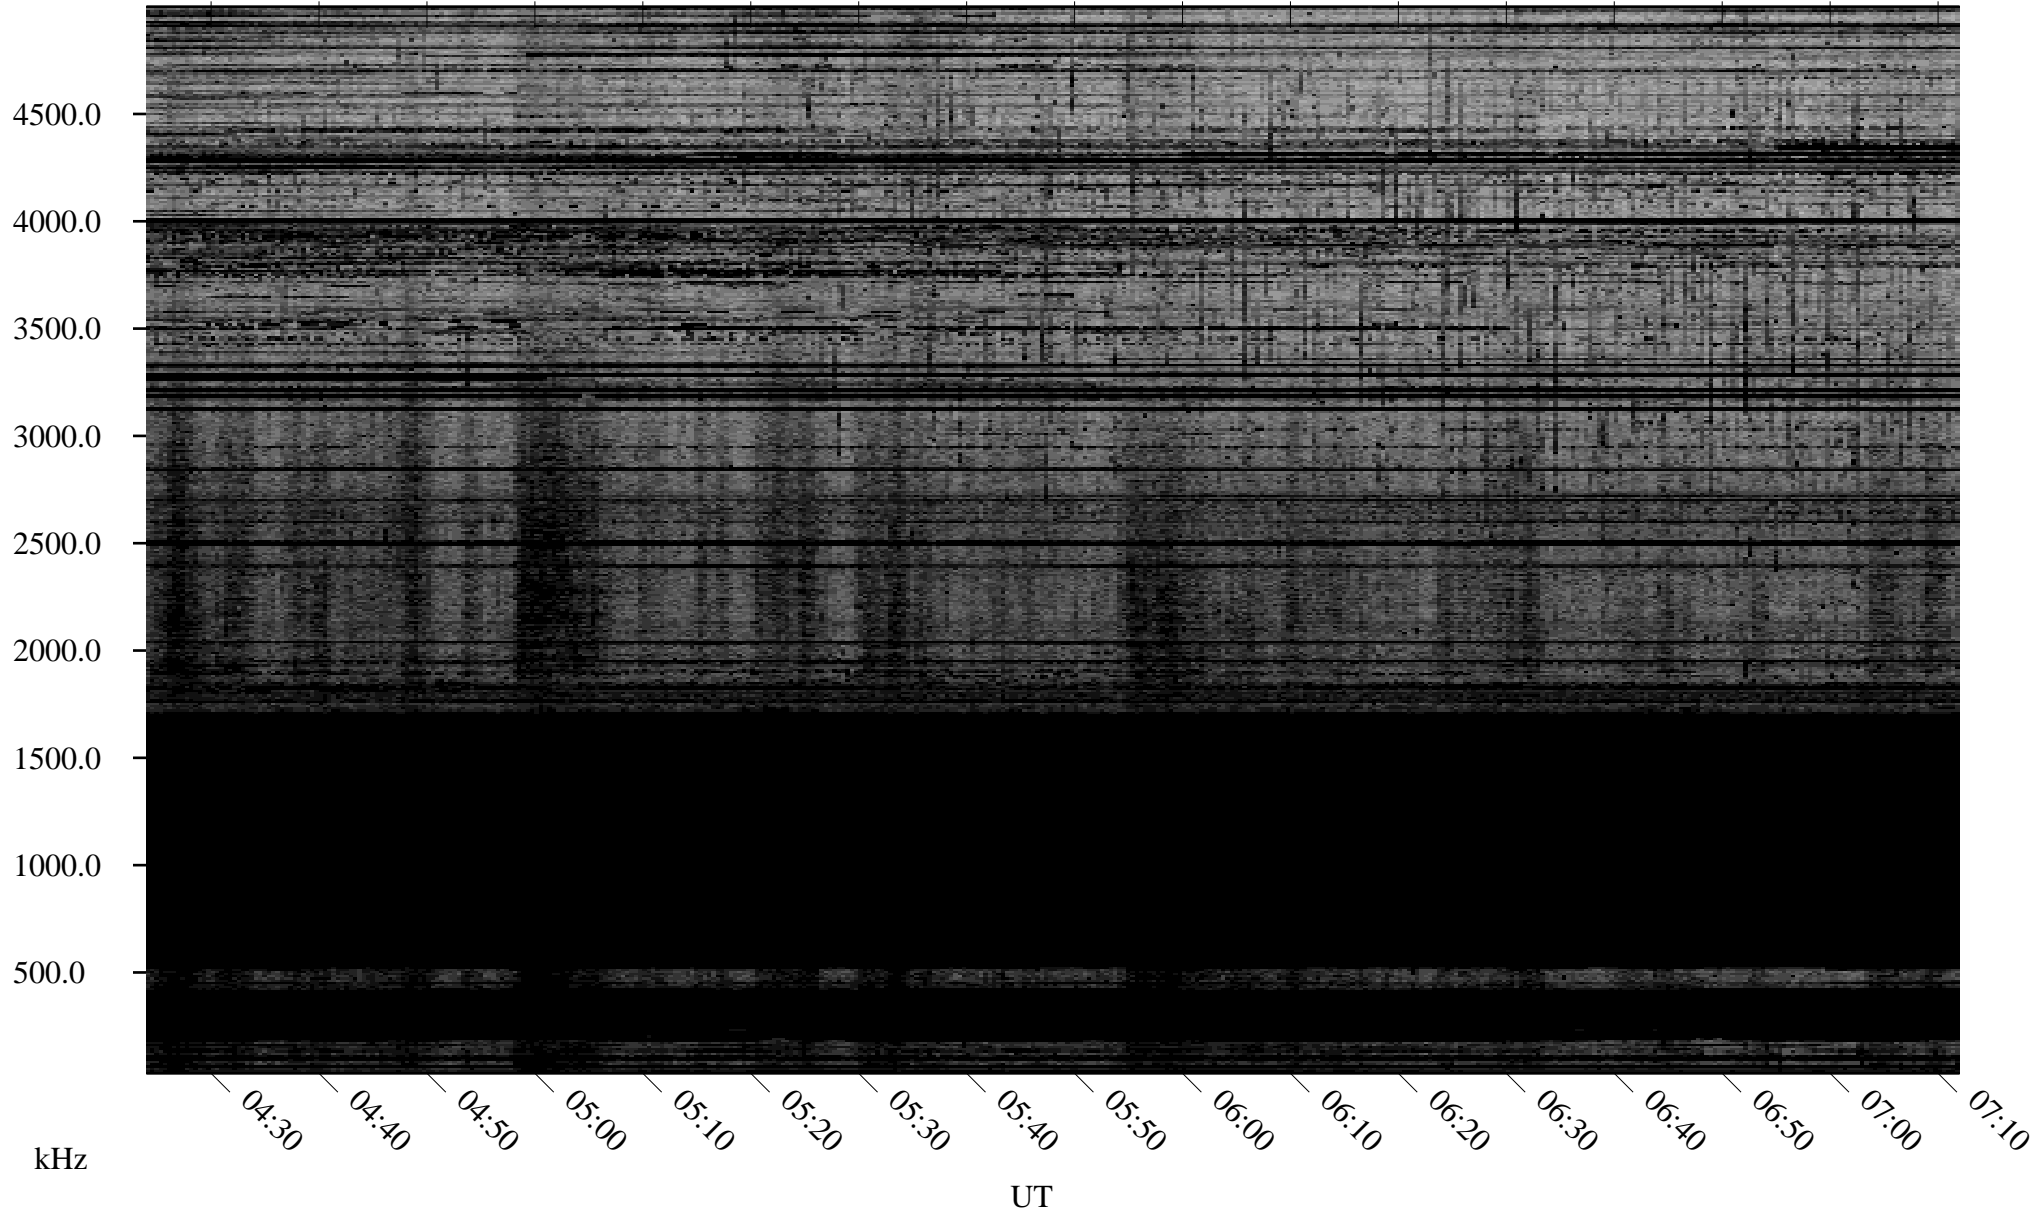

02/12/2006 Churchill, Manitoba

Linear Scale Black = 161 White = 15

ch06043l.r00m max_12

Page 1

02/12/2006 Churchill, Manitoba

Linear Scale Black = 161 White = 15

ch06043l.r00m max_12

Page 2

02/13/2006 Churchill, Manitoba

Linear Scale Black = 161 White = 15

ch06043l.r00m max_12

Page 3

02/13/2006 Churchill, Manitoba

Linear Scale Black = 161 White = 15

ch06043l.r00m max_12

Page 4

02/13/2006 Churchill, Manitoba

Linear Scale Black = 161 White = 15

ch06043l.r00m max_12

Page 5

02/13/2006 Churchill, Manitoba

Linear Scale Black = 161 White = 15

ch06043l.r00m max_12

Page 6

02/13/2006 Churchill, Manitoba

Linear Scale Black = 161 White = 15

ch06043l.r00m max_12

Page 7

02/13/2006 Churchill, Manitoba

Linear Scale Black = 161 White = 15

ch06043l.r00m max_12

Page 8