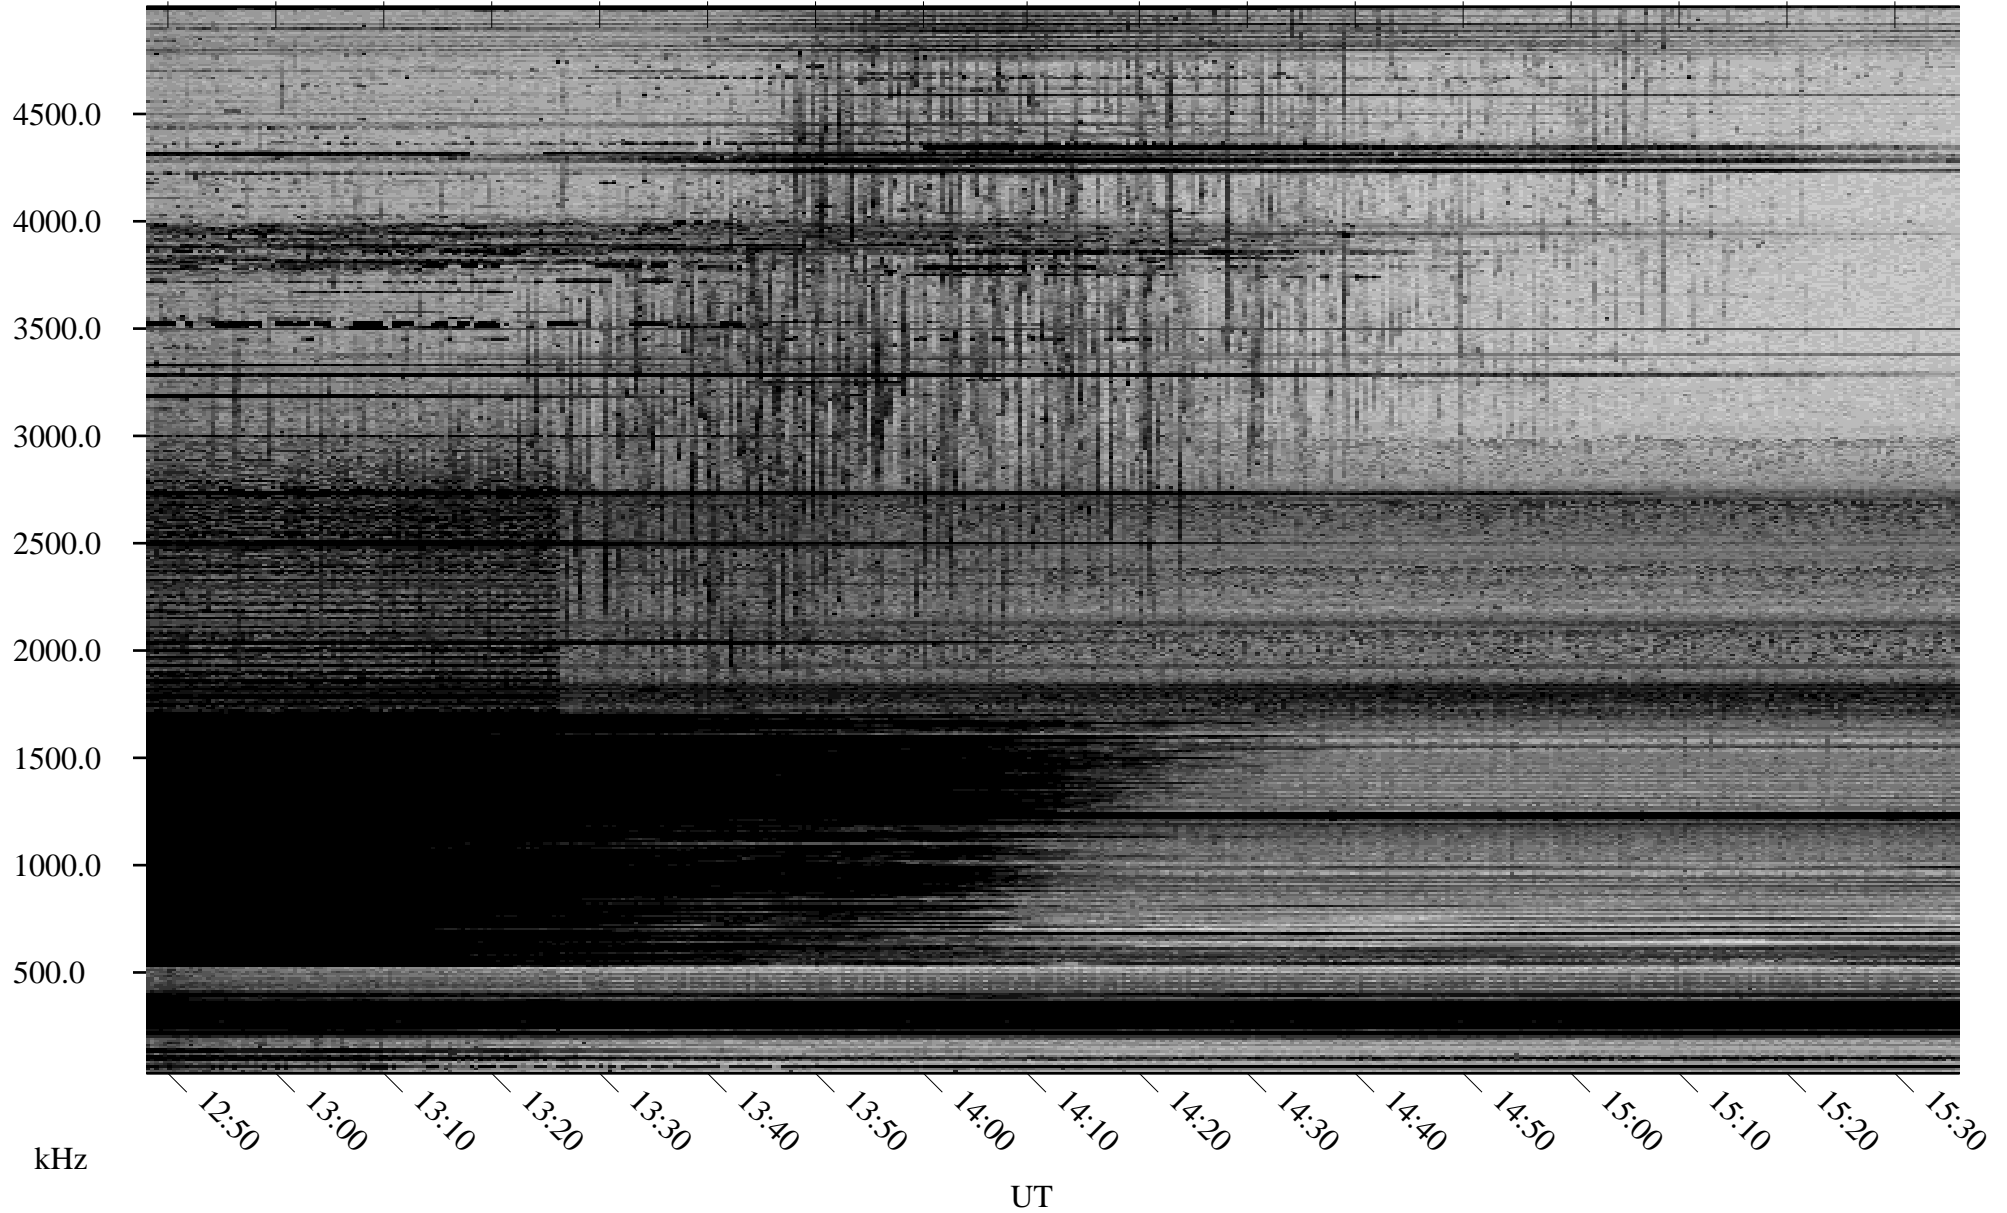

02/12/2006 Churchill, Manitoba

Linear Scale Black = 161 White = 15

ch06043l.r00m max_12

Page 1

02/12/2006 Churchill, Manitoba

Linear Scale Black = 161 White = 15

ch06043l.r00m max_12

Page 2

02/13/2006 Churchill, Manitoba

Linear Scale Black = 161 White = 15

ch06043l.r00m max_12

Page 3

02/13/2006 Churchill, Manitoba

Linear Scale Black = 161 White = 15

ch06043l.r00m max_12

Page 4

02/13/2006 Churchill, Manitoba

Linear Scale Black = 161 White = 15

ch06043l.r00m max_12

Page 5

02/13/2006 Churchill, Manitoba

Linear Scale Black = 161 White = 15

ch06043l.r00m max_12

Page 6

02/13/2006 Churchill, Manitoba

Linear Scale Black = 161 White = 15

ch06043l.r00m max_12

Page 7

02/13/2006 Churchill, Manitoba

Linear Scale Black = 161 White = 15

ch06043l.r00m max_12

Page 8