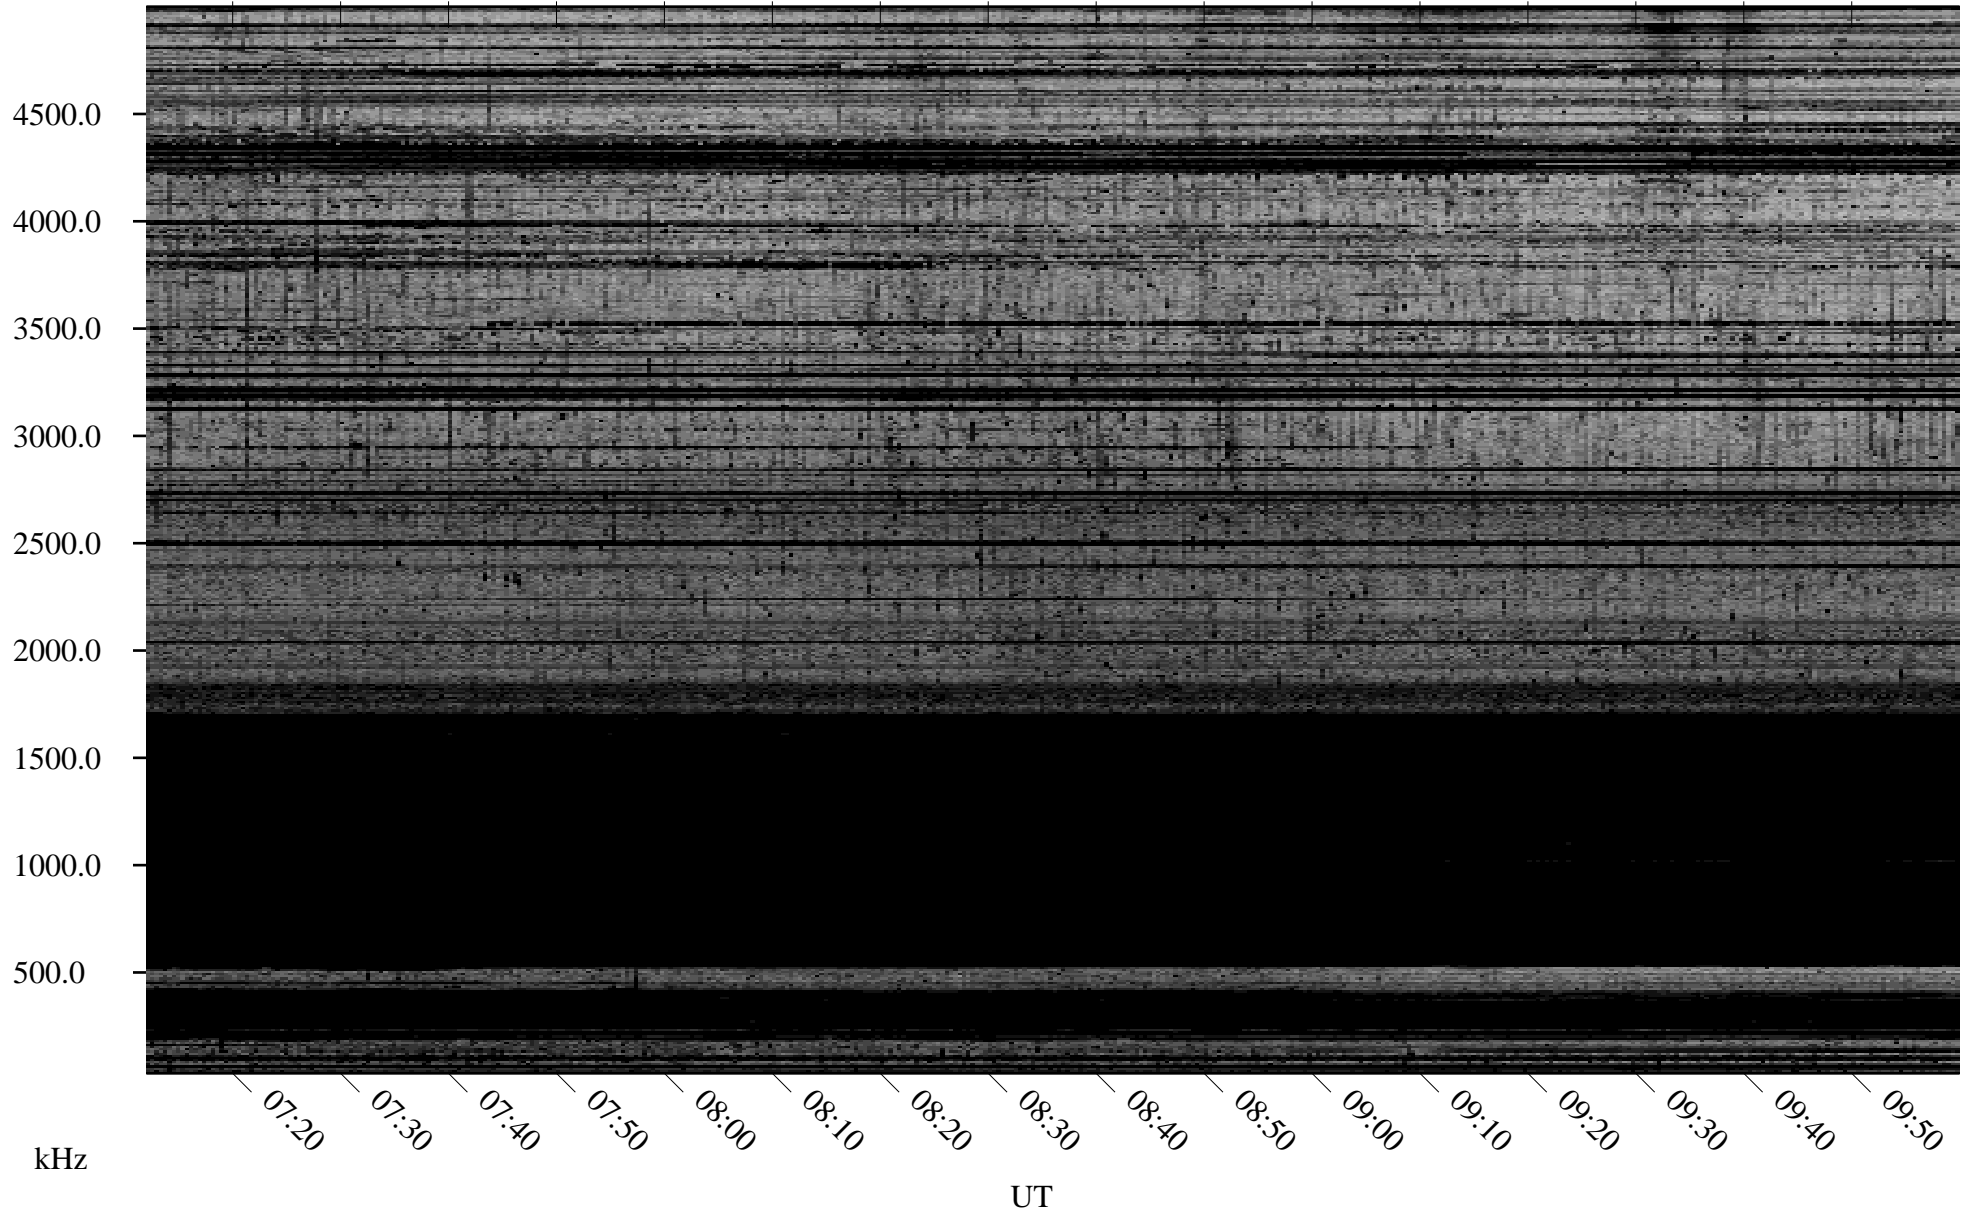

# 02/13/2006 Churchill, Manitoba

Linear Scale    Black = 161    White = 15

ch06044l.r00m max\_12

Page 1

# 02/14/2006 Churchill, Manitoba

Linear Scale    Black = 161    White = 15

ch06044l.r00m max\_12

Page 3

# 02/14/2006 Churchill, Manitoba

Linear Scale    Black = 161    White = 15

ch06044l.r00m max\_12

Page 4

# 02/14/2006 Churchill, Manitoba

Linear Scale    Black = 161    White = 15

ch06044l.r00m max\_12

Page 5