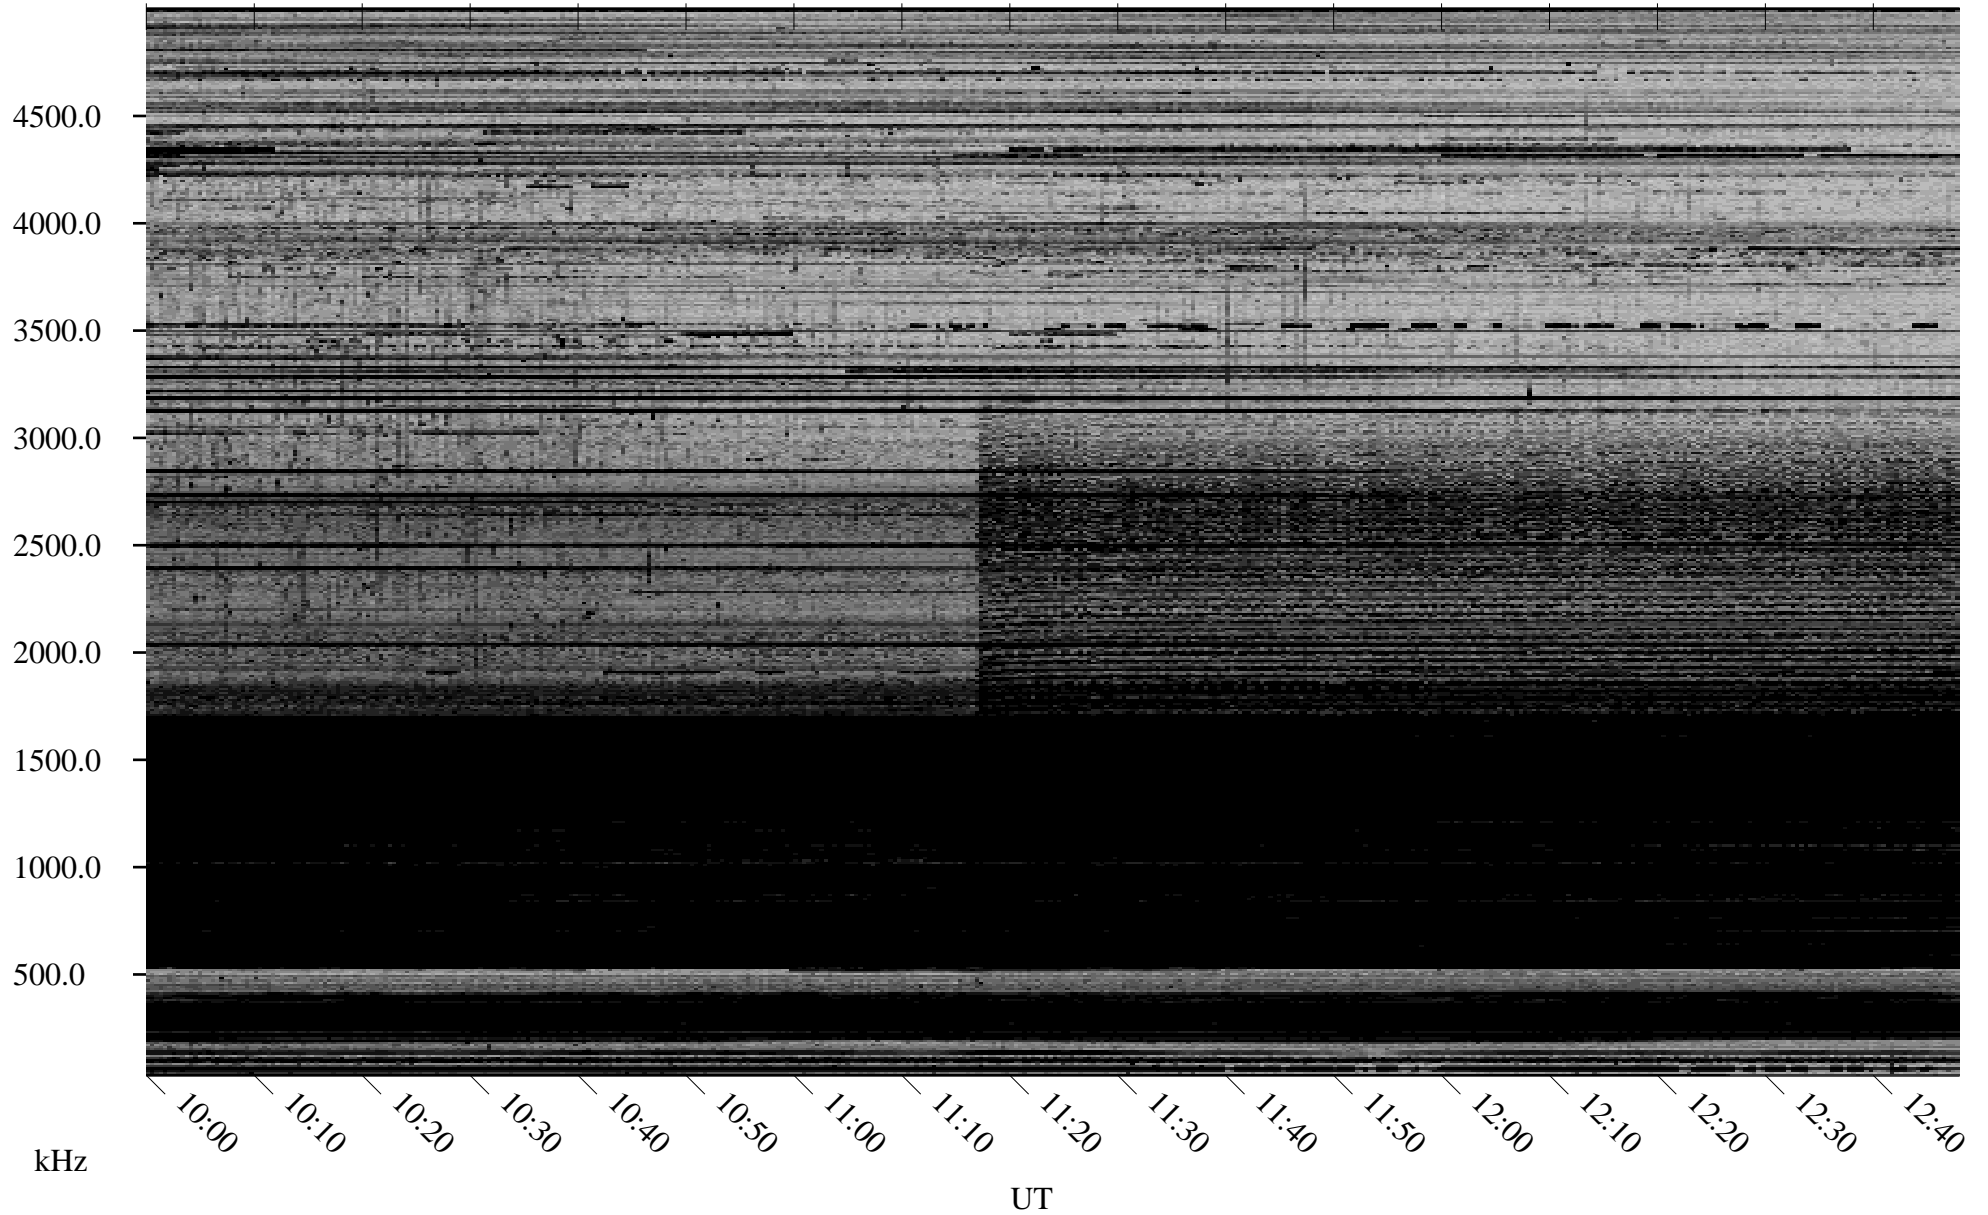

# 02/14/2006 Churchill, Manitoba

Linear Scale    Black = 161    White = 15

ch06044l.r00m max\_12

Page 5

# 02/14/2006 Churchill, Manitoba

Linear Scale    Black = 161    White = 15

ch06044l.r00m max\_12

Page 6

# 02/14/2006 Churchill, Manitoba

Linear Scale    Black = 161    White = 15

ch06044l.r00m max\_12

Page 7