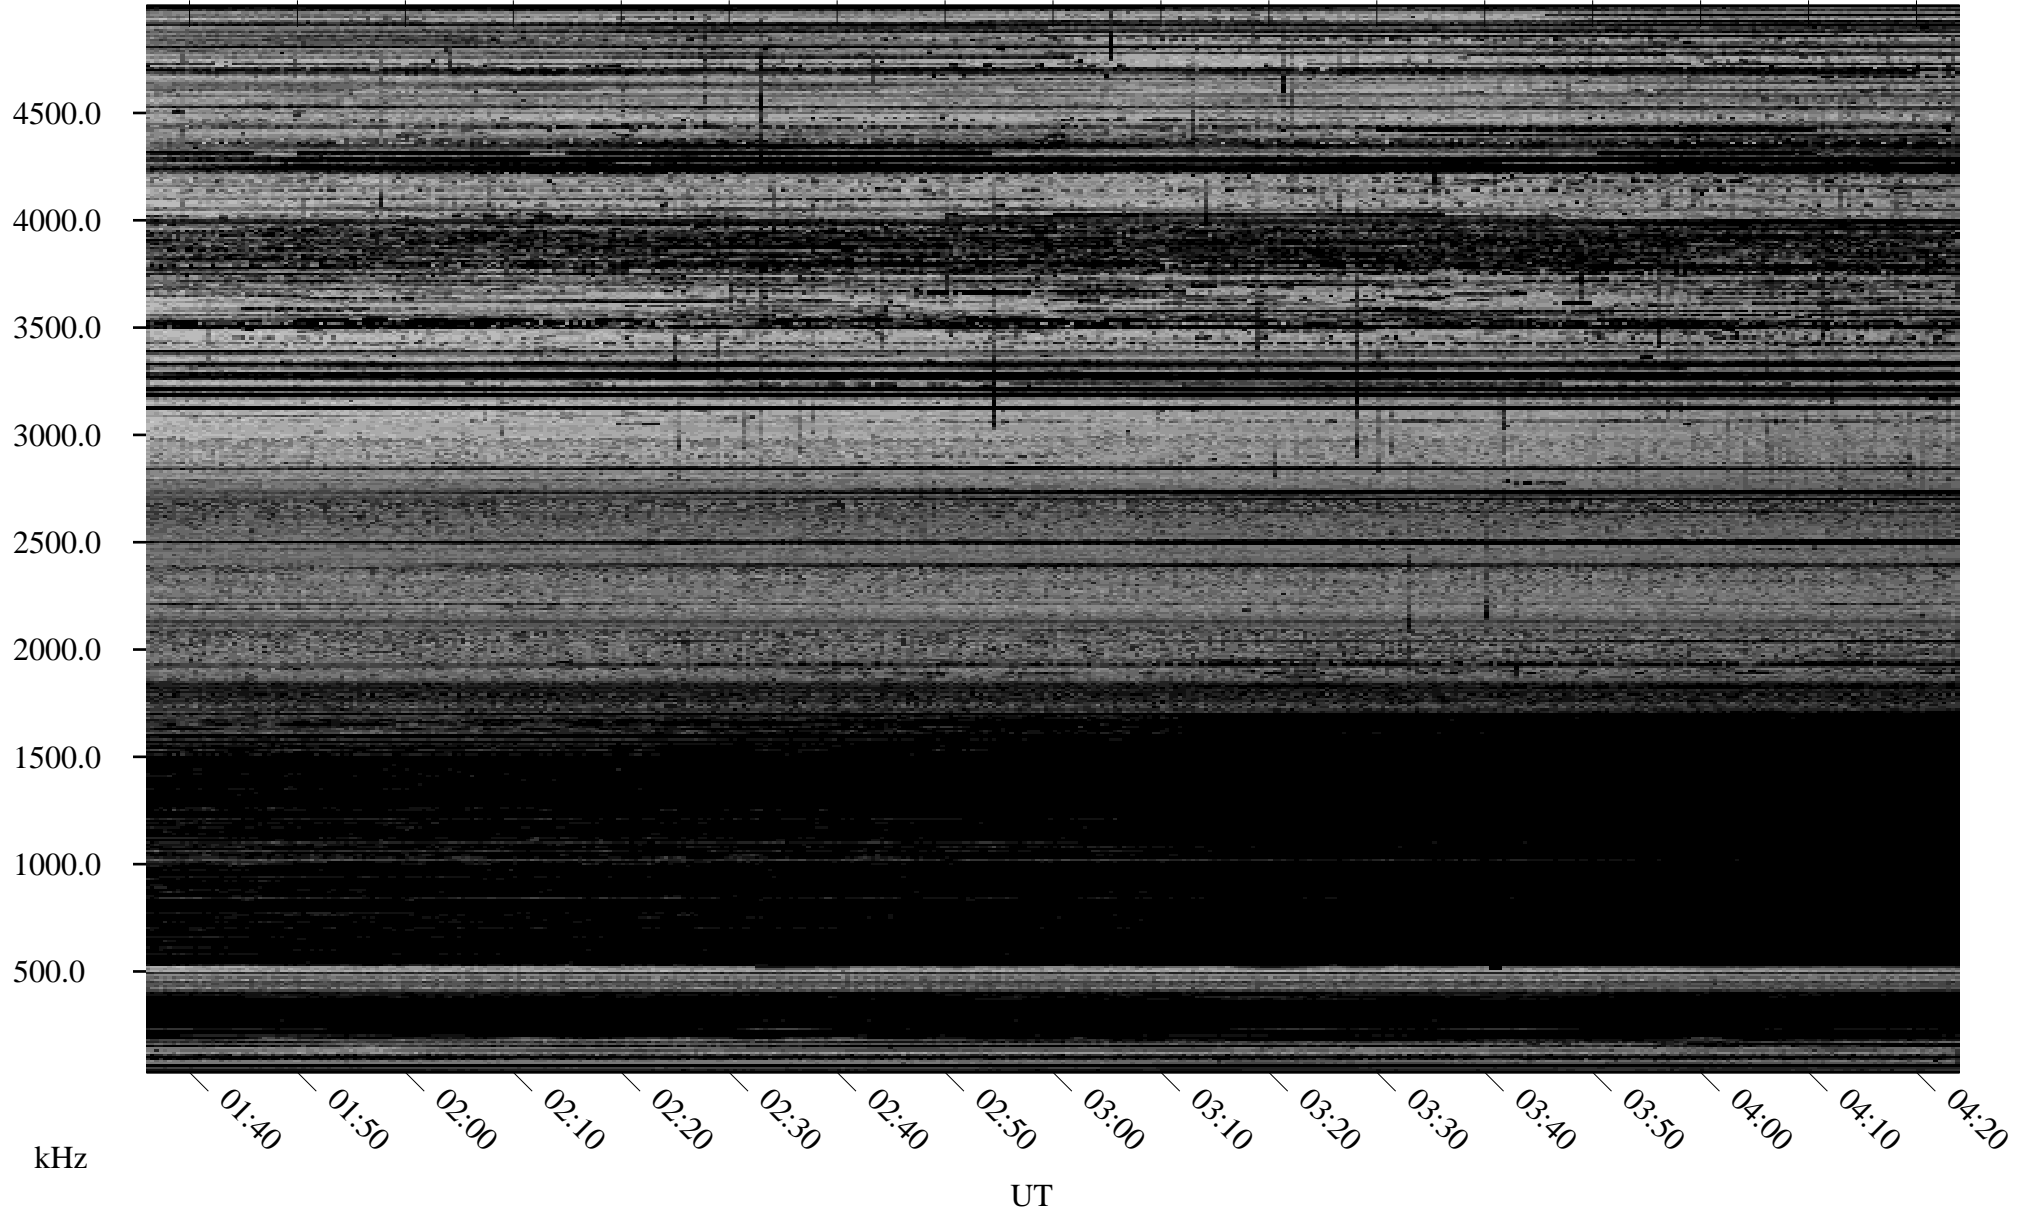

# 02/13/2006 Churchill, Manitoba

Linear Scale    Black = 161    White = 15

ch06044l.r00m max\_12

Page 1

# 02/13/2006 Churchill, Manitoba

Linear Scale    Black = 161    White = 15

ch06044l.r00m max\_12

Page 2

# 02/14/2006 Churchill, Manitoba

Linear Scale    Black = 161    White = 15

ch06044l.r00m max\_12

Page 3

# 02/14/2006 Churchill, Manitoba

Linear Scale    Black = 161    White = 15

ch06044l.r00m max\_12

Page 4