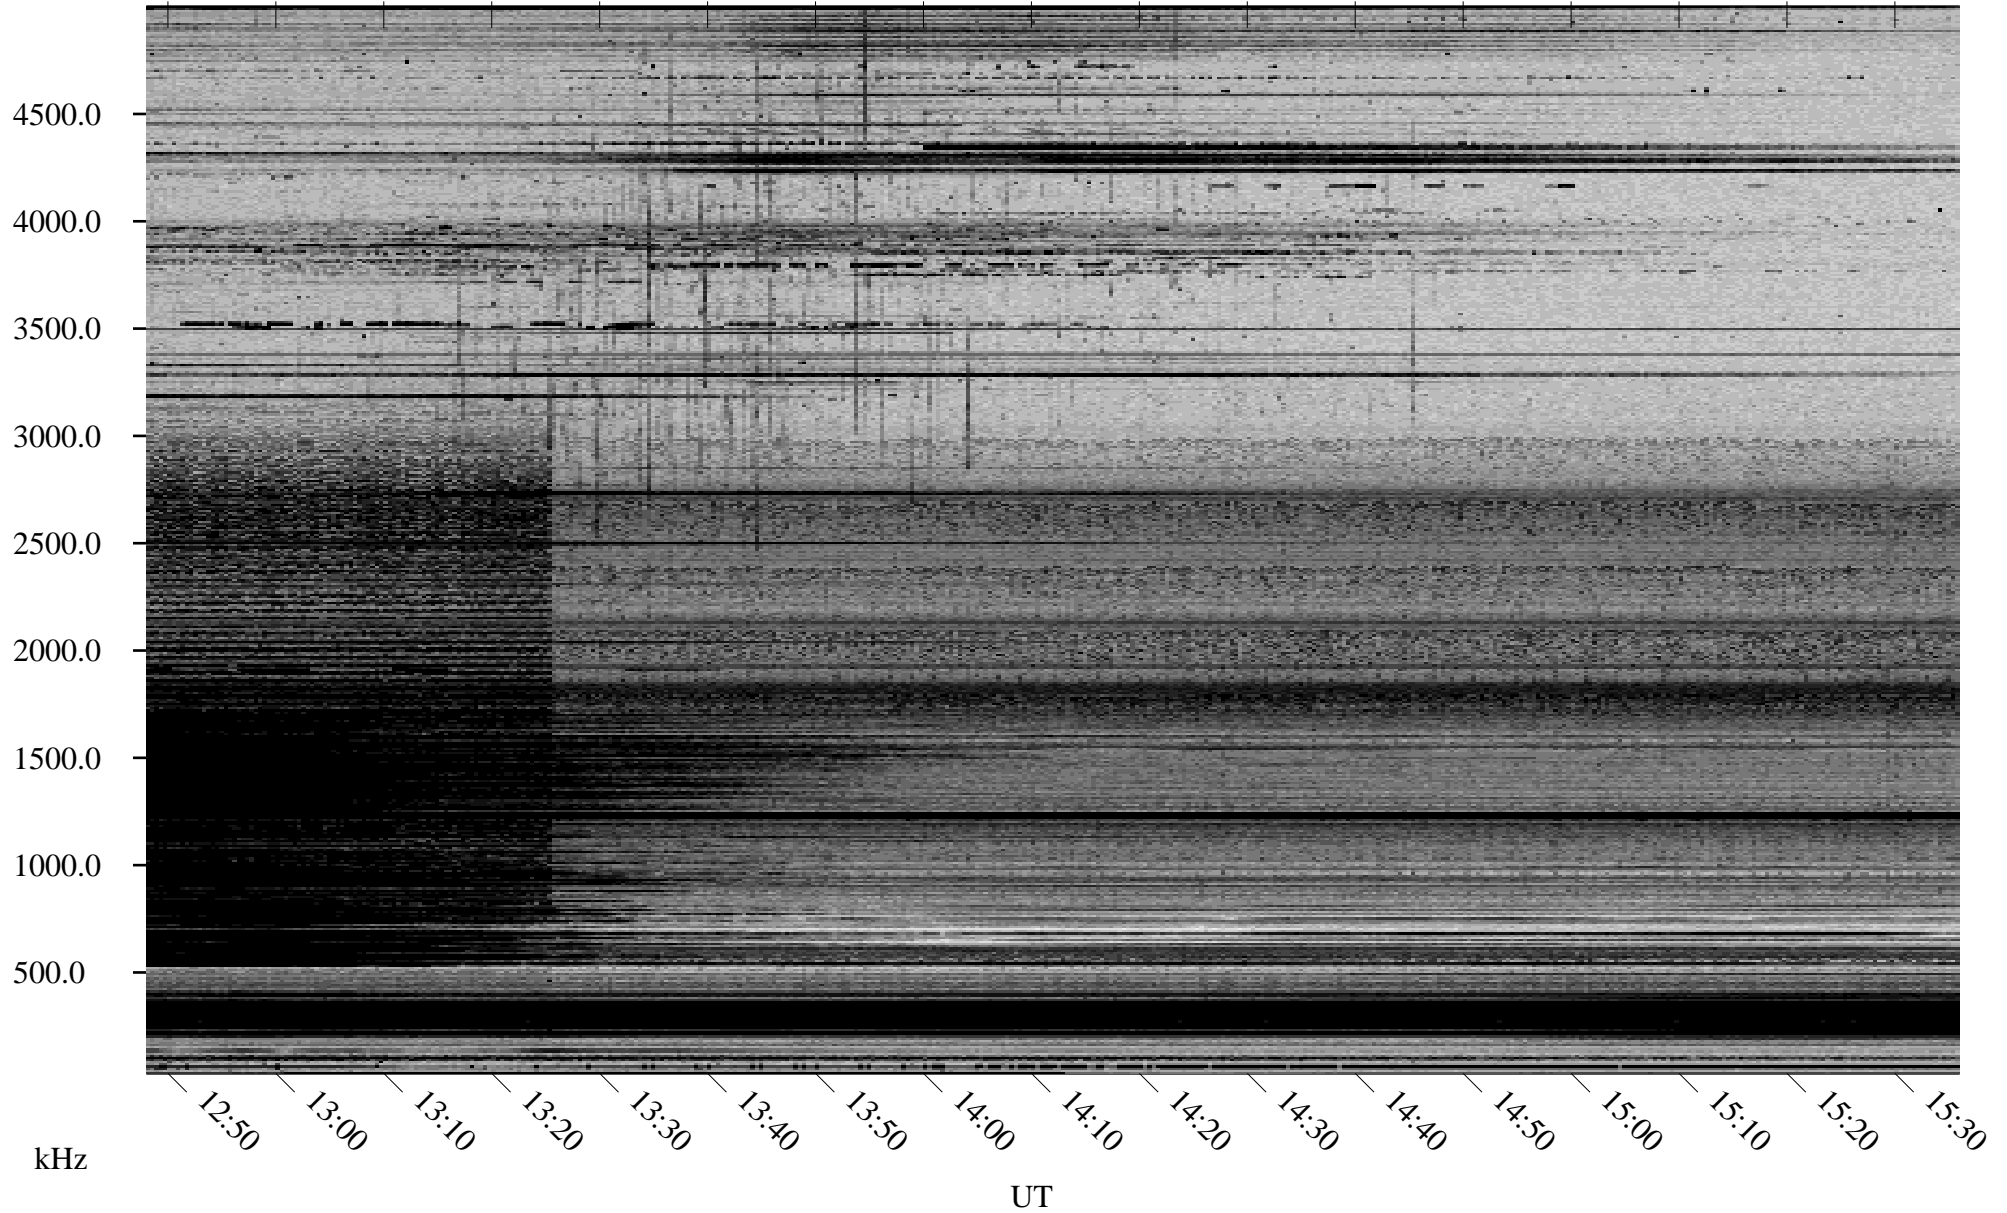

# 02/14/2006 Churchill, Manitoba

Linear Scale    Black = 161    White = 15

ch06044l.r00m max\_12

Page 5

# 02/14/2006 Churchill, Manitoba

Linear Scale    Black = 161    White = 15

ch06044l.r00m max\_12

Page 6

# 02/14/2006 Churchill, Manitoba

Linear Scale    Black = 161    White = 15

ch06044l.r00m max\_12

Page 7