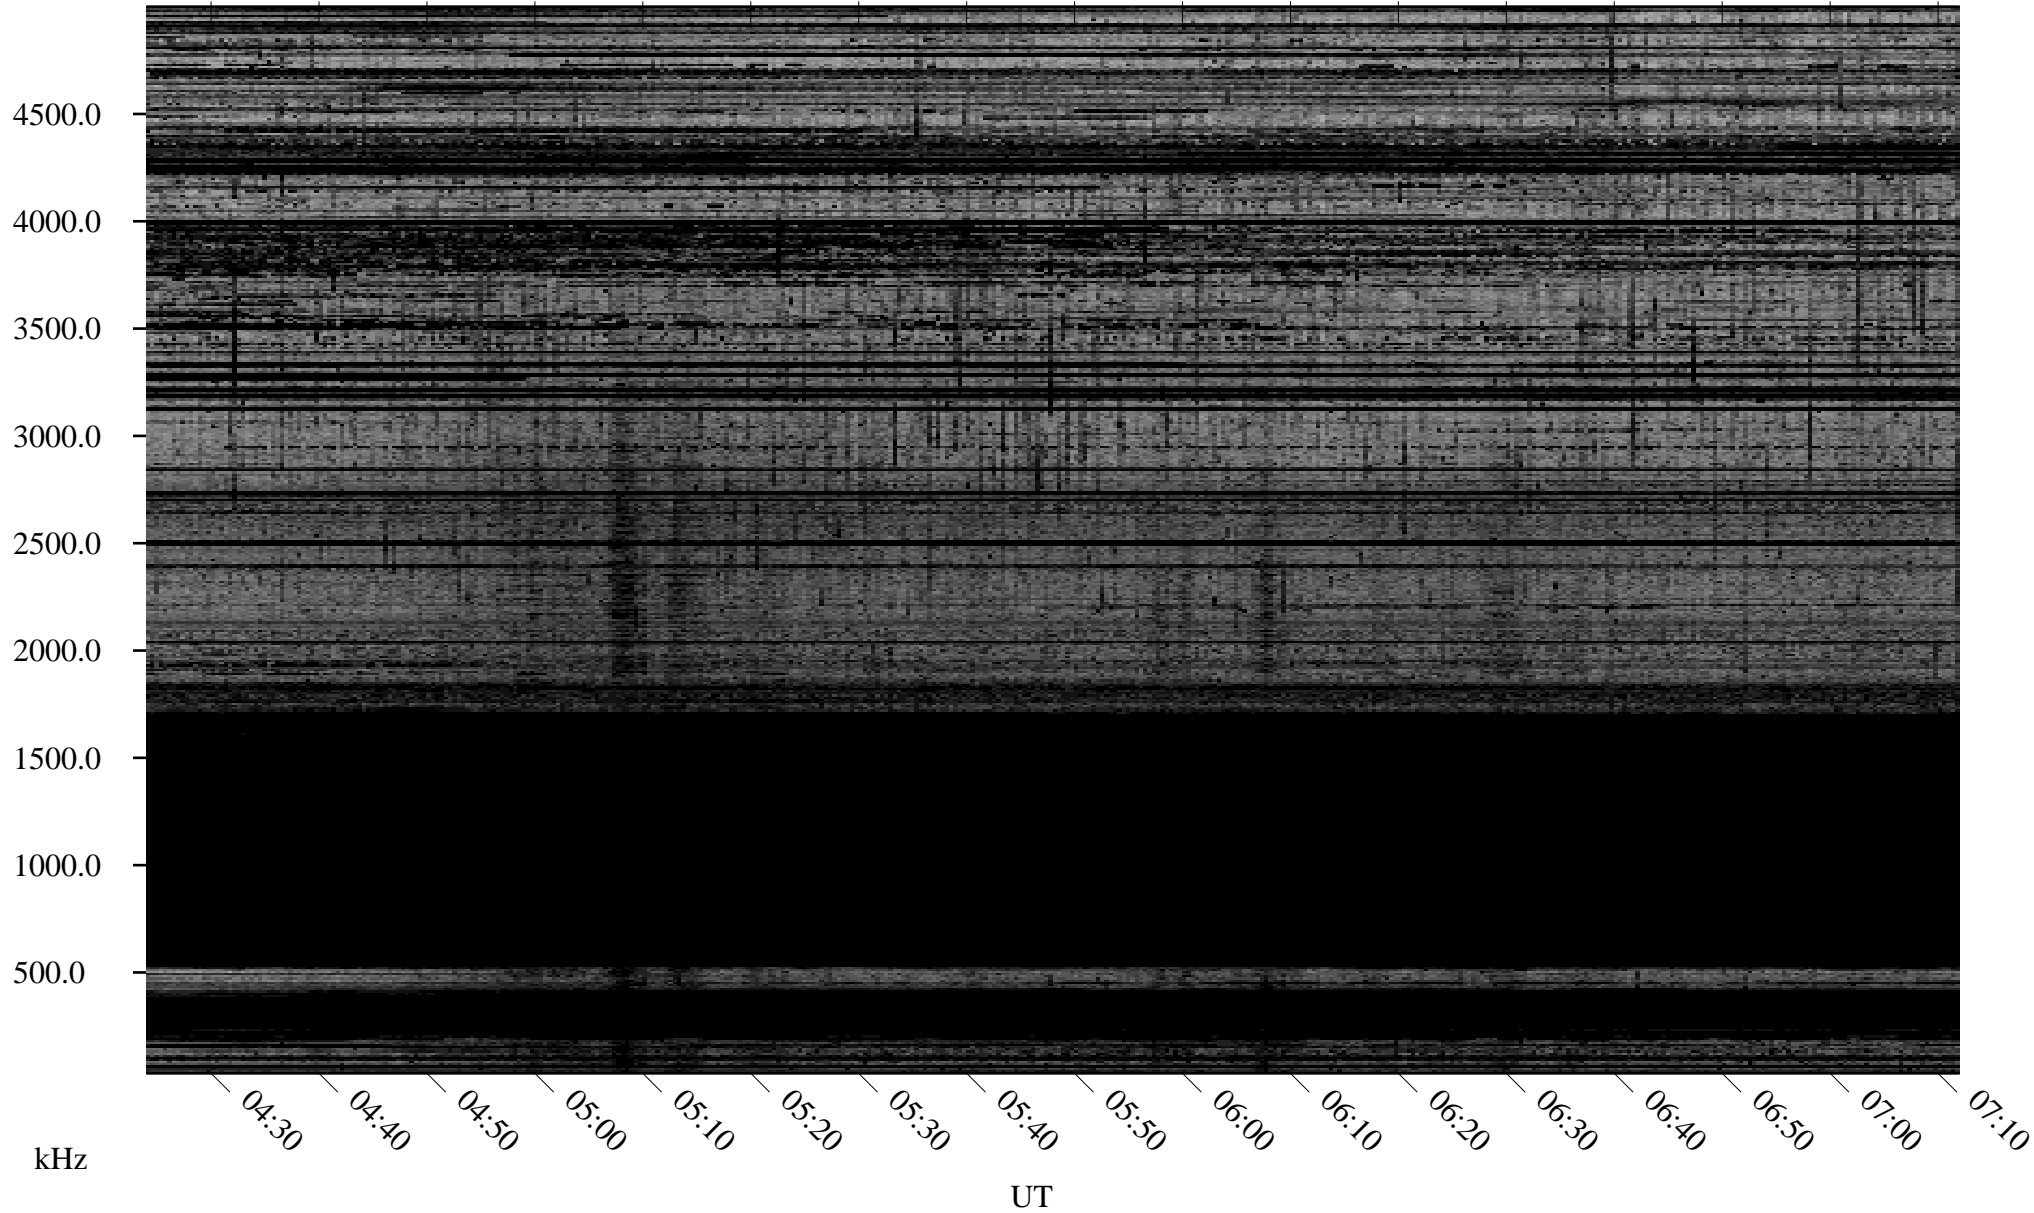

# 02/13/2006 Churchill, Manitoba

Linear Scale    Black = 161    White = 15

ch06044l.r00m max\_12

Page 1

# 02/13/2006 Churchill, Manitoba

Linear Scale    Black = 161    White = 15

ch06044l.r00m max\_12

Page 2

# 02/14/2006 Churchill, Manitoba

Linear Scale    Black = 161    White = 15

ch06044l.r00m max\_12

Page 3

# 02/14/2006 Churchill, Manitoba

Linear Scale    Black = 161    White = 15

ch06044l.r00m max\_12

Page 4