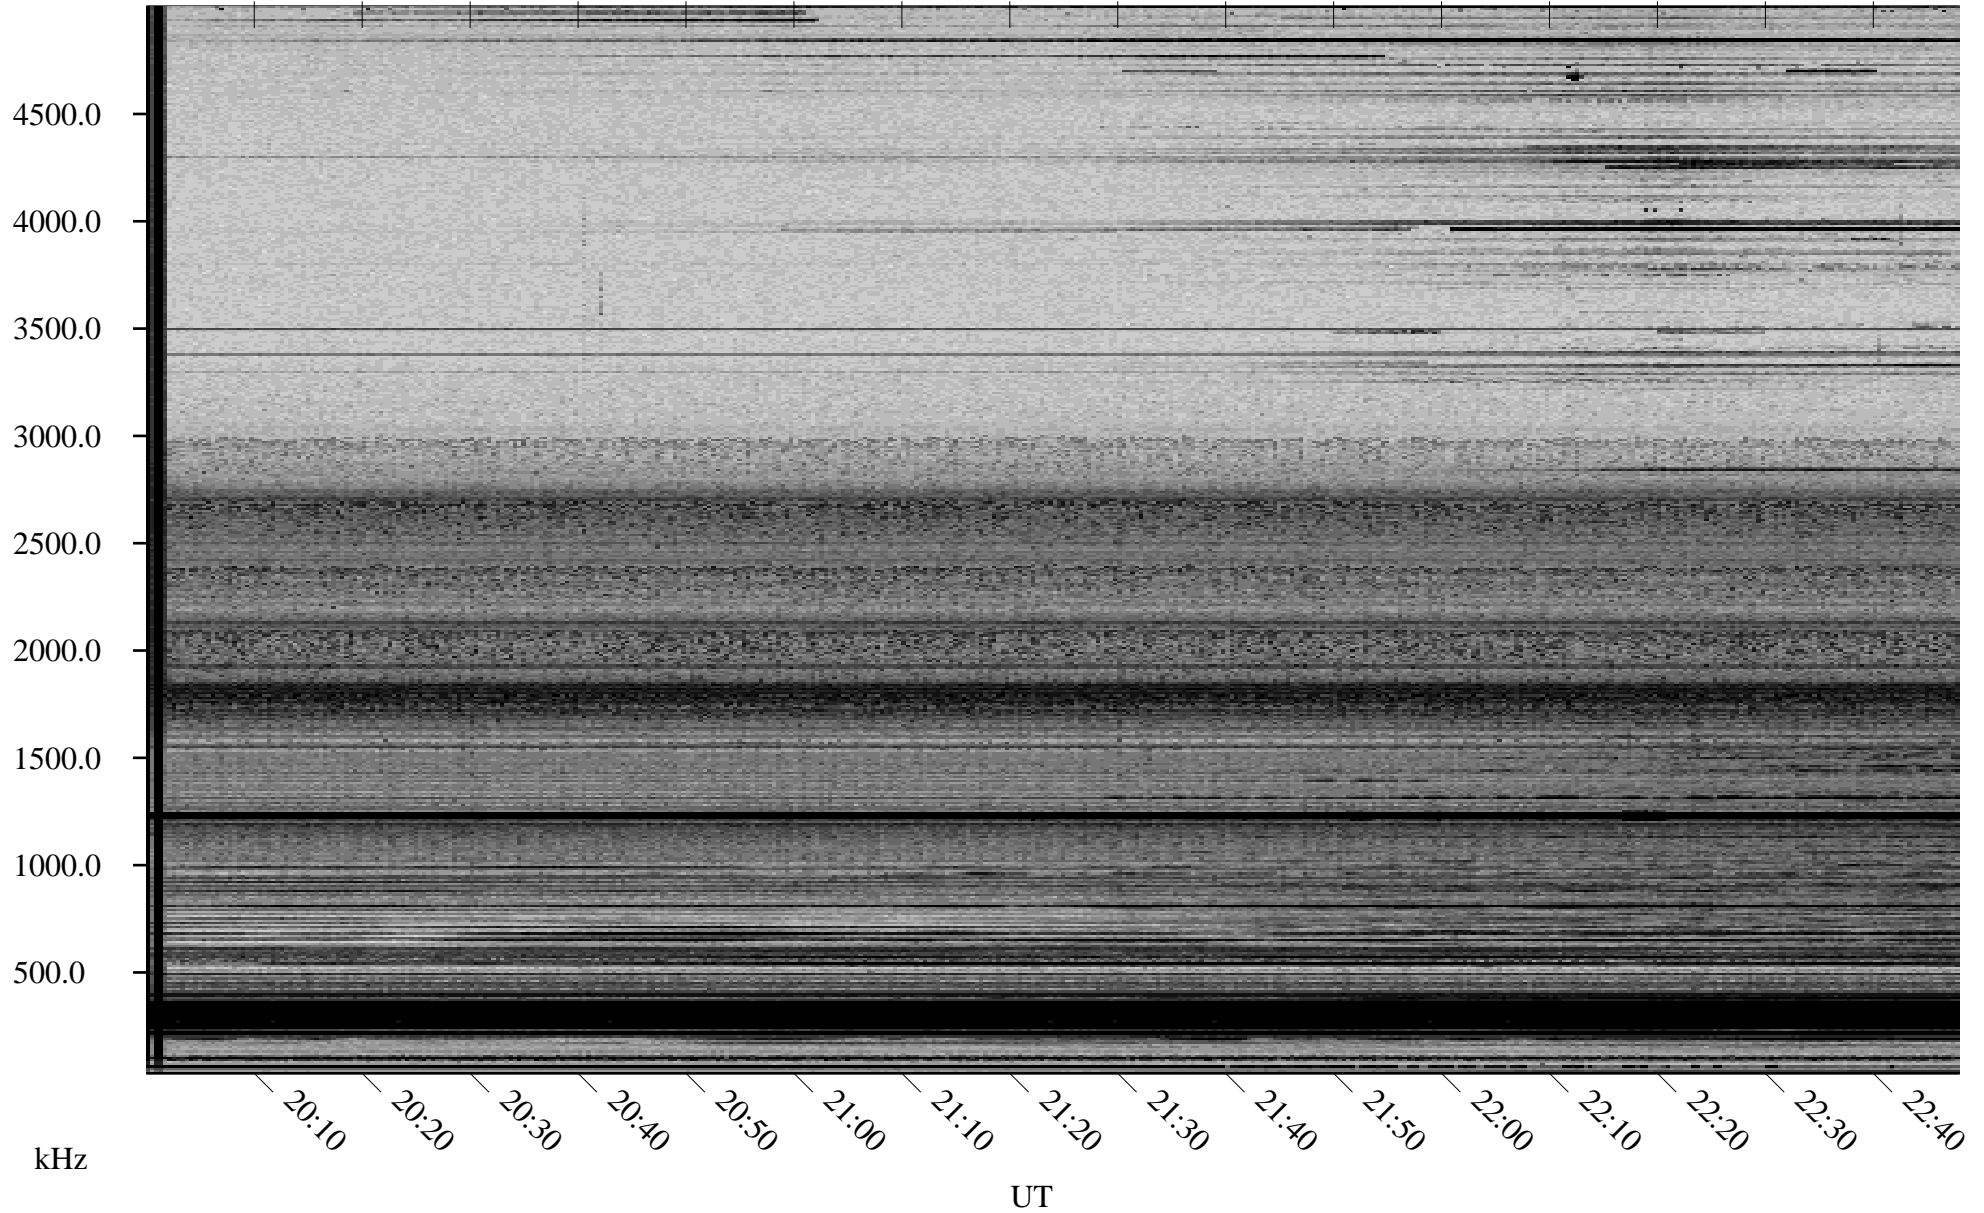

# 02/13/2006 Churchill, Manitoba

Linear Scale    Black = 161    White = 15

ch06044l.r00m max\_12

Page 1

# 02/13/2006 Churchill, Manitoba

Linear Scale    Black = 161    White = 15

ch06044l.r00m max\_12

Page 2

# 02/14/2006 Churchill, Manitoba

Linear Scale    Black = 161    White = 15

ch06044l.r00m max\_12

Page 3

# 02/14/2006 Churchill, Manitoba

Linear Scale    Black = 161    White = 15

ch06044l.r00m max\_12

Page 4