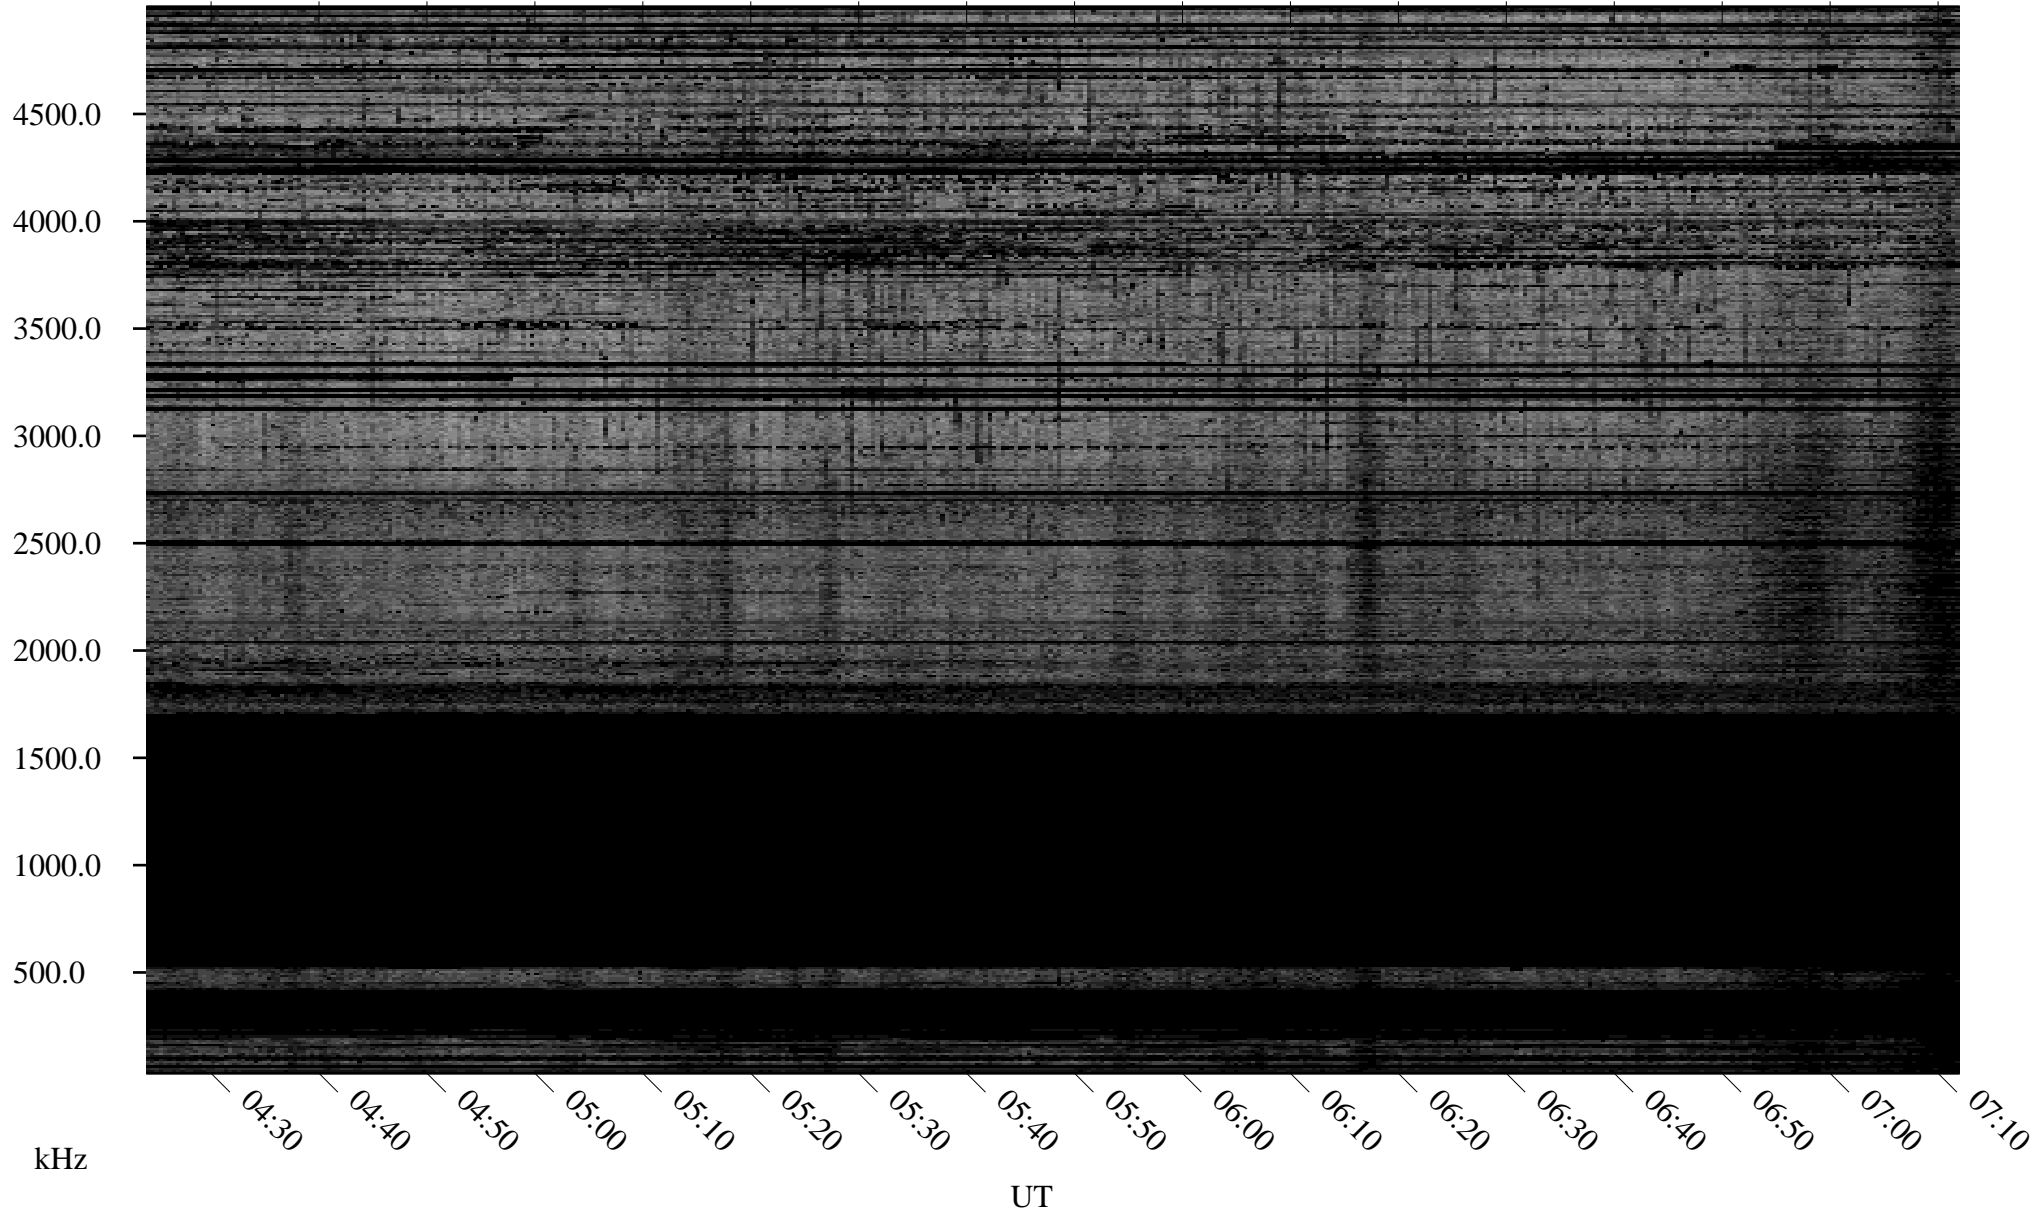

02/14/2006 Churchill, Manitoba

Linear Scale Black = 161 White = 15

ch060451.r00m max_12

Page 1

02/14/2006 Churchill, Manitoba

Linear Scale Black = 161 White = 15

ch060451.r00m max_12

Page 2

02/15/2006 Churchill, Manitoba

Linear Scale Black = 161 White = 15

ch060451.r00m max_12

Page 3

02/15/2006 Churchill, Manitoba

Linear Scale Black = 161 White = 15

ch060451.r00m max_12

Page 4

02/15/2006 Churchill, Manitoba

Linear Scale Black = 161 White = 15

ch060451.r00m max_12

Page 5

02/15/2006 Churchill, Manitoba

Linear Scale Black = 161 White = 15

ch060451.r00m max_12

02/15/2006 Churchill, Manitoba

Linear Scale Black = 161 White = 15

ch060451.r00m max_12

Page 7

02/15/2006 Churchill, Manitoba

Linear Scale Black = 161 White = 15

ch060451.r00m max_12

Page 8