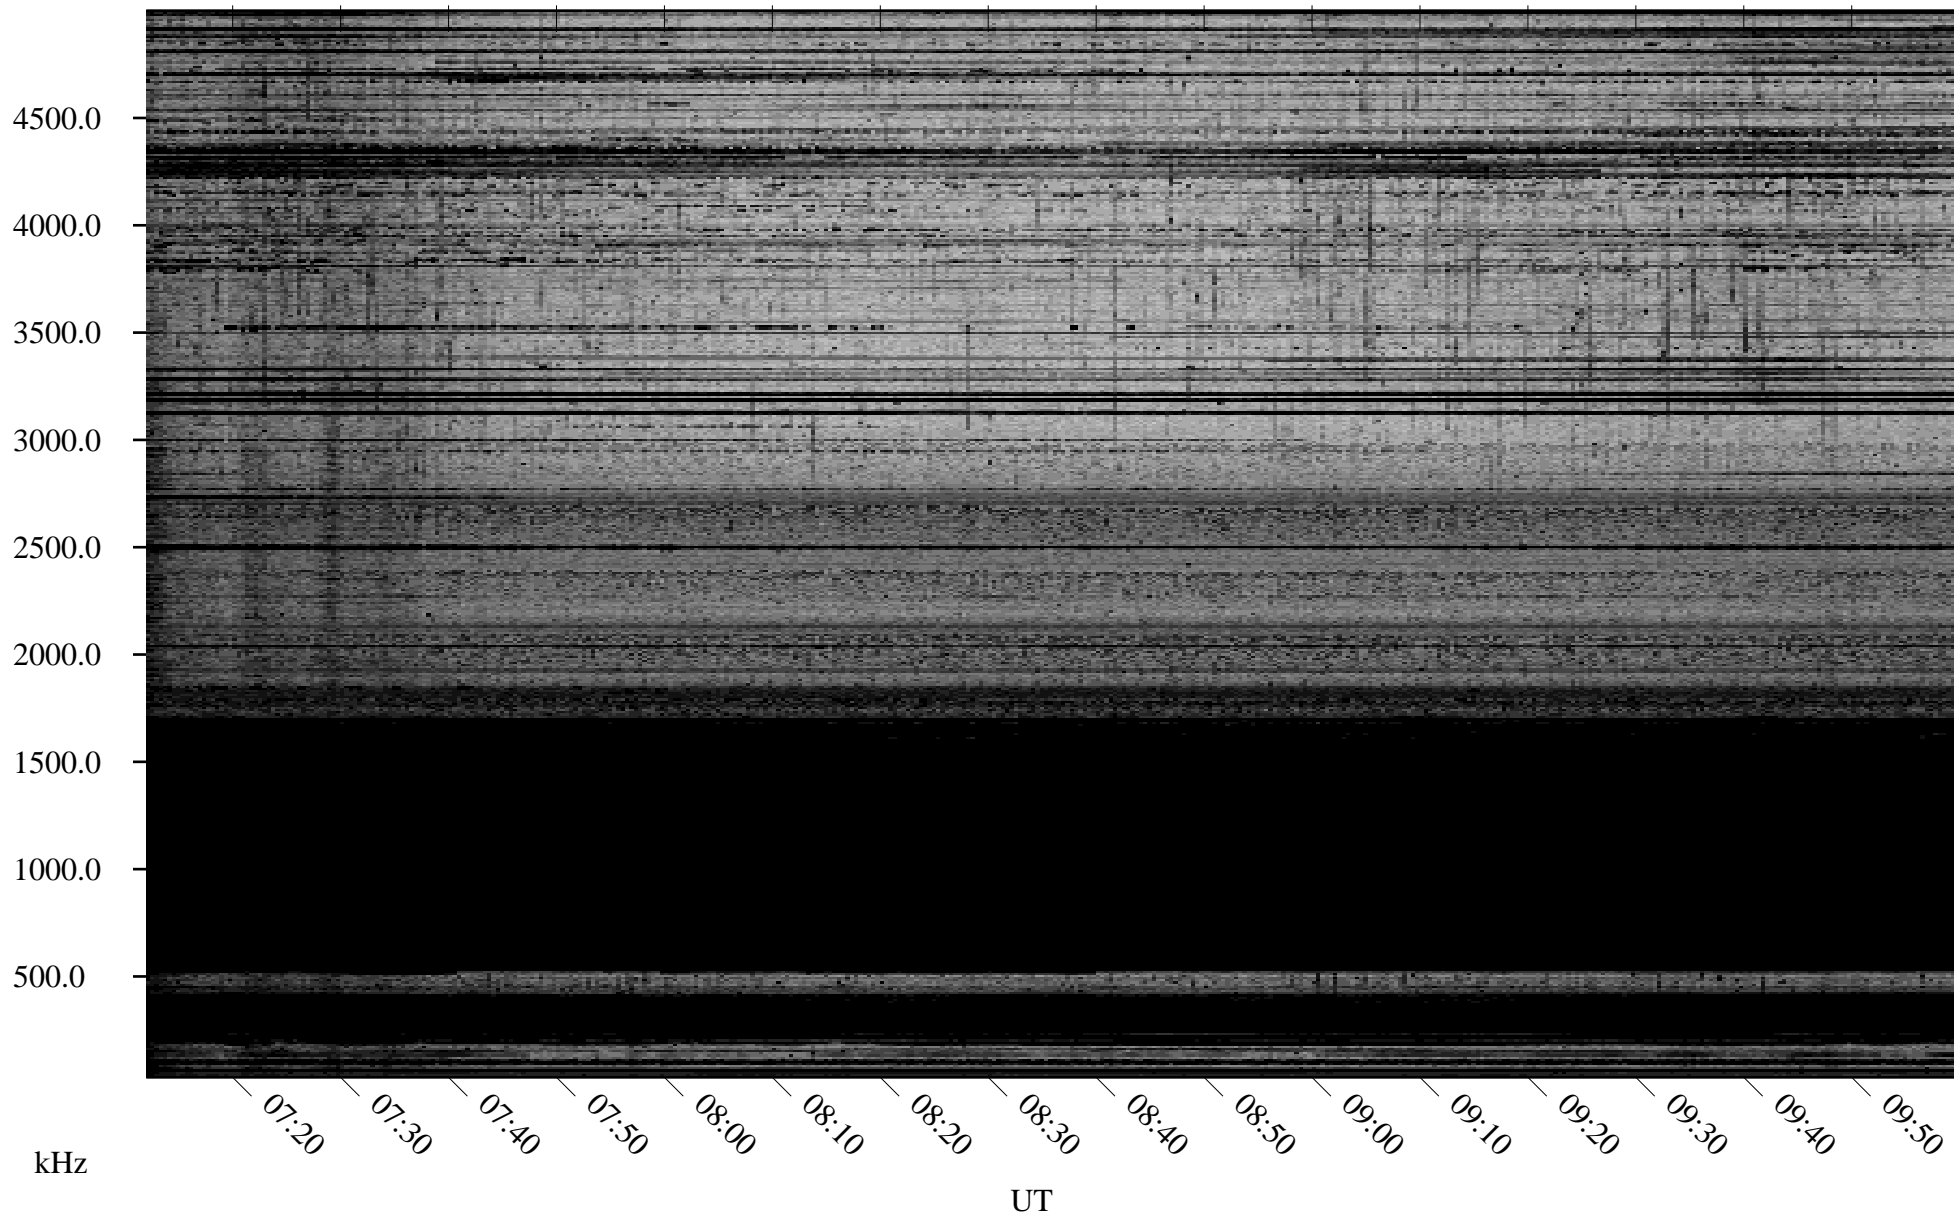

02/14/2006 Churchill, Manitoba

Linear Scale Black = 161 White = 15

ch060451.r00m max_12

Page 1

02/14/2006 Churchill, Manitoba

Linear Scale Black = 161 White = 15

ch060451.r00m max_12

Page 2

02/15/2006 Churchill, Manitoba

Linear Scale Black = 161 White = 15

ch060451.r00m max_12

Page 3

02/15/2006 Churchill, Manitoba

Linear Scale Black = 161 White = 15

ch060451.r00m max_12

Page 4

02/15/2006 Churchill, Manitoba

Linear Scale Black = 161 White = 15

ch060451.r00m max_12

Page 5

02/15/2006 Churchill, Manitoba

Linear Scale Black = 161 White = 15

ch060451.r00m max_12

02/15/2006 Churchill, Manitoba

Linear Scale Black = 161 White = 15

ch060451.r00m max_12

Page 7

02/15/2006 Churchill, Manitoba

Linear Scale Black = 161 White = 15

ch060451.r00m max_12

Page 8