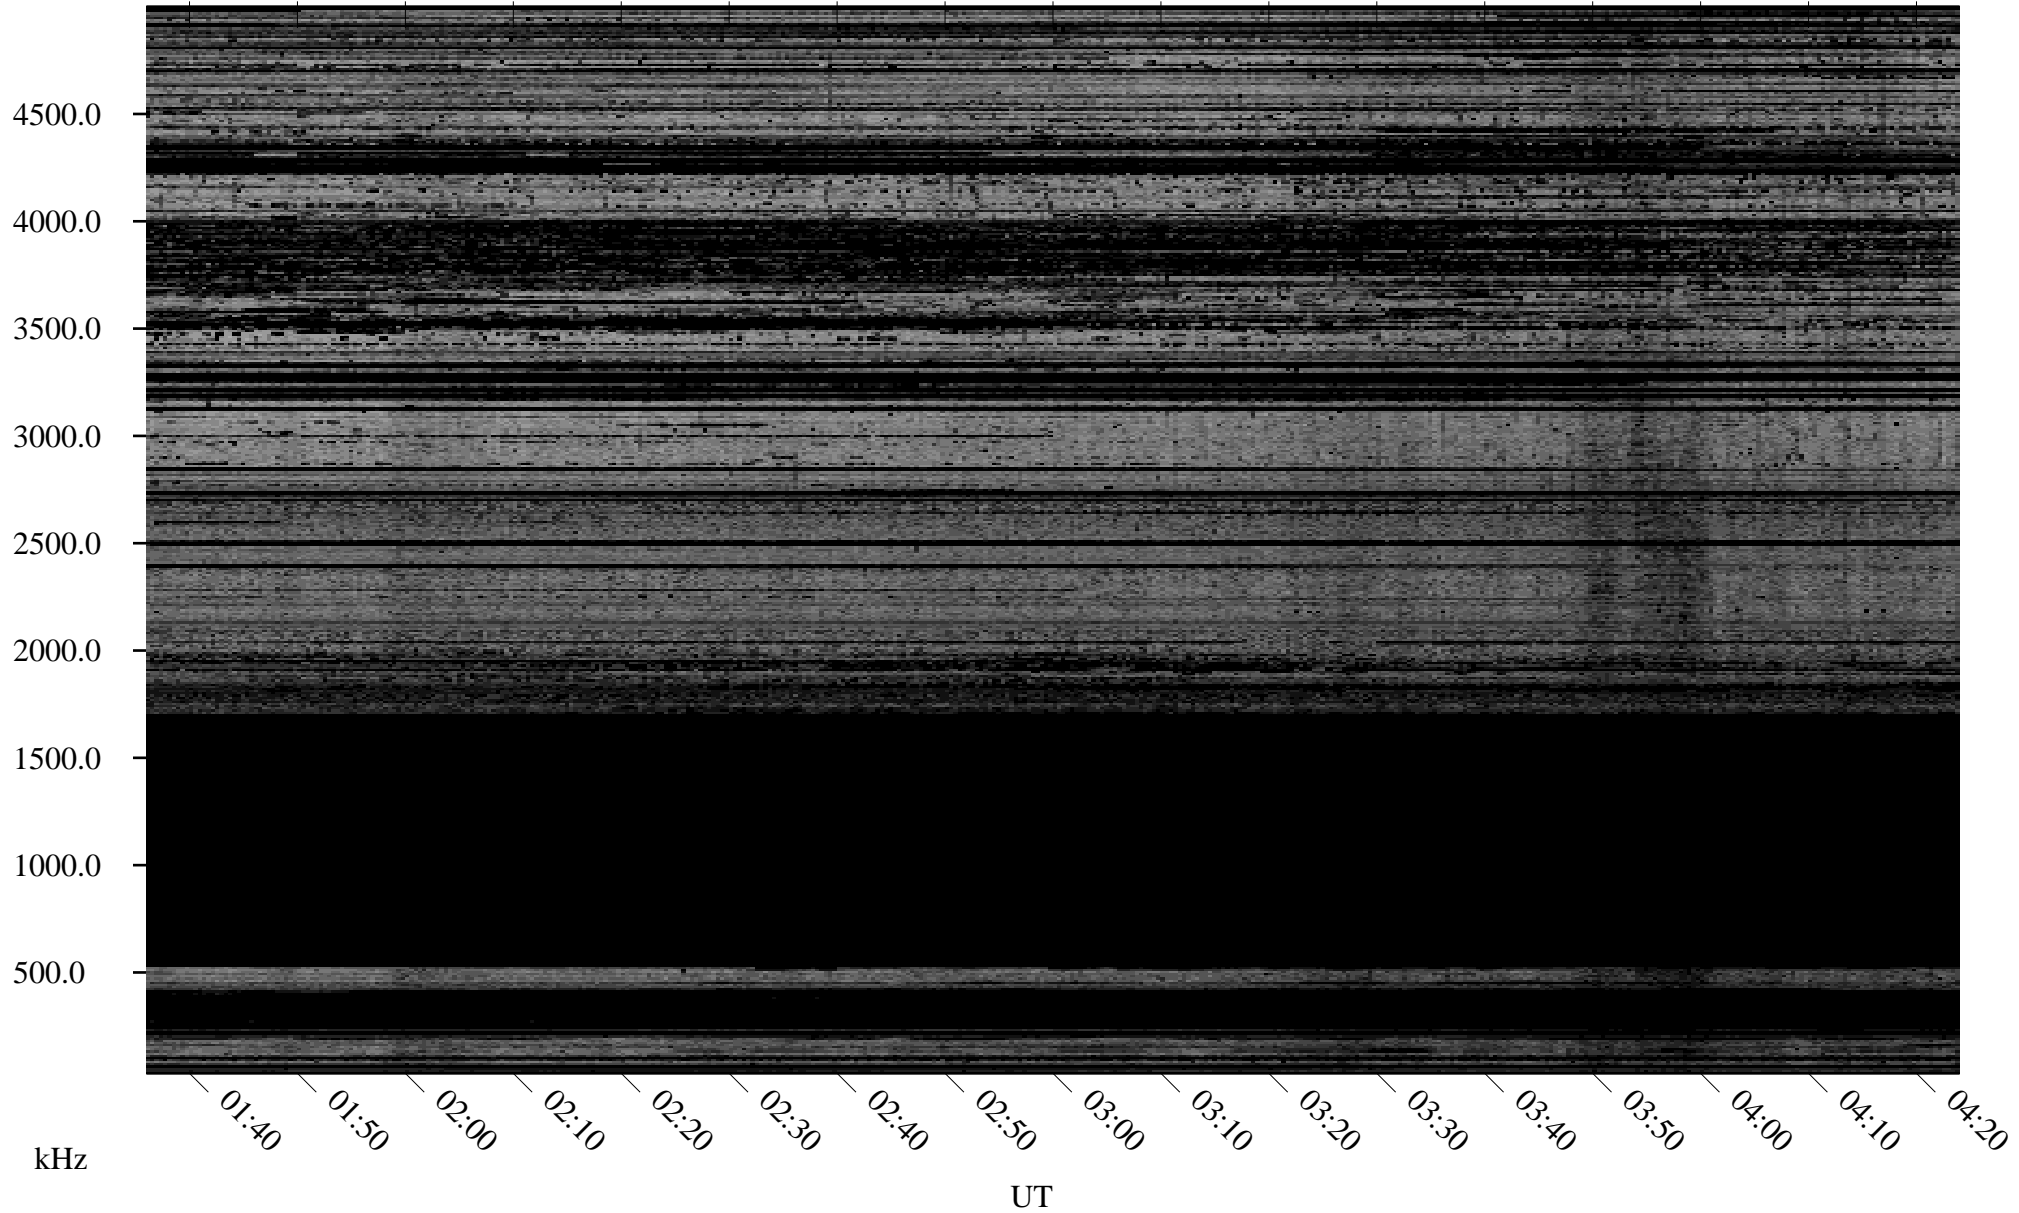

02/14/2006 Churchill, Manitoba

Linear Scale Black = 161 White = 15

ch060451.r00m max_12

Page 1

02/14/2006 Churchill, Manitoba

Linear Scale Black = 161 White = 15

ch060451.r00m max_12

Page 2

02/15/2006 Churchill, Manitoba

Linear Scale Black = 161 White = 15

ch060451.r00m max_12

Page 3

02/15/2006 Churchill, Manitoba

Linear Scale Black = 161 White = 15

ch060451.r00m max_12

Page 4

02/15/2006 Churchill, Manitoba

Linear Scale Black = 161 White = 15

ch060451.r00m max_12

Page 5

02/15/2006 Churchill, Manitoba

Linear Scale Black = 161 White = 15

ch060451.r00m max_12

02/15/2006 Churchill, Manitoba

Linear Scale Black = 161 White = 15

ch060451.r00m max_12

Page 7

02/15/2006 Churchill, Manitoba

Linear Scale Black = 161 White = 15

ch060451.r00m max_12

Page 8