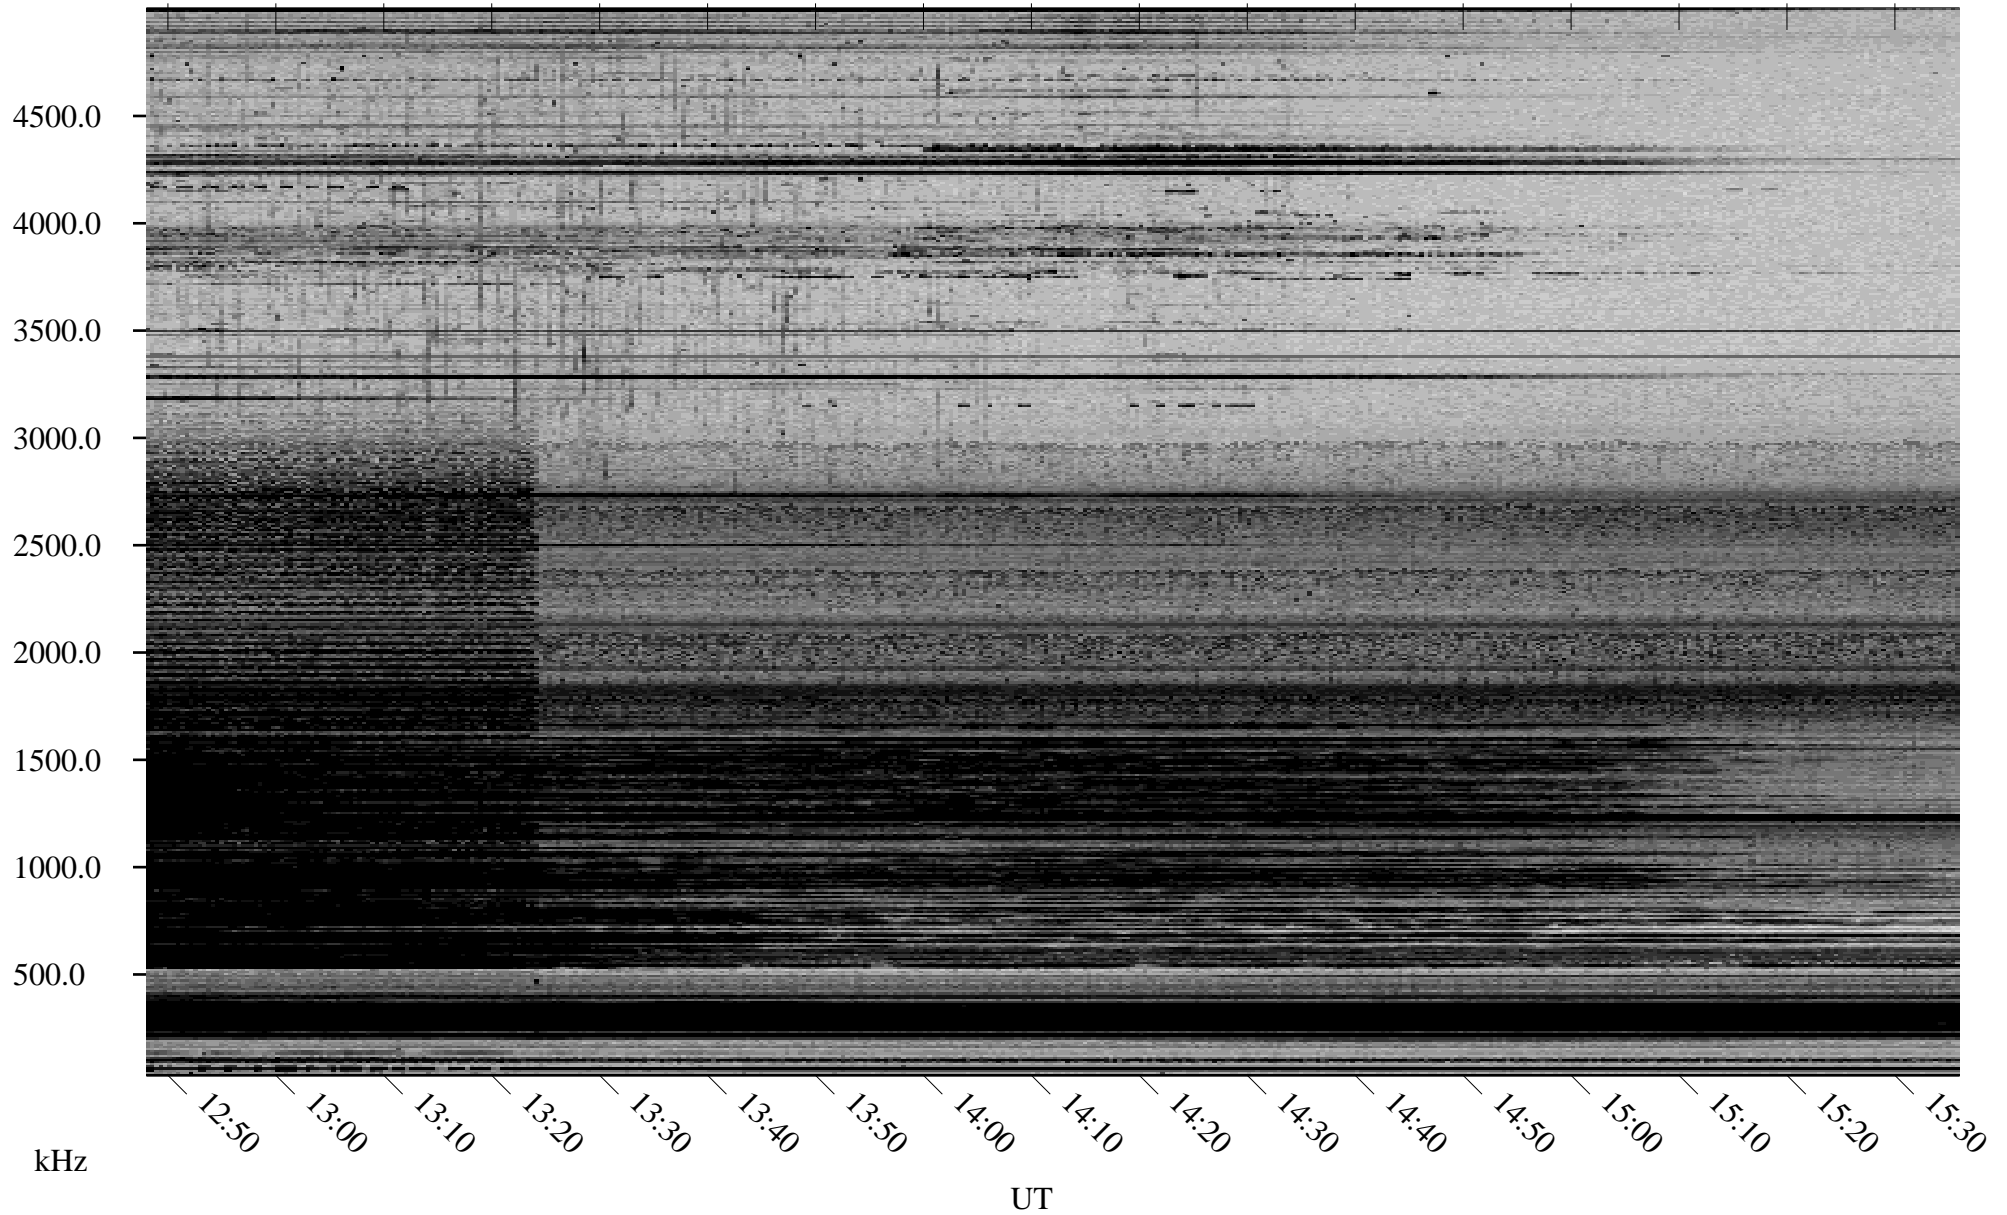

02/14/2006 Churchill, Manitoba

Linear Scale Black = 161 White = 15

ch060451.r00m max_12

Page 1

02/14/2006 Churchill, Manitoba

Linear Scale Black = 161 White = 15

ch060451.r00m max_12

Page 2

02/15/2006 Churchill, Manitoba

Linear Scale Black = 161 White = 15

ch060451.r00m max_12

Page 3

02/15/2006 Churchill, Manitoba

Linear Scale Black = 161 White = 15

ch060451.r00m max_12

Page 4

02/15/2006 Churchill, Manitoba

Linear Scale Black = 161 White = 15

ch060451.r00m max_12

Page 5

02/15/2006 Churchill, Manitoba

Linear Scale Black = 161 White = 15

ch060451.r00m max_12

02/15/2006 Churchill, Manitoba

Linear Scale Black = 161 White = 15

ch060451.r00m max_12

Page 7

02/15/2006 Churchill, Manitoba

Linear Scale Black = 161 White = 15

ch060451.r00m max_12

Page 8