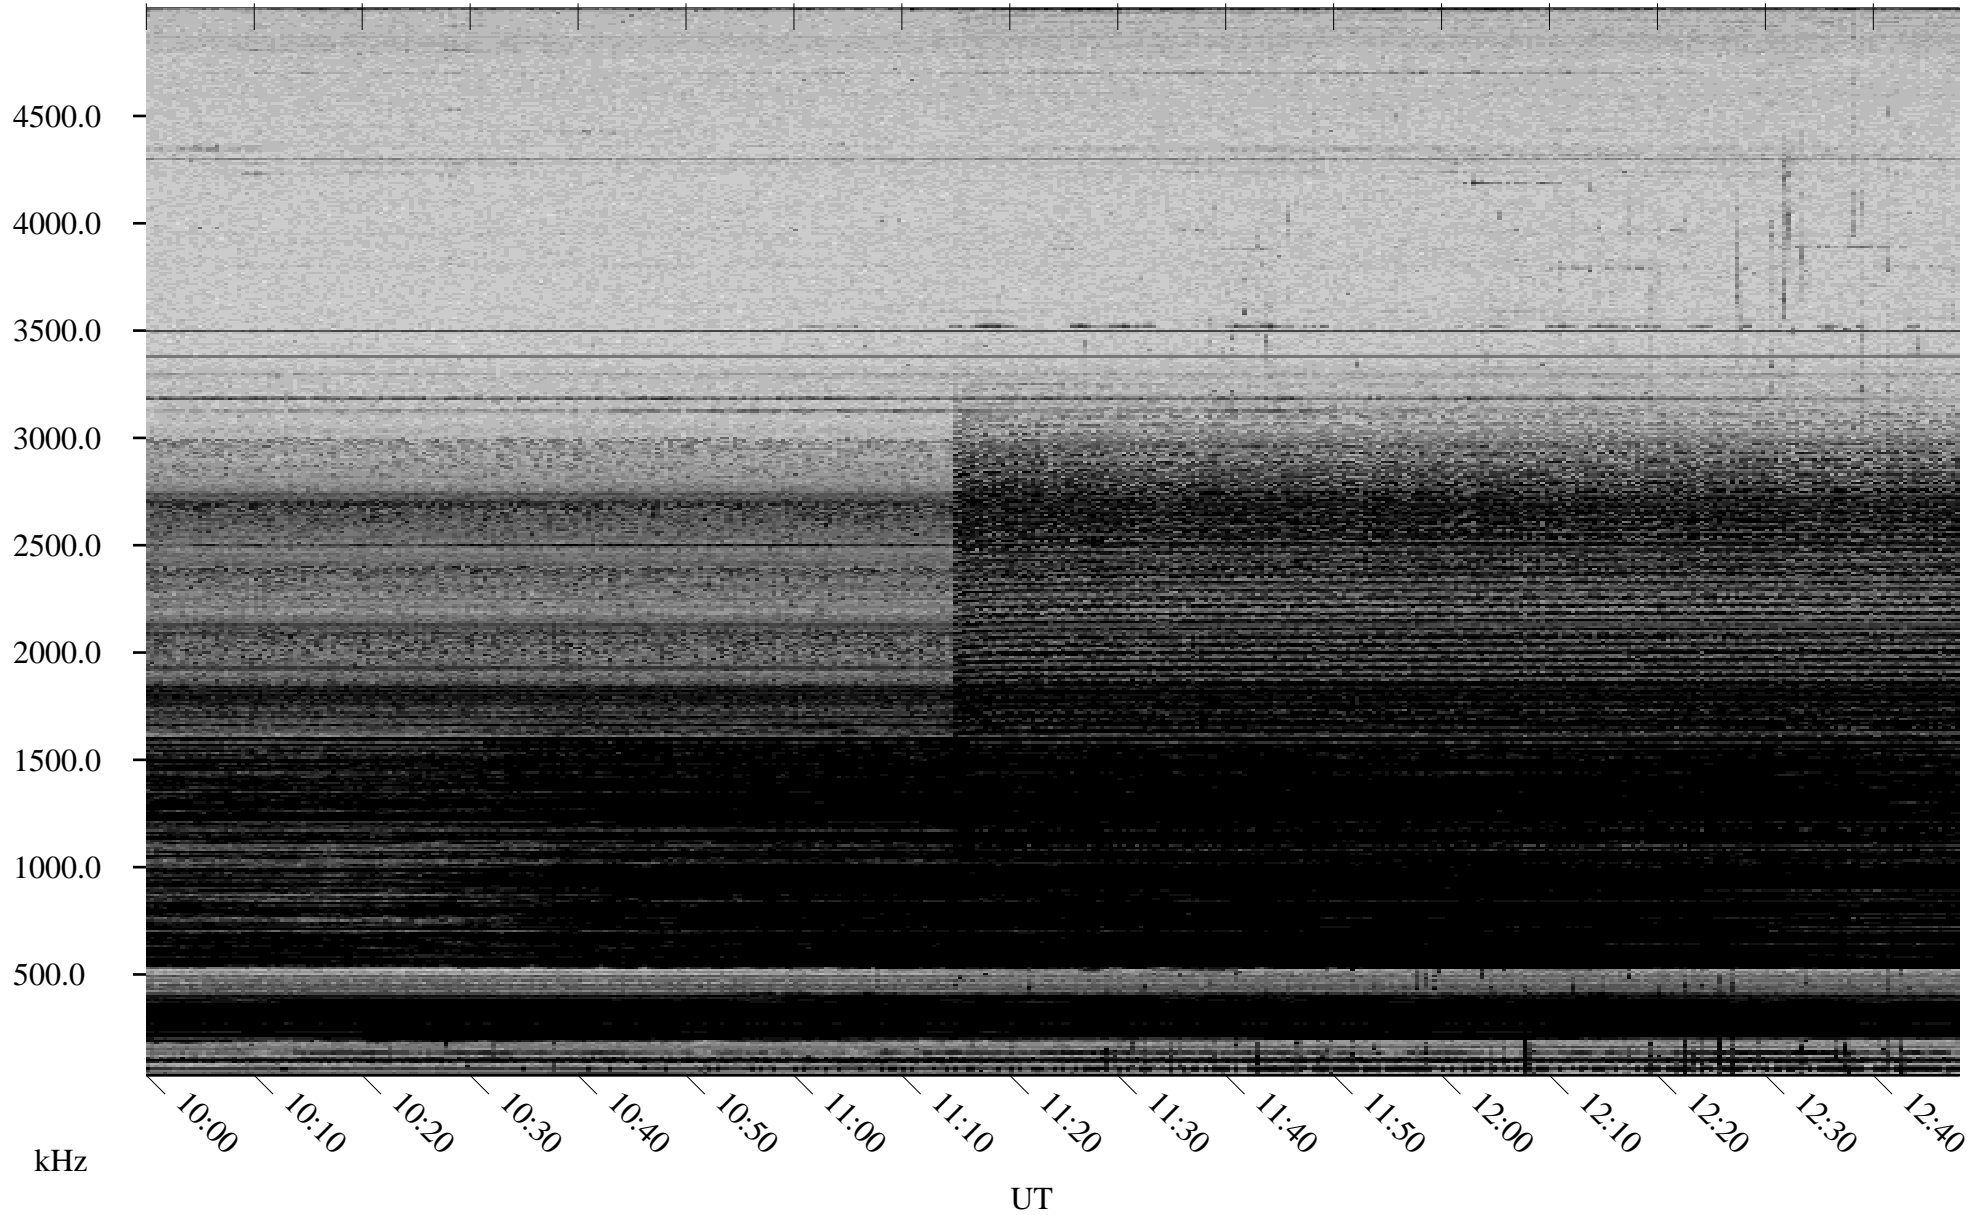

# 02/16/2006 Churchill, Manitoba

Linear Scale    Black = 161    White = 15

ch06046l.r00m max\_12

# 02/16/2006 Churchill, Manitoba

Linear Scale    Black = 161    White = 15

ch06046l.r00m max\_12

Page 6

# 02/16/2006 Churchill, Manitoba

Linear Scale    Black = 161    White = 15

ch06046l.r00m max\_12

Page 7