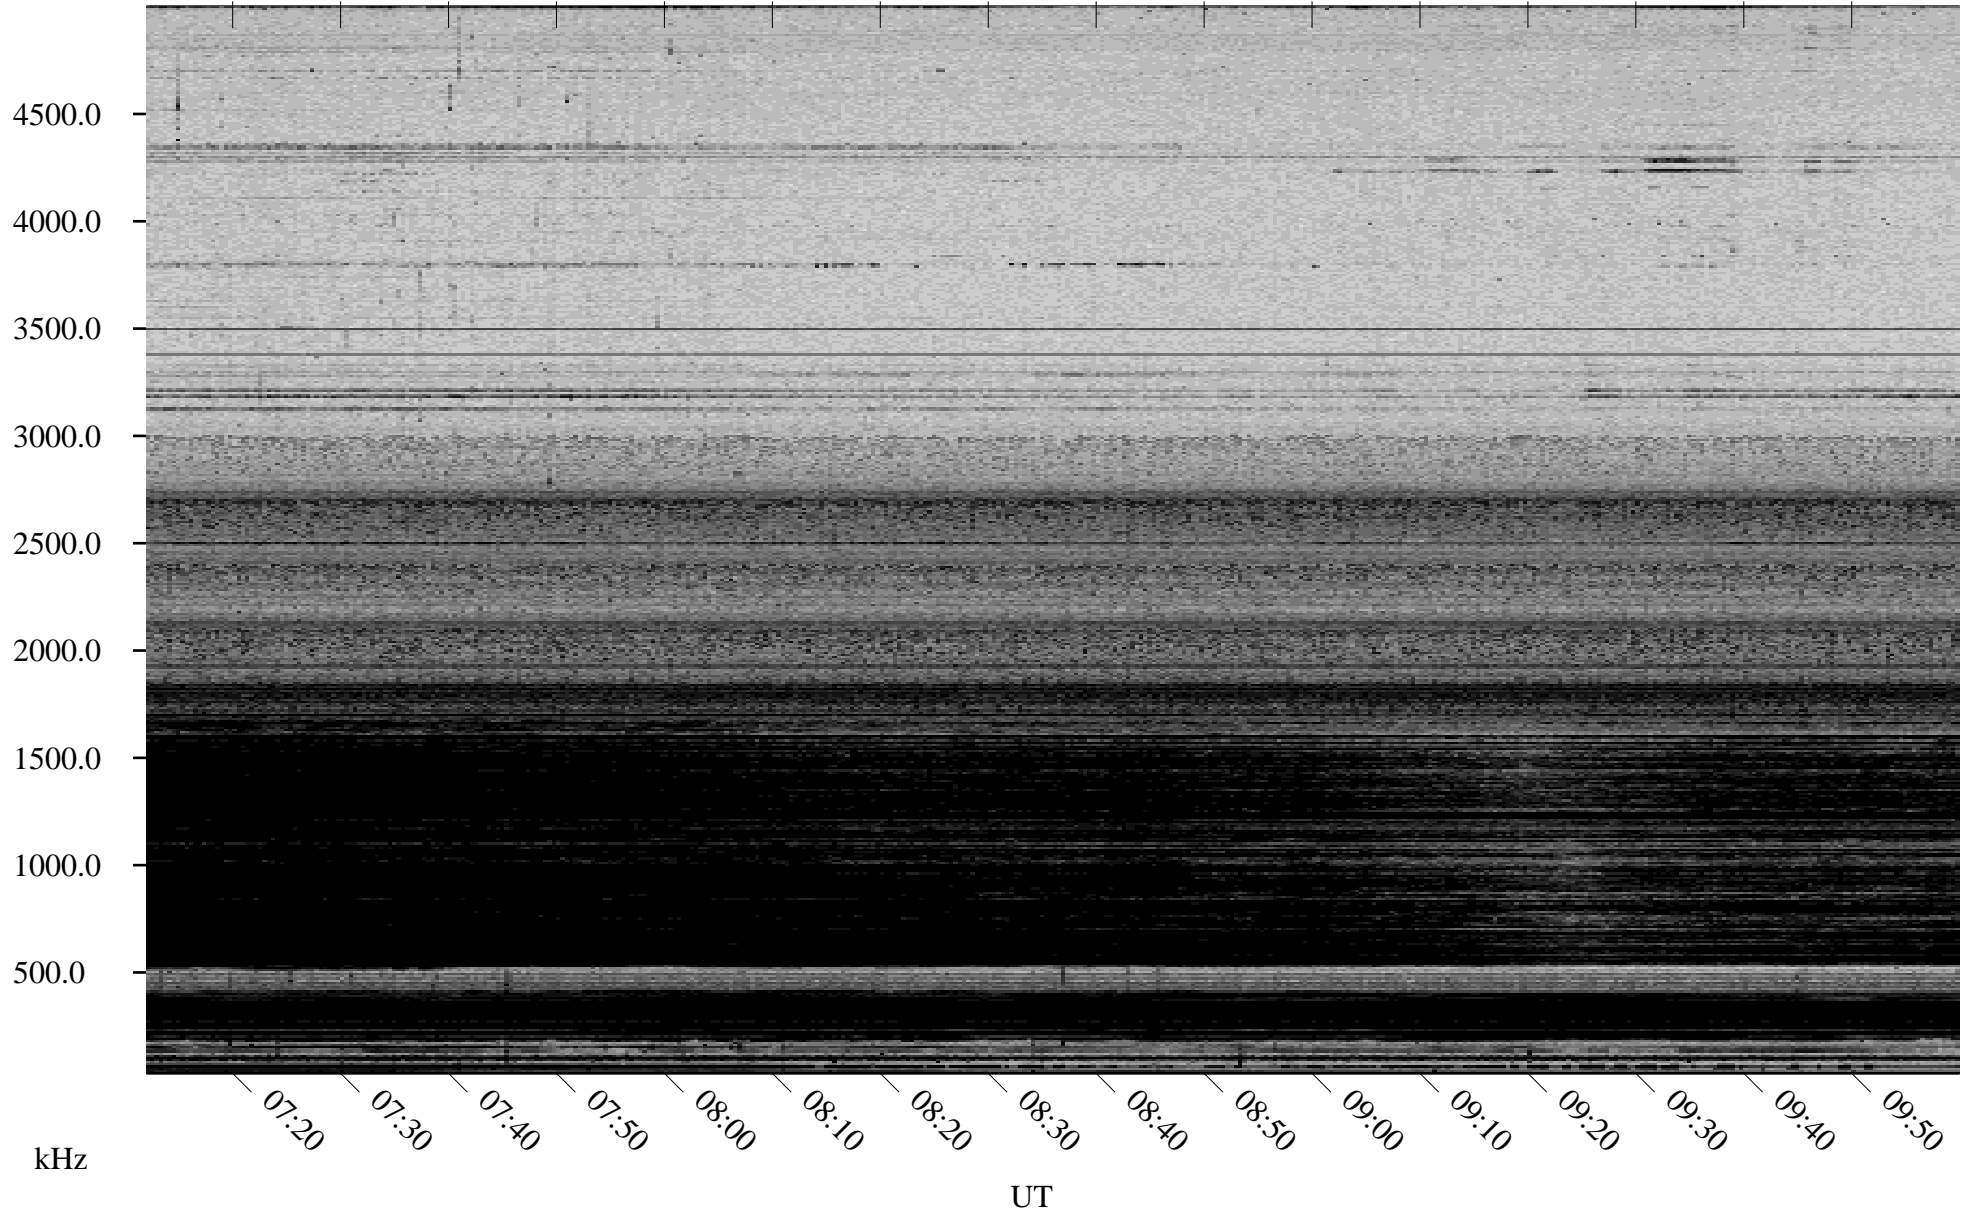

# 02/16/2006 Churchill, Manitoba

Linear Scale    Black = 161    White = 15

ch06046l.r00m max\_12

Page 3

# 02/16/2006 Churchill, Manitoba

Linear Scale    Black = 161    White = 15

ch06046l.r00m max\_12

Page 4

# 02/16/2006 Churchill, Manitoba

Linear Scale    Black = 161    White = 15

ch06046l.r00m max\_12

# 02/16/2006 Churchill, Manitoba

Linear Scale    Black = 161    White = 15

ch06046l.r00m max\_12

Page 6