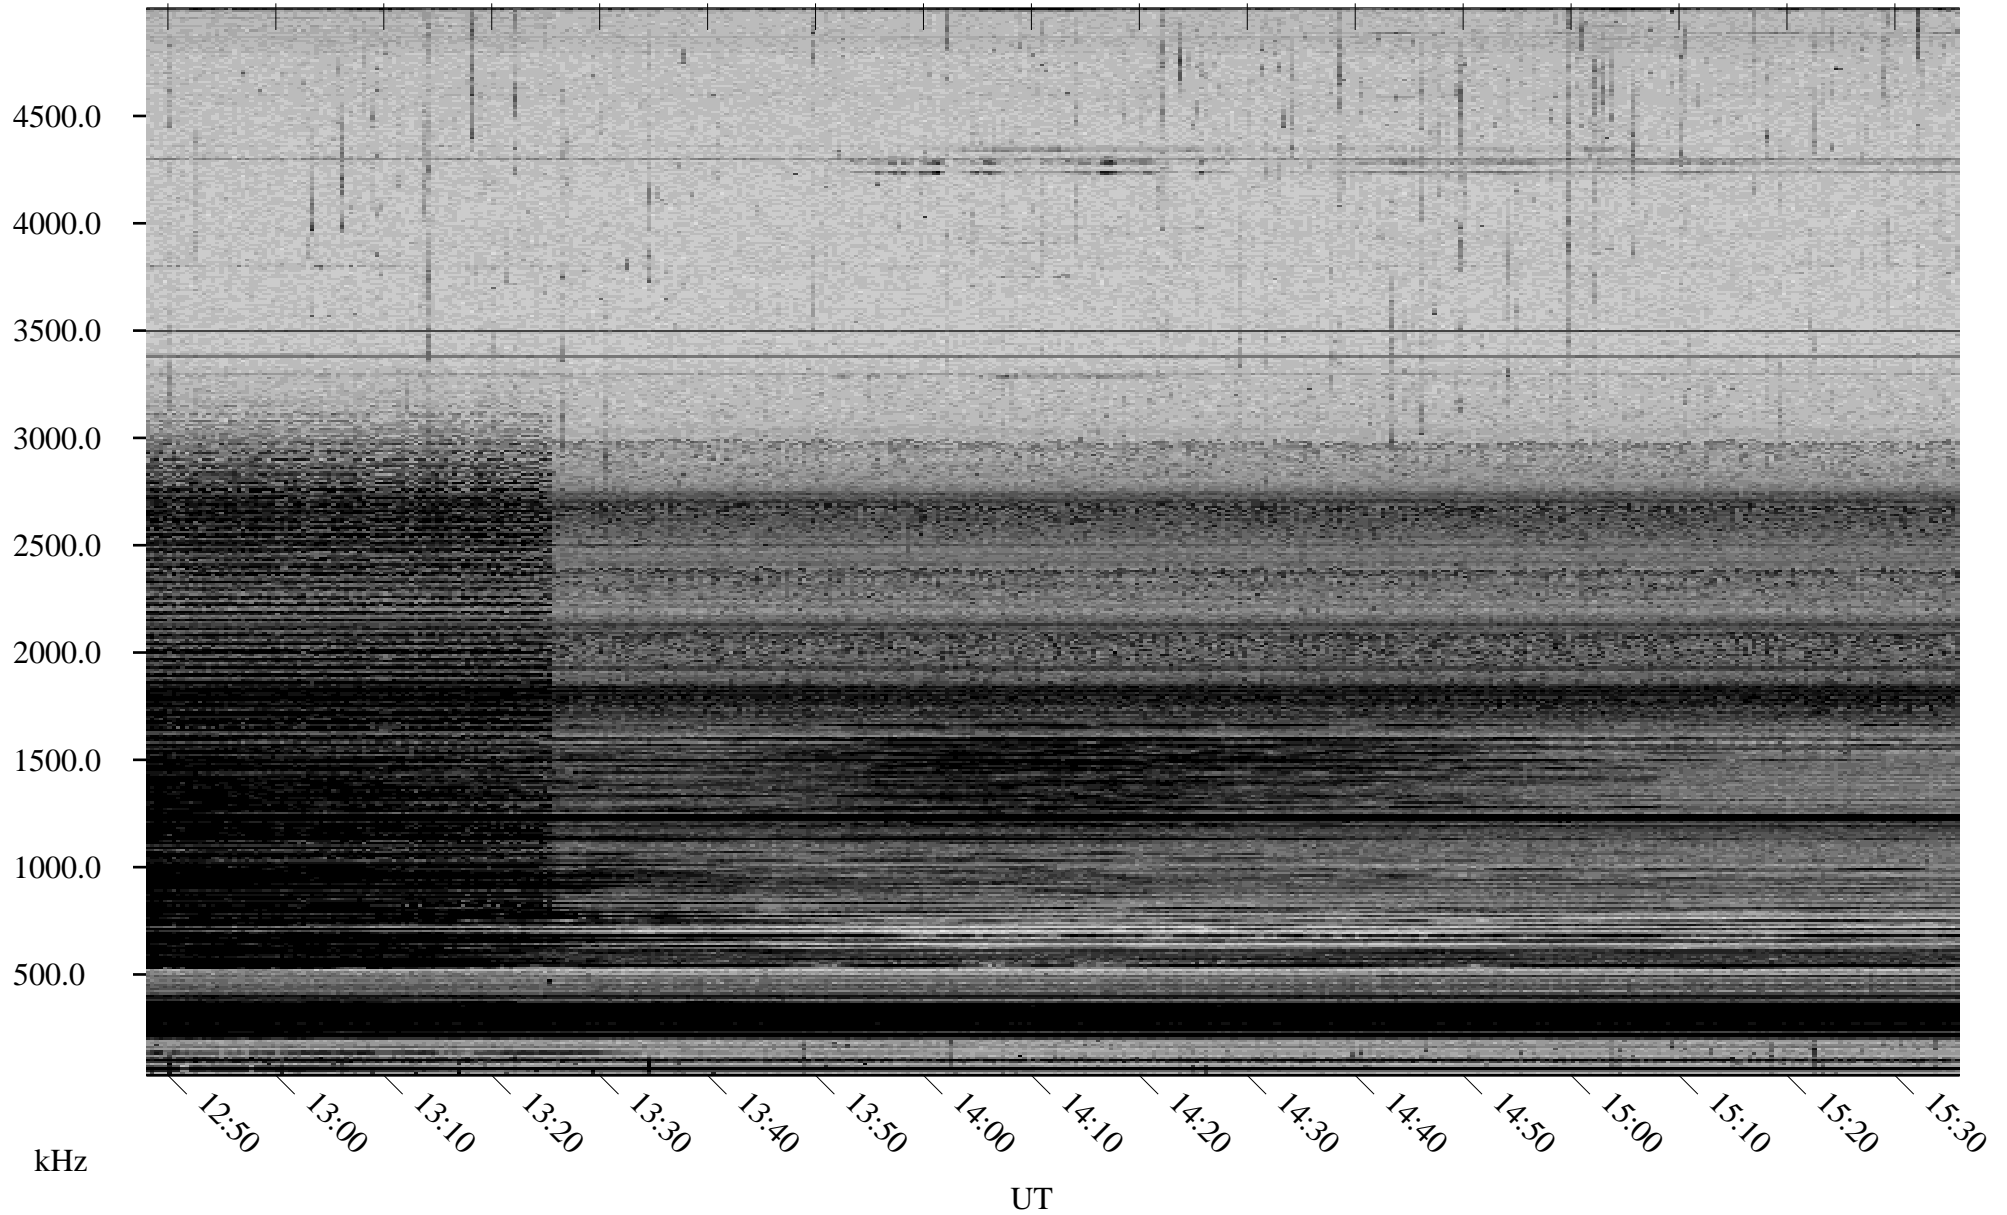

# 02/16/2006 Churchill, Manitoba

Linear Scale    Black = 161    White = 15

ch06046l.r00m max\_12

# 02/16/2006 Churchill, Manitoba

Linear Scale    Black = 161    White = 15

ch06046l.r00m max\_12

Page 6

# 02/16/2006 Churchill, Manitoba

Linear Scale    Black = 161    White = 15

ch06046l.r00m max\_12

Page 7