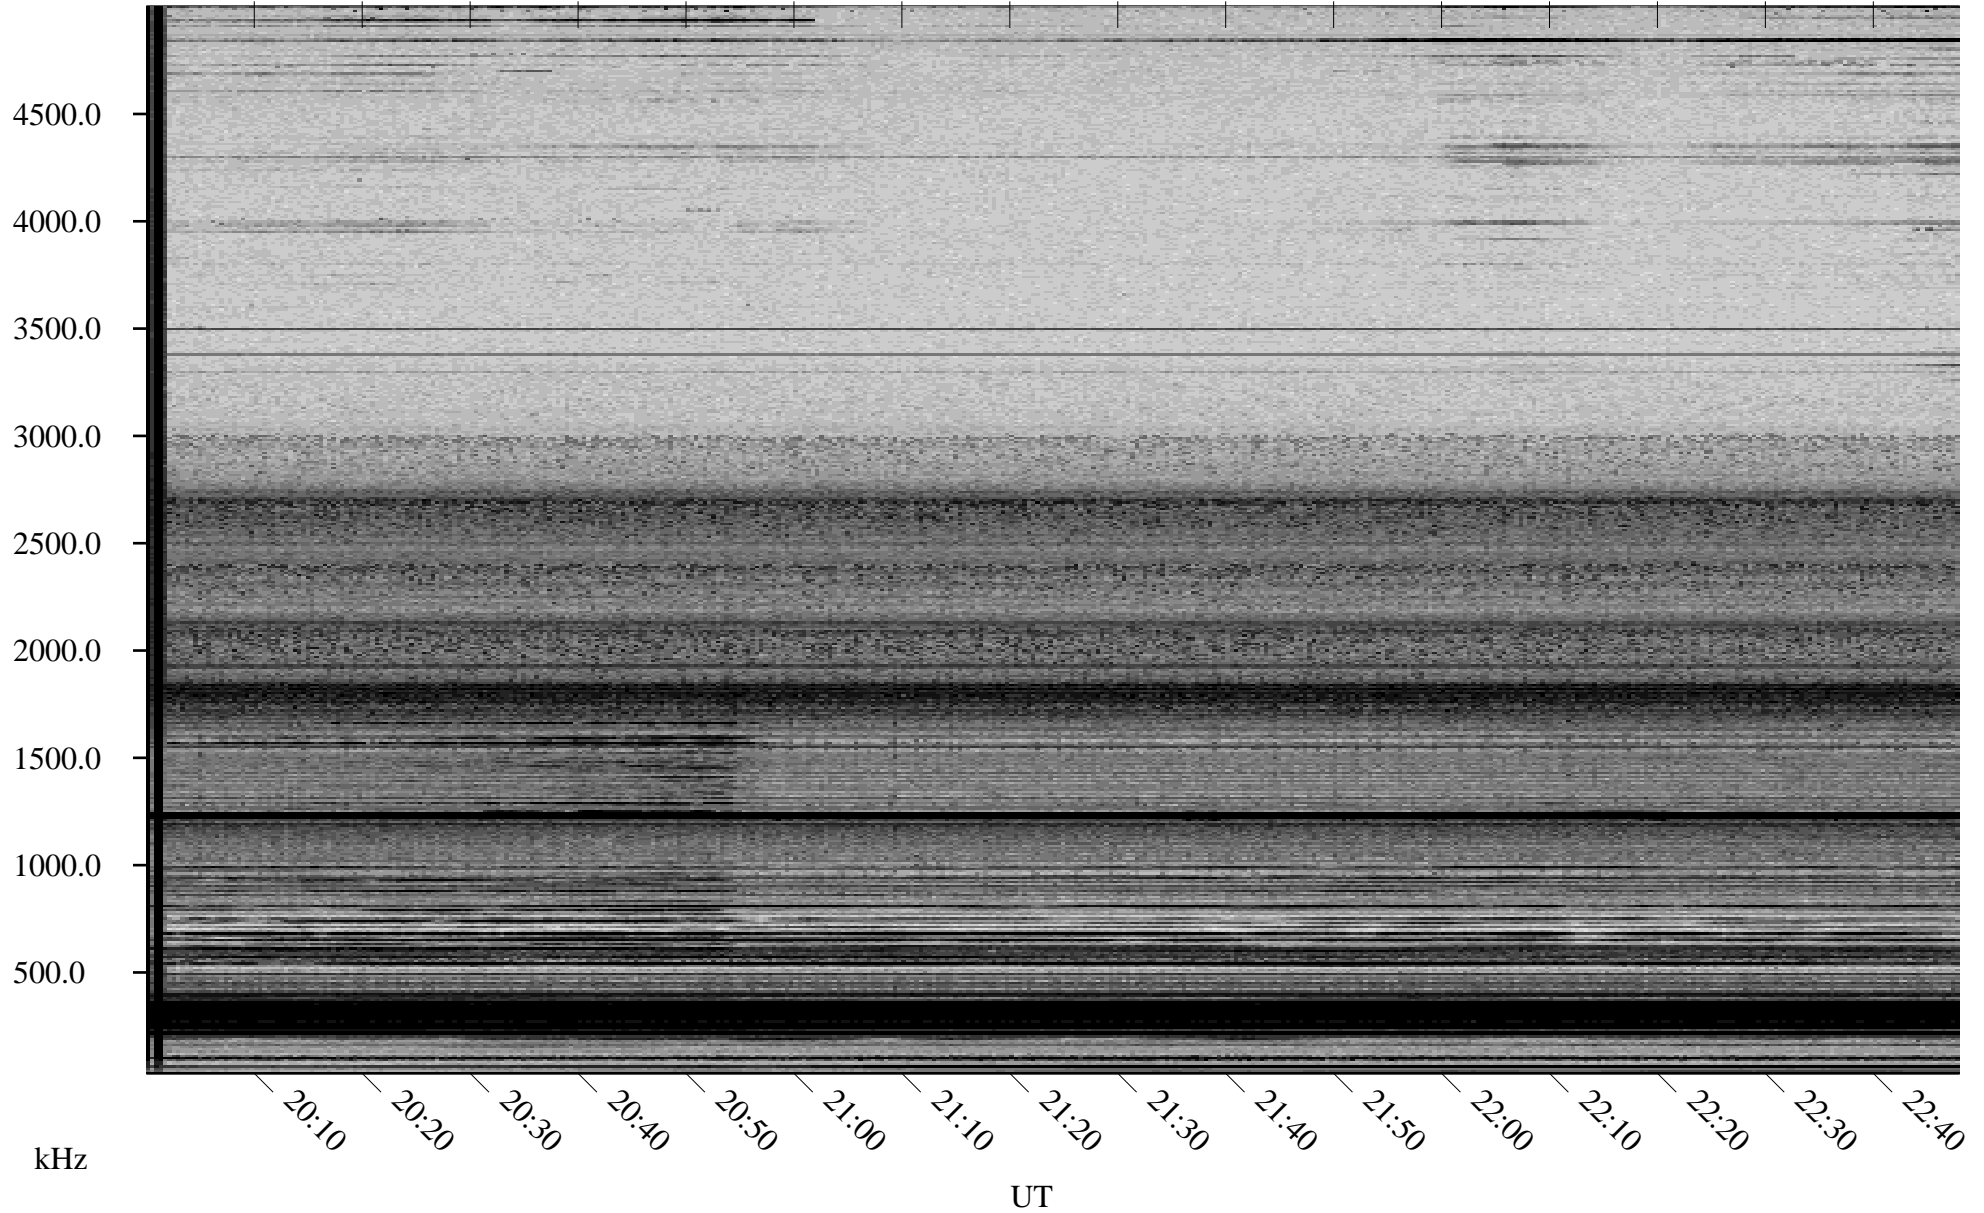

# 02/15/2006 Churchill, Manitoba

Linear Scale    Black = 161    White = 15

ch06046l.r00m max\_12

Page 1

# 02/15/2006 Churchill, Manitoba

Linear Scale    Black = 161    White = 15

ch06046l.r00m max\_12

Page 2

# 02/16/2006 Churchill, Manitoba

Linear Scale    Black = 161    White = 15

ch06046l.r00m max\_12

Page 3

# 02/16/2006 Churchill, Manitoba

Linear Scale    Black = 161    White = 15

ch06046l.r00m max\_12