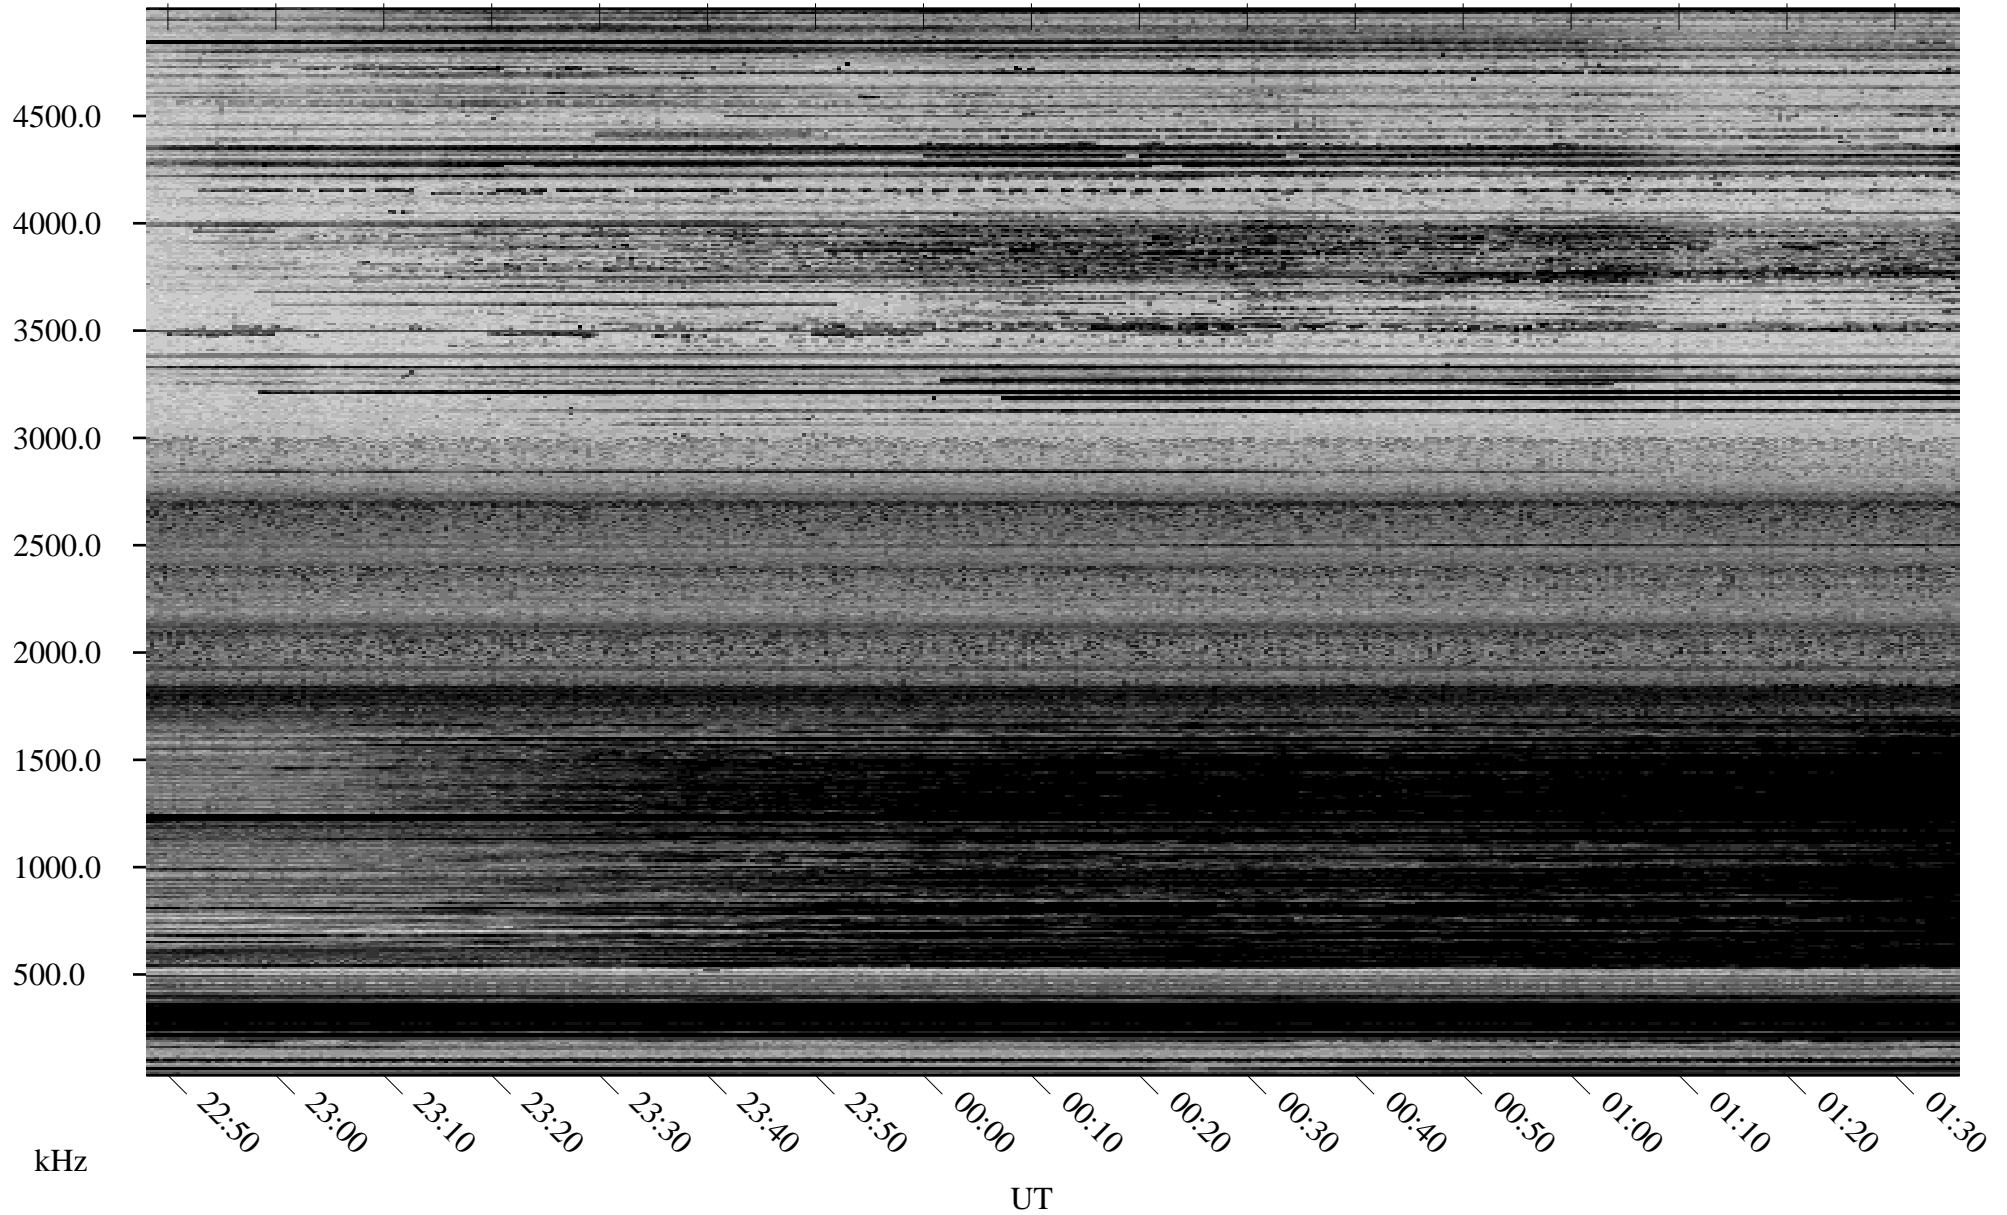

# 02/15/2006 Churchill, Manitoba

Linear Scale    Black = 161    White = 15

ch06046l.r00m max\_12

Page 1

# 02/15/2006 Churchill, Manitoba

Linear Scale    Black = 161    White = 15

ch06046l.r00m max\_12

Page 2

# 02/16/2006 Churchill, Manitoba

Linear Scale    Black = 161    White = 15

ch06046l.r00m max\_12

Page 3

# 02/16/2006 Churchill, Manitoba

Linear Scale    Black = 161    White = 15

ch06046l.r00m max\_12