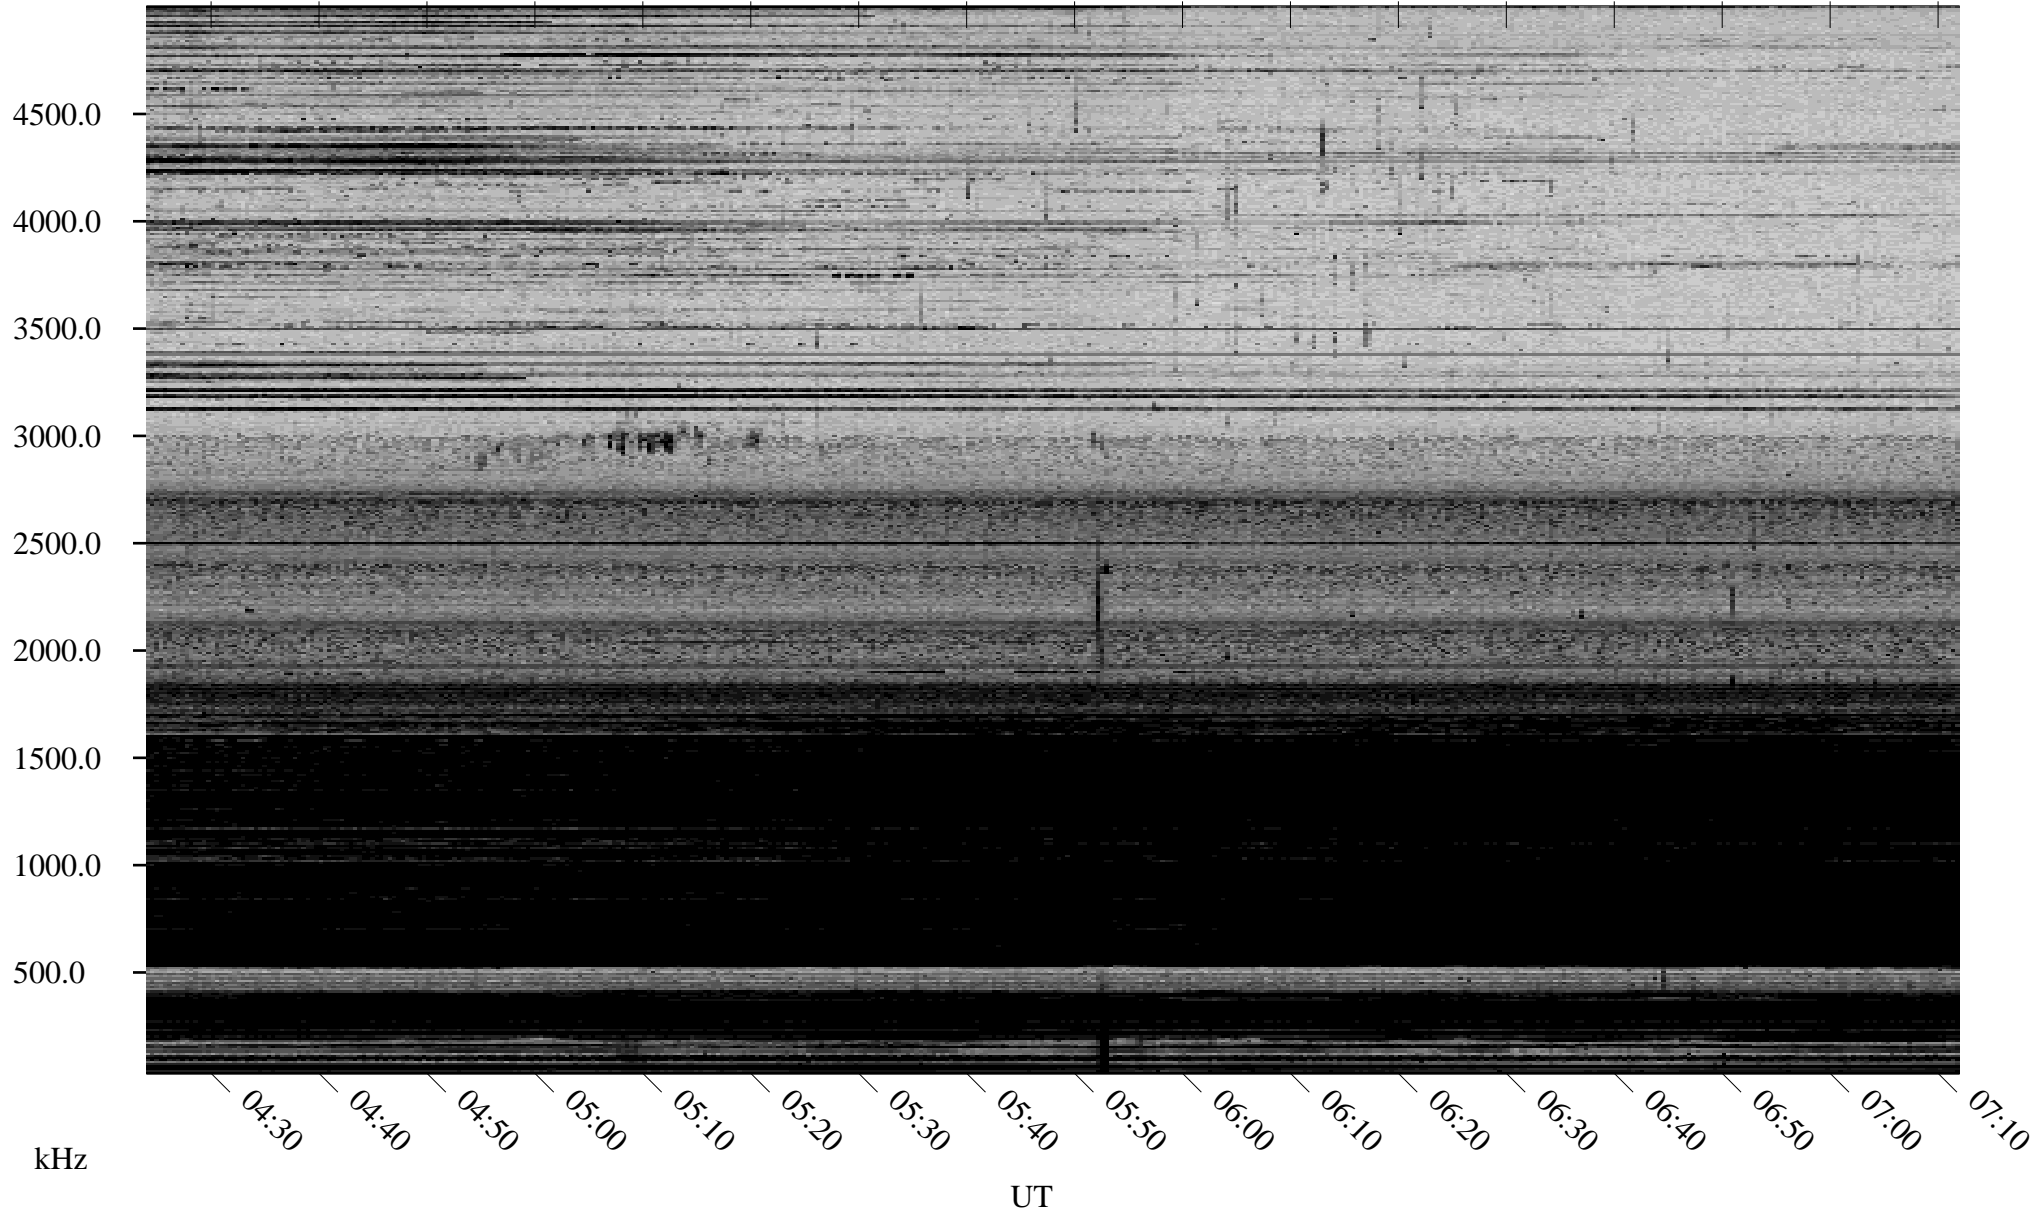

# 02/15/2006 Churchill, Manitoba

Linear Scale    Black = 161    White = 15

ch06046l.r00m max\_12

Page 2

# 02/16/2006 Churchill, Manitoba

Linear Scale    Black = 161    White = 15

ch06046l.r00m max\_12

Page 3

# 02/16/2006 Churchill, Manitoba

Linear Scale    Black = 161    White = 15

ch06046l.r00m max\_12

Page 4

# 02/16/2006 Churchill, Manitoba

Linear Scale    Black = 161    White = 15

ch06046l.r00m max\_12