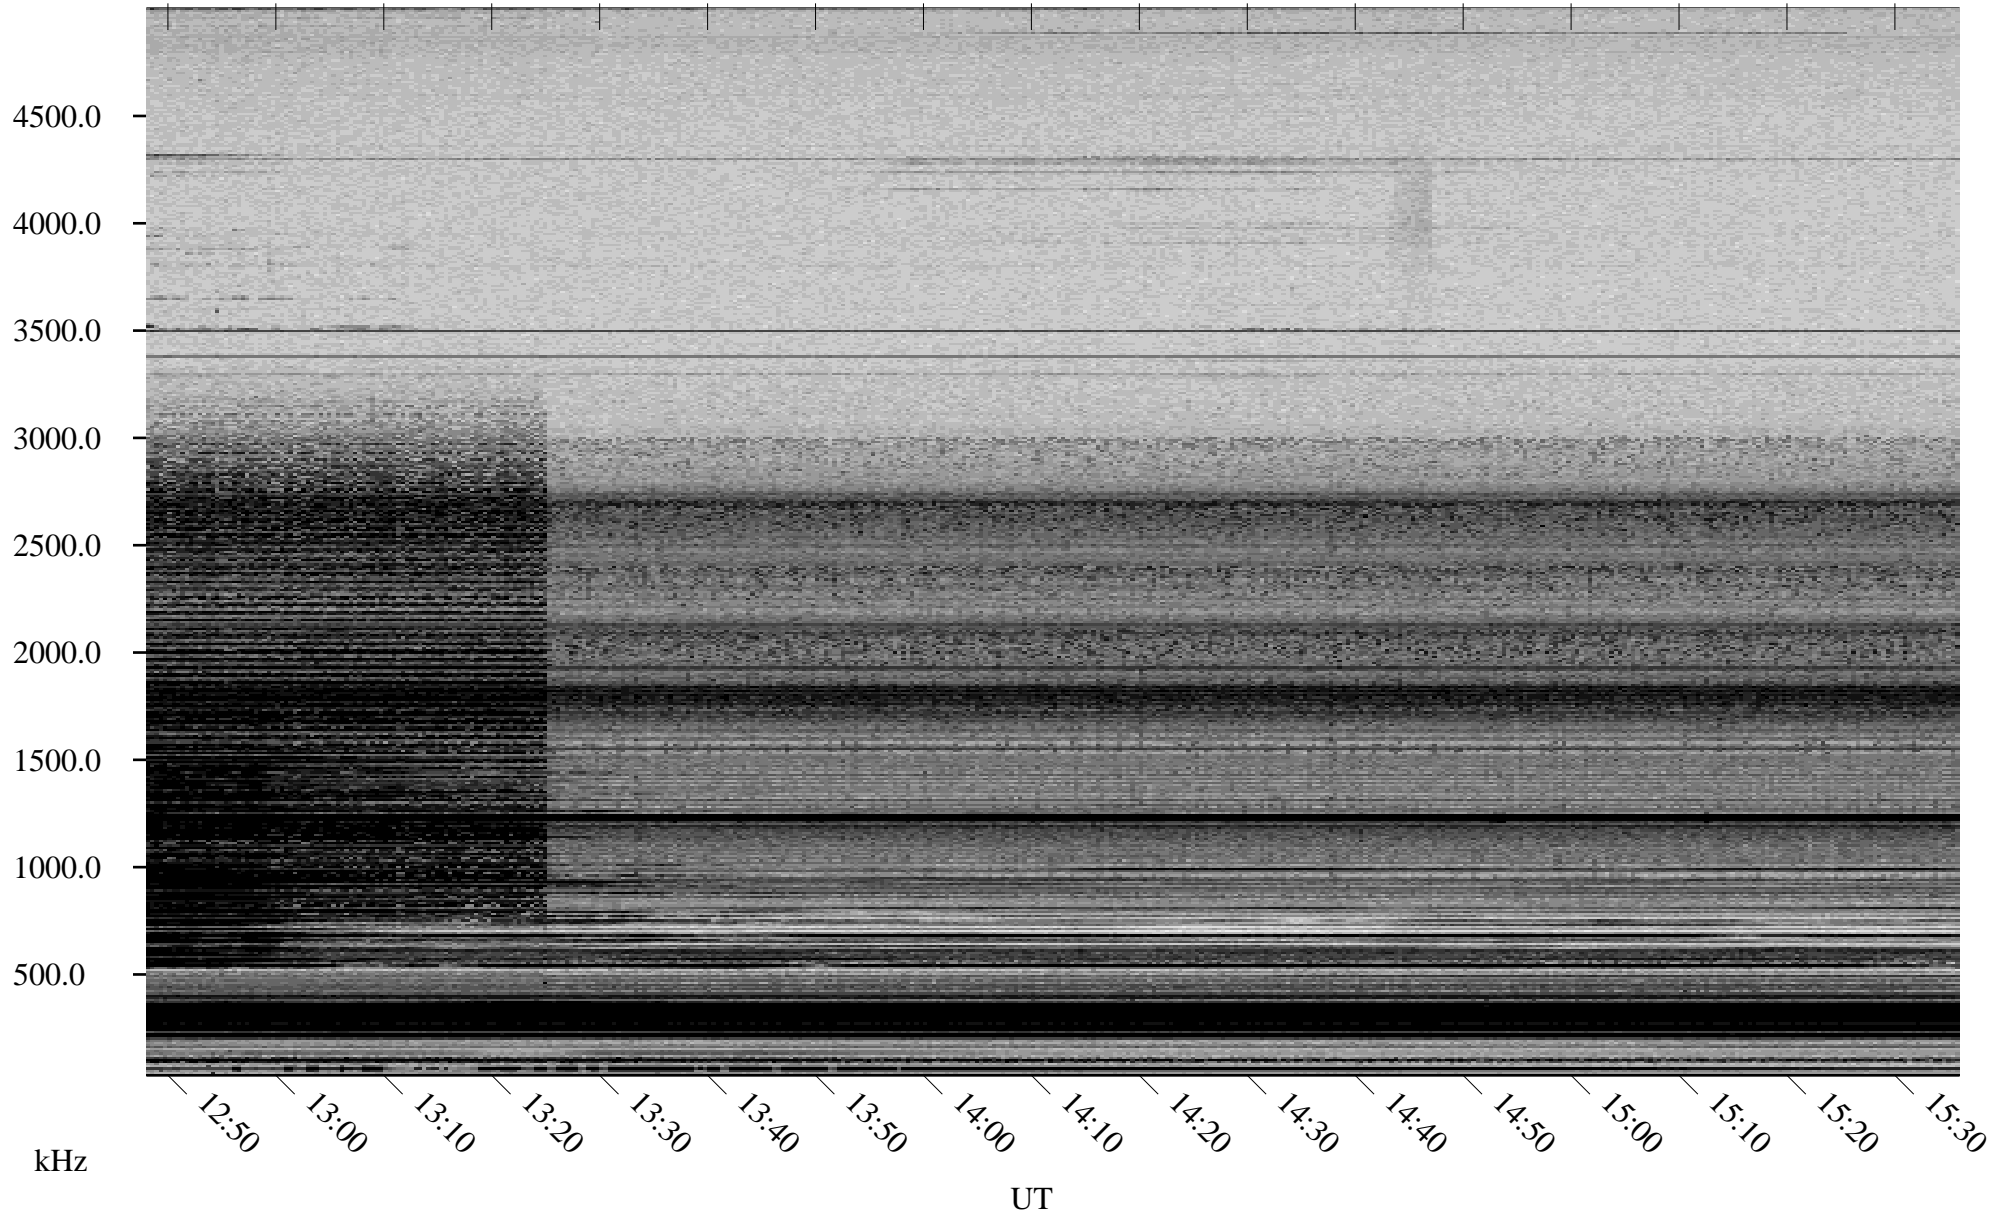

02/17/2006 Churchill, Manitoba

Linear Scale Black = 161 White = 15

ch06048l.r00m max_12

Page 1

02/17/2006 Churchill, Manitoba

Linear Scale Black = 161 White = 15

ch06048l.r00m max_12

Page 2

02/18/2006 Churchill, Manitoba

Linear Scale Black = 161 White = 15

ch06048l.r00m max_12

Page 3

02/18/2006 Churchill, Manitoba

Linear Scale Black = 161 White = 15

ch06048l.r00m max_12

Page 4

02/18/2006 Churchill, Manitoba

Linear Scale Black = 161 White = 15

ch06048l.r00m max_12

Page 5

02/18/2006 Churchill, Manitoba

Linear Scale Black = 161 White = 15

ch06048l.r00m max_12

Page 6

02/18/2006 Churchill, Manitoba

Linear Scale Black = 161 White = 15

ch06048l.r00m max_12

Page 7

02/18/2006 Churchill, Manitoba

Linear Scale Black = 161 White = 15

ch06048l.r00m max_12