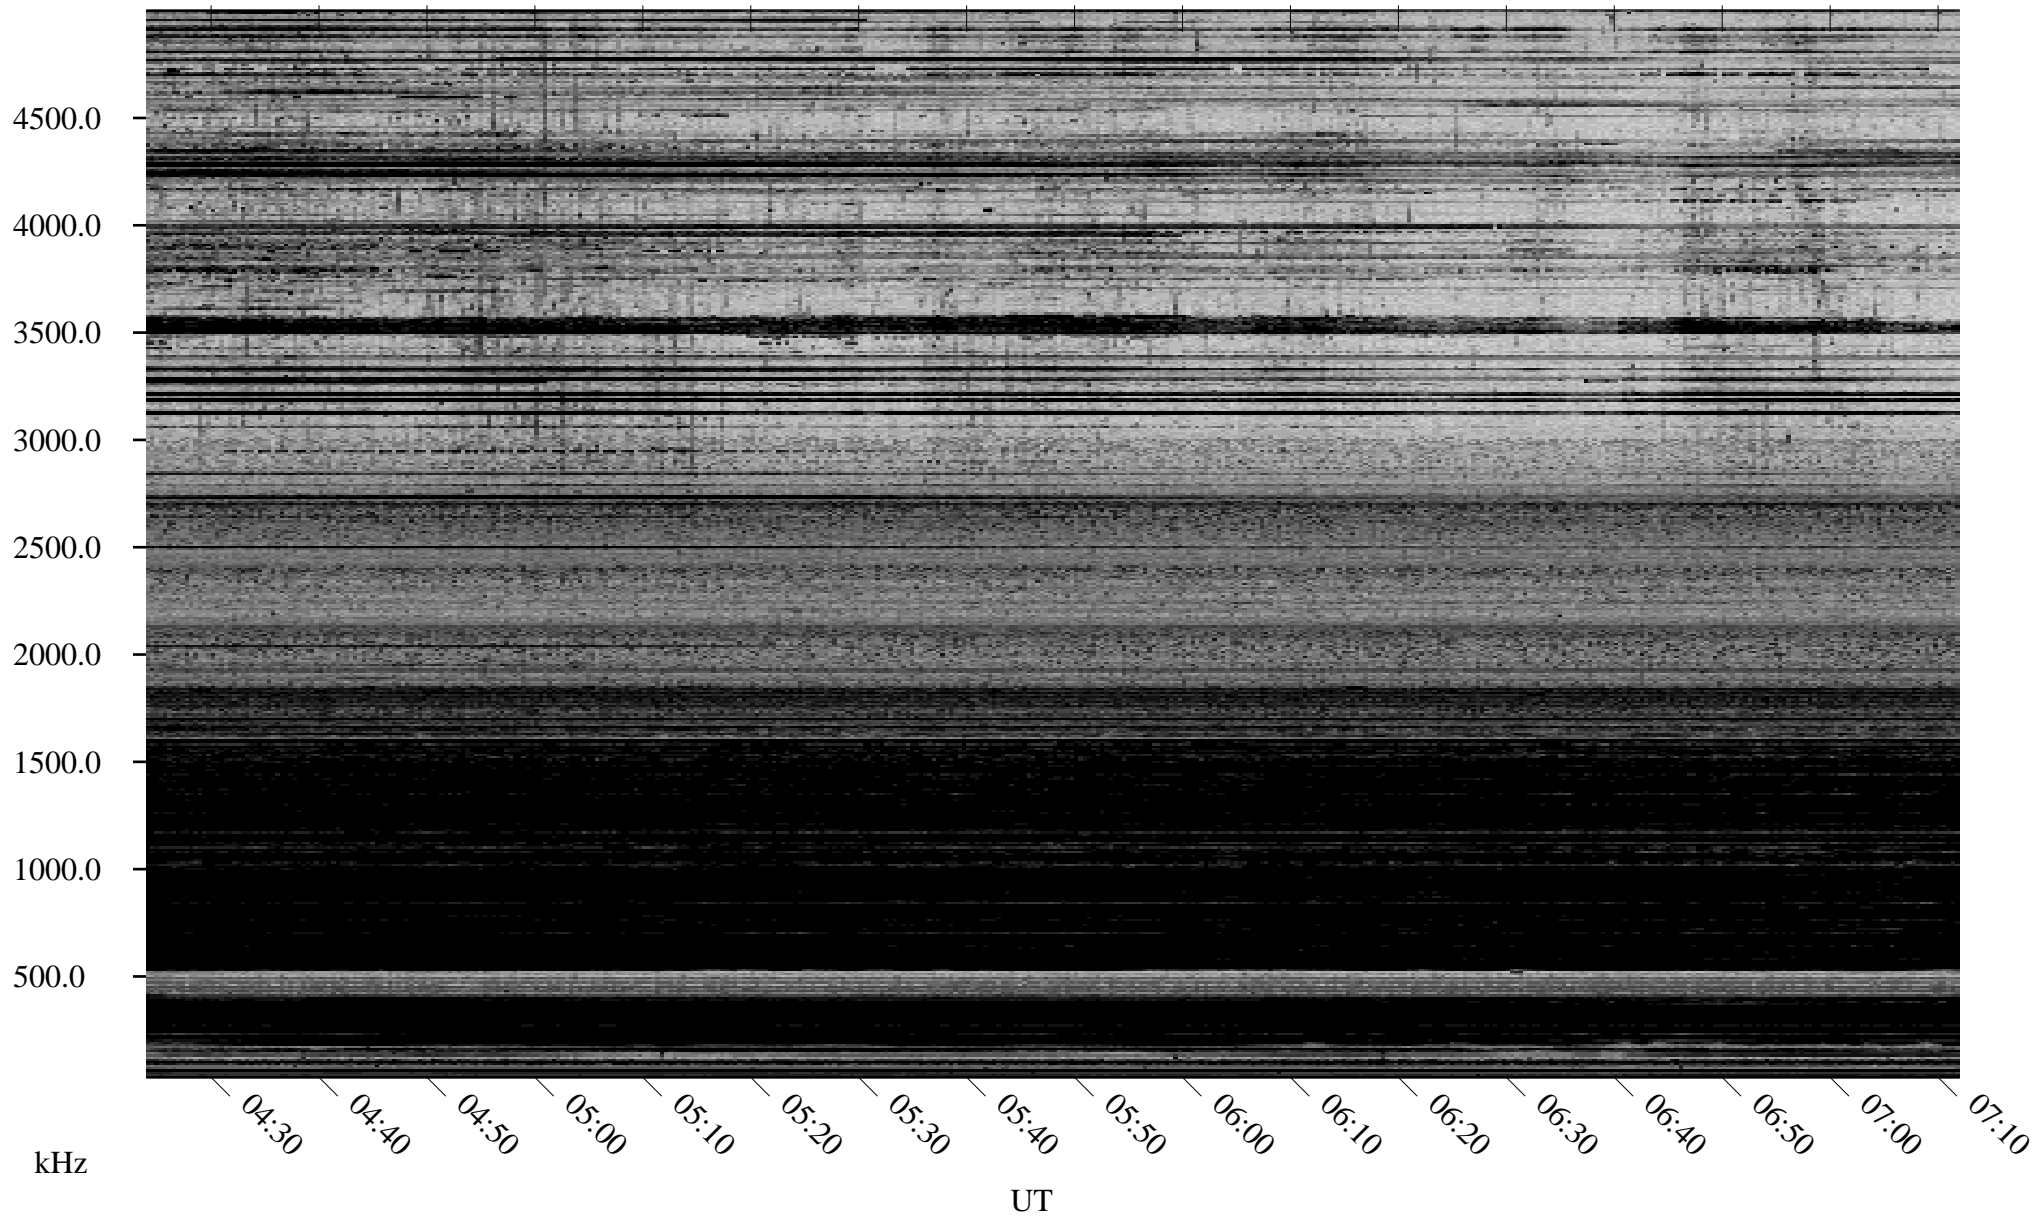

02/17/2006 Churchill, Manitoba

Linear Scale Black = 161 White = 15

ch06048l.r00m max_12

Page 1

02/17/2006 Churchill, Manitoba

Linear Scale Black = 161 White = 15

ch06048l.r00m max_12

Page 2

02/18/2006 Churchill, Manitoba

Linear Scale Black = 161 White = 15

ch06048l.r00m max_12

Page 3

02/18/2006 Churchill, Manitoba

Linear Scale Black = 161 White = 15

ch06048l.r00m max_12

Page 4

02/18/2006 Churchill, Manitoba

Linear Scale Black = 161 White = 15

ch06048l.r00m max_12

Page 5

02/18/2006 Churchill, Manitoba

Linear Scale Black = 161 White = 15

ch06048l.r00m max_12

Page 6

02/18/2006 Churchill, Manitoba

Linear Scale Black = 161 White = 15

ch06048l.r00m max_12

Page 7

02/18/2006 Churchill, Manitoba

Linear Scale Black = 161 White = 15

ch06048l.r00m max_12