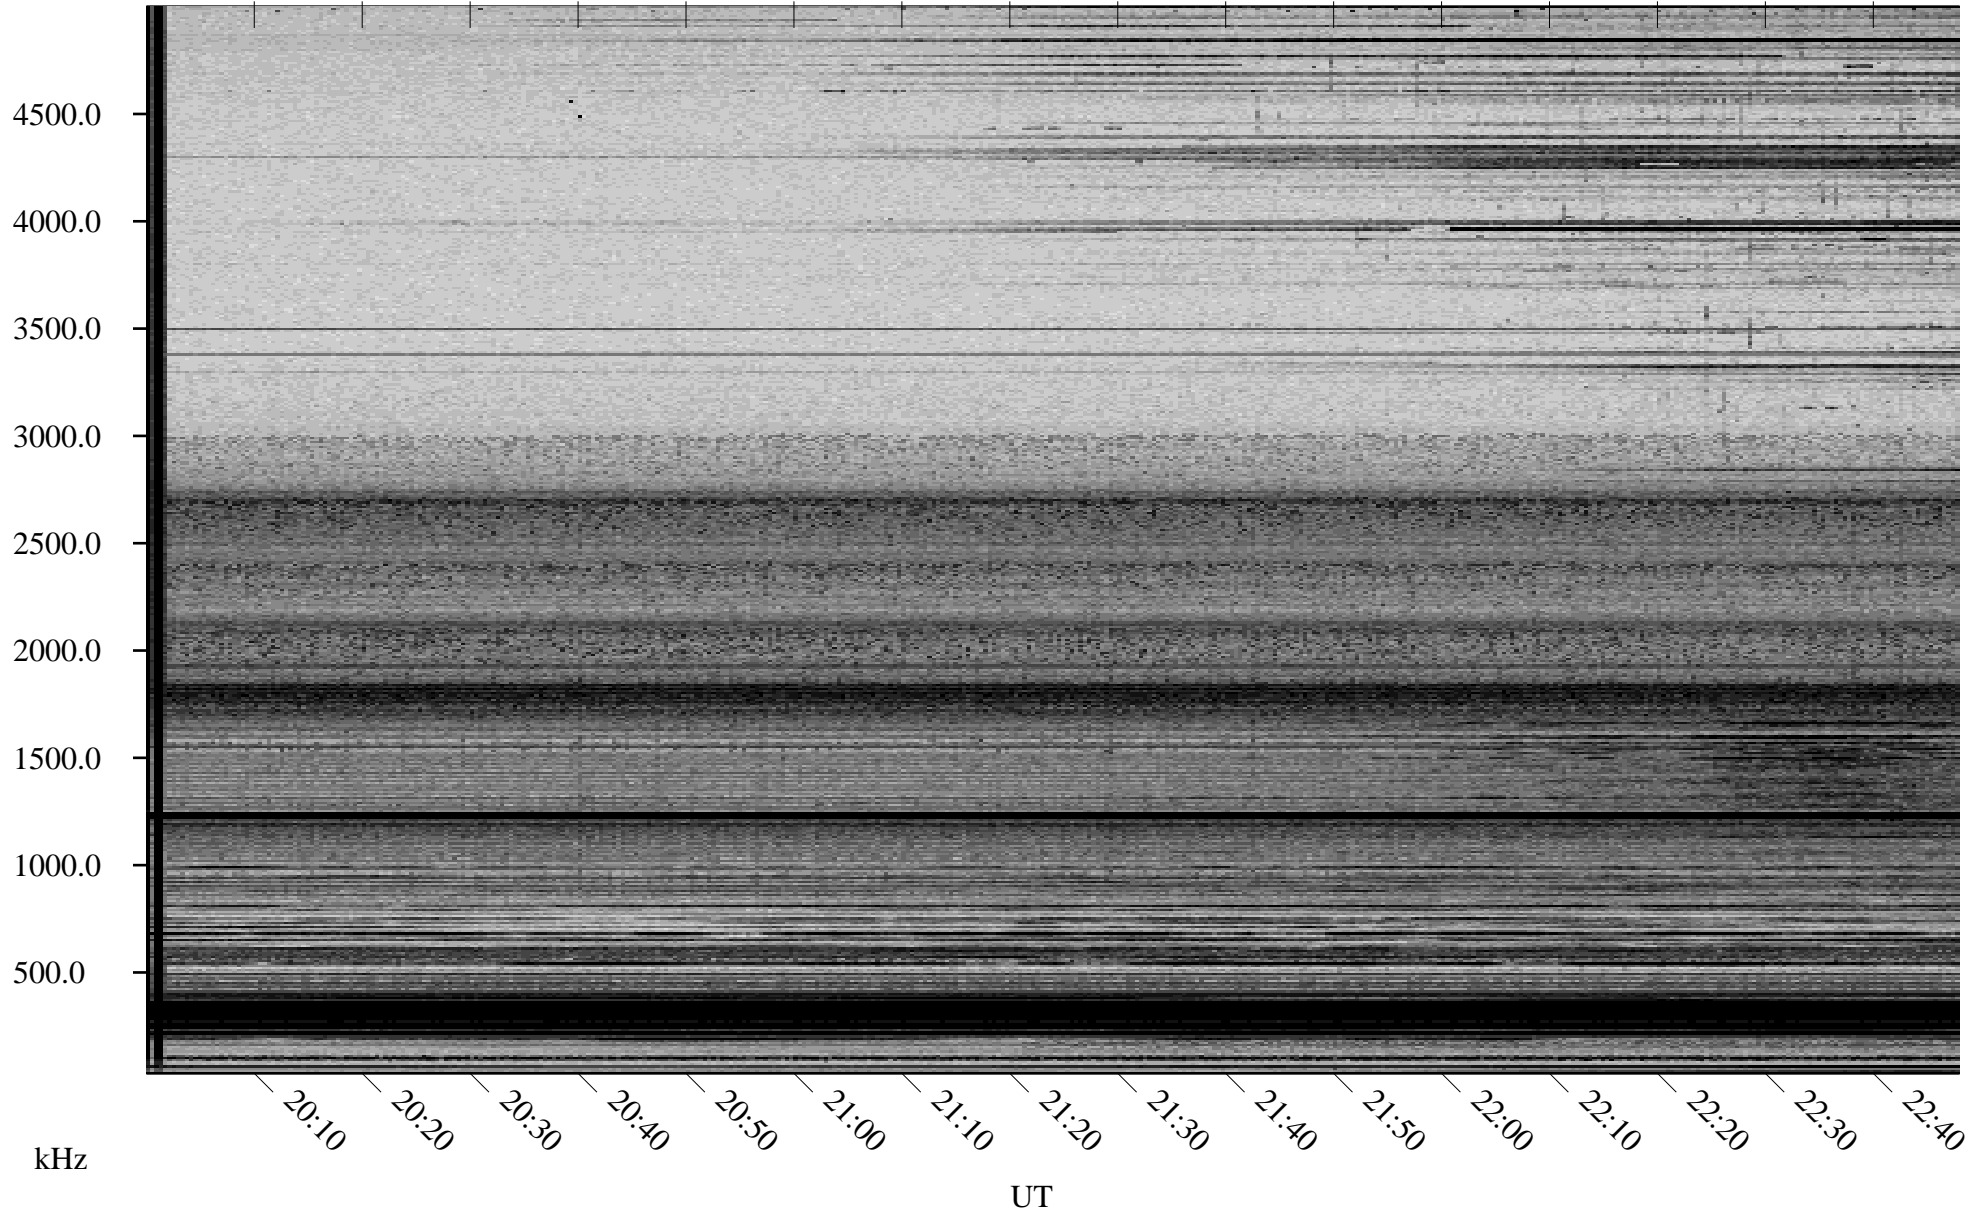

02/17/2006 Churchill, Manitoba

Linear Scale Black = 161 White = 15

ch06048l.r00m max_12

Page 1

02/17/2006 Churchill, Manitoba

Linear Scale Black = 161 White = 15

ch06048l.r00m max_12

Page 2

02/18/2006 Churchill, Manitoba

Linear Scale Black = 161 White = 15

ch06048l.r00m max_12

Page 3

02/18/2006 Churchill, Manitoba

Linear Scale Black = 161 White = 15

ch06048l.r00m max_12

Page 4

02/18/2006 Churchill, Manitoba

Linear Scale Black = 161 White = 15

ch06048l.r00m max_12

Page 5

02/18/2006 Churchill, Manitoba

Linear Scale Black = 161 White = 15

ch06048l.r00m max_12

Page 6

02/18/2006 Churchill, Manitoba

Linear Scale Black = 161 White = 15

ch06048l.r00m max_12

Page 7

02/18/2006 Churchill, Manitoba

Linear Scale Black = 161 White = 15

ch06048l.r00m max_12