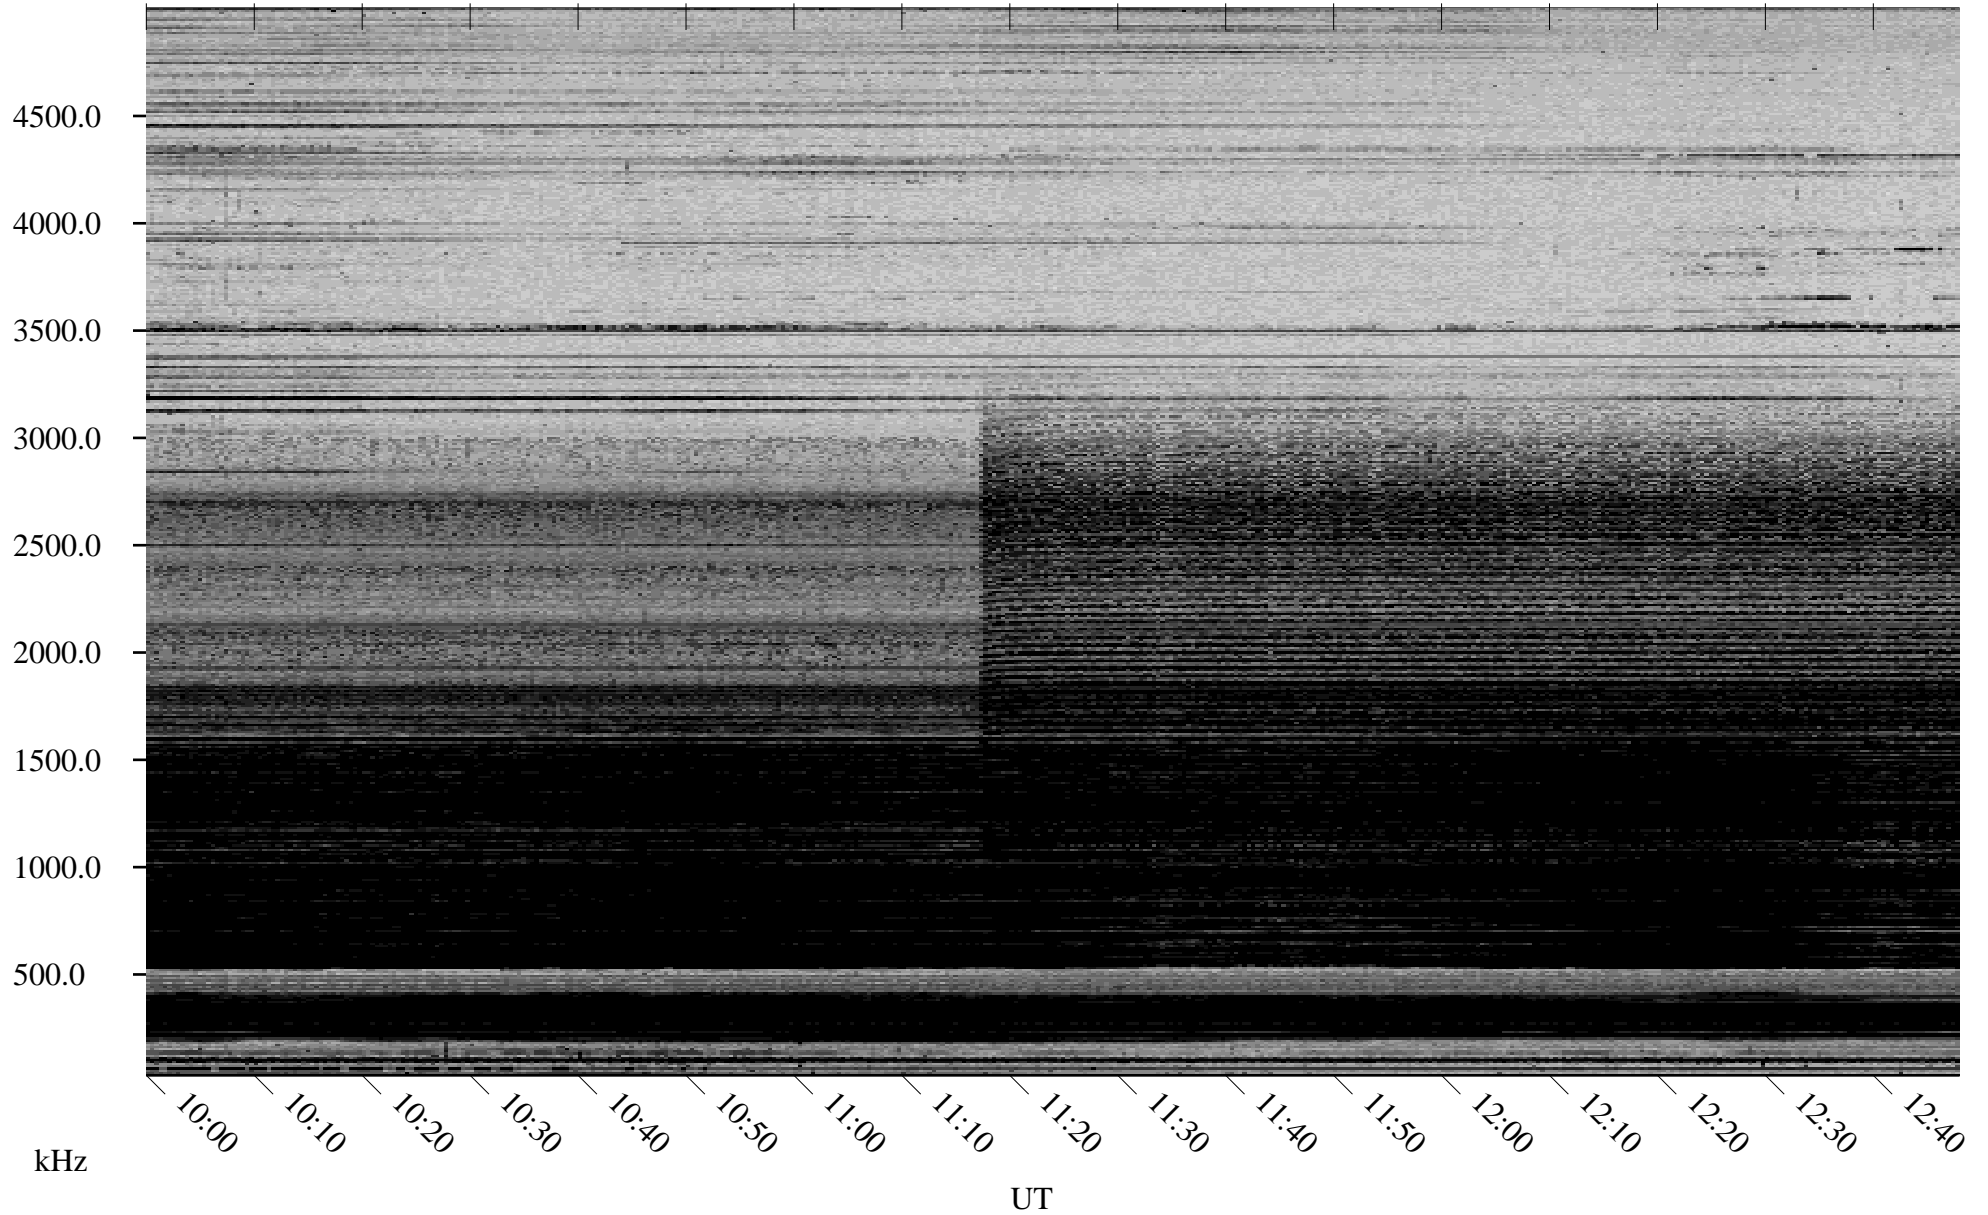

02/17/2006 Churchill, Manitoba

Linear Scale Black = 161 White = 15

ch06048l.r00m max_12

Page 1

02/17/2006 Churchill, Manitoba

Linear Scale Black = 161 White = 15

ch06048l.r00m max_12

Page 2

02/18/2006 Churchill, Manitoba

Linear Scale Black = 161 White = 15

ch06048l.r00m max_12

Page 3

02/18/2006 Churchill, Manitoba

Linear Scale Black = 161 White = 15

ch06048l.r00m max_12

Page 4

02/18/2006 Churchill, Manitoba

Linear Scale Black = 161 White = 15

ch06048l.r00m max_12

Page 5

02/18/2006 Churchill, Manitoba

Linear Scale Black = 161 White = 15

ch06048l.r00m max_12

Page 6

02/18/2006 Churchill, Manitoba

Linear Scale Black = 161 White = 15

ch06048l.r00m max_12

Page 7

02/18/2006 Churchill, Manitoba

Linear Scale Black = 161 White = 15

ch06048l.r00m max_12