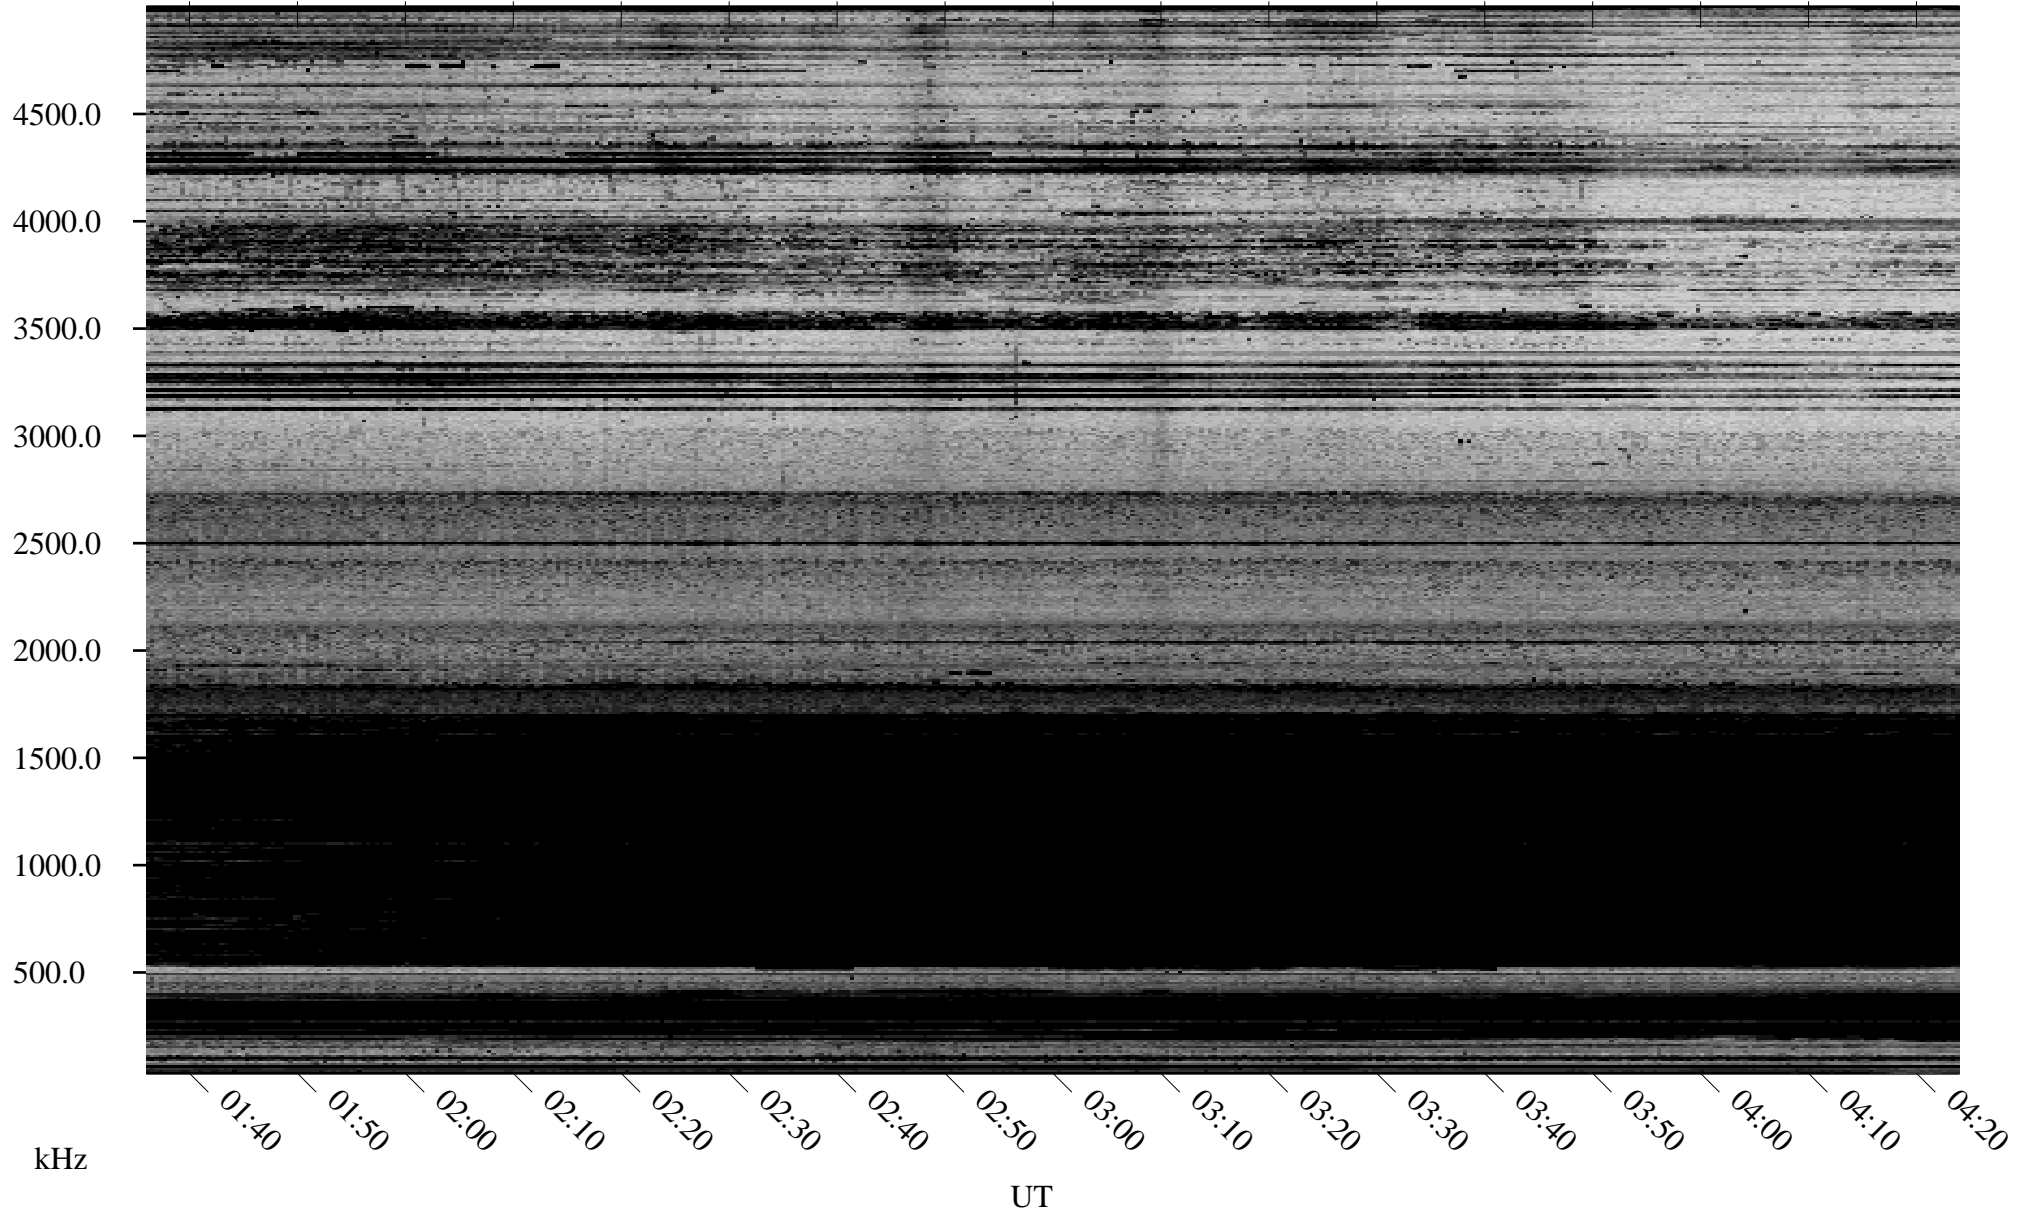

# 02/18/2006 Churchill, Manitoba

Linear Scale    Black = 161    White = 15

ch06049l.r00m max\_12

Page 1

# 02/18/2006 Churchill, Manitoba

Linear Scale    Black = 161    White = 15

ch06049l.r00m max\_12

Page 2

# 02/19/2006 Churchill, Manitoba

Linear Scale    Black = 161    White = 15

ch06049l.r00m max\_12

Page 3

# 02/19/2006 Churchill, Manitoba

Linear Scale    Black = 161    White = 15

ch06049l.r00m max\_12

Page 4