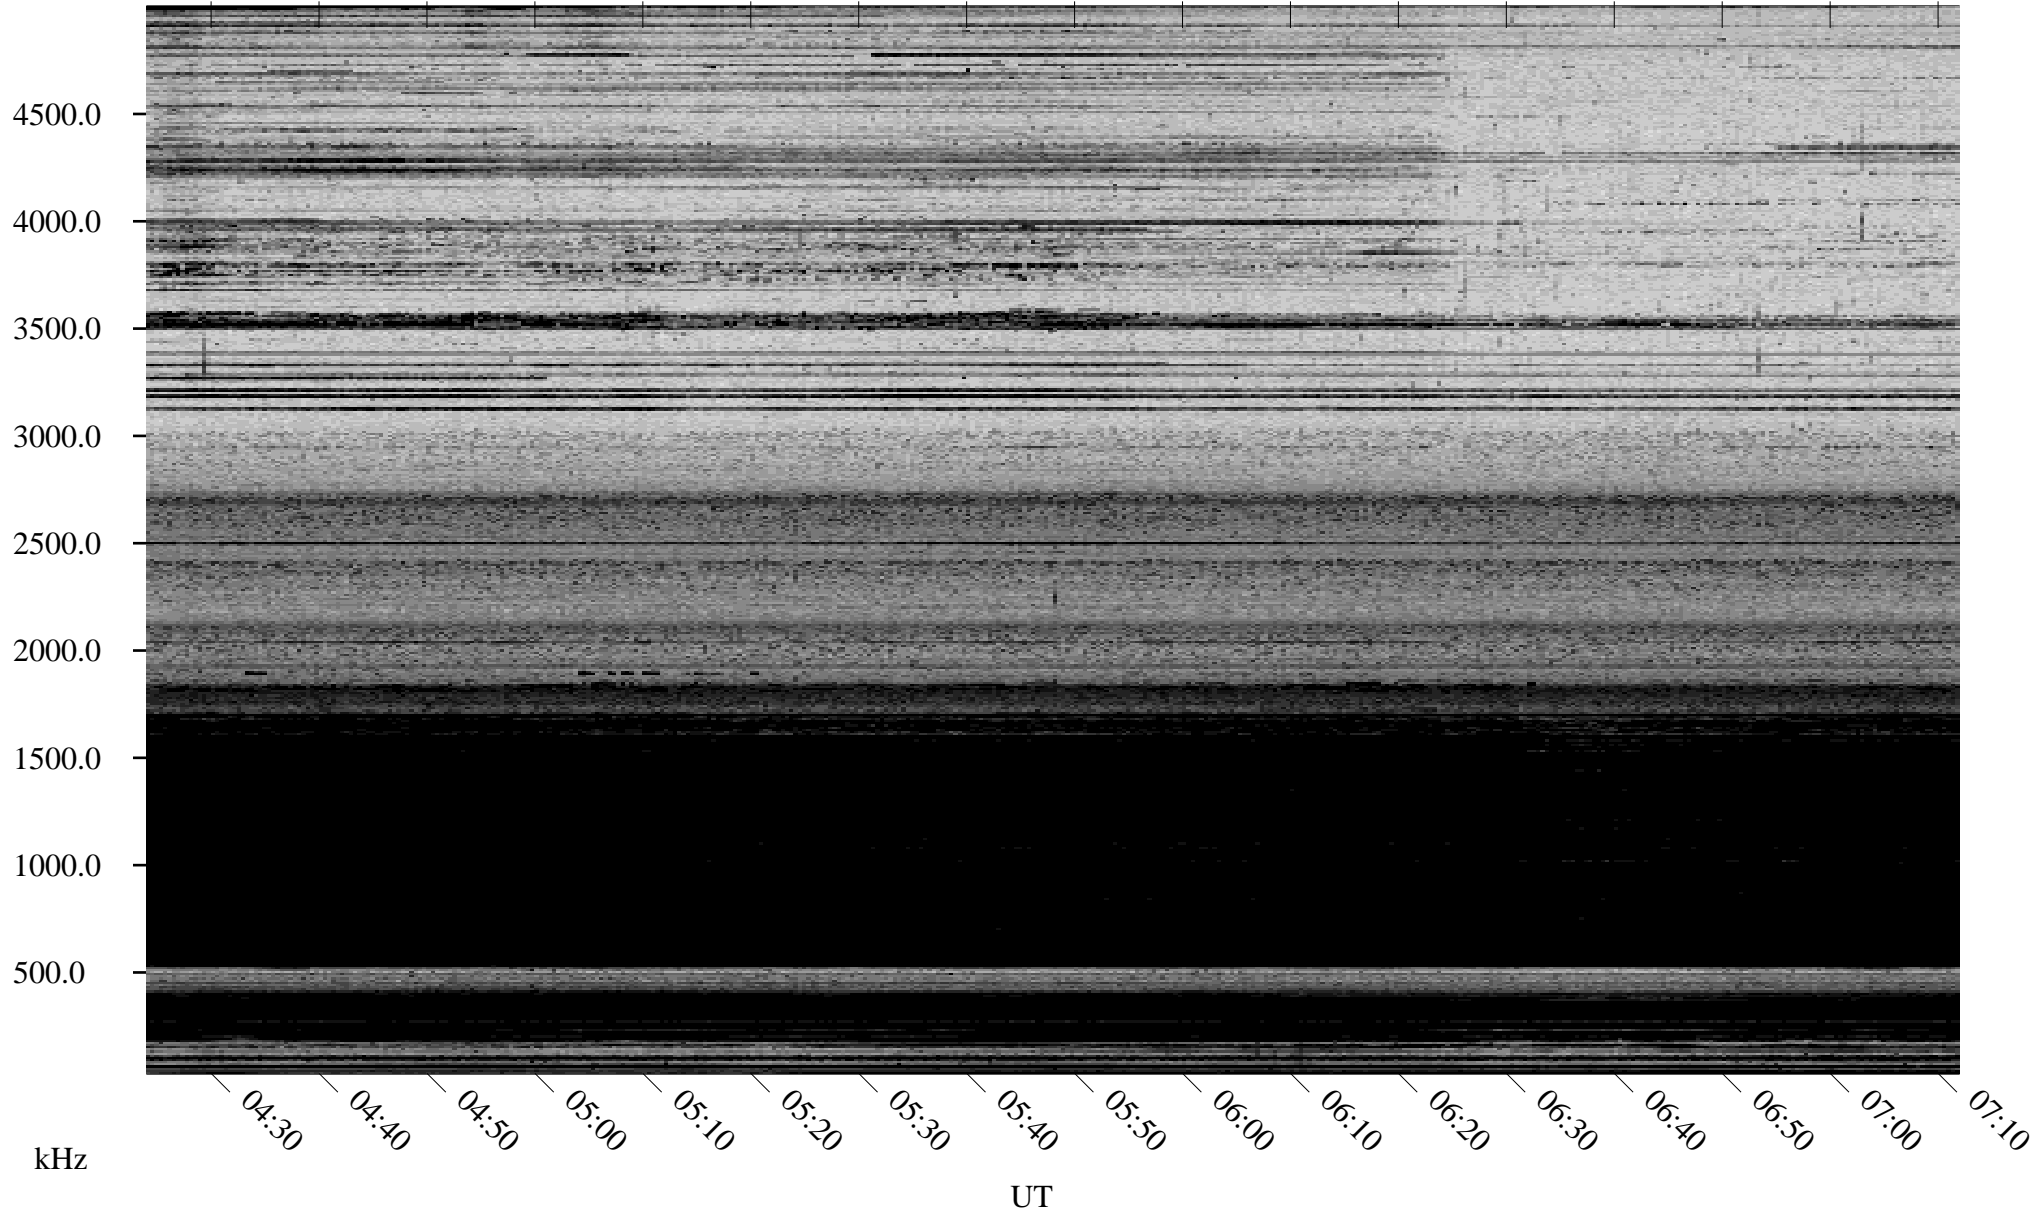

# 02/18/2006 Churchill, Manitoba

Linear Scale    Black = 161    White = 15

ch06049l.r00m max\_12

Page 1

# 02/18/2006 Churchill, Manitoba

Linear Scale    Black = 161    White = 15

ch06049l.r00m max\_12

Page 2

# 02/19/2006 Churchill, Manitoba

Linear Scale    Black = 161    White = 15

ch06049l.r00m max\_12

Page 3

# 02/19/2006 Churchill, Manitoba

Linear Scale    Black = 161    White = 15

ch06049l.r00m max\_12

Page 4