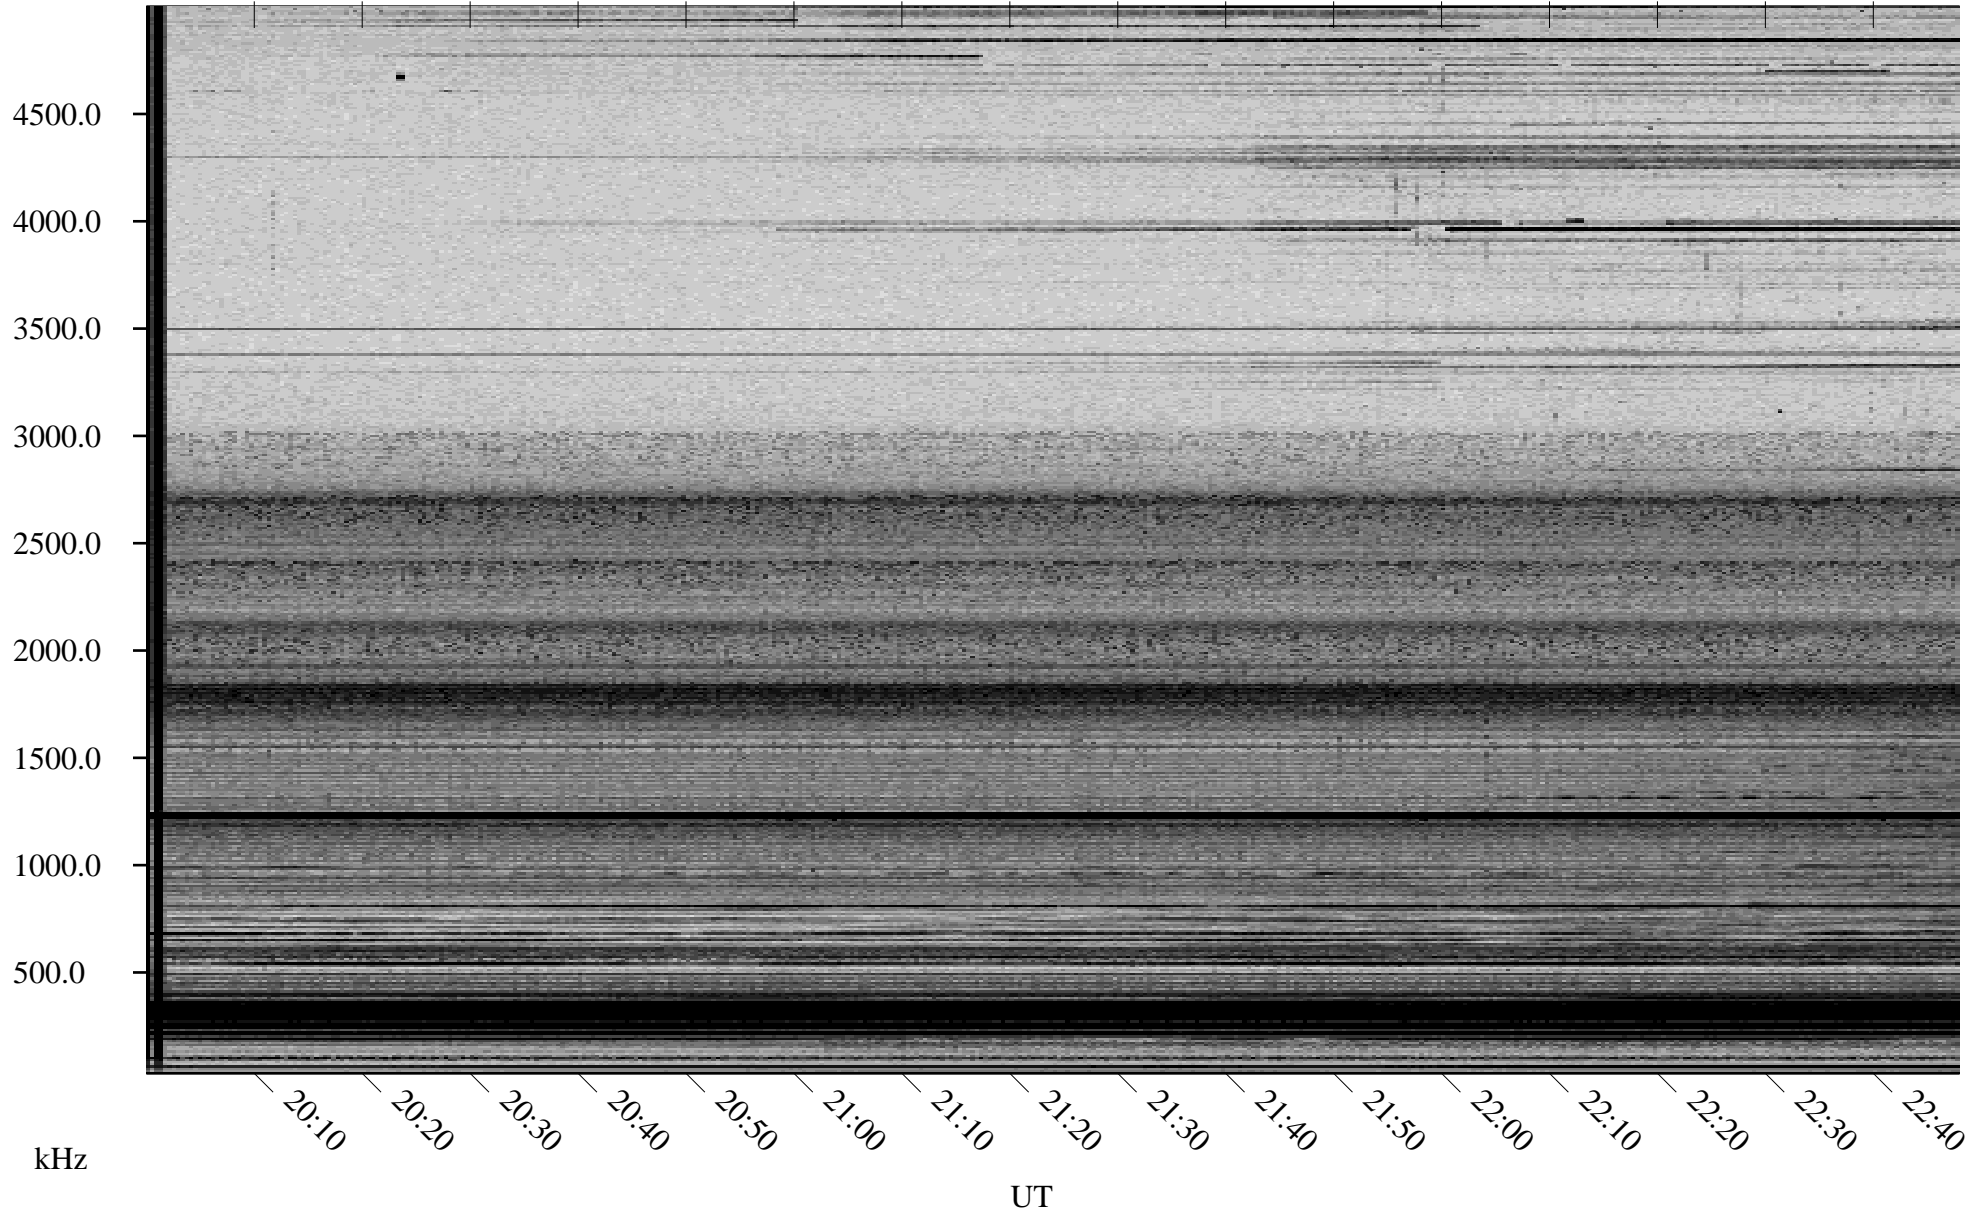

# 02/18/2006 Churchill, Manitoba

Linear Scale    Black = 161    White = 15

ch06049l.r00m max\_12

Page 1

# 02/18/2006 Churchill, Manitoba

Linear Scale    Black = 161    White = 15

ch06049l.r00m max\_12

Page 2

# 02/19/2006 Churchill, Manitoba

Linear Scale    Black = 161    White = 15

ch06049l.r00m max\_12

Page 3

# 02/19/2006 Churchill, Manitoba

Linear Scale    Black = 161    White = 15

ch06049l.r00m max\_12

Page 4