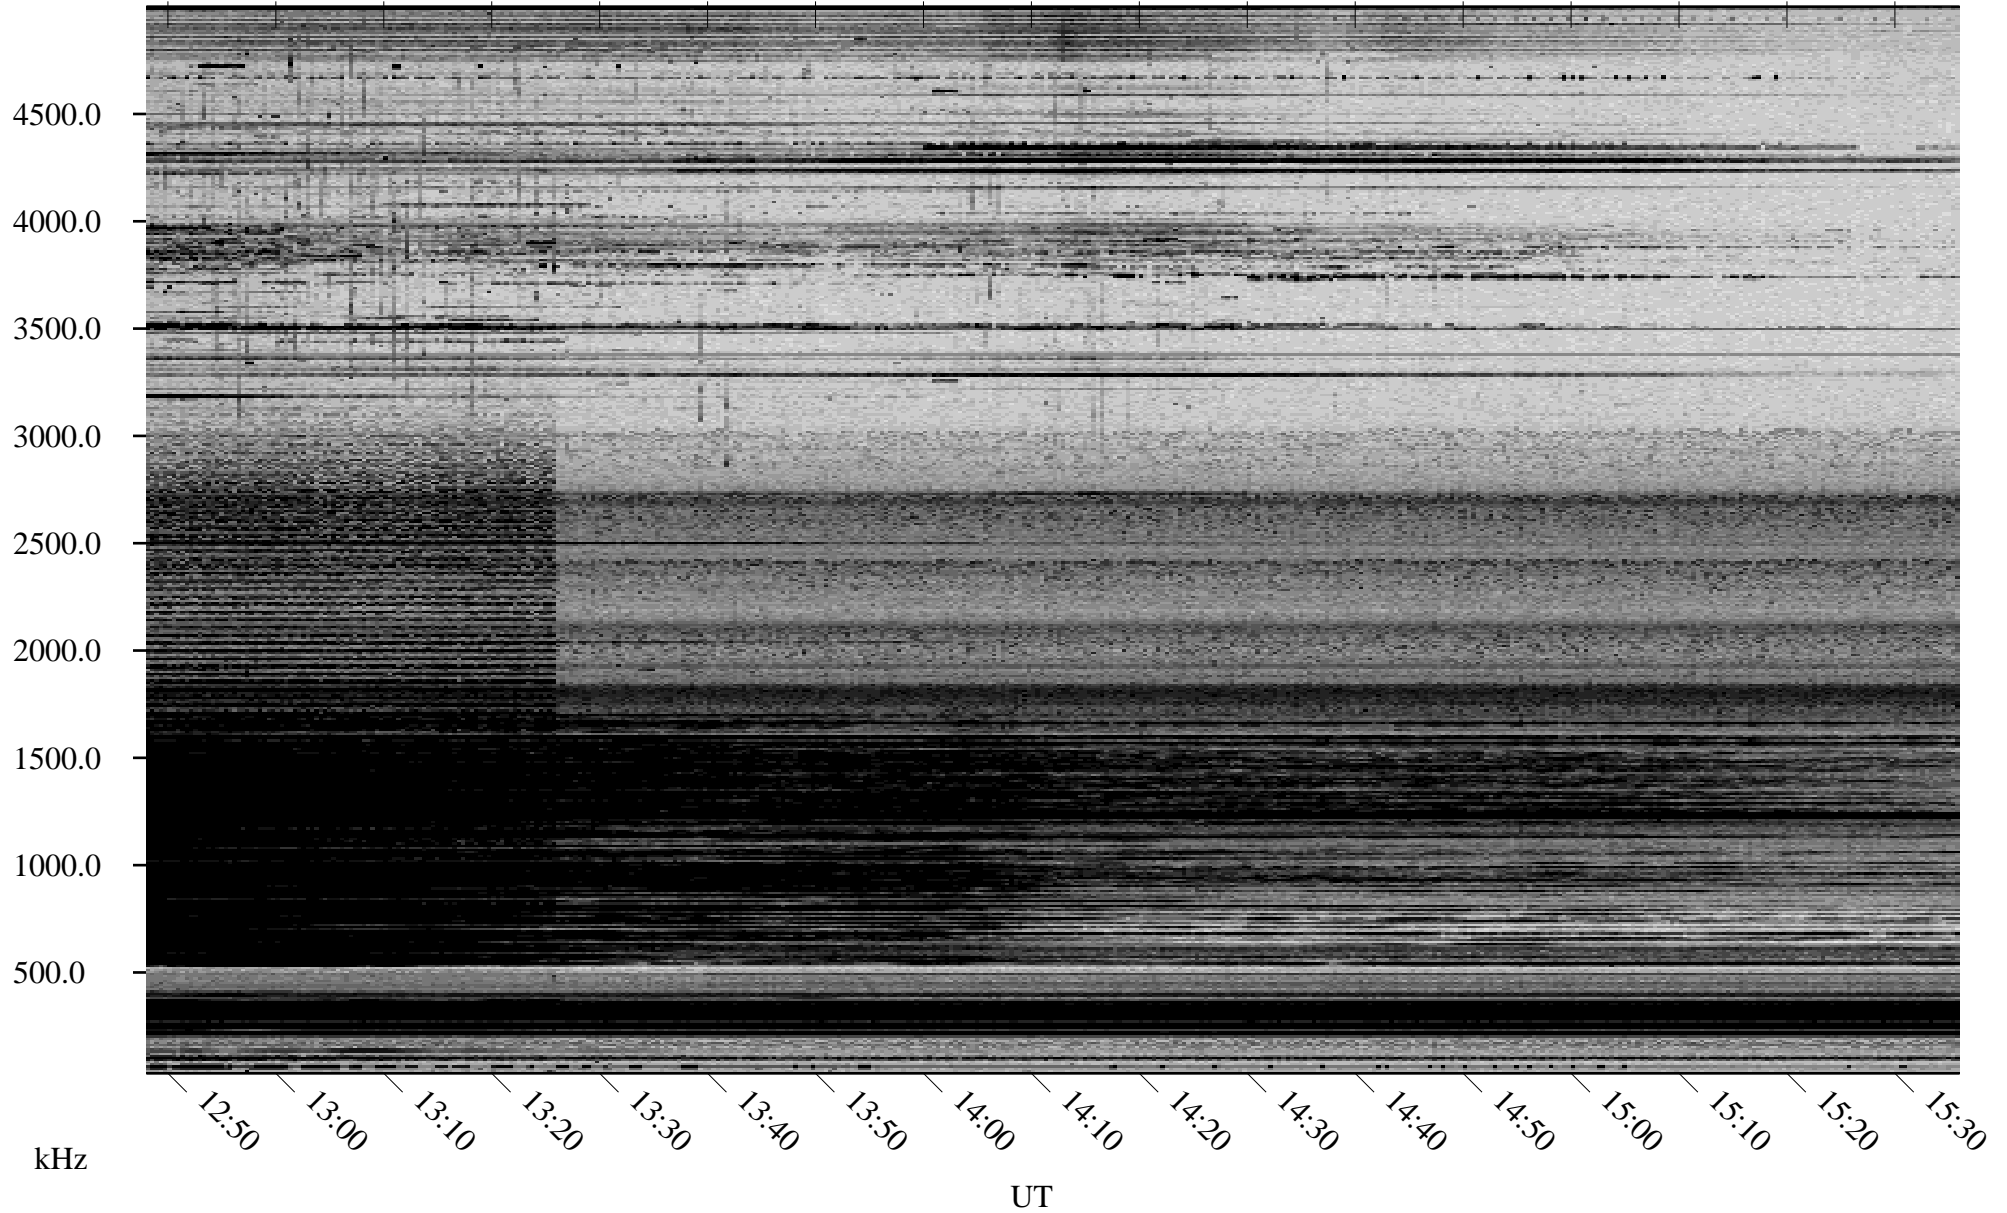

# 02/19/2006 Churchill, Manitoba

Linear Scale    Black = 161    White = 15

ch06049l.r00m max\_12

Page 5

# 02/19/2006 Churchill, Manitoba

Linear Scale    Black = 161    White = 15

ch06049l.r00m max\_12

Page 6

# 02/19/2006 Churchill, Manitoba

Linear Scale    Black = 161    White = 15

ch06049l.r00m max\_12

Page 7

# 02/19/2006 Churchill, Manitoba

Linear Scale    Black = 161    White = 15

ch06049l.r00m max\_12