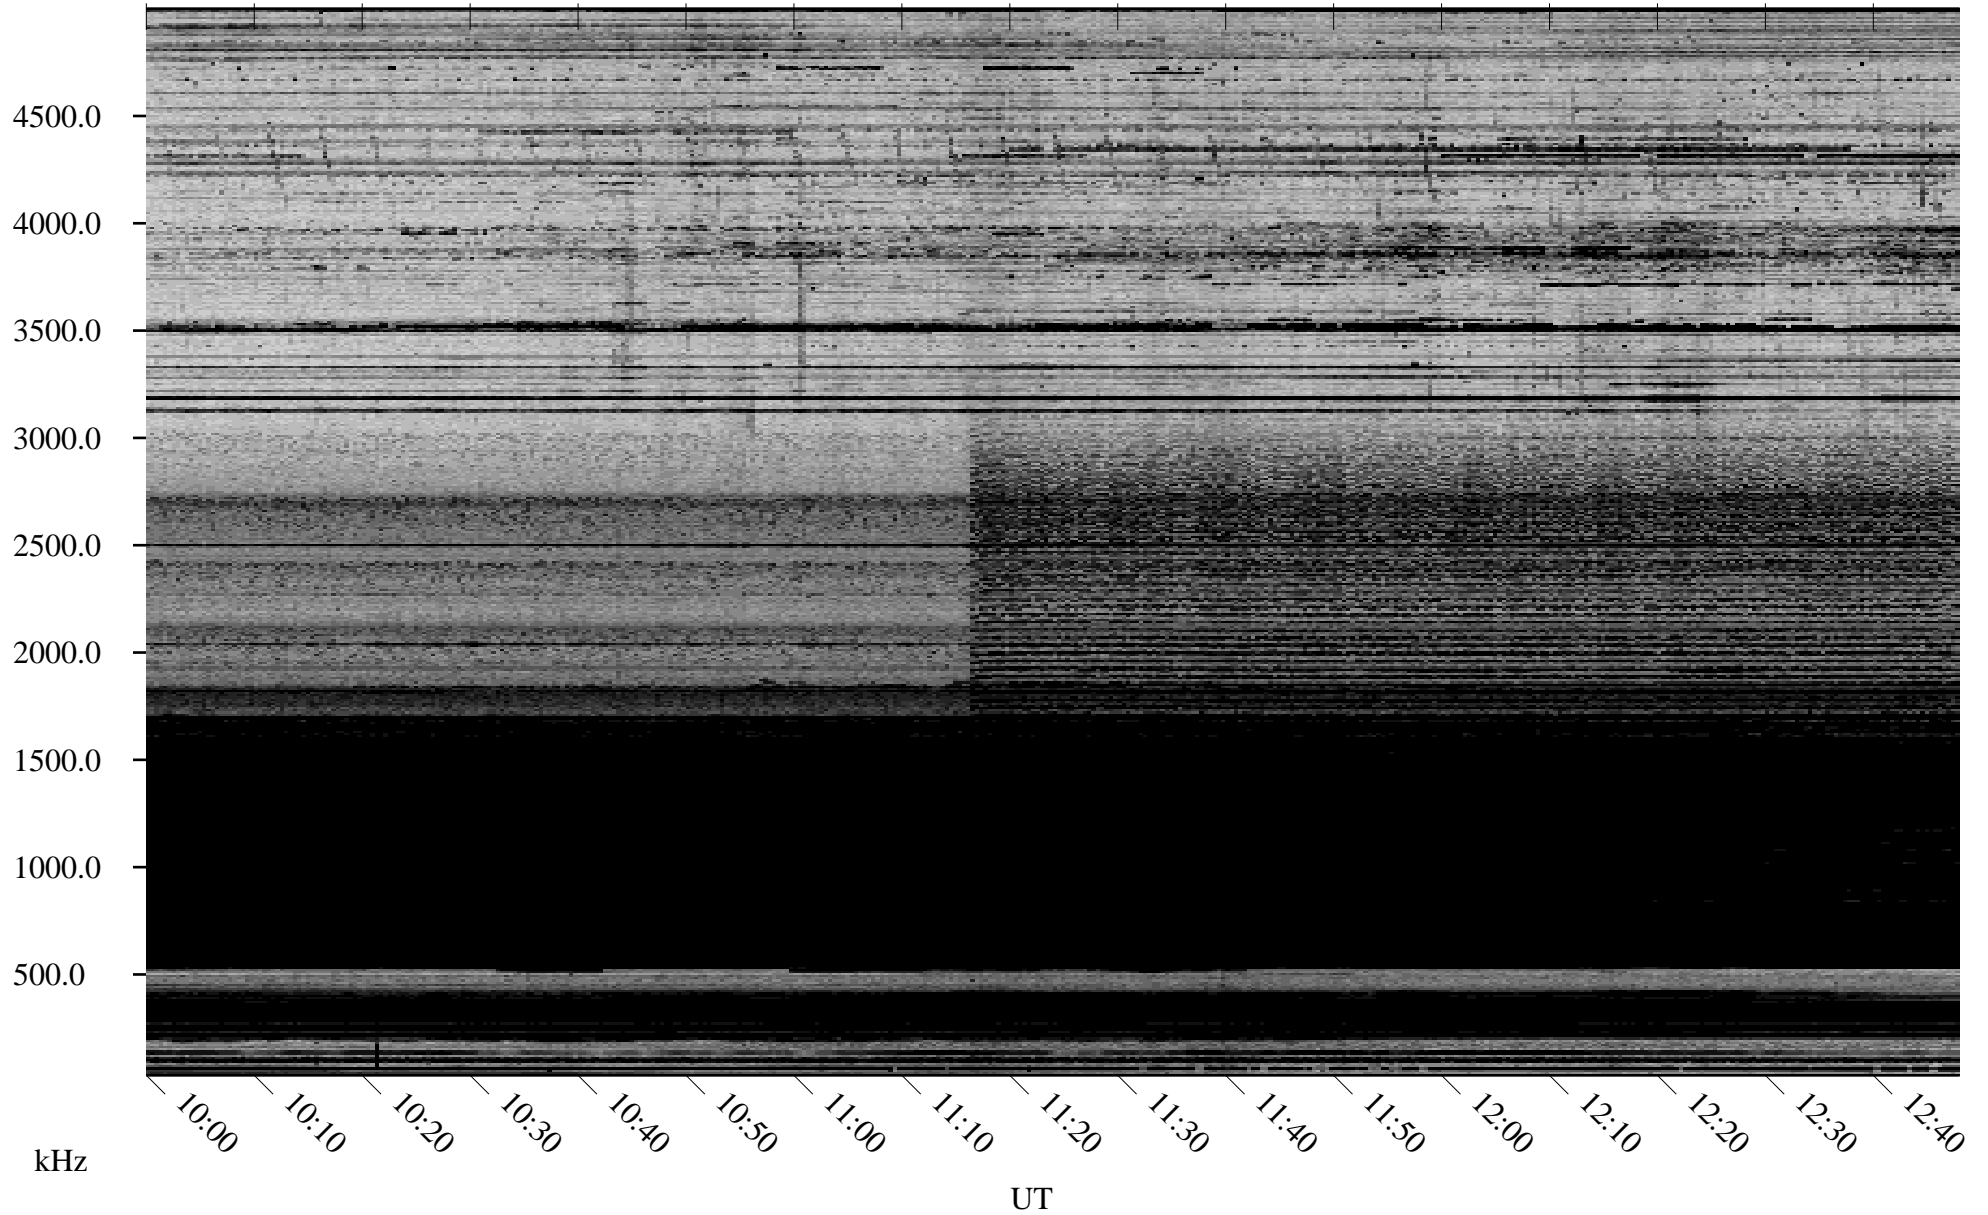

# 02/19/2006 Churchill, Manitoba

Linear Scale    Black = 161    White = 15

ch06049l.r00m max\_12

Page 5

# 02/19/2006 Churchill, Manitoba

Linear Scale    Black = 161    White = 15

ch06049l.r00m max\_12

Page 6

# 02/19/2006 Churchill, Manitoba

Linear Scale    Black = 161    White = 15

ch06049l.r00m max\_12

Page 7

# 02/19/2006 Churchill, Manitoba

Linear Scale    Black = 161    White = 15

ch06049l.r00m max\_12