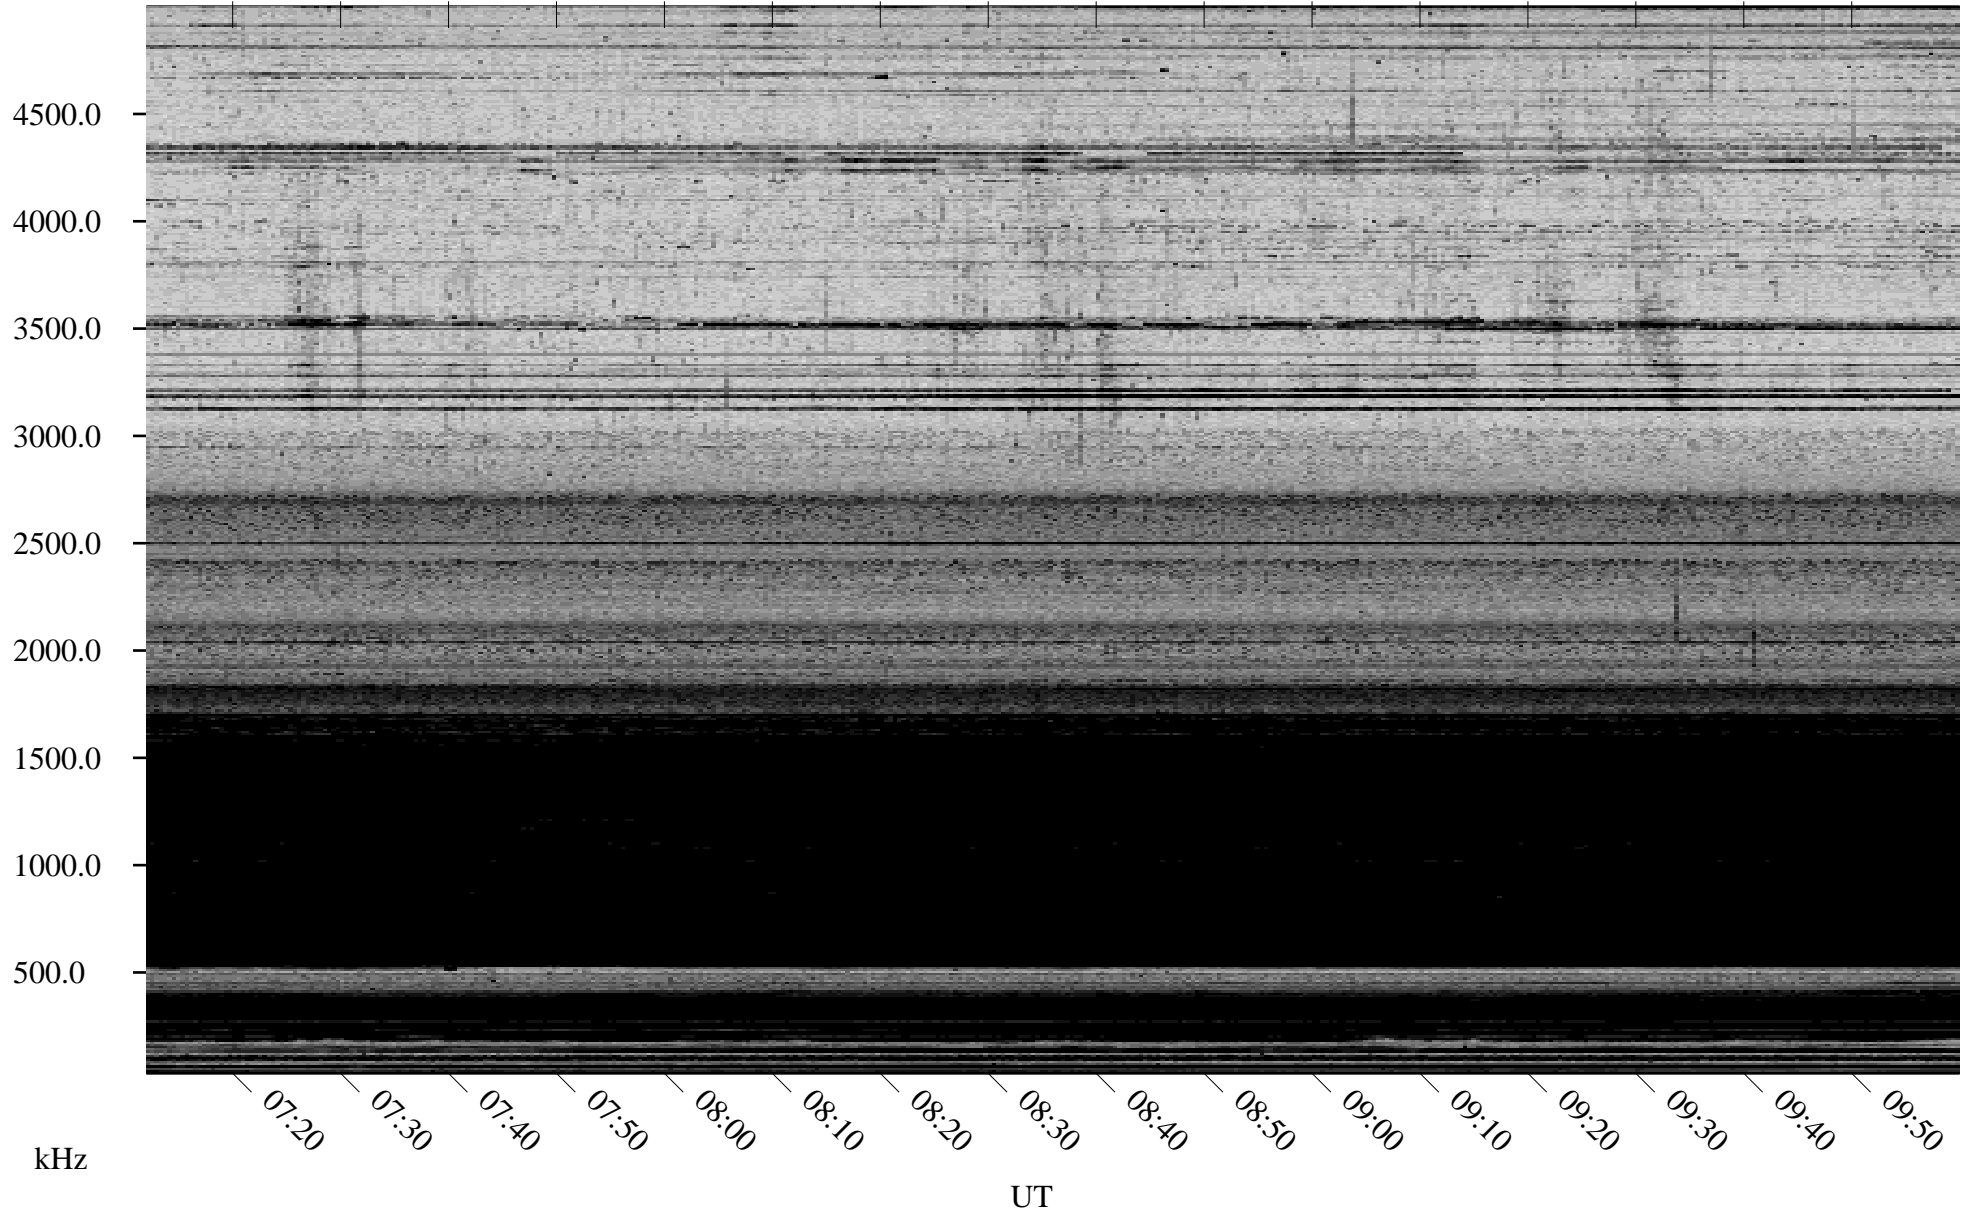

# 02/19/2006 Churchill, Manitoba

Linear Scale    Black = 161    White = 15

ch06049l.r00m max\_12

Page 3

# 02/19/2006 Churchill, Manitoba

Linear Scale    Black = 161    White = 15

ch06049l.r00m max\_12

Page 4

# 02/19/2006 Churchill, Manitoba

Linear Scale    Black = 161    White = 15

ch06049l.r00m max\_12

Page 5

# 02/19/2006 Churchill, Manitoba

Linear Scale    Black = 161    White = 15

ch06049l.r00m max\_12

Page 6