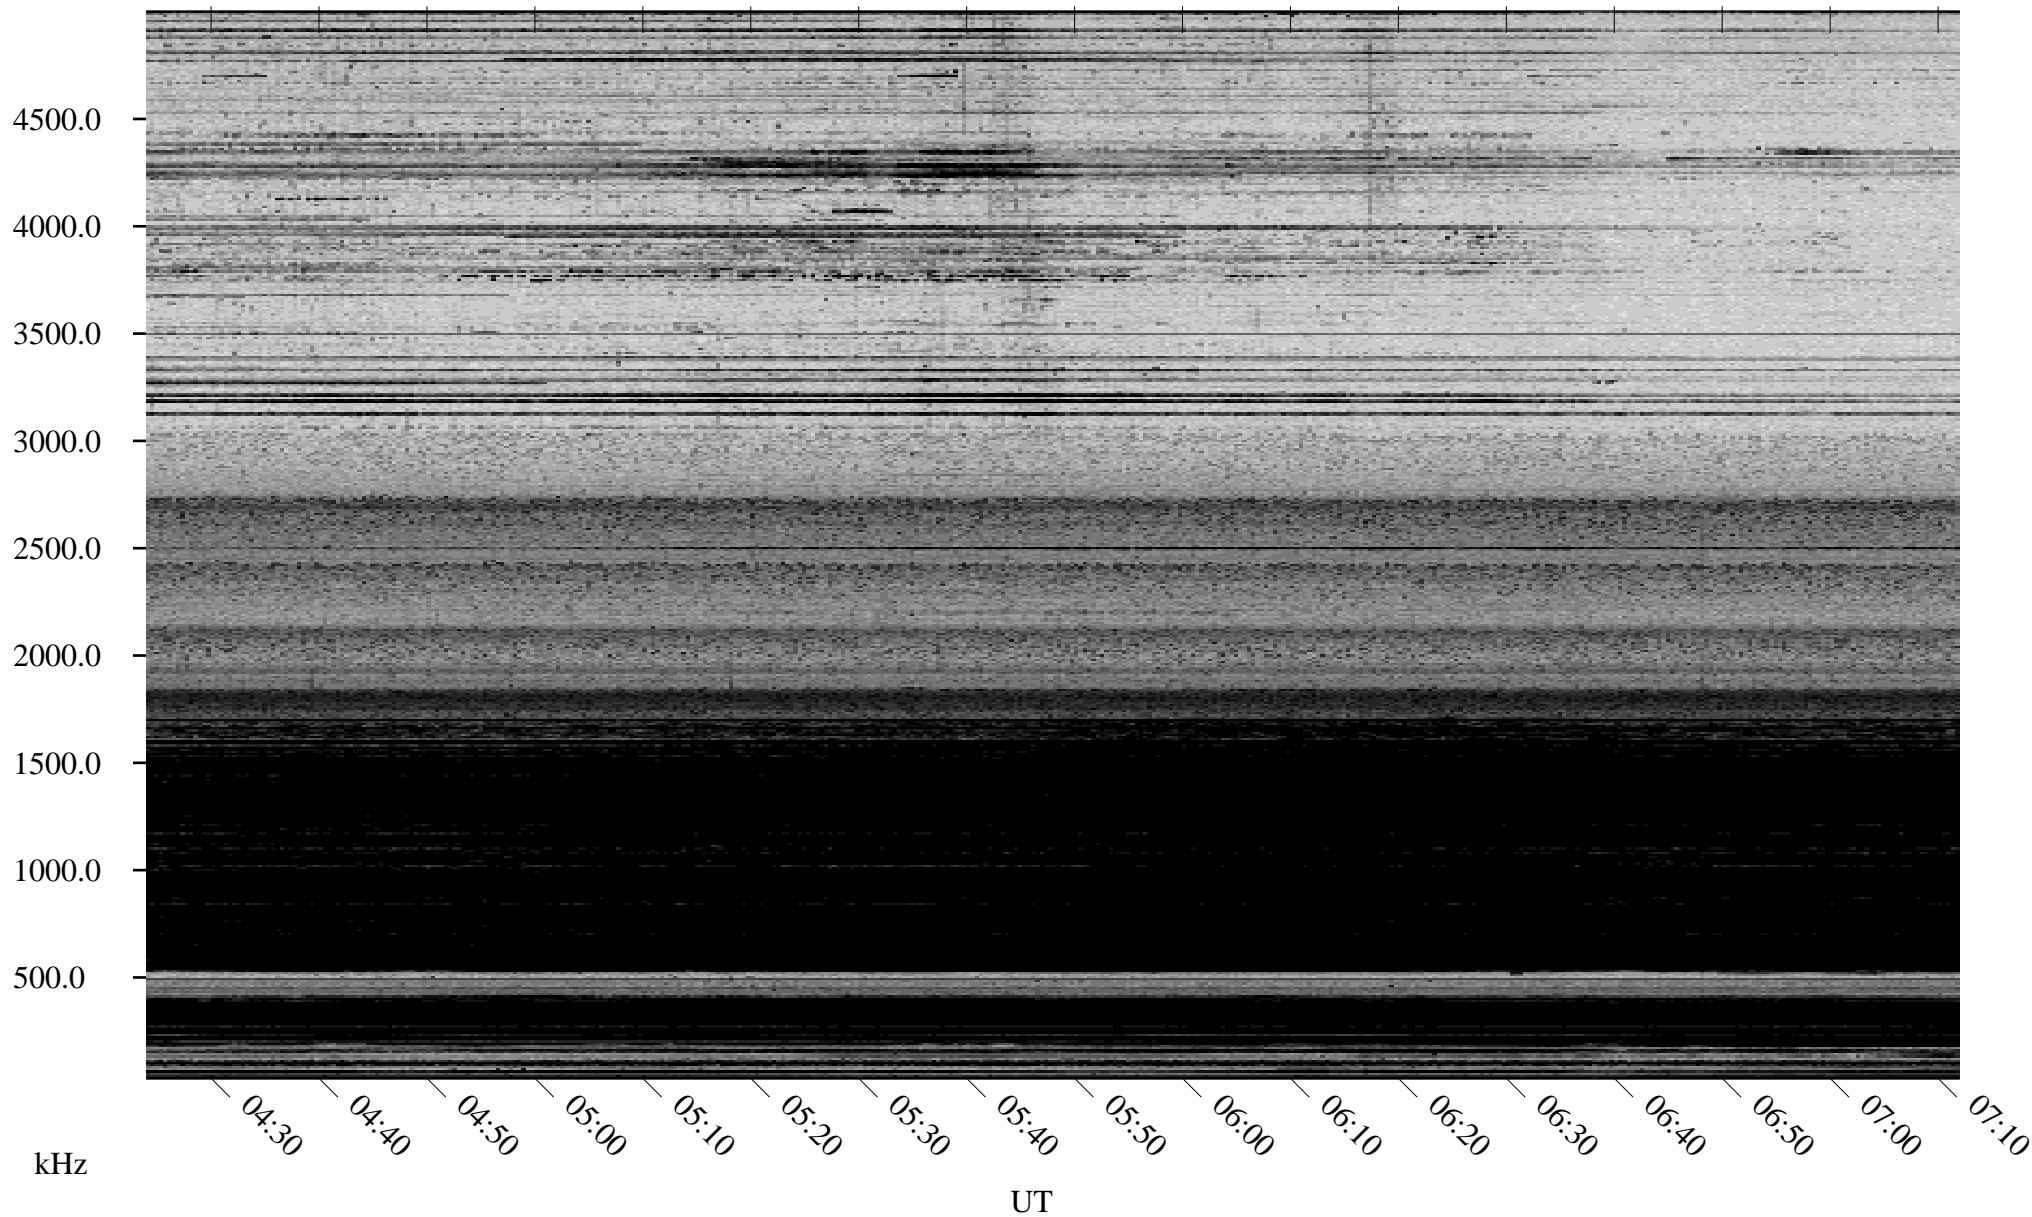

02/19/2006 Churchill, Manitoba

Linear Scale Black = 161 White = 15

ch06050l.r00m max_12

Page 1

02/19/2006 Churchill, Manitoba

Linear Scale Black = 161 White = 15

ch06050l.r00m max_12

Page 2

02/20/2006 Churchill, Manitoba

Linear Scale Black = 161 White = 15

ch06050l.r00m max_12

Page 3

02/20/2006 Churchill, Manitoba

Linear Scale Black = 161 White = 15

ch06050l.r00m max_12

Page 4

02/20/2006 Churchill, Manitoba

Linear Scale Black = 161 White = 15

ch06050l.r00m max_12

Page 5

02/20/2006 Churchill, Manitoba

Linear Scale Black = 161 White = 15

ch06050l.r00m max_12

Page 6

02/20/2006 Churchill, Manitoba

Linear Scale Black = 161 White = 15

ch06050l.r00m max_12

Page 7

02/20/2006 Churchill, Manitoba

Linear Scale Black = 161 White = 15

ch06050l.r00m max_12

Page 8