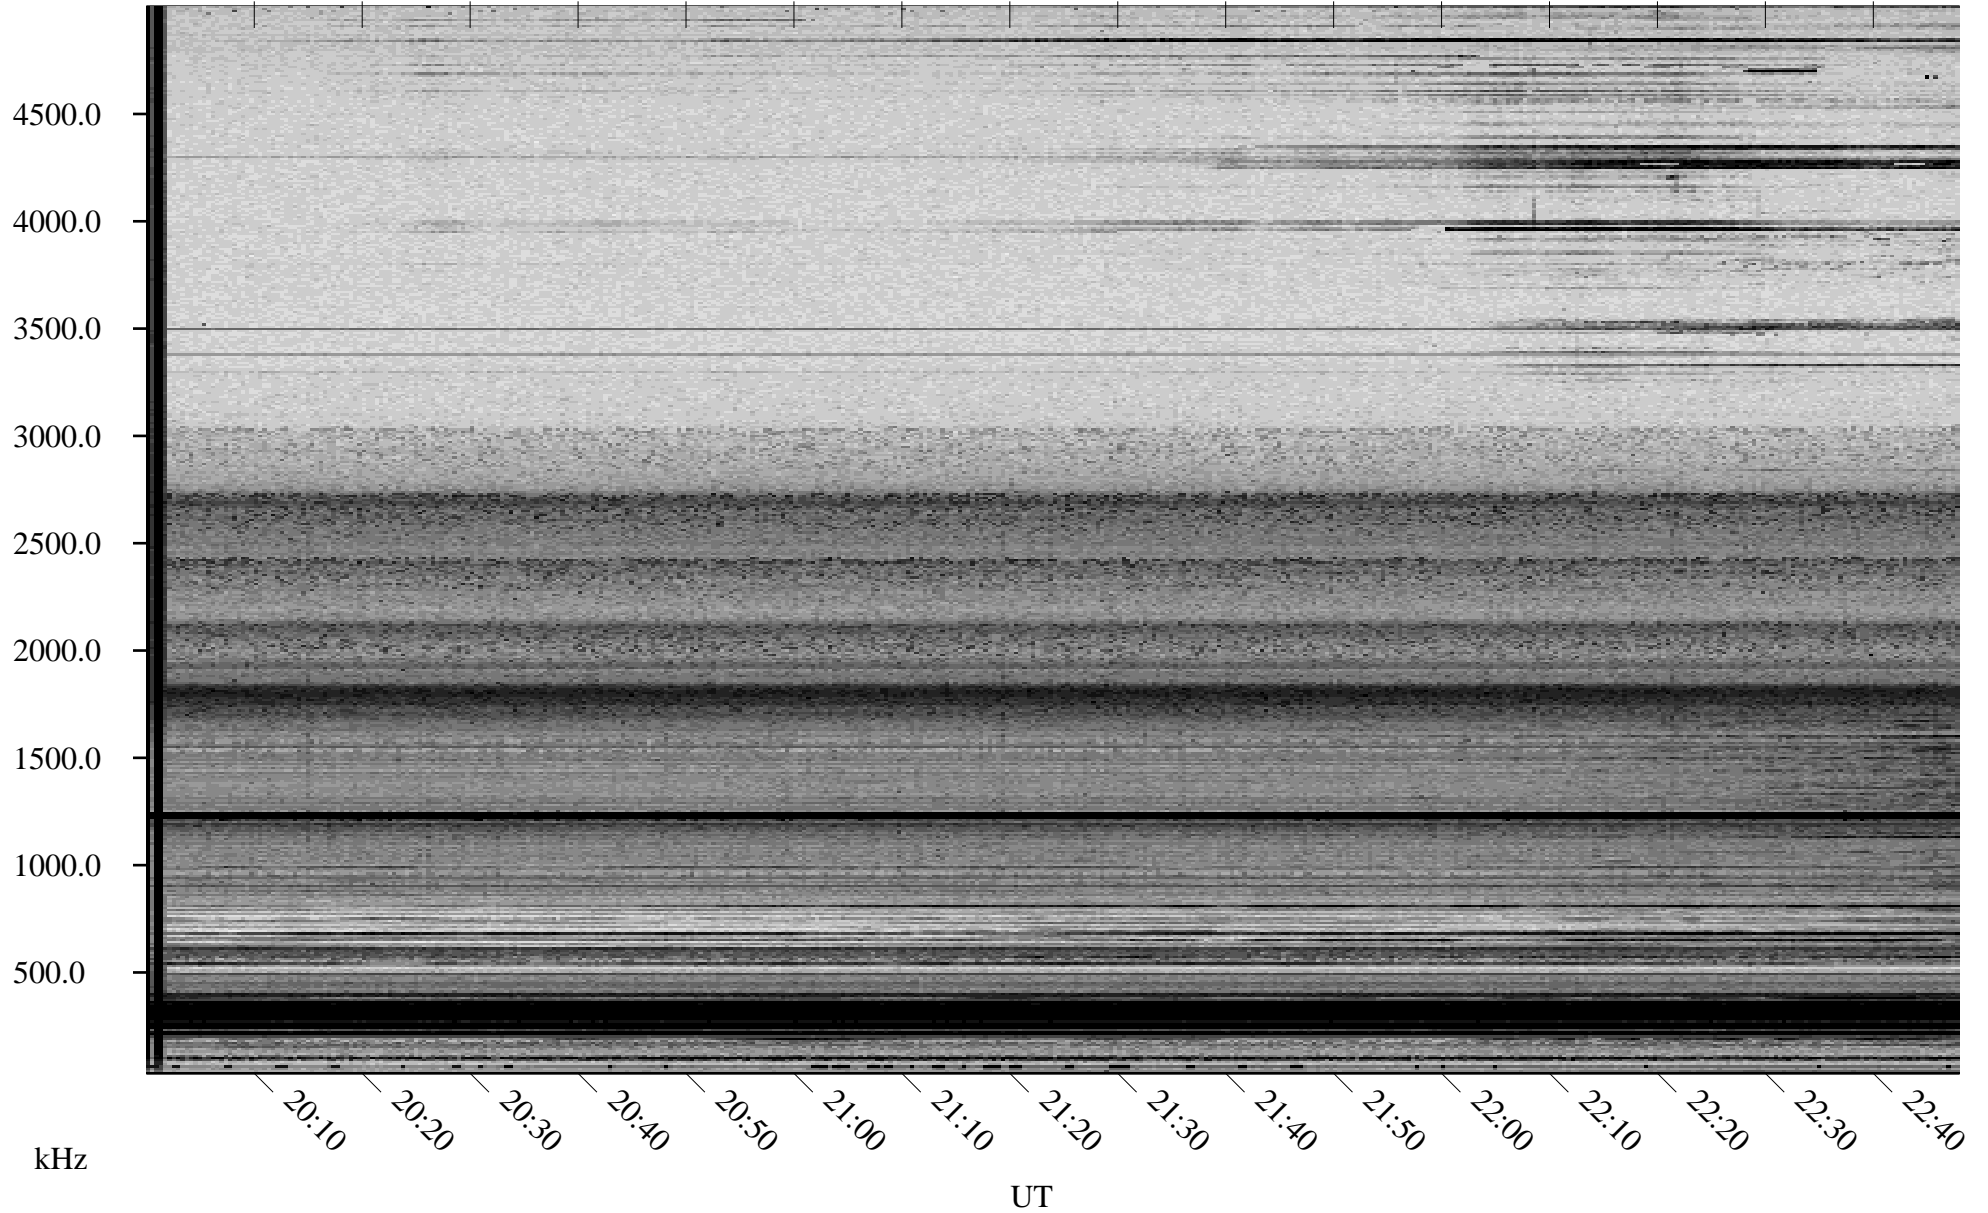

02/19/2006 Churchill, Manitoba

Linear Scale Black = 161 White = 15

ch06050l.r00m max_12

Page 1

02/19/2006 Churchill, Manitoba

Linear Scale Black = 161 White = 15

ch06050l.r00m max_12

Page 2

02/20/2006 Churchill, Manitoba

Linear Scale Black = 161 White = 15

ch06050l.r00m max_12

Page 3

02/20/2006 Churchill, Manitoba

Linear Scale Black = 161 White = 15

ch06050l.r00m max_12

Page 4

02/20/2006 Churchill, Manitoba

Linear Scale Black = 161 White = 15

ch06050l.r00m max_12

Page 5

02/20/2006 Churchill, Manitoba

Linear Scale Black = 161 White = 15

ch06050l.r00m max_12

Page 6

02/20/2006 Churchill, Manitoba

Linear Scale Black = 161 White = 15

ch06050l.r00m max_12

Page 7

02/20/2006 Churchill, Manitoba

Linear Scale Black = 161 White = 15

ch06050l.r00m max_12

Page 8