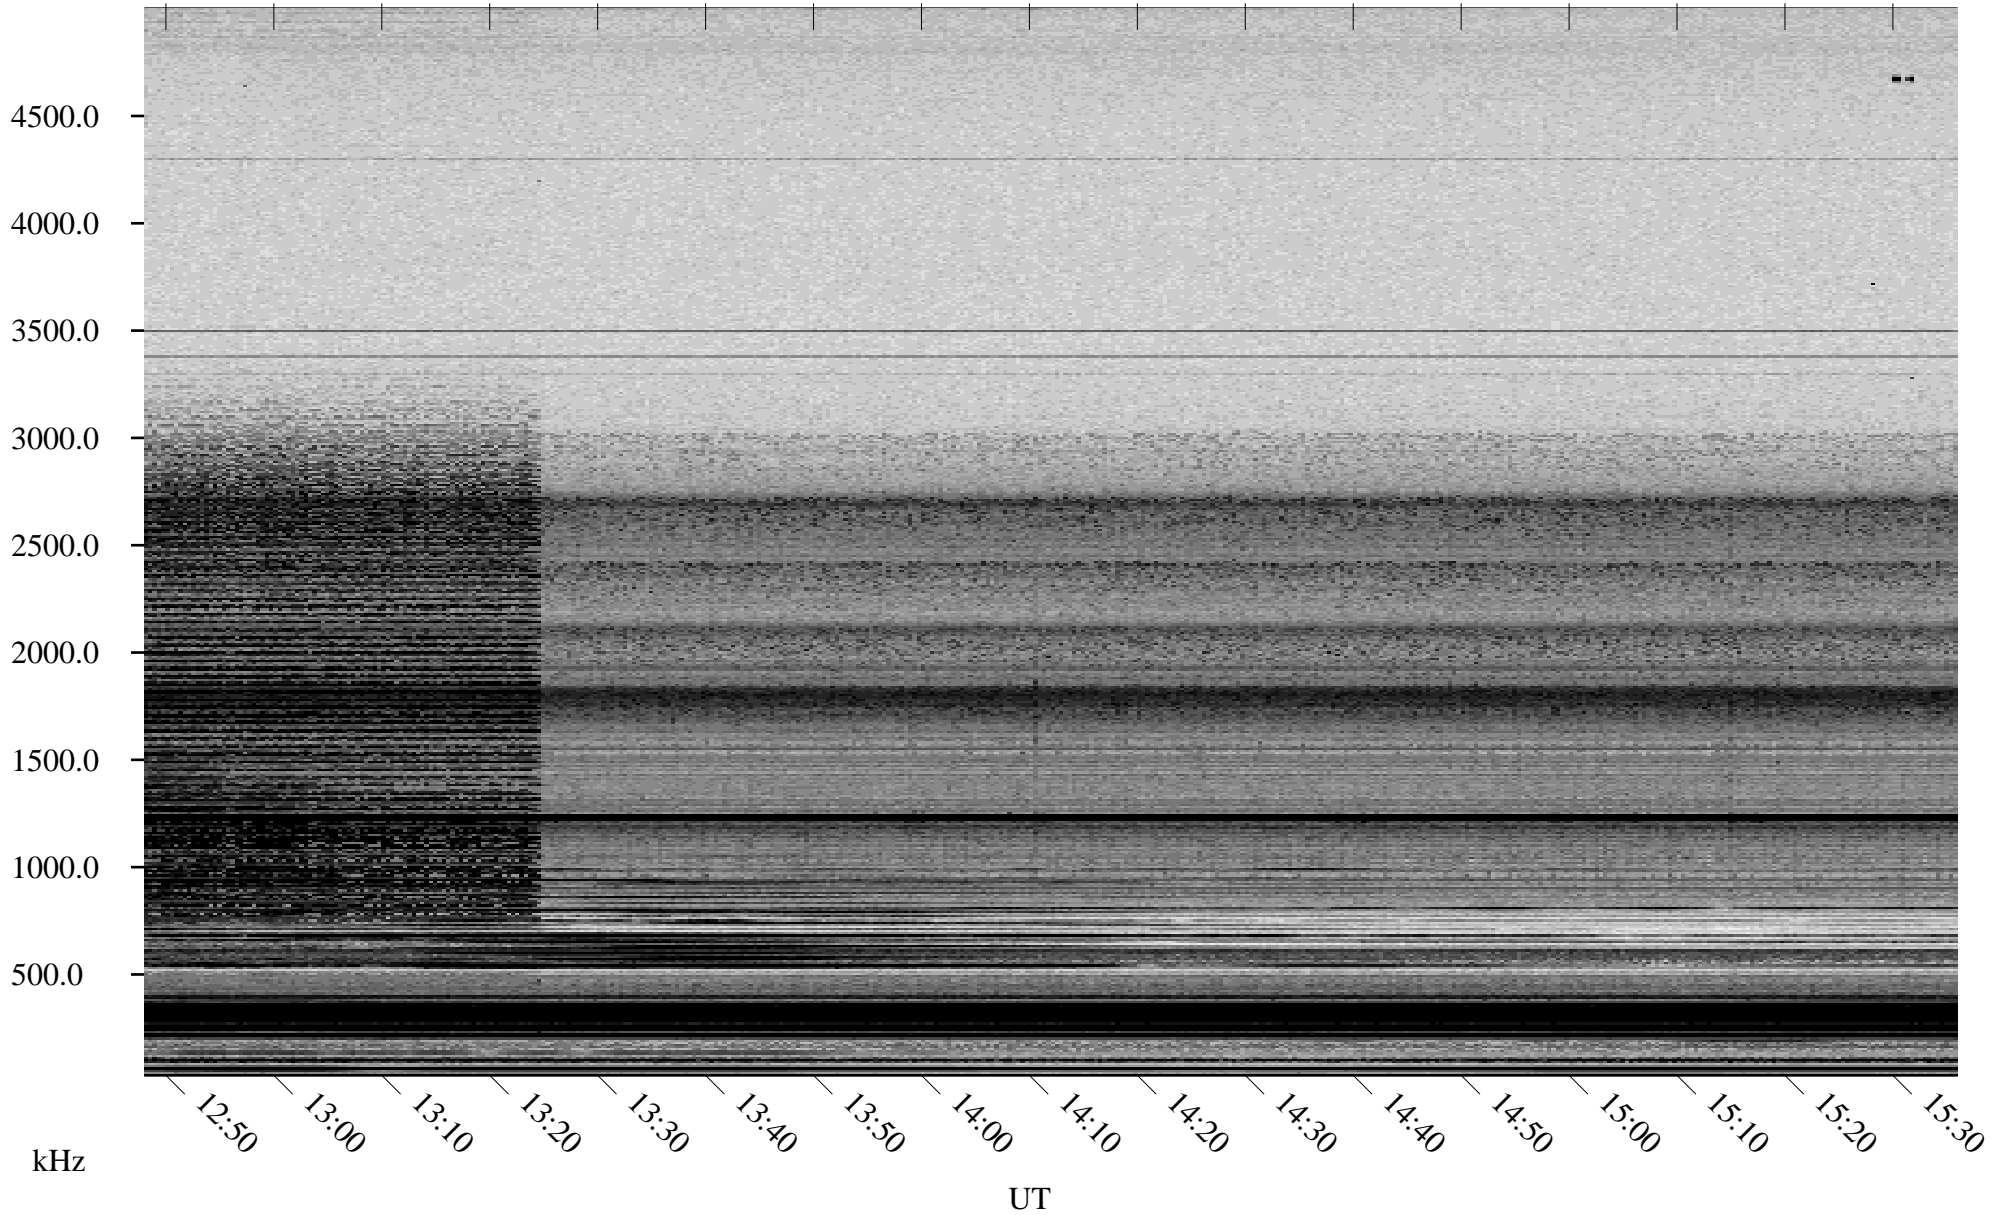

02/19/2006 Churchill, Manitoba

Linear Scale Black = 161 White = 15

ch06050l.r00m max_12

Page 1

02/19/2006 Churchill, Manitoba

Linear Scale Black = 161 White = 15

ch06050l.r00m max_12

Page 2

02/20/2006 Churchill, Manitoba

Linear Scale Black = 161 White = 15

ch06050l.r00m max_12

Page 3

02/20/2006 Churchill, Manitoba

Linear Scale Black = 161 White = 15

ch06050l.r00m max_12

Page 4

02/20/2006 Churchill, Manitoba

Linear Scale Black = 161 White = 15

ch06050l.r00m max_12

Page 5

02/20/2006 Churchill, Manitoba

Linear Scale Black = 161 White = 15

ch06050l.r00m max_12

Page 6

02/20/2006 Churchill, Manitoba

Linear Scale Black = 161 White = 15

ch06050l.r00m max_12

Page 7

02/20/2006 Churchill, Manitoba

Linear Scale Black = 161 White = 15

ch06050l.r00m max_12

Page 8