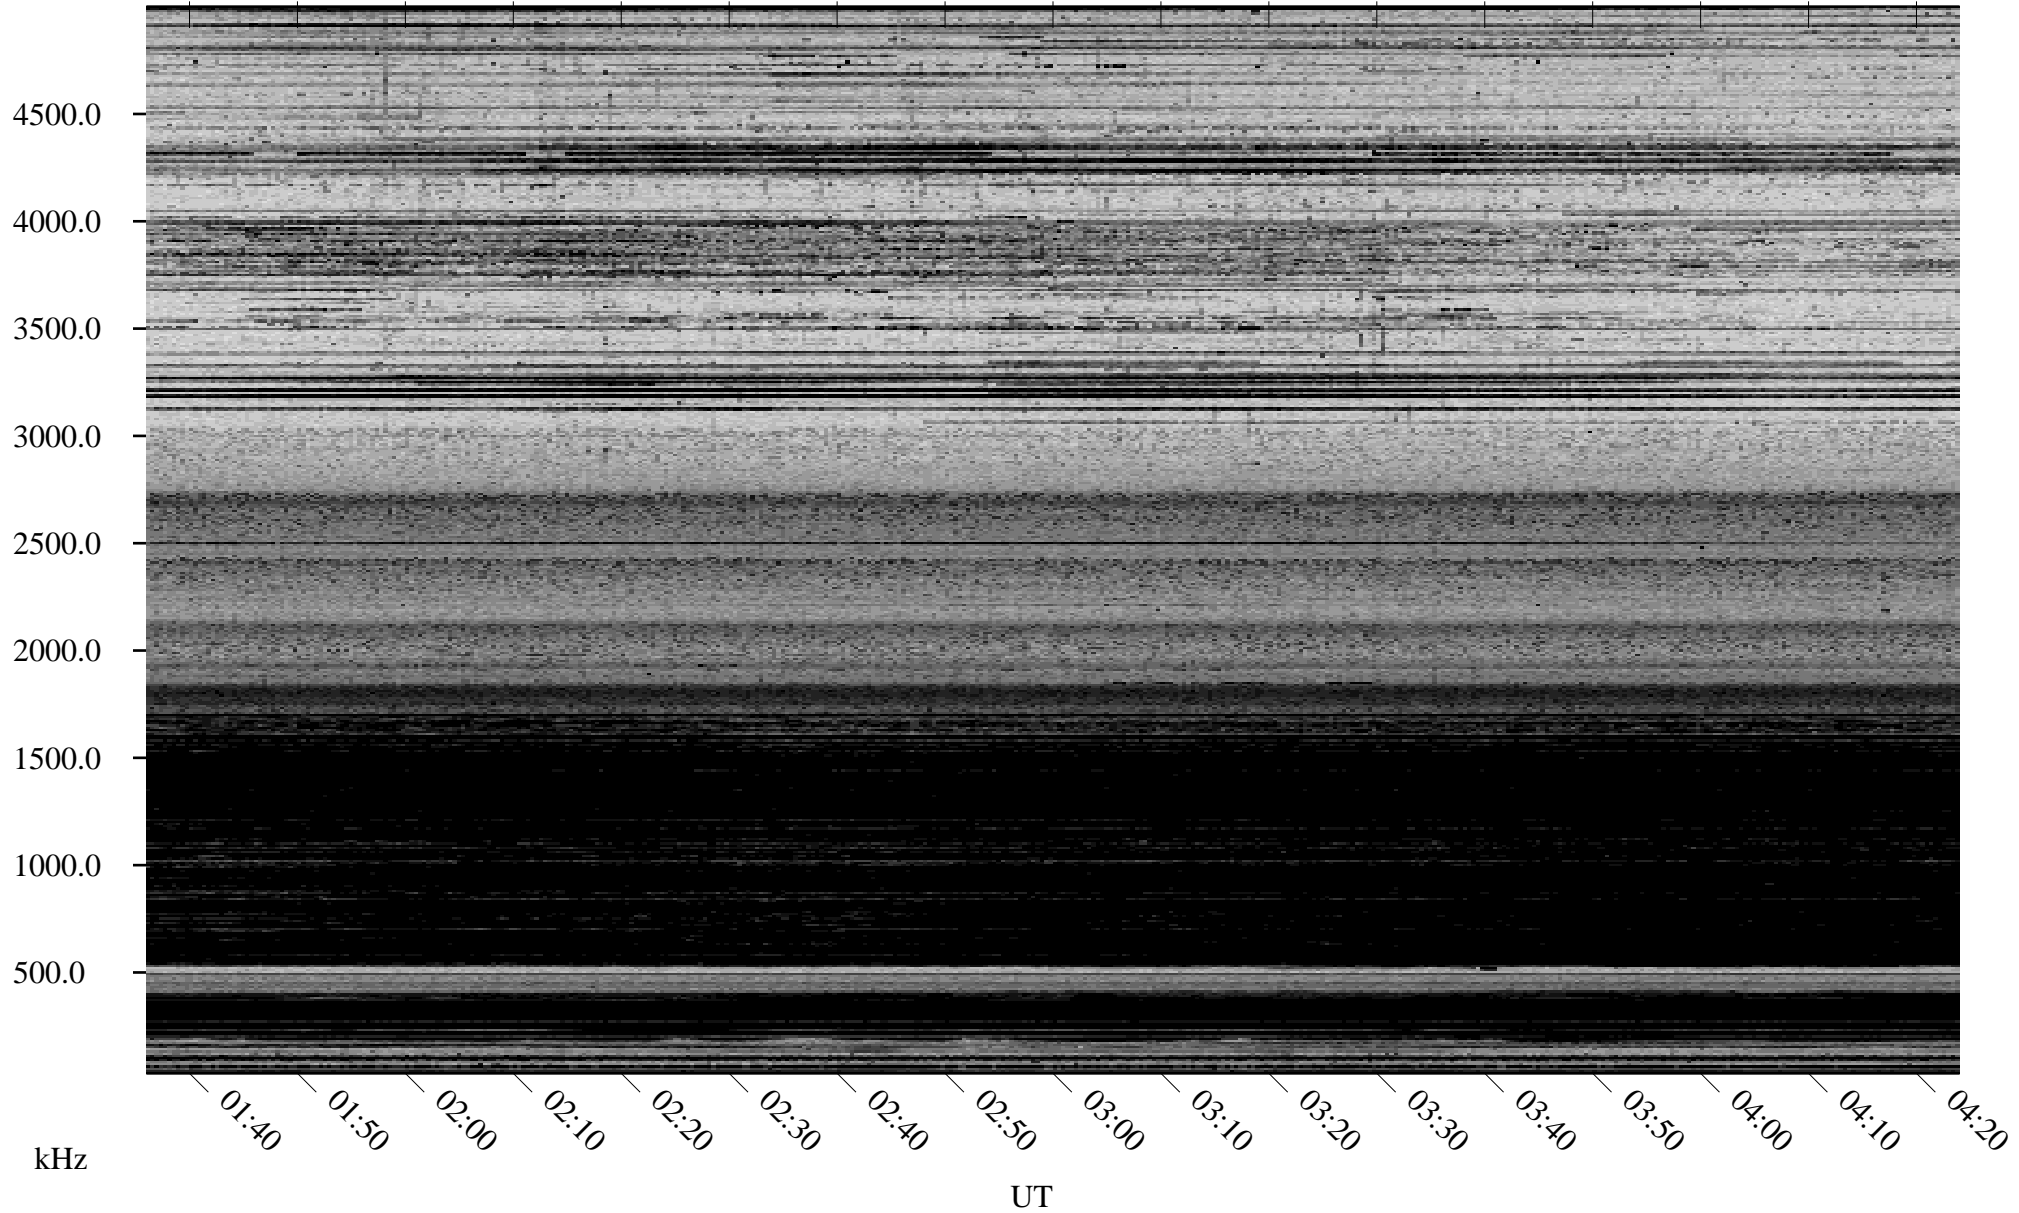

02/19/2006 Churchill, Manitoba

Linear Scale Black = 161 White = 15

ch06050l.r00m max_12

Page 1

02/19/2006 Churchill, Manitoba

Linear Scale Black = 161 White = 15

ch06050l.r00m max_12

Page 2

02/20/2006 Churchill, Manitoba

Linear Scale Black = 161 White = 15

ch06050l.r00m max_12

Page 3

02/20/2006 Churchill, Manitoba

Linear Scale Black = 161 White = 15

ch06050l.r00m max_12

Page 4

02/20/2006 Churchill, Manitoba

Linear Scale Black = 161 White = 15

ch06050l.r00m max_12

Page 5

02/20/2006 Churchill, Manitoba

Linear Scale Black = 161 White = 15

ch06050l.r00m max_12

Page 6

02/20/2006 Churchill, Manitoba

Linear Scale Black = 161 White = 15

ch06050l.r00m max_12

Page 7

02/20/2006 Churchill, Manitoba

Linear Scale Black = 161 White = 15

ch06050l.r00m max_12

Page 8