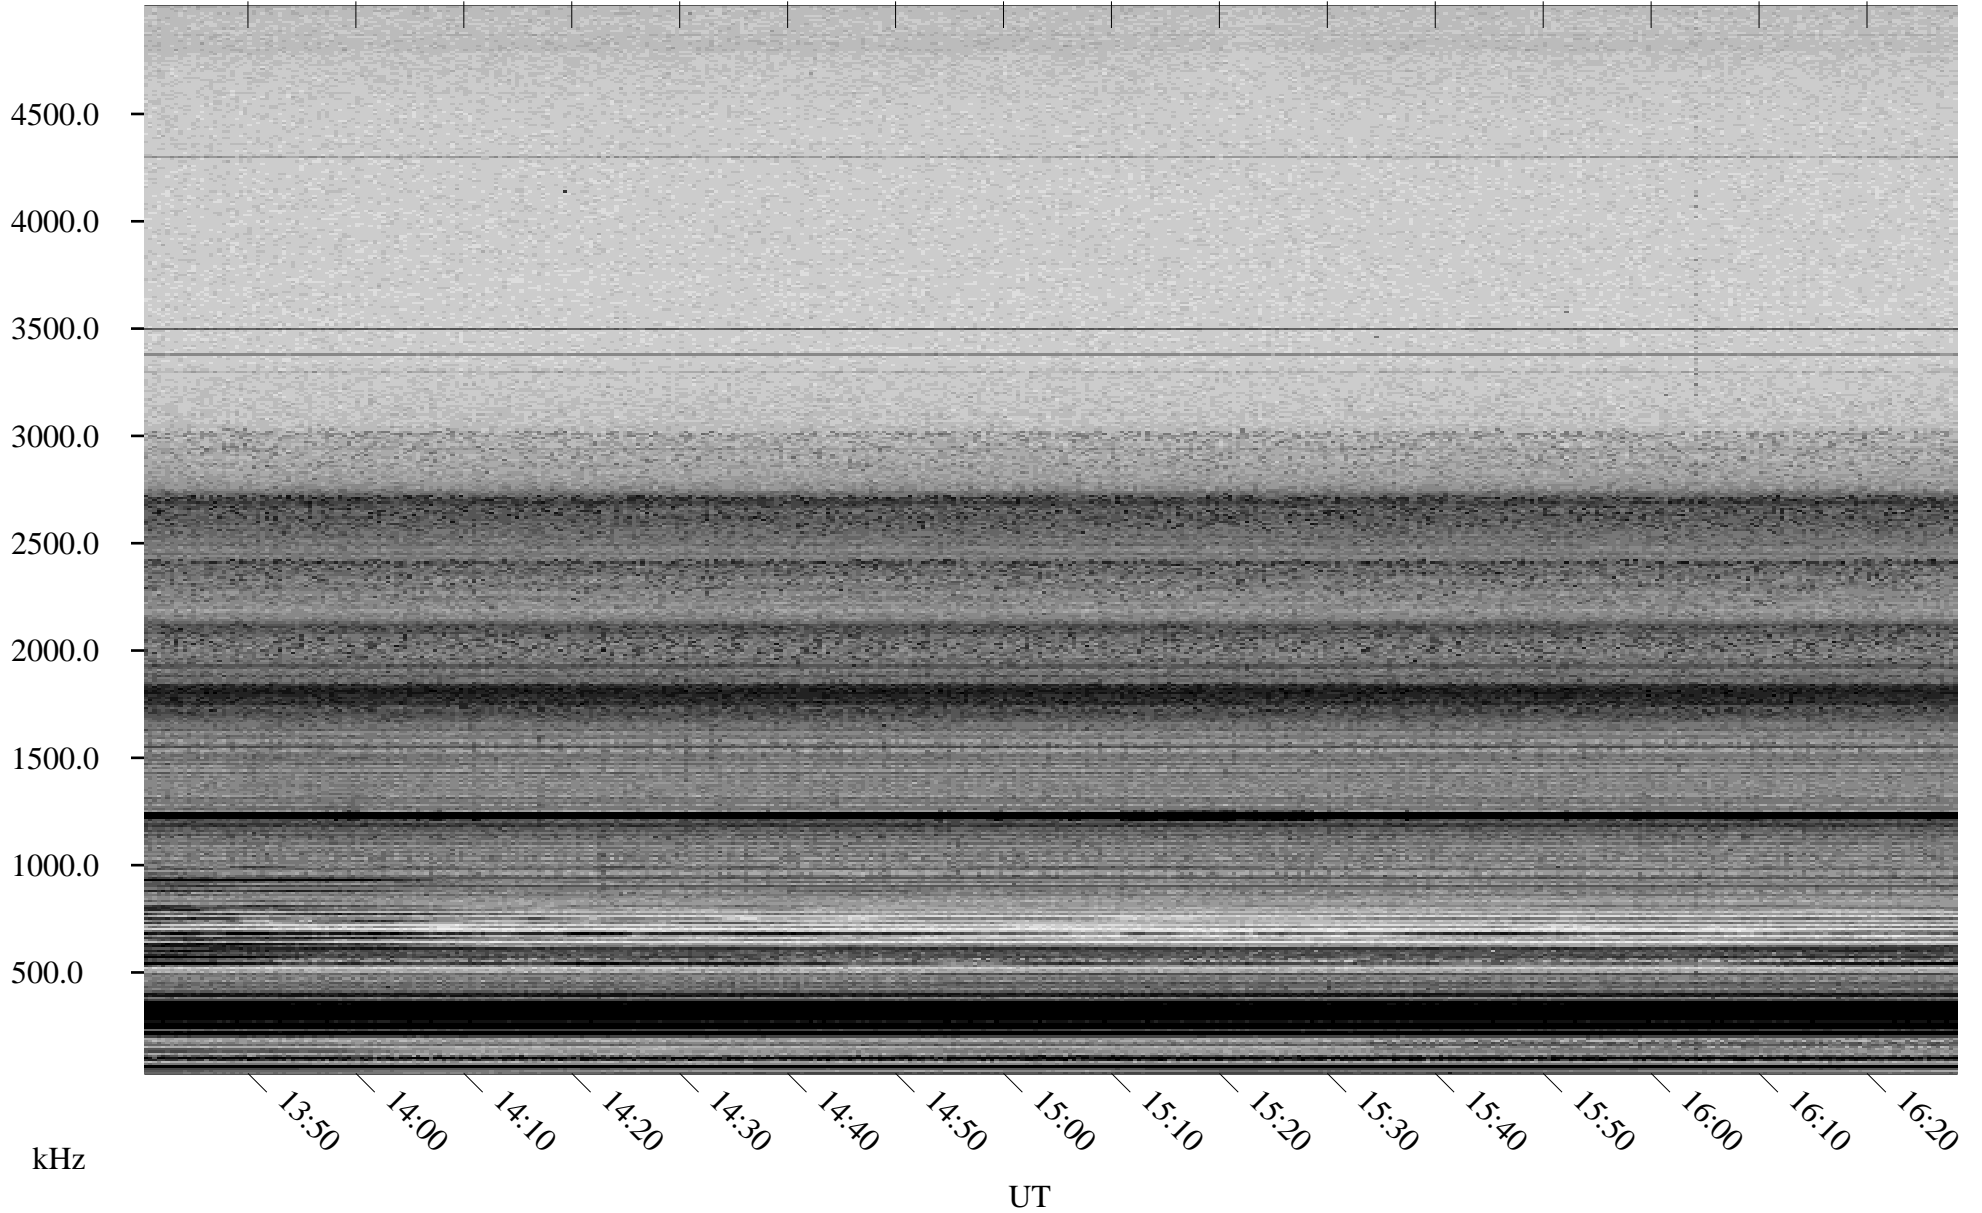

02/20/2006 Churchill, Manitoba

Linear Scale Black = 161 White = 15

ch060511.r02m max_12

Page 1

02/20/2006 Churchill, Manitoba

Linear Scale Black = 161 White = 15

ch060511.r02m max_12

Page 2

02/21/2006 Churchill, Manitoba

Linear Scale Black = 161 White = 15

ch060511.r02m max_12

Page 3

02/21/2006 Churchill, Manitoba

Linear Scale Black = 161 White = 15

ch060511.r02m max_12

Page 4

02/21/2006 Churchill, Manitoba

Linear Scale Black = 161 White = 15

ch060511.r02m max_12

Page 5

02/21/2006 Churchill, Manitoba

Linear Scale Black = 161 White = 15

ch060511.r02m max_12

Page 6

02/21/2006 Churchill, Manitoba

Linear Scale Black = 161 White = 15

ch060511.r02m max_12

Page 7

02/21/2006 Churchill, Manitoba

Linear Scale Black = 161 White = 15

ch060511.r02m max_12