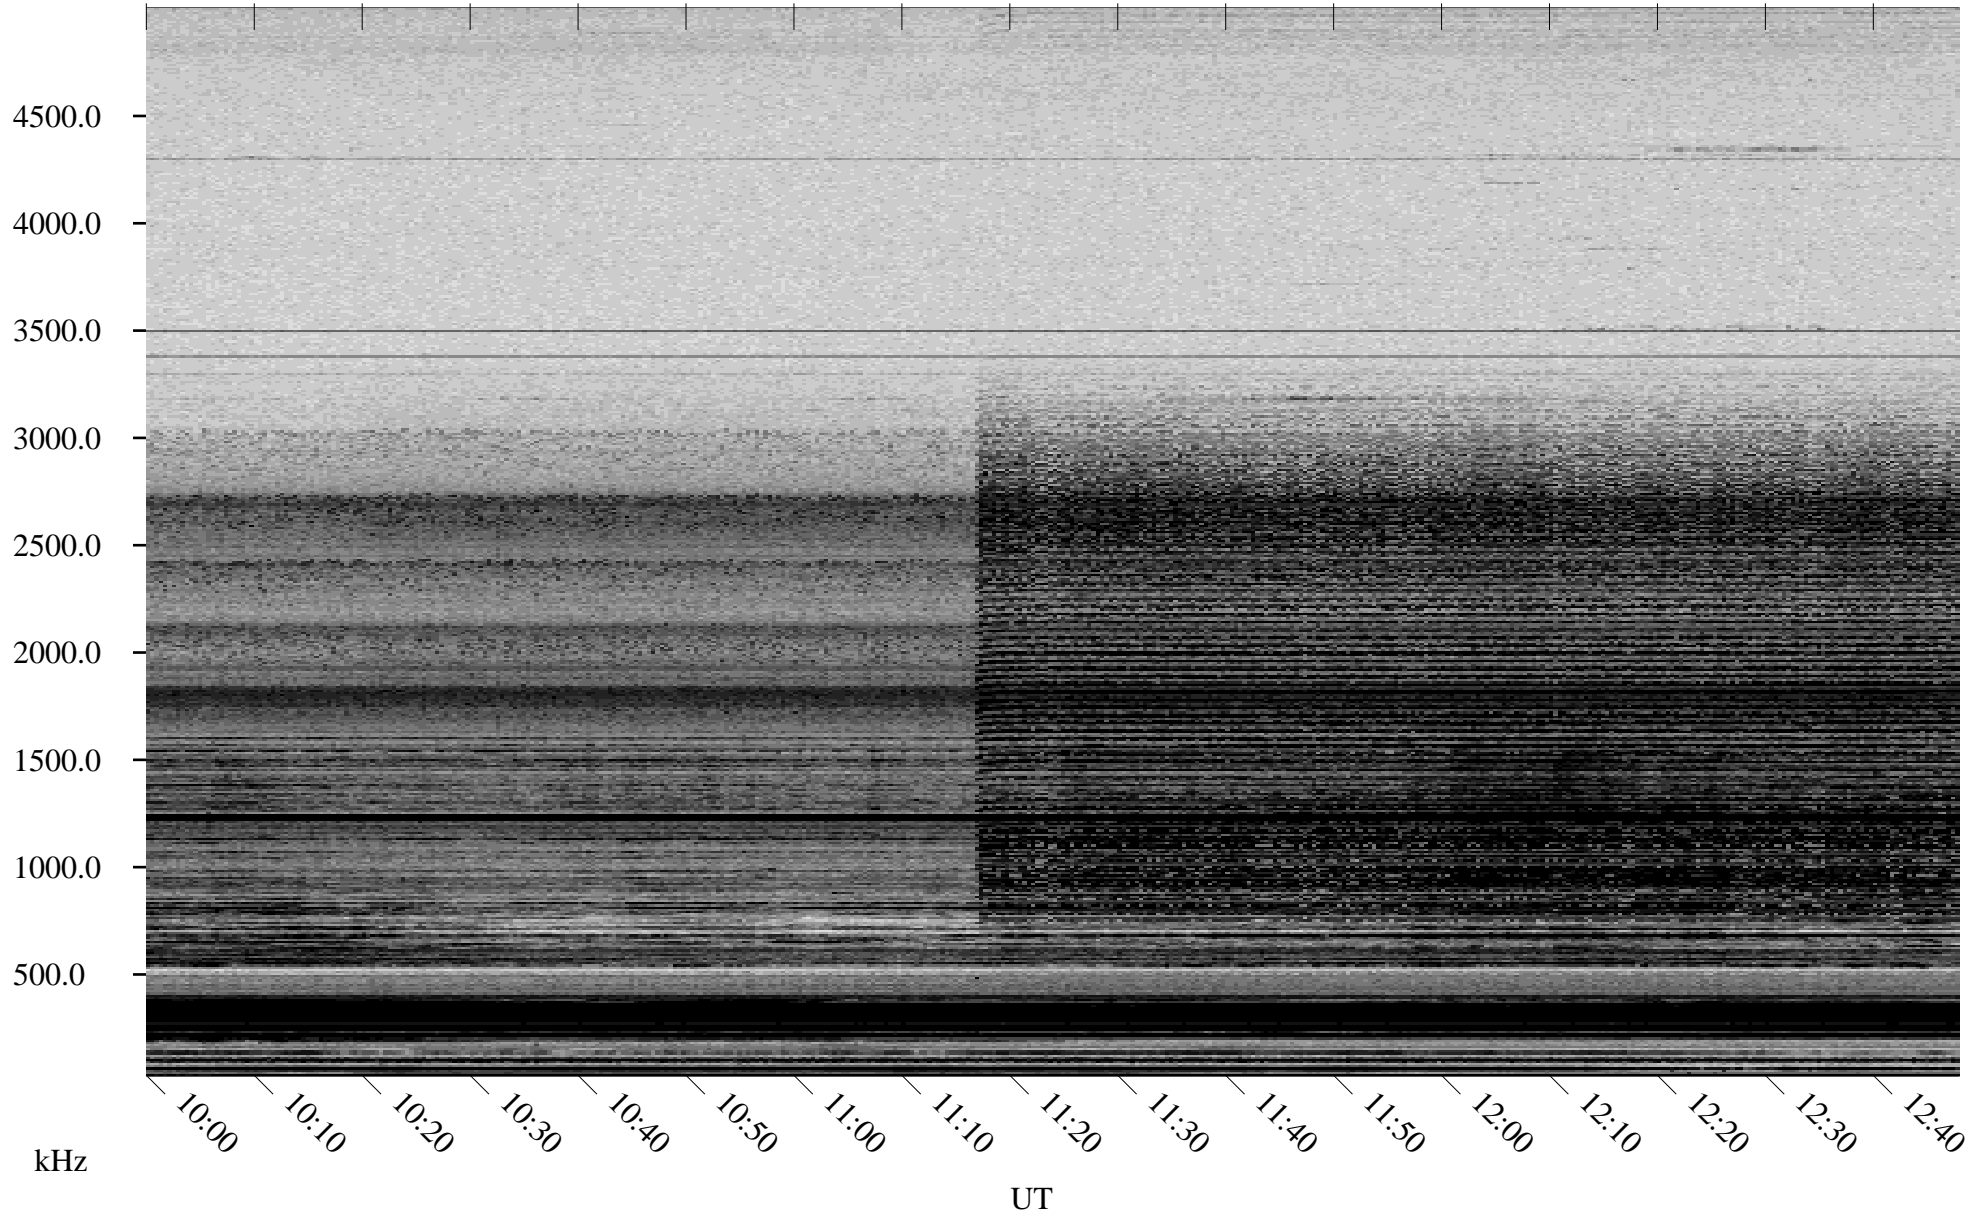

02/21/2006 Churchill, Manitoba

Linear Scale Black = 161 White = 15

ch06052l.r00m max_12

Page 1

02/21/2006 Churchill, Manitoba

Linear Scale Black = 161 White = 15

ch06052l.r00m max_12

Page 2

02/22/2006 Churchill, Manitoba

Linear Scale Black = 161 White = 15

ch06052l.r00m max_12

Page 3

02/22/2006 Churchill, Manitoba

Linear Scale Black = 161 White = 15

ch06052l.r00m max_12

Page 4

02/22/2006 Churchill, Manitoba

Linear Scale Black = 161 White = 15

ch06052l.r00m max_12

Page 5

02/22/2006 Churchill, Manitoba

Linear Scale Black = 161 White = 15

ch06052l.r00m max_12

Page 6

02/22/2006 Churchill, Manitoba

Linear Scale Black = 161 White = 15

ch06052l.r00m max_12

Page 7

02/22/2006 Churchill, Manitoba

Linear Scale Black = 161 White = 15

ch06052l.r00m max_12

Page 8