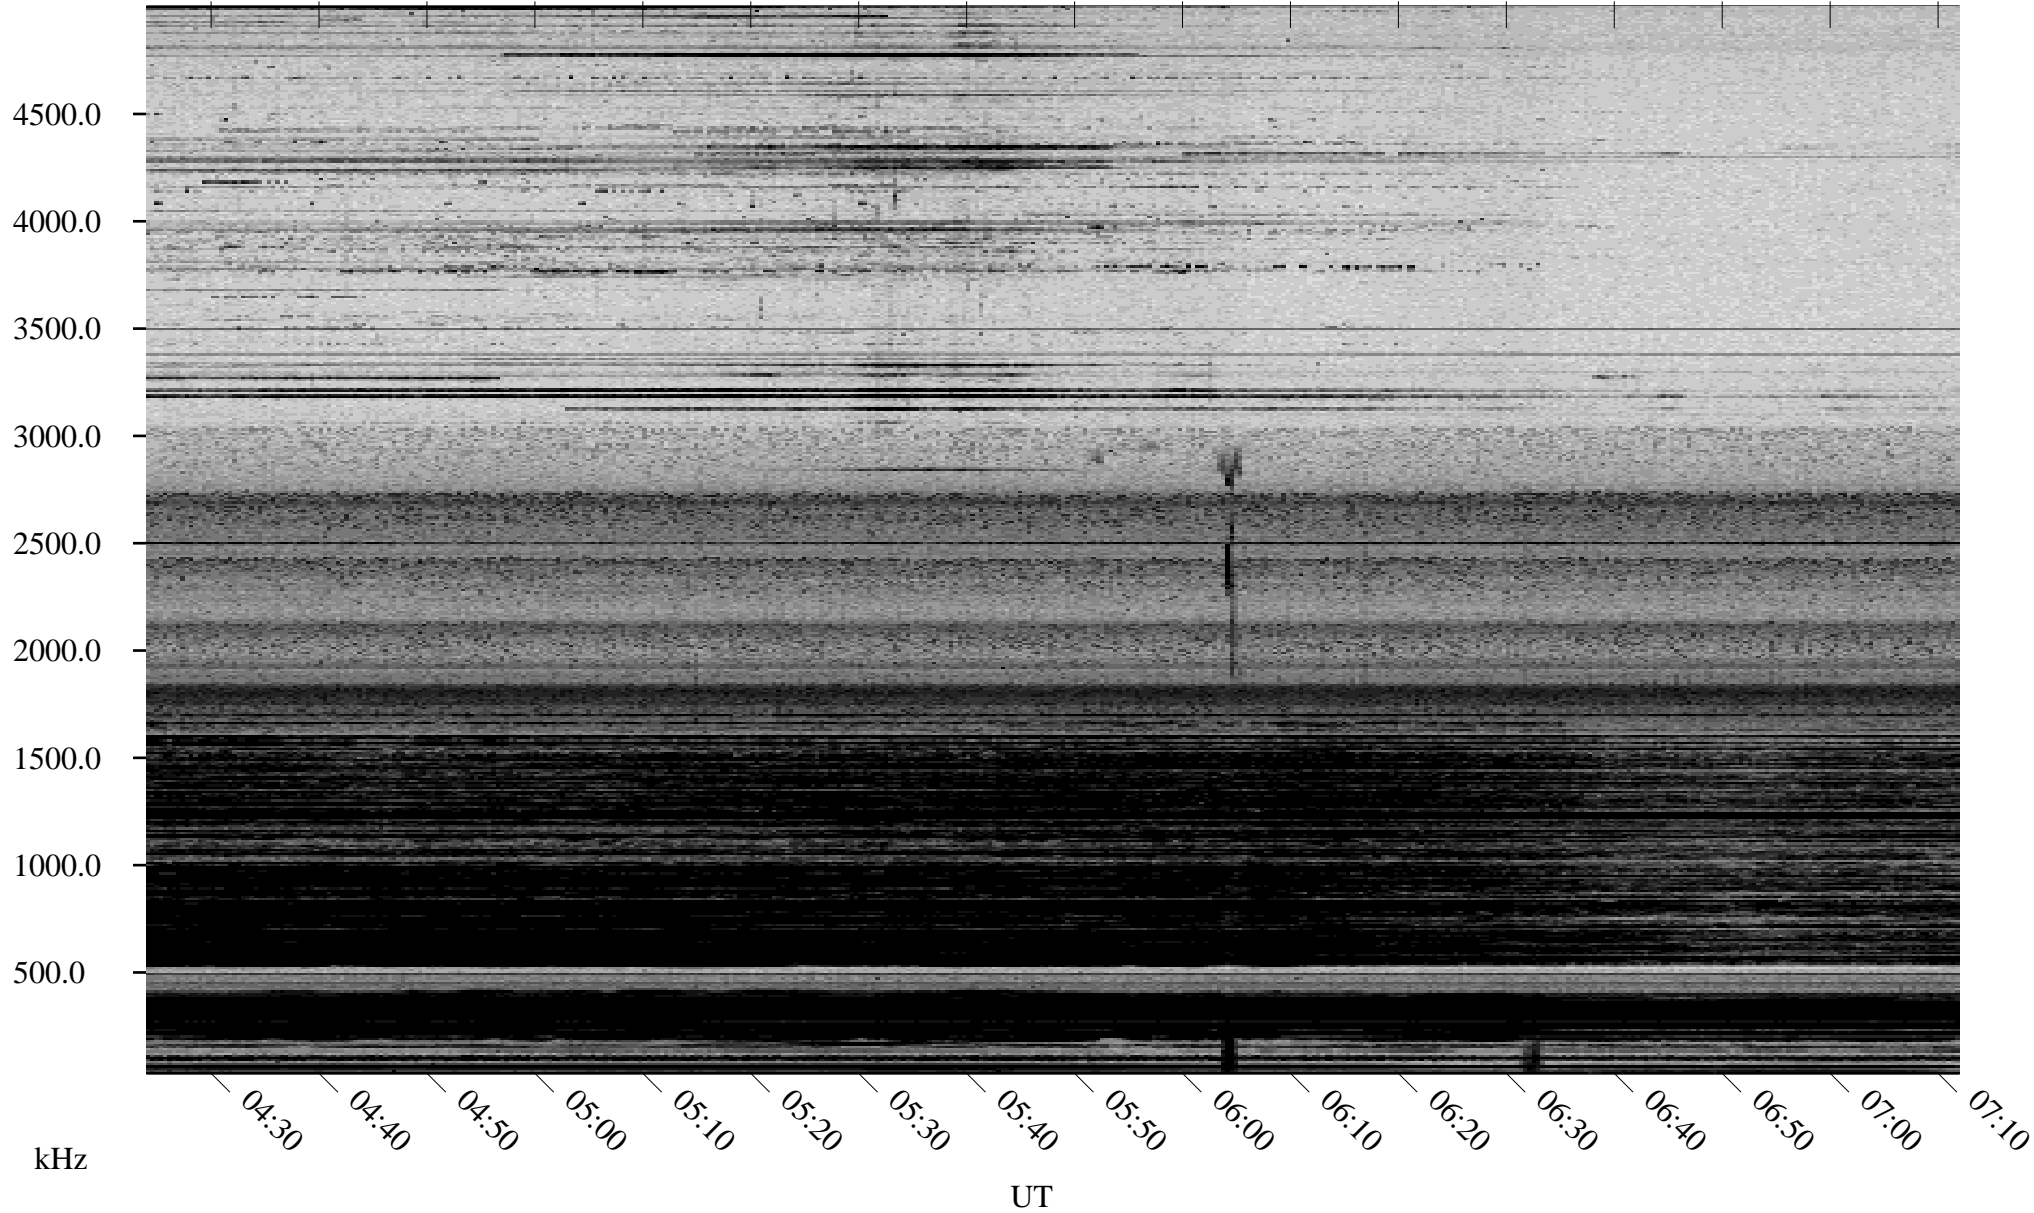

02/21/2006 Churchill, Manitoba

Linear Scale Black = 161 White = 15

ch06052l.r00m max_12

Page 1

02/21/2006 Churchill, Manitoba

Linear Scale Black = 161 White = 15

ch06052l.r00m max_12

Page 2

02/22/2006 Churchill, Manitoba

Linear Scale Black = 161 White = 15

ch06052l.r00m max_12

Page 3

02/22/2006 Churchill, Manitoba

Linear Scale Black = 161 White = 15

ch06052l.r00m max_12

Page 4

02/22/2006 Churchill, Manitoba

Linear Scale Black = 161 White = 15

ch06052l.r00m max_12

Page 5

02/22/2006 Churchill, Manitoba

Linear Scale Black = 161 White = 15

ch06052l.r00m max_12

Page 6

02/22/2006 Churchill, Manitoba

Linear Scale Black = 161 White = 15

ch06052l.r00m max_12

Page 7

02/22/2006 Churchill, Manitoba

Linear Scale Black = 161 White = 15

ch06052l.r00m max_12

Page 8