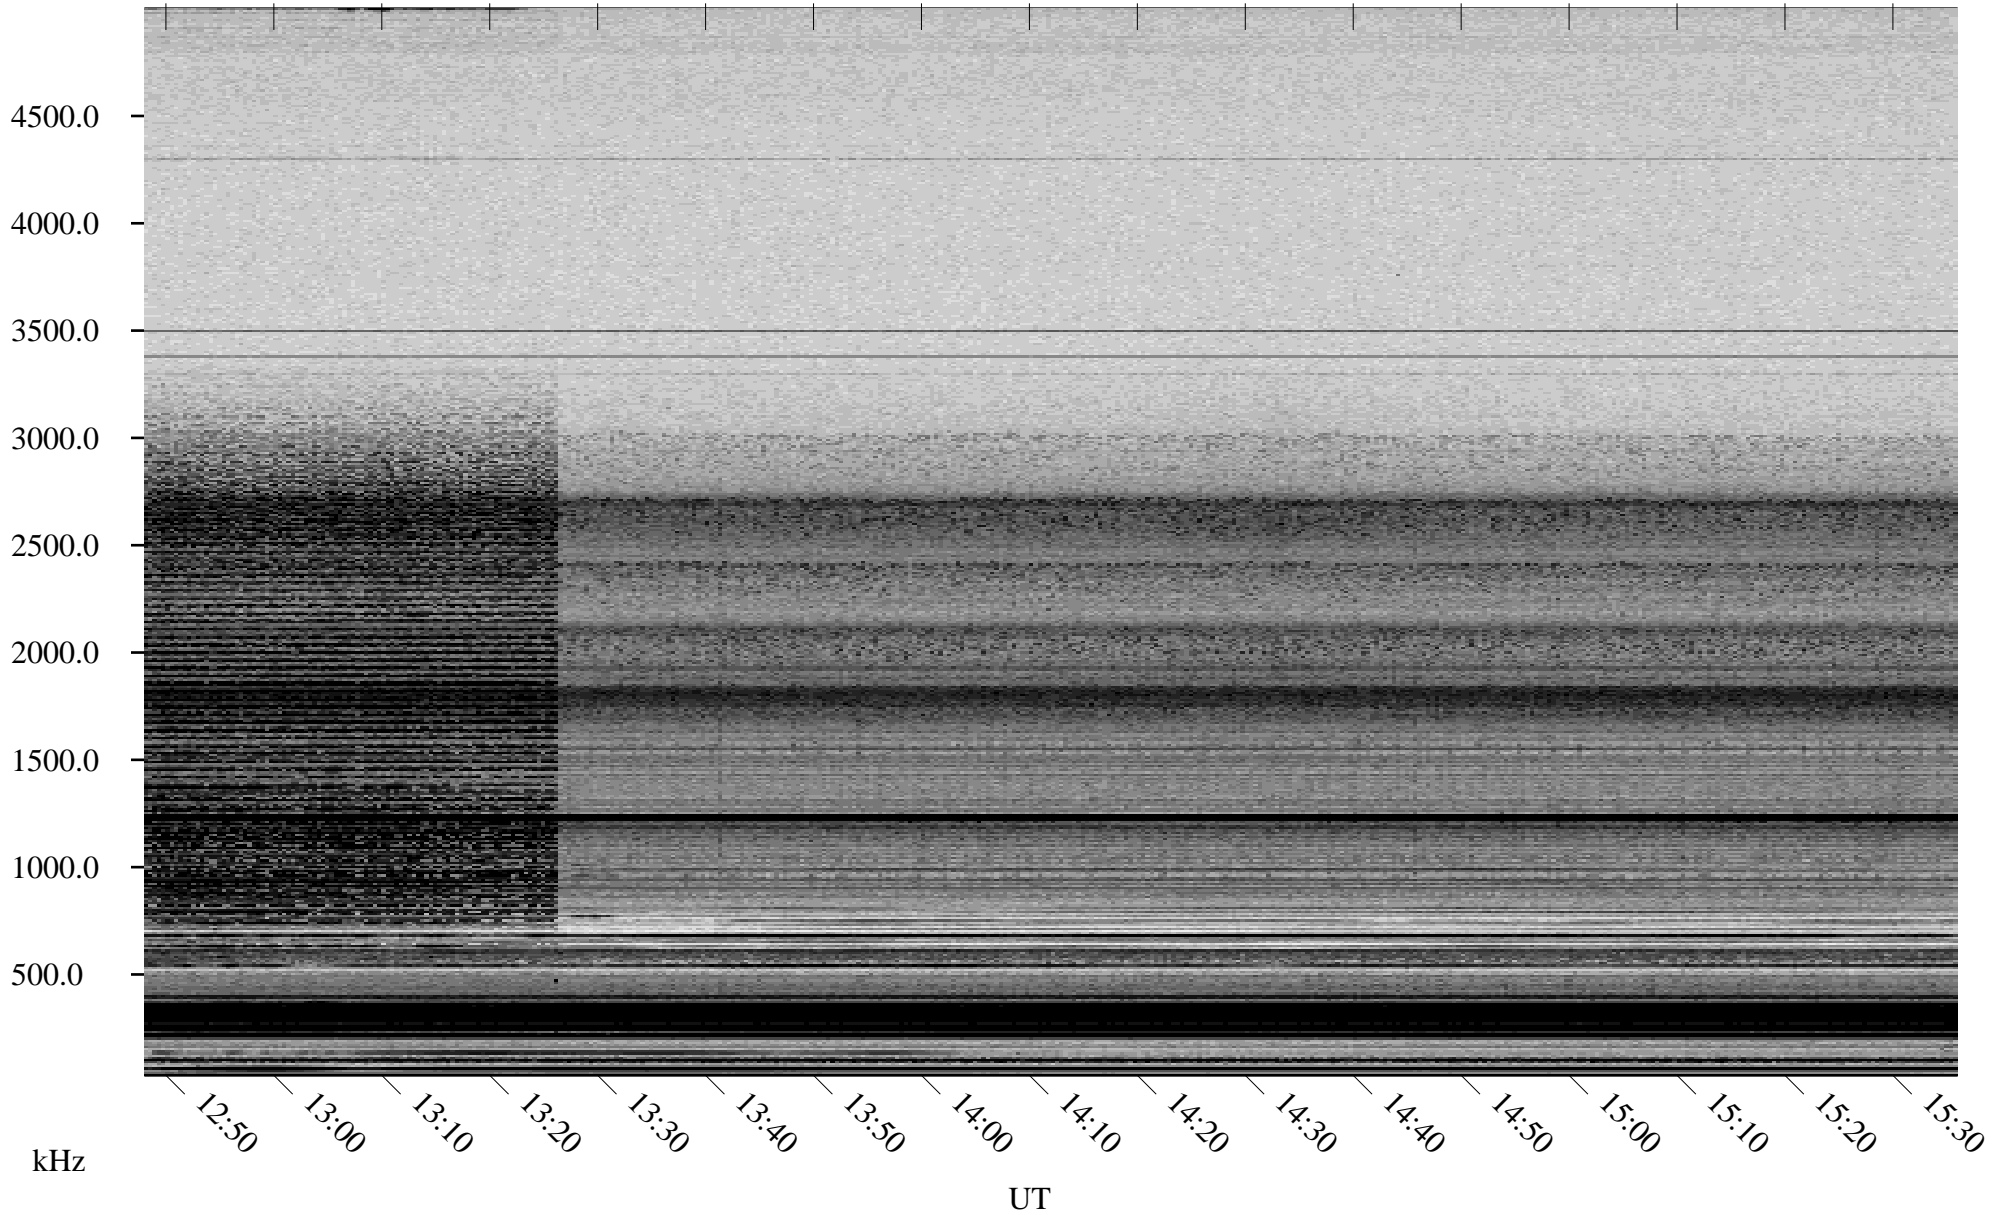

02/21/2006 Churchill, Manitoba

Linear Scale Black = 161 White = 15

ch06052l.r00m max_12

Page 1

02/21/2006 Churchill, Manitoba

Linear Scale Black = 161 White = 15

ch06052l.r00m max_12

Page 2

02/22/2006 Churchill, Manitoba

Linear Scale Black = 161 White = 15

ch06052l.r00m max_12

Page 3

02/22/2006 Churchill, Manitoba

Linear Scale Black = 161 White = 15

ch06052l.r00m max_12

Page 4

02/22/2006 Churchill, Manitoba

Linear Scale Black = 161 White = 15

ch06052l.r00m max_12

Page 5

02/22/2006 Churchill, Manitoba

Linear Scale Black = 161 White = 15

ch06052l.r00m max_12

Page 6

02/22/2006 Churchill, Manitoba

Linear Scale Black = 161 White = 15

ch06052l.r00m max_12

Page 7

02/22/2006 Churchill, Manitoba

Linear Scale Black = 161 White = 15

ch06052l.r00m max_12

Page 8