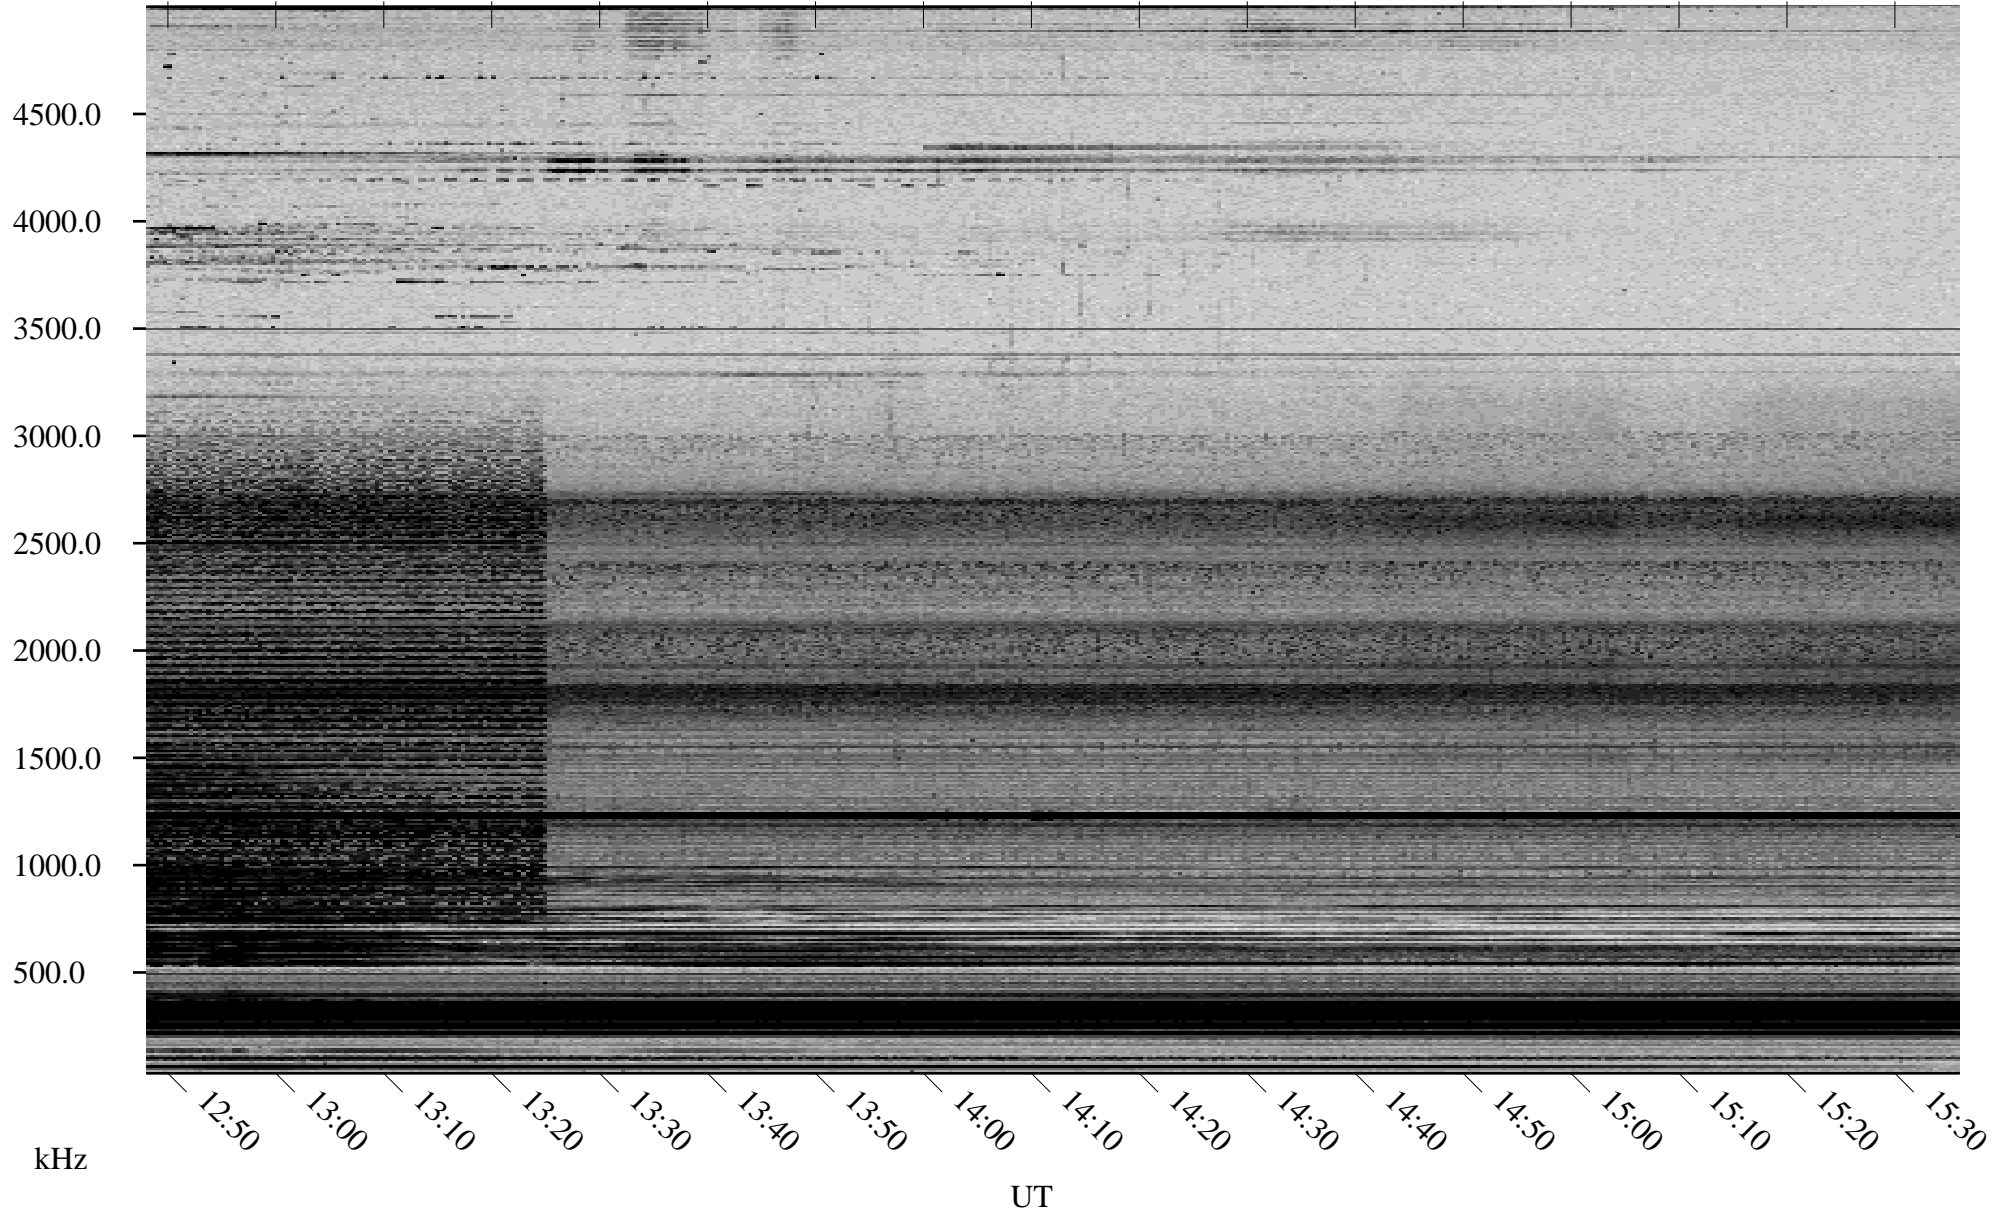

02/22/2006 Churchill, Manitoba

Linear Scale Black = 161 White = 15

ch06053l.r00m max_12

Page 1

02/22/2006 Churchill, Manitoba

Linear Scale Black = 161 White = 15

ch06053l.r00m max_12

Page 2

02/23/2006 Churchill, Manitoba

Linear Scale Black = 161 White = 15

ch06053l.r00m max_12

Page 3

02/23/2006 Churchill, Manitoba

Linear Scale Black = 161 White = 15

ch06053l.r00m max_12

Page 4

02/23/2006 Churchill, Manitoba

Linear Scale Black = 161 White = 15

ch06053l.r00m max_12

Page 5

02/23/2006 Churchill, Manitoba

Linear Scale Black = 161 White = 15

ch06053l.r00m max_12

Page 6

02/23/2006 Churchill, Manitoba

Linear Scale Black = 161 White = 15

ch06053l.r00m max_12

Page 7

02/23/2006 Churchill, Manitoba

Linear Scale Black = 161 White = 15

ch06053l.r00m max_12

Page 8