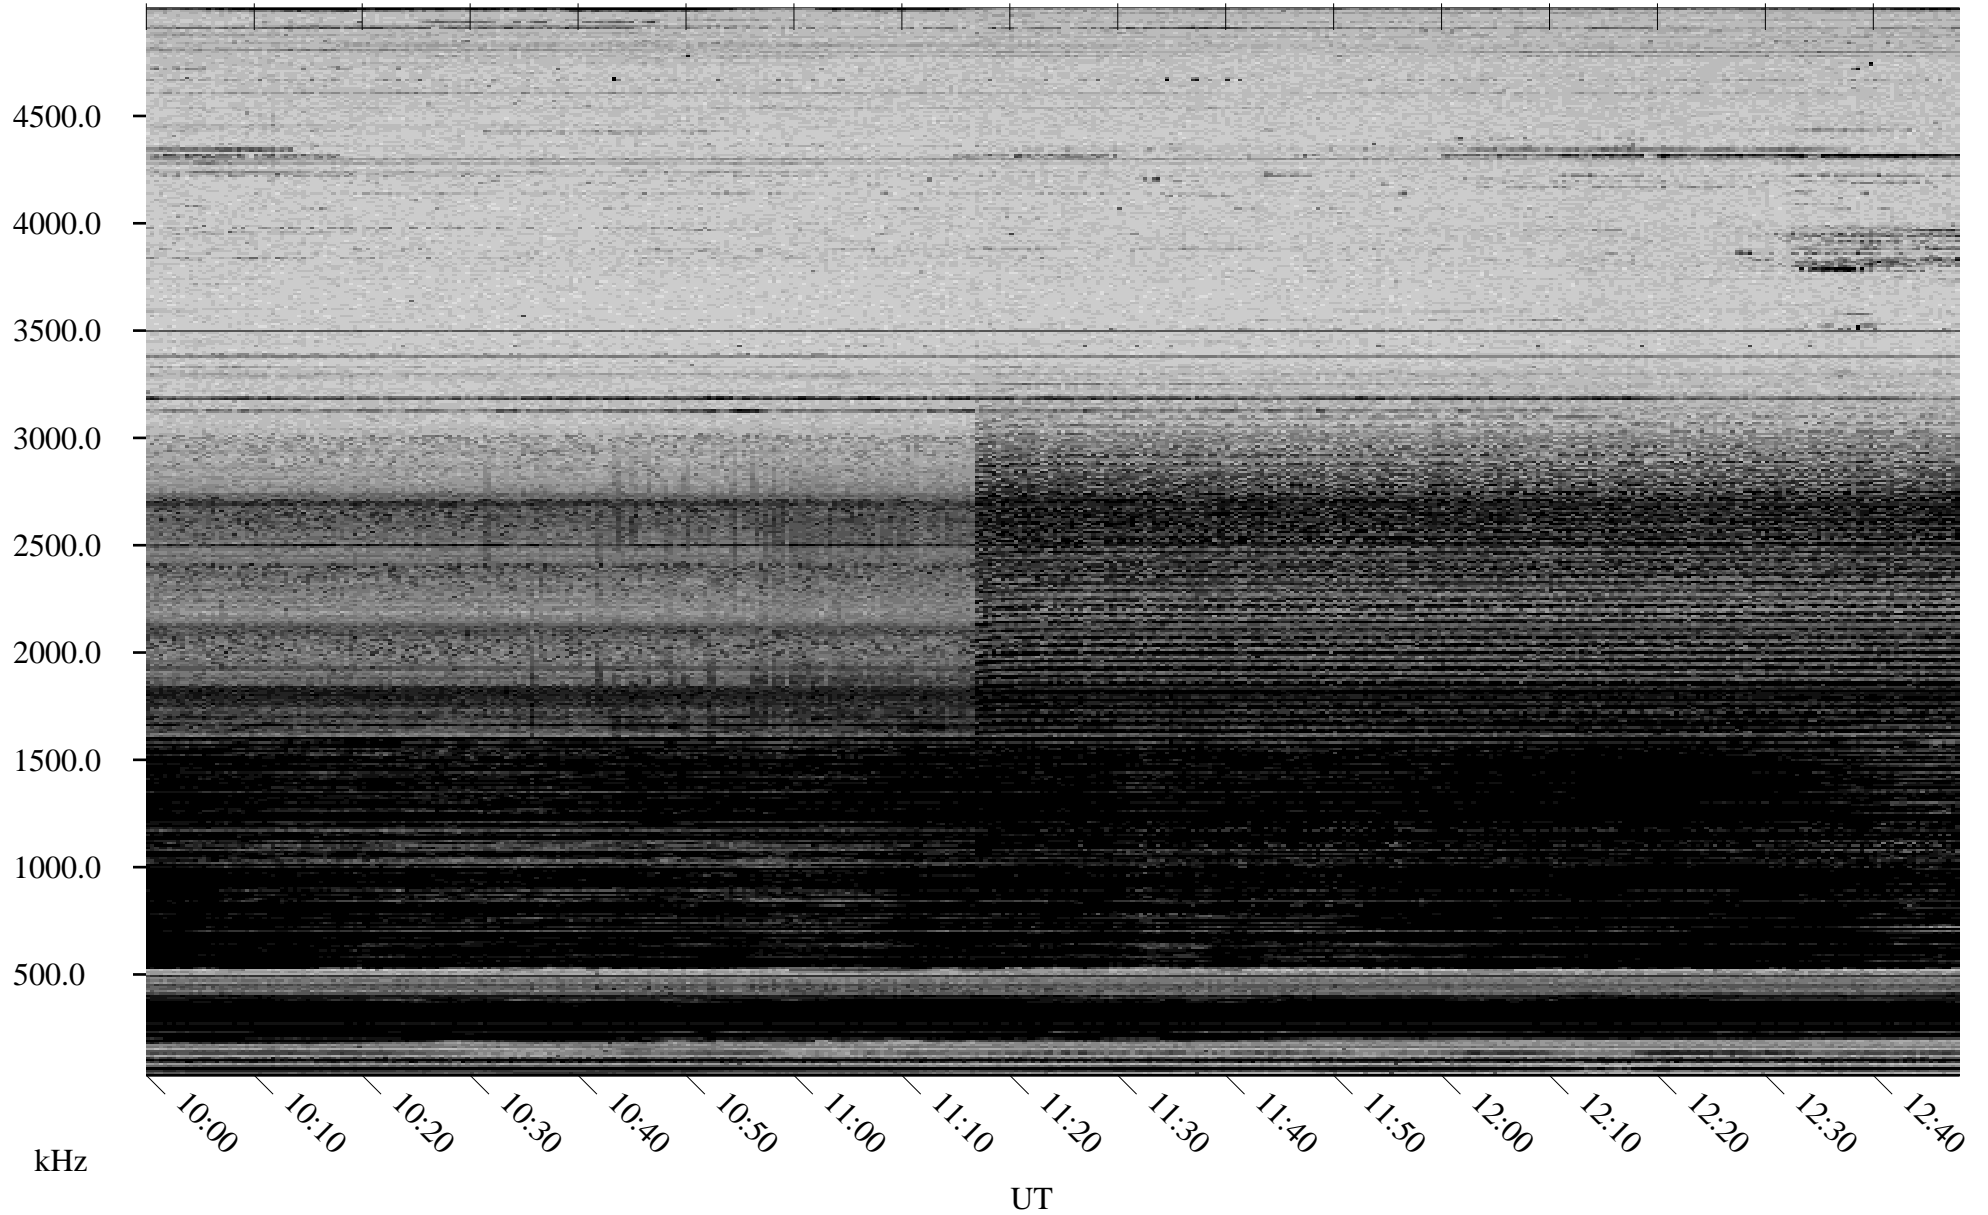

02/22/2006 Churchill, Manitoba

Linear Scale Black = 161 White = 15

ch06053l.r00m max_12

Page 1

02/22/2006 Churchill, Manitoba

Linear Scale Black = 161 White = 15

ch06053l.r00m max_12

Page 2

02/23/2006 Churchill, Manitoba

Linear Scale Black = 161 White = 15

ch06053l.r00m max_12

Page 3

02/23/2006 Churchill, Manitoba

Linear Scale Black = 161 White = 15

ch06053l.r00m max_12

Page 4

02/23/2006 Churchill, Manitoba

Linear Scale Black = 161 White = 15

ch06053l.r00m max_12

Page 5

02/23/2006 Churchill, Manitoba

Linear Scale Black = 161 White = 15

ch06053l.r00m max_12

Page 6

02/23/2006 Churchill, Manitoba

Linear Scale Black = 161 White = 15

ch06053l.r00m max_12

Page 7

02/23/2006 Churchill, Manitoba

Linear Scale Black = 161 White = 15

ch06053l.r00m max_12

Page 8