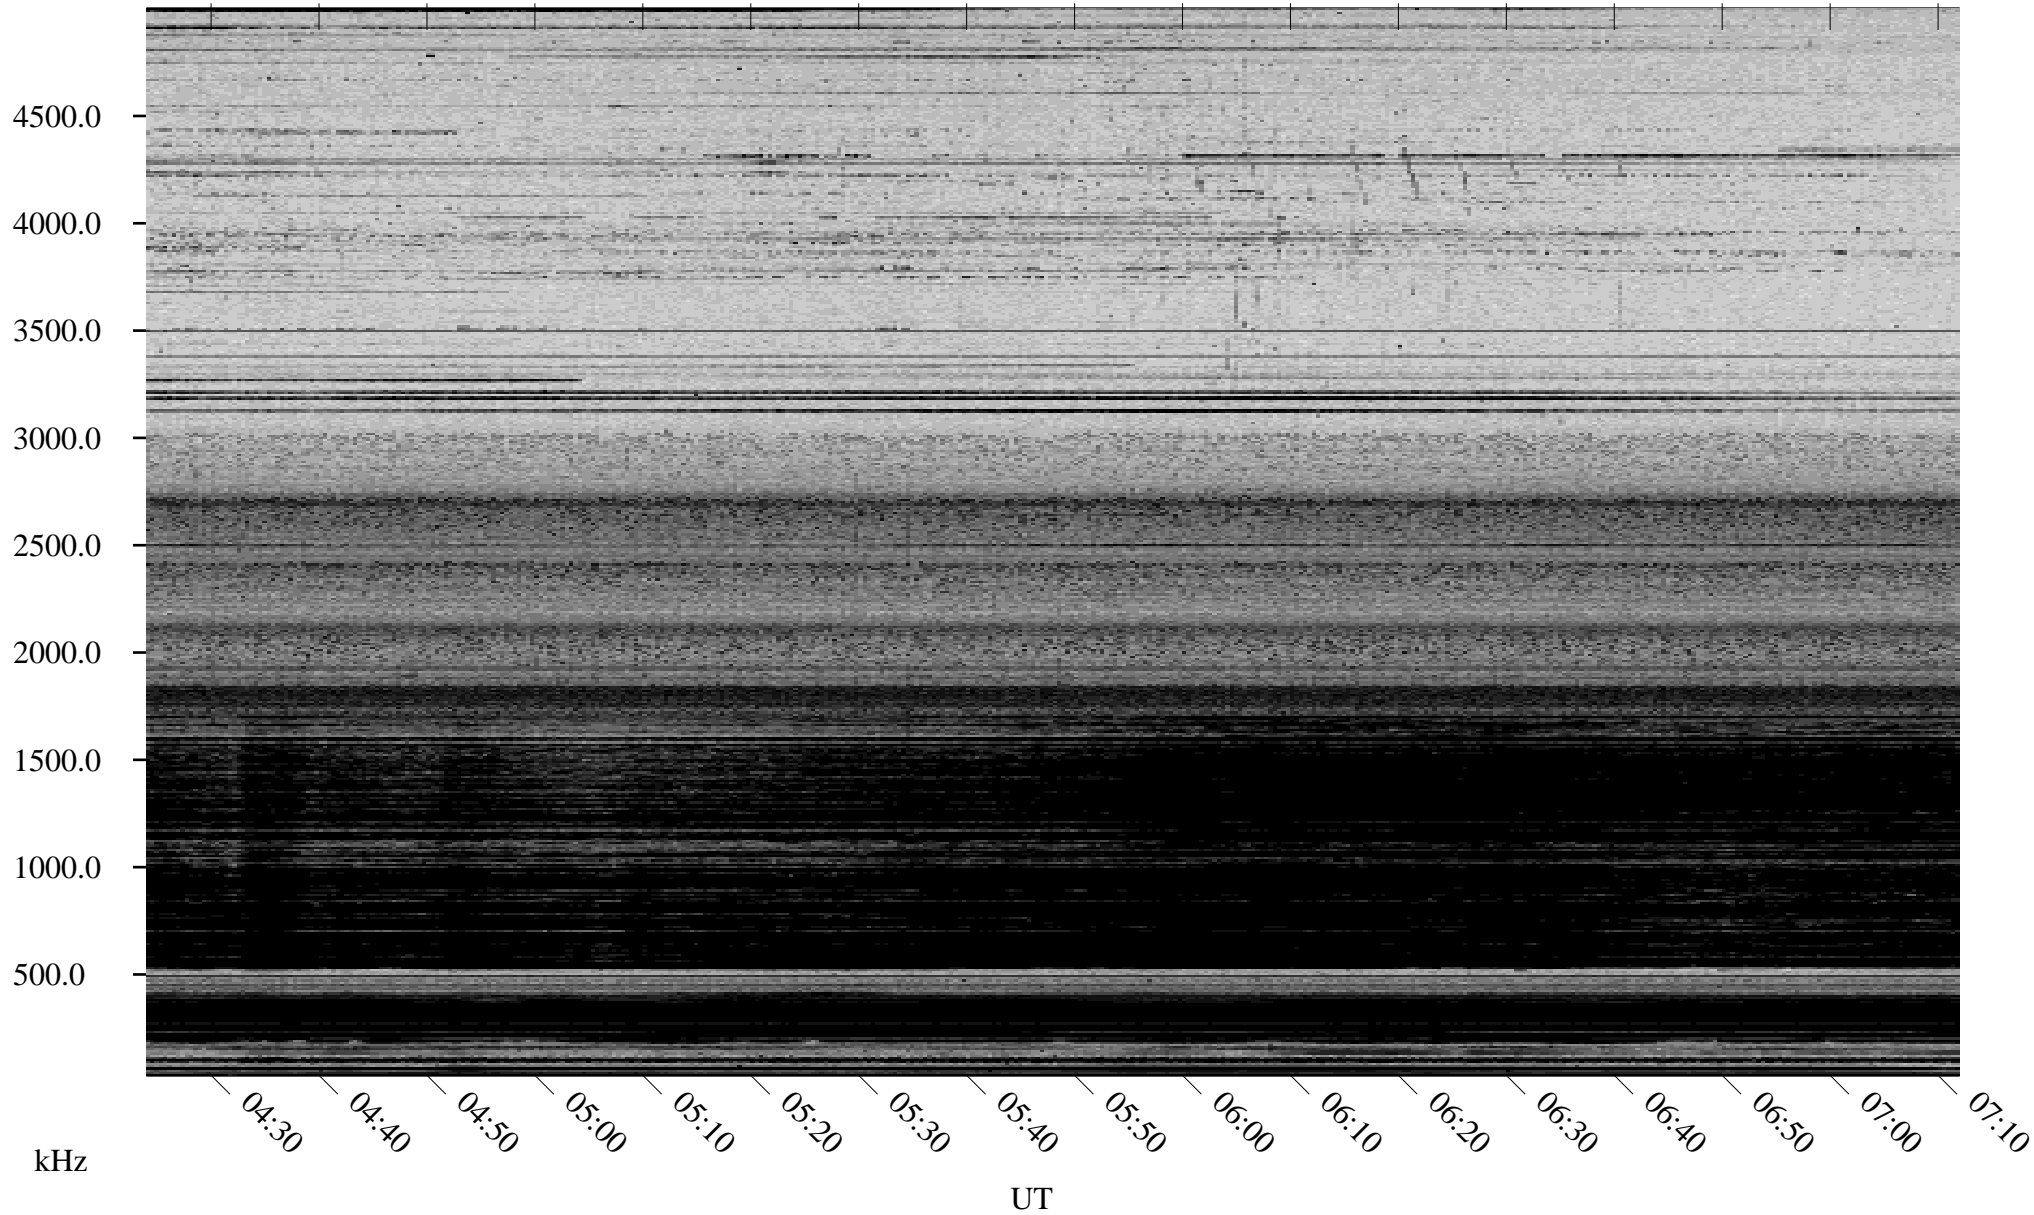

02/22/2006 Churchill, Manitoba

Linear Scale Black = 161 White = 15

ch06053l.r00m max_12

Page 1

02/22/2006 Churchill, Manitoba

Linear Scale Black = 161 White = 15

ch06053l.r00m max_12

Page 2

02/23/2006 Churchill, Manitoba

Linear Scale Black = 161 White = 15

ch06053l.r00m max_12

Page 3

02/23/2006 Churchill, Manitoba

Linear Scale Black = 161 White = 15

ch06053l.r00m max_12

Page 4

02/23/2006 Churchill, Manitoba

Linear Scale Black = 161 White = 15

ch06053l.r00m max_12

Page 5

02/23/2006 Churchill, Manitoba

Linear Scale Black = 161 White = 15

ch06053l.r00m max_12

Page 6

02/23/2006 Churchill, Manitoba

Linear Scale Black = 161 White = 15

ch06053l.r00m max_12

Page 7

02/23/2006 Churchill, Manitoba

Linear Scale Black = 161 White = 15

ch06053l.r00m max_12

Page 8