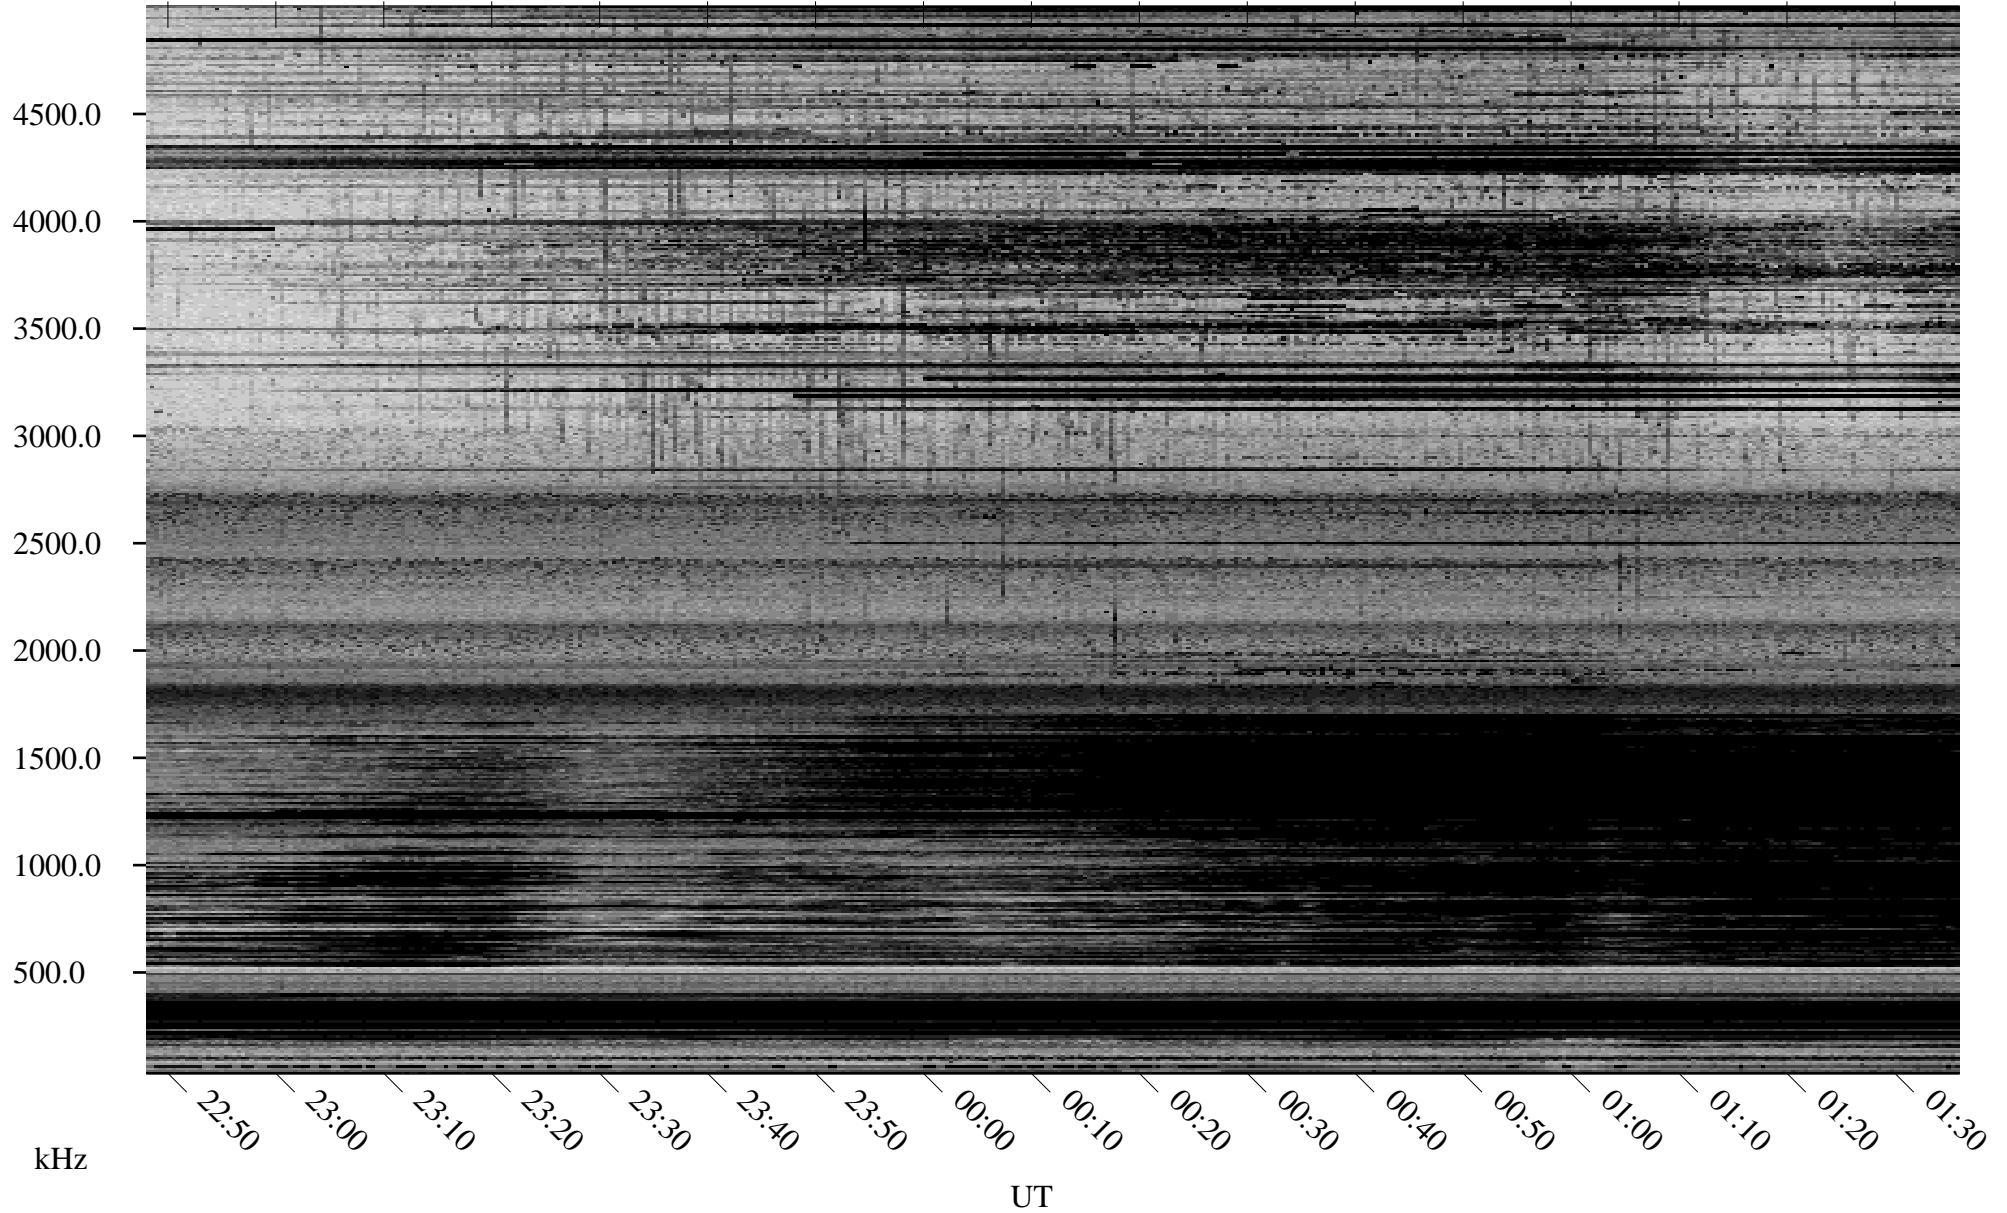

02/23/2006 Churchill, Manitoba

Linear Scale Black = 161 White = 15

ch06054l.r00m max_12

Page 1

02/23/2006 Churchill, Manitoba

Linear Scale Black = 161 White = 15

ch06054l.r00m max_12

Page 2

02/24/2006 Churchill, Manitoba

Linear Scale Black = 161 White = 15

ch06054l.r00m max_12

Page 3

02/24/2006 Churchill, Manitoba

Linear Scale Black = 161 White = 15

ch06054l.r00m max_12

Page 4

02/24/2006 Churchill, Manitoba

Linear Scale Black = 161 White = 15

ch06054l.r00m max_12

Page 5

02/24/2006 Churchill, Manitoba

Linear Scale Black = 161 White = 15

ch06054l.r00m max_12

Page 6

02/24/2006 Churchill, Manitoba

Linear Scale Black = 161 White = 15

ch06054l.r00m max_12

Page 7

02/24/2006 Churchill, Manitoba

Linear Scale Black = 161 White = 15

ch06054l.r00m max_12

Page 8