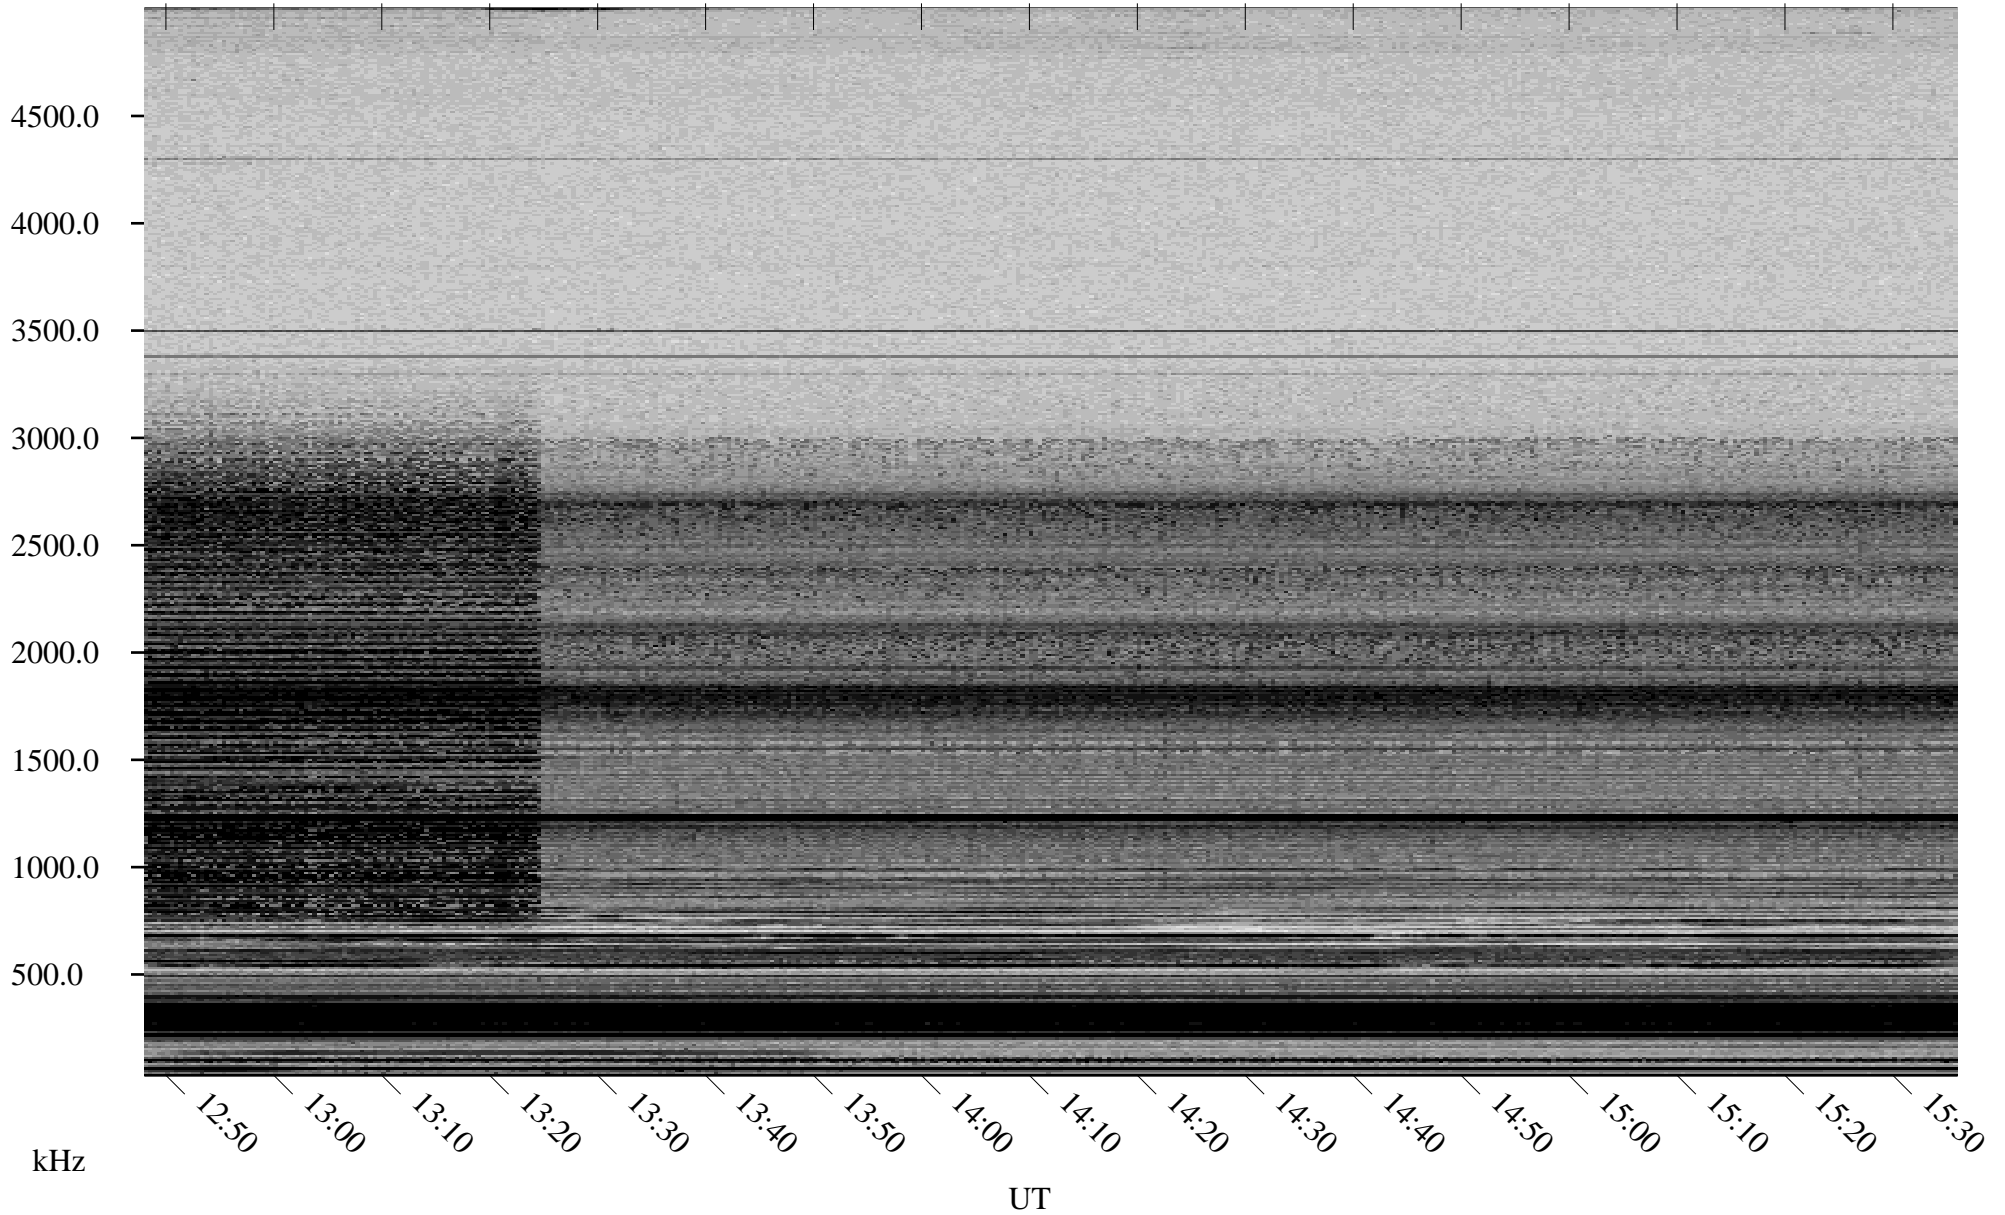

02/23/2006 Churchill, Manitoba

Linear Scale Black = 161 White = 15

ch06054l.r00m max_12

Page 1

02/23/2006 Churchill, Manitoba

Linear Scale Black = 161 White = 15

ch06054l.r00m max_12

Page 2

02/24/2006 Churchill, Manitoba

Linear Scale Black = 161 White = 15

ch06054l.r00m max_12

Page 3

02/24/2006 Churchill, Manitoba

Linear Scale Black = 161 White = 15

ch06054l.r00m max_12

Page 4

02/24/2006 Churchill, Manitoba

Linear Scale Black = 161 White = 15

ch06054l.r00m max_12

Page 5

02/24/2006 Churchill, Manitoba

Linear Scale Black = 161 White = 15

ch06054l.r00m max_12

Page 6

02/24/2006 Churchill, Manitoba

Linear Scale Black = 161 White = 15

ch06054l.r00m max_12

Page 7

02/24/2006 Churchill, Manitoba

Linear Scale Black = 161 White = 15

ch06054l.r00m max_12

Page 8