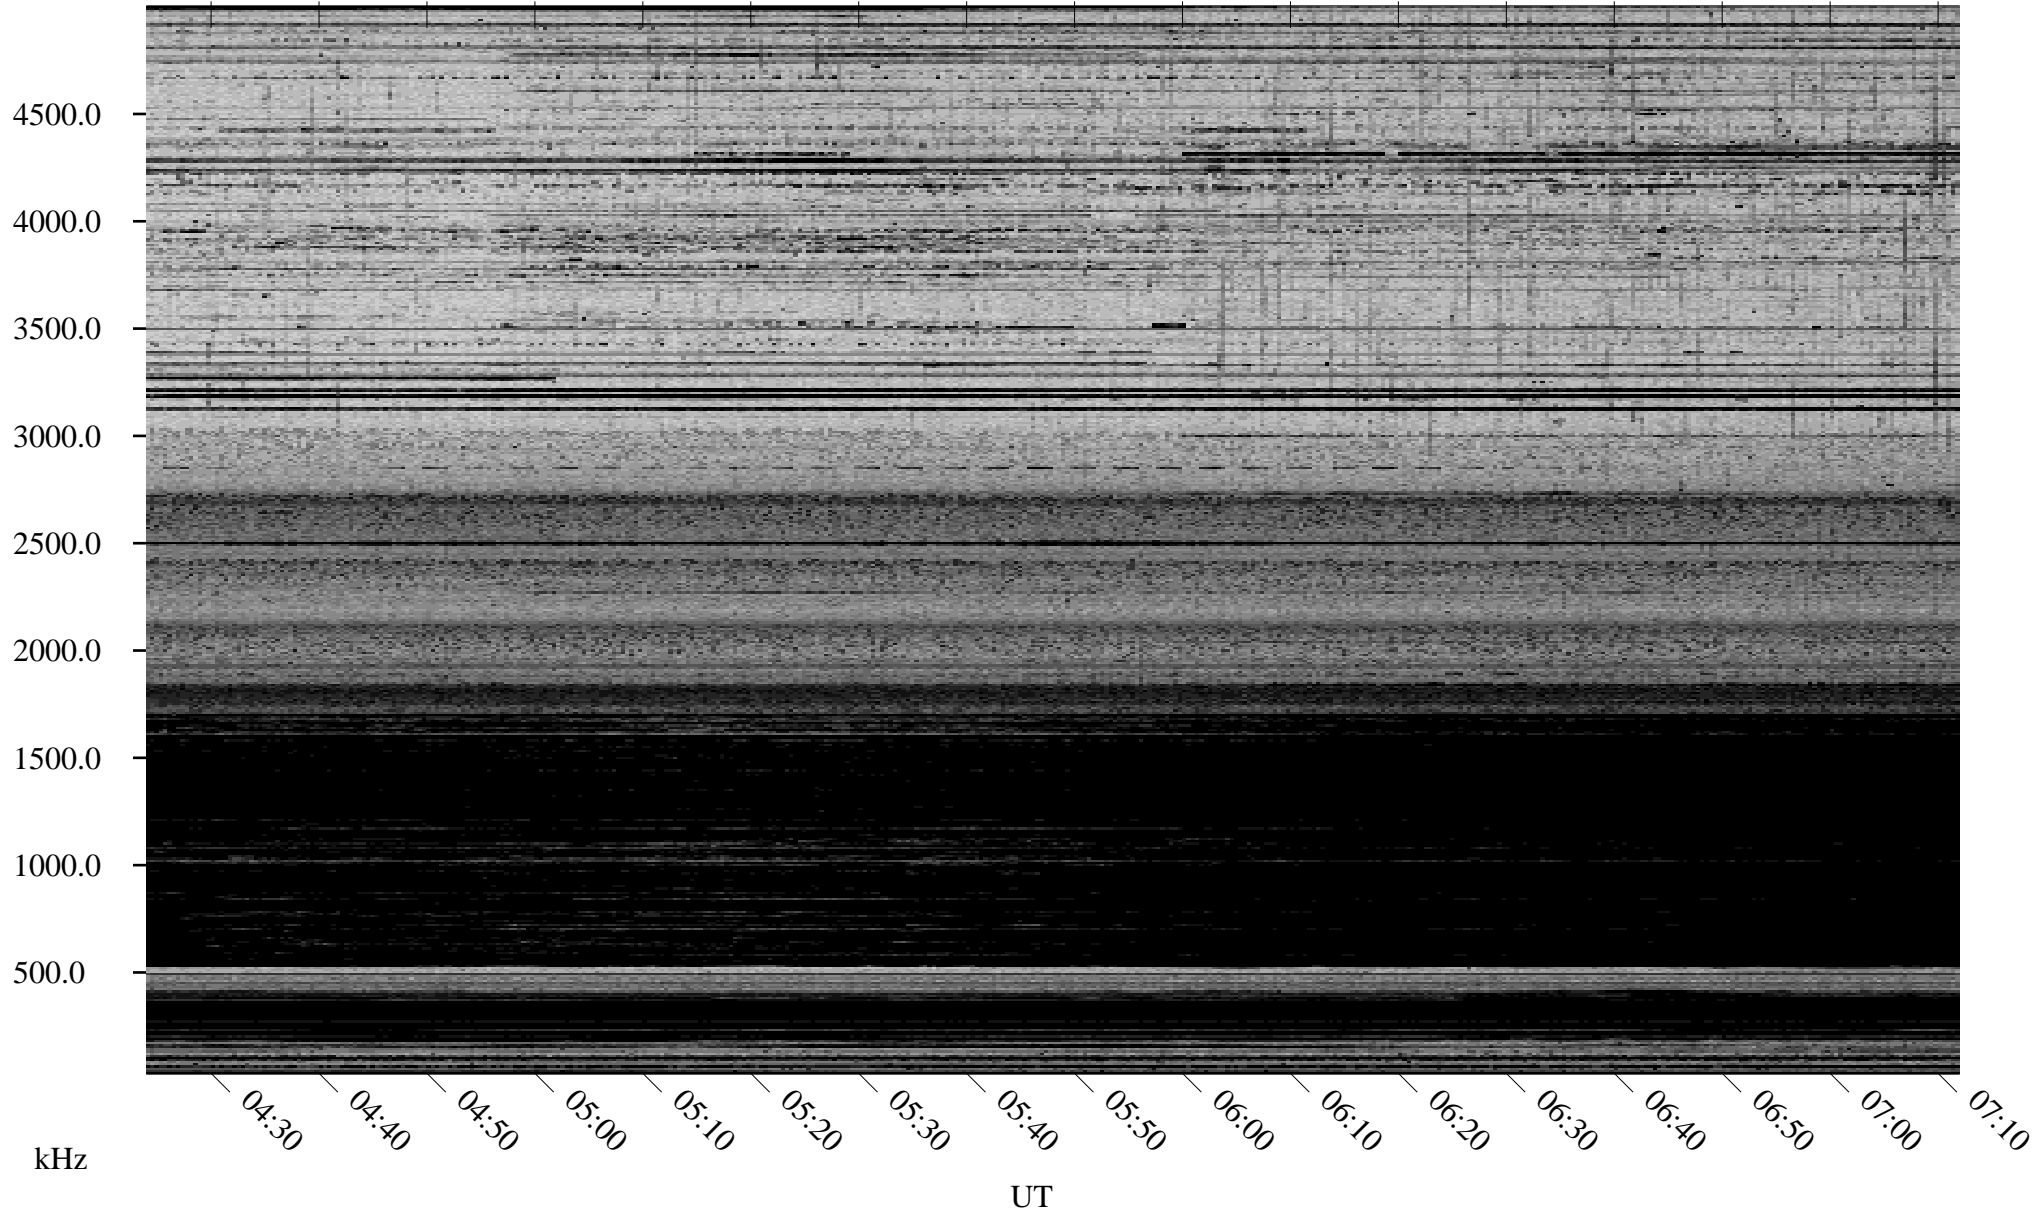

02/23/2006 Churchill, Manitoba

Linear Scale Black = 161 White = 15

ch06054l.r00m max_12

Page 1

02/23/2006 Churchill, Manitoba

Linear Scale Black = 161 White = 15

ch06054l.r00m max_12

Page 2

02/24/2006 Churchill, Manitoba

Linear Scale Black = 161 White = 15

ch06054l.r00m max_12

Page 3

02/24/2006 Churchill, Manitoba

Linear Scale Black = 161 White = 15

ch06054l.r00m max_12

Page 4

02/24/2006 Churchill, Manitoba

Linear Scale Black = 161 White = 15

ch06054l.r00m max_12

Page 5

02/24/2006 Churchill, Manitoba

Linear Scale Black = 161 White = 15

ch06054l.r00m max_12

Page 6

02/24/2006 Churchill, Manitoba

Linear Scale Black = 161 White = 15

ch06054l.r00m max_12

Page 7

02/24/2006 Churchill, Manitoba

Linear Scale Black = 161 White = 15

ch06054l.r00m max_12

Page 8