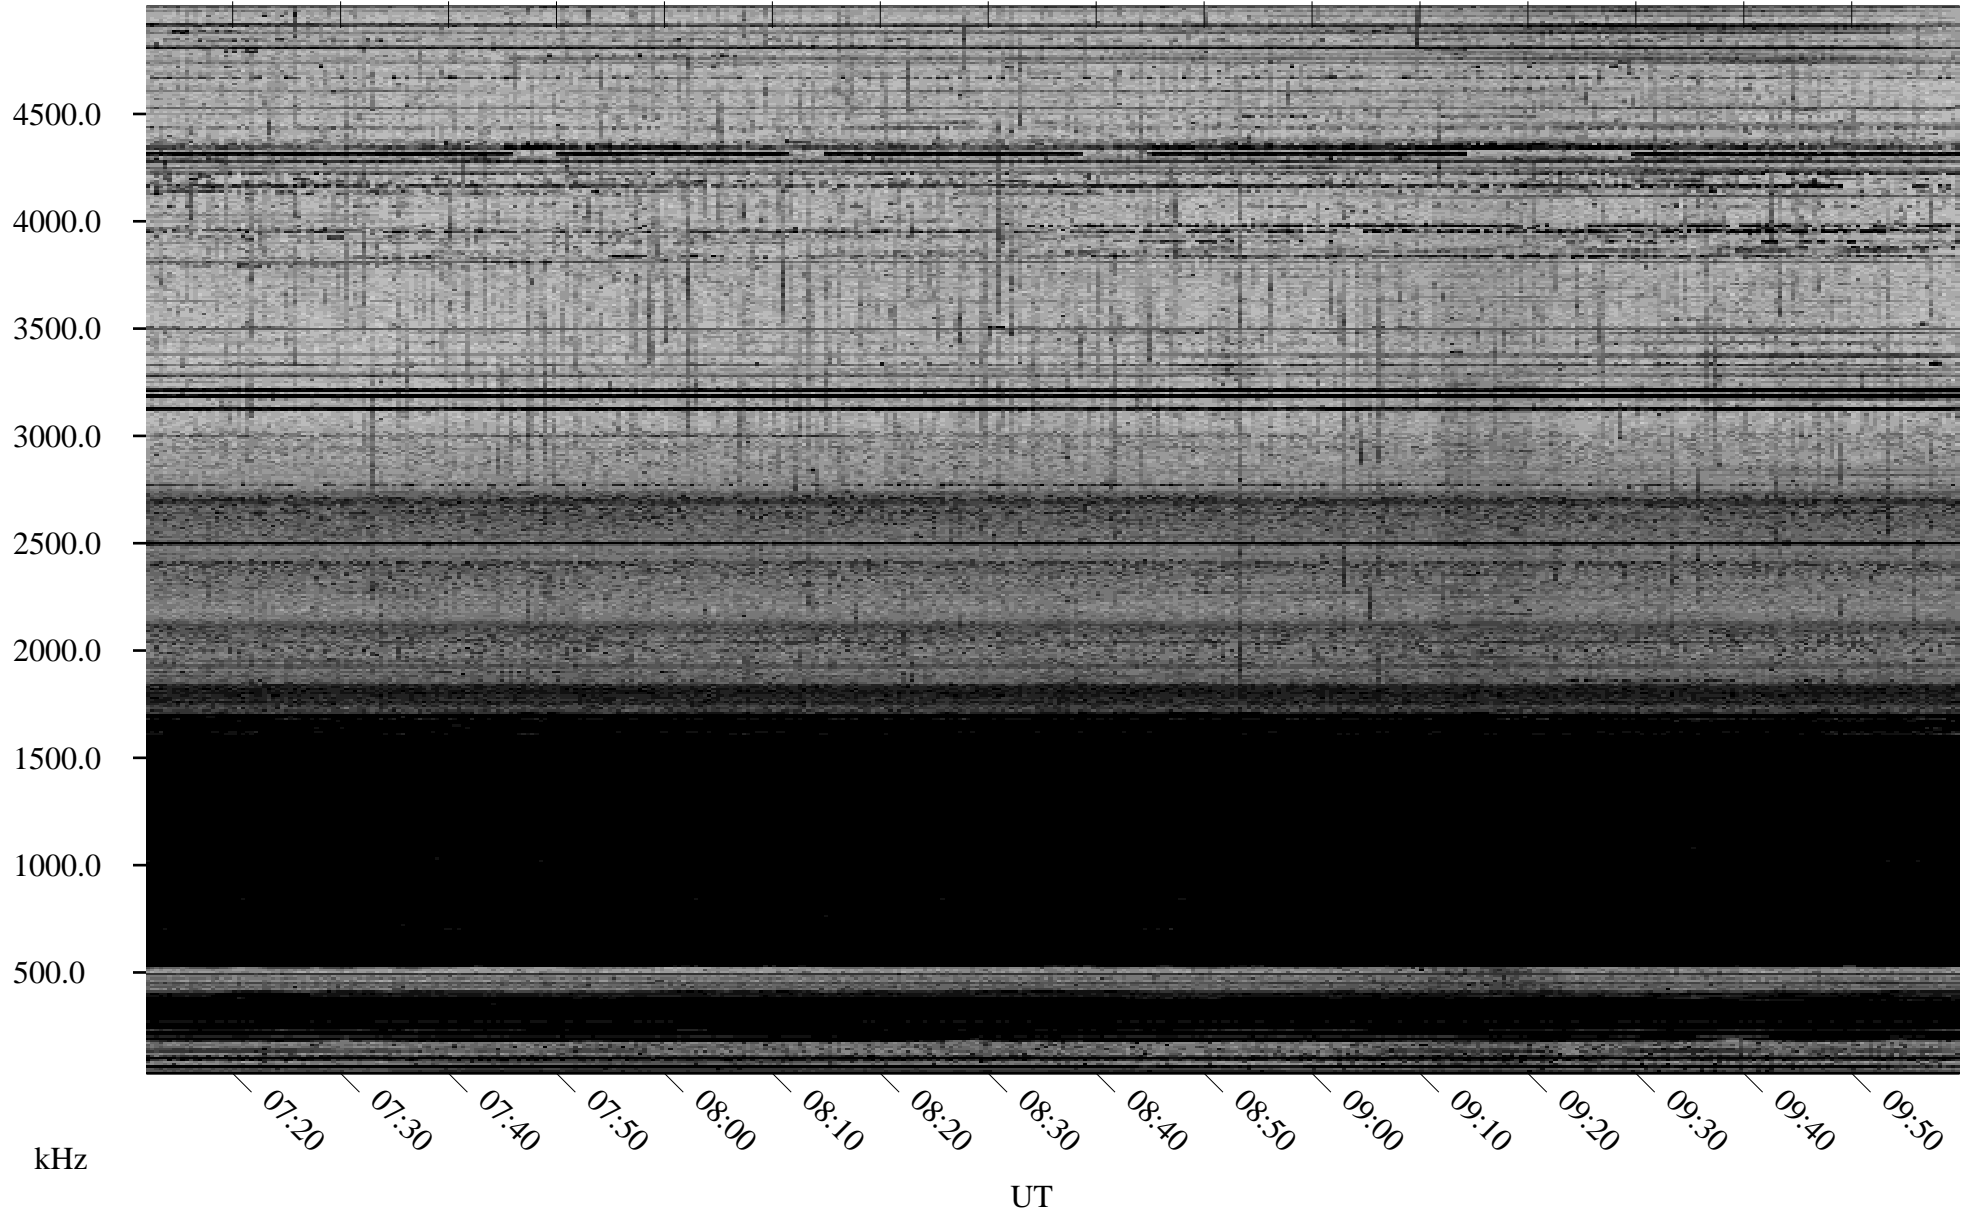

02/23/2006 Churchill, Manitoba

Linear Scale Black = 161 White = 15

ch06054l.r00m max_12

Page 1

02/23/2006 Churchill, Manitoba

Linear Scale Black = 161 White = 15

ch06054l.r00m max_12

Page 2

02/24/2006 Churchill, Manitoba

Linear Scale Black = 161 White = 15

ch06054l.r00m max_12

Page 3

02/24/2006 Churchill, Manitoba

Linear Scale Black = 161 White = 15

ch06054l.r00m max_12

Page 4

02/24/2006 Churchill, Manitoba

Linear Scale Black = 161 White = 15

ch06054l.r00m max_12

Page 5

02/24/2006 Churchill, Manitoba

Linear Scale Black = 161 White = 15

ch06054l.r00m max_12

Page 6

02/24/2006 Churchill, Manitoba

Linear Scale Black = 161 White = 15

ch06054l.r00m max_12

Page 7

02/24/2006 Churchill, Manitoba

Linear Scale Black = 161 White = 15

ch06054l.r00m max_12

Page 8