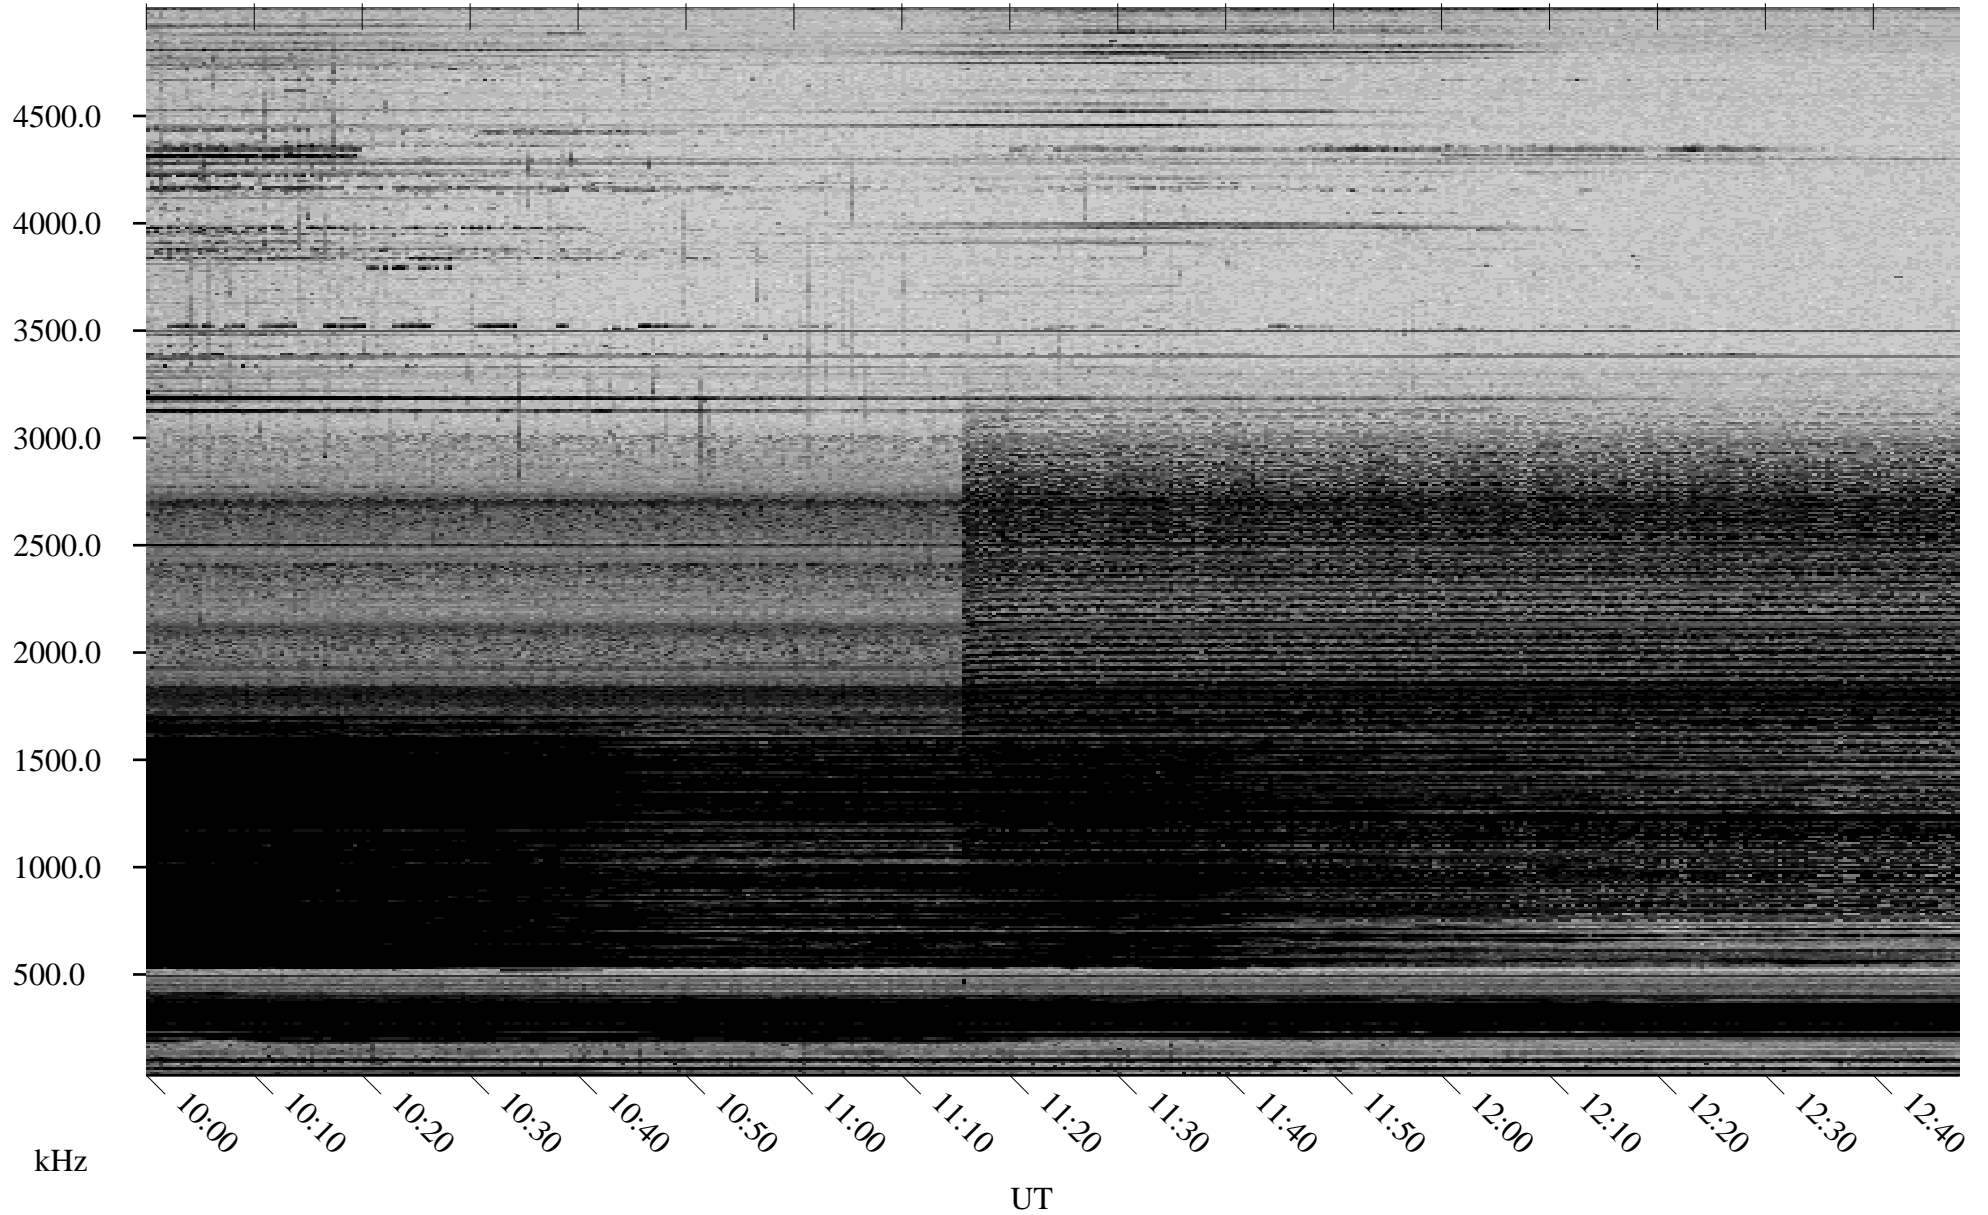

02/23/2006 Churchill, Manitoba

Linear Scale Black = 161 White = 15

ch06054l.r00m max_12

Page 1

02/23/2006 Churchill, Manitoba

Linear Scale Black = 161 White = 15

ch06054l.r00m max_12

Page 2

02/24/2006 Churchill, Manitoba

Linear Scale Black = 161 White = 15

ch06054l.r00m max_12

Page 3

02/24/2006 Churchill, Manitoba

Linear Scale Black = 161 White = 15

ch06054l.r00m max_12

Page 4

02/24/2006 Churchill, Manitoba

Linear Scale Black = 161 White = 15

ch06054l.r00m max_12

Page 5

02/24/2006 Churchill, Manitoba

Linear Scale Black = 161 White = 15

ch06054l.r00m max_12

Page 6

02/24/2006 Churchill, Manitoba

Linear Scale Black = 161 White = 15

ch06054l.r00m max_12

Page 7

02/24/2006 Churchill, Manitoba

Linear Scale Black = 161 White = 15

ch06054l.r00m max_12

Page 8