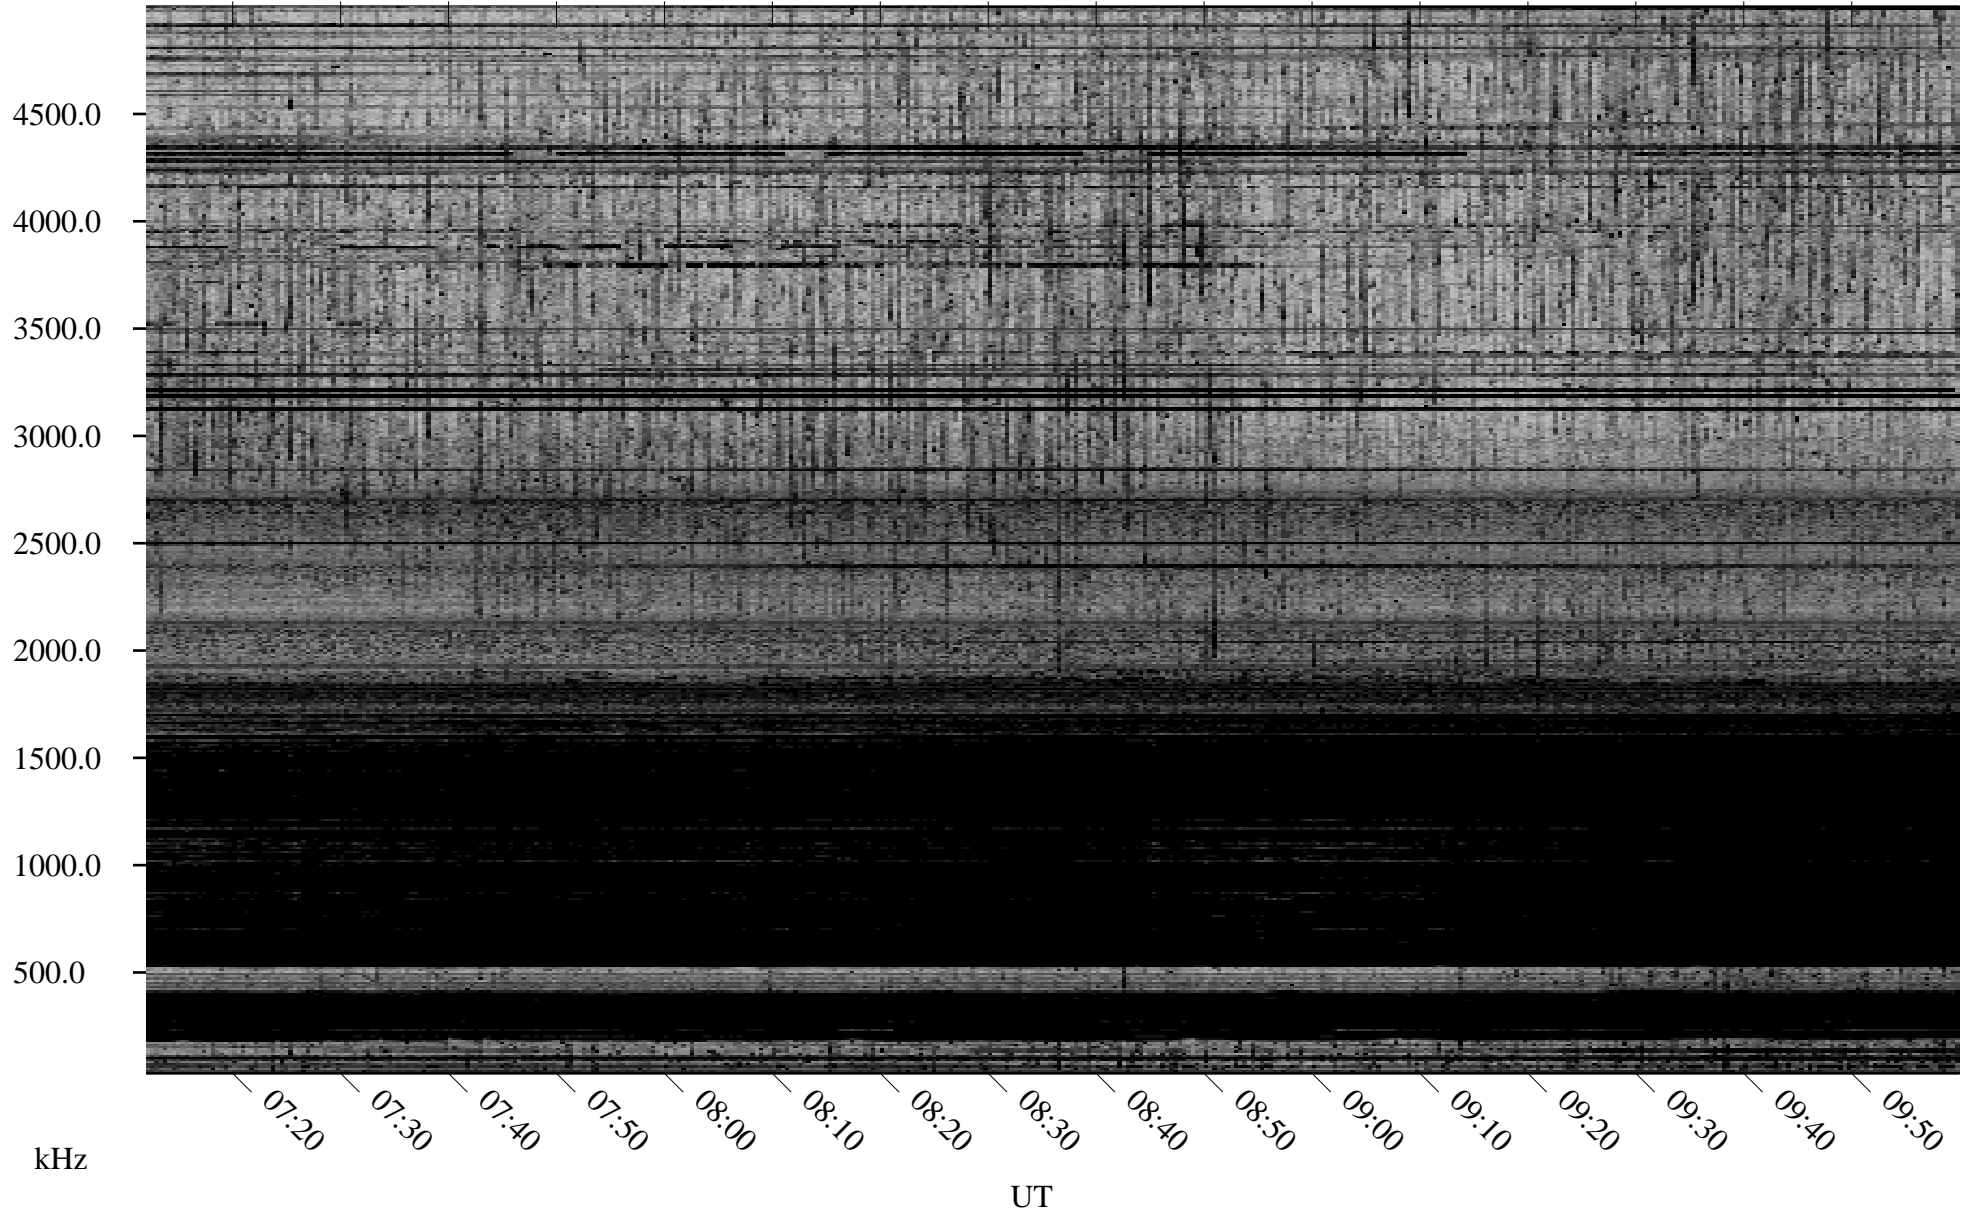

# 02/25/2006 Churchill, Manitoba

Linear Scale    Black = 161    White = 15

ch060551.r00m max\_12

Page 3

# 02/25/2006 Churchill, Manitoba

Linear Scale    Black = 161    White = 15

ch060551.r00m max\_12

Page 4

# 02/25/2006 Churchill, Manitoba

Linear Scale    Black = 161    White = 15

ch060551.r00m max\_12

Page 5

# 02/25/2006 Churchill, Manitoba

Linear Scale    Black = 161    White = 15

ch060551.r00m max\_12

Page 6

02/25/2006 Churchill, Manitoba

Linear Scale Black = 161 White = 15

ch060551.r00m max\_12

Page 7