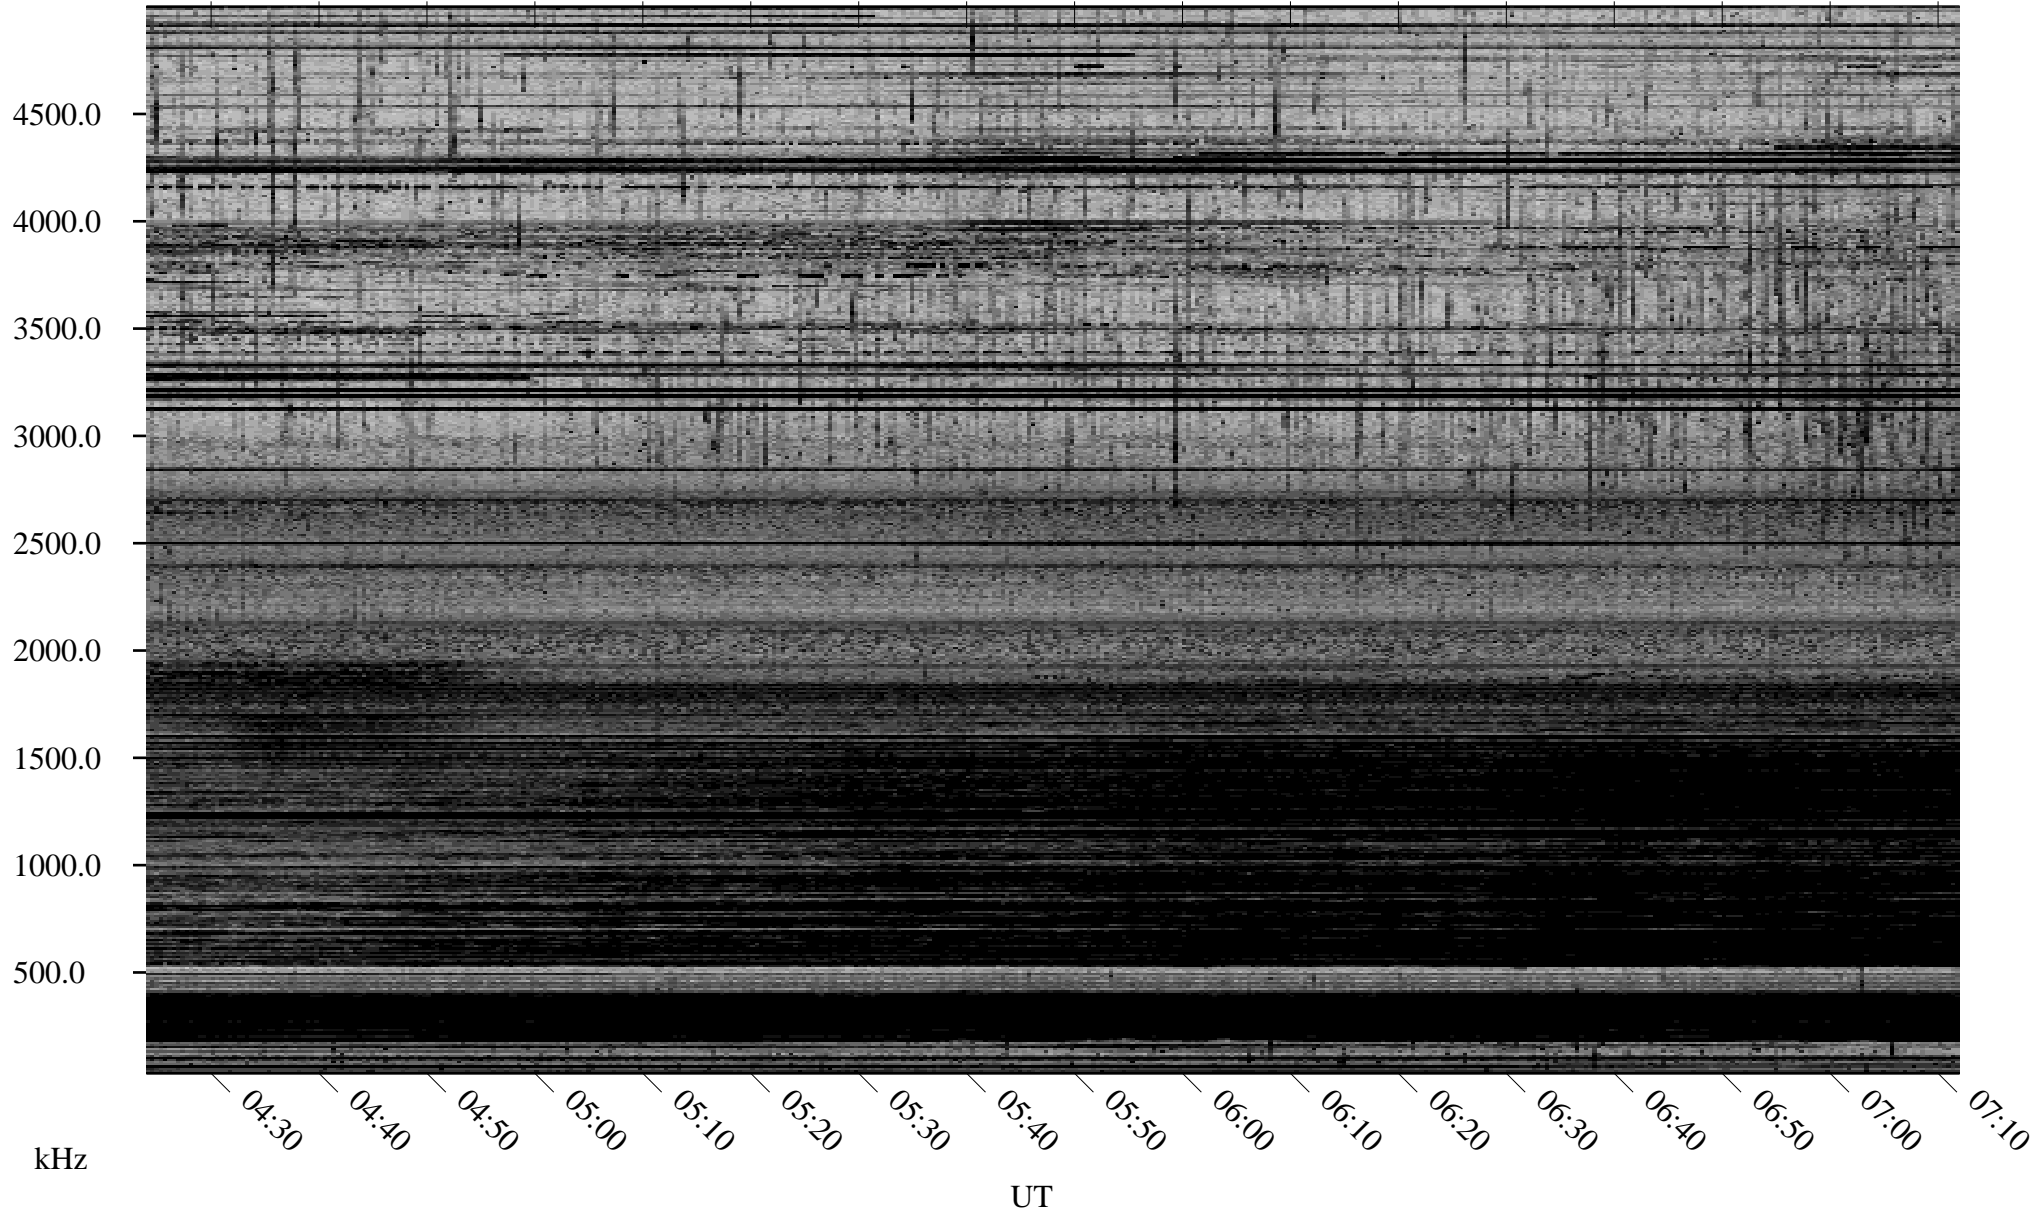

# 02/24/2006 Churchill, Manitoba

Linear Scale    Black = 161    White = 15

ch060551.r00m max\_12

Page 1

# 02/24/2006 Churchill, Manitoba

Linear Scale    Black = 161    White = 15

ch060551.r00m max\_12

Page 2

# 02/25/2006 Churchill, Manitoba

Linear Scale    Black = 161    White = 15

ch060551.r00m max\_12

Page 3

# 02/25/2006 Churchill, Manitoba

Linear Scale    Black = 161    White = 15

ch060551.r00m max\_12

Page 4