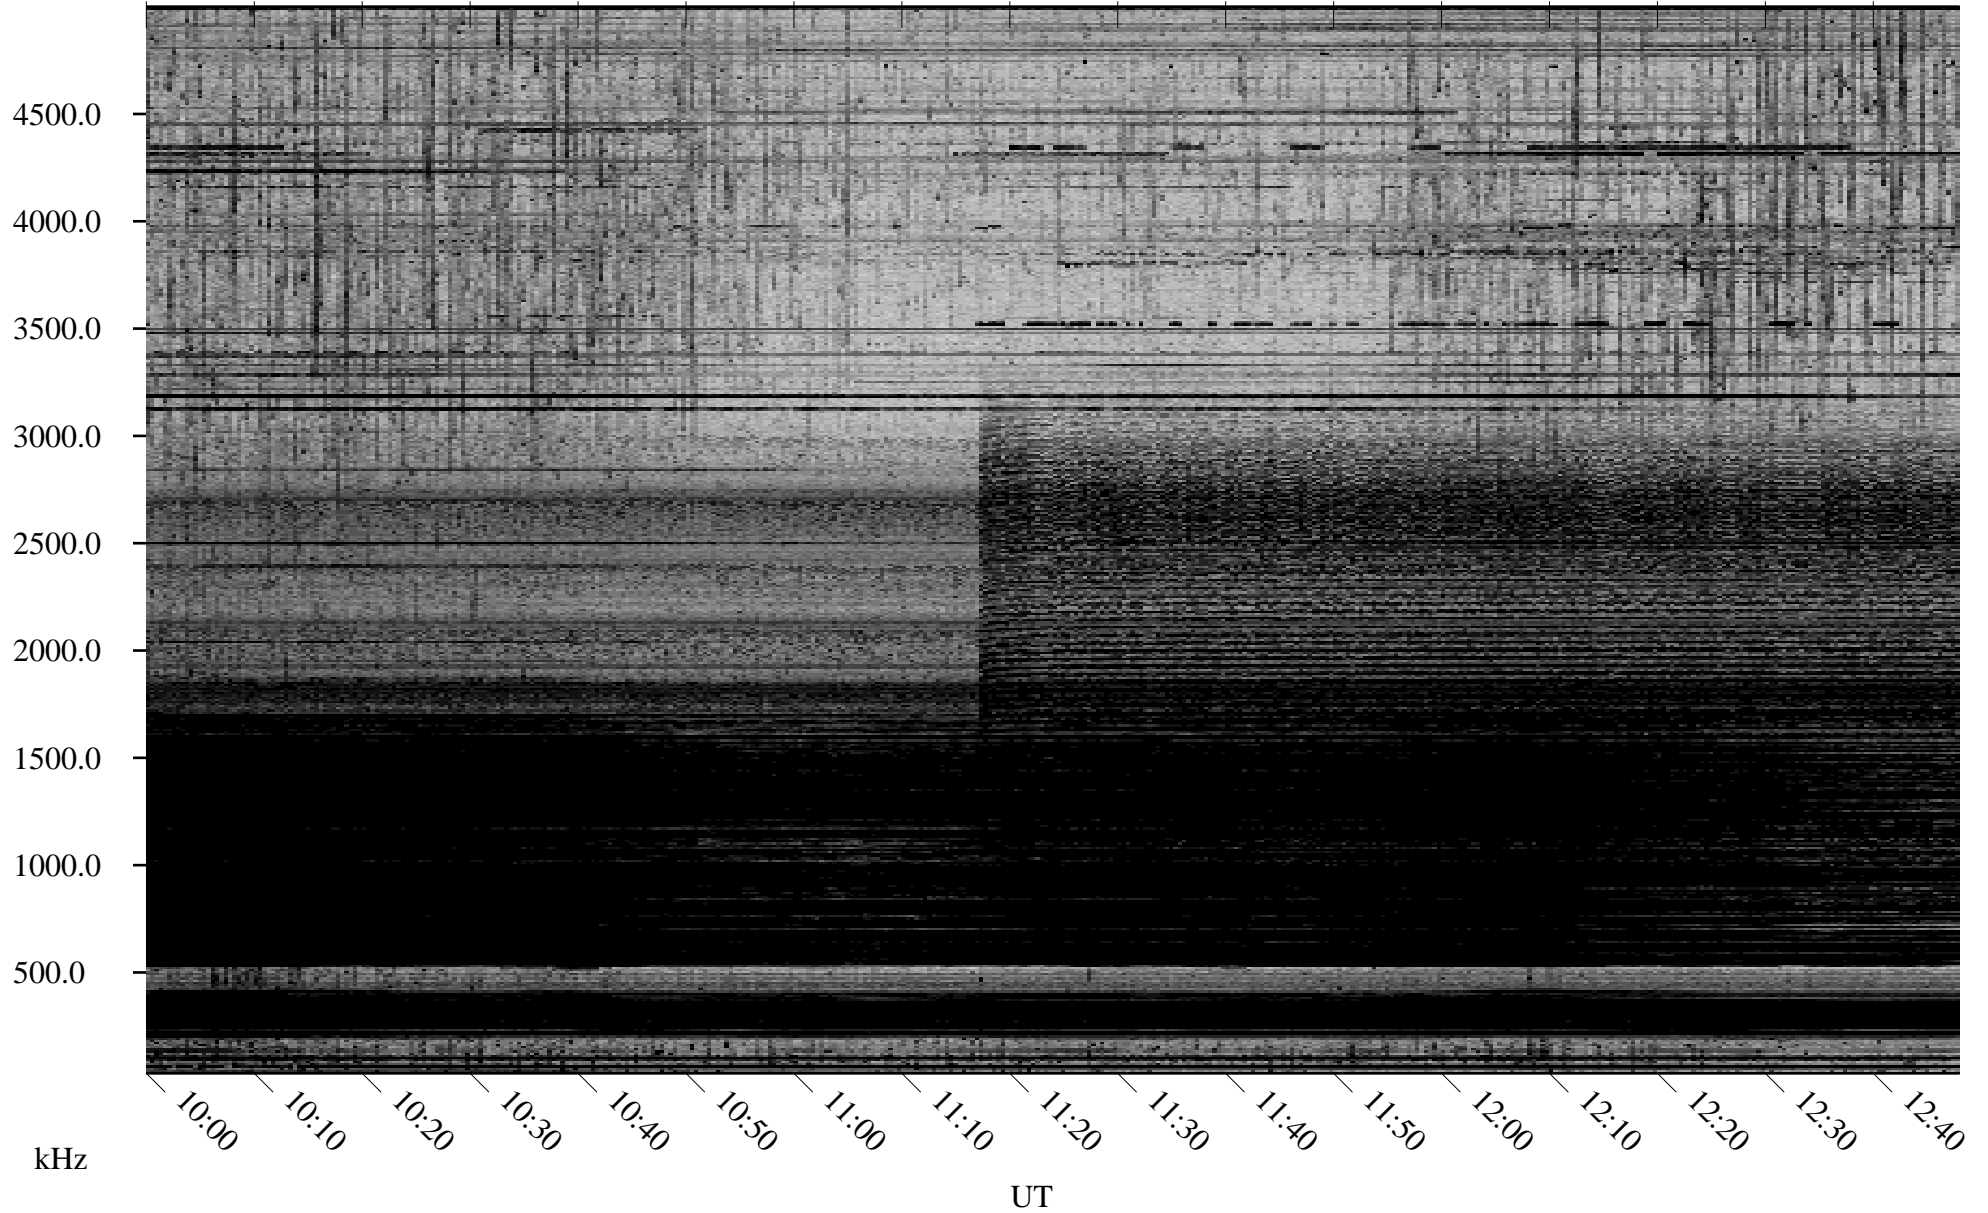

# 02/25/2006 Churchill, Manitoba

Linear Scale    Black = 161    White = 15

ch060551.r00m max\_12

Page 5

# 02/25/2006 Churchill, Manitoba

Linear Scale    Black = 161    White = 15

ch060551.r00m max\_12

Page 6

02/25/2006 Churchill, Manitoba

Linear Scale Black = 161 White = 15

ch060551.r00m max\_12

Page 7