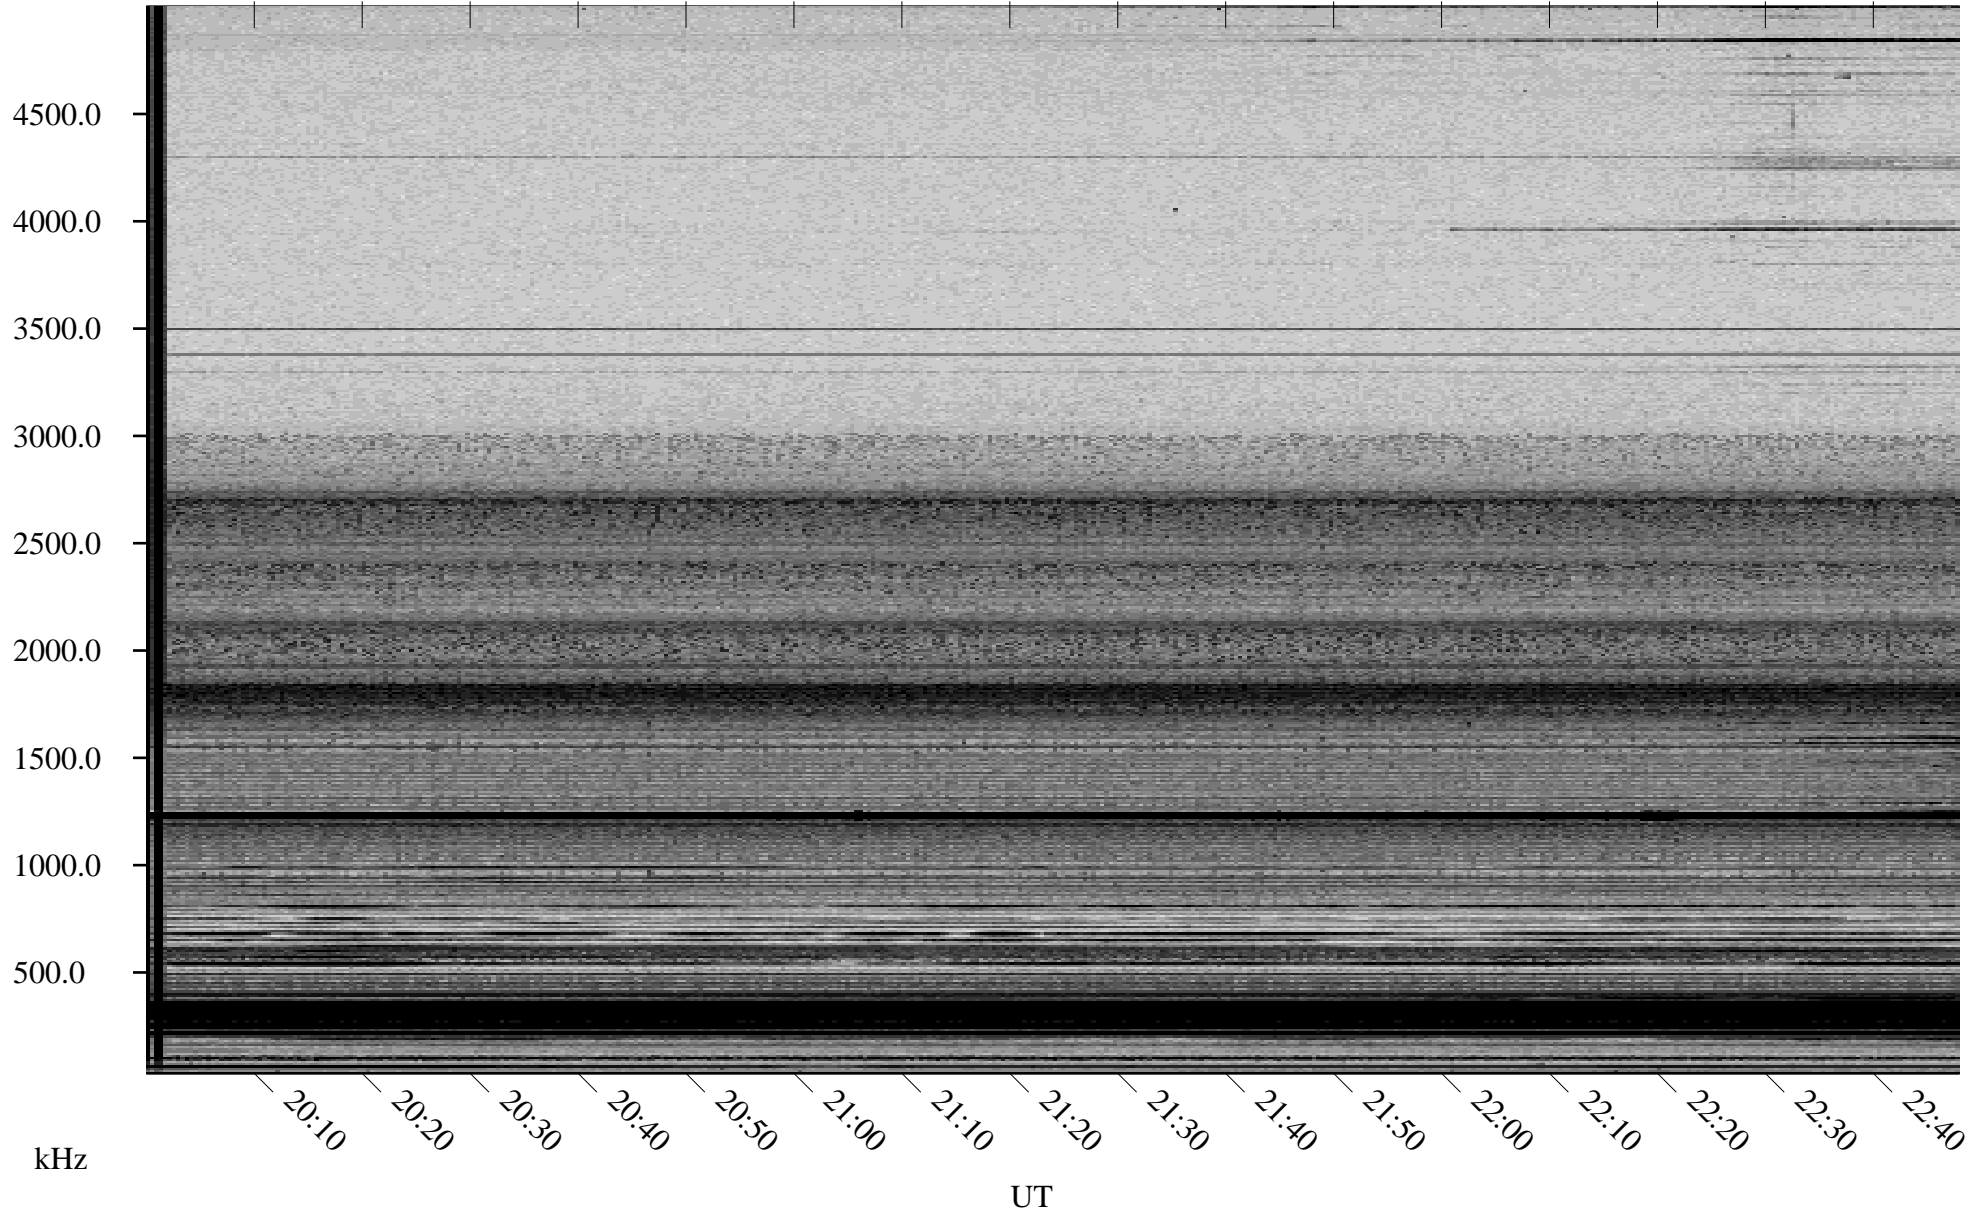

# 02/24/2006 Churchill, Manitoba

Linear Scale    Black = 161    White = 15

ch060551.r00m max\_12

Page 1

# 02/24/2006 Churchill, Manitoba

Linear Scale    Black = 161    White = 15

ch060551.r00m max\_12

Page 2

# 02/25/2006 Churchill, Manitoba

Linear Scale    Black = 161    White = 15

ch060551.r00m max\_12

Page 3

# 02/25/2006 Churchill, Manitoba

Linear Scale    Black = 161    White = 15

ch060551.r00m max\_12

Page 4