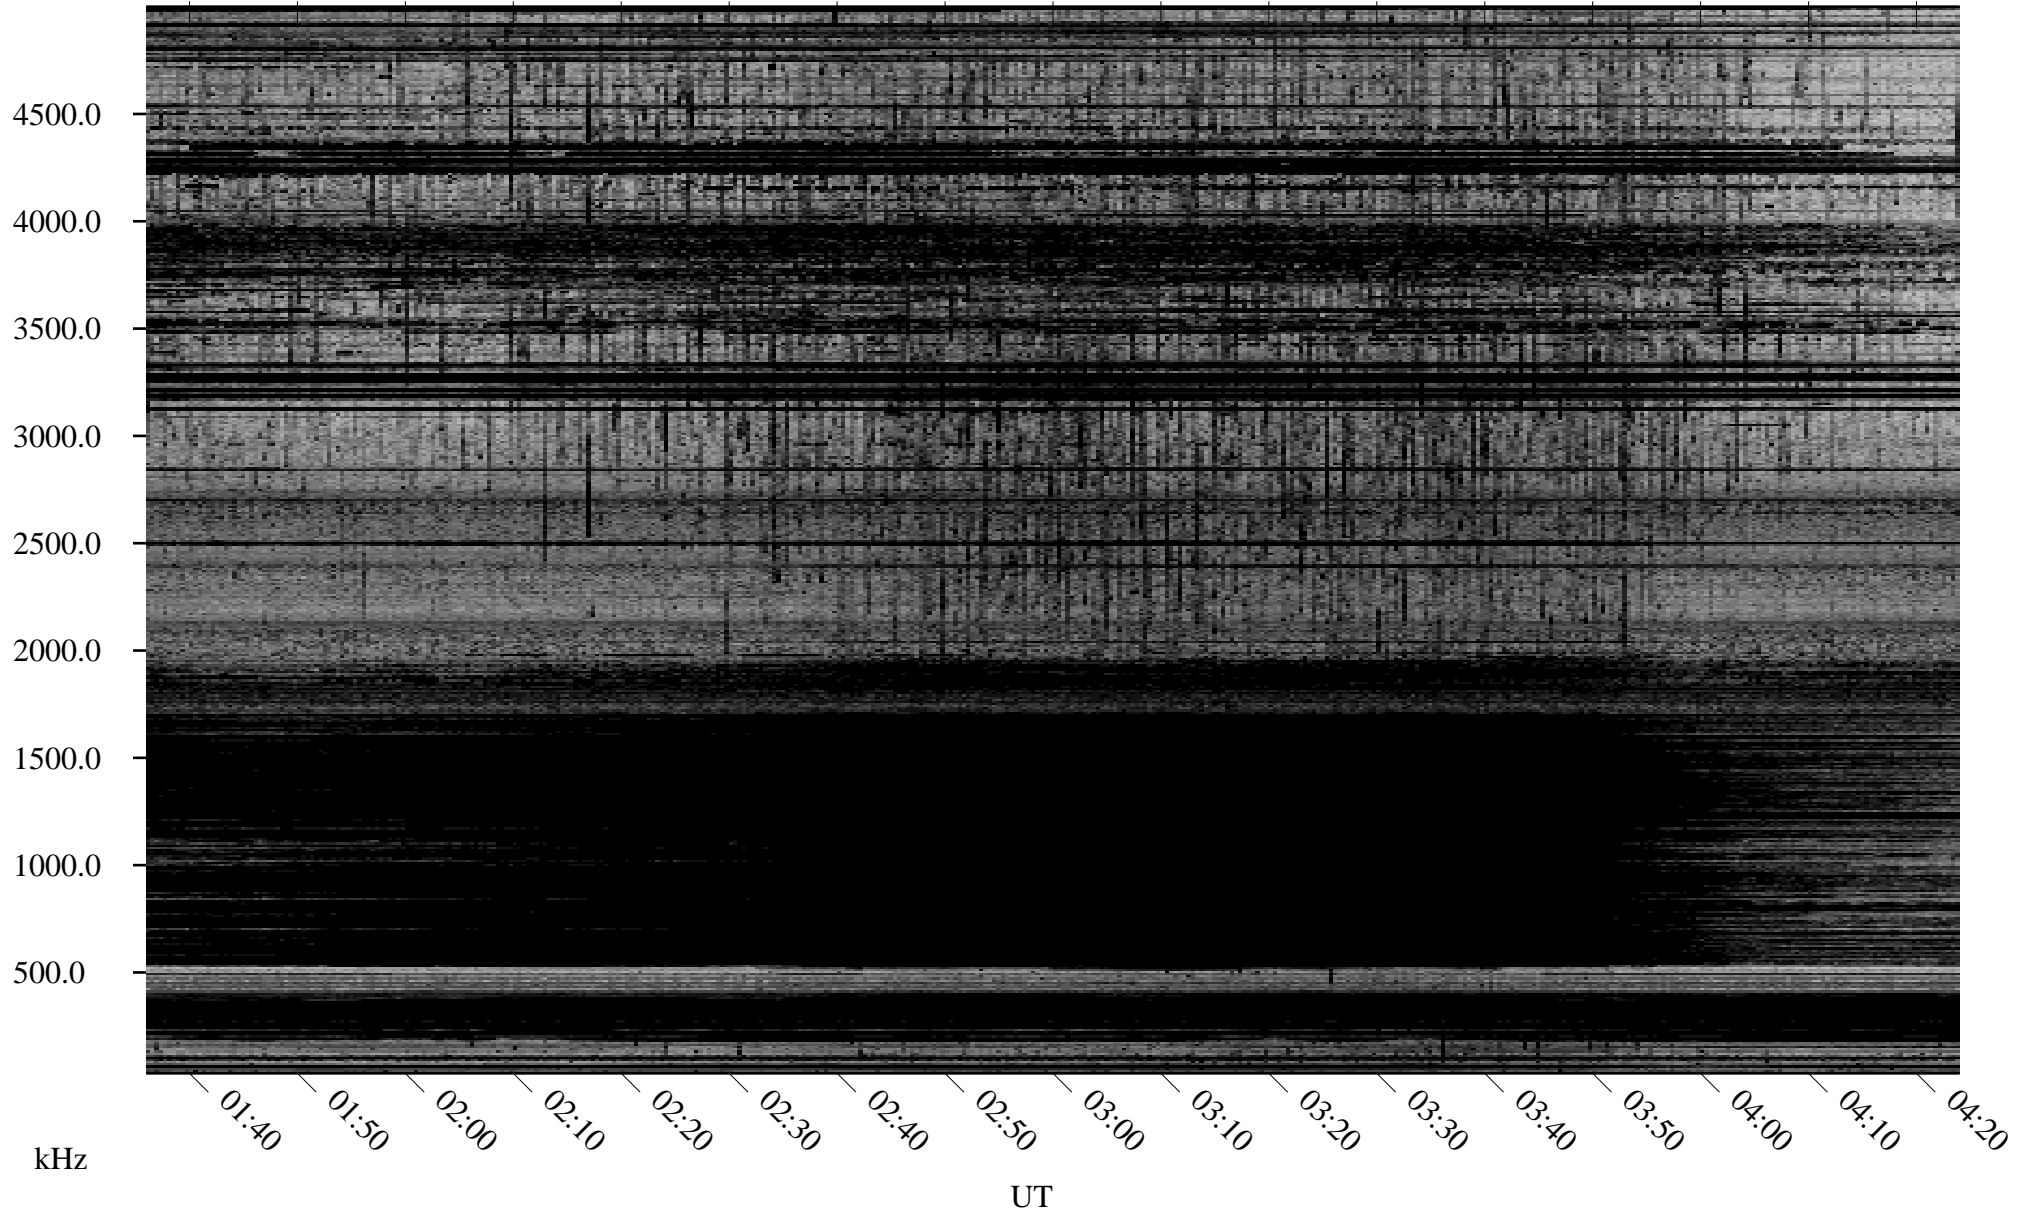

# 02/24/2006 Churchill, Manitoba

Linear Scale    Black = 161    White = 15

ch060551.r00m max\_12

Page 1

# 02/24/2006 Churchill, Manitoba

Linear Scale    Black = 161    White = 15

ch060551.r00m max\_12

Page 2

# 02/25/2006 Churchill, Manitoba

Linear Scale    Black = 161    White = 15

ch060551.r00m max\_12

Page 3

# 02/25/2006 Churchill, Manitoba

Linear Scale    Black = 161    White = 15

ch060551.r00m max\_12

Page 4