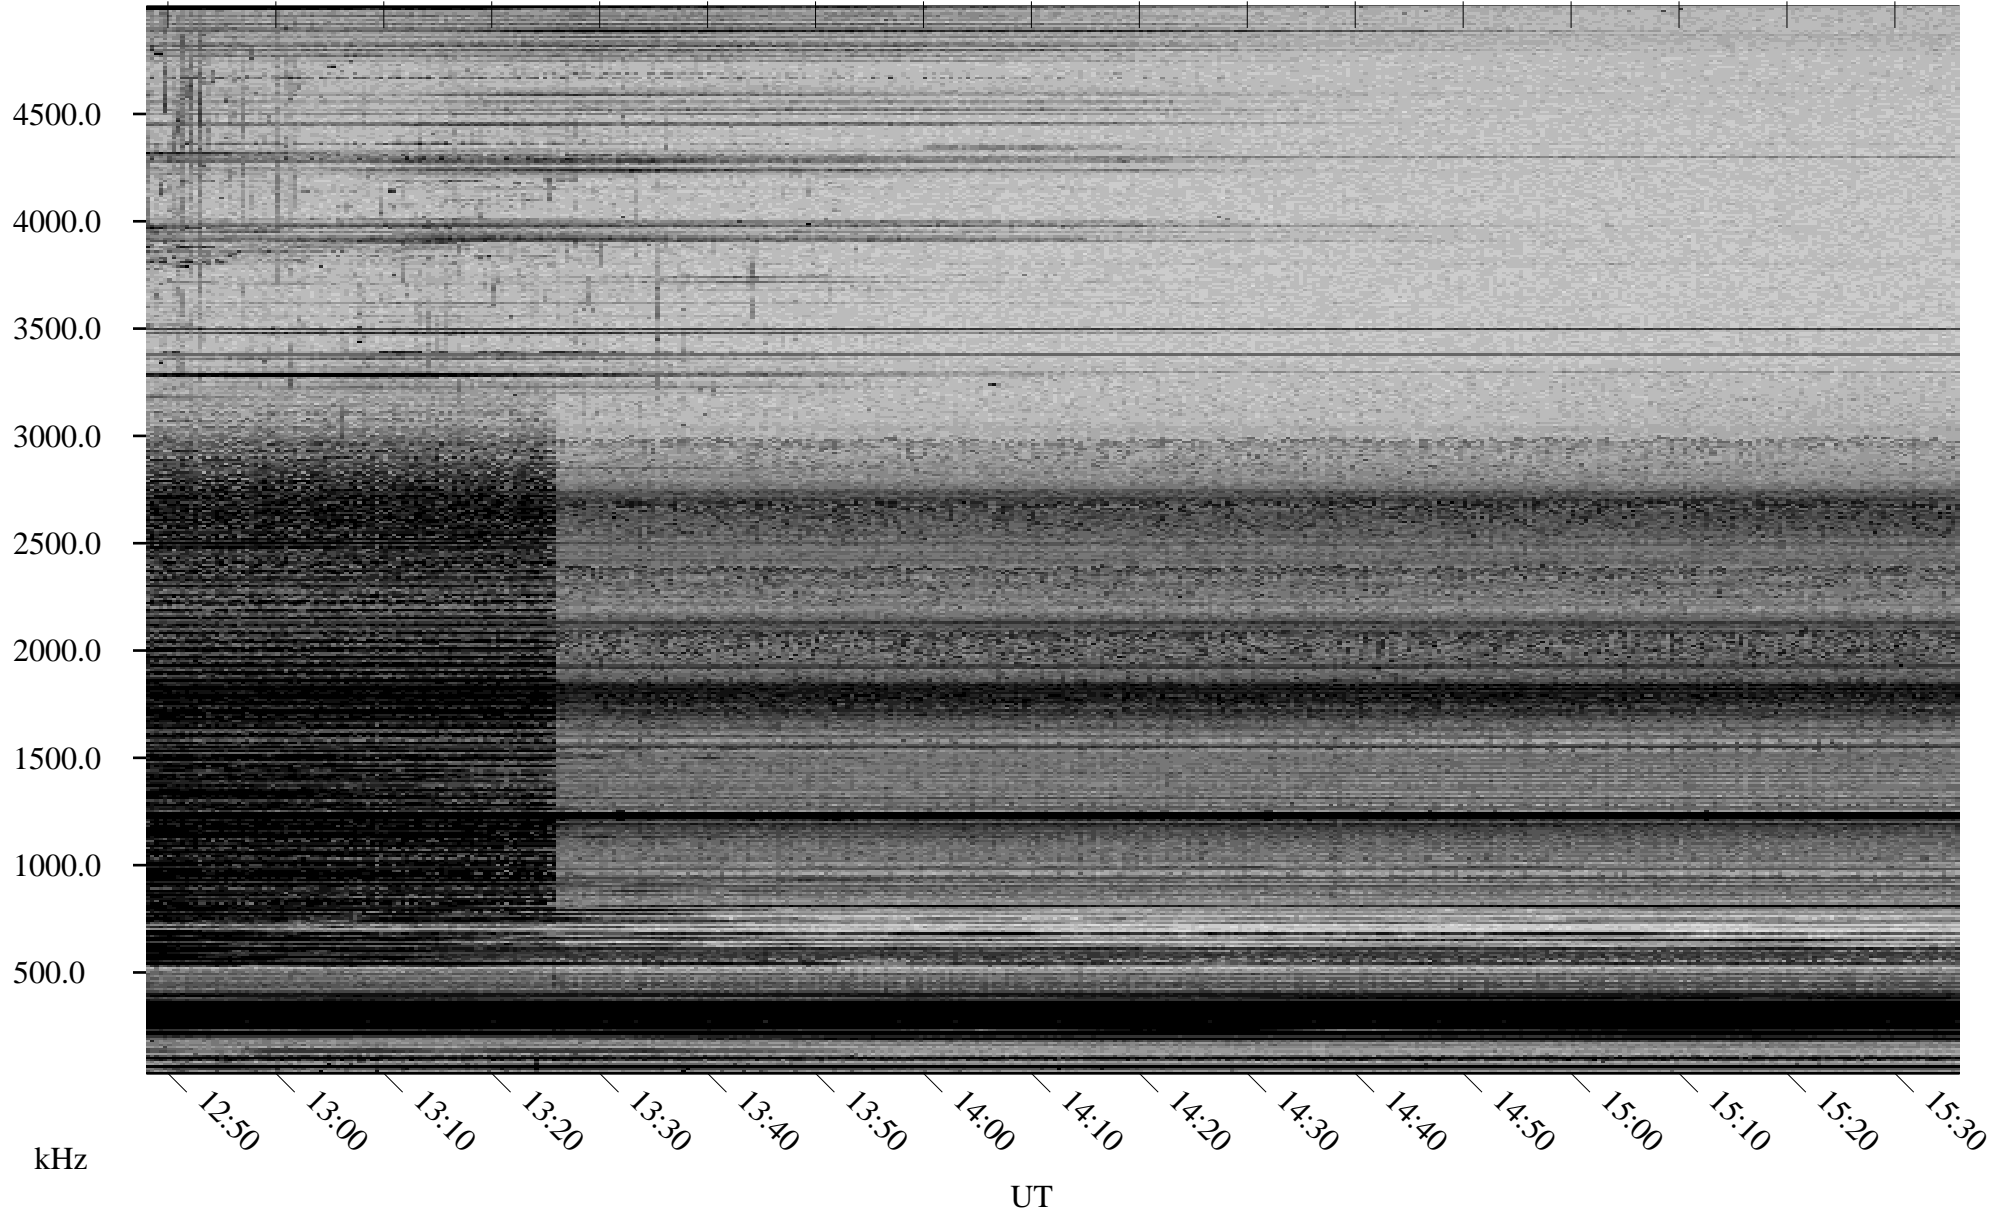

# 02/25/2006 Churchill, Manitoba

Linear Scale    Black = 161    White = 15

ch060551.r00m max\_12

Page 5

# 02/25/2006 Churchill, Manitoba

Linear Scale    Black = 161    White = 15

ch060551.r00m max\_12

Page 6

02/25/2006 Churchill, Manitoba

Linear Scale Black = 161 White = 15

ch060551.r00m max\_12

Page 7

02/25/2006 Churchill, Manitoba

Linear Scale Black = 161 White = 15

ch060551.r00m max\_12

Page 8