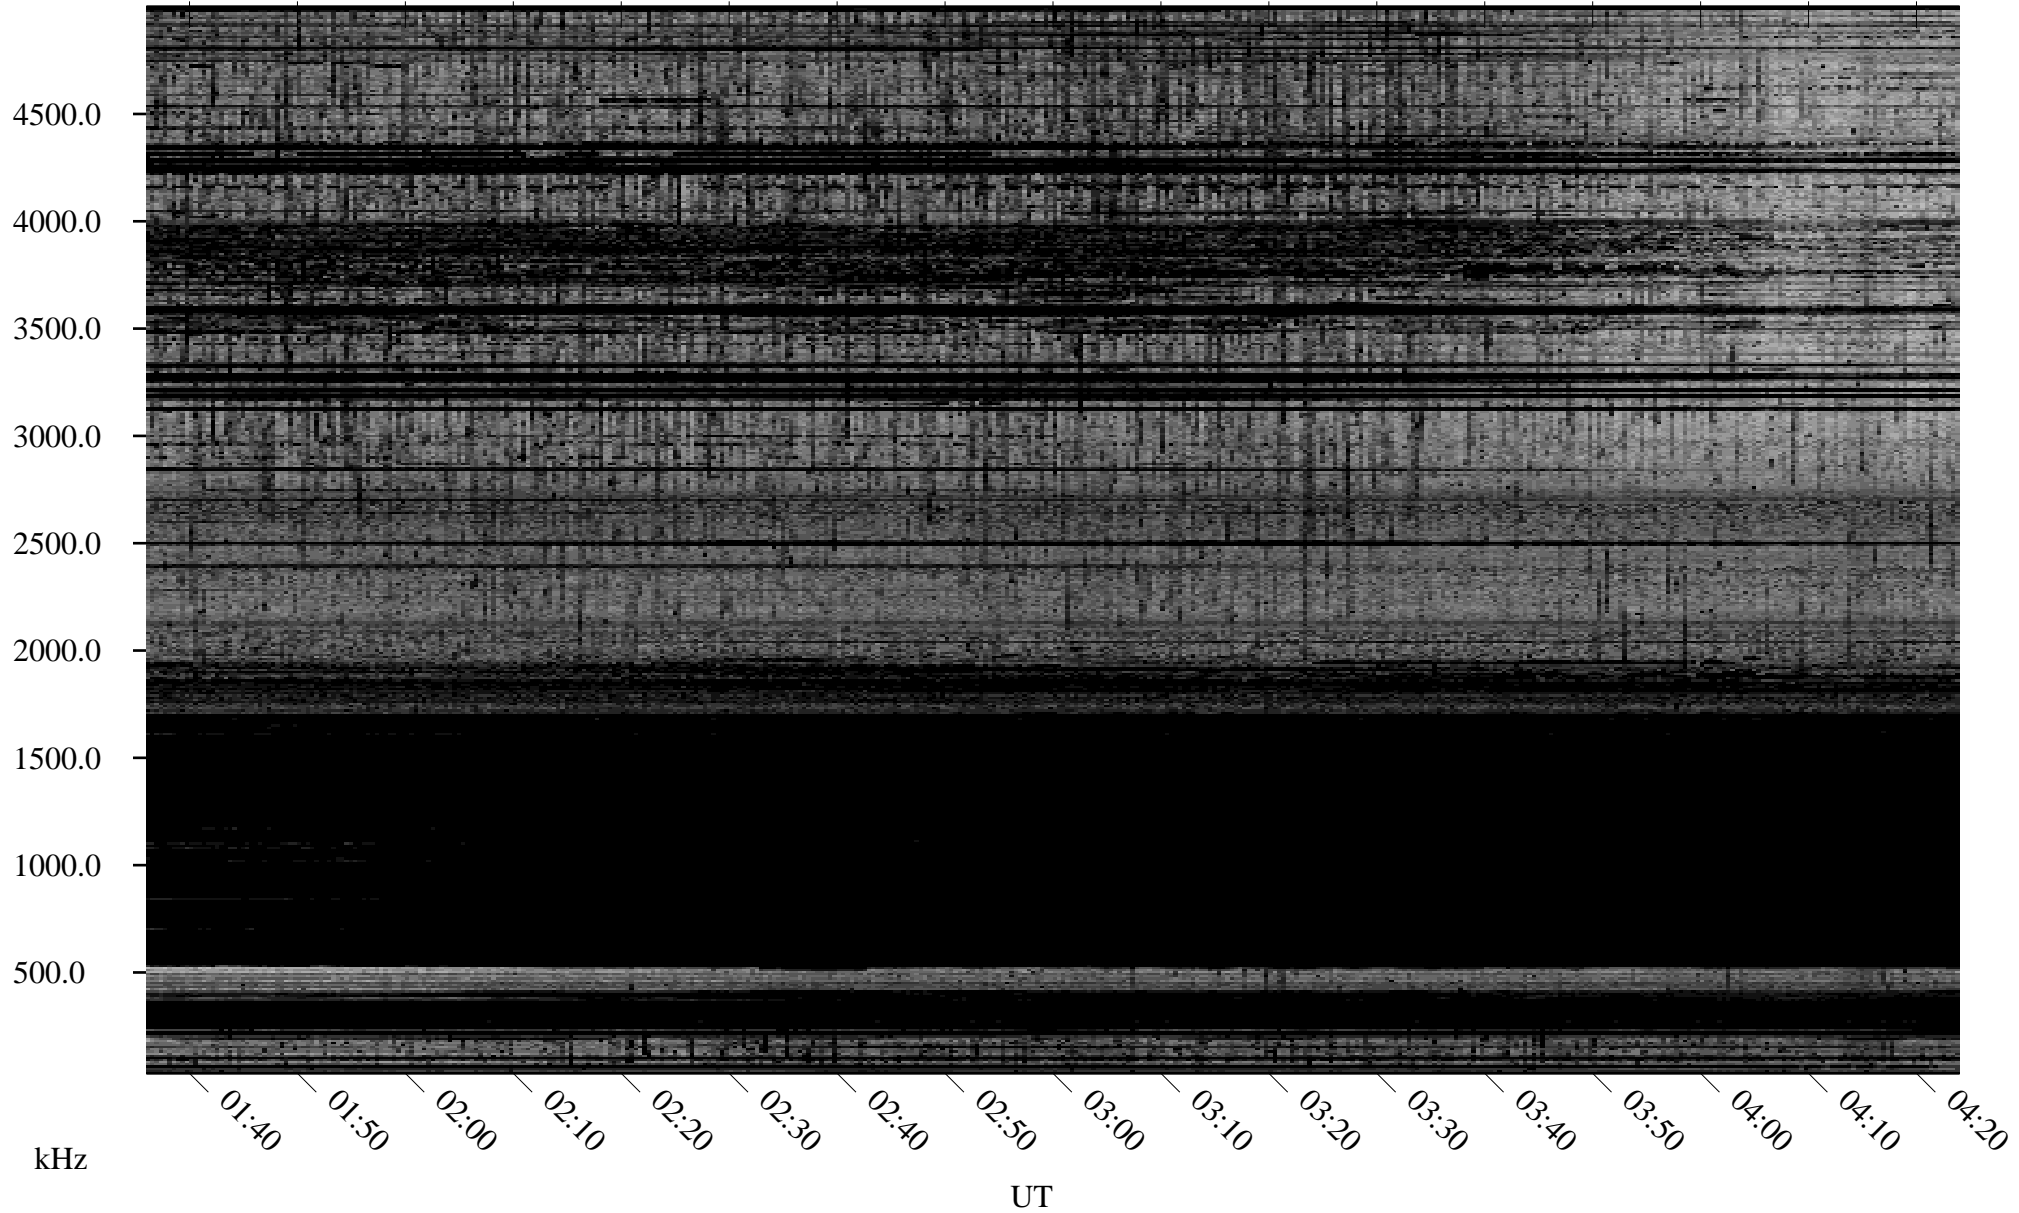

02/25/2006 Churchill, Manitoba

Linear Scale Black = 161 White = 15

ch06056l.r00m max_12

Page 1

02/25/2006 Churchill, Manitoba

Linear Scale Black = 161 White = 15

ch06056l.r00m max_12

Page 2

02/26/2006 Churchill, Manitoba

Linear Scale Black = 161 White = 15

ch06056l.r00m max_12

Page 3

02/26/2006 Churchill, Manitoba

Linear Scale Black = 161 White = 15

ch06056l.r00m max_12

Page 4

02/26/2006 Churchill, Manitoba

Linear Scale Black = 161 White = 15

ch06056l.r00m max_12

Page 5

02/26/2006 Churchill, Manitoba

Linear Scale Black = 161 White = 15

ch06056l.r00m max_12

Page 6

02/26/2006 Churchill, Manitoba

Linear Scale Black = 161 White = 15

ch06056l.r00m max_12

Page 7

02/26/2006 Churchill, Manitoba

Linear Scale Black = 161 White = 15

ch06056l.r00m max_12

Page 8