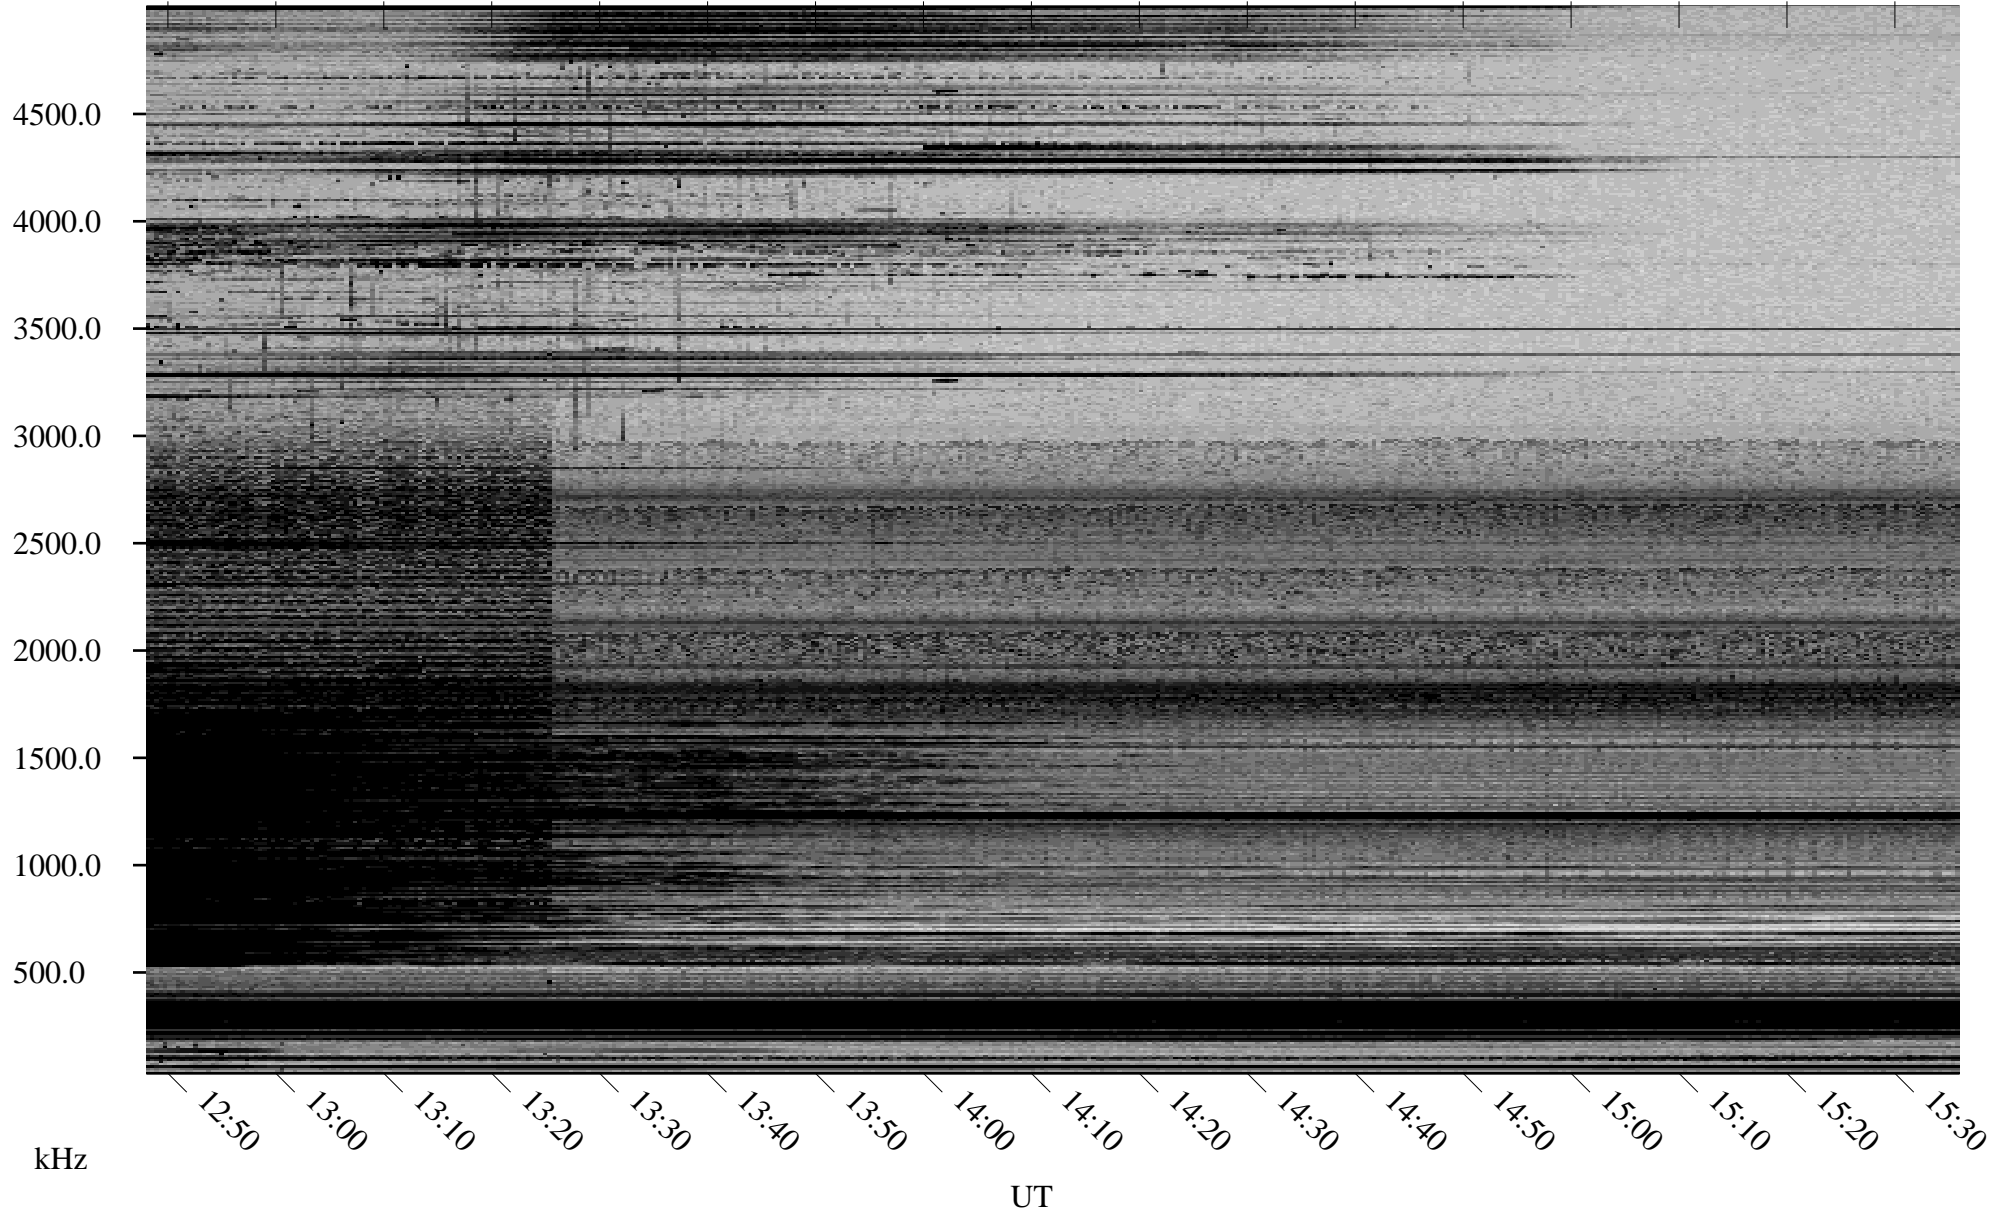

02/25/2006 Churchill, Manitoba

Linear Scale Black = 161 White = 15

ch06056l.r00m max_12

Page 1

02/25/2006 Churchill, Manitoba

Linear Scale Black = 161 White = 15

ch06056l.r00m max_12

Page 2

02/26/2006 Churchill, Manitoba

Linear Scale Black = 161 White = 15

ch06056l.r00m max_12

Page 3

02/26/2006 Churchill, Manitoba

Linear Scale Black = 161 White = 15

ch06056l.r00m max_12

Page 4

02/26/2006 Churchill, Manitoba

Linear Scale Black = 161 White = 15

ch06056l.r00m max_12

Page 5

02/26/2006 Churchill, Manitoba

Linear Scale Black = 161 White = 15

ch06056l.r00m max_12

Page 6

02/26/2006 Churchill, Manitoba

Linear Scale Black = 161 White = 15

ch06056l.r00m max_12

Page 7

02/26/2006 Churchill, Manitoba

Linear Scale Black = 161 White = 15

ch06056l.r00m max_12

Page 8