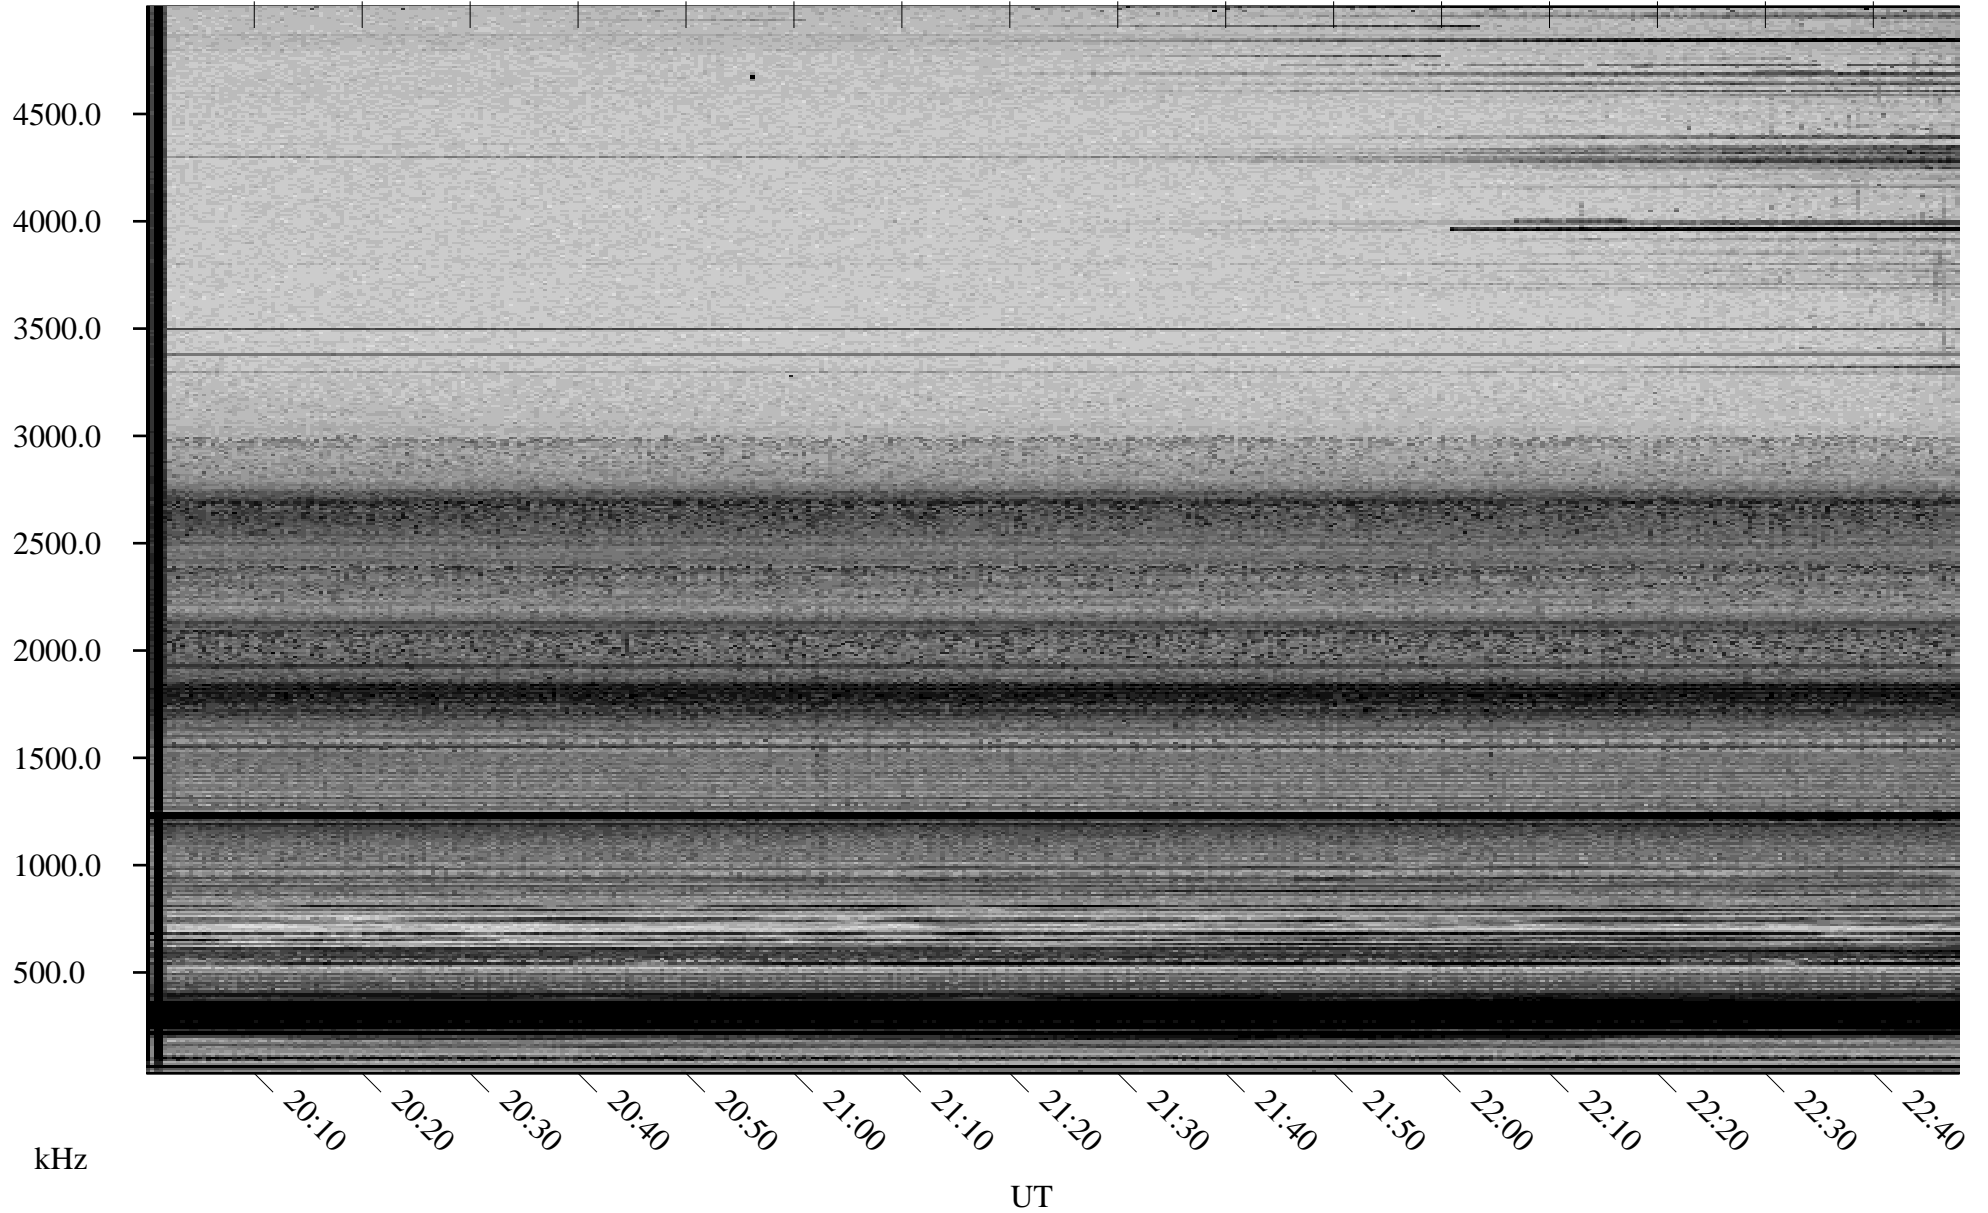

02/25/2006 Churchill, Manitoba

Linear Scale Black = 161 White = 15

ch06056l.r00m max_12

Page 1

02/25/2006 Churchill, Manitoba

Linear Scale Black = 161 White = 15

ch06056l.r00m max_12

Page 2

02/26/2006 Churchill, Manitoba

Linear Scale Black = 161 White = 15

ch06056l.r00m max_12

Page 3

02/26/2006 Churchill, Manitoba

Linear Scale Black = 161 White = 15

ch06056l.r00m max_12

Page 4

02/26/2006 Churchill, Manitoba

Linear Scale Black = 161 White = 15

ch06056l.r00m max_12

Page 5

02/26/2006 Churchill, Manitoba

Linear Scale Black = 161 White = 15

ch06056l.r00m max_12

Page 6

02/26/2006 Churchill, Manitoba

Linear Scale Black = 161 White = 15

ch06056l.r00m max_12

Page 7

02/26/2006 Churchill, Manitoba

Linear Scale Black = 161 White = 15

ch06056l.r00m max_12

Page 8