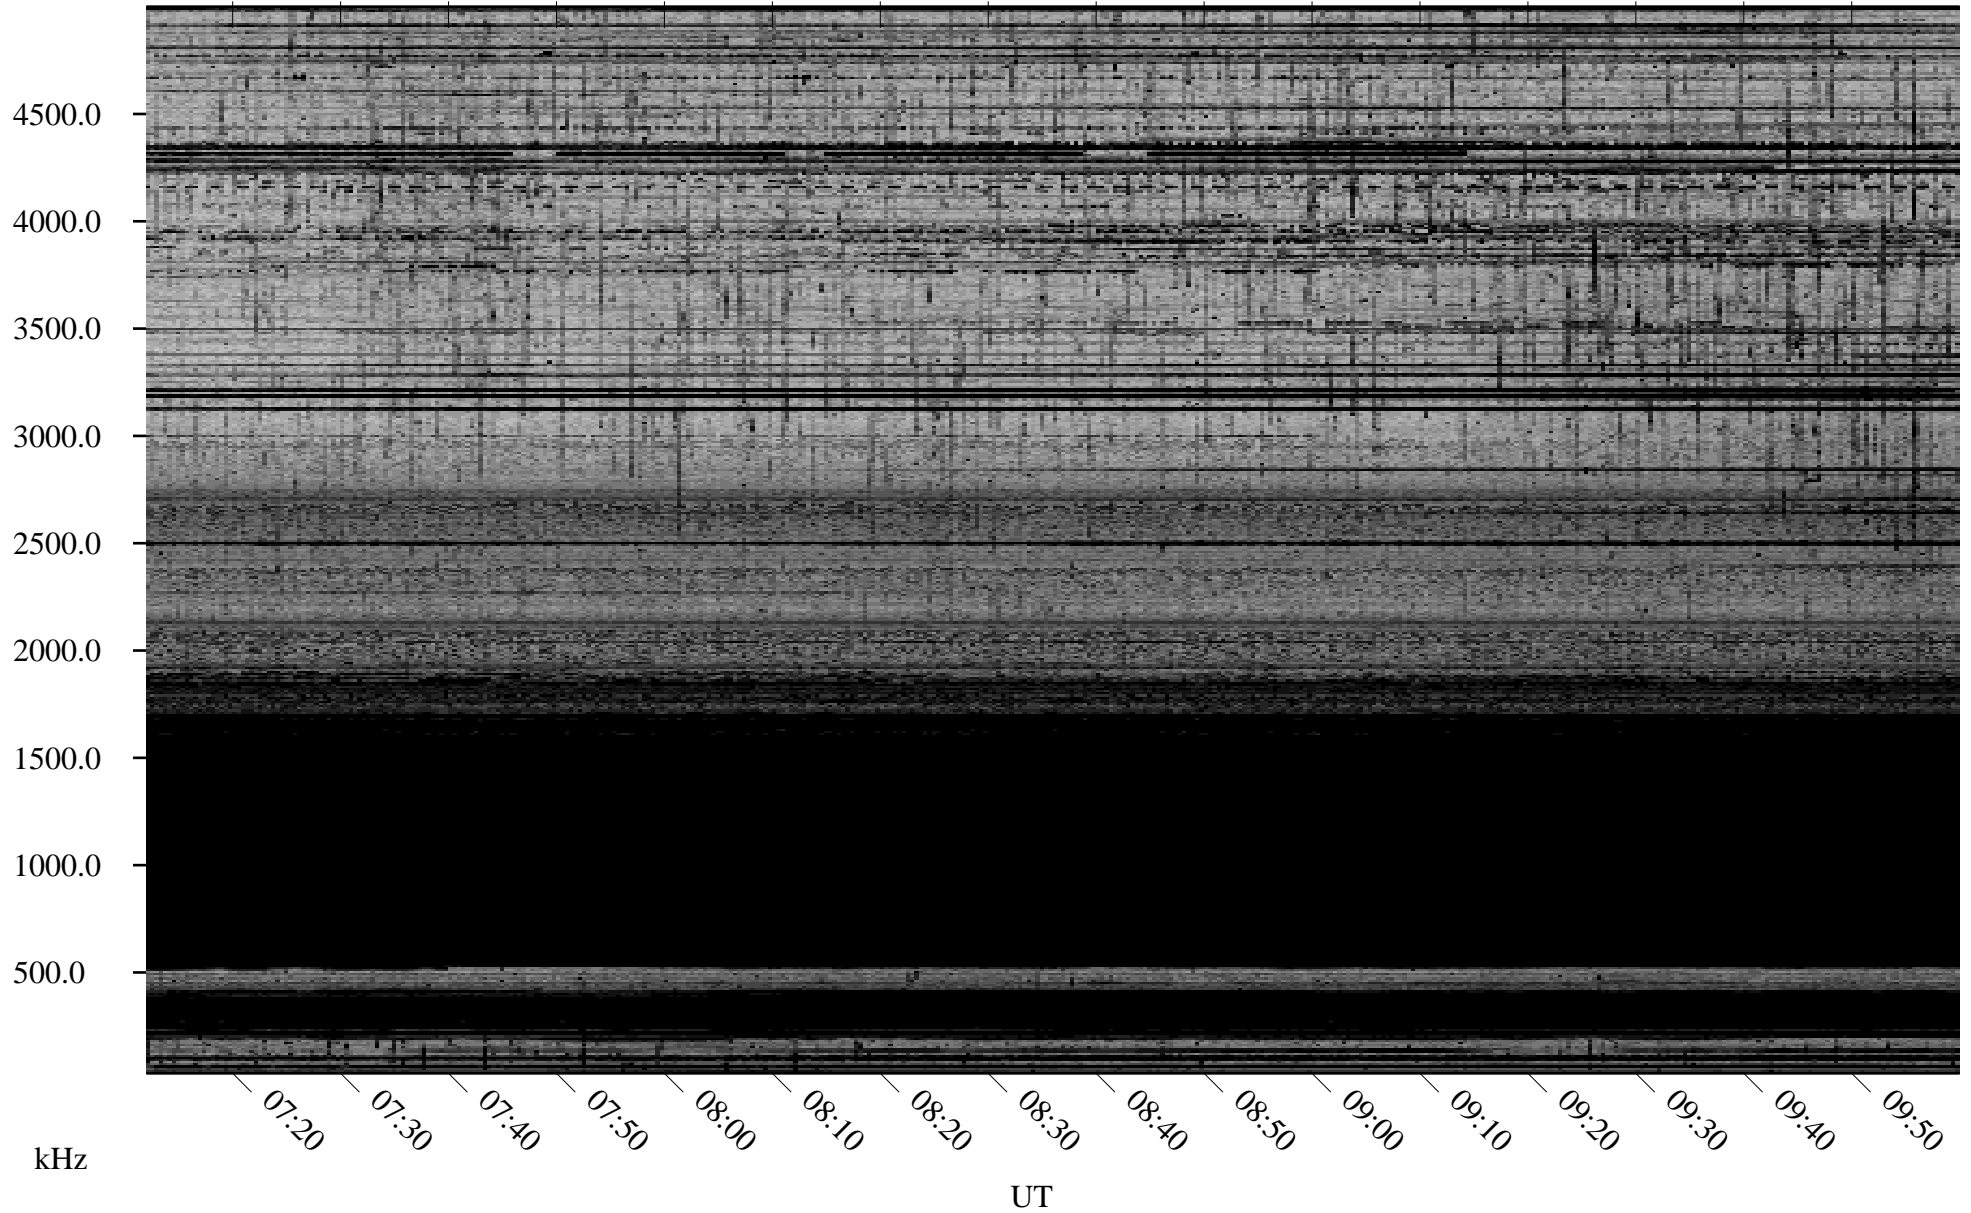

02/25/2006 Churchill, Manitoba

Linear Scale Black = 161 White = 15

ch06056l.r00m max_12

Page 1

02/25/2006 Churchill, Manitoba

Linear Scale Black = 161 White = 15

ch06056l.r00m max_12

Page 2

02/26/2006 Churchill, Manitoba

Linear Scale Black = 161 White = 15

ch06056l.r00m max_12

Page 3

02/26/2006 Churchill, Manitoba

Linear Scale Black = 161 White = 15

ch06056l.r00m max_12

Page 4

02/26/2006 Churchill, Manitoba

Linear Scale Black = 161 White = 15

ch06056l.r00m max_12

Page 5

02/26/2006 Churchill, Manitoba

Linear Scale Black = 161 White = 15

ch06056l.r00m max_12

Page 6

02/26/2006 Churchill, Manitoba

Linear Scale Black = 161 White = 15

ch06056l.r00m max_12

Page 7

02/26/2006 Churchill, Manitoba

Linear Scale Black = 161 White = 15

ch06056l.r00m max_12

Page 8