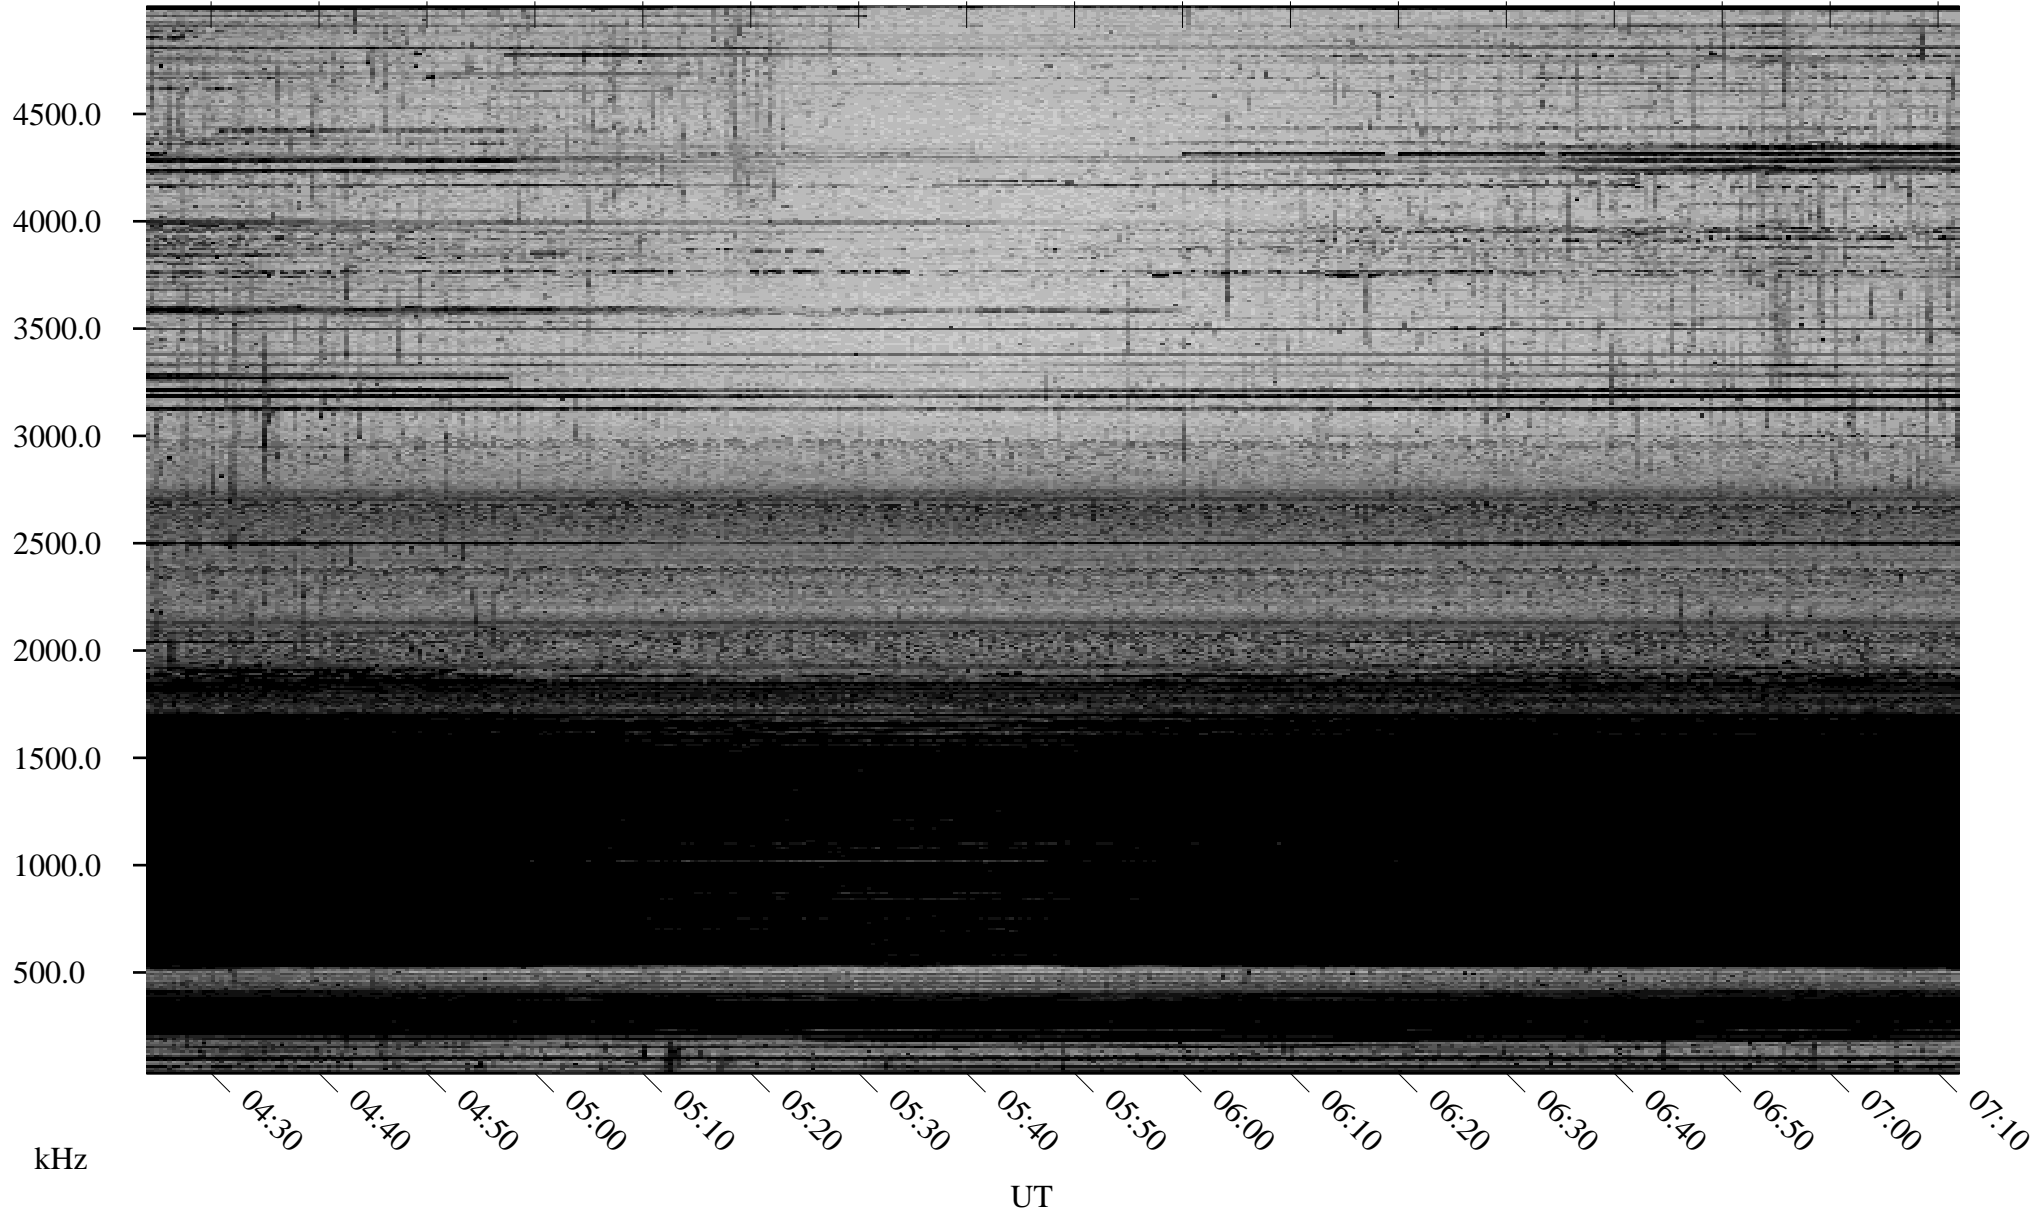

02/25/2006 Churchill, Manitoba

Linear Scale Black = 161 White = 15

ch06056l.r00m max_12

Page 1

02/25/2006 Churchill, Manitoba

Linear Scale Black = 161 White = 15

ch06056l.r00m max_12

Page 2

02/26/2006 Churchill, Manitoba

Linear Scale Black = 161 White = 15

ch06056l.r00m max_12

Page 3

02/26/2006 Churchill, Manitoba

Linear Scale Black = 161 White = 15

ch06056l.r00m max_12

Page 4

02/26/2006 Churchill, Manitoba

Linear Scale Black = 161 White = 15

ch06056l.r00m max_12

Page 5

02/26/2006 Churchill, Manitoba

Linear Scale Black = 161 White = 15

ch06056l.r00m max_12

Page 6

02/26/2006 Churchill, Manitoba

Linear Scale Black = 161 White = 15

ch06056l.r00m max_12

Page 7

02/26/2006 Churchill, Manitoba

Linear Scale Black = 161 White = 15

ch06056l.r00m max_12

Page 8