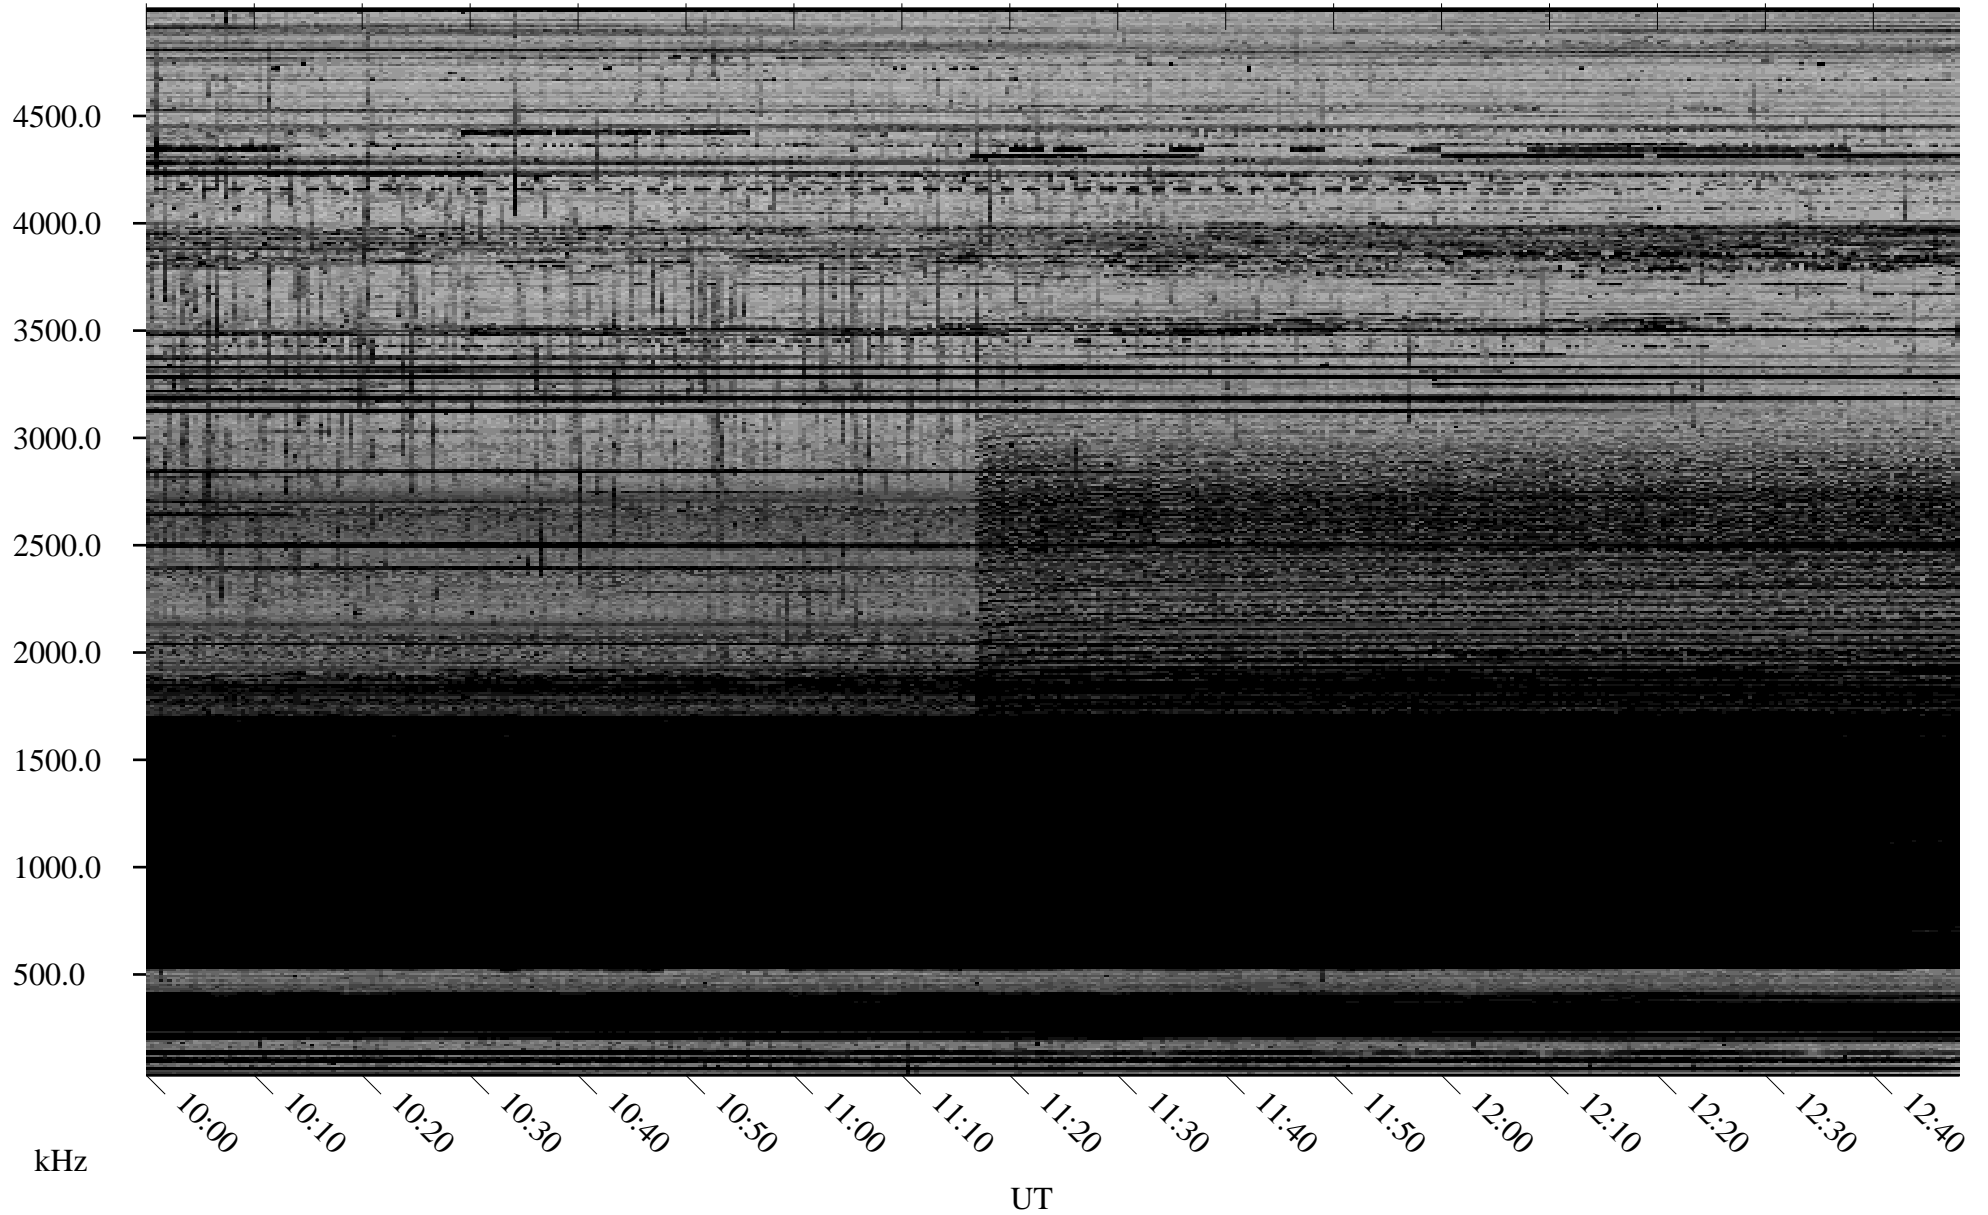

02/25/2006 Churchill, Manitoba

Linear Scale Black = 161 White = 15

ch06056l.r00m max_12

Page 1

02/25/2006 Churchill, Manitoba

Linear Scale Black = 161 White = 15

ch06056l.r00m max_12

Page 2

02/26/2006 Churchill, Manitoba

Linear Scale Black = 161 White = 15

ch06056l.r00m max_12

Page 3

02/26/2006 Churchill, Manitoba

Linear Scale Black = 161 White = 15

ch06056l.r00m max_12

Page 4

02/26/2006 Churchill, Manitoba

Linear Scale Black = 161 White = 15

ch06056l.r00m max_12

Page 5

02/26/2006 Churchill, Manitoba

Linear Scale Black = 161 White = 15

ch06056l.r00m max_12

Page 6

02/26/2006 Churchill, Manitoba

Linear Scale Black = 161 White = 15

ch06056l.r00m max_12

Page 7

02/26/2006 Churchill, Manitoba

Linear Scale Black = 161 White = 15

ch06056l.r00m max_12

Page 8