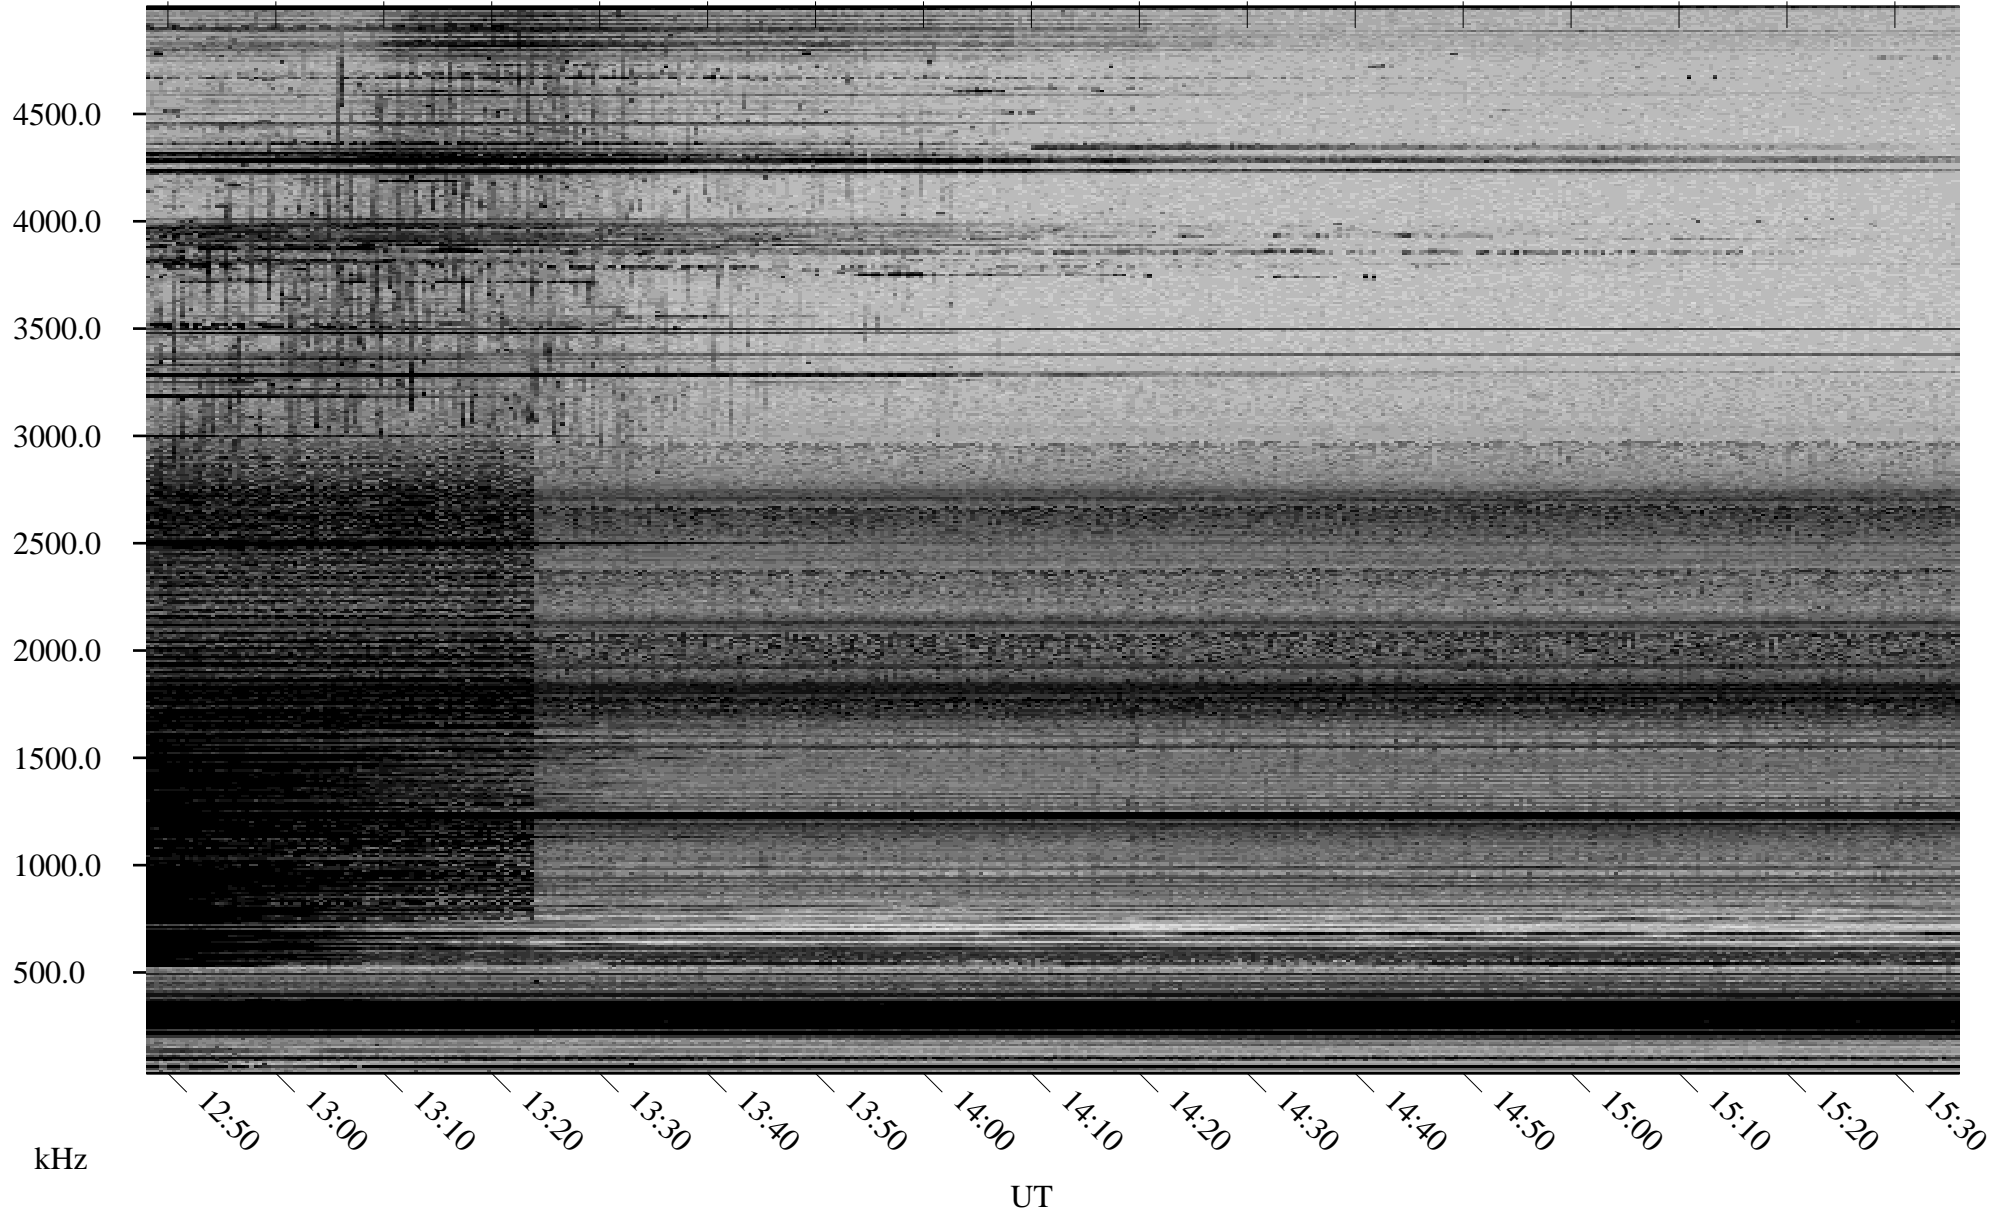

02/26/2006 Churchill, Manitoba

Linear Scale Black = 161 White = 15

ch06057l.r00m max_12

Page 1

02/26/2006 Churchill, Manitoba

Linear Scale Black = 161 White = 15

ch06057l.r00m max_12

Page 2

02/27/2006 Churchill, Manitoba

Linear Scale Black = 161 White = 15

ch06057l.r00m max_12

Page 3

02/27/2006 Churchill, Manitoba

Linear Scale Black = 161 White = 15

ch06057l.r00m max_12

Page 4

02/27/2006 Churchill, Manitoba

Linear Scale Black = 161 White = 15

ch060571.r00m max_12

Page 5

02/27/2006 Churchill, Manitoba

Linear Scale Black = 161 White = 15

ch06057l.r00m max_12

Page 6

02/27/2006 Churchill, Manitoba

Linear Scale Black = 161 White = 15

ch06057l.r00m max_12

Page 7

02/27/2006 Churchill, Manitoba

Linear Scale Black = 161 White = 15

ch06057l.r00m max_12

Page 8