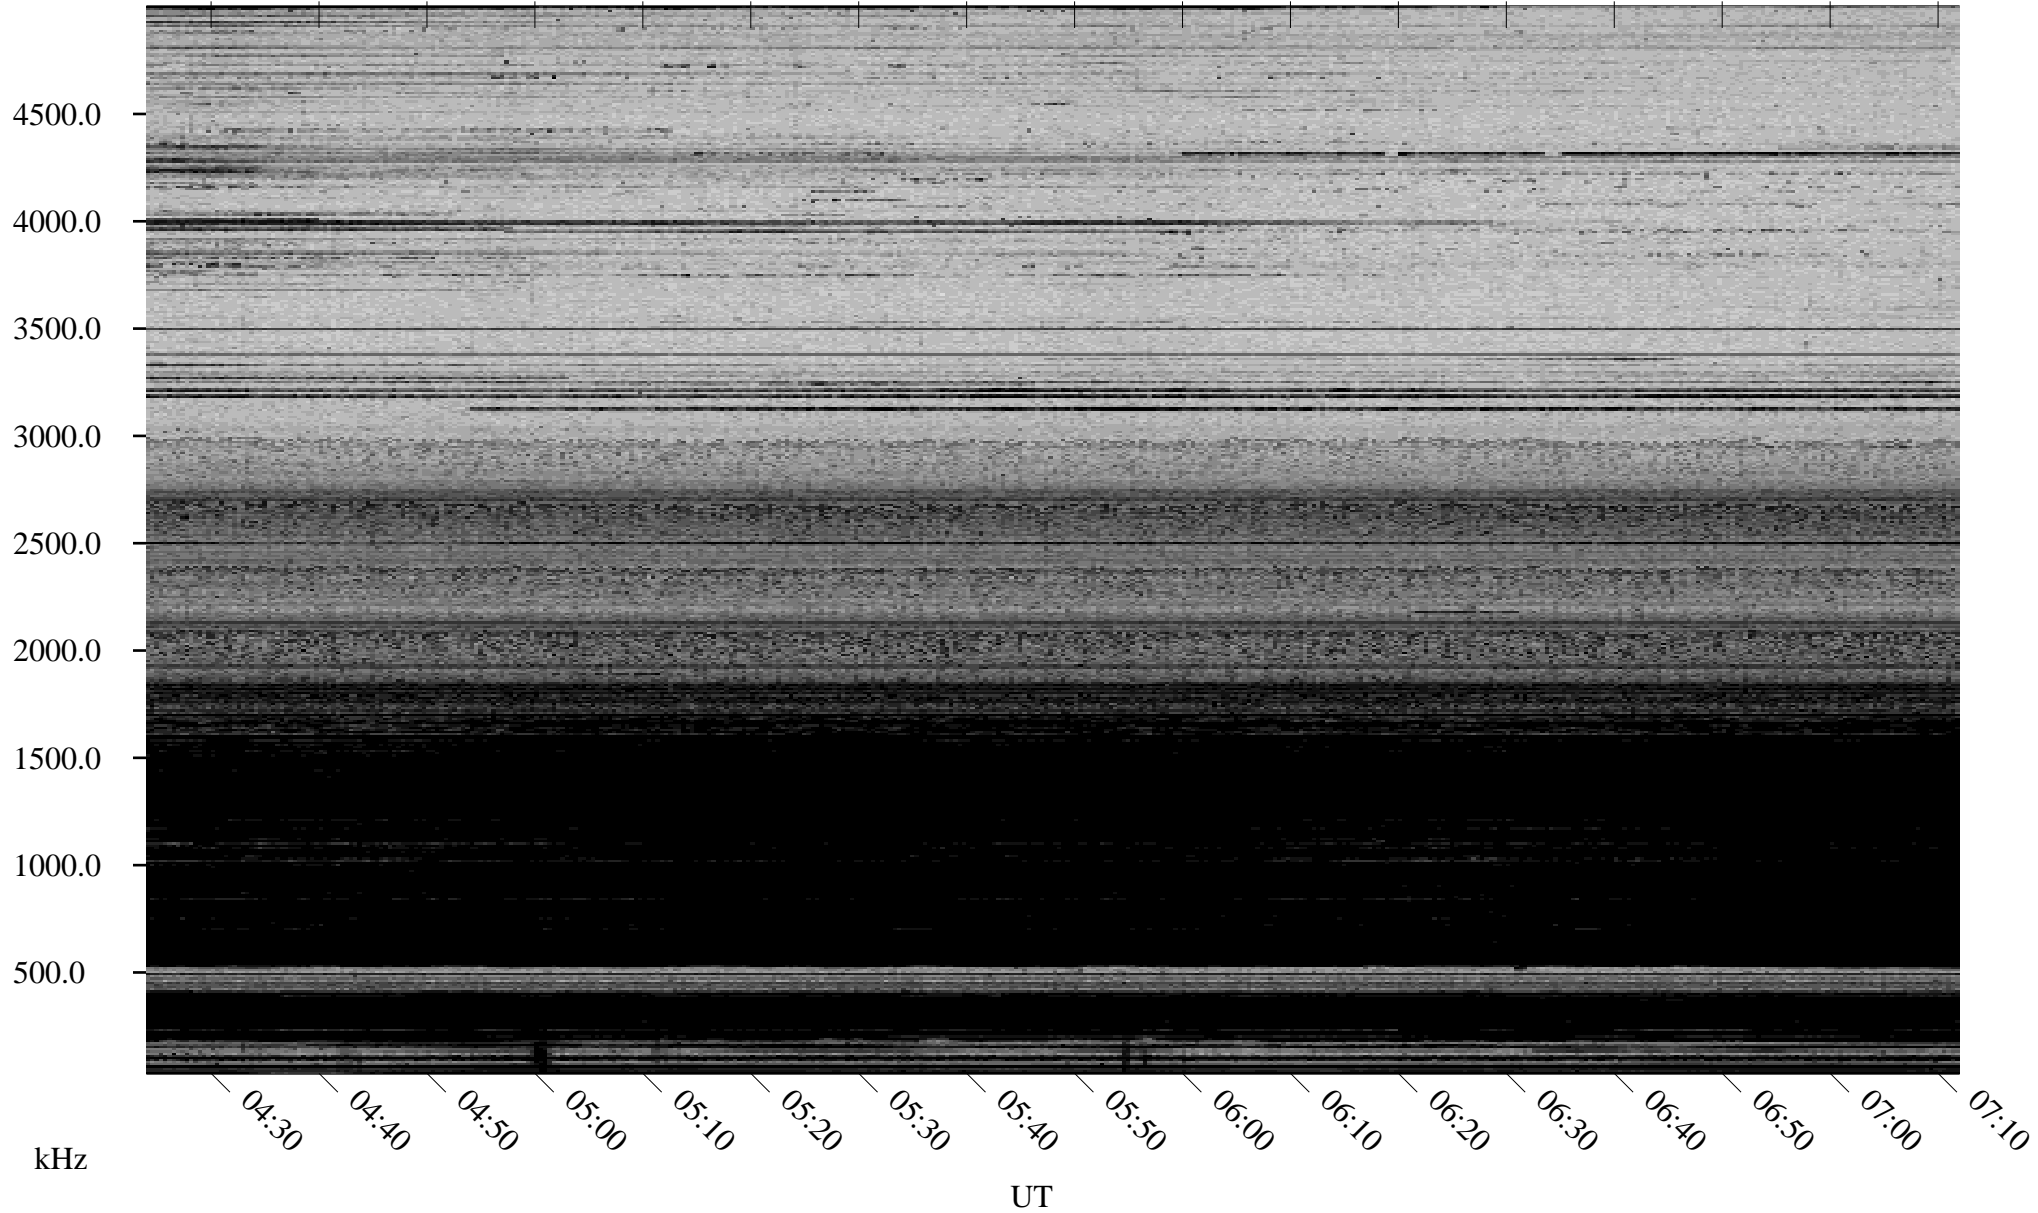

02/26/2006 Churchill, Manitoba

Linear Scale Black = 161 White = 15

ch06057l.r00m max_12

Page 1

02/26/2006 Churchill, Manitoba

Linear Scale Black = 161 White = 15

ch06057l.r00m max_12

Page 2

02/27/2006 Churchill, Manitoba

Linear Scale Black = 161 White = 15

ch06057l.r00m max_12

Page 3

02/27/2006 Churchill, Manitoba

Linear Scale Black = 161 White = 15

ch06057l.r00m max_12

Page 4

02/27/2006 Churchill, Manitoba

Linear Scale Black = 161 White = 15

ch060571.r00m max_12

Page 5

02/27/2006 Churchill, Manitoba

Linear Scale Black = 161 White = 15

ch06057l.r00m max_12

Page 6

02/27/2006 Churchill, Manitoba

Linear Scale Black = 161 White = 15

ch06057l.r00m max_12

Page 7

02/27/2006 Churchill, Manitoba

Linear Scale Black = 161 White = 15

ch06057l.r00m max_12

Page 8