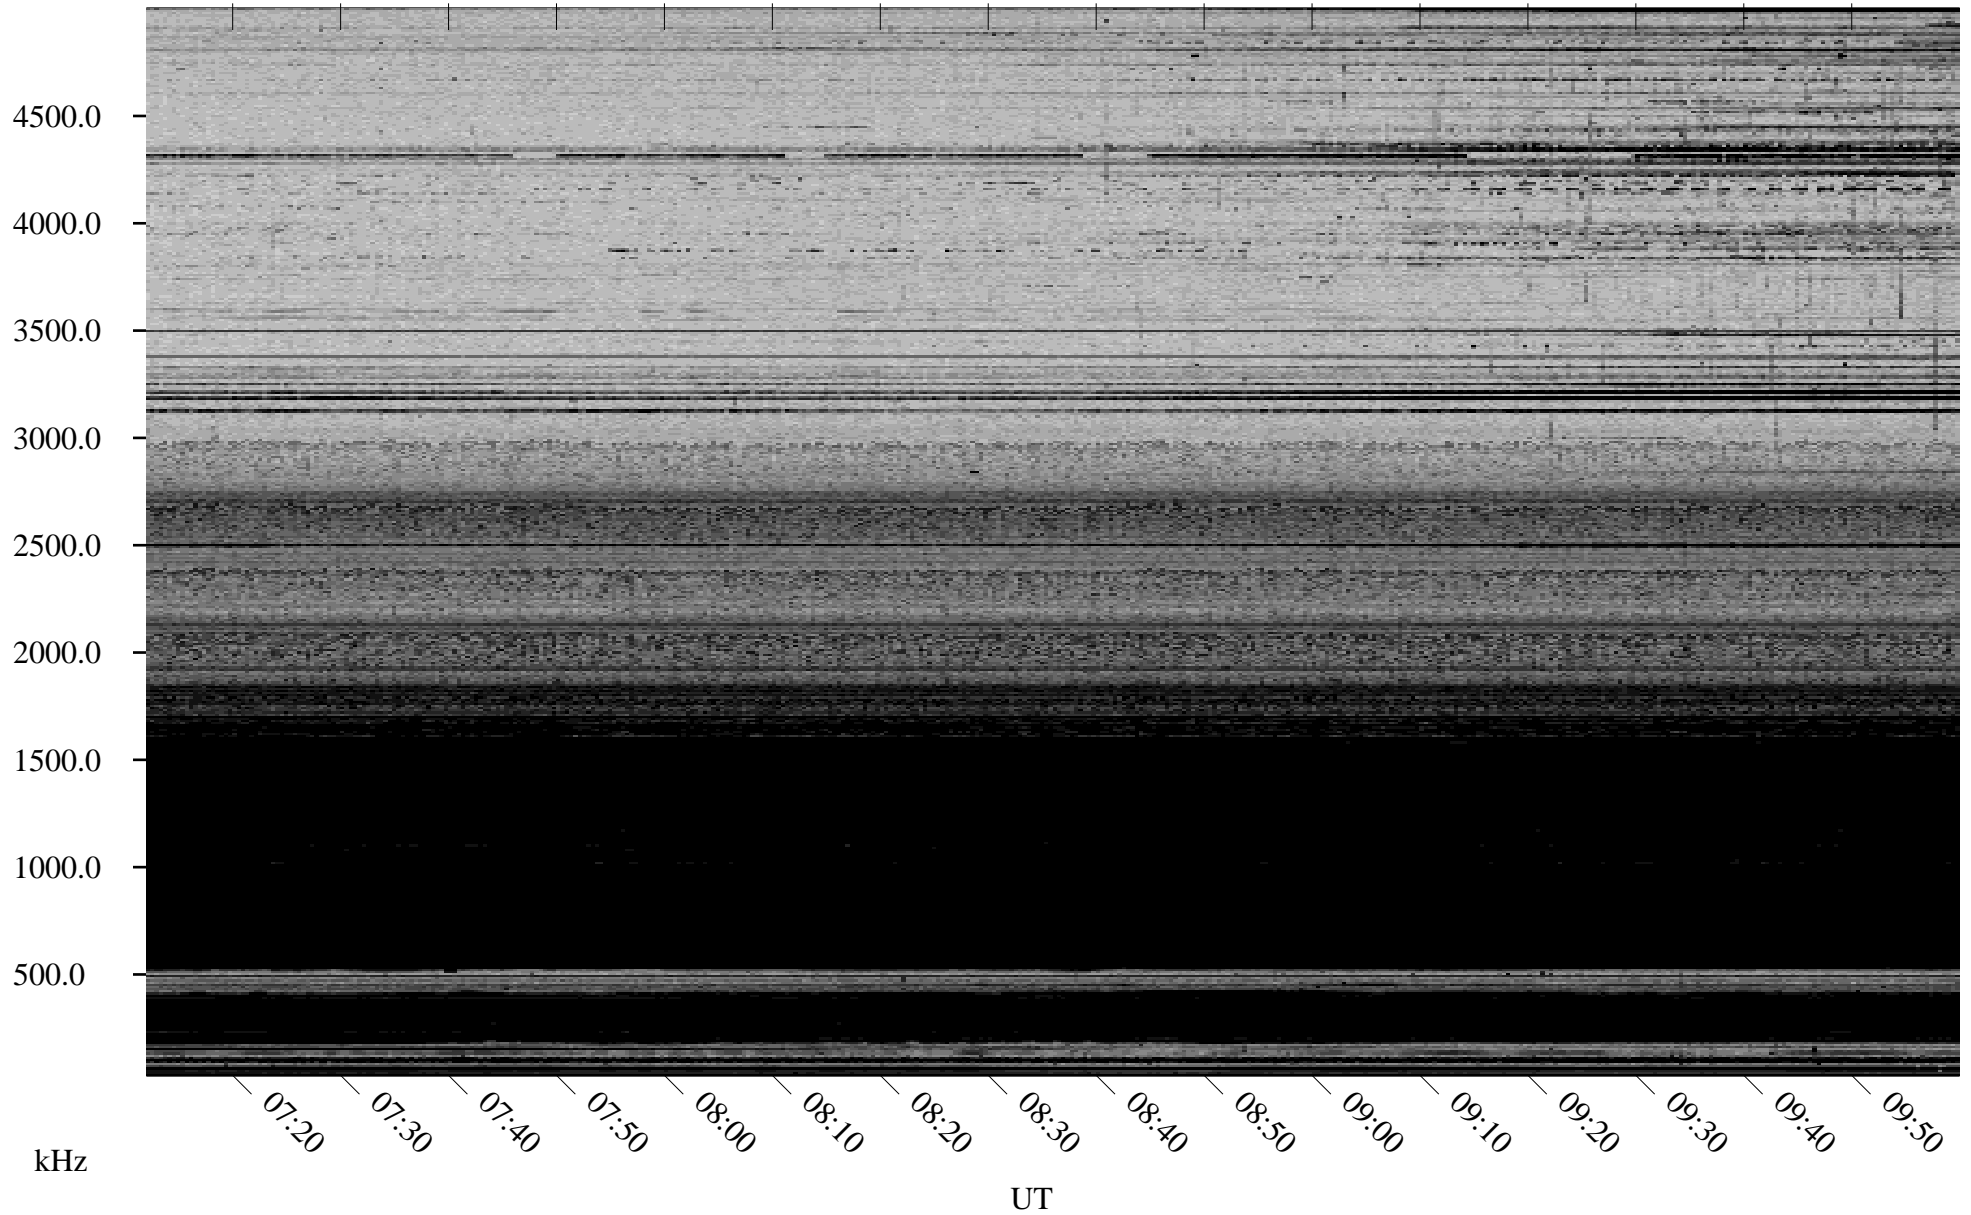

02/26/2006 Churchill, Manitoba

Linear Scale Black = 161 White = 15

ch06057l.r00m max_12

Page 1

02/26/2006 Churchill, Manitoba

Linear Scale Black = 161 White = 15

ch06057l.r00m max_12

Page 2

02/27/2006 Churchill, Manitoba

Linear Scale Black = 161 White = 15

ch06057l.r00m max_12

Page 3

02/27/2006 Churchill, Manitoba

Linear Scale Black = 161 White = 15

ch06057l.r00m max_12

Page 4

02/27/2006 Churchill, Manitoba

Linear Scale Black = 161 White = 15

ch060571.r00m max_12

Page 5

02/27/2006 Churchill, Manitoba

Linear Scale Black = 161 White = 15

ch06057l.r00m max_12

Page 6

02/27/2006 Churchill, Manitoba

Linear Scale Black = 161 White = 15

ch06057l.r00m max_12

Page 7

02/27/2006 Churchill, Manitoba

Linear Scale Black = 161 White = 15

ch06057l.r00m max_12

Page 8