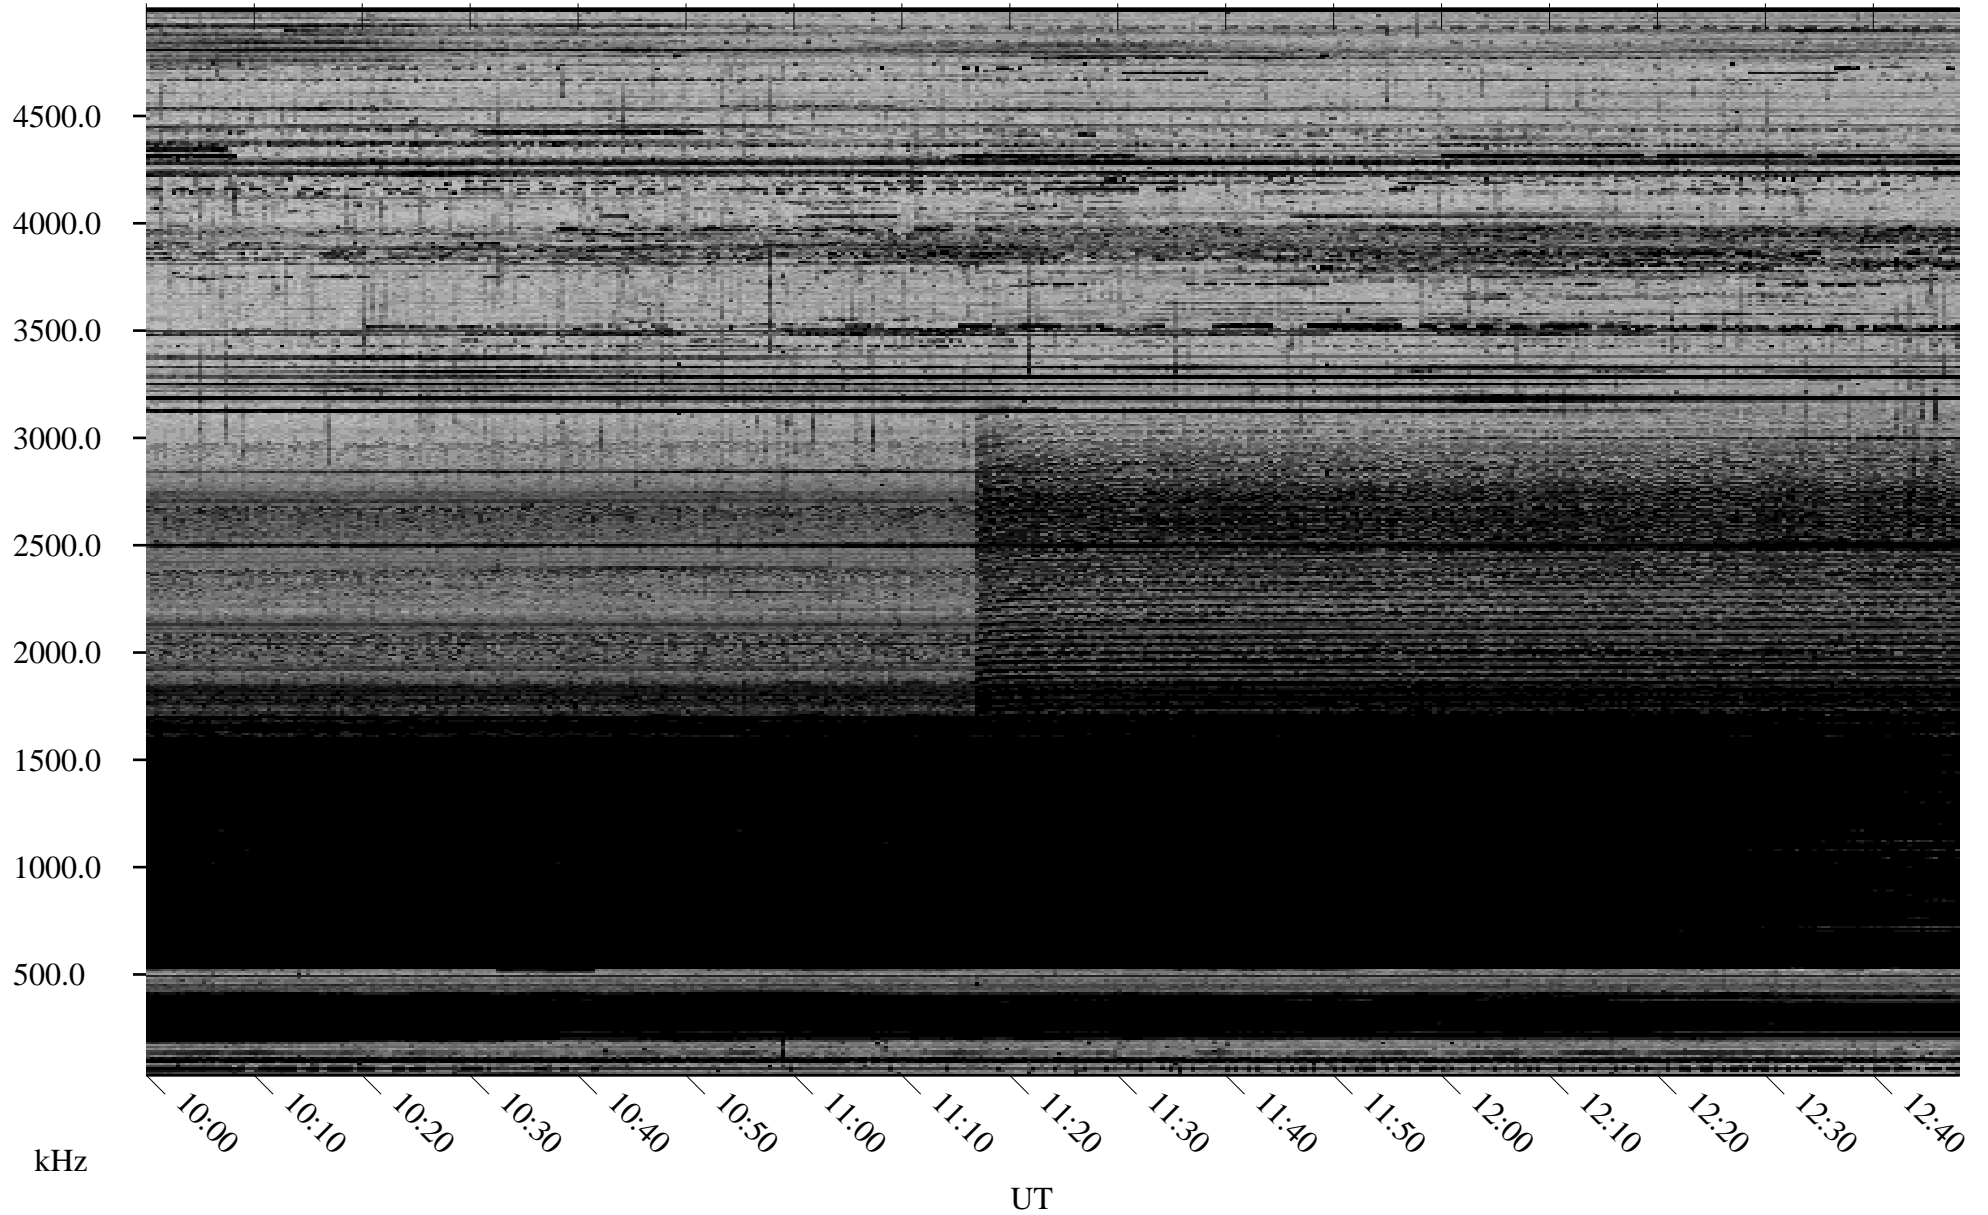

02/26/2006 Churchill, Manitoba

Linear Scale Black = 161 White = 15

ch06057l.r00m max_12

Page 1

02/26/2006 Churchill, Manitoba

Linear Scale Black = 161 White = 15

ch06057l.r00m max_12

Page 2

02/27/2006 Churchill, Manitoba

Linear Scale Black = 161 White = 15

ch06057l.r00m max_12

Page 3

02/27/2006 Churchill, Manitoba

Linear Scale Black = 161 White = 15

ch06057l.r00m max_12

Page 4

02/27/2006 Churchill, Manitoba

Linear Scale Black = 161 White = 15

ch060571.r00m max_12

Page 5

02/27/2006 Churchill, Manitoba

Linear Scale Black = 161 White = 15

ch06057l.r00m max_12

Page 6

02/27/2006 Churchill, Manitoba

Linear Scale Black = 161 White = 15

ch06057l.r00m max_12

Page 7

02/27/2006 Churchill, Manitoba

Linear Scale Black = 161 White = 15

ch06057l.r00m max_12

Page 8