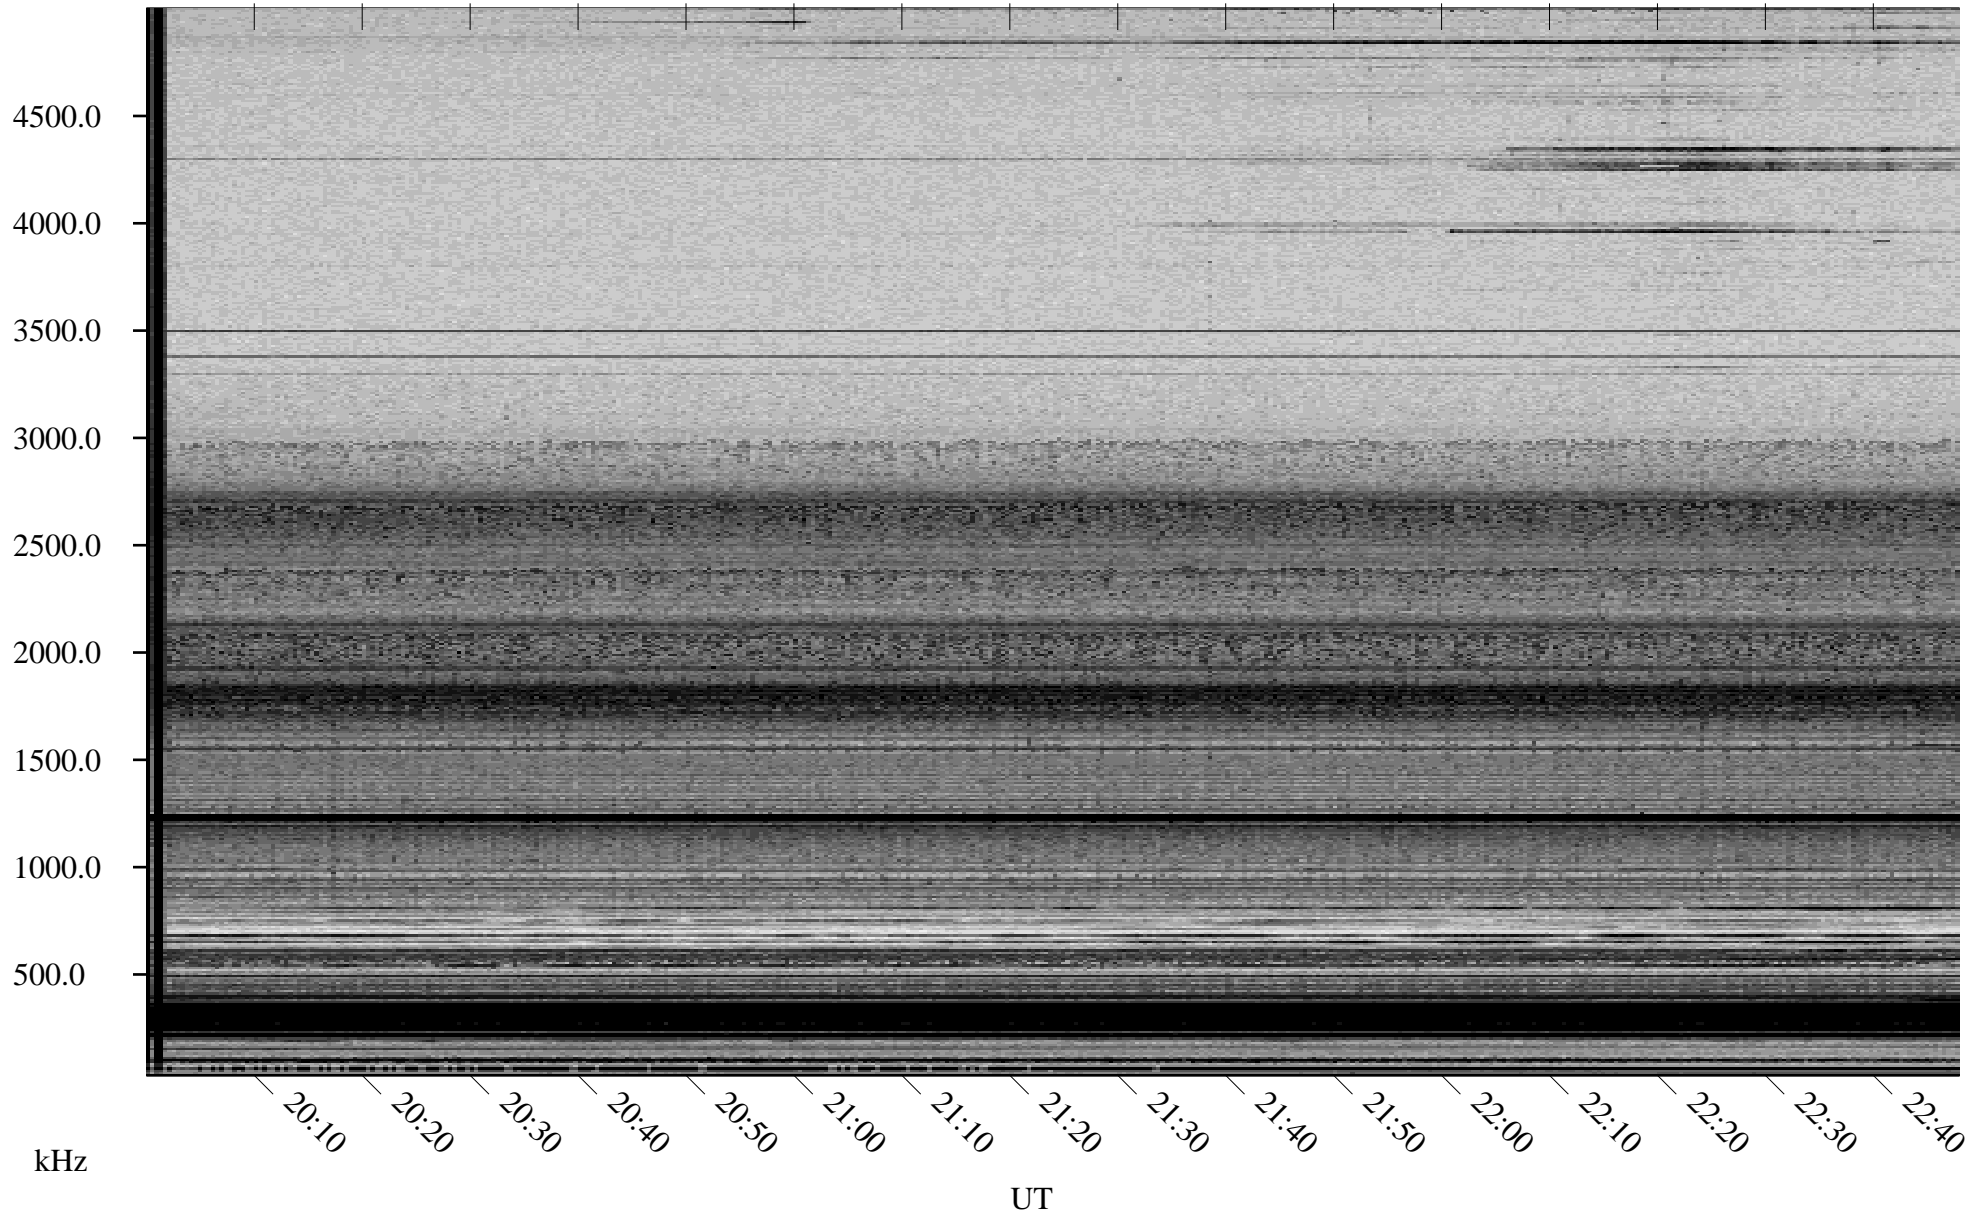

02/26/2006 Churchill, Manitoba

Linear Scale Black = 161 White = 15

ch06057l.r00m max_12

Page 1

02/26/2006 Churchill, Manitoba

Linear Scale Black = 161 White = 15

ch06057l.r00m max_12

Page 2

02/27/2006 Churchill, Manitoba

Linear Scale Black = 161 White = 15

ch06057l.r00m max_12

Page 3

02/27/2006 Churchill, Manitoba

Linear Scale Black = 161 White = 15

ch06057l.r00m max_12

Page 4

02/27/2006 Churchill, Manitoba

Linear Scale Black = 161 White = 15

ch060571.r00m max_12

Page 5

02/27/2006 Churchill, Manitoba

Linear Scale Black = 161 White = 15

ch06057l.r00m max_12

Page 6

02/27/2006 Churchill, Manitoba

Linear Scale Black = 161 White = 15

ch06057l.r00m max_12

Page 7

02/27/2006 Churchill, Manitoba

Linear Scale Black = 161 White = 15

ch06057l.r00m max_12

Page 8